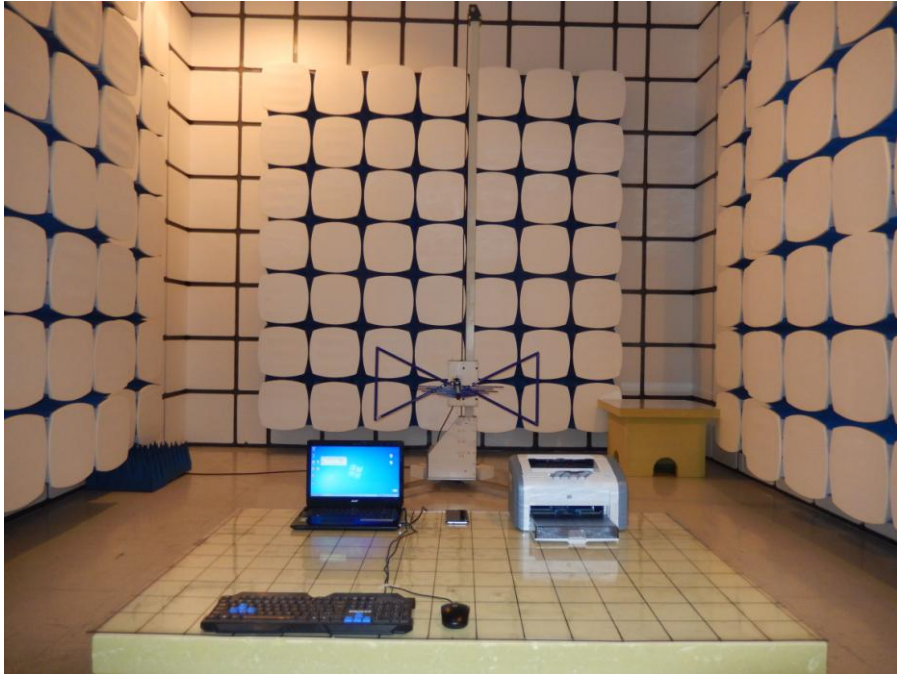

ELITE 5.5 IRIS _JBP Setup photo

Radiated Measurement Photos

30MHz- 1GHz

Above 1GHz

Conducted Measurement Photos