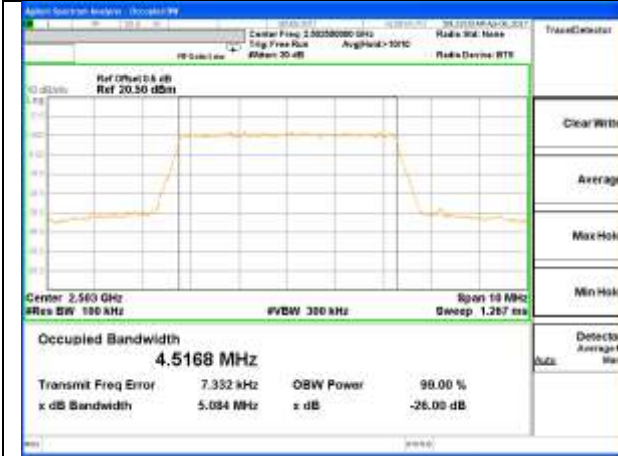

Middle Channel / 15MHz / 16QAM

Highest Channel / 15MHz / QPSK

Highest Channel / 15MHz / 16QAM

LTE band 4

LTE band 7

LTE band 7 (99% and -26 Bandwidth)

Lowest Channel / 5MHz / QPSK

Lowest Channel / 5MHz / 16QAM

Middle Channel / 5MHz / QPSK

Middle Channel / 5MHz / 16QAM

Highest Channel / 5MHz / QPSK

Highest Channel / 5MHz / 16QAM

LTE band 7

LTE band 7 (99% and -26 Bandwidth)

Lowest Channel / 10MHz / QPSK

Lowest Channel / 10MHz / 16QAM