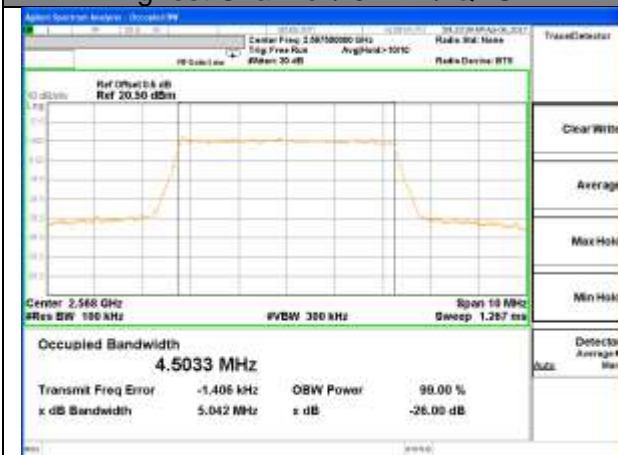

Middle Channel / 10MHz / 16QAM

Highest Channel / 10MHz / QPSK

Highest Channel / 10MHz / 16QAM

LTE band 4

LTE band 4 (99% and -26 Bandwidth)

Lowest Channel / 15MHz / QPSK

Lowest Channel / 15MHz / 16QAM

Middle Channel / 15MHz / QPSK

Middle Channel / 15MHz / 16QAM

Highest Channel / 15MHz / QPSK

Highest Channel / 15MHz / 16QAM

LTE band 4

LTE band 7

LTE band 7 (99% and -26 Bandwidth)

Lowest Channel / 5MHz / QPSK

Lowest Channel / 5MHz / 16QAM

Middle Channel / 5MHz / QPSK

Middle Channel / 5MHz / 16QAM

Highest Channel / 5MHz / QPSK

Highest Channel / 5MHz / 16QAM

LTE band 7

LTE band 7 (99% and -26 Bandwidth)

Lowest Channel / 10MHz / QPSK

Lowest Channel / 10MHz / 16QAM