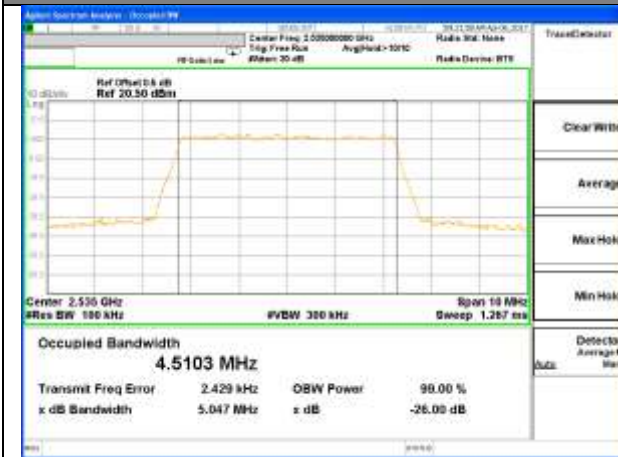

Middle Channel / 10MHz / 16QAM

Highest Channel / 10MHz / QPSK

Highest Channel / 10MHz / 16QAM

LTE band 4

LTE band 4 (99% and -26 Bandwidth)

Lowest Channel / 15MHz / QPSK

Lowest Channel / 15MHz / 16QAM

Middle Channel / 15MHz / QPSK

Middle Channel / 15MHz / 16QAM

Highest Channel / 15MHz / QPSK

Highest Channel / 15MHz / 16QAM

LTE band 4

LTE band 7

LTE band 7 (99% and -26 Bandwidth)

Lowest Channel / 5MHz / QPSK

Lowest Channel / 5MHz / 16QAM

Middle Channel / 5MHz / QPSK

Middle Channel / 5MHz / 16QAM

Highest Channel / 5MHz / QPSK

Highest Channel / 5MHz / 16QAM

LTE band 7

LTE band 7 (99% and -26 Bandwidth)

Lowest Channel / 10MHz / QPSK

Lowest Channel / 10MHz / 16QAM