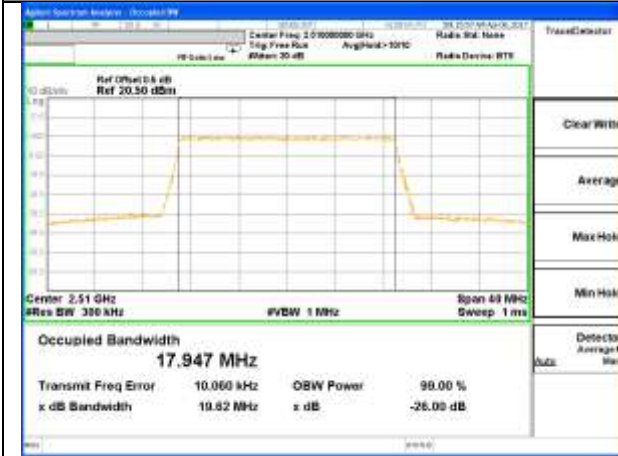

Middle Channel / 15MHz / QPSK

Middle Channel / 15MHz / 16QAM

Highest Channel / 15MHz / QPSK

Highest Channel / 15MHz / 16QAM

LTE band 7

LTE band 7 (99% and -26 Bandwidth)

Lowest Channel / 20MHz / QPSK

Lowest Channel / 20MHz / 16QAM

Middle Channel / 20MHz / QPSK

Middle Channel / 20MHz / 16QAM

Highest Channel / 20MHz / QPSK

Highest Channel / 20MHz / 16QAM

LTE band 17

LTE band 17 (99% and -26 Bandwidth)

Lowest Channel / 5MHz / QPSK

Lowest Channel / 5MHz / 16QAM