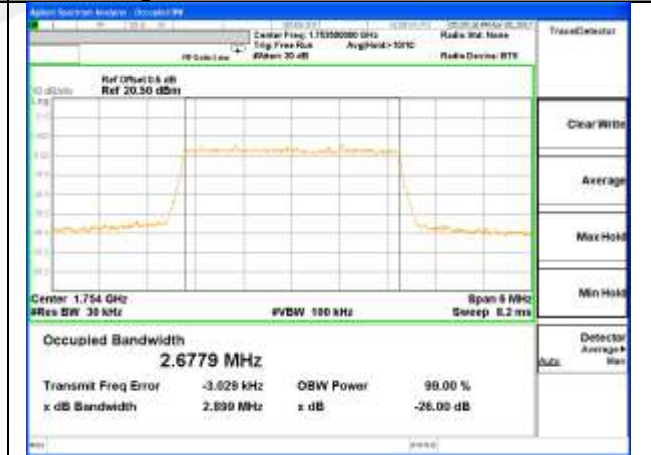

Highest Channel / 20MHz / 16QAM

LTE band 4

LTE band 4 (99% and -26 Bandwidth)

LTE band 4

LTE band 4 (99% and -26 Bandwidth)

Lowest Channel / 3MHz / QPSK

Lowest Channel / 3MHz / 16QAM

Middle Channel / 3MHz / QPSK

Middle Channel / 3MHz / 16QAM

Highest Channel / 3MHz / QPSK

Highest Channel / 3MHz / 16QAM

LTE band 4

LTE band 4 (99% and -26 Bandwidth)

Lowest Channel / 5MHz / QPSK

Lowest Channel / 5MHz / 16QAM

Middle Channel / 5MHz / QPSK