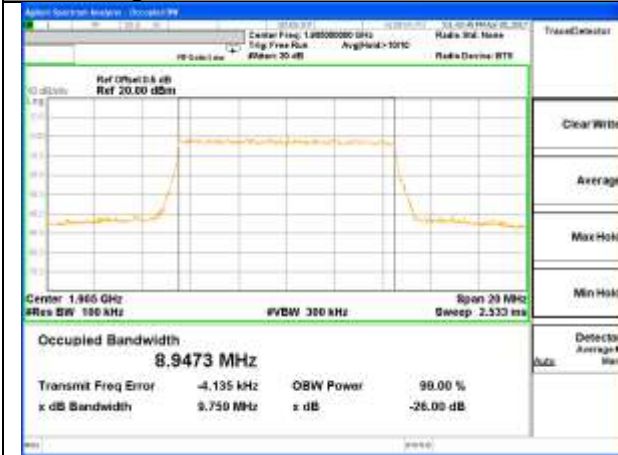

Highest Channel / 5MHz / 16QAM

LTE band 2

LTE band 2 (99% and -26 Bandwidth)

Lowest Channel / 10MHz / QPSK

Lowest Channel / 10MHz / 16QAM

Middle Channel / 10MHz / QPSK

Middle Channel / 10MHz / 16QAM

Highest Channel / 10MHz / QPSK

Highest Channel / 10MHz / 16QAM

LTE band 2

LTE band 2 (99% and -26 Bandwidth)

Lowest Channel / 15MHz / QPSK

Lowest Channel / 15MHz / 16QAM

Middle Channel / 15MHz / QPSK

Middle Channel / 15MHz / 16QAM

Highest Channel / 15MHz / QPSK