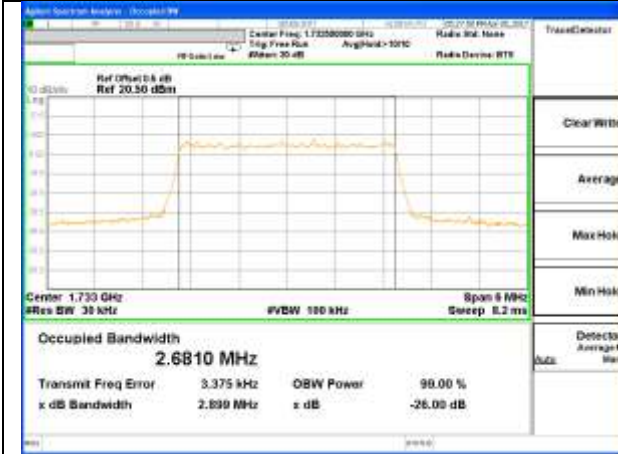

Highest Channel / 15MHz / 16QAM

LTE band 2

LTE band 2 (99% and -26 Bandwidth)

Lowest Channel / 20MHz / QPSK

Lowest Channel / 20MHz / 16QAM

Middle Channel / 20MHz / QPSK

Middle Channel / 20MHz / 16QAM

Highest Channel / 20MHz / QPSK

Highest Channel / 20MHz / 16QAM

LTE band 4

LTE band 4 (99% and -26 Bandwidth)

LTE band 4

LTE band 4 (99% and -26 Bandwidth)

Lowest Channel / 3MHz / QPSK

Lowest Channel / 3MHz / 16QAM

Middle Channel / 3MHz / QPSK

Middle Channel / 3MHz / 16QAM

Highest Channel / 3MHz / QPSK

Highest Channel / 3MHz / 16QAM

LTE band 4

LTE band 4 (99% and -26 Bandwidth)

Lowest Channel / 5MHz / QPSK

Lowest Channel / 5MHz / 16QAM

Middle Channel / 5MHz / QPSK