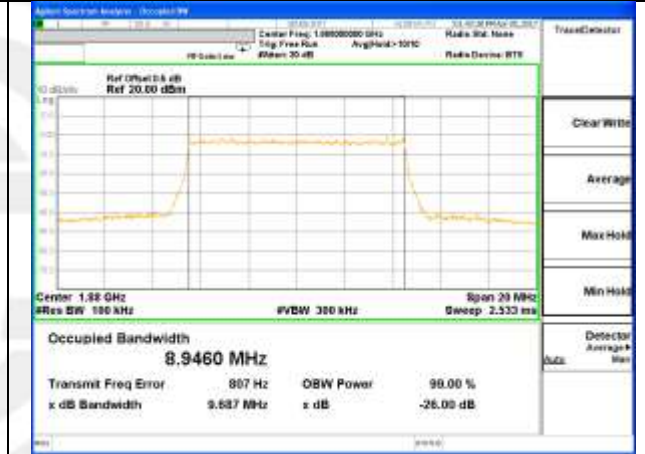

Highest Channel / 5MHz / 16QAM

LTE band 2

LTE band 2 (99% and -26 Bandwidth)

Lowest Channel / 10MHz / QPSK

Lowest Channel / 10MHz / 16QAM

Middle Channel / 10MHz / QPSK

Middle Channel / 10MHz / 16QAM

Highest Channel / 10MHz / QPSK

Highest Channel / 10MHz / 16QAM

LTE band 2

LTE band 2 (99% and -26 Bandwidth)

Lowest Channel / 15MHz / QPSK

Lowest Channel / 15MHz / 16QAM

Middle Channel / 15MHz / QPSK

Middle Channel / 15MHz / 16QAM

Highest Channel / 15MHz / QPSK