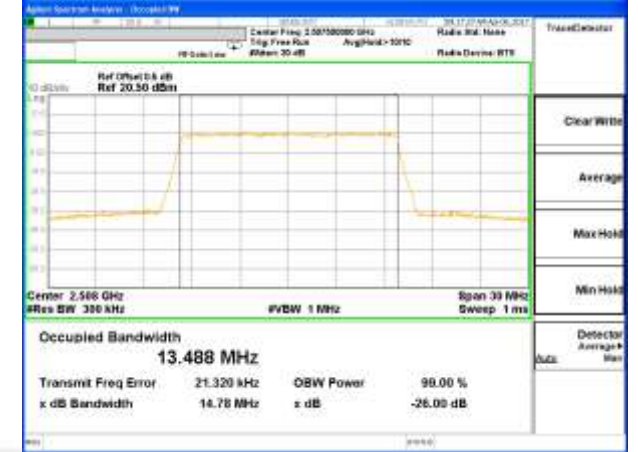

Middle Channel / 5MHz / QPSK

Middle Channel / 5MHz / 16QAM

Highest Channel / 5MHz / QPSK

Highest Channel / 5MHz / 16QAM

LTE band 7

LTE band 7 (99% and -26 Bandwidth)

Lowest Channel / 10MHz / QPSK

Lowest Channel / 10MHz / 16QAM

Middle Channel / 10MHz / QPSK

Middle Channel / 10MHz / 16QAM

Highest Channel / 10MHz / QPSK

Highest Channel / 10MHz / 16QAM

LTE band 7

LTE band 7 (99% and -26 Bandwidth)

Lowest Channel / 15MHz / QPSK

Lowest Channel / 15MHz / 16QAM

Middle Channel / 15MHz / QPSK

Middle Channel / 15MHz / 16QAM

Highest Channel / 15MHz / QPSK

Highest Channel / 15MHz / 16QAM

LTE band 7

LTE band 7 (99% and -26 Bandwidth)

Lowest Channel / 20MHz / QPSK

Lowest Channel / 20MHz / 16QAM