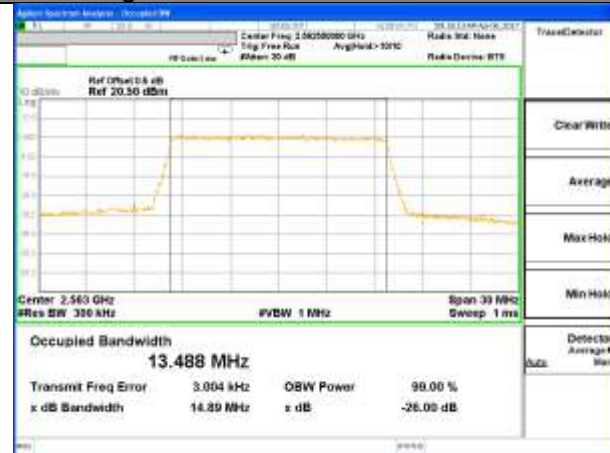

Middle Channel / 5MHz / QPSK

Middle Channel / 5MHz / 16QAM

Highest Channel / 5MHz / QPSK

Highest Channel / 5MHz / 16QAM

LTE band 7

LTE band 7 (99% and -26 Bandwidth)

Lowest Channel / 10MHz / QPSK

Lowest Channel / 10MHz / 16QAM

Middle Channel / 10MHz / QPSK

Middle Channel / 10MHz / 16QAM

Highest Channel / 10MHz / QPSK

Highest Channel / 10MHz / 16QAM

LTE band 7

LTE band 7 (99% and -26 Bandwidth)

Lowest Channel / 15MHz / QPSK

Lowest Channel / 15MHz / 16QAM

Middle Channel / 15MHz / QPSK

Middle Channel / 15MHz / 16QAM

Highest Channel / 15MHz / QPSK

Highest Channel / 15MHz / 16QAM

LTE band 7

LTE band 7 (99% and -26 Bandwidth)

Lowest Channel / 20MHz / QPSK

Lowest Channel / 20MHz / 16QAM