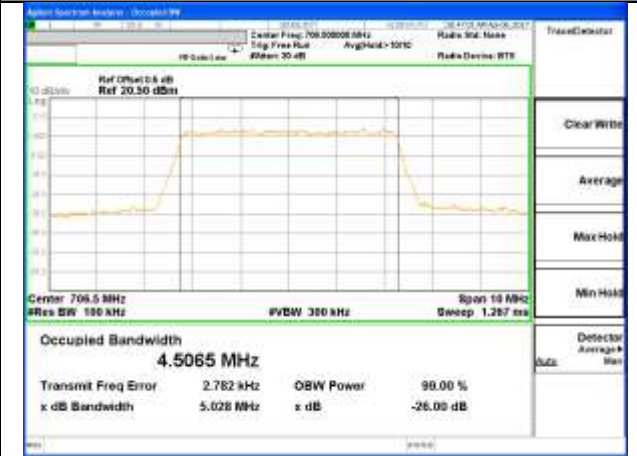

Middle Channel / 20MHz / QPSK

Middle Channel / 20MHz / 16QAM

Highest Channel / 20MHz / QPSK

Highest Channel / 20MHz / 16QAM

LTE band 17

LTE band 17 (99% and -26 Bandwidth)

Lowest Channel / 5MHz / QPSK

Lowest Channel / 5MHz / 16QAM

Middle Channel / 5MHz / QPSK

Middle Channel / 5MHz / 16QAM

Highest Channel / 5MHz / QPSK

Highest Channel / 5MHz / 16QAM

LTE band 17

LTE band 17 (99% and -26 Bandwidth)

Lowest Channel / 10MHz / QPSK

Lowest Channel / 10MHz / 16QAM