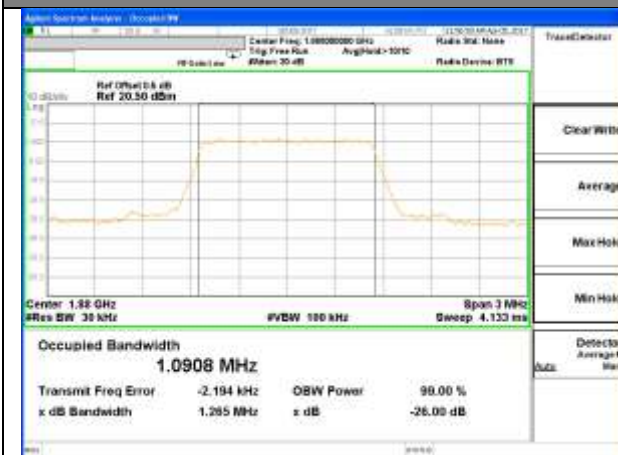

OCCUPIED BANDWIDTH

LTE band 2

LTE band 2 (99% and -26 Bandwidth)

Lowest Channel / 1.4MHz / QPSK

Lowest Channel / 1.4MHz / 16QAM

Middle Channel / 1.4MHz / QPSK

Middle Channel / 1.4MHz / 16QAM

Highest Channel / 1.4MHz / QPSK

Highest Channel / 1.4MHz / 16QAM

LTE band 2

LTE band 2 (99% and -26 Bandwidth)

Lowest Channel / 3MHz / QPSK

Lowest Channel / 3MHz / 16QAM

Middle Channel / 3MHz / QPSK

Middle Channel / 3MHz / 16QAM

Highest Channel / 3MHz / QPSK