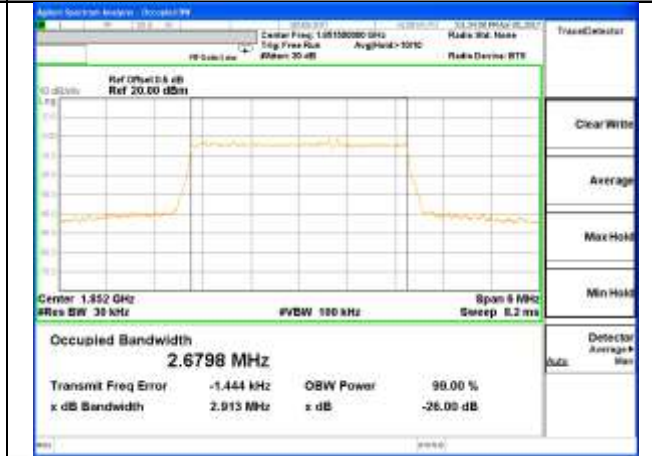

Highest Channel / 1.4MHz / 16QAM

LTE band 2

LTE band 2 (99% and -26 Bandwidth)

Lowest Channel / 3MHz / QPSK

Lowest Channel / 3MHz / 16QAM

Middle Channel / 3MHz / QPSK

Middle Channel / 3MHz / 16QAM

Highest Channel / 3MHz / QPSK

Highest Channel / 3MHz / 16QAM

LTE band 2

LTE band 2 (99% and -26 Bandwidth)

Lowest Channel / 5MHz / QPSK

Lowest Channel / 5MHz / 16QAM

Middle Channel / 5MHz / QPSK

Middle Channel / 5MHz / 16QAM

Highest Channel / 5MHz / QPSK