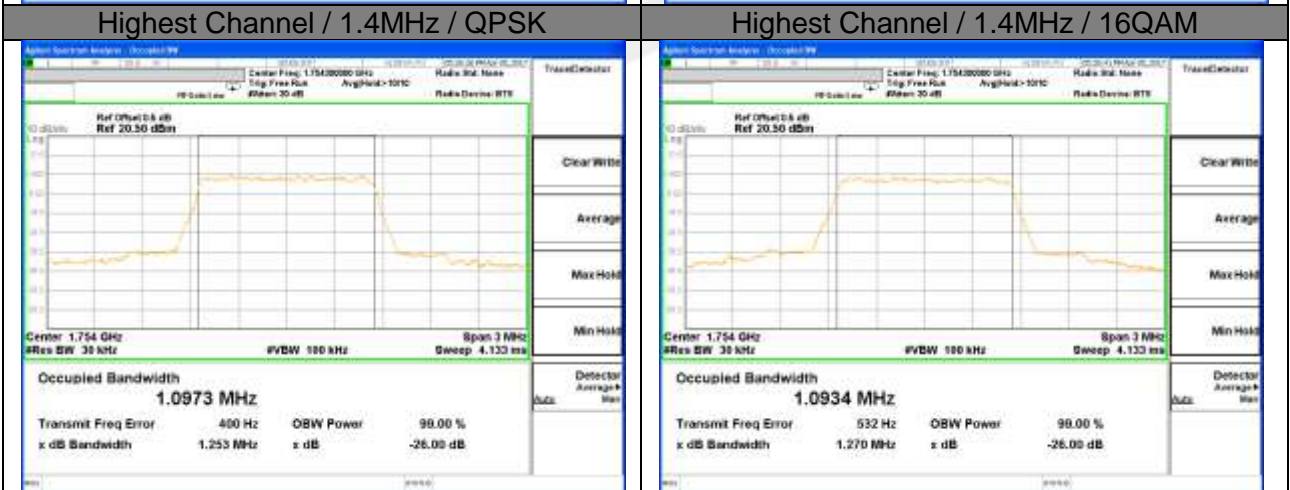

Highest Channel / 10MHz / 16QAM

LTE band 2

LTE band 2 (99% and -26 Bandwidth)

Lowest Channel / 15MHz / QPSK

Lowest Channel / 15MHz / 16QAM

Middle Channel / 15MHz / QPSK

Middle Channel / 15MHz / 16QAM

Highest Channel / 15MHz / QPSK

Highest Channel / 15MHz / 16QAM

LTE band 2

LTE band 2 (99% and -26 Bandwidth)

Lowest Channel / 20MHz / QPSK

Lowest Channel / 20MHz / 16QAM

Middle Channel / 20MHz / QPSK

Middle Channel / 20MHz / 16QAM

Highest Channel / 20MHz / QPSK

Highest Channel / 20MHz / 16QAM

LTE band 4

LTE band 4 (99% and -26 Bandwidth)

LTE band 4

LTE band 4 (99% and -26 Bandwidth)

Lowest Channel / 3MHz / QPSK

Lowest Channel / 3MHz / 16QAM

Middle Channel / 3MHz / QPSK

Middle Channel / 3MHz / 16QAM

Highest Channel / 3MHz / QPSK

Highest Channel / 3MHz / 16QAM

LTE band 4

LTE band 4 (99% and -26 Bandwidth)

Lowest Channel / 5MHz / QPSK

Lowest Channel / 5MHz / 16QAM

Middle Channel / 5MHz / QPSK