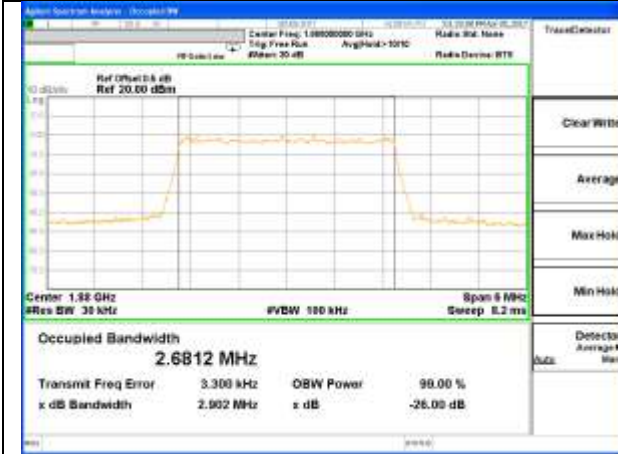

Highest Channel / 1.4MHz / 16QAM

LTE band 2

LTE band 2 (99% and -26 Bandwidth)

Lowest Channel / 3MHz / QPSK

Lowest Channel / 3MHz / 16QAM

Middle Channel / 3MHz / QPSK

Middle Channel / 3MHz / 16QAM

Highest Channel / 3MHz / QPSK

Highest Channel / 3MHz / 16QAM

LTE band 2

LTE band 2 (99% and -26 Bandwidth)

Lowest Channel / 5MHz / QPSK

Lowest Channel / 5MHz / 16QAM

Middle Channel / 5MHz / QPSK

Middle Channel / 5MHz / 16QAM

Highest Channel / 5MHz / QPSK