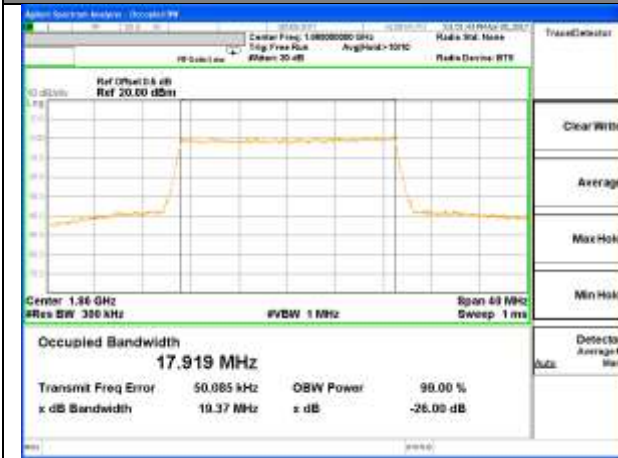

Highest Channel / 10MHz / 16QAM

LTE band 2

LTE band 2 (99% and -26 Bandwidth)

Lowest Channel / 15MHz / QPSK

Lowest Channel / 15MHz / 16QAM

Middle Channel / 15MHz / QPSK

Middle Channel / 15MHz / 16QAM

Highest Channel / 15MHz / QPSK

Highest Channel / 15MHz / 16QAM

LTE band 2

LTE band 2 (99% and -26 Bandwidth)

Lowest Channel / 20MHz / QPSK

Lowest Channel / 20MHz / 16QAM

Middle Channel / 20MHz / QPSK

Middle Channel / 20MHz / 16QAM

Highest Channel / 20MHz / QPSK

Highest Channel / 20MHz / 16QAM

LTE band 4

LTE band 4 (99% and -26 Bandwidth)

LTE band 4

LTE band 4 (99% and -26 Bandwidth)

Lowest Channel / 3MHz / QPSK

Lowest Channel / 3MHz / 16QAM

Middle Channel / 3MHz / QPSK