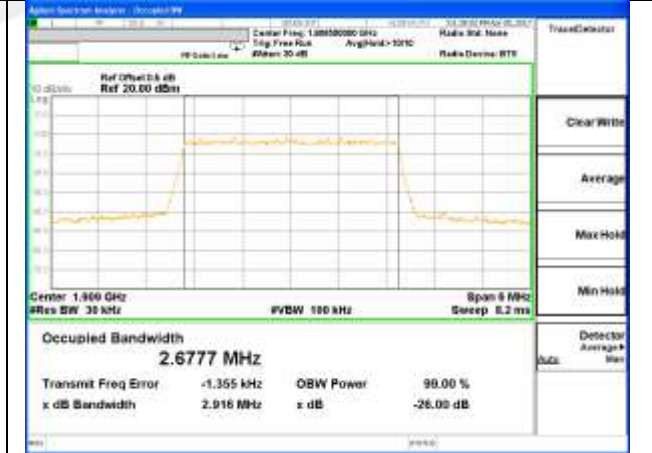

Highest Channel / 1.4MHz / 16QAM

LTE band 2

LTE band 2 (99% and -26 Bandwidth)

Lowest Channel / 3MHz / QPSK

Lowest Channel / 3MHz / 16QAM

Middle Channel / 3MHz / QPSK

Middle Channel / 3MHz / 16QAM

Highest Channel / 3MHz / QPSK

Highest Channel / 3MHz / 16QAM

LTE band 2

LTE band 2 (99% and -26 Bandwidth)

Lowest Channel / 5MHz / QPSK

Lowest Channel / 5MHz / 16QAM

Middle Channel / 5MHz / QPSK

Middle Channel / 5MHz / 16QAM

Highest Channel / 5MHz / QPSK