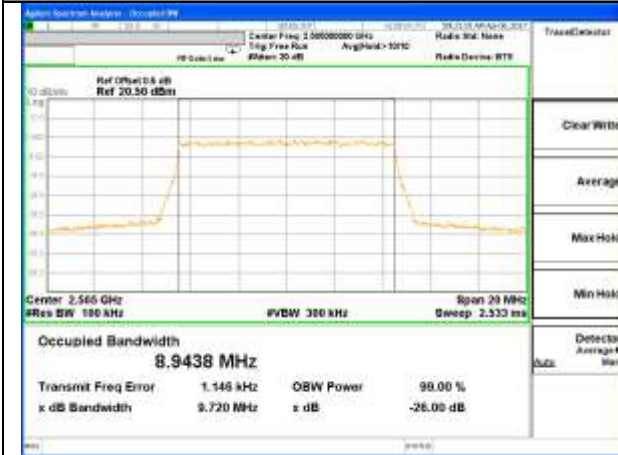

Middle Channel / 15MHz / 16QAM

Highest Channel / 15MHz / QPSK

Highest Channel / 15MHz / 16QAM

LTE band 4

LTE band 7

LTE band 7 (99% and -26 Bandwidth)

Lowest Channel / 5MHz / QPSK

Lowest Channel / 5MHz / 16QAM

Middle Channel / 5MHz / QPSK

Middle Channel / 5MHz / 16QAM

Highest Channel / 5MHz / QPSK

Highest Channel / 5MHz / 16QAM

LTE band 7

LTE band 7 (99% and -26 Bandwidth)

Lowest Channel / 10MHz / QPSK

Lowest Channel / 10MHz / 16QAM

Middle Channel / 10MHz / QPSK

Middle Channel / 10MHz / 16QAM

Highest Channel / 10MHz / QPSK

Highest Channel / 10MHz / 16QAM

LTE band 7

LTE band 7 (99% and -26 Bandwidth)

Lowest Channel / 15MHz / QPSK

Lowest Channel / 15MHz / 16QAM