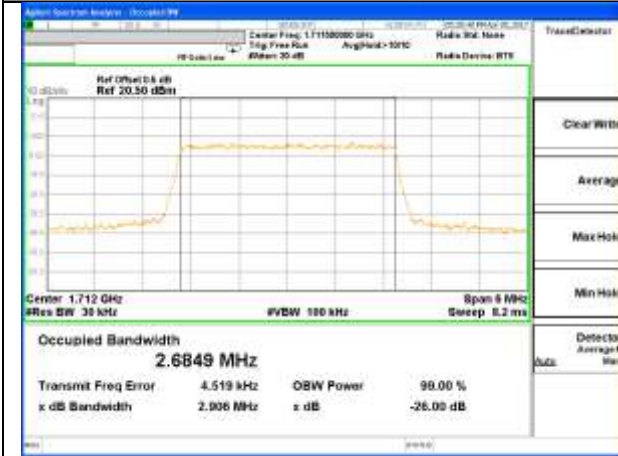

Highest Channel / 20MHz / 16QAM

LTE band 4

LTE band 4 (99% and -26 Bandwidth)

LTE band 4

LTE band 4 (99% and -26 Bandwidth)

Lowest Channel / 3MHz / QPSK

Lowest Channel / 3MHz / 16QAM

Middle Channel / 3MHz / QPSK

Middle Channel / 3MHz / 16QAM

Highest Channel / 3MHz / QPSK

Highest Channel / 3MHz / 16QAM

LTE band 4

LTE band 4 (99% and -26 Bandwidth)

Lowest Channel / 5MHz / QPSK

Lowest Channel / 5MHz / 16QAM

Middle Channel / 5MHz / QPSK