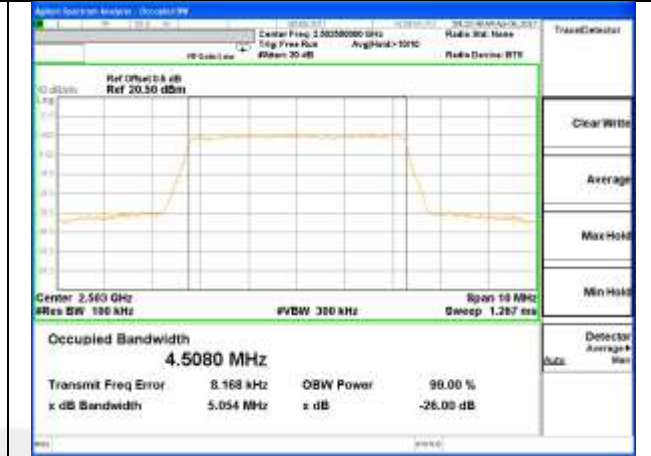

Middle Channel / 15MHz / 16QAM

Highest Channel / 15MHz / QPSK

Highest Channel / 15MHz / 16QAM

LTE band 4

LTE band 7

LTE band 7 (99% and -26 Bandwidth)

Lowest Channel / 5MHz / QPSK

Lowest Channel / 5MHz / 16QAM

Middle Channel / 5MHz / QPSK

Middle Channel / 5MHz / 16QAM

Highest Channel / 5MHz / QPSK

Highest Channel / 5MHz / 16QAM

LTE band 7

LTE band 7 (99% and -26 Bandwidth)

Lowest Channel / 10MHz / QPSK

Lowest Channel / 10MHz / 16QAM