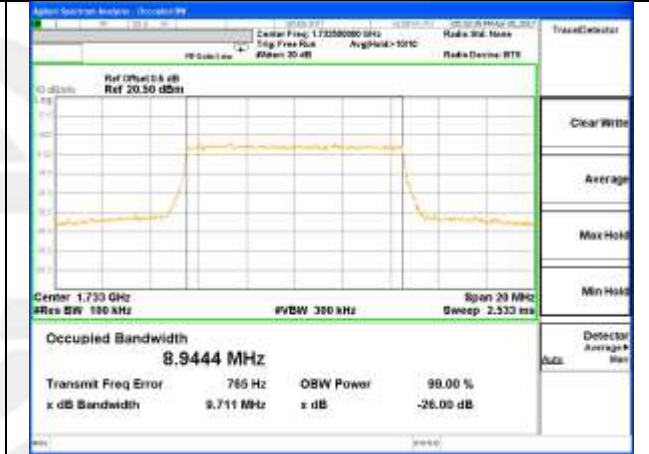

Middle Channel / 5MHz / 16QAM

Highest Channel / 5MHz / QPSK

Highest Channel / 5MHz / 16QAM

LTE band 4

LTE band 4 (99% and -26 Bandwidth)

Lowest Channel / 10MHz / QPSK

Lowest Channel / 10MHz / 16QAM

Middle Channel / 10MHz / QPSK

Middle Channel / 10MHz / 16QAM

Highest Channel / 10MHz / QPSK

Highest Channel / 10MHz / 16QAM

LTE band 4

LTE band 4 (99% and -26 Bandwidth)

Lowest Channel / 15MHz / QPSK

Lowest Channel / 15MHz / 16QAM

Middle Channel / 15MHz / QPSK