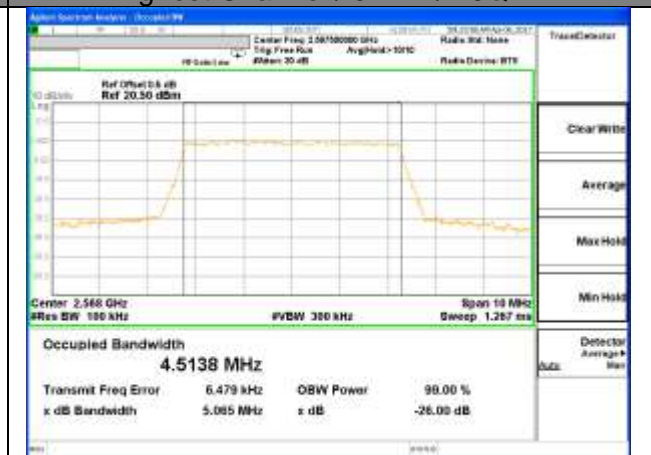

Middle Channel / 15MHz / 16QAM

Highest Channel / 15MHz / QPSK

Highest Channel / 15MHz / 16QAM

LTE band 4

LTE band 7

LTE band 7 (99% and -26 Bandwidth)

Lowest Channel / 5MHz / QPSK

Lowest Channel / 5MHz / 16QAM

Middle Channel / 5MHz / QPSK

Middle Channel / 5MHz / 16QAM

Highest Channel / 5MHz / QPSK

Highest Channel / 5MHz / 16QAM

LTE band 7

LTE band 7 (99% and -26 Bandwidth)

Lowest Channel / 10MHz / QPSK

Lowest Channel / 10MHz / 16QAM

Middle Channel / 10MHz / QPSK

Middle Channel / 10MHz / 16QAM

Highest Channel / 10MHz / QPSK

Highest Channel / 10MHz / 16QAM

LTE band 7

LTE band 7 (99% and -26 Bandwidth)

Lowest Channel / 15MHz / QPSK

Lowest Channel / 15MHz / 16QAM