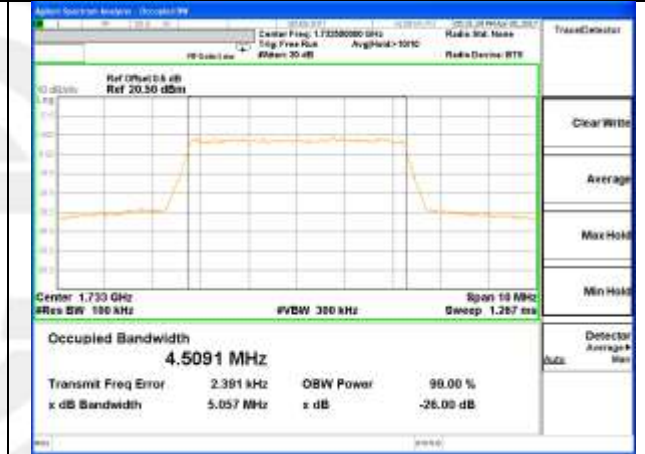

Highest Channel / 20MHz / 16QAM

LTE band 4

LTE band 4 (99% and -26 Bandwidth)

LTE band 4

LTE band 4 (99% and -26 Bandwidth)

Lowest Channel / 3MHz / QPSK

Lowest Channel / 3MHz / 16QAM

Middle Channel / 3MHz / QPSK

Middle Channel / 3MHz / 16QAM

Highest Channel / 3MHz / QPSK

Highest Channel / 3MHz / 16QAM

LTE band 4

LTE band 4 (99% and -26 Bandwidth)

Lowest Channel / 5MHz / QPSK

Lowest Channel / 5MHz / 16QAM

Middle Channel / 5MHz / QPSK

Middle Channel / 5MHz / 16QAM

Highest Channel / 5MHz / QPSK

Highest Channel / 5MHz / 16QAM

LTE band 4

LTE band 4 (99% and -26 Bandwidth)

Lowest Channel / 10MHz / QPSK

Lowest Channel / 10MHz / 16QAM

Middle Channel / 10MHz / QPSK