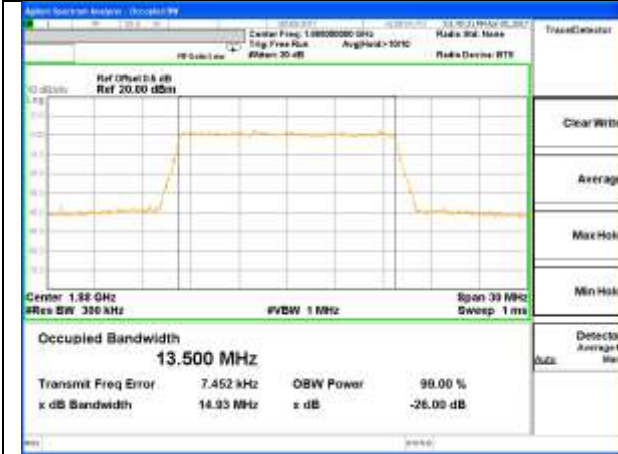

Highest Channel / 10MHz / 16QAM

LTE band 2

LTE band 2 (99% and -26 Bandwidth)

Lowest Channel / 15MHz / QPSK

Lowest Channel / 15MHz / 16QAM

Middle Channel / 15MHz / QPSK

Middle Channel / 15MHz / 16QAM

Highest Channel / 15MHz / QPSK

Highest Channel / 15MHz / 16QAM

LTE band 2

LTE band 2 (99% and -26 Bandwidth)

Lowest Channel / 20MHz / QPSK

Lowest Channel / 20MHz / 16QAM

Middle Channel / 20MHz / QPSK

Middle Channel / 20MHz / 16QAM

Highest Channel / 20MHz / QPSK