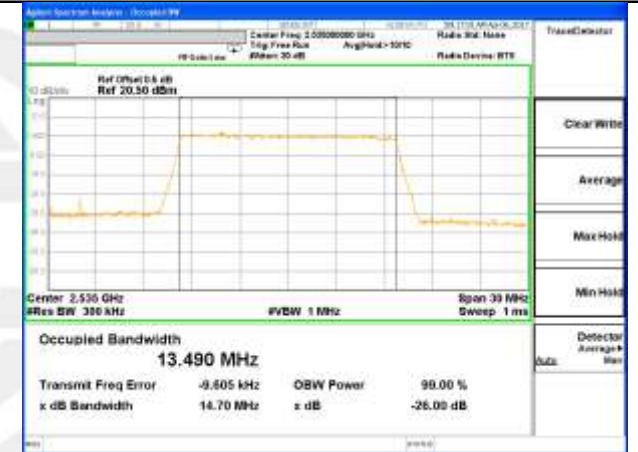

Middle Channel / 15MHz / 16QAM