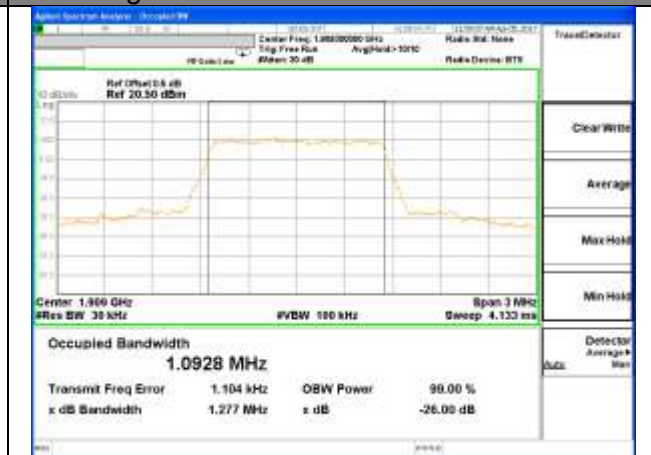

OCCUPIED BANDWIDTH

LTE band 2

LTE band 2 (99% and -26 Bandwidth)

Lowest Channel / 1.4MHz / QPSK

Lowest Channel / 1.4MHz / 16QAM

Middle Channel / 1.4MHz / QPSK

Middle Channel / 1.4MHz / 16QAM

Highest Channel / 1.4MHz / QPSK

Highest Channel / 1.4MHz / 16QAM

LTE band 2

LTE band 2 (99% and -26 Bandwidth)

Lowest Channel / 3MHz / QPSK

Lowest Channel / 3MHz / 16QAM

Middle Channel / 3MHz / QPSK

Middle Channel / 3MHz / 16QAM

Highest Channel / 3MHz / QPSK