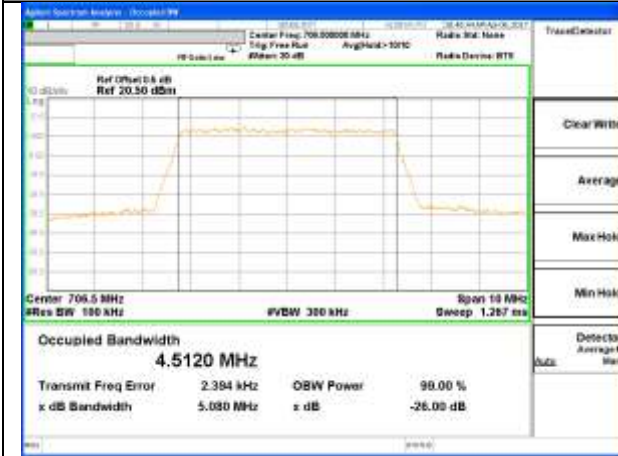

Middle Channel / 15MHz / QPSK

Middle Channel / 15MHz / 16QAM

Highest Channel / 15MHz / QPSK

Highest Channel / 15MHz / 16QAM

LTE band 7

LTE band 7 (99% and -26 Bandwidth)

Lowest Channel / 20MHz / QPSK

Lowest Channel / 20MHz / 16QAM

Middle Channel / 20MHz / QPSK

Middle Channel / 20MHz / 16QAM

Highest Channel / 20MHz / QPSK

Highest Channel / 20MHz / 16QAM

LTE band 17

LTE band 17 (99% and -26 Bandwidth)

Lowest Channel / 5MHz / QPSK

Lowest Channel / 5MHz / 16QAM

Middle Channel / 5MHz / QPSK

Middle Channel / 5MHz / 16QAM

Highest Channel / 5MHz / QPSK

Highest Channel / 5MHz / 16QAM

LTE band 17

LTE band 17 (99% and -26 Bandwidth)

Lowest Channel / 10MHz / QPSK

Lowest Channel / 10MHz / 16QAM