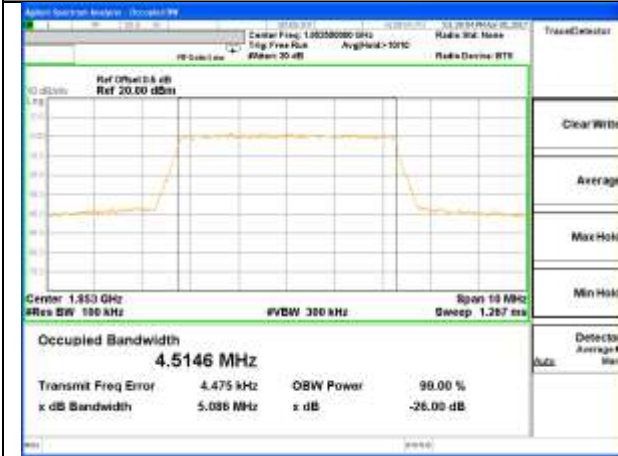

Highest Channel / 1.4MHz / 16QAM

LTE band 2

LTE band 2 (99% and -26 Bandwidth)

Lowest Channel / 3MHz / QPSK

Lowest Channel / 3MHz / 16QAM

Middle Channel / 3MHz / QPSK

Middle Channel / 3MHz / 16QAM

Highest Channel / 3MHz / QPSK

Highest Channel / 3MHz / 16QAM

LTE band 2

LTE band 2 (99% and -26 Bandwidth)

Lowest Channel / 5MHz / QPSK

Lowest Channel / 5MHz / 16QAM

Middle Channel / 5MHz / QPSK

Middle Channel / 5MHz / 16QAM

Highest Channel / 5MHz / QPSK

Highest Channel / 5MHz / 16QAM

LTE band 2

LTE band 2 (99% and -26 Bandwidth)

Lowest Channel / 10MHz / QPSK

Lowest Channel / 10MHz / 16QAM

Middle Channel / 10MHz / QPSK

Middle Channel / 10MHz / 16QAM

Highest Channel / 10MHz / QPSK