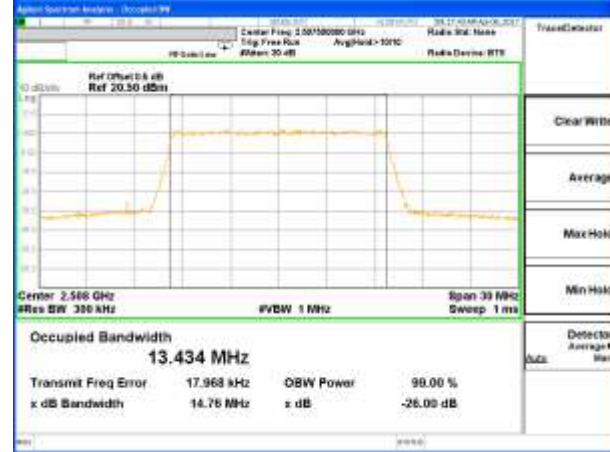

Middle Channel / 5MHz / QPSK

Middle Channel / 5MHz / 16QAM

Highest Channel / 5MHz / QPSK

Highest Channel / 5MHz / 16QAM

LTE band 7

LTE band 7 (99% and -26 Bandwidth)

Lowest Channel / 10MHz / QPSK

Lowest Channel / 10MHz / 16QAM

Middle Channel / 10MHz / QPSK

Middle Channel / 10MHz / 16QAM

Highest Channel / 10MHz / QPSK

Highest Channel / 10MHz / 16QAM

LTE band 7

LTE band 7 (99% and -26 Bandwidth)

Lowest Channel / 15MHz / QPSK

Lowest Channel / 15MHz / 16QAM

Middle Channel / 15MHz / QPSK

Middle Channel / 15MHz / 16QAM

Highest Channel / 15MHz / QPSK

Highest Channel / 15MHz / 16QAM

LTE band 7

LTE band 7 (99% and -26 Bandwidth)

Lowest Channel / 20MHz / QPSK

Lowest Channel / 20MHz / 16QAM