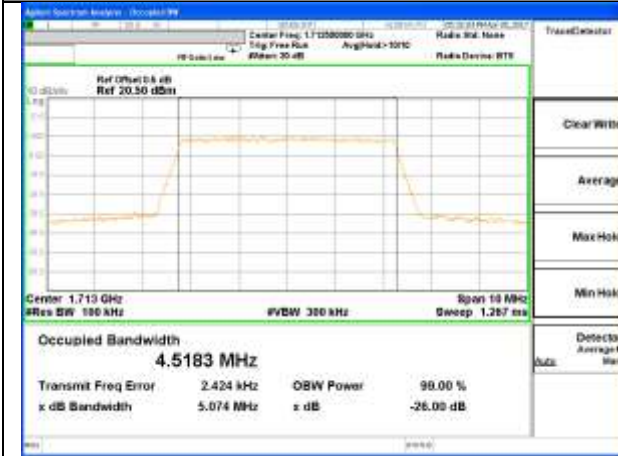

Highest Channel / 20MHz / 16QAM

LTE band 4

LTE band 4 (99% and -26 Bandwidth)

LTE band 4

LTE band 4 (99% and -26 Bandwidth)

Lowest Channel / 3MHz / QPSK

Lowest Channel / 3MHz / 16QAM

Middle Channel / 3MHz / QPSK

Middle Channel / 3MHz / 16QAM

Highest Channel / 3MHz / QPSK

Highest Channel / 3MHz / 16QAM

LTE band 4

LTE band 4 (99% and -26 Bandwidth)

Lowest Channel / 5MHz / QPSK

Lowest Channel / 5MHz / 16QAM

Middle Channel / 5MHz / QPSK

Middle Channel / 5MHz / 16QAM

Highest Channel / 5MHz / QPSK

Highest Channel / 5MHz / 16QAM

LTE band 4

LTE band 4 (99% and -26 Bandwidth)

Lowest Channel / 10MHz / QPSK

Lowest Channel / 10MHz / 16QAM

Middle Channel / 10MHz / QPSK