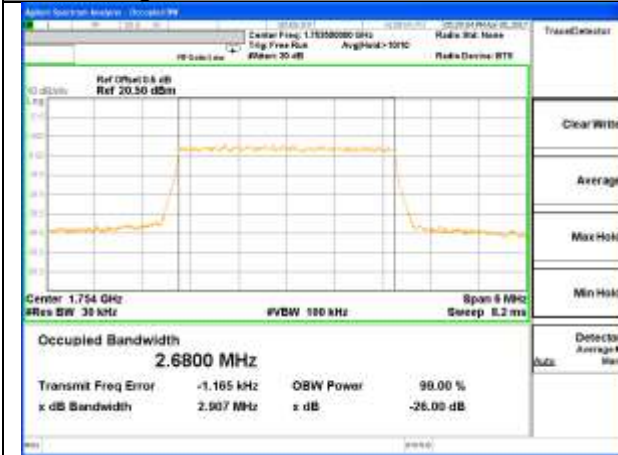

Highest Channel / 20MHz / 16QAM

LTE band 4

LTE band 4 (99% and -26 Bandwidth)

LTE band 4

LTE band 4 (99% and -26 Bandwidth)

Lowest Channel / 3MHz / QPSK

Lowest Channel / 3MHz / 16QAM

Middle Channel / 3MHz / QPSK

Middle Channel / 3MHz / 16QAM

Highest Channel / 3MHz / QPSK

Highest Channel / 3MHz / 16QAM

LTE band 4

LTE band 4 (99% and -26 Bandwidth)

Lowest Channel / 5MHz / QPSK

Lowest Channel / 5MHz / 16QAM

Middle Channel / 5MHz / QPSK