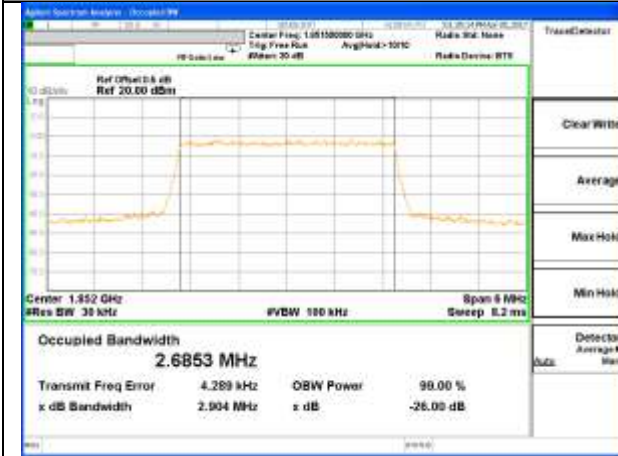

Highest Channel / 1.4MHz / 16QAM

LTE band 2

LTE band 2 (99% and -26 Bandwidth)

Lowest Channel / 3MHz / QPSK

Lowest Channel / 3MHz / 16QAM

Middle Channel / 3MHz / QPSK

Middle Channel / 3MHz / 16QAM

Highest Channel / 3MHz / QPSK

Highest Channel / 3MHz / 16QAM

LTE band 2

LTE band 2 (99% and -26 Bandwidth)

Lowest Channel / 5MHz / QPSK

Lowest Channel / 5MHz / 16QAM

Middle Channel / 5MHz / QPSK

Middle Channel / 5MHz / 16QAM

Highest Channel / 5MHz / QPSK