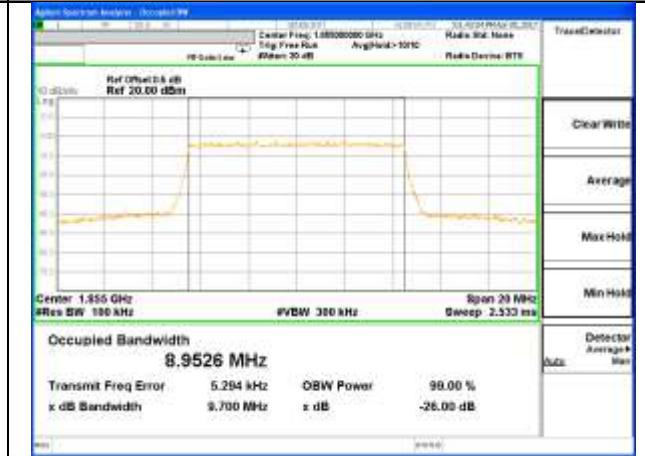

Highest Channel / 3MHz / 16QAM

LTE band 2

LTE band 2 (99% and -26 Bandwidth)

Lowest Channel / 5MHz / QPSK

Lowest Channel / 5MHz / 16QAM

Middle Channel / 5MHz / QPSK

Middle Channel / 5MHz / 16QAM

Highest Channel / 5MHz / QPSK

Highest Channel / 5MHz / 16QAM

LTE band 2

LTE band 2 (99% and -26 Bandwidth)

Lowest Channel / 10MHz / QPSK

Lowest Channel / 10MHz / 16QAM

Middle Channel / 10MHz / QPSK

Middle Channel / 10MHz / 16QAM

Highest Channel / 10MHz / QPSK

Highest Channel / 10MHz / 16QAM

LTE band 2

LTE band 2 (99% and -26 Bandwidth)

Lowest Channel / 15MHz / QPSK

Lowest Channel / 15MHz / 16QAM

Middle Channel / 15MHz / QPSK

Middle Channel / 15MHz / 16QAM

Highest Channel / 15MHz / QPSK