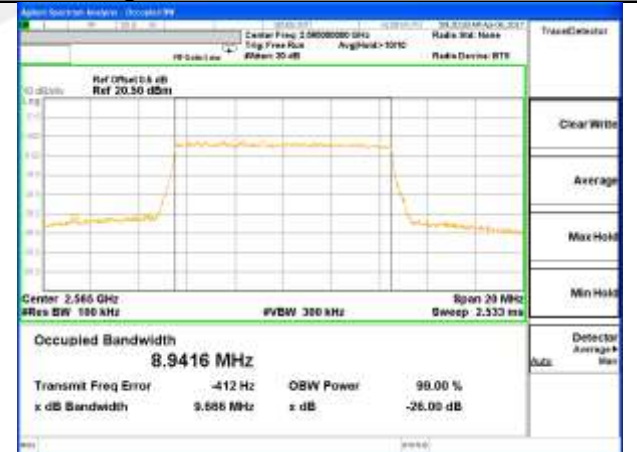

Middle Channel / 10MHz / QPSK

Middle Channel / 10MHz / 16QAM

Highest Channel / 10MHz / QPSK

Highest Channel / 10MHz / 16QAM

LTE band 7

LTE band 7 (99% and -26 Bandwidth)

Lowest Channel / 15MHz / QPSK

Lowest Channel / 15MHz / 16QAM

Middle Channel / 15MHz / QPSK

Middle Channel / 15MHz / 16QAM

Highest Channel / 15MHz / QPSK

Highest Channel / 15MHz / 16QAM

LTE band 7

LTE band 7 (99% and -26 Bandwidth)

Lowest Channel / 20MHz / QPSK

Lowest Channel / 20MHz / 16QAM