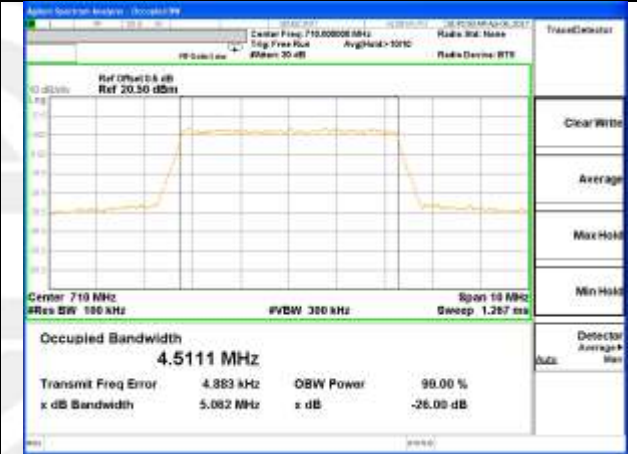

Middle Channel / 15MHz / QPSK

Middle Channel / 15MHz / 16QAM

Highest Channel / 15MHz / QPSK

Highest Channel / 15MHz / 16QAM

LTE band 7

LTE band 7 (99% and -26 Bandwidth)

Lowest Channel / 20MHz / QPSK

Lowest Channel / 20MHz / 16QAM

Middle Channel / 20MHz / QPSK

Middle Channel / 20MHz / 16QAM

Highest Channel / 20MHz / QPSK

Highest Channel / 20MHz / 16QAM

LTE band 17

LTE band 17 (99% and -26 Bandwidth)

Lowest Channel / 5MHz / QPSK

Lowest Channel / 5MHz / 16QAM

Middle Channel / 5MHz / QPSK

Middle Channel / 5MHz / 16QAM

Highest Channel / 5MHz / QPSK

Highest Channel / 5MHz / 16QAM

LTE band 17

LTE band 17 (99% and -26 Bandwidth)

Lowest Channel / 10MHz / QPSK

Lowest Channel / 10MHz / 16QAM