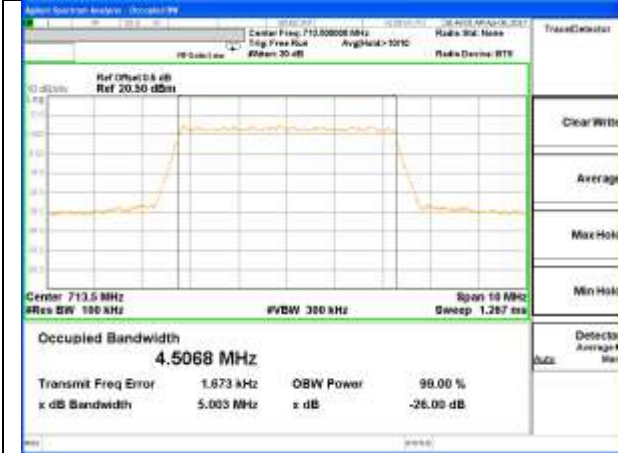

Middle Channel / 20MHz / QPSK

Middle Channel / 20MHz / 16QAM

Highest Channel / 20MHz / QPSK

Highest Channel / 20MHz / 16QAM

LTE band 17

LTE band 17 (99% and -26 Bandwidth)

Lowest Channel / 5MHz / QPSK

Lowest Channel / 5MHz / 16QAM

Middle Channel / 5MHz / QPSK

Middle Channel / 5MHz / 16QAM

Highest Channel / 5MHz / QPSK

Highest Channel / 5MHz / 16QAM

LTE band 17

LTE band 17 (99% and -26 Bandwidth)

Lowest Channel / 10MHz / QPSK

Lowest Channel / 10MHz / 16QAM