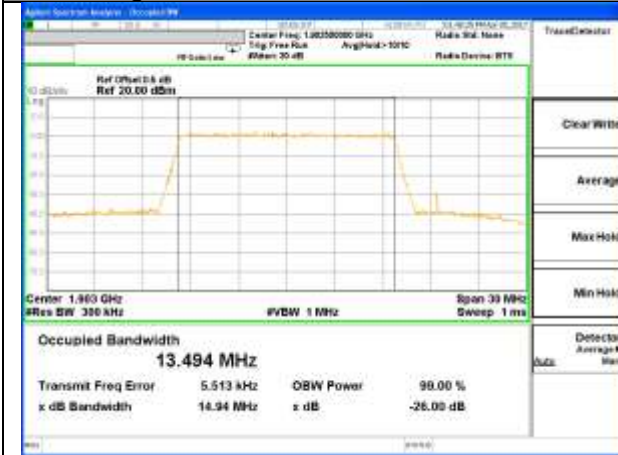

Highest Channel / 10MHz / 16QAM

LTE band 2

LTE band 2 (99% and -26 Bandwidth)

Lowest Channel / 15MHz / QPSK

Lowest Channel / 15MHz / 16QAM

Middle Channel / 15MHz / QPSK

Middle Channel / 15MHz / 16QAM

Highest Channel / 15MHz / QPSK

Highest Channel / 15MHz / 16QAM

LTE band 2

LTE band 2 (99% and -26 Bandwidth)

Lowest Channel / 20MHz / QPSK

Lowest Channel / 20MHz / 16QAM

Middle Channel / 20MHz / QPSK

Middle Channel / 20MHz / 16QAM

Highest Channel / 20MHz / QPSK