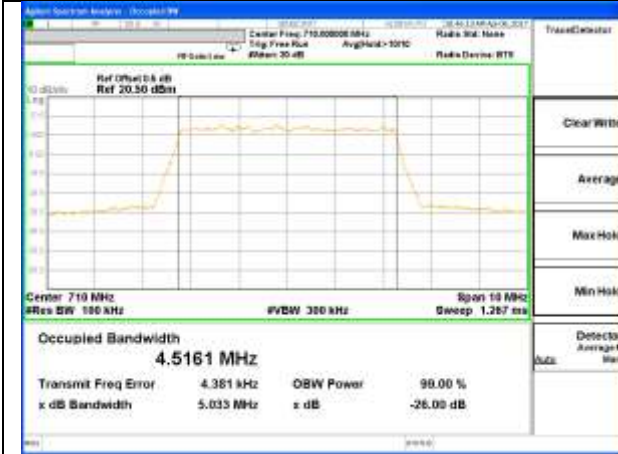

Middle Channel / 15MHz / QPSK

Middle Channel / 15MHz / 16QAM

Highest Channel / 15MHz / QPSK

Highest Channel / 15MHz / 16QAM

LTE band 7

LTE band 7 (99% and -26 Bandwidth)

Lowest Channel / 20MHz / QPSK

Lowest Channel / 20MHz / 16QAM

Middle Channel / 20MHz / QPSK

Middle Channel / 20MHz / 16QAM

Highest Channel / 20MHz / QPSK

Highest Channel / 20MHz / 16QAM

LTE band 17

LTE band 17 (99% and -26 Bandwidth)

Lowest Channel / 5MHz / QPSK

Lowest Channel / 5MHz / 16QAM

Middle Channel / 5MHz / QPSK

Middle Channel / 5MHz / 16QAM

Highest Channel / 5MHz / QPSK

Highest Channel / 5MHz / 16QAM

LTE band 17

LTE band 17 (99% and -26 Bandwidth)

Lowest Channel / 10MHz / QPSK

Lowest Channel / 10MHz / 16QAM