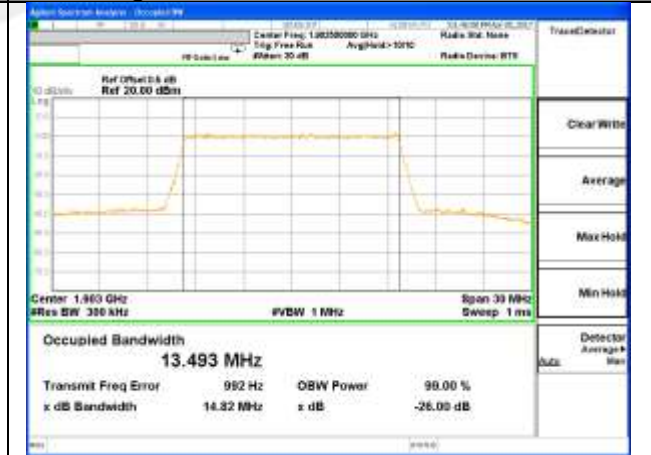

Highest Channel / 10MHz / 16QAM

LTE band 2

LTE band 2 (99% and -26 Bandwidth)

Lowest Channel / 15MHz / QPSK

Lowest Channel / 15MHz / 16QAM

Middle Channel / 15MHz / QPSK

Middle Channel / 15MHz / 16QAM

Highest Channel / 15MHz / QPSK

Highest Channel / 15MHz / 16QAM

LTE band 2

LTE band 2 (99% and -26 Bandwidth)

Lowest Channel / 20MHz / QPSK

Lowest Channel / 20MHz / 16QAM

Middle Channel / 20MHz / QPSK

Middle Channel / 20MHz / 16QAM

Highest Channel / 20MHz / QPSK