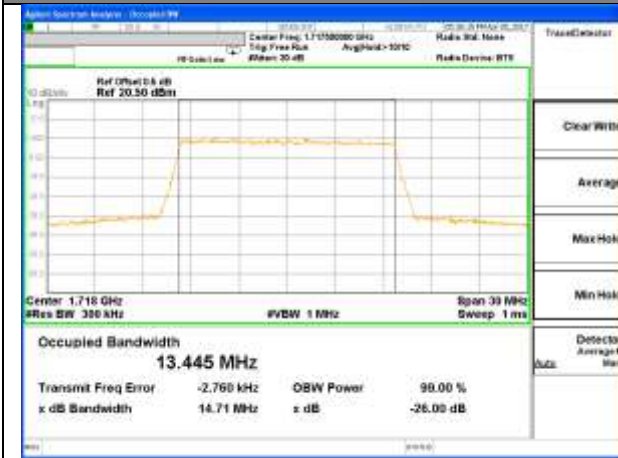

Middle Channel / 5MHz / 16QAM

Highest Channel / 5MHz / QPSK

Highest Channel / 5MHz / 16QAM

LTE band 4

LTE band 4 (99% and -26 Bandwidth)

Lowest Channel / 10MHz / QPSK

Lowest Channel / 10MHz / 16QAM

Middle Channel / 10MHz / QPSK

Middle Channel / 10MHz / 16QAM

Highest Channel / 10MHz / QPSK

Highest Channel / 10MHz / 16QAM

LTE band 4

LTE band 4 (99% and -26 Bandwidth)

Lowest Channel / 15MHz / QPSK

Lowest Channel / 15MHz / 16QAM

Middle Channel / 15MHz / QPSK

Middle Channel / 15MHz / 16QAM

Highest Channel / 15MHz / QPSK

Highest Channel / 15MHz / 16QAM

LTE band 4

LTE band 7

LTE band 7 (99% and -26 Bandwidth)

Lowest Channel / 5MHz / QPSK

Lowest Channel / 5MHz / 16QAM