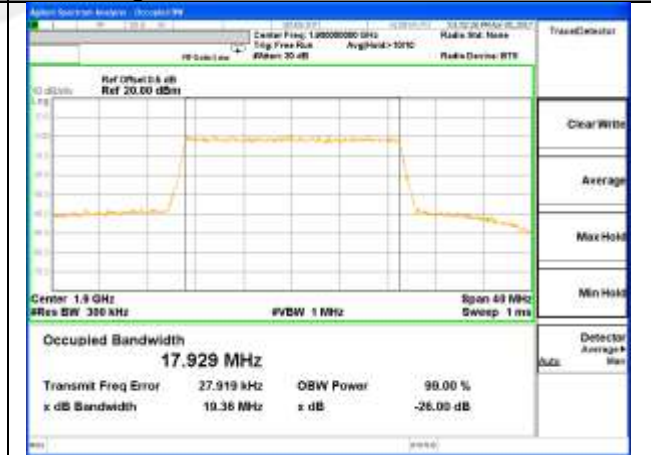

Highest Channel / 15MHz / 16QAM

LTE band 2

LTE band 2 (99% and -26 Bandwidth)

Lowest Channel / 20MHz / QPSK

Lowest Channel / 20MHz / 16QAM

Middle Channel / 20MHz / QPSK

Middle Channel / 20MHz / 16QAM

Highest Channel / 20MHz / QPSK

Highest Channel / 20MHz / 16QAM

LTE band 4

LTE band 4 (99% and -26 Bandwidth)

LTE band 4

LTE band 4 (99% and -26 Bandwidth)

Lowest Channel / 3MHz / QPSK

Lowest Channel / 3MHz / 16QAM

Middle Channel / 3MHz / QPSK