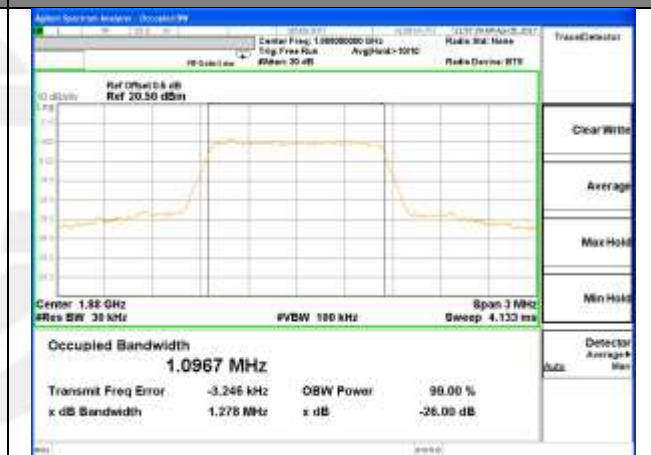

OCCUPIED BANDWIDTH

LTE band 2

LTE band 2 (99% and -26 Bandwidth)

Lowest Channel / 1.4MHz / QPSK

Lowest Channel / 1.4MHz / 16QAM

Middle Channel / 1.4MHz / QPSK

Middle Channel / 1.4MHz / 16QAM

Highest Channel / 1.4MHz / QPSK

Highest Channel / 1.4MHz / 16QAM

LTE band 2

LTE band 2 (99% and -26 Bandwidth)

Lowest Channel / 3MHz / QPSK

Lowest Channel / 3MHz / 16QAM

Middle Channel / 3MHz / QPSK

Middle Channel / 3MHz / 16QAM

Highest Channel / 3MHz / QPSK

Highest Channel / 3MHz / 16QAM

LTE band 2

LTE band 2 (99% and -26 Bandwidth)

Lowest Channel / 5MHz / QPSK

Lowest Channel / 5MHz / 16QAM

Middle Channel / 5MHz / QPSK

Middle Channel / 5MHz / 16QAM

Highest Channel / 5MHz / QPSK