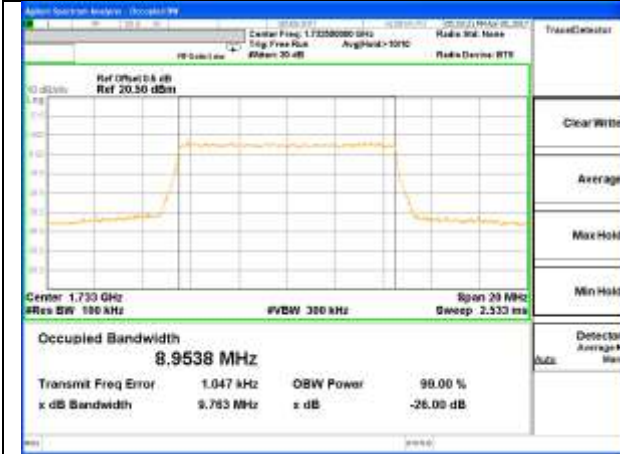

Middle Channel / 5MHz / 16QAM

Highest Channel / 5MHz / QPSK

Highest Channel / 5MHz / 16QAM

LTE band 4

LTE band 4 (99% and -26 Bandwidth)

Lowest Channel / 10MHz / QPSK

Lowest Channel / 10MHz / 16QAM

Middle Channel / 10MHz / QPSK

Middle Channel / 10MHz / 16QAM

Highest Channel / 10MHz / QPSK

Highest Channel / 10MHz / 16QAM

LTE band 4

LTE band 4 (99% and -26 Bandwidth)

Lowest Channel / 15MHz / QPSK

Lowest Channel / 15MHz / 16QAM

Middle Channel / 15MHz / QPSK