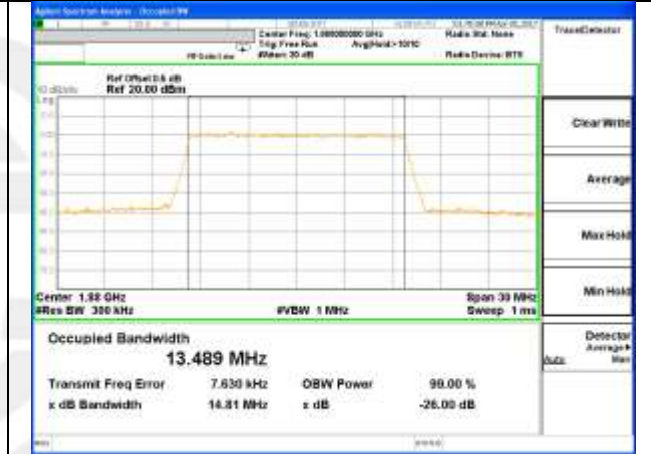

Highest Channel / 10MHz / 16QAM

LTE band 2

LTE band 2 (99% and -26 Bandwidth)

Lowest Channel / 15MHz / QPSK

Lowest Channel / 15MHz / 16QAM

Middle Channel / 15MHz / QPSK

Middle Channel / 15MHz / 16QAM

Highest Channel / 15MHz / QPSK

Highest Channel / 15MHz / 16QAM

LTE band 2

LTE band 2 (99% and -26 Bandwidth)

Lowest Channel / 20MHz / QPSK

Lowest Channel / 20MHz / 16QAM

Middle Channel / 20MHz / QPSK

Middle Channel / 20MHz / 16QAM

Highest Channel / 20MHz / QPSK