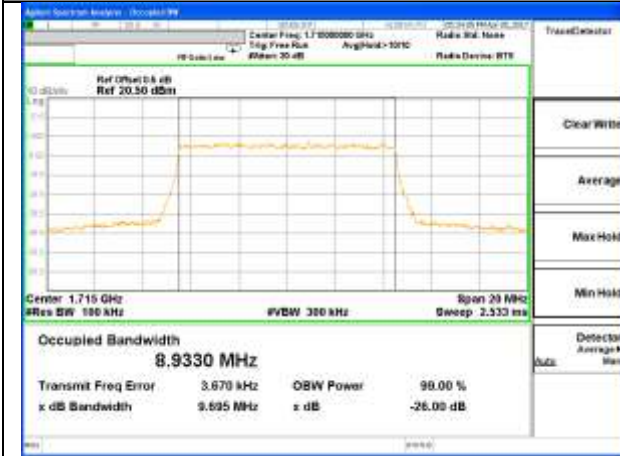

Middle Channel / 5MHz / 16QAM

Highest Channel / 5MHz / QPSK

Highest Channel / 5MHz / 16QAM

LTE band 4

LTE band 4 (99% and -26 Bandwidth)

Lowest Channel / 10MHz / QPSK

Lowest Channel / 10MHz / 16QAM

Middle Channel / 10MHz / QPSK

Middle Channel / 10MHz / 16QAM

Highest Channel / 10MHz / QPSK

Highest Channel / 10MHz / 16QAM

LTE band 4

LTE band 4 (99% and -26 Bandwidth)

Lowest Channel / 15MHz / QPSK

Lowest Channel / 15MHz / 16QAM

Middle Channel / 15MHz / QPSK