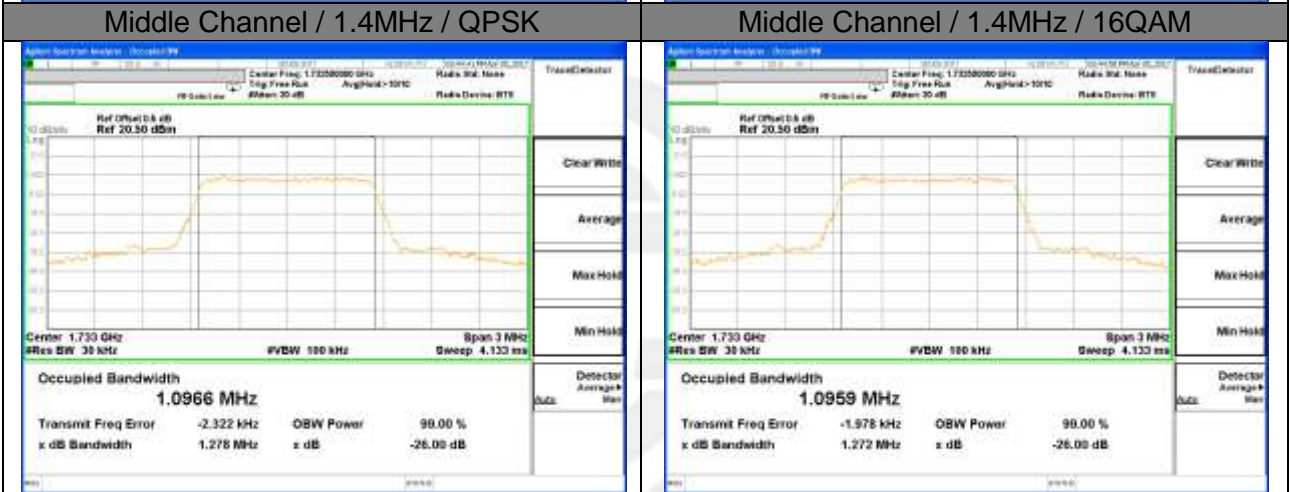

Highest Channel / 10MHz / 16QAM

LTE band 2

LTE band 2 (99% and -26 Bandwidth)

Lowest Channel / 15MHz / QPSK

Lowest Channel / 15MHz / 16QAM

Middle Channel / 15MHz / QPSK

Middle Channel / 15MHz / 16QAM

Highest Channel / 15MHz / QPSK

Highest Channel / 15MHz / 16QAM

LTE band 2

LTE band 2 (99% and -26 Bandwidth)

Lowest Channel / 20MHz / QPSK

Lowest Channel / 20MHz / 16QAM

Middle Channel / 20MHz / QPSK

Middle Channel / 20MHz / 16QAM

Highest Channel / 20MHz / QPSK

Highest Channel / 20MHz / 16QAM

LTE band 4

LTE band 4 (99% and -26 Bandwidth)

LTE band 4

LTE band 4 (99% and -26 Bandwidth)

Lowest Channel / 3MHz / QPSK

Lowest Channel / 3MHz / 16QAM

Middle Channel / 3MHz / QPSK

Middle Channel / 3MHz / 16QAM

Highest Channel / 3MHz / QPSK

Highest Channel / 3MHz / 16QAM

LTE band 4

LTE band 4 (99% and -26 Bandwidth)

Lowest Channel / 5MHz / QPSK

Lowest Channel / 5MHz / 16QAM

Middle Channel / 5MHz / QPSK