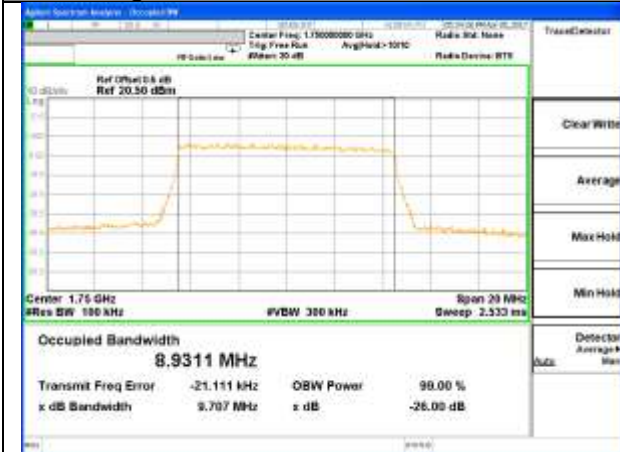

Middle Channel / 3MHz / 16QAM

Highest Channel / 3MHz / QPSK

Highest Channel / 3MHz / 16QAM

LTE band 4

LTE band 4 (99% and -26 Bandwidth)

Lowest Channel / 5MHz / QPSK

Lowest Channel / 5MHz / 16QAM

Middle Channel / 5MHz / QPSK

Middle Channel / 5MHz / 16QAM

Highest Channel / 5MHz / QPSK

Highest Channel / 5MHz / 16QAM

LTE band 4

LTE band 4 (99% and -26 Bandwidth)

Lowest Channel / 10MHz / QPSK

Lowest Channel / 10MHz / 16QAM

Middle Channel / 10MHz / QPSK

Middle Channel / 10MHz / 16QAM

Highest Channel / 10MHz / QPSK

Highest Channel / 10MHz / 16QAM

LTE band 4

LTE band 4 (99% and -26 Bandwidth)

Lowest Channel / 15MHz / QPSK

Lowest Channel / 15MHz / 16QAM

Middle Channel / 15MHz / QPSK