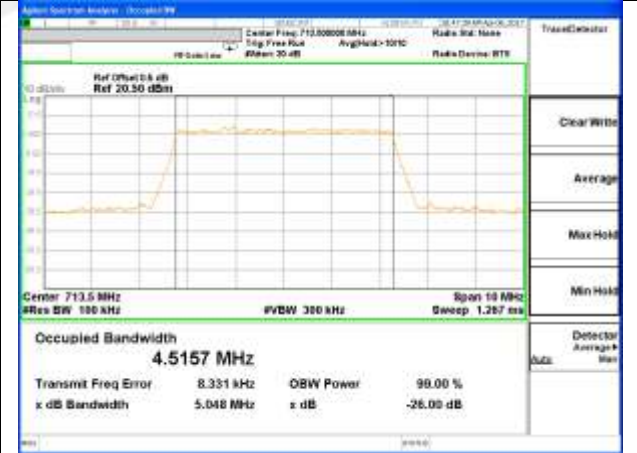

Middle Channel / 5MHz / QPSK

Middle Channel / 5MHz / 16QAM

Highest Channel / 5MHz / QPSK

Highest Channel / 5MHz / 16QAM

LTE band 17

LTE band 17 (99% and -26 Bandwidth)

Lowest Channel / 10MHz / QPSK

Lowest Channel / 10MHz / 16QAM