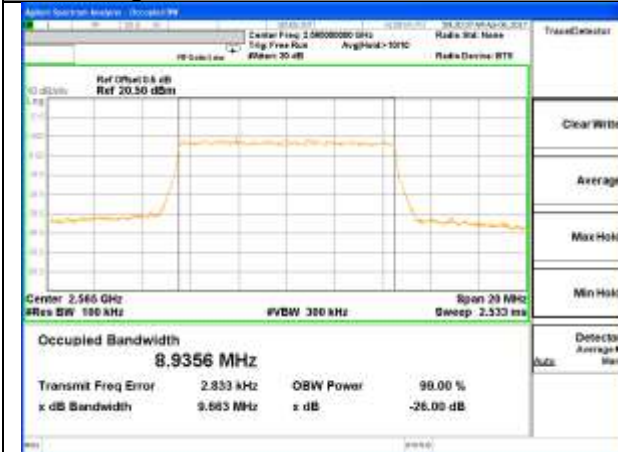

Highest Channel / 10MHz / QPSK