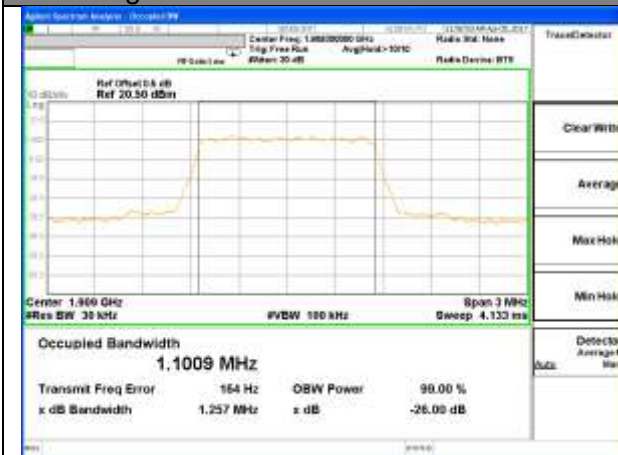

OCCUPIED BANDWIDTH

LTE band 2

LTE band 2 (99% and -26 Bandwidth)

Lowest Channel / 1.4MHz / QPSK

Lowest Channel / 1.4MHz / 16QAM

Middle Channel / 1.4MHz / QPSK

Middle Channel / 1.4MHz / 16QAM

Highest Channel / 1.4MHz / QPSK

Highest Channel / 1.4MHz / 16QAM

LTE band 2

LTE band 2 (99% and -26 Bandwidth)

Lowest Channel / 3MHz / QPSK

Lowest Channel / 3MHz / 16QAM

Middle Channel / 3MHz / QPSK

Middle Channel / 3MHz / 16QAM

Highest Channel / 3MHz / QPSK