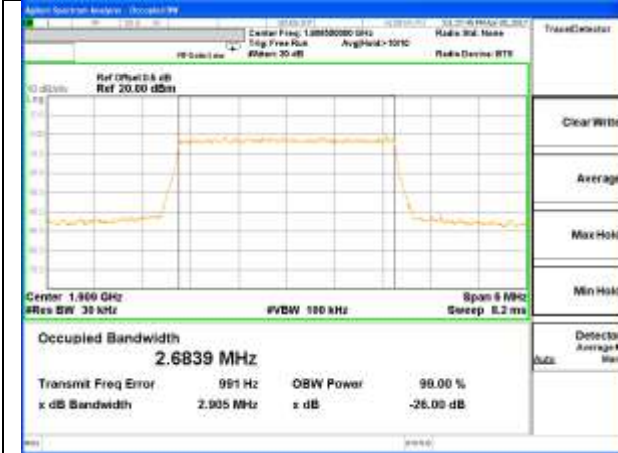

Highest Channel / 1.4MHz / 16QAM

LTE band 2

LTE band 2 (99% and -26 Bandwidth)

Lowest Channel / 3MHz / QPSK

Lowest Channel / 3MHz / 16QAM

Middle Channel / 3MHz / QPSK

Middle Channel / 3MHz / 16QAM

Highest Channel / 3MHz / QPSK

Highest Channel / 3MHz / 16QAM

LTE band 2

LTE band 2 (99% and -26 Bandwidth)

Lowest Channel / 5MHz / QPSK

Lowest Channel / 5MHz / 16QAM

Middle Channel / 5MHz / QPSK

Middle Channel / 5MHz / 16QAM

Highest Channel / 5MHz / QPSK