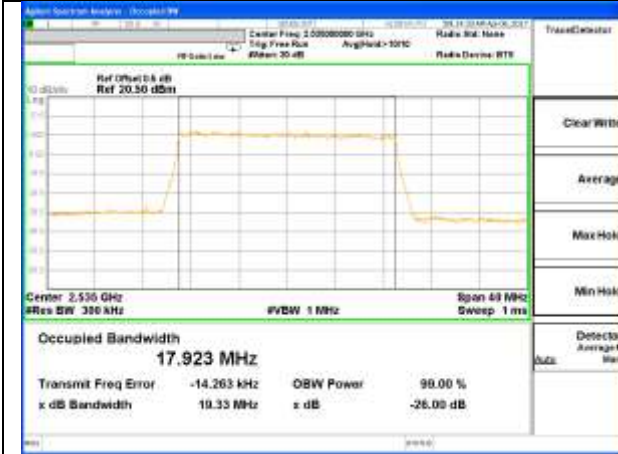

Middle Channel / 10MHz / QPSK

Middle Channel / 10MHz / 16QAM

Highest Channel / 10MHz / QPSK

Highest Channel / 10MHz / 16QAM

LTE band 7

LTE band 7 (99% and -26 Bandwidth)

Lowest Channel / 15MHz / QPSK

Lowest Channel / 15MHz / 16QAM

Middle Channel / 15MHz / QPSK

Middle Channel / 15MHz / 16QAM

Highest Channel / 15MHz / QPSK

Highest Channel / 15MHz / 16QAM

LTE band 7

LTE band 7 (99% and -26 Bandwidth)

Lowest Channel / 20MHz / QPSK

Lowest Channel / 20MHz / 16QAM

Middle Channel / 20MHz / QPSK

Middle Channel / 20MHz / 16QAM

Highest Channel / 20MHz / QPSK

Highest Channel / 20MHz / 16QAM

LTE band 17

LTE band 17 (99% and -26 Bandwidth)

Lowest Channel / 5MHz / QPSK

Lowest Channel / 5MHz / 16QAM