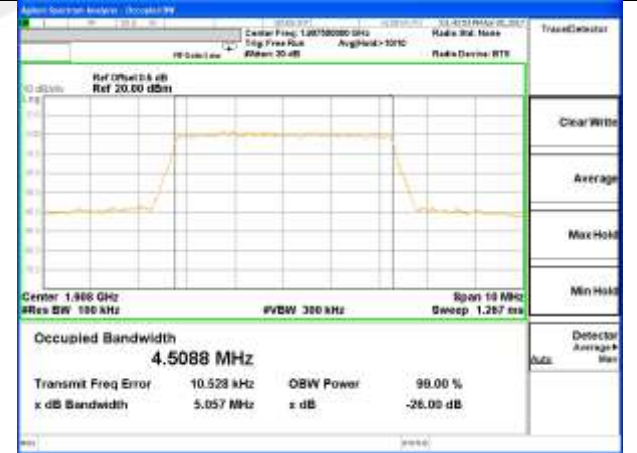

Highest Channel / 3MHz / 16QAM

LTE band 2

LTE band 2 (99% and -26 Bandwidth)

Lowest Channel / 5MHz / QPSK

Lowest Channel / 5MHz / 16QAM

Middle Channel / 5MHz / QPSK

Middle Channel / 5MHz / 16QAM

Highest Channel / 5MHz / QPSK

Highest Channel / 5MHz / 16QAM

LTE band 2

LTE band 2 (99% and -26 Bandwidth)

Lowest Channel / 10MHz / QPSK

Lowest Channel / 10MHz / 16QAM

Middle Channel / 10MHz / QPSK

Middle Channel / 10MHz / 16QAM

Highest Channel / 10MHz / QPSK