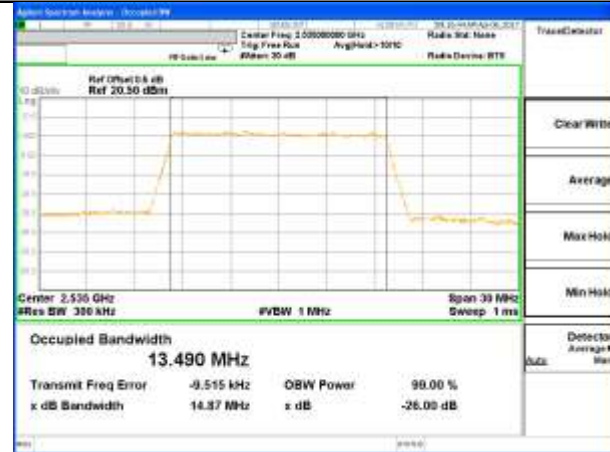

Middle Channel / 15MHz / QPSK