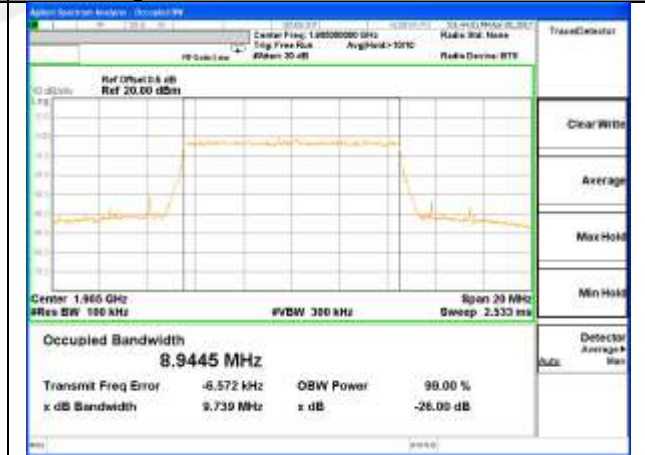

Highest Channel / 5MHz / 16QAM

LTE band 2

LTE band 2 (99% and -26 Bandwidth)

Lowest Channel / 10MHz / QPSK

Lowest Channel / 10MHz / 16QAM

Middle Channel / 10MHz / QPSK

Middle Channel / 10MHz / 16QAM

Highest Channel / 10MHz / QPSK

Highest Channel / 10MHz / 16QAM

LTE band 2

LTE band 2 (99% and -26 Bandwidth)

Lowest Channel / 15MHz / QPSK

Lowest Channel / 15MHz / 16QAM

Middle Channel / 15MHz / QPSK

Middle Channel / 15MHz / 16QAM

Highest Channel / 15MHz / QPSK