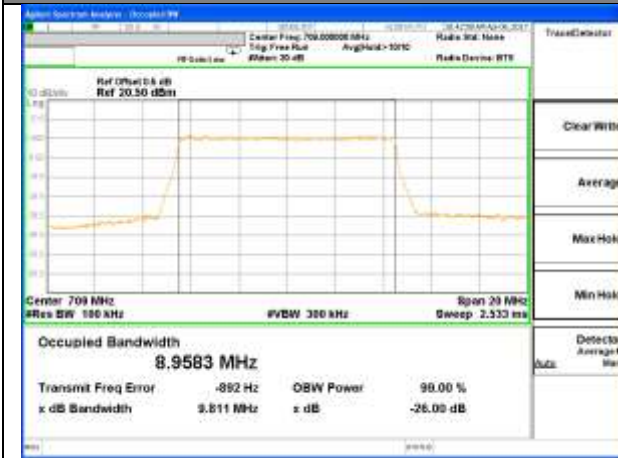

Middle Channel / 5MHz / QPSK

Middle Channel / 5MHz / 16QAM

Highest Channel / 5MHz / QPSK

Highest Channel / 5MHz / 16QAM

LTE band 17

LTE band 17 (99% and -26 Bandwidth)

Lowest Channel / 10MHz / QPSK

Lowest Channel / 10MHz / 16QAM