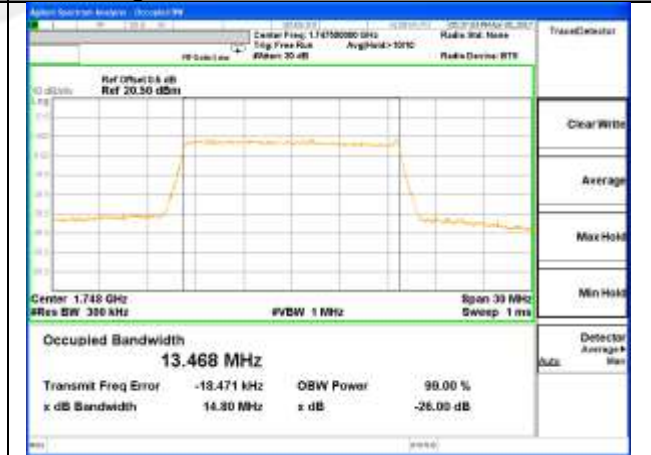

Middle Channel / 10MHz / 16QAM

Highest Channel / 10MHz / QPSK

Highest Channel / 10MHz / 16QAM

LTE band 4

LTE band 4 (99% and -26 Bandwidth)

Lowest Channel / 15MHz / QPSK

Lowest Channel / 15MHz / 16QAM

Middle Channel / 15MHz / QPSK

Middle Channel / 15MHz / 16QAM

Highest Channel / 15MHz / QPSK

Highest Channel / 15MHz / 16QAM

LTE band 4

LTE band 7

LTE band 7 (99% and -26 Bandwidth)

Lowest Channel / 5MHz / QPSK

Lowest Channel / 5MHz / 16QAM