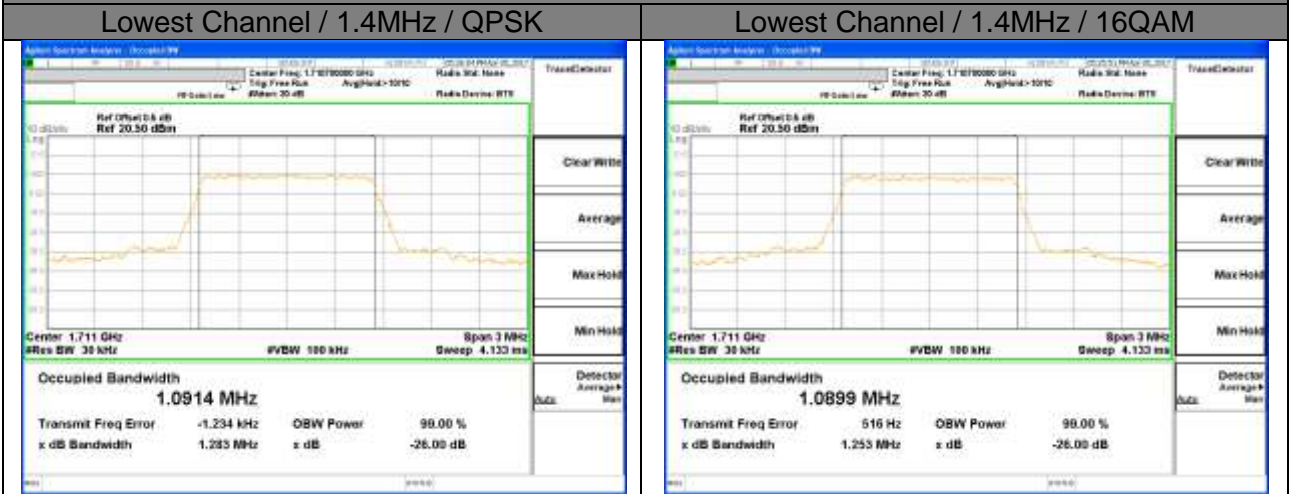

Highest Channel / 10MHz / 16QAM

LTE band 2

LTE band 2 (99% and -26 Bandwidth)

Lowest Channel / 15MHz / QPSK

Lowest Channel / 15MHz / 16QAM

Middle Channel / 15MHz / QPSK

Middle Channel / 15MHz / 16QAM

Highest Channel / 15MHz / QPSK

Highest Channel / 15MHz / 16QAM

LTE band 2

LTE band 2 (99% and -26 Bandwidth)

Lowest Channel / 20MHz / QPSK

Lowest Channel / 20MHz / 16QAM

Middle Channel / 20MHz / QPSK

Middle Channel / 20MHz / 16QAM

Highest Channel / 20MHz / QPSK

Highest Channel / 20MHz / 16QAM

LTE band 4

LTE band 4 (99% and -26 Bandwidth)

LTE band 4

LTE band 4 (99% and -26 Bandwidth)

Lowest Channel / 3MHz / QPSK

Lowest Channel / 3MHz / 16QAM

Middle Channel / 3MHz / QPSK

Middle Channel / 3MHz / 16QAM

Highest Channel / 3MHz / QPSK

Highest Channel / 3MHz / 16QAM

LTE band 4

LTE band 4 (99% and -26 Bandwidth)

Lowest Channel / 5MHz / QPSK

Lowest Channel / 5MHz / 16QAM

Middle Channel / 5MHz / QPSK