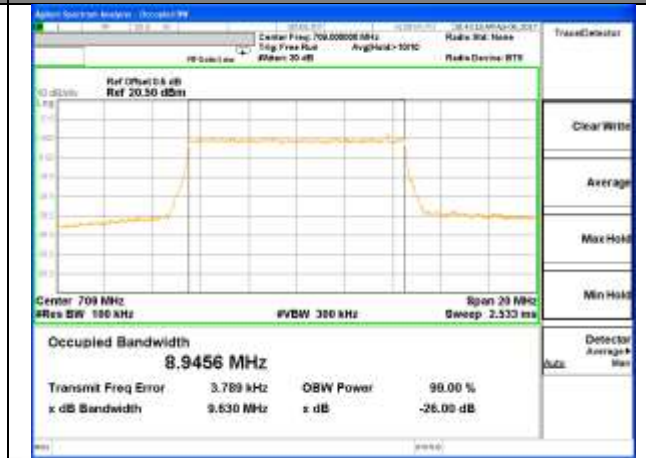

Middle Channel / 20MHz / QPSK

Middle Channel / 20MHz / 16QAM

Highest Channel / 20MHz / QPSK

Highest Channel / 20MHz / 16QAM

LTE band 17

LTE band 17 (99% and -26 Bandwidth)

Lowest Channel / 5MHz / QPSK

Lowest Channel / 5MHz / 16QAM

Middle Channel / 5MHz / QPSK

Middle Channel / 5MHz / 16QAM

Highest Channel / 5MHz / QPSK

Highest Channel / 5MHz / 16QAM

LTE band 17

LTE band 17 (99% and -26 Bandwidth)

Lowest Channel / 10MHz / QPSK

Lowest Channel / 10MHz / 16QAM