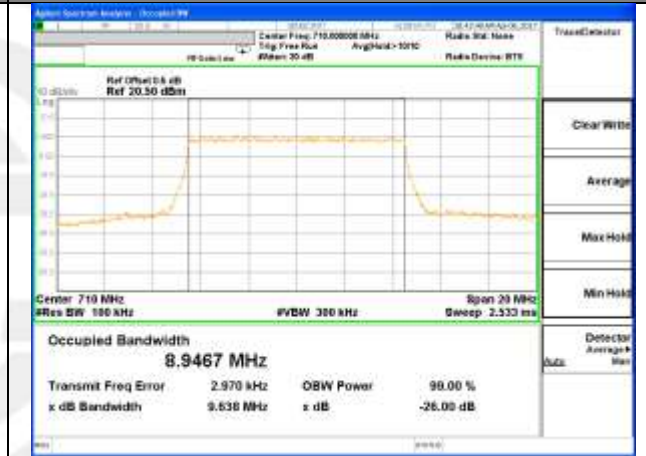

Middle Channel / 10MHz / 16QAM