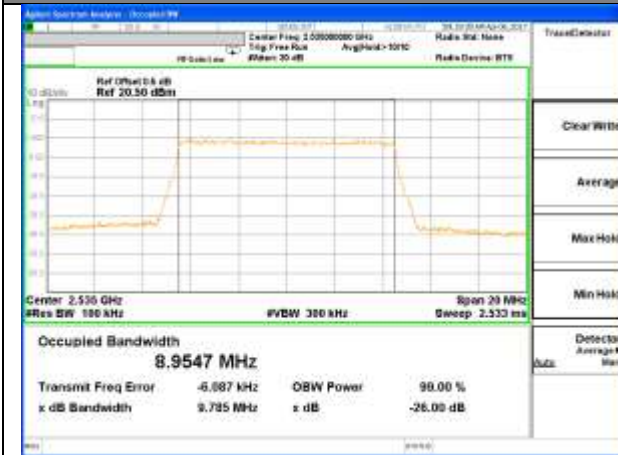

Middle Channel / 15MHz / 16QAM

Highest Channel / 15MHz / QPSK

Highest Channel / 15MHz / 16QAM

LTE band 4

LTE band 7

LTE band 7 (99% and -26 Bandwidth)

Lowest Channel / 5MHz / QPSK

Lowest Channel / 5MHz / 16QAM

Middle Channel / 5MHz / QPSK

Middle Channel / 5MHz / 16QAM

Highest Channel / 5MHz / QPSK

Highest Channel / 5MHz / 16QAM

LTE band 7

LTE band 7 (99% and -26 Bandwidth)

Lowest Channel / 10MHz / QPSK

Lowest Channel / 10MHz / 16QAM

Middle Channel / 10MHz / QPSK

Middle Channel / 10MHz / 16QAM

Highest Channel / 10MHz / QPSK

Highest Channel / 10MHz / 16QAM

LTE band 7

LTE band 7 (99% and -26 Bandwidth)

Lowest Channel / 15MHz / QPSK

Lowest Channel / 15MHz / 16QAM