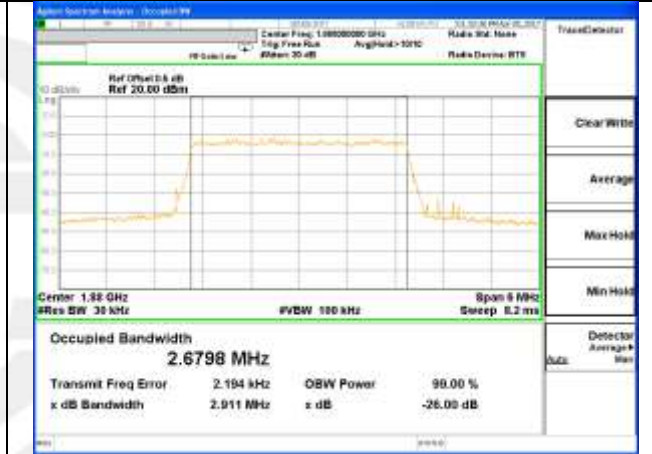

Highest Channel / 1.4MHz / 16QAM

LTE band 2

LTE band 2 (99% and -26 Bandwidth)

Lowest Channel / 3MHz / QPSK

Lowest Channel / 3MHz / 16QAM

Middle Channel / 3MHz / QPSK

Middle Channel / 3MHz / 16QAM

Highest Channel / 3MHz / QPSK

Highest Channel / 3MHz / 16QAM

LTE band 2

LTE band 2 (99% and -26 Bandwidth)

Lowest Channel / 5MHz / QPSK

Lowest Channel / 5MHz / 16QAM

Middle Channel / 5MHz / QPSK

Middle Channel / 5MHz / 16QAM

Highest Channel / 5MHz / QPSK