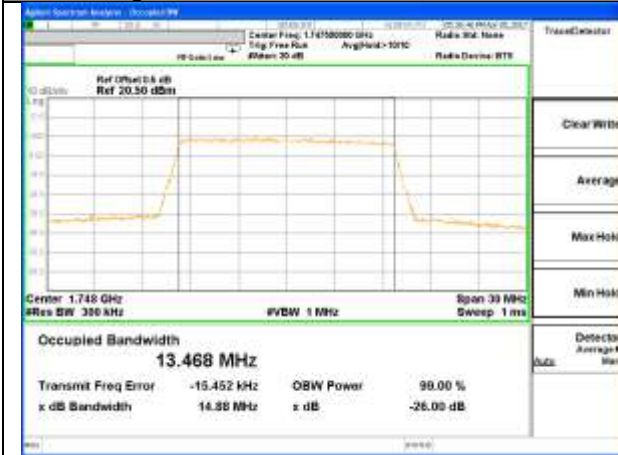

Middle Channel / 5MHz / 16QAM

Highest Channel / 5MHz / QPSK

Highest Channel / 5MHz / 16QAM

LTE band 4

LTE band 4 (99% and -26 Bandwidth)

Lowest Channel / 10MHz / QPSK

Lowest Channel / 10MHz / 16QAM

Middle Channel / 10MHz / QPSK

Middle Channel / 10MHz / 16QAM

Highest Channel / 10MHz / QPSK

Highest Channel / 10MHz / 16QAM

LTE band 4

LTE band 4 (99% and -26 Bandwidth)

Lowest Channel / 15MHz / QPSK

Lowest Channel / 15MHz / 16QAM

Middle Channel / 15MHz / QPSK

Middle Channel / 15MHz / 16QAM

Highest Channel / 15MHz / QPSK

Highest Channel / 15MHz / 16QAM

LTE band 4

LTE band 7

LTE band 7 (99% and -26 Bandwidth)

Lowest Channel / 5MHz / QPSK

Lowest Channel / 5MHz / 16QAM