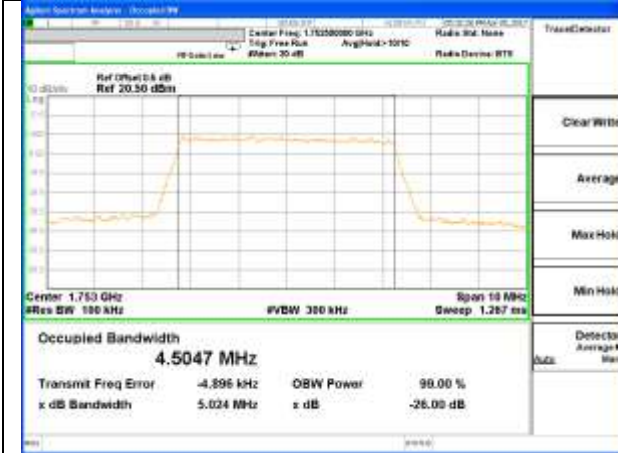

Highest Channel / 20MHz / 16QAM

LTE band 4

LTE band 4 (99% and -26 Bandwidth)

LTE band 4

LTE band 4 (99% and -26 Bandwidth)

Lowest Channel / 3MHz / QPSK

Lowest Channel / 3MHz / 16QAM

Middle Channel / 3MHz / QPSK

Middle Channel / 3MHz / 16QAM

Highest Channel / 3MHz / QPSK

Highest Channel / 3MHz / 16QAM

LTE band 4

LTE band 4 (99% and -26 Bandwidth)

Lowest Channel / 5MHz / QPSK

Lowest Channel / 5MHz / 16QAM

Middle Channel / 5MHz / QPSK

Middle Channel / 5MHz / 16QAM

Highest Channel / 5MHz / QPSK

Highest Channel / 5MHz / 16QAM

LTE band 4

LTE band 4 (99% and -26 Bandwidth)

Lowest Channel / 10MHz / QPSK

Lowest Channel / 10MHz / 16QAM

Middle Channel / 10MHz / QPSK