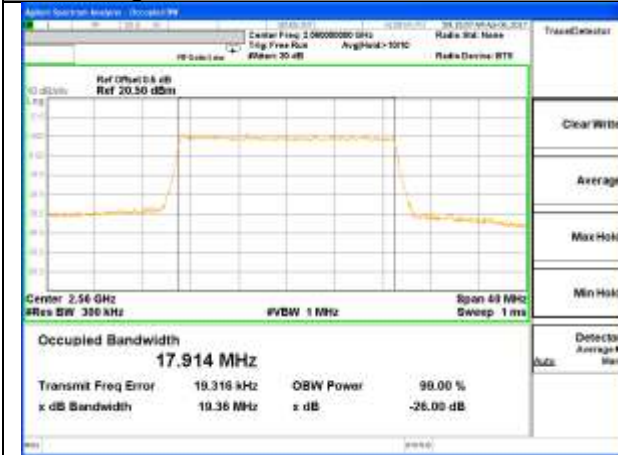

Middle Channel / 10MHz / QPSK

Middle Channel / 10MHz / 16QAM

Highest Channel / 10MHz / QPSK

Highest Channel / 10MHz / 16QAM

LTE band 7

LTE band 7 (99% and -26 Bandwidth)

Lowest Channel / 15MHz / QPSK

Lowest Channel / 15MHz / 16QAM

Middle Channel / 15MHz / QPSK

Middle Channel / 15MHz / 16QAM

Highest Channel / 15MHz / QPSK

Highest Channel / 15MHz / 16QAM

LTE band 7

LTE band 7 (99% and -26 Bandwidth)

Lowest Channel / 20MHz / QPSK

Lowest Channel / 20MHz / 16QAM

Middle Channel / 20MHz / QPSK

Middle Channel / 20MHz / 16QAM

Highest Channel / 20MHz / QPSK

Highest Channel / 20MHz / 16QAM

LTE band 17

LTE band 17 (99% and -26 Bandwidth)

Lowest Channel / 5MHz / QPSK

Lowest Channel / 5MHz / 16QAM