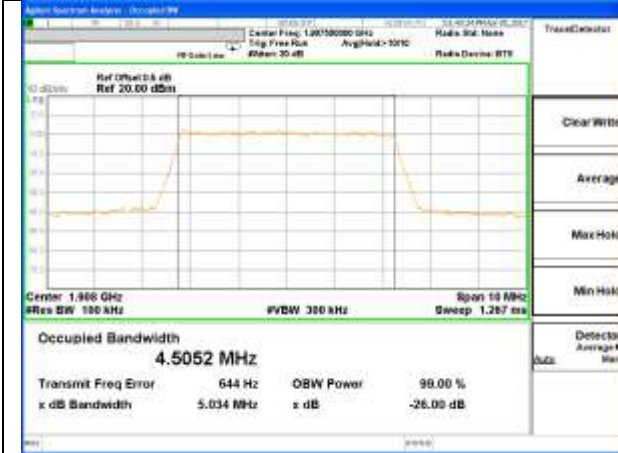

Highest Channel / 3MHz / 16QAM

LTE band 2

LTE band 2 (99% and -26 Bandwidth)

Lowest Channel / 5MHz / QPSK

Lowest Channel / 5MHz / 16QAM

Middle Channel / 5MHz / QPSK

Middle Channel / 5MHz / 16QAM

Highest Channel / 5MHz / QPSK

Highest Channel / 5MHz / 16QAM

LTE band 2

LTE band 2 (99% and -26 Bandwidth)

Lowest Channel / 10MHz / QPSK

Lowest Channel / 10MHz / 16QAM

Middle Channel / 10MHz / QPSK

Middle Channel / 10MHz / 16QAM

Highest Channel / 10MHz / QPSK