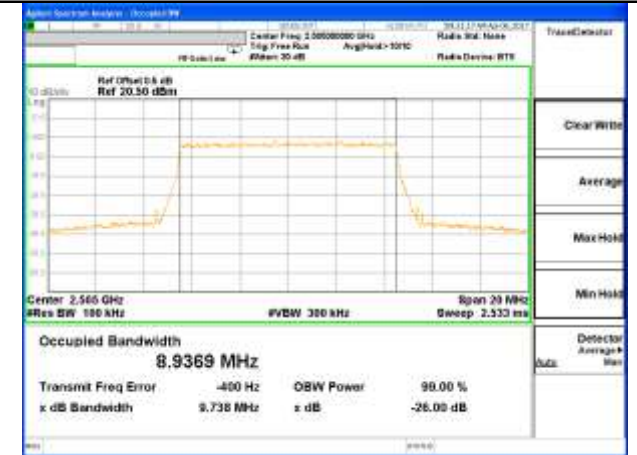

Middle Channel / 15MHz / 16QAM

Highest Channel / 15MHz / QPSK

Highest Channel / 15MHz / 16QAM

LTE band 4

LTE band 7

LTE band 7 (99% and -26 Bandwidth)

Lowest Channel / 5MHz / QPSK

Lowest Channel / 5MHz / 16QAM

Middle Channel / 5MHz / QPSK

Middle Channel / 5MHz / 16QAM

Highest Channel / 5MHz / QPSK

Highest Channel / 5MHz / 16QAM

LTE band 7

LTE band 7 (99% and -26 Bandwidth)

Lowest Channel / 10MHz / QPSK

Lowest Channel / 10MHz / 16QAM

Middle Channel / 10MHz / QPSK

Middle Channel / 10MHz / 16QAM

Highest Channel / 10MHz / QPSK

Highest Channel / 10MHz / 16QAM

LTE band 7

LTE band 7 (99% and -26 Bandwidth)

Lowest Channel / 15MHz / QPSK

Lowest Channel / 15MHz / 16QAM