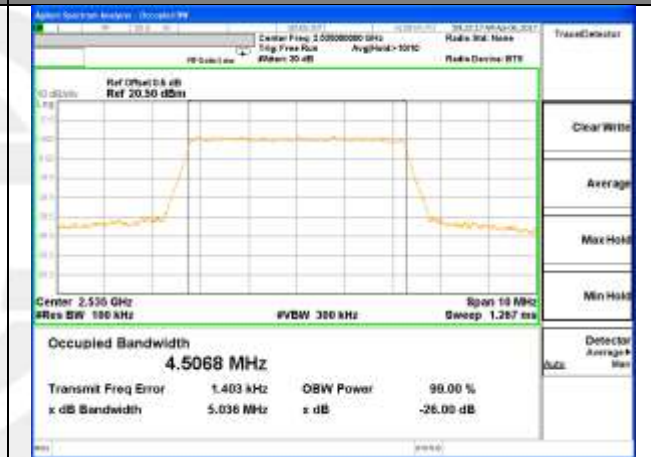

Middle Channel / 10MHz / 16QAM

Highest Channel / 10MHz / QPSK

Highest Channel / 10MHz / 16QAM

LTE band 4

LTE band 4 (99% and -26 Bandwidth)

Lowest Channel / 15MHz / QPSK

Lowest Channel / 15MHz / 16QAM

Middle Channel / 15MHz / QPSK

Middle Channel / 15MHz / 16QAM

Highest Channel / 15MHz / QPSK

Highest Channel / 15MHz / 16QAM

LTE band 4

LTE band 7

LTE band 7 (99% and -26 Bandwidth)

Lowest Channel / 5MHz / QPSK

Lowest Channel / 5MHz / 16QAM

Middle Channel / 5MHz / QPSK

Middle Channel / 5MHz / 16QAM

Highest Channel / 5MHz / QPSK

Highest Channel / 5MHz / 16QAM

LTE band 7

LTE band 7 (99% and -26 Bandwidth)

Lowest Channel / 10MHz / QPSK

Lowest Channel / 10MHz / 16QAM