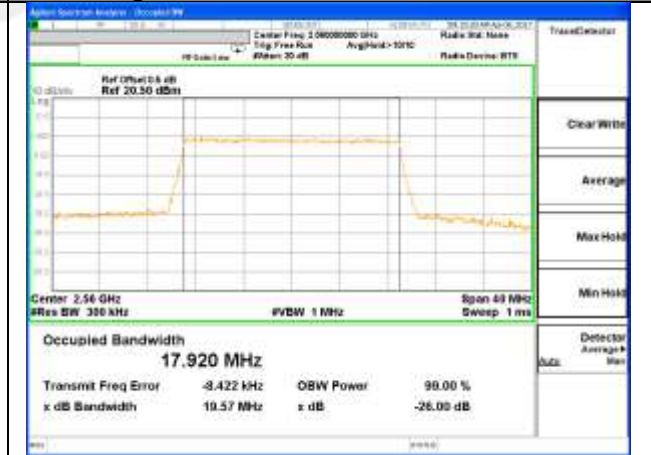

Middle Channel / 20MHz / QPSK

Middle Channel / 20MHz / 16QAM

Highest Channel / 20MHz / QPSK

Highest Channel / 20MHz / 16QAM

LTE band 17

LTE band 17 (99% and -26 Bandwidth)

Lowest Channel / 5MHz / QPSK

Lowest Channel / 5MHz / 16QAM

Middle Channel / 5MHz / QPSK

Middle Channel / 5MHz / 16QAM

Highest Channel / 5MHz / QPSK

Highest Channel / 5MHz / 16QAM

LTE band 17

LTE band 17 (99% and -26 Bandwidth)

Lowest Channel / 10MHz / QPSK

Lowest Channel / 10MHz / 16QAM