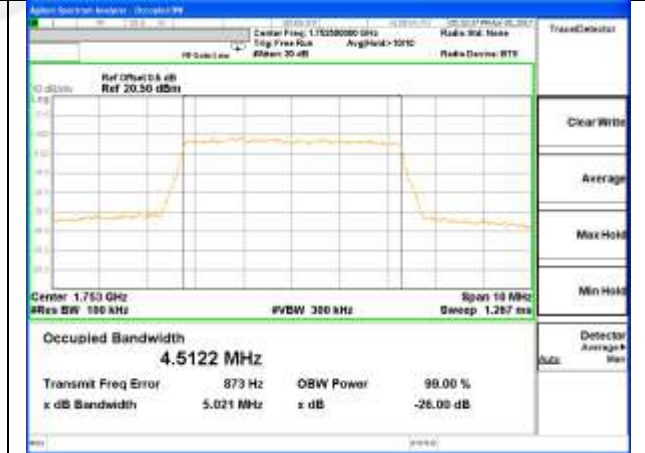

Middle Channel / 3MHz / 16QAM

Highest Channel / 3MHz / QPSK

Highest Channel / 3MHz / 16QAM

LTE band 4

LTE band 4 (99% and -26 Bandwidth)

Lowest Channel / 5MHz / QPSK

Lowest Channel / 5MHz / 16QAM

Middle Channel / 5MHz / QPSK

Middle Channel / 5MHz / 16QAM

Highest Channel / 5MHz / QPSK

Highest Channel / 5MHz / 16QAM

LTE band 4

LTE band 4 (99% and -26 Bandwidth)

Lowest Channel / 10MHz / QPSK

Lowest Channel / 10MHz / 16QAM

Middle Channel / 10MHz / QPSK