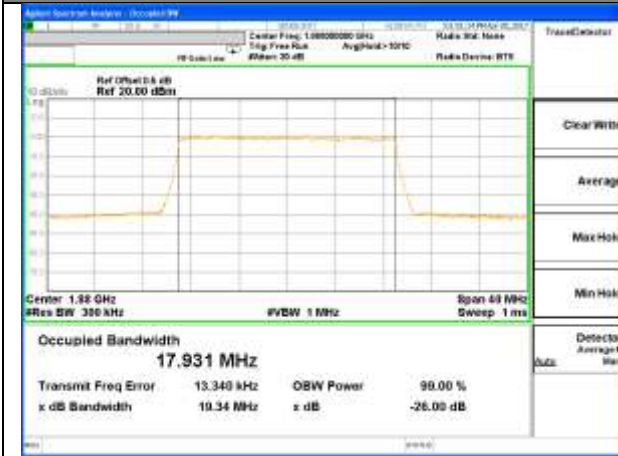

Highest Channel / 15MHz / 16QAM

LTE band 2

LTE band 2 (99% and -26 Bandwidth)

Lowest Channel / 20MHz / QPSK

Lowest Channel / 20MHz / 16QAM

Middle Channel / 20MHz / QPSK

Middle Channel / 20MHz / 16QAM

Highest Channel / 20MHz / QPSK

Highest Channel / 20MHz / 16QAM

LTE band 4

LTE band 4 (99% and -26 Bandwidth)

LTE band 4

LTE band 4 (99% and -26 Bandwidth)

Lowest Channel / 3MHz / QPSK

Lowest Channel / 3MHz / 16QAM

Middle Channel / 3MHz / QPSK