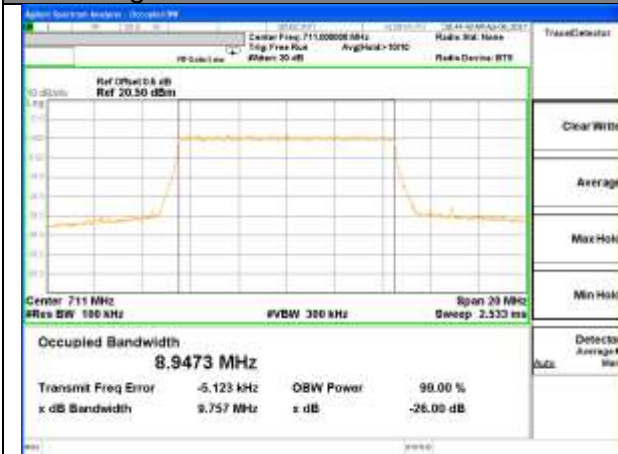

Highest Channel / 10MHz / QPSK