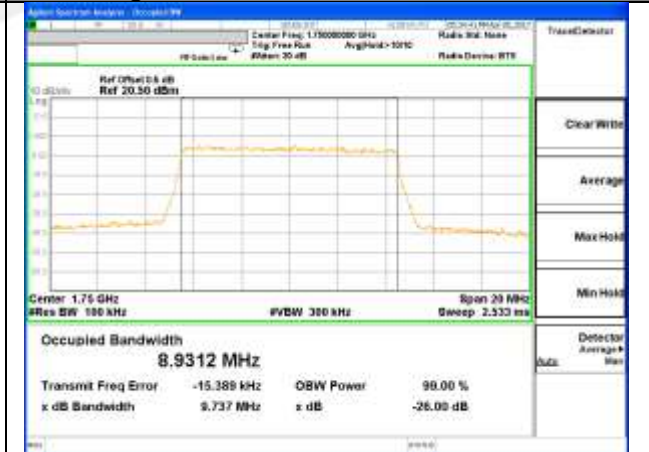

Middle Channel / 3MHz / 16QAM

Highest Channel / 3MHz / QPSK

Highest Channel / 3MHz / 16QAM

LTE band 4

LTE band 4 (99% and -26 Bandwidth)

Lowest Channel / 5MHz / QPSK

Lowest Channel / 5MHz / 16QAM

Middle Channel / 5MHz / QPSK

Middle Channel / 5MHz / 16QAM

Highest Channel / 5MHz / QPSK

Highest Channel / 5MHz / 16QAM

LTE band 4

LTE band 4 (99% and -26 Bandwidth)

Lowest Channel / 10MHz / QPSK

Lowest Channel / 10MHz / 16QAM

Middle Channel / 10MHz / QPSK

Middle Channel / 10MHz / 16QAM

Highest Channel / 10MHz / QPSK

Highest Channel / 10MHz / 16QAM

LTE band 4

LTE band 4 (99% and -26 Bandwidth)

Lowest Channel / 15MHz / QPSK

Lowest Channel / 15MHz / 16QAM

Middle Channel / 15MHz / QPSK