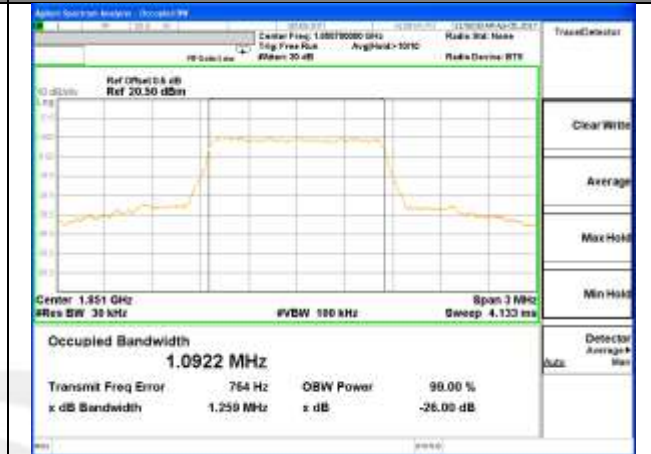

OCCUPIED BANDWIDTH

LTE band 2

LTE band 2 (99% and -26 Bandwidth)

Lowest Channel / 1.4MHz / QPSK

Lowest Channel / 1.4MHz / 16QAM

Middle Channel / 1.4MHz / QPSK

Middle Channel / 1.4MHz / 16QAM

Highest Channel / 1.4MHz / QPSK

Highest Channel / 1.4MHz / 16QAM

LTE band 2

LTE band 2 (99% and -26 Bandwidth)

Lowest Channel / 3MHz / QPSK

Lowest Channel / 3MHz / 16QAM

Middle Channel / 3MHz / QPSK

Middle Channel / 3MHz / 16QAM

Highest Channel / 3MHz / QPSK