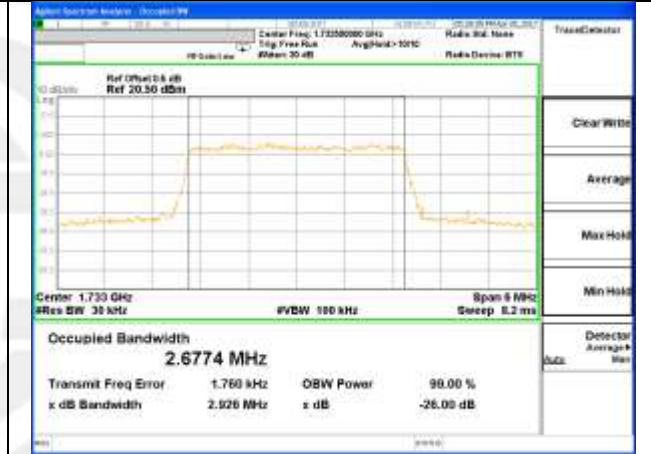

Highest Channel / 20MHz / 16QAM

LTE band 4

LTE band 4 (99% and -26 Bandwidth)

LTE band 4

LTE band 4 (99% and -26 Bandwidth)

Lowest Channel / 3MHz / QPSK

Lowest Channel / 3MHz / 16QAM

Middle Channel / 3MHz / QPSK

Middle Channel / 3MHz / 16QAM

Highest Channel / 3MHz / QPSK

Highest Channel / 3MHz / 16QAM

LTE band 4

LTE band 4 (99% and -26 Bandwidth)

Lowest Channel / 5MHz / QPSK

Lowest Channel / 5MHz / 16QAM

Middle Channel / 5MHz / QPSK