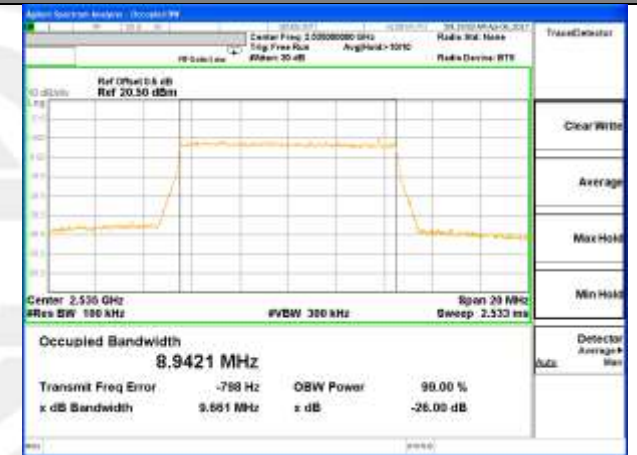

Middle Channel / 15MHz / 16QAM

Highest Channel / 15MHz / QPSK

Highest Channel / 15MHz / 16QAM

LTE band 4

LTE band 7

LTE band 7 (99% and -26 Bandwidth)

Lowest Channel / 5MHz / QPSK

Lowest Channel / 5MHz / 16QAM

Middle Channel / 5MHz / QPSK

Middle Channel / 5MHz / 16QAM

Highest Channel / 5MHz / QPSK

Highest Channel / 5MHz / 16QAM

LTE band 7

LTE band 7 (99% and -26 Bandwidth)

Lowest Channel / 10MHz / QPSK

Lowest Channel / 10MHz / 16QAM

Middle Channel / 10MHz / QPSK

Middle Channel / 10MHz / 16QAM

Highest Channel / 10MHz / QPSK

Highest Channel / 10MHz / 16QAM

LTE band 7

LTE band 7 (99% and -26 Bandwidth)

Lowest Channel / 15MHz / QPSK

Lowest Channel / 15MHz / 16QAM