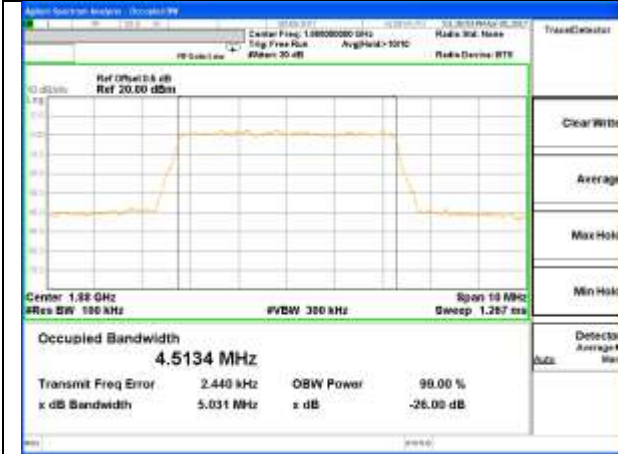

Highest Channel / 3MHz / 16QAM

LTE band 2

LTE band 2 (99% and -26 Bandwidth)

Lowest Channel / 5MHz / QPSK

Lowest Channel / 5MHz / 16QAM

Middle Channel / 5MHz / QPSK

Middle Channel / 5MHz / 16QAM

Highest Channel / 5MHz / QPSK

Highest Channel / 5MHz / 16QAM

LTE band 2

LTE band 2 (99% and -26 Bandwidth)

Lowest Channel / 10MHz / QPSK

Lowest Channel / 10MHz / 16QAM

Middle Channel / 10MHz / QPSK

Middle Channel / 10MHz / 16QAM

Highest Channel / 10MHz / QPSK