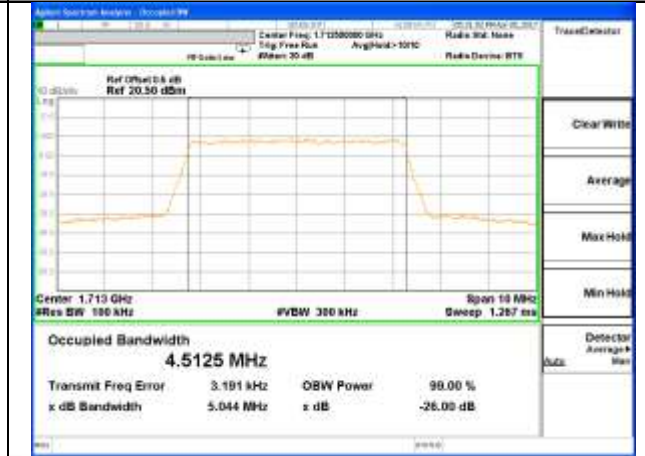

Highest Channel / 20MHz / 16QAM

LTE band 4

LTE band 4 (99% and -26 Bandwidth)

LTE band 4

LTE band 4 (99% and -26 Bandwidth)

Lowest Channel / 3MHz / QPSK

Lowest Channel / 3MHz / 16QAM

Middle Channel / 3MHz / QPSK

Middle Channel / 3MHz / 16QAM

Highest Channel / 3MHz / QPSK

Highest Channel / 3MHz / 16QAM

LTE band 4

LTE band 4 (99% and -26 Bandwidth)

Lowest Channel / 5MHz / QPSK

Lowest Channel / 5MHz / 16QAM

Middle Channel / 5MHz / QPSK

Middle Channel / 5MHz / 16QAM

Highest Channel / 5MHz / QPSK

Highest Channel / 5MHz / 16QAM

LTE band 4

LTE band 4 (99% and -26 Bandwidth)

Lowest Channel / 10MHz / QPSK

Lowest Channel / 10MHz / 16QAM

Middle Channel / 10MHz / QPSK