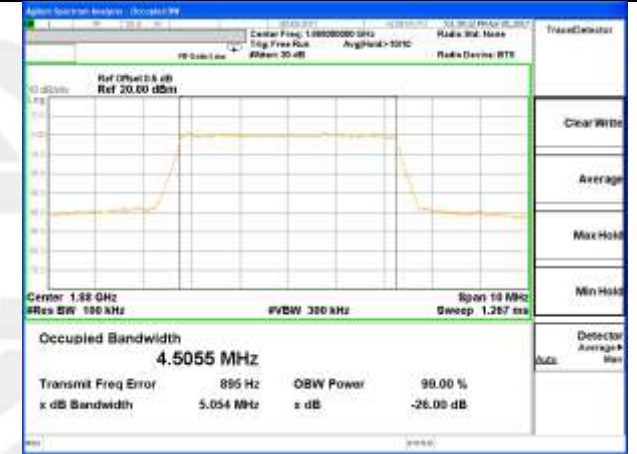

Highest Channel / 1.4MHz / 16QAM

LTE band 2

LTE band 2 (99% and -26 Bandwidth)

Lowest Channel / 3MHz / QPSK

Lowest Channel / 3MHz / 16QAM

Middle Channel / 3MHz / QPSK

Middle Channel / 3MHz / 16QAM

Highest Channel / 3MHz / QPSK

Highest Channel / 3MHz / 16QAM

LTE band 2

LTE band 2 (99% and -26 Bandwidth)

Lowest Channel / 5MHz / QPSK

Lowest Channel / 5MHz / 16QAM

Middle Channel / 5MHz / QPSK

Middle Channel / 5MHz / 16QAM

Highest Channel / 5MHz / QPSK

Highest Channel / 5MHz / 16QAM

LTE band 2

LTE band 2 (99% and -26 Bandwidth)

Lowest Channel / 10MHz / QPSK

Lowest Channel / 10MHz / 16QAM

Middle Channel / 10MHz / QPSK

Middle Channel / 10MHz / 16QAM

Highest Channel / 10MHz / QPSK