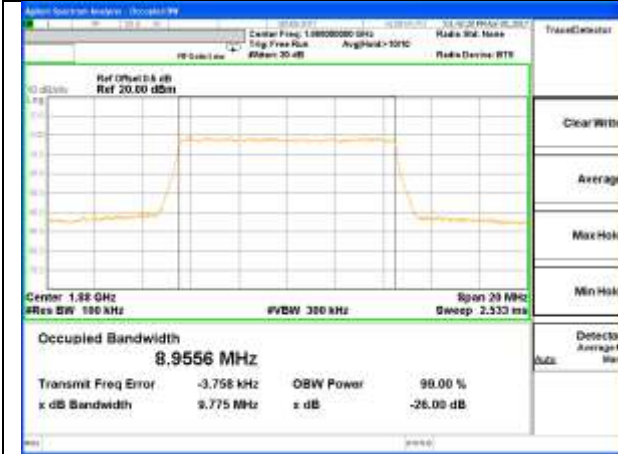

Highest Channel / 5MHz / 16QAM

LTE band 2

LTE band 2 (99% and -26 Bandwidth)

Lowest Channel / 10MHz / QPSK

Lowest Channel / 10MHz / 16QAM

Middle Channel / 10MHz / QPSK

Middle Channel / 10MHz / 16QAM

Highest Channel / 10MHz / QPSK

Highest Channel / 10MHz / 16QAM

LTE band 2

LTE band 2 (99% and -26 Bandwidth)

Lowest Channel / 15MHz / QPSK

Lowest Channel / 15MHz / 16QAM

Middle Channel / 15MHz / QPSK

Middle Channel / 15MHz / 16QAM

Highest Channel / 15MHz / QPSK