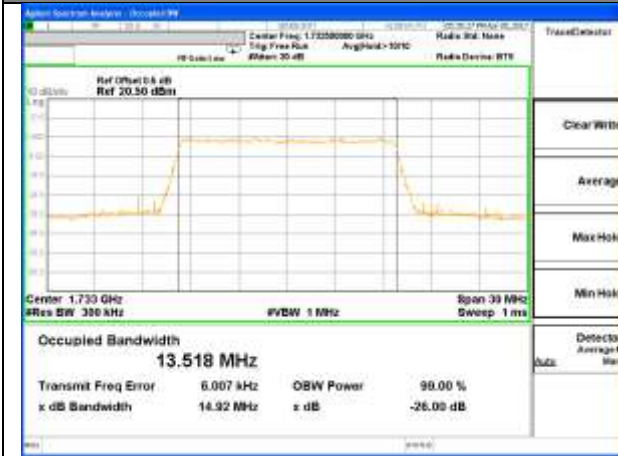

Middle Channel / 5MHz / 16QAM

Highest Channel / 5MHz / QPSK

Highest Channel / 5MHz / 16QAM

LTE band 4

LTE band 4 (99% and -26 Bandwidth)

Lowest Channel / 10MHz / QPSK

Lowest Channel / 10MHz / 16QAM

Middle Channel / 10MHz / QPSK

Middle Channel / 10MHz / 16QAM

Highest Channel / 10MHz / QPSK

Highest Channel / 10MHz / 16QAM

LTE band 4

LTE band 4 (99% and -26 Bandwidth)

Lowest Channel / 15MHz / QPSK

Lowest Channel / 15MHz / 16QAM

Middle Channel / 15MHz / QPSK

Middle Channel / 15MHz / 16QAM

Highest Channel / 15MHz / QPSK

Highest Channel / 15MHz / 16QAM

LTE band 4

LTE band 7

LTE band 7 (99% and -26 Bandwidth)

Lowest Channel / 5MHz / QPSK

Lowest Channel / 5MHz / 16QAM