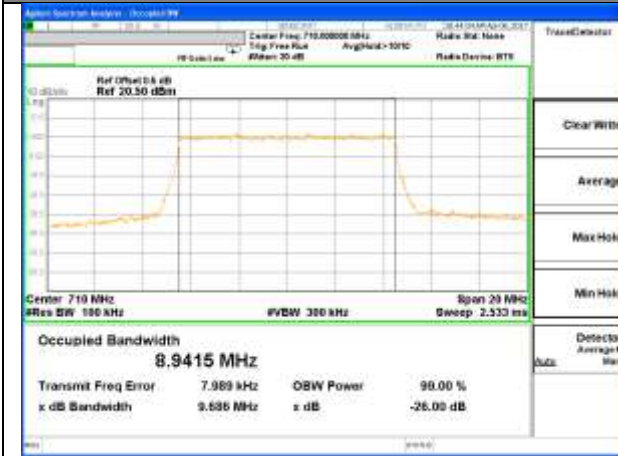

Middle Channel / 10MHz / QPSK