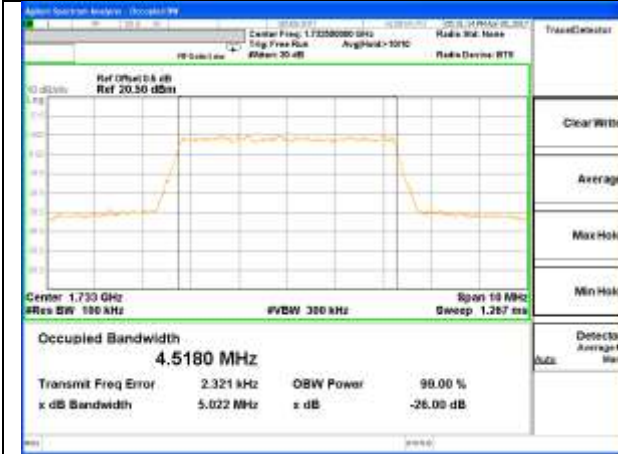

Highest Channel / 20MHz / 16QAM

LTE band 4

LTE band 4 (99% and -26 Bandwidth)

LTE band 4

LTE band 4 (99% and -26 Bandwidth)

Lowest Channel / 3MHz / QPSK

Lowest Channel / 3MHz / 16QAM

Middle Channel / 3MHz / QPSK

Middle Channel / 3MHz / 16QAM

Highest Channel / 3MHz / QPSK

Highest Channel / 3MHz / 16QAM

LTE band 4

LTE band 4 (99% and -26 Bandwidth)

Lowest Channel / 5MHz / QPSK

Lowest Channel / 5MHz / 16QAM

Middle Channel / 5MHz / QPSK

Middle Channel / 5MHz / 16QAM

Highest Channel / 5MHz / QPSK

Highest Channel / 5MHz / 16QAM

LTE band 4

LTE band 4 (99% and -26 Bandwidth)

Lowest Channel / 10MHz / QPSK

Lowest Channel / 10MHz / 16QAM

Middle Channel / 10MHz / QPSK