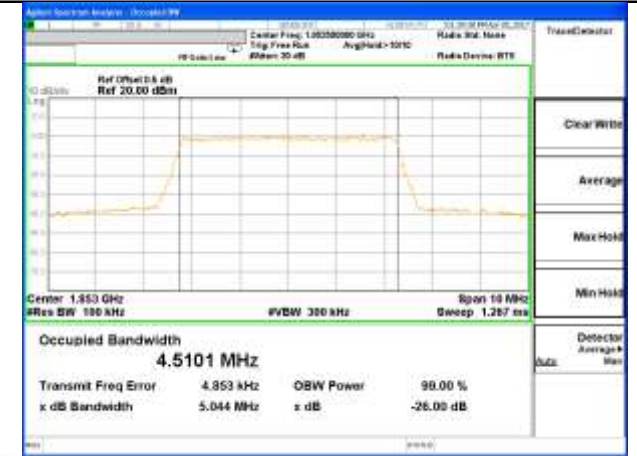

Highest Channel / 1.4MHz / 16QAM

LTE band 2

LTE band 2 (99% and -26 Bandwidth)

Lowest Channel / 3MHz / QPSK

Lowest Channel / 3MHz / 16QAM

Middle Channel / 3MHz / QPSK

Middle Channel / 3MHz / 16QAM

Highest Channel / 3MHz / QPSK

Highest Channel / 3MHz / 16QAM

LTE band 2

LTE band 2 (99% and -26 Bandwidth)

Lowest Channel / 5MHz / QPSK

Lowest Channel / 5MHz / 16QAM

Middle Channel / 5MHz / QPSK

Middle Channel / 5MHz / 16QAM

Highest Channel / 5MHz / QPSK

Highest Channel / 5MHz / 16QAM

LTE band 2

LTE band 2 (99% and -26 Bandwidth)

Lowest Channel / 10MHz / QPSK

Lowest Channel / 10MHz / 16QAM

Middle Channel / 10MHz / QPSK

Middle Channel / 10MHz / 16QAM

Highest Channel / 10MHz / QPSK