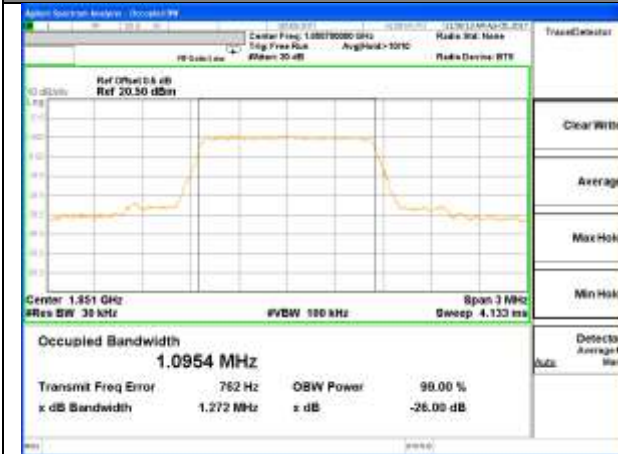

OCCUPIED BANDWIDTH

LTE band 2

LTE band 2 (99% and -26 Bandwidth)

Lowest Channel / 1.4MHz / QPSK

Lowest Channel / 1.4MHz / 16QAM

Middle Channel / 1.4MHz / QPSK

Middle Channel / 1.4MHz / 16QAM

Highest Channel / 1.4MHz / QPSK

Highest Channel / 1.4MHz / 16QAM

LTE band 2

LTE band 2 (99% and -26 Bandwidth)

Lowest Channel / 3MHz / QPSK

Lowest Channel / 3MHz / 16QAM

Middle Channel / 3MHz / QPSK

Middle Channel / 3MHz / 16QAM

Highest Channel / 3MHz / QPSK