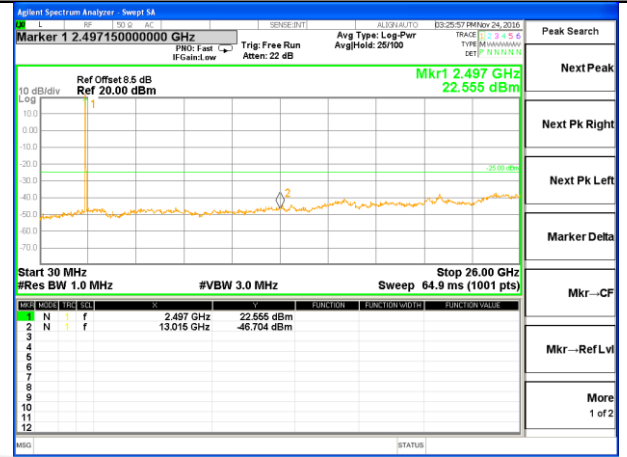

Highest Channel / QPSK

Highest Channel / 16QAM

LTE BAND 7

LTE Band 7 / 15MHz /Emission

Lowest Channel / QPSK

Lowest Channel / 16QAM

Middle Channel / QPSK

Middle Channel / 16QAM

Highest Channel / QPSK

Highest Channel / 16QAM

LTE BAND 7

LTE Band 7 / 20MHz /Emission

Lowest Channel / QPSK

Lowest Channel / 16QAM

Middle Channel / QPSK

Middle Channel / 16QAM

Highest Channel / QPSK

Highest Channel / 16QAM

LTE BAND 17

LTE Band 17 / 5MHz /Emission

Lowest Channel / QPSK

Lowest Channel / 16QAM

Middle Channel / QPSK

Middle Channel / 16QAM