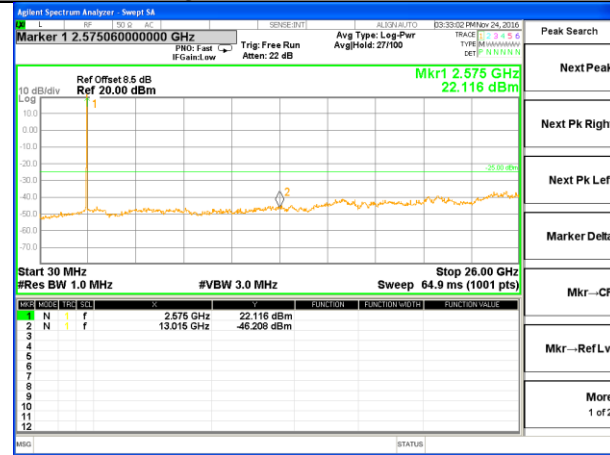

Highest Channel / QPSK

Highest Channel / 16QAM

LTE BAND 7

LTE Band 7 / 5MHz /Emission

Lowest Channel / QPSK

Lowest Channel / 16QAM

Middle Channel / QPSK

Middle Channel / 16QAM

Highest Channel / QPSK

Highest Channel / 16QAM

LTE BAND 7

LTE Band 7 / 10MHz /Emission

Lowest Channel / QPSK

Lowest Channel / 16QAM

Middle Channel / QPSK

Middle Channel / 16QAM

Highest Channel / QPSK

Highest Channel / 16QAM

LTE BAND 7

LTE Band 7 / 15MHz /Emission

Lowest Channel / QPSK

Lowest Channel / 16QAM

Middle Channel / QPSK

Middle Channel / 16QAM

Highest Channel / QPSK

Highest Channel / 16QAM

LTE BAND 7

LTE Band 7 / 20MHz /Emission

Lowest Channel / QPSK

Lowest Channel / 16QAM

Middle Channel / QPSK

Middle Channel / 16QAM