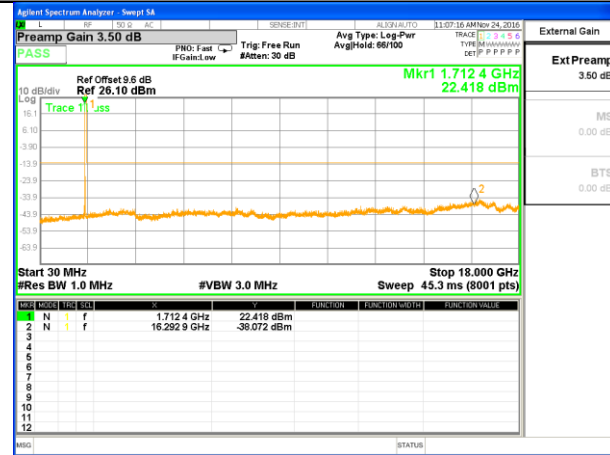

LTE BAND 4

LTE Band 4 / 10MHz /Emission

LTE BAND 4

LTE Band 4 / 15MHz /Emission

Lowest Channel / QPSK

Lowest Channel / 16QAM

Middle Channel / QPSK

Middle Channel / 16QAM

Highest Channel / QPSK

Highest Channel / 16QAM

LTE BAND 4

LTE Band 4 / 20MHz /Emission

Lowest Channel / QPSK

Lowest Channel / 16QAM

Middle Channel / QPSK

Middle Channel / 16QAM

Highest Channel / QPSK

Highest Channel / 16QAM

LTE BAND 7

LTE Band 7 / 5MHz /Emission

Lowest Channel / QPSK

Lowest Channel / 16QAM

Middle Channel / QPSK

Middle Channel / 16QAM