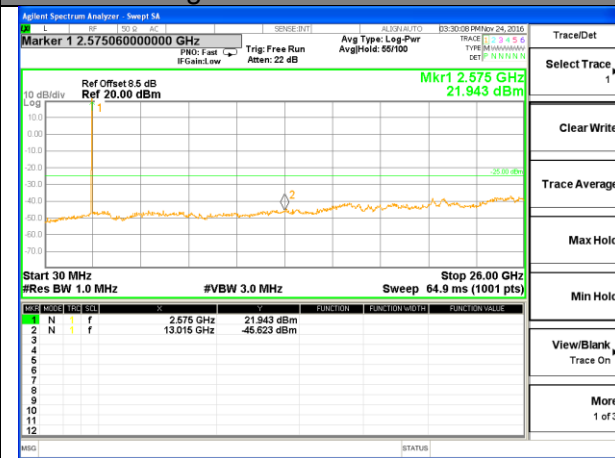

Highest Channel / QPSK

Highest Channel / 16QAM

LTE BAND 7

LTE Band 7 / 10MHz /Emission

Lowest Channel / QPSK

Lowest Channel / 16QAM

Middle Channel / QPSK

Middle Channel / 16QAM

Highest Channel / QPSK

Highest Channel / 16QAM

LTE BAND 7

LTE Band 7 / 15MHz /Emission

Lowest Channel / QPSK

Lowest Channel / 16QAM

Middle Channel / QPSK

Middle Channel / 16QAM

Highest Channel / QPSK

Highest Channel / 16QAM

LTE BAND 7

LTE Band 7 / 20MHz /Emission

Lowest Channel / QPSK

Lowest Channel / 16QAM

Middle Channel / QPSK

Middle Channel / 16QAM