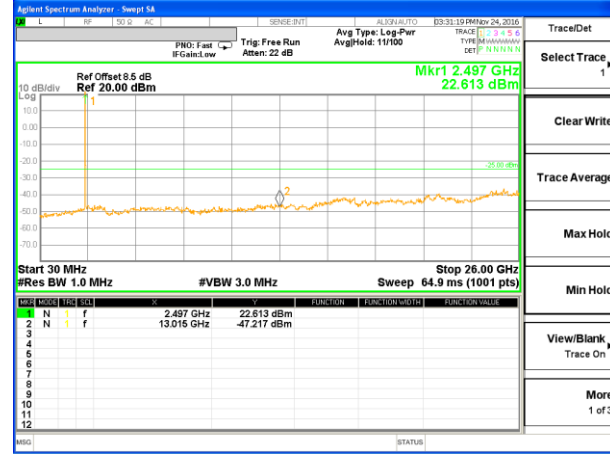

Highest Channel / QPSK

Highest Channel / 16QAM

LTE BAND 7

LTE Band 7 / 5MHz /Emission

Lowest Channel / QPSK

Lowest Channel / 16QAM

Middle Channel / QPSK

Middle Channel / 16QAM

Highest Channel / QPSK

Highest Channel / 16QAM

LTE BAND 7

LTE Band 7 / 10MHz /Emission

Lowest Channel / QPSK

Lowest Channel / 16QAM

Middle Channel / QPSK

Middle Channel / 16QAM

Highest Channel / QPSK

Highest Channel / 16QAM

LTE BAND 7

LTE Band 7 / 15MHz /Emission

Lowest Channel / QPSK

Lowest Channel / 16QAM

Middle Channel / QPSK

Middle Channel / 16QAM