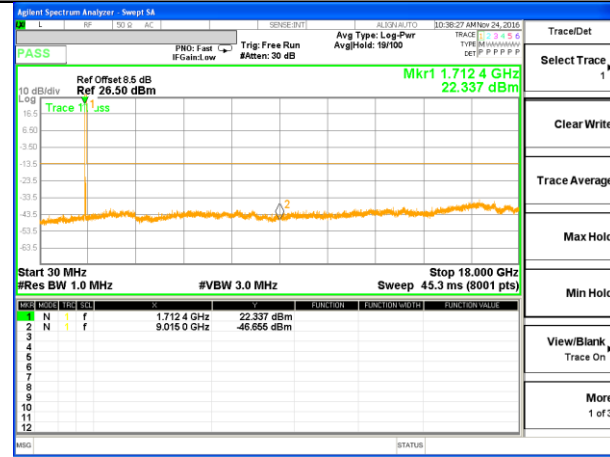

LTE BAND 4

LTE Band 4 / 10MHz /Emission

LTE BAND 4

LTE Band 4 / 15MHz /Emission

Lowest Channel / QPSK

Lowest Channel / 16QAM

Middle Channel / QPSK

Middle Channel / 16QAM

Highest Channel / QPSK

Highest Channel / 16QAM

LTE BAND 4

LTE Band 4 / 20MHz /Emission

Lowest Channel / QPSK

Lowest Channel / 16QAM

Middle Channel / QPSK

Middle Channel / 16QAM

Highest Channel / QPSK

Highest Channel / 16QAM

LTE BAND 7

LTE Band 7 / 5MHz /Emission

Lowest Channel / QPSK

Lowest Channel / 16QAM

Middle Channel / QPSK

Middle Channel / 16QAM

Highest Channel / QPSK

Highest Channel / 16QAM

LTE BAND 7

LTE Band 7 / 10MHz /Emission

Lowest Channel / QPSK

Lowest Channel / 16QAM

Middle Channel / QPSK

Middle Channel / 16QAM