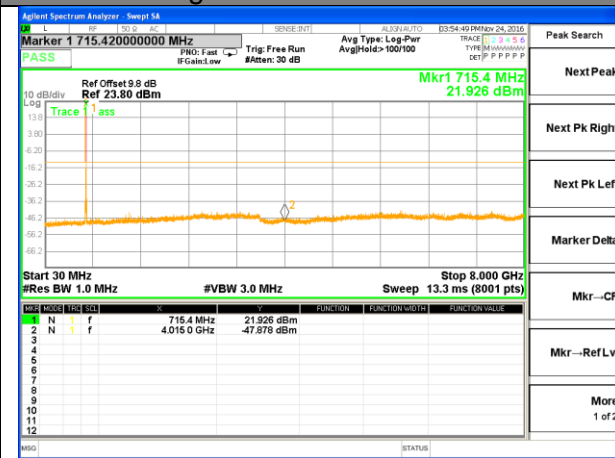

Highest Channel / QPSK

Highest Channel / 16QAM

LTE BAND 17

LTE Band 17 / 5MHz /Emission

Lowest Channel / QPSK

Lowest Channel / 16QAM

Middle Channel / QPSK

Middle Channel / 16QAM

Highest Channel / QPSK

Highest Channel / 16QAM

LTE BAND 17

LTE Band 17 / 10MHz /Emission

Lowest Channel / QPSK

Lowest Channel / 16QAM

Middle Channel / QPSK

Middle Channel / 16QAM

Highest Channel / QPSK

Highest Channel / 16QAM