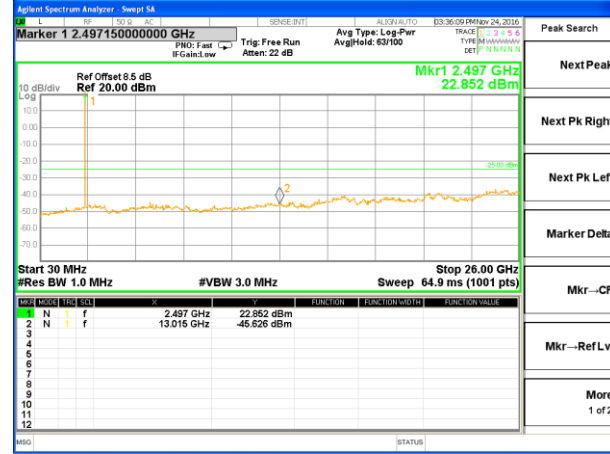

Highest Channel / QPSK

Highest Channel / 16QAM

LTE BAND 4

LTE Band 4 / 20MHz /Emission

Lowest Channel / QPSK

Lowest Channel / 16QAM

Middle Channel / QPSK

Middle Channel / 16QAM

Highest Channel / QPSK

Highest Channel / 16QAM

LTE BAND 7

LTE Band 7 / 5MHz /Emission

Lowest Channel / QPSK

Lowest Channel / 16QAM

Middle Channel / QPSK

Middle Channel / 16QAM

Highest Channel / QPSK

Highest Channel / 16QAM

LTE BAND 7

LTE Band 7 / 10MHz /Emission

Lowest Channel / QPSK

Lowest Channel / 16QAM

Middle Channel / QPSK

Middle Channel / 16QAM

Highest Channel / QPSK

Highest Channel / 16QAM

LTE BAND 7

LTE Band 7 / 15MHz /Emission

Lowest Channel / QPSK

Lowest Channel / 16QAM

Middle Channel / QPSK

Middle Channel / 16QAM