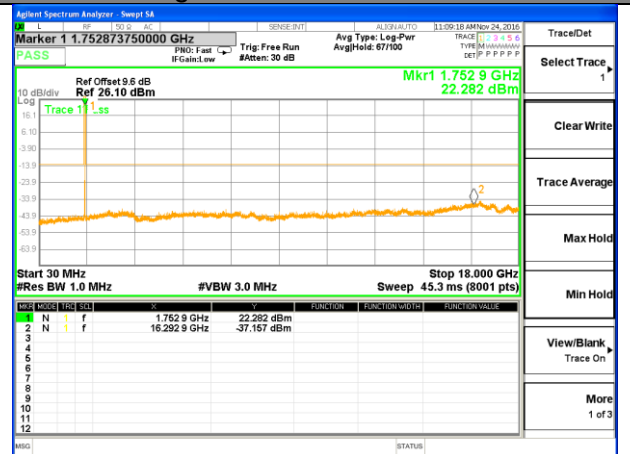

LTE BAND 4

LTE Band 4 / 10MHz /Emission

LTE BAND 4

LTE Band 4 / 15MHz /Emission

Lowest Channel / QPSK

Lowest Channel / 16QAM

Middle Channel / QPSK

Middle Channel / 16QAM

Highest Channel / QPSK

Highest Channel / 16QAM

LTE BAND 4

LTE Band 4 / 20MHz /Emission

Lowest Channel / QPSK

Lowest Channel / 16QAM

Middle Channel / QPSK

Middle Channel / 16QAM

Highest Channel / QPSK

Highest Channel / 16QAM

LTE BAND 7

LTE Band 7 / 5MHz /Emission

Lowest Channel / QPSK

Lowest Channel / 16QAM

Middle Channel / QPSK

Middle Channel / 16QAM