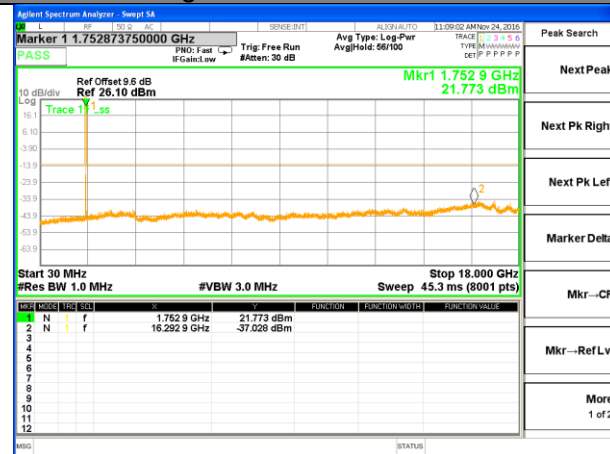

LTE BAND 4

LTE Band 4 / 10MHz /Emission

LTE BAND 4

LTE Band 4 / 15MHz /Emission

Lowest Channel / QPSK

Lowest Channel / 16QAM

Middle Channel / QPSK

Middle Channel / 16QAM

Highest Channel / QPSK

Highest Channel / 16QAM

LTE BAND 4

LTE Band 4 / 20MHz /Emission

Lowest Channel / QPSK

Lowest Channel / 16QAM

Middle Channel / QPSK

Middle Channel / 16QAM

Highest Channel / QPSK

Highest Channel / 16QAM

LTE BAND 7

LTE Band 7 / 5MHz /Emission

Lowest Channel / QPSK

Lowest Channel / 16QAM

Middle Channel / QPSK

Middle Channel / 16QAM