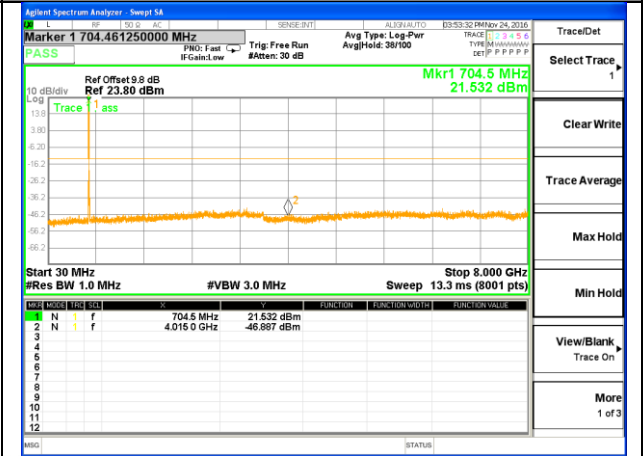

Highest Channel / QPSK

Highest Channel / 16QAM

LTE BAND 17

LTE Band 17 / 5MHz /Emission

Lowest Channel / QPSK

Lowest Channel / 16QAM

Middle Channel / QPSK

Middle Channel / 16QAM

Highest Channel / QPSK

Highest Channel / 16QAM

LTE BAND 17

LTE Band 17 / 10MHz /Emission

Lowest Channel / QPSK

Lowest Channel / 16QAM

Middle Channel / QPSK

Middle Channel / 16QAM

Highest Channel / QPSK

Highest Channel / 16QAM