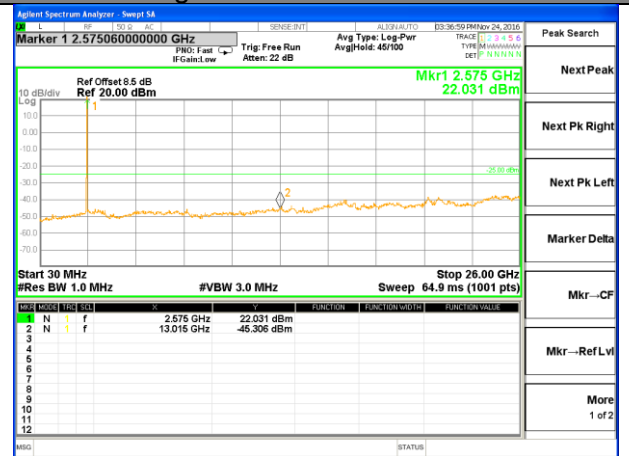

Highest Channel / QPSK

Highest Channel / 16QAM

LTE BAND 4

LTE Band 4 / 20MHz /Emission

Lowest Channel / QPSK

Lowest Channel / 16QAM

Middle Channel / QPSK

Middle Channel / 16QAM

Highest Channel / QPSK

Highest Channel / 16QAM

LTE BAND 7

LTE Band 7 / 5MHz /Emission

Lowest Channel / QPSK

Lowest Channel / 16QAM

Middle Channel / QPSK

Middle Channel / 16QAM

Highest Channel / QPSK

Highest Channel / 16QAM

LTE BAND 7

LTE Band 7 / 10MHz /Emission

Lowest Channel / QPSK

Lowest Channel / 16QAM

Middle Channel / QPSK

Middle Channel / 16QAM

Highest Channel / QPSK

Highest Channel / 16QAM

LTE BAND 7

LTE Band 7 / 15MHz /Emission

Lowest Channel / QPSK

Lowest Channel / 16QAM

Middle Channel / QPSK

Middle Channel / 16QAM