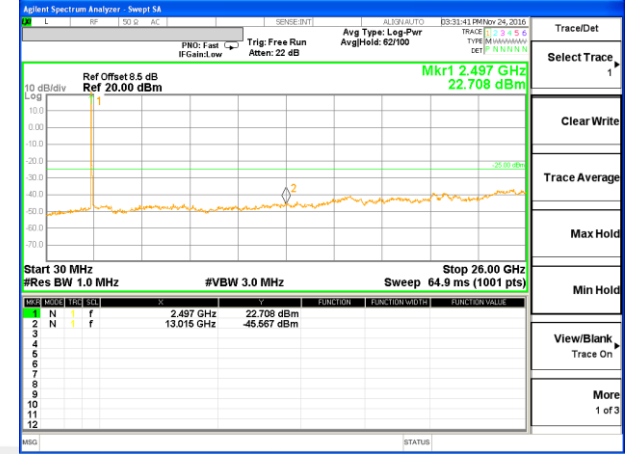

Highest Channel / QPSK

Highest Channel / 16QAM

LTE BAND 7

LTE Band 7 / 5MHz /Emission

Lowest Channel / QPSK

Lowest Channel / 16QAM

Middle Channel / QPSK

Middle Channel / 16QAM

Highest Channel / QPSK

Highest Channel / 16QAM

LTE BAND 7

LTE Band 7 / 10MHz /Emission

Lowest Channel / QPSK

Lowest Channel / 16QAM

Middle Channel / QPSK

Middle Channel / 16QAM

Highest Channel / QPSK

Highest Channel / 16QAM

LTE BAND 7

LTE Band 7 / 15MHz /Emission

Lowest Channel / QPSK

Lowest Channel / 16QAM

Middle Channel / QPSK

Middle Channel / 16QAM

Highest Channel / QPSK

Highest Channel / 16QAM

LTE BAND 7

LTE Band 7 / 20MHz /Emission

Lowest Channel / QPSK

Lowest Channel / 16QAM

Middle Channel / QPSK

Middle Channel / 16QAM