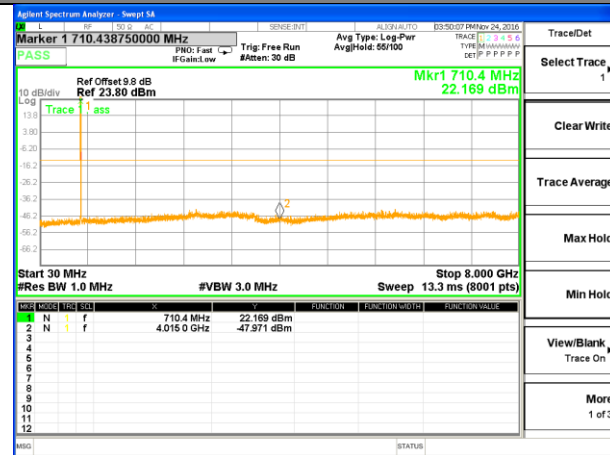

Highest Channel / QPSK

Highest Channel / 16QAM

LTE BAND 7

LTE Band 7 / 20MHz /Emission

Lowest Channel / QPSK

Lowest Channel / 16QAM

Middle Channel / QPSK

Middle Channel / 16QAM

Highest Channel / QPSK

Highest Channel / 16QAM

LTE BAND 17

LTE Band 17 / 5MHz /Emission

Lowest Channel / QPSK

Lowest Channel / 16QAM

Middle Channel / QPSK

Middle Channel / 16QAM

Highest Channel / QPSK

Highest Channel / 16QAM

LTE BAND 17

LTE Band 17 / 10MHz /Emission

Lowest Channel / QPSK

Lowest Channel / 16QAM

Middle Channel / QPSK

Middle Channel / 16QAM