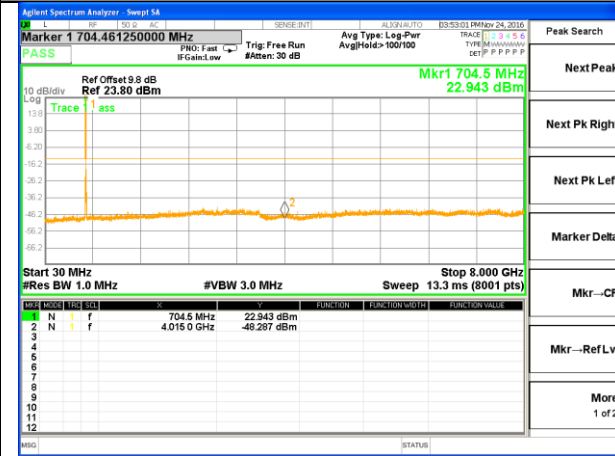

Highest Channel / QPSK

Highest Channel / 16QAM

LTE BAND 17

LTE Band 17 / 5MHz /Emission

Lowest Channel / QPSK

Lowest Channel / 16QAM

Middle Channel / QPSK

Middle Channel / 16QAM

Highest Channel / QPSK

Highest Channel / 16QAM

LTE BAND 17

LTE Band 17 / 10MHz /Emission

Lowest Channel / QPSK

Lowest Channel / 16QAM

Middle Channel / QPSK

Middle Channel / 16QAM

Highest Channel / QPSK

Highest Channel / 16QAM