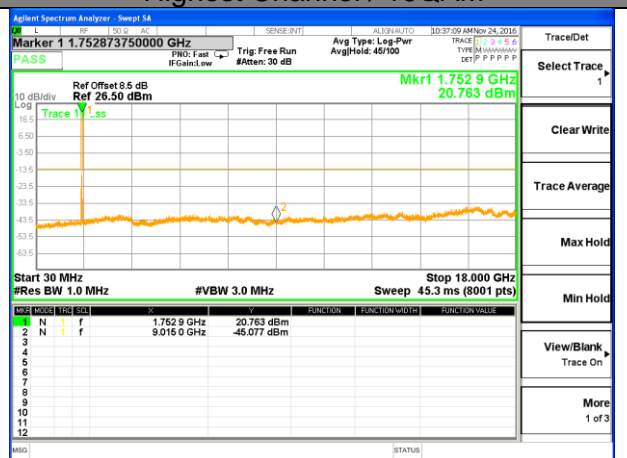

LTE BAND 4

LTE Band 4 / 10MHz /Emission

LTE BAND 4

LTE Band 4 / 15MHz /Emission

Lowest Channel / QPSK

Lowest Channel / 16QAM

Middle Channel / QPSK

Middle Channel / 16QAM

Highest Channel / QPSK

Highest Channel / 16QAM

LTE BAND 4

LTE Band 4 / 20MHz /Emission

Lowest Channel / QPSK

Lowest Channel / 16QAM

Middle Channel / QPSK

Middle Channel / 16QAM

Highest Channel / QPSK

Highest Channel / 16QAM

LTE BAND 7

LTE Band 7 / 5MHz /Emission

Lowest Channel / QPSK

Lowest Channel / 16QAM

Middle Channel / QPSK

Middle Channel / 16QAM

Highest Channel / QPSK

Highest Channel / 16QAM

LTE BAND 7

LTE Band 7 / 10MHz /Emission

Lowest Channel / QPSK

Lowest Channel / 16QAM

Middle Channel / QPSK

Middle Channel / 16QAM