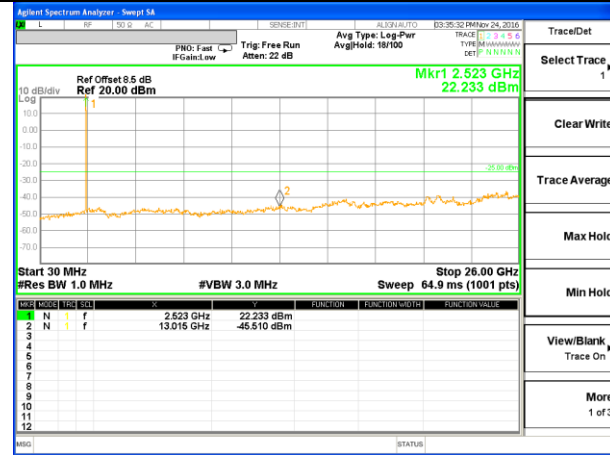

Highest Channel / QPSK

Highest Channel / 16QAM

LTE BAND 4

LTE Band 4 / 20MHz /Emission

Lowest Channel / QPSK

Lowest Channel / 16QAM

Middle Channel / QPSK

Middle Channel / 16QAM

Highest Channel / QPSK

Highest Channel / 16QAM

LTE BAND 7

LTE Band 7 / 5MHz /Emission

Lowest Channel / QPSK

Lowest Channel / 16QAM

Middle Channel / QPSK

Middle Channel / 16QAM

Highest Channel / QPSK

Highest Channel / 16QAM

LTE BAND 7

LTE Band 7 / 10MHz /Emission

Lowest Channel / QPSK

Lowest Channel / 16QAM

Middle Channel / QPSK

Middle Channel / 16QAM

Highest Channel / QPSK

Highest Channel / 16QAM

LTE BAND 7

LTE Band 7 / 15MHz /Emission

Lowest Channel / QPSK

Lowest Channel / 16QAM

Middle Channel / QPSK

Middle Channel / 16QAM