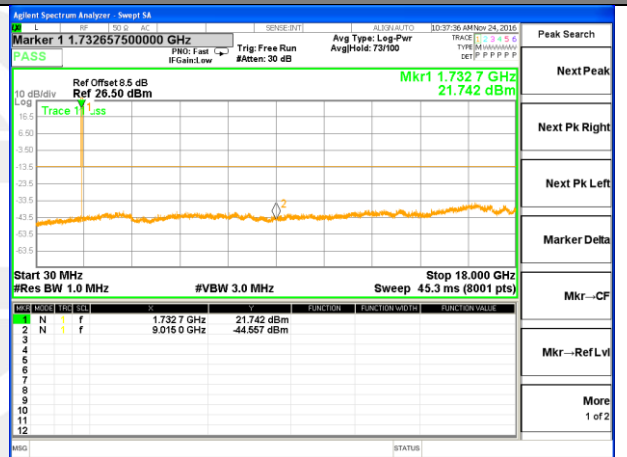

LTE BAND 4

LTE Band 4 / 10MHz /Emission

LTE BAND 4

LTE Band 4 / 15MHz /Emission

Lowest Channel / QPSK

Lowest Channel / 16QAM

Middle Channel / QPSK

Middle Channel / 16QAM

Highest Channel / QPSK

Highest Channel / 16QAM

LTE BAND 4

LTE Band 4 / 20MHz /Emission

Lowest Channel / QPSK

Lowest Channel / 16QAM

Middle Channel / QPSK

Middle Channel / 16QAM

Highest Channel / QPSK

Highest Channel / 16QAM

LTE BAND 7

LTE Band 7 / 5MHz /Emission

Lowest Channel / QPSK

Lowest Channel / 16QAM

Middle Channel / QPSK

Middle Channel / 16QAM

Highest Channel / QPSK

Highest Channel / 16QAM

LTE BAND 7

LTE Band 7 / 10MHz /Emission

Lowest Channel / QPSK

Lowest Channel / 16QAM

Middle Channel / QPSK

Middle Channel / 16QAM