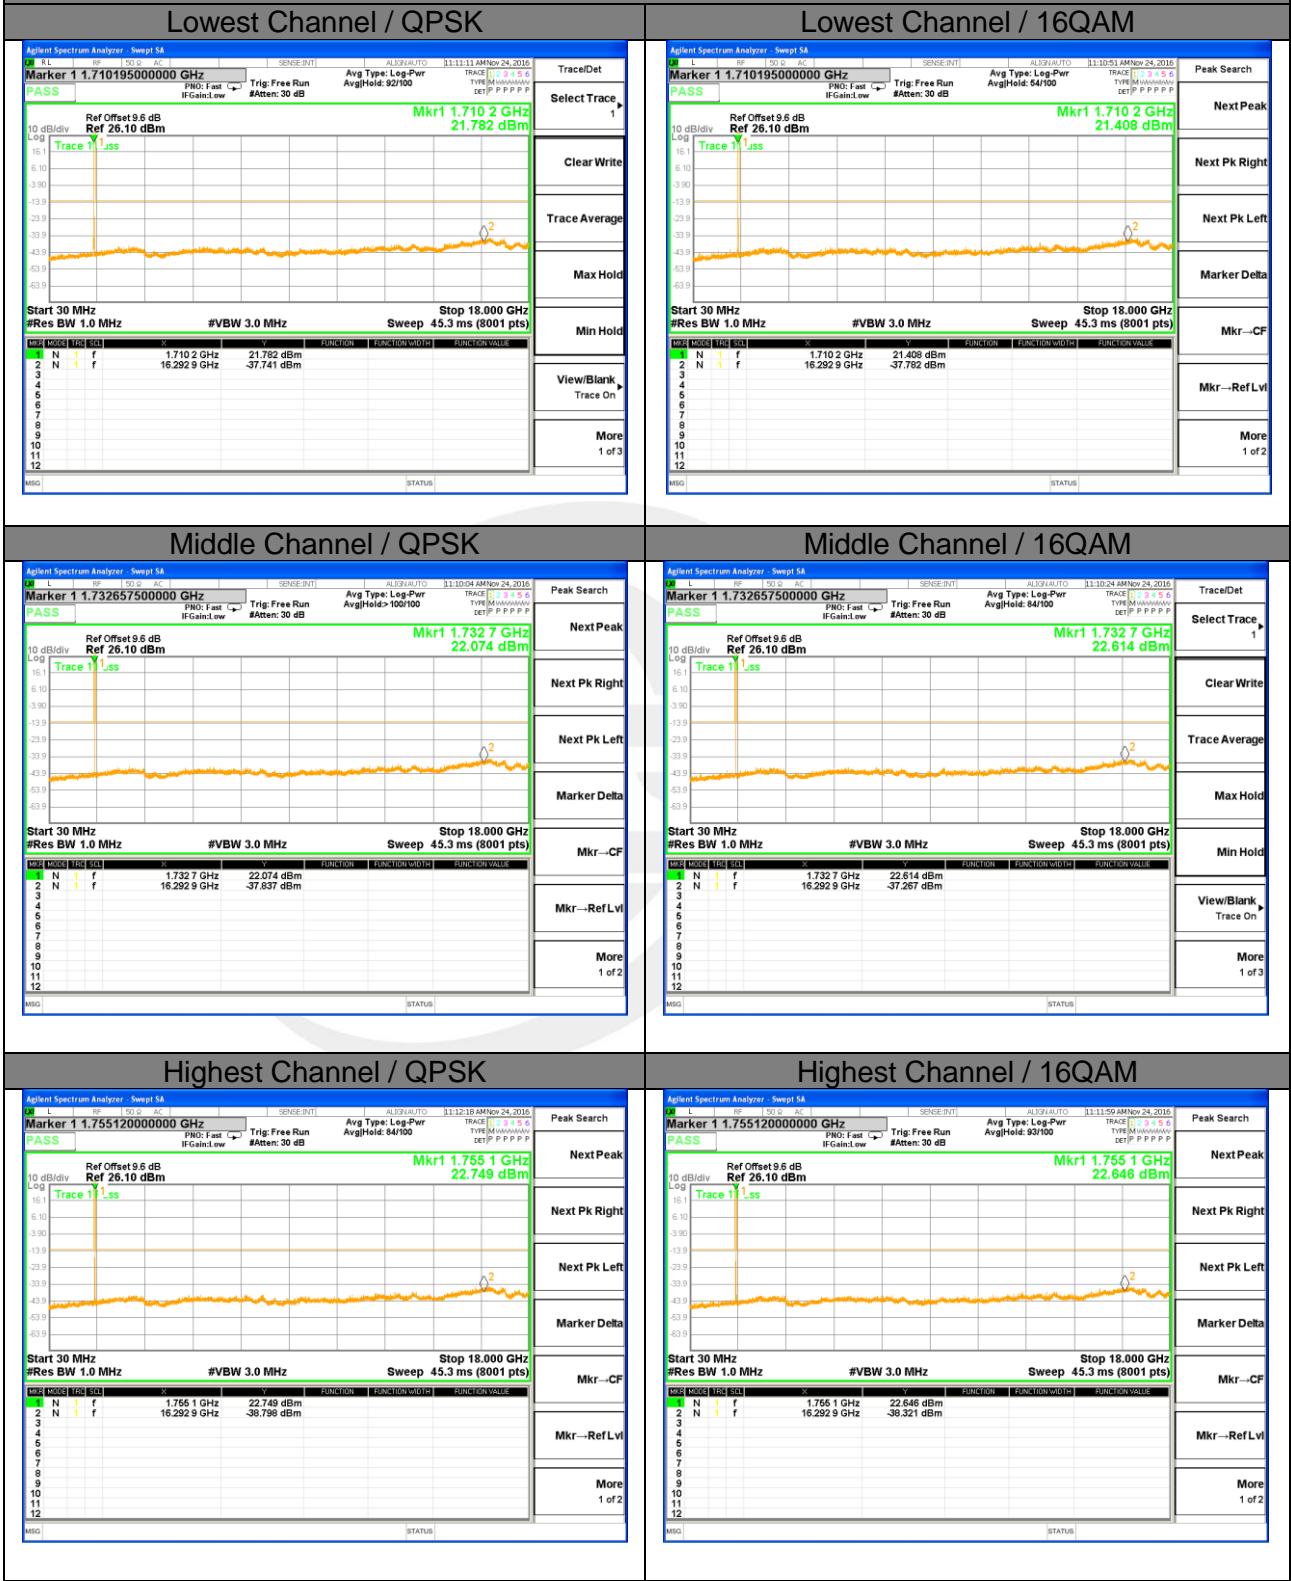

LTE BAND 4

LTE Band 4 / 10MHz /Emission

LTE BAND 4

LTE Band 4 / 15MHz /Emission

Lowest Channel / QPSK

Lowest Channel / 16QAM

Middle Channel / QPSK

Middle Channel / 16QAM

Highest Channel / QPSK

Highest Channel / 16QAM

LTE BAND 4

LTE Band 4 / 20MHz /Emission

Lowest Channel / QPSK

Lowest Channel / 16QAM

Middle Channel / QPSK

Middle Channel / 16QAM

Highest Channel / QPSK

Highest Channel / 16QAM

LTE BAND 7

LTE Band 7 / 5MHz /Emission

Lowest Channel / QPSK

Lowest Channel / 16QAM

Middle Channel / QPSK

Middle Channel / 16QAM

Highest Channel / QPSK

Highest Channel / 16QAM

LTE BAND 7

LTE Band 7 / 10MHz /Emission

Lowest Channel / QPSK

Lowest Channel / 16QAM

Middle Channel / QPSK

Middle Channel / 16QAM