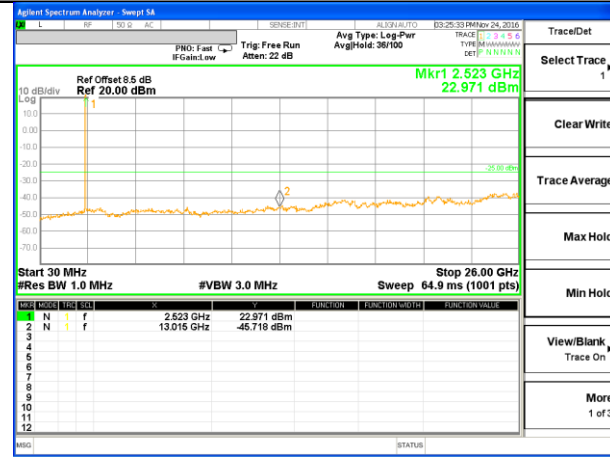

Highest Channel / QPSK

Highest Channel / 16QAM

LTE BAND 7

LTE Band 7 / 15MHz /Emission

Lowest Channel / QPSK

Lowest Channel / 16QAM

Middle Channel / QPSK

Middle Channel / 16QAM

Highest Channel / QPSK

Highest Channel / 16QAM

LTE BAND 7

LTE Band 7 / 20MHz /Emission

Lowest Channel / QPSK

Lowest Channel / 16QAM

Middle Channel / QPSK

Middle Channel / 16QAM

Highest Channel / QPSK

Highest Channel / 16QAM

LTE BAND 17

LTE Band 17 / 5MHz /Emission

Lowest Channel / QPSK

Lowest Channel / 16QAM

Middle Channel / QPSK

Middle Channel / 16QAM