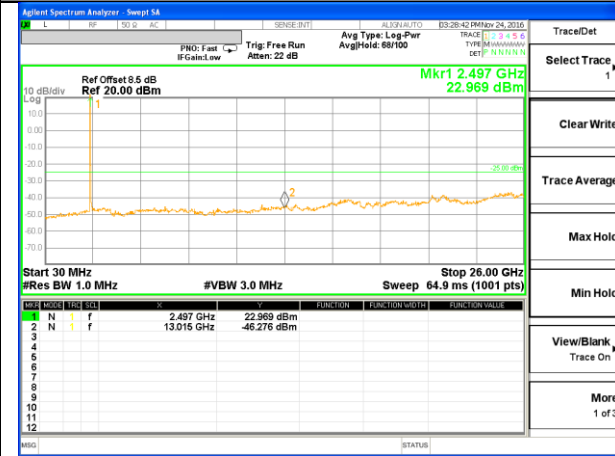

Highest Channel / QPSK

Highest Channel / 16QAM

LTE BAND 7

LTE Band 7 / 10MHz /Emission

Lowest Channel / QPSK

Lowest Channel / 16QAM

Middle Channel / QPSK

Middle Channel / 16QAM

Highest Channel / QPSK

Highest Channel / 16QAM

LTE BAND 7

LTE Band 7 / 15MHz /Emission

Lowest Channel / QPSK

Lowest Channel / 16QAM

Middle Channel / QPSK

Middle Channel / 16QAM

Highest Channel / QPSK

Highest Channel / 16QAM

LTE BAND 7

LTE Band 7 / 20MHz /Emission

Lowest Channel / QPSK

Lowest Channel / 16QAM

Middle Channel / QPSK

Middle Channel / 16QAM