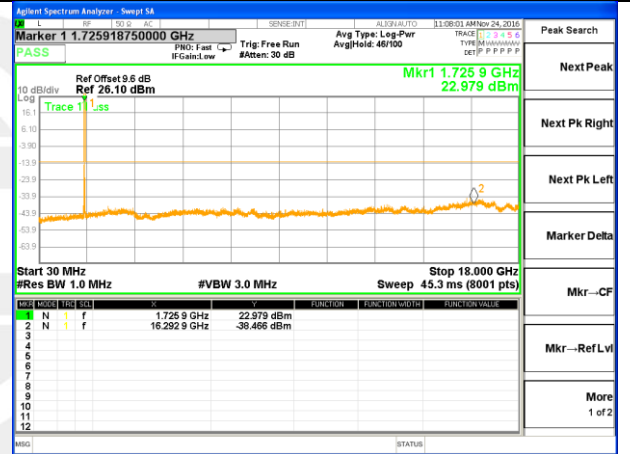

LTE BAND 4

LTE Band 4 / 10MHz /Emission

LTE BAND 4

LTE Band 4 / 15MHz /Emission

Lowest Channel / QPSK

Lowest Channel / 16QAM

Middle Channel / QPSK

Middle Channel / 16QAM

Highest Channel / QPSK

Highest Channel / 16QAM

LTE BAND 4

LTE Band 4 / 20MHz /Emission

Lowest Channel / QPSK

Lowest Channel / 16QAM

Middle Channel / QPSK

Middle Channel / 16QAM

Highest Channel / QPSK

Highest Channel / 16QAM

LTE BAND 7

LTE Band 7 / 5MHz /Emission

Lowest Channel / QPSK

Lowest Channel / 16QAM

Middle Channel / QPSK

Middle Channel / 16QAM