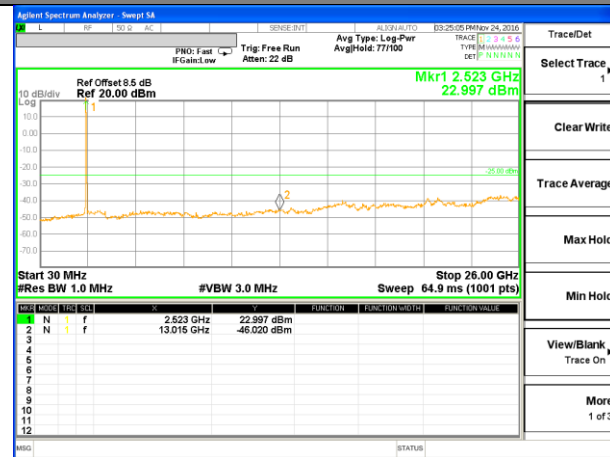

Highest Channel / QPSK

Highest Channel / 16QAM

LTE BAND 7

LTE Band 7 / 15MHz /Emission

Lowest Channel / QPSK

Lowest Channel / 16QAM

Middle Channel / QPSK

Middle Channel / 16QAM

Highest Channel / QPSK

Highest Channel / 16QAM

LTE BAND 7

LTE Band 7 / 20MHz /Emission

Lowest Channel / QPSK

Lowest Channel / 16QAM

Middle Channel / QPSK

Middle Channel / 16QAM

Highest Channel / QPSK

Highest Channel / 16QAM

LTE BAND 17

LTE Band 17 / 5MHz /Emission

Lowest Channel / QPSK

Lowest Channel / 16QAM

Middle Channel / QPSK

Middle Channel / 16QAM