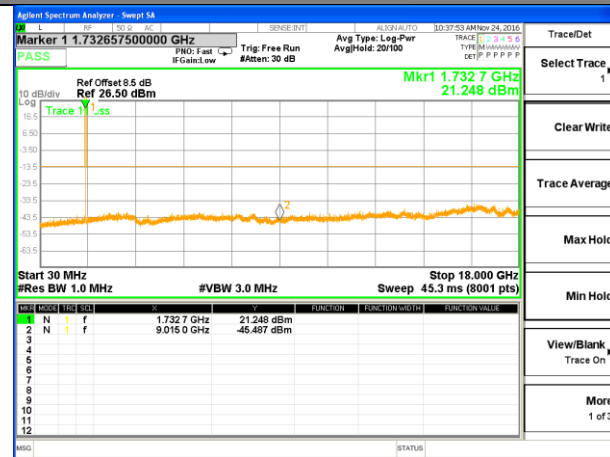

LTE BAND 4

LTE Band 4 / 10MHz /Emission

LTE BAND 4

LTE Band 4 / 15MHz /Emission

Lowest Channel / QPSK

Lowest Channel / 16QAM

Middle Channel / QPSK

Middle Channel / 16QAM

Highest Channel / QPSK

Highest Channel / 16QAM

LTE BAND 4

LTE Band 4 / 20MHz /Emission

Lowest Channel / QPSK

Lowest Channel / 16QAM

Middle Channel / QPSK

Middle Channel / 16QAM

Highest Channel / QPSK

Highest Channel / 16QAM

LTE BAND 7

LTE Band 7 / 5MHz /Emission

Lowest Channel / QPSK

Lowest Channel / 16QAM

Middle Channel / QPSK

Middle Channel / 16QAM

Highest Channel / QPSK

Highest Channel / 16QAM

LTE BAND 7

LTE Band 7 / 10MHz /Emission

Lowest Channel / QPSK

Lowest Channel / 16QAM

Middle Channel / QPSK

Middle Channel / 16QAM