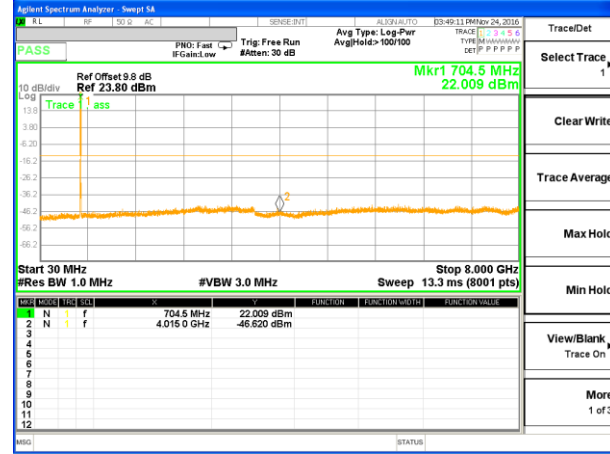

Highest Channel / QPSK

Highest Channel / 16QAM

LTE BAND 7

LTE Band 7 / 20MHz /Emission

Lowest Channel / QPSK

Lowest Channel / 16QAM

Middle Channel / QPSK

Middle Channel / 16QAM

Highest Channel / QPSK

Highest Channel / 16QAM

LTE BAND 17

LTE Band 17 / 5MHz /Emission

Lowest Channel / QPSK

Lowest Channel / 16QAM

Middle Channel / QPSK

Middle Channel / 16QAM

Highest Channel / QPSK

Highest Channel / 16QAM

LTE BAND 17

LTE Band 17 / 10MHz /Emission

Lowest Channel / QPSK

Lowest Channel / 16QAM

Middle Channel / QPSK

Middle Channel / 16QAM