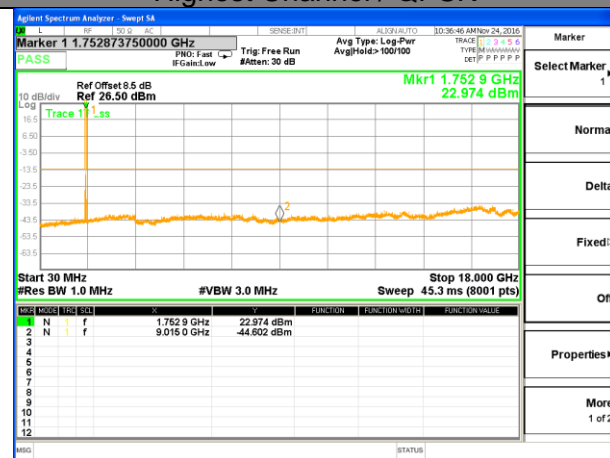

LTE BAND 4

LTE Band 4 / 10MHz /Emission

LTE BAND 4

LTE Band 4 / 15MHz /Emission

Lowest Channel / QPSK

Lowest Channel / 16QAM

Middle Channel / QPSK

Middle Channel / 16QAM

Highest Channel / QPSK

Highest Channel / 16QAM

LTE BAND 4

LTE Band 4 / 20MHz /Emission

Lowest Channel / QPSK

Lowest Channel / 16QAM

Middle Channel / QPSK

Middle Channel / 16QAM

Highest Channel / QPSK

Highest Channel / 16QAM

LTE BAND 7

LTE Band 7 / 5MHz /Emission

Lowest Channel / QPSK

Lowest Channel / 16QAM

Middle Channel / QPSK

Middle Channel / 16QAM

Highest Channel / QPSK

Highest Channel / 16QAM

LTE BAND 7

LTE Band 7 / 10MHz /Emission

Lowest Channel / QPSK

Lowest Channel / 16QAM

Middle Channel / QPSK

Middle Channel / 16QAM