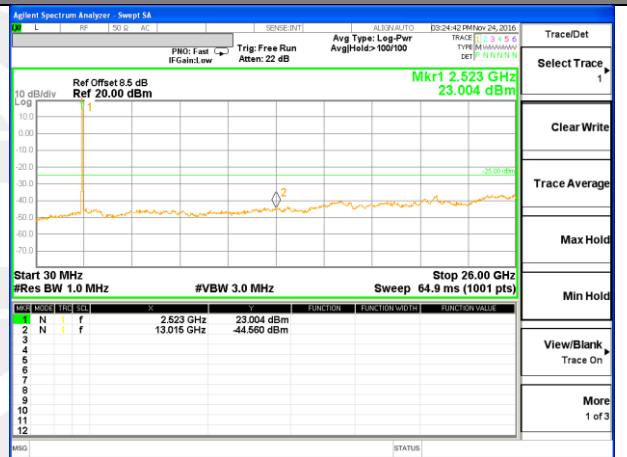

Highest Channel / QPSK

Highest Channel / 16QAM

LTE BAND 7

LTE Band 7 / 15MHz /Emission

Lowest Channel / QPSK

Lowest Channel / 16QAM

Middle Channel / QPSK

Middle Channel / 16QAM

Highest Channel / QPSK

Highest Channel / 16QAM

LTE BAND 7

LTE Band 7 / 20MHz /Emission

Lowest Channel / QPSK

Lowest Channel / 16QAM

Middle Channel / QPSK

Middle Channel / 16QAM

Highest Channel / QPSK

Highest Channel / 16QAM

LTE BAND 17

LTE Band 17 / 5MHz /Emission

Lowest Channel / QPSK

Lowest Channel / 16QAM

Middle Channel / QPSK

Middle Channel / 16QAM