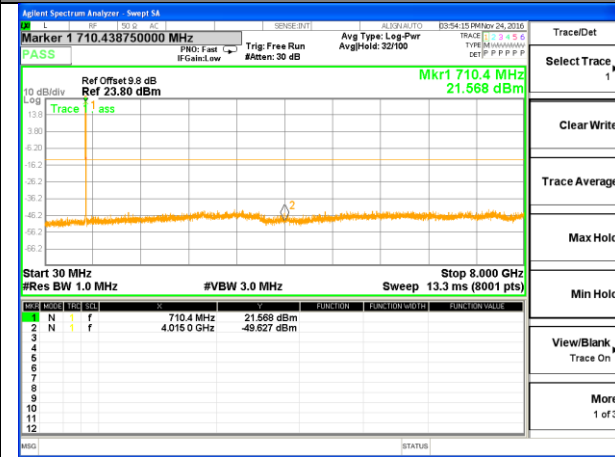

Highest Channel / QPSK

Highest Channel / 16QAM

LTE BAND 17

LTE Band 17 / 5MHz /Emission

Lowest Channel / QPSK

Lowest Channel / 16QAM

Middle Channel / QPSK

Middle Channel / 16QAM

Highest Channel / QPSK

Highest Channel / 16QAM

LTE BAND 17

LTE Band 17 / 10MHz /Emission

Lowest Channel / QPSK

Lowest Channel / 16QAM

Middle Channel / QPSK

Middle Channel / 16QAM

Highest Channel / QPSK

Highest Channel / 16QAM