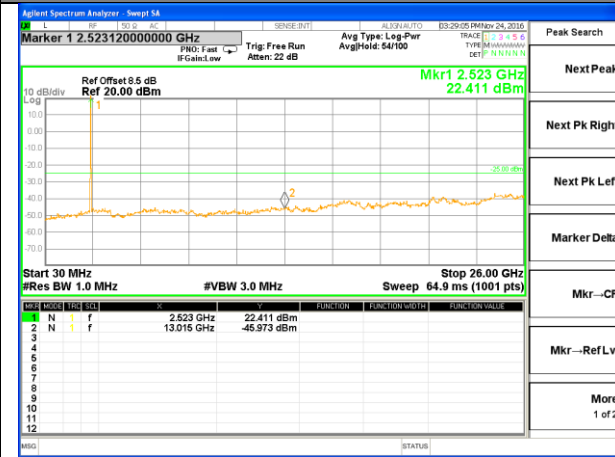

Highest Channel / QPSK

Highest Channel / 16QAM

LTE BAND 7

LTE Band 7 / 10MHz /Emission

Lowest Channel / QPSK

Lowest Channel / 16QAM

Middle Channel / QPSK

Middle Channel / 16QAM

Highest Channel / QPSK

Highest Channel / 16QAM

LTE BAND 7

LTE Band 7 / 15MHz /Emission

Lowest Channel / QPSK

Lowest Channel / 16QAM

Middle Channel / QPSK

Middle Channel / 16QAM

Highest Channel / QPSK

Highest Channel / 16QAM

LTE BAND 7

LTE Band 7 / 20MHz /Emission

Lowest Channel / QPSK

Lowest Channel / 16QAM

Middle Channel / QPSK

Middle Channel / 16QAM