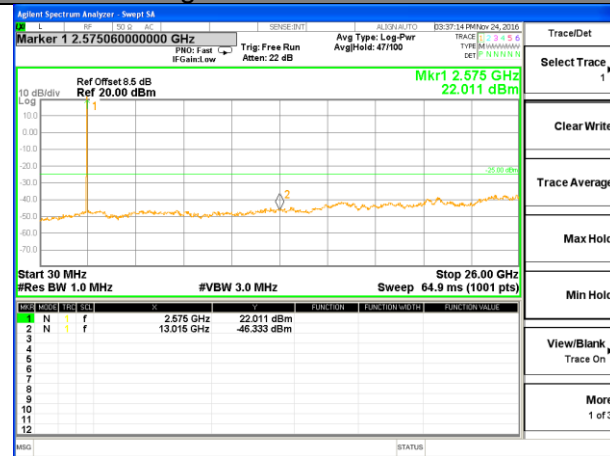

Highest Channel / QPSK

Highest Channel / 16QAM

LTE BAND 4

LTE Band 4 / 20MHz /Emission

Lowest Channel / QPSK

Lowest Channel / 16QAM

Middle Channel / QPSK

Middle Channel / 16QAM

Highest Channel / QPSK

Highest Channel / 16QAM

LTE BAND 7

LTE Band 7 / 5MHz /Emission

Lowest Channel / QPSK

Lowest Channel / 16QAM

Middle Channel / QPSK

Middle Channel / 16QAM

Highest Channel / QPSK

Highest Channel / 16QAM

LTE BAND 7

LTE Band 7 / 10MHz /Emission

Lowest Channel / QPSK

Lowest Channel / 16QAM

Middle Channel / QPSK

Middle Channel / 16QAM

Highest Channel / QPSK

Highest Channel / 16QAM

LTE BAND 7

LTE Band 7 / 15MHz /Emission

Lowest Channel / QPSK

Lowest Channel / 16QAM

Middle Channel / QPSK

Middle Channel / 16QAM