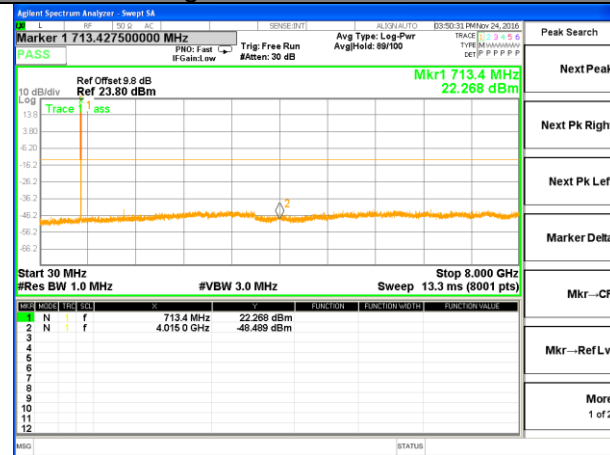

Highest Channel / QPSK

Highest Channel / 16QAM

LTE BAND 7

LTE Band 7 / 20MHz /Emission

Lowest Channel / QPSK

Lowest Channel / 16QAM

Middle Channel / QPSK

Middle Channel / 16QAM

Highest Channel / QPSK

Highest Channel / 16QAM

LTE BAND 17

LTE Band 17 / 5MHz /Emission

Lowest Channel / QPSK

Lowest Channel / 16QAM

Middle Channel / QPSK

Middle Channel / 16QAM

Highest Channel / QPSK

Highest Channel / 16QAM

LTE BAND 17

LTE Band 17 / 10MHz /Emission

Lowest Channel / QPSK

Lowest Channel / 16QAM

Middle Channel / QPSK

Middle Channel / 16QAM