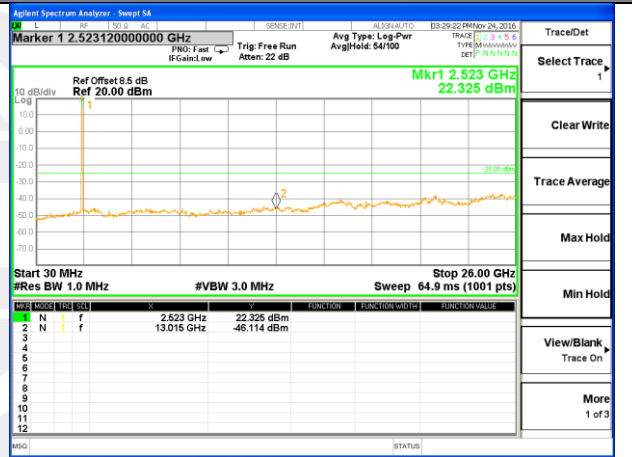

Highest Channel / QPSK

Highest Channel / 16QAM

LTE BAND 7

LTE Band 7 / 10MHz /Emission

Lowest Channel / QPSK

Lowest Channel / 16QAM

Middle Channel / QPSK

Middle Channel / 16QAM

Highest Channel / QPSK

Highest Channel / 16QAM

LTE BAND 7

LTE Band 7 / 15MHz /Emission

Lowest Channel / QPSK

Lowest Channel / 16QAM

Middle Channel / QPSK

Middle Channel / 16QAM

Highest Channel / QPSK

Highest Channel / 16QAM

LTE BAND 7

LTE Band 7 / 20MHz /Emission

Lowest Channel / QPSK

Lowest Channel / 16QAM

Middle Channel / QPSK

Middle Channel / 16QAM