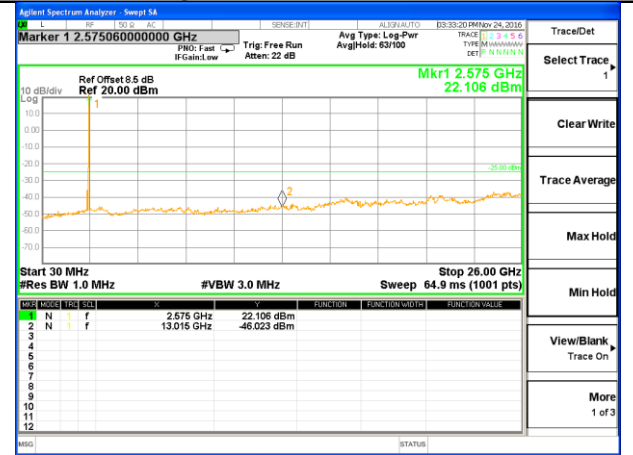

Highest Channel / QPSK

Highest Channel / 16QAM

LTE BAND 7

LTE Band 7 / 5MHz /Emission

Lowest Channel / QPSK

Lowest Channel / 16QAM

Middle Channel / QPSK

Middle Channel / 16QAM

Highest Channel / QPSK

Highest Channel / 16QAM

LTE BAND 7

LTE Band 7 / 10MHz /Emission

Lowest Channel / QPSK

Lowest Channel / 16QAM

Middle Channel / QPSK

Middle Channel / 16QAM

Highest Channel / QPSK

Highest Channel / 16QAM

LTE BAND 7

LTE Band 7 / 15MHz /Emission

Lowest Channel / QPSK

Lowest Channel / 16QAM

Middle Channel / QPSK

Middle Channel / 16QAM

Highest Channel / QPSK

Highest Channel / 16QAM

LTE BAND 7

LTE Band 7 / 20MHz /Emission

Lowest Channel / QPSK

Lowest Channel / 16QAM

Middle Channel / QPSK

Middle Channel / 16QAM