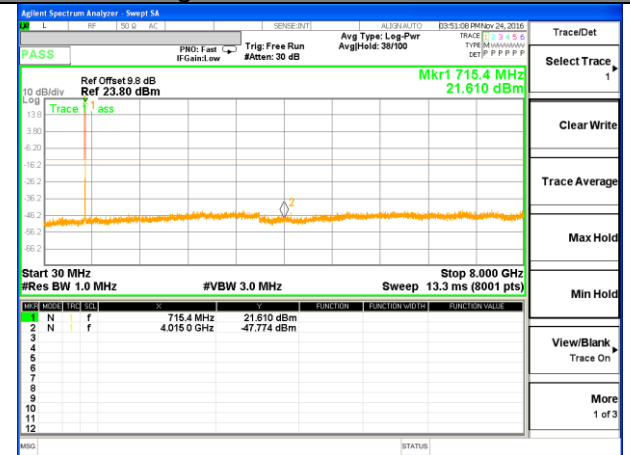

Highest Channel / QPSK

Highest Channel / 16QAM

LTE BAND 7

LTE Band 7 / 20MHz /Emission

Lowest Channel / QPSK

Lowest Channel / 16QAM

Middle Channel / QPSK

Middle Channel / 16QAM

Highest Channel / QPSK

Highest Channel / 16QAM

LTE BAND 17

LTE Band 17 / 5MHz /Emission

Lowest Channel / QPSK

Lowest Channel / 16QAM

Middle Channel / QPSK

Middle Channel / 16QAM

Highest Channel / QPSK

Highest Channel / 16QAM

LTE BAND 17

LTE Band 17 / 10MHz /Emission

Lowest Channel / QPSK

Lowest Channel / 16QAM

Middle Channel / QPSK

Middle Channel / 16QAM