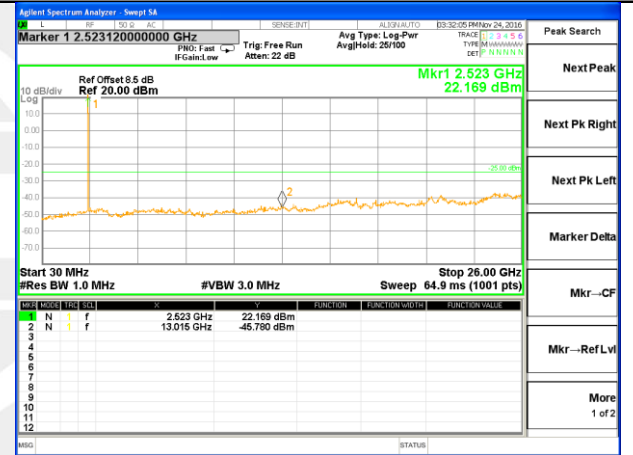

Highest Channel / QPSK

Highest Channel / 16QAM

LTE BAND 7

LTE Band 7 / 5MHz /Emission

Lowest Channel / QPSK

Lowest Channel / 16QAM

Middle Channel / QPSK

Middle Channel / 16QAM

Highest Channel / QPSK

Highest Channel / 16QAM

LTE BAND 7

LTE Band 7 / 10MHz /Emission

Lowest Channel / QPSK

Lowest Channel / 16QAM

Middle Channel / QPSK

Middle Channel / 16QAM

Highest Channel / QPSK

Highest Channel / 16QAM

LTE BAND 7

LTE Band 7 / 15MHz /Emission

Lowest Channel / QPSK

Lowest Channel / 16QAM

Middle Channel / QPSK

Middle Channel / 16QAM

Highest Channel / QPSK

Highest Channel / 16QAM

LTE BAND 7

LTE Band 7 / 20MHz /Emission

Lowest Channel / QPSK

Lowest Channel / 16QAM

Middle Channel / QPSK

Middle Channel / 16QAM