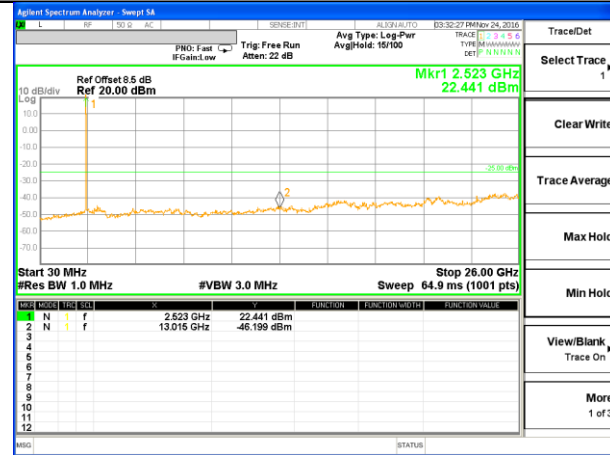

Highest Channel / QPSK

Highest Channel / 16QAM

LTE BAND 7

LTE Band 7 / 5MHz /Emission

Lowest Channel / QPSK

Lowest Channel / 16QAM

Middle Channel / QPSK

Middle Channel / 16QAM

Highest Channel / QPSK

Highest Channel / 16QAM

LTE BAND 7

LTE Band 7 / 10MHz /Emission

Lowest Channel / QPSK

Lowest Channel / 16QAM

Middle Channel / QPSK

Middle Channel / 16QAM

Highest Channel / QPSK

Highest Channel / 16QAM

LTE BAND 7

LTE Band 7 / 15MHz /Emission

Lowest Channel / QPSK

Lowest Channel / 16QAM

Middle Channel / QPSK

Middle Channel / 16QAM

Highest Channel / QPSK

Highest Channel / 16QAM

LTE BAND 7

LTE Band 7 / 20MHz /Emission

Lowest Channel / QPSK

Lowest Channel / 16QAM

Middle Channel / QPSK

Middle Channel / 16QAM