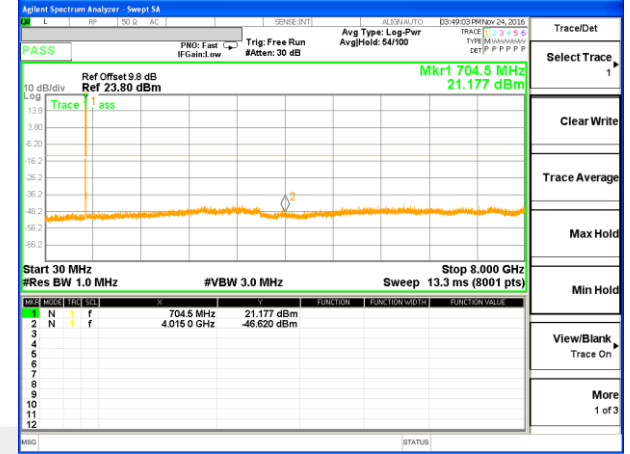

Highest Channel / QPSK

Highest Channel / 16QAM

LTE BAND 7

LTE Band 7 / 20MHz /Emission

Lowest Channel / QPSK

Lowest Channel / 16QAM

Middle Channel / QPSK

Middle Channel / 16QAM

Highest Channel / QPSK

Highest Channel / 16QAM

LTE BAND 17

LTE Band 17 / 5MHz /Emission

Lowest Channel / QPSK

Lowest Channel / 16QAM

Middle Channel / QPSK

Middle Channel / 16QAM

Highest Channel / QPSK

Highest Channel / 16QAM

LTE BAND 17

LTE Band 17 / 10MHz /Emission

Lowest Channel / QPSK

Lowest Channel / 16QAM

Middle Channel / QPSK

Middle Channel / 16QAM