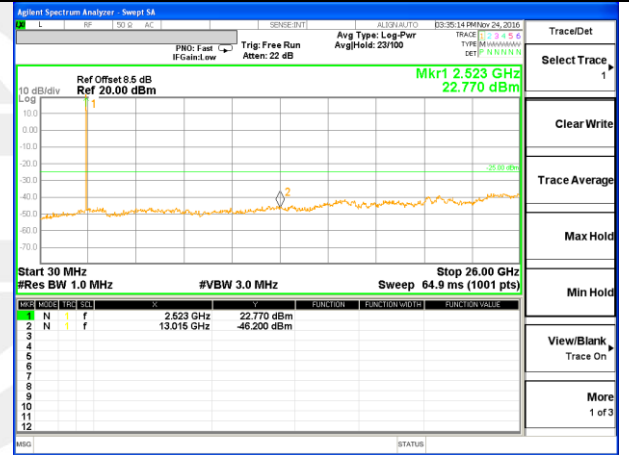

Highest Channel / QPSK

Highest Channel / 16QAM

LTE BAND 4

LTE Band 4 / 20MHz /Emission

Lowest Channel / QPSK

Lowest Channel / 16QAM

Middle Channel / QPSK

Middle Channel / 16QAM

Highest Channel / QPSK

Highest Channel / 16QAM

LTE BAND 7

LTE Band 7 / 5MHz /Emission

Lowest Channel / QPSK

Lowest Channel / 16QAM

Middle Channel / QPSK

Middle Channel / 16QAM

Highest Channel / QPSK

Highest Channel / 16QAM

LTE BAND 7

LTE Band 7 / 10MHz /Emission

Lowest Channel / QPSK

Lowest Channel / 16QAM

Middle Channel / QPSK

Middle Channel / 16QAM

Highest Channel / QPSK

Highest Channel / 16QAM

LTE BAND 7

LTE Band 7 / 15MHz /Emission

Lowest Channel / QPSK

Lowest Channel / 16QAM

Middle Channel / QPSK

Middle Channel / 16QAM