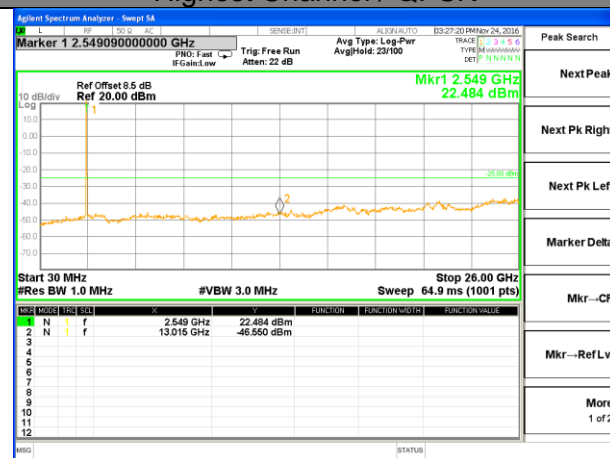

Highest Channel / QPSK

Highest Channel / 16QAM

LTE BAND 7

LTE Band 7 / 15MHz /Emission

Lowest Channel / QPSK

Lowest Channel / 16QAM

Middle Channel / QPSK

Middle Channel / 16QAM

Highest Channel / QPSK

Highest Channel / 16QAM

LTE BAND 7

LTE Band 7 / 20MHz /Emission

Lowest Channel / QPSK

Lowest Channel / 16QAM

Middle Channel / QPSK

Middle Channel / 16QAM

Highest Channel / QPSK

Highest Channel / 16QAM

LTE BAND 17

LTE Band 17 / 5MHz /Emission

Lowest Channel / QPSK

Lowest Channel / 16QAM

Middle Channel / QPSK

Middle Channel / 16QAM