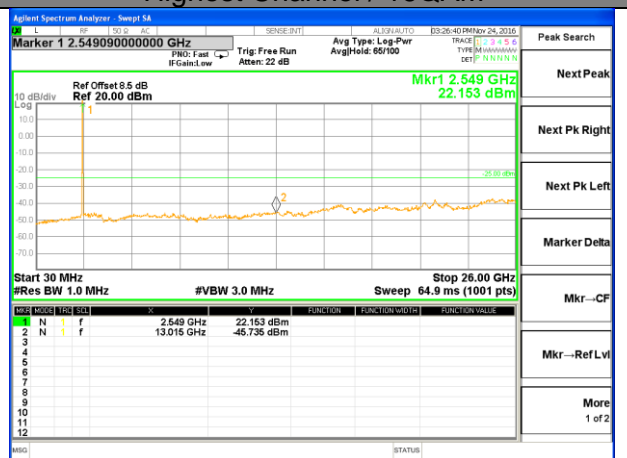

Highest Channel / QPSK

Highest Channel / 16QAM

LTE BAND 7

LTE Band 7 / 10MHz /Emission

Lowest Channel / QPSK

Lowest Channel / 16QAM

Middle Channel / QPSK

Middle Channel / 16QAM

Highest Channel / QPSK

Highest Channel / 16QAM

LTE BAND 7

LTE Band 7 / 15MHz /Emission

Lowest Channel / QPSK

Lowest Channel / 16QAM

Middle Channel / QPSK

Middle Channel / 16QAM

Highest Channel / QPSK

Highest Channel / 16QAM

LTE BAND 7

LTE Band 7 / 20MHz /Emission

Lowest Channel / QPSK

Lowest Channel / 16QAM

Middle Channel / QPSK

Middle Channel / 16QAM

Highest Channel / QPSK

Highest Channel / 16QAM

LTE BAND 17

LTE Band 17 / 5MHz /Emission

Lowest Channel / QPSK

Lowest Channel / 16QAM

Middle Channel / QPSK

Middle Channel / 16QAM