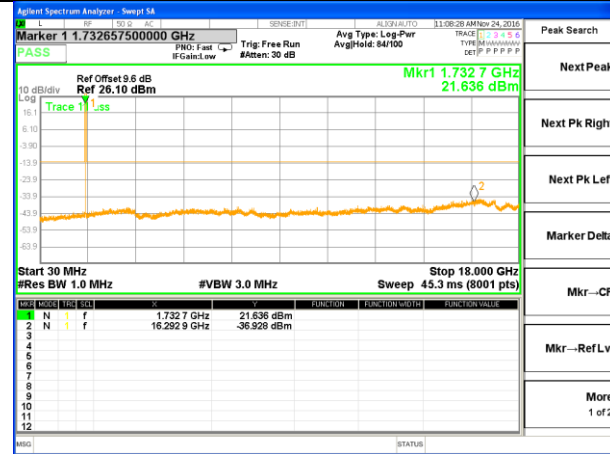

LTE BAND 4

LTE Band 4 / 10MHz /Emission

LTE BAND 4

LTE Band 4 / 15MHz /Emission

Lowest Channel / QPSK

Lowest Channel / 16QAM

Middle Channel / QPSK

Middle Channel / 16QAM

Highest Channel / QPSK

Highest Channel / 16QAM

LTE BAND 4

LTE Band 4 / 20MHz /Emission

Lowest Channel / QPSK

Lowest Channel / 16QAM

Middle Channel / QPSK

Middle Channel / 16QAM

Highest Channel / QPSK

Highest Channel / 16QAM

LTE BAND 7

LTE Band 7 / 5MHz /Emission

Lowest Channel / QPSK

Lowest Channel / 16QAM

Middle Channel / QPSK

Middle Channel / 16QAM