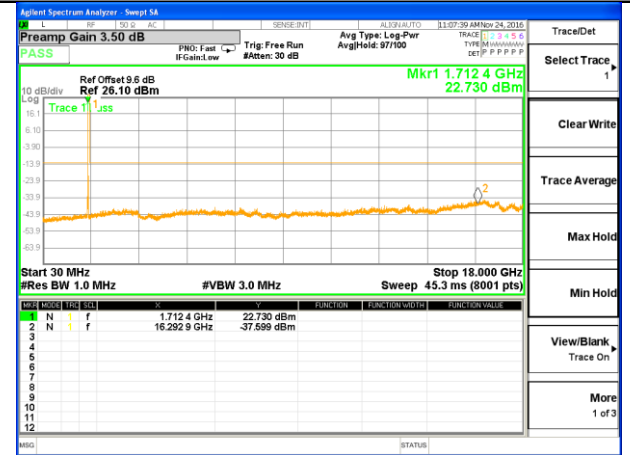

LTE BAND 4

LTE Band 4 / 10MHz /Emission

LTE BAND 4

LTE Band 4 / 15MHz /Emission

Lowest Channel / QPSK

Lowest Channel / 16QAM

Middle Channel / QPSK

Middle Channel / 16QAM

Highest Channel / QPSK

Highest Channel / 16QAM

LTE BAND 4

LTE Band 4 / 20MHz /Emission

Lowest Channel / QPSK

Lowest Channel / 16QAM

Middle Channel / QPSK

Middle Channel / 16QAM

Highest Channel / QPSK

Highest Channel / 16QAM

LTE BAND 7

LTE Band 7 / 5MHz /Emission

Lowest Channel / QPSK

Lowest Channel / 16QAM

Middle Channel / QPSK

Middle Channel / 16QAM