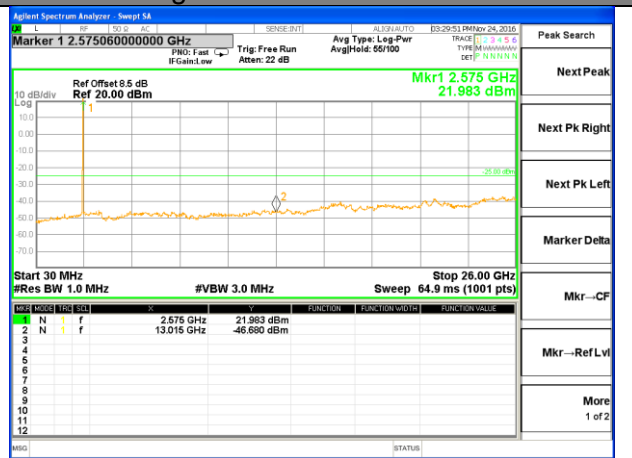

Highest Channel / QPSK

Highest Channel / 16QAM

LTE BAND 7

LTE Band 7 / 10MHz /Emission

Lowest Channel / QPSK

Lowest Channel / 16QAM

Middle Channel / QPSK

Middle Channel / 16QAM

Highest Channel / QPSK

Highest Channel / 16QAM

LTE BAND 7

LTE Band 7 / 15MHz /Emission

Lowest Channel / QPSK

Lowest Channel / 16QAM

Middle Channel / QPSK

Middle Channel / 16QAM

Highest Channel / QPSK

Highest Channel / 16QAM

LTE BAND 7

LTE Band 7 / 20MHz /Emission

Lowest Channel / QPSK

Lowest Channel / 16QAM

Middle Channel / QPSK

Middle Channel / 16QAM

Highest Channel / QPSK

Highest Channel / 16QAM

LTE BAND 17

LTE Band 17 / 5MHz /Emission

Lowest Channel / QPSK

Lowest Channel / 16QAM

Middle Channel / QPSK

Middle Channel / 16QAM