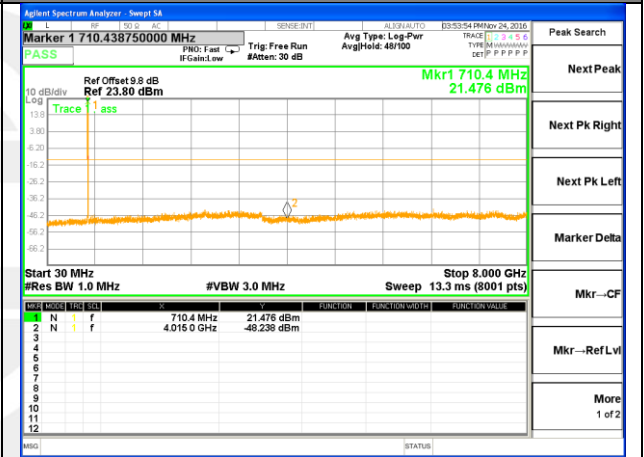

Highest Channel / QPSK

Highest Channel / 16QAM

LTE BAND 17

LTE Band 17 / 5MHz /Emission

Lowest Channel / QPSK

Lowest Channel / 16QAM

Middle Channel / QPSK

Middle Channel / 16QAM

Highest Channel / QPSK

Highest Channel / 16QAM

LTE BAND 17

LTE Band 17 / 10MHz /Emission

Lowest Channel / QPSK

Lowest Channel / 16QAM

Middle Channel / QPSK

Middle Channel / 16QAM

Highest Channel / QPSK

Highest Channel / 16QAM