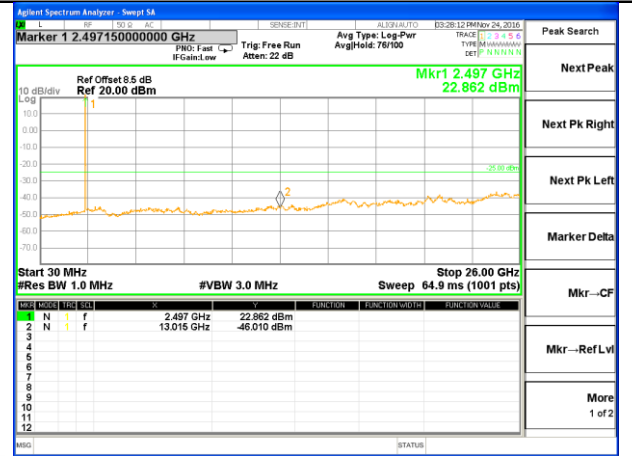

Highest Channel / QPSK

Highest Channel / 16QAM

LTE BAND 7

LTE Band 7 / 10MHz /Emission

Lowest Channel / QPSK

Lowest Channel / 16QAM

Middle Channel / QPSK

Middle Channel / 16QAM

Highest Channel / QPSK

Highest Channel / 16QAM

LTE BAND 7

LTE Band 7 / 15MHz /Emission

Lowest Channel / QPSK

Lowest Channel / 16QAM

Middle Channel / QPSK

Middle Channel / 16QAM

Highest Channel / QPSK

Highest Channel / 16QAM

LTE BAND 7

LTE Band 7 / 20MHz /Emission

Lowest Channel / QPSK

Lowest Channel / 16QAM

Middle Channel / QPSK

Middle Channel / 16QAM