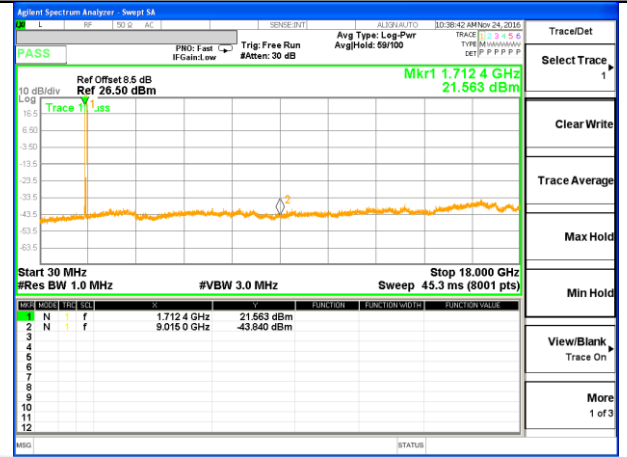

LTE BAND 4

LTE Band 4 / 10MHz /Emission

LTE BAND 4

LTE Band 4 / 15MHz /Emission

Lowest Channel / QPSK

Lowest Channel / 16QAM

Middle Channel / QPSK

Middle Channel / 16QAM

Highest Channel / QPSK

Highest Channel / 16QAM

LTE BAND 4

LTE Band 4 / 20MHz /Emission

Lowest Channel / QPSK

Lowest Channel / 16QAM

Middle Channel / QPSK

Middle Channel / 16QAM

Highest Channel / QPSK

Highest Channel / 16QAM

LTE BAND 7

LTE Band 7 / 5MHz /Emission

Lowest Channel / QPSK

Lowest Channel / 16QAM

Middle Channel / QPSK

Middle Channel / 16QAM

Highest Channel / QPSK

Highest Channel / 16QAM

LTE BAND 7

LTE Band 7 / 10MHz /Emission

Lowest Channel / QPSK

Lowest Channel / 16QAM

Middle Channel / QPSK

Middle Channel / 16QAM