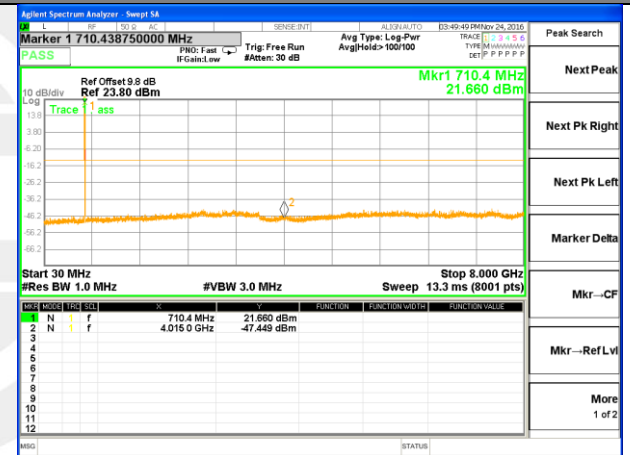

Highest Channel / QPSK

Highest Channel / 16QAM

LTE BAND 7

LTE Band 7 / 20MHz /Emission

Lowest Channel / QPSK

Lowest Channel / 16QAM

Middle Channel / QPSK

Middle Channel / 16QAM

Highest Channel / QPSK

Highest Channel / 16QAM

LTE BAND 17

LTE Band 17 / 5MHz /Emission

Lowest Channel / QPSK

Lowest Channel / 16QAM

Middle Channel / QPSK

Middle Channel / 16QAM

Highest Channel / QPSK

Highest Channel / 16QAM

LTE BAND 17

LTE Band 17 / 10MHz /Emission

Lowest Channel / QPSK

Lowest Channel / 16QAM

Middle Channel / QPSK

Middle Channel / 16QAM