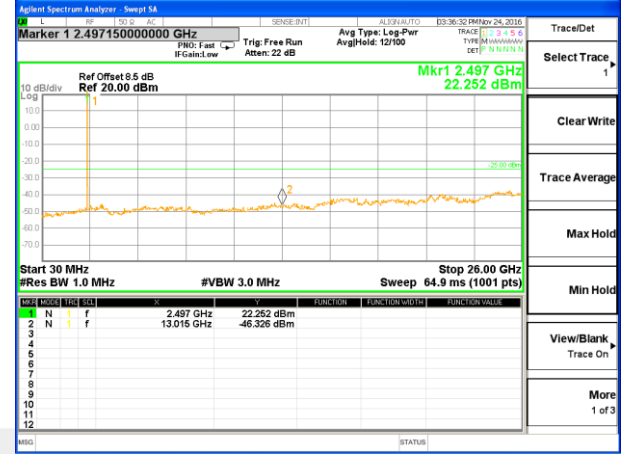

Highest Channel / QPSK

Highest Channel / 16QAM

LTE BAND 4

LTE Band 4 / 20MHz /Emission

Lowest Channel / QPSK

Lowest Channel / 16QAM

Middle Channel / QPSK

Middle Channel / 16QAM

Highest Channel / QPSK

Highest Channel / 16QAM

LTE BAND 7

LTE Band 7 / 5MHz /Emission

Lowest Channel / QPSK

Lowest Channel / 16QAM

Middle Channel / QPSK

Middle Channel / 16QAM

Highest Channel / QPSK

Highest Channel / 16QAM

LTE BAND 7

LTE Band 7 / 10MHz /Emission

Lowest Channel / QPSK

Lowest Channel / 16QAM

Middle Channel / QPSK

Middle Channel / 16QAM

Highest Channel / QPSK

Highest Channel / 16QAM

LTE BAND 7

LTE Band 7 / 15MHz /Emission

Lowest Channel / QPSK

Lowest Channel / 16QAM

Middle Channel / QPSK

Middle Channel / 16QAM