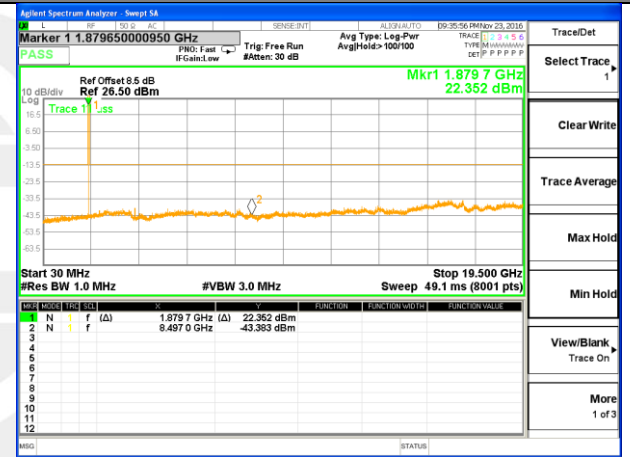

CONDUCTED SPURIOUS EMISSION

LTE BAND 2

LTE Band 2 / 1.4MHz /Emission

Lowest Channel / QPSK

Lowest Channel / 16QAM

Middle Channel / QPSK

Middle Channel / 16QAM

Highest Channel / QPSK

Highest Channel / 16QAM

LTE BAND 2

LTE Band 2 / 3MHz /Emission

Lowest Channel / QPSK

Lowest Channel / 16QAM

Middle Channel / QPSK

Middle Channel / 16QAM

Highest Channel / QPSK

Highest Channel / 16QAM

LTE BAND 2

LTE Band 2 / 5MHz /Emission

Lowest Channel / QPSK

Lowest Channel / 16QAM

Middle Channel / QPSK

Middle Channel / 16QAM

Highest Channel / QPSK

Highest Channel / 16QAM

LTE BAND 2

LTE Band 2 / 10MHz /Emission

Lowest Channel / QPSK

Lowest Channel / 16QAM

Middle Channel / QPSK

Middle Channel / 16QAM

Highest Channel / QPSK