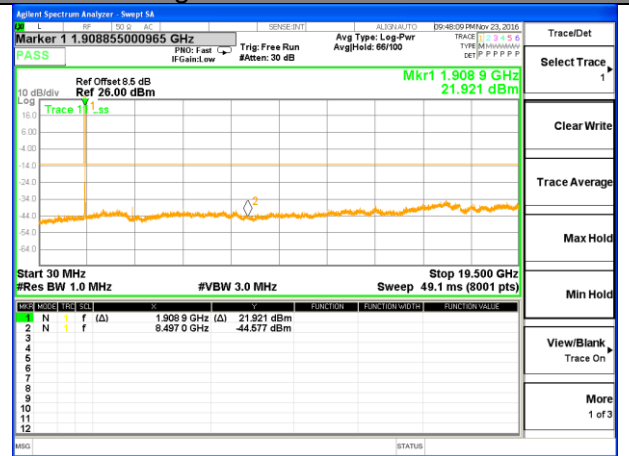

Highest Channel / 16QAM

LTE BAND 2

LTE Band 2 / 10MHz /Emission

Lowest Channel / QPSK

Lowest Channel / 16QAM

Middle Channel / QPSK

Middle Channel / 16QAM

Highest Channel / QPSK

Highest Channel / 16QAM

LTE BAND 2

LTE Band 2 / 15MHz /Emission

Lowest Channel / QPSK

Lowest Channel / 16QAM

Middle Channel / QPSK

Middle Channel / 16QAM

Highest Channel / QPSK

Highest Channel / 16QAM

LTE BAND 2

LTE Band 2 / 20MHz /Emission

Lowest Channel / QPSK

Lowest Channel / 16QAM

Middle Channel / QPSK

Middle Channel / 16QAM

Highest Channel / QPSK

Highest Channel / 16QAM

LTE BAND 4

LTE Band 4 / 1.4MHz /Emission

Lowest Channel / QPSK

Lowest Channel / 16QAM

Middle Channel / QPSK

Middle Channel / 16QAM

Highest Channel / QPSK