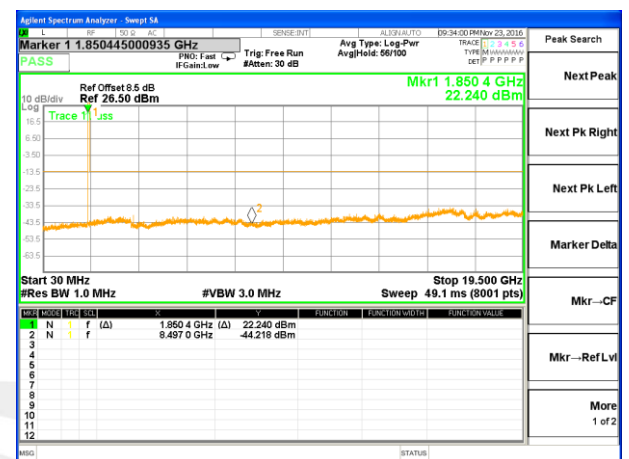

CONDUCTED SPURIOUS EMISSION

LTE BAND 2

LTE Band 2 / 1.4MHz /Emission

Lowest Channel / QPSK

Lowest Channel / 16QAM

Middle Channel / QPSK

Middle Channel / 16QAM

Highest Channel / QPSK

Highest Channel / 16QAM

LTE BAND 2

LTE Band 2 / 3MHz /Emission

Lowest Channel / QPSK

Lowest Channel / 16QAM

Middle Channel / QPSK

Middle Channel / 16QAM

Highest Channel / QPSK

Highest Channel / 16QAM

LTE BAND 2

LTE Band 2 / 5MHz /Emission

Lowest Channel / QPSK

Lowest Channel / 16QAM

Middle Channel / QPSK

Middle Channel / 16QAM

Highest Channel / QPSK