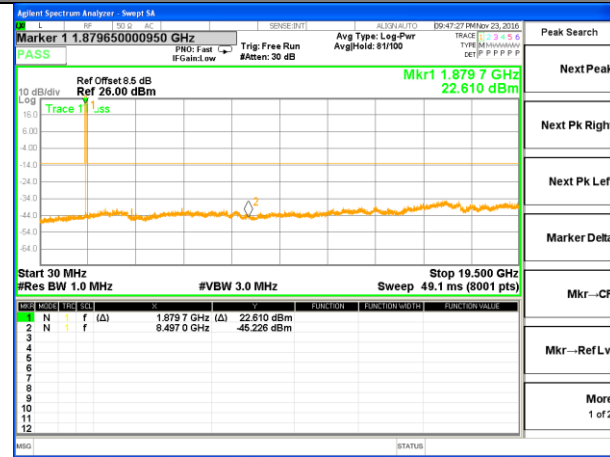

Highest Channel / 16QAM

LTE BAND 2

LTE Band 2 / 10MHz /Emission

Lowest Channel / QPSK

Lowest Channel / 16QAM

Middle Channel / QPSK

Middle Channel / 16QAM

Highest Channel / QPSK

Highest Channel / 16QAM

LTE BAND 2

LTE Band 2 / 15MHz /Emission

Lowest Channel / QPSK

Lowest Channel / 16QAM

Middle Channel / QPSK

Middle Channel / 16QAM

Highest Channel / QPSK

Highest Channel / 16QAM

LTE BAND 2

LTE Band 2 / 20MHz /Emission

Lowest Channel / QPSK

Lowest Channel / 16QAM

Middle Channel / QPSK

Middle Channel / 16QAM

Highest Channel / QPSK

Highest Channel / 16QAM

LTE BAND 4

LTE Band 4 / 1.4MHz /Emission

Lowest Channel / QPSK

Lowest Channel / 16QAM

Middle Channel / QPSK

Middle Channel / 16QAM

Highest Channel / QPSK