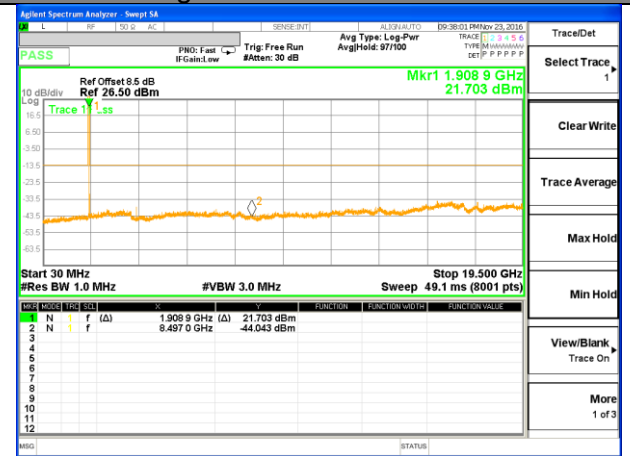

CONDUCTED SPURIOUS EMISSION

LTE BAND 2

LTE Band 2 / 1.4MHz /Emission

Lowest Channel / QPSK

Lowest Channel / 16QAM

Middle Channel / QPSK

Middle Channel / 16QAM

Highest Channel / QPSK

Highest Channel / 16QAM

LTE BAND 2

LTE Band 2 / 3MHz /Emission

Lowest Channel / QPSK

Lowest Channel / 16QAM

Middle Channel / QPSK

Middle Channel / 16QAM

Highest Channel / QPSK

Highest Channel / 16QAM

LTE BAND 2

LTE Band 2 / 5MHz /Emission

Lowest Channel / QPSK

Lowest Channel / 16QAM

Middle Channel / QPSK

Middle Channel / 16QAM

Highest Channel / QPSK

Highest Channel / 16QAM

LTE BAND 2

LTE Band 2 / 10MHz /Emission

Lowest Channel / QPSK

Lowest Channel / 16QAM

Middle Channel / QPSK

Middle Channel / 16QAM

Highest Channel / QPSK