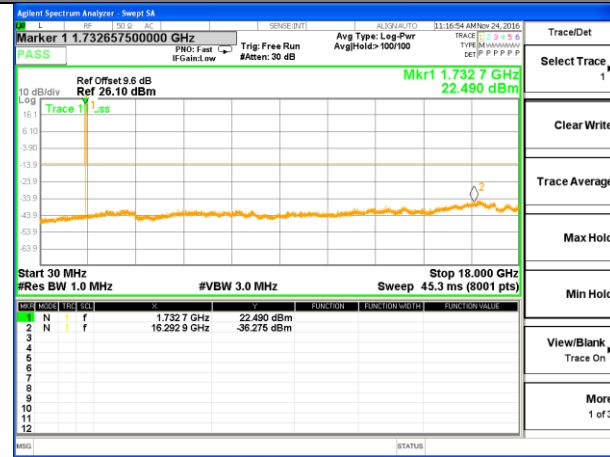

Highest Channel / 16QAM

LTE BAND 4

LTE Band 4 / 1.4MHz /Emission

Lowest Channel / QPSK

Lowest Channel / 16QAM

Middle Channel / QPSK

Middle Channel / 16QAM

Highest Channel / QPSK

Highest Channel / 16QAM

LTE BAND 4

LTE Band 4 / 3MHz /Emission

Lowest Channel / QPSK

Lowest Channel / 16QAM

Middle Channel / QPSK

Middle Channel / 16QAM

Highest Channel / QPSK

Highest Channel / 16QAM

LTE BAND 4

LTE Band 4 / 5MHz /Emission

Lowest Channel / QPSK

Lowest Channel / 16QAM

Middle Channel / QPSK

Middle Channel / 16QAM

Highest Channel / QPSK

Highest Channel / 16QAM