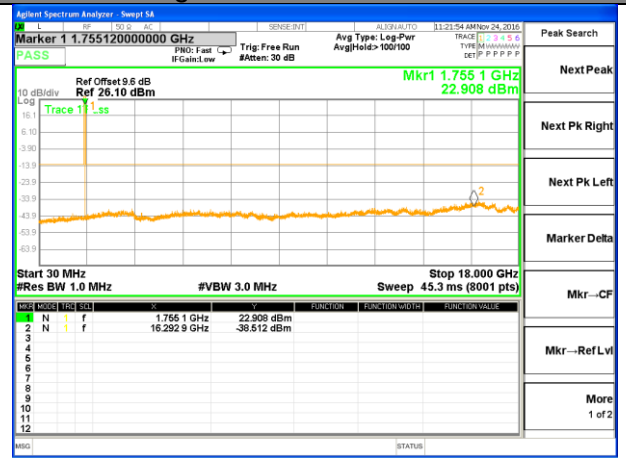

Highest Channel / 16QAM

LTE BAND 2

LTE Band 2 / 20MHz /Emission

Lowest Channel / QPSK

Lowest Channel / 16QAM

Middle Channel / QPSK

Middle Channel / 16QAM

Highest Channel / QPSK

Highest Channel / 16QAM

LTE BAND 4

LTE Band 4 / 1.4MHz /Emission

Lowest Channel / QPSK

Lowest Channel / 16QAM

Middle Channel / QPSK

Middle Channel / 16QAM

Highest Channel / QPSK

Highest Channel / 16QAM

LTE BAND 4

LTE Band 4 / 3MHz /Emission

Lowest Channel / QPSK

Lowest Channel / 16QAM

Middle Channel / QPSK

Middle Channel / 16QAM

Highest Channel / QPSK