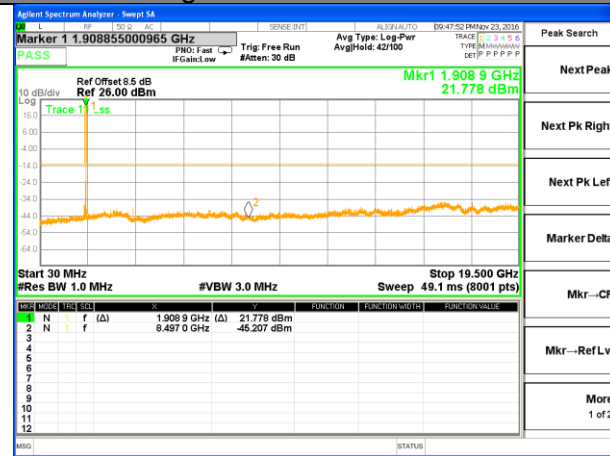

Highest Channel / 16QAM

LTE BAND 2

LTE Band 2 / 10MHz /Emission

Lowest Channel / QPSK

Lowest Channel / 16QAM

Middle Channel / QPSK

Middle Channel / 16QAM

Highest Channel / QPSK

Highest Channel / 16QAM

LTE BAND 2

LTE Band 2 / 15MHz /Emission

Lowest Channel / QPSK

Lowest Channel / 16QAM

Middle Channel / QPSK

Middle Channel / 16QAM

Highest Channel / QPSK

Highest Channel / 16QAM

LTE BAND 2

LTE Band 2 / 20MHz /Emission

Lowest Channel / QPSK

Lowest Channel / 16QAM

Middle Channel / QPSK

Middle Channel / 16QAM

Highest Channel / QPSK

Highest Channel / 16QAM

LTE BAND 4

LTE Band 4 / 1.4MHz /Emission

Lowest Channel / QPSK

Lowest Channel / 16QAM

Middle Channel / QPSK

Middle Channel / 16QAM

Highest Channel / QPSK