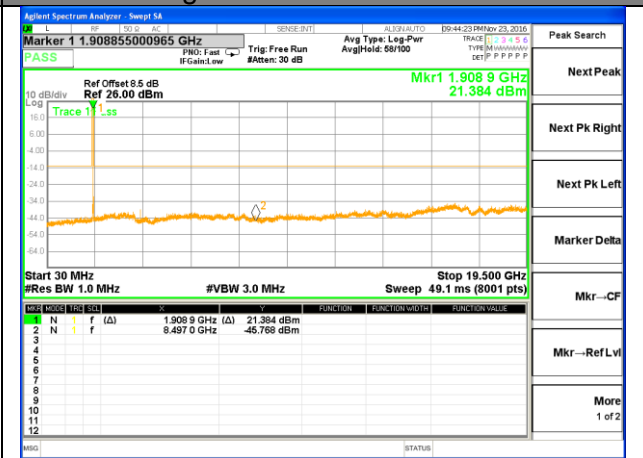

Highest Channel / 16QAM

LTE BAND 2

LTE Band 2 / 5MHz /Emission

Lowest Channel / QPSK

Lowest Channel / 16QAM

Middle Channel / QPSK

Middle Channel / 16QAM

Highest Channel / QPSK

Highest Channel / 16QAM

LTE BAND 2

LTE Band 2 / 10MHz /Emission

Lowest Channel / QPSK

Lowest Channel / 16QAM

Middle Channel / QPSK

Middle Channel / 16QAM

Highest Channel / QPSK

Highest Channel / 16QAM

LTE BAND 2

LTE Band 2 / 15MHz /Emission

Lowest Channel / QPSK

Lowest Channel / 16QAM

Middle Channel / QPSK

Middle Channel / 16QAM

Highest Channel / QPSK

Highest Channel / 16QAM

LTE BAND 2

LTE Band 2 / 20MHz /Emission

Lowest Channel / QPSK

Lowest Channel / 16QAM

Middle Channel / QPSK

Middle Channel / 16QAM

Highest Channel / QPSK