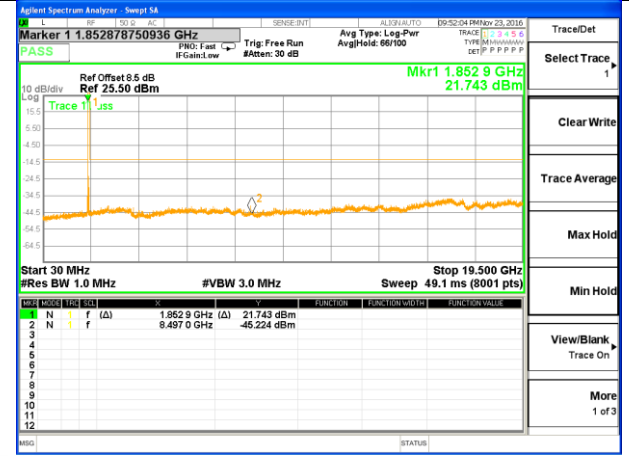

Highest Channel / 16QAM

LTE BAND 2

LTE Band 2 / 15MHz /Emission

Lowest Channel / QPSK

Lowest Channel / 16QAM

Middle Channel / QPSK

Middle Channel / 16QAM

Highest Channel / QPSK

Highest Channel / 16QAM

LTE BAND 2

LTE Band 2 / 20MHz /Emission

Lowest Channel / QPSK

Lowest Channel / 16QAM

Middle Channel / QPSK

Middle Channel / 16QAM

Highest Channel / QPSK

Highest Channel / 16QAM

LTE BAND 4

LTE Band 4 / 1.4MHz /Emission

Lowest Channel / QPSK

Lowest Channel / 16QAM

Middle Channel / QPSK

Middle Channel / 16QAM

Highest Channel / QPSK