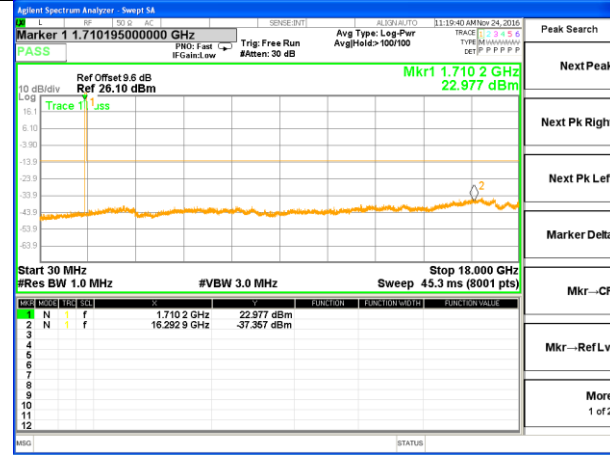

Highest Channel / 16QAM

LTE BAND 2

LTE Band 2 / 15MHz /Emission

Lowest Channel / QPSK

Lowest Channel / 16QAM

Middle Channel / QPSK

Middle Channel / 16QAM

Highest Channel / QPSK

Highest Channel / 16QAM

LTE BAND 2

LTE Band 2 / 20MHz /Emission

Lowest Channel / QPSK

Lowest Channel / 16QAM

Middle Channel / QPSK

Middle Channel / 16QAM

Highest Channel / QPSK

Highest Channel / 16QAM

LTE BAND 4

LTE Band 4 / 1.4MHz /Emission

Lowest Channel / QPSK

Lowest Channel / 16QAM

Middle Channel / QPSK

Middle Channel / 16QAM

Highest Channel / QPSK