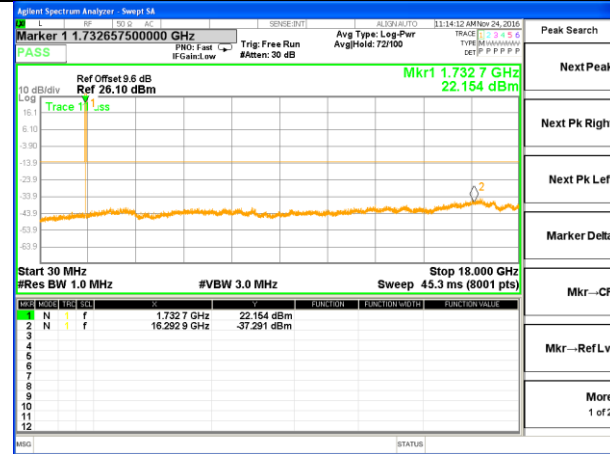

Highest Channel / 16QAM

LTE BAND 4

LTE Band 4 / 3MHz /Emission

Lowest Channel / QPSK

Lowest Channel / 16QAM

Middle Channel / QPSK

Middle Channel / 16QAM

Highest Channel / QPSK

Highest Channel / 16QAM

LTE BAND 4

LTE Band 4 / 5MHz /Emission

Lowest Channel / QPSK

Lowest Channel / 16QAM

Middle Channel / QPSK

Middle Channel / 16QAM

Highest Channel / QPSK

Highest Channel / 16QAM