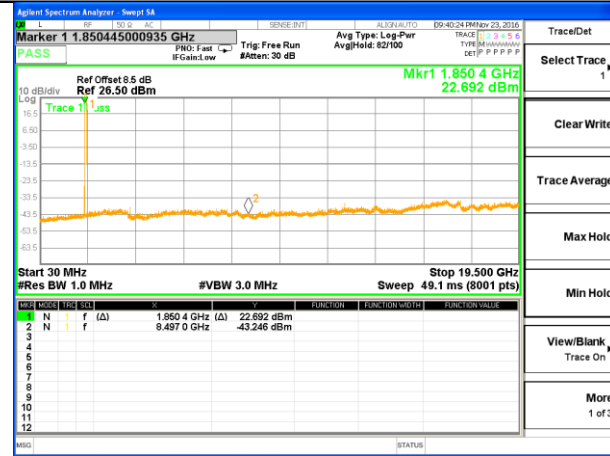

Highest Channel / 16QAM

LTE BAND 2

LTE Band 2 / 3MHz /Emission

Lowest Channel / QPSK

Lowest Channel / 16QAM

Middle Channel / QPSK

Middle Channel / 16QAM

Highest Channel / QPSK

Highest Channel / 16QAM

LTE BAND 2

LTE Band 2 / 5MHz /Emission

Lowest Channel / QPSK

Lowest Channel / 16QAM

Middle Channel / QPSK

Middle Channel / 16QAM

Highest Channel / QPSK

Highest Channel / 16QAM

LTE BAND 2

LTE Band 2 / 10MHz /Emission

Lowest Channel / QPSK

Lowest Channel / 16QAM

Middle Channel / QPSK

Middle Channel / 16QAM

Highest Channel / QPSK