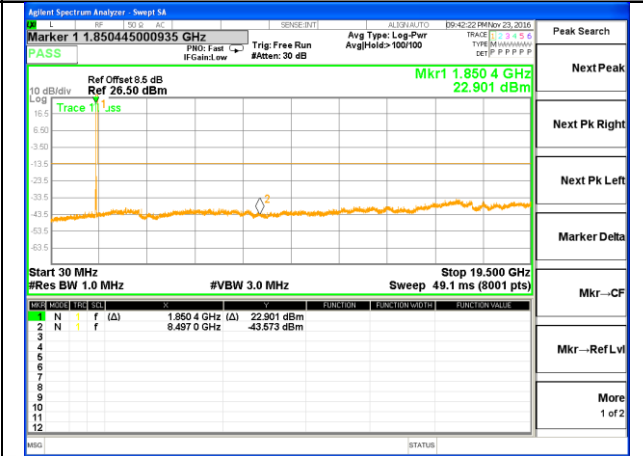

Highest Channel / 16QAM

LTE BAND 2

LTE Band 2 / 5MHz /Emission

Lowest Channel / QPSK

Lowest Channel / 16QAM

Middle Channel / QPSK

Middle Channel / 16QAM

Highest Channel / QPSK

Highest Channel / 16QAM

LTE BAND 2

LTE Band 2 / 10MHz /Emission

Lowest Channel / QPSK

Lowest Channel / 16QAM

Middle Channel / QPSK

Middle Channel / 16QAM

Highest Channel / QPSK

Highest Channel / 16QAM

LTE BAND 2

LTE Band 2 / 15MHz /Emission

Lowest Channel / QPSK

Lowest Channel / 16QAM

Middle Channel / QPSK

Middle Channel / 16QAM

Highest Channel / QPSK

Highest Channel / 16QAM

LTE BAND 2

LTE Band 2 / 20MHz /Emission

Lowest Channel / QPSK

Lowest Channel / 16QAM

Middle Channel / QPSK

Middle Channel / 16QAM

Highest Channel / QPSK