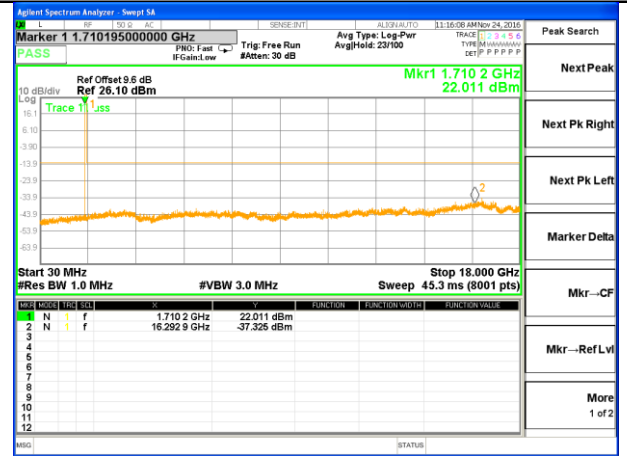

Highest Channel / 16QAM

LTE BAND 4

LTE Band 4 / 1.4MHz /Emission

Lowest Channel / QPSK

Lowest Channel / 16QAM

Middle Channel / QPSK

Middle Channel / 16QAM

Highest Channel / QPSK

Highest Channel / 16QAM

LTE BAND 4

LTE Band 4 / 3MHz /Emission

Lowest Channel / QPSK

Lowest Channel / 16QAM

Middle Channel / QPSK

Middle Channel / 16QAM

Highest Channel / QPSK

Highest Channel / 16QAM

LTE BAND 4

LTE Band 4 / 5MHz /Emission

Lowest Channel / QPSK

Lowest Channel / 16QAM

Middle Channel / QPSK

Middle Channel / 16QAM

Highest Channel / QPSK

Highest Channel / 16QAM