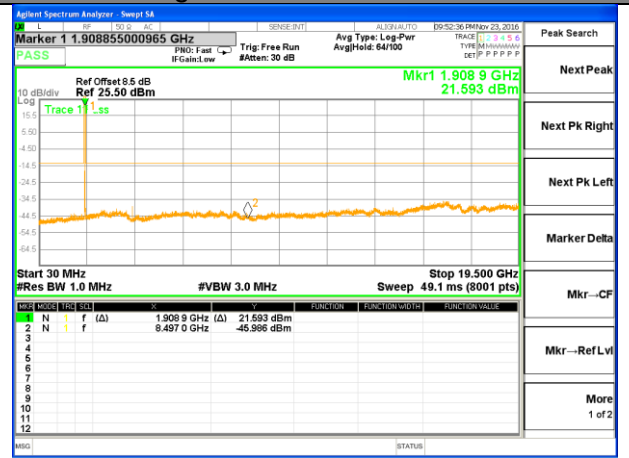

Highest Channel / 16QAM

LTE BAND 2

LTE Band 2 / 15MHz /Emission

Lowest Channel / QPSK

Lowest Channel / 16QAM

Middle Channel / QPSK

Middle Channel / 16QAM

Highest Channel / QPSK

Highest Channel / 16QAM

LTE BAND 2

LTE Band 2 / 20MHz /Emission

Lowest Channel / QPSK

Lowest Channel / 16QAM

Middle Channel / QPSK

Middle Channel / 16QAM

Highest Channel / QPSK

Highest Channel / 16QAM

LTE BAND 4

LTE Band 4 / 1.4MHz /Emission

Lowest Channel / QPSK

Lowest Channel / 16QAM

Middle Channel / QPSK

Middle Channel / 16QAM

Highest Channel / QPSK