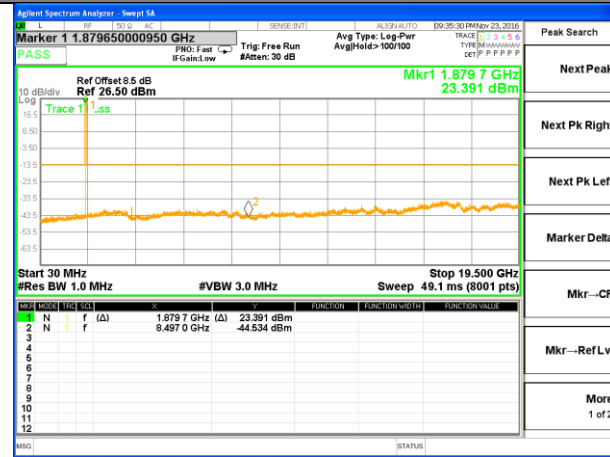

CONDUCTED SPURIOUS EMISSION

LTE BAND 2

LTE Band 2 / 1.4MHz /Emission

Lowest Channel / QPSK

Lowest Channel / 16QAM

Middle Channel / QPSK

Middle Channel / 16QAM

Highest Channel / QPSK

Highest Channel / 16QAM

LTE BAND 2

LTE Band 2 / 3MHz /Emission

Lowest Channel / QPSK

Lowest Channel / 16QAM

Middle Channel / QPSK

Middle Channel / 16QAM

Highest Channel / QPSK

Highest Channel / 16QAM

LTE BAND 2

LTE Band 2 / 5MHz /Emission

Lowest Channel / QPSK

Lowest Channel / 16QAM

Middle Channel / QPSK

Middle Channel / 16QAM

Highest Channel / QPSK

Highest Channel / 16QAM

LTE BAND 2

LTE Band 2 / 10MHz /Emission

Lowest Channel / QPSK

Lowest Channel / 16QAM

Middle Channel / QPSK

Middle Channel / 16QAM

Highest Channel / QPSK