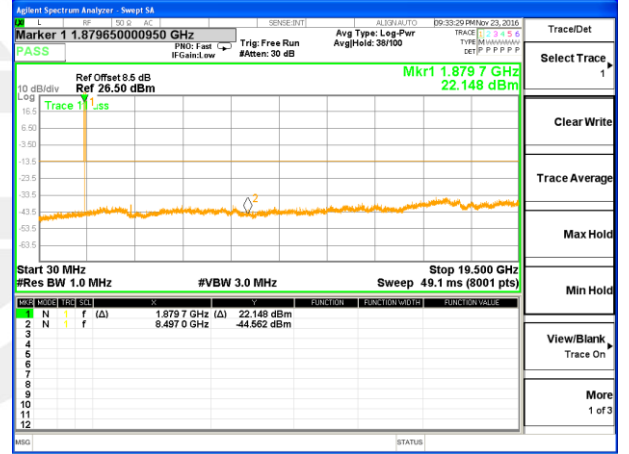

CONDUCTED SPURIOUS EMISSION

LTE BAND 2

LTE Band 2 / 1.4MHz /Emission

Lowest Channel / QPSK

Lowest Channel / 16QAM

Middle Channel / QPSK

Middle Channel / 16QAM

Highest Channel / QPSK

Highest Channel / 16QAM

LTE BAND 2

LTE Band 2 / 3MHz /Emission

Lowest Channel / QPSK

Lowest Channel / 16QAM

Middle Channel / QPSK

Middle Channel / 16QAM

Highest Channel / QPSK

Highest Channel / 16QAM

LTE BAND 2

LTE Band 2 / 5MHz /Emission

Lowest Channel / QPSK

Lowest Channel / 16QAM

Middle Channel / QPSK

Middle Channel / 16QAM

Highest Channel / QPSK