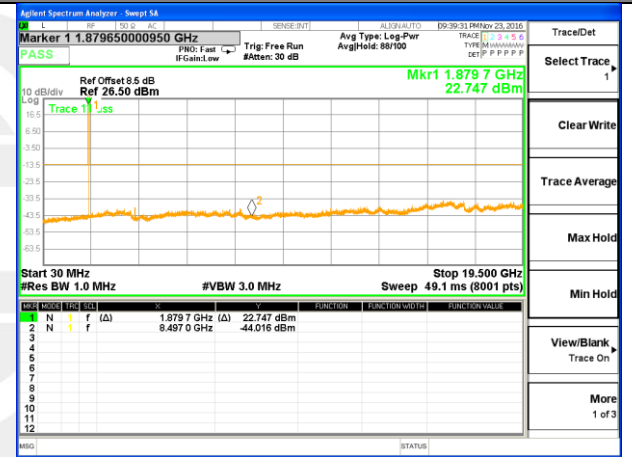

Highest Channel / 16QAM

LTE BAND 2

LTE Band 2 / 3MHz /Emission

Lowest Channel / QPSK

Lowest Channel / 16QAM

Middle Channel / QPSK

Middle Channel / 16QAM

Highest Channel / QPSK

Highest Channel / 16QAM

LTE BAND 2

LTE Band 2 / 5MHz /Emission

Lowest Channel / QPSK

Lowest Channel / 16QAM

Middle Channel / QPSK

Middle Channel / 16QAM

Highest Channel / QPSK

Highest Channel / 16QAM

LTE BAND 2

LTE Band 2 / 10MHz /Emission

Lowest Channel / QPSK

Lowest Channel / 16QAM

Middle Channel / QPSK

Middle Channel / 16QAM

Highest Channel / QPSK