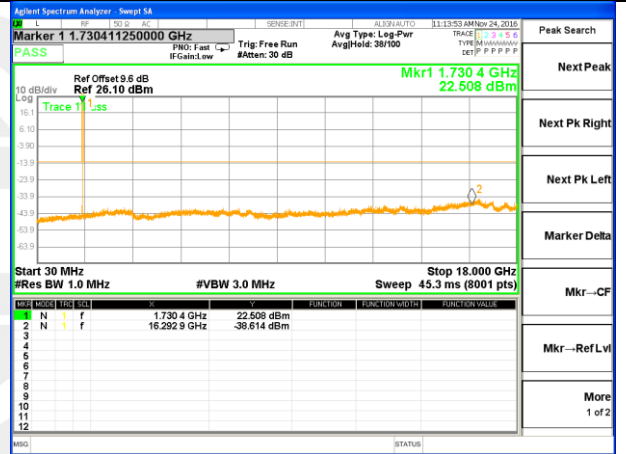

Highest Channel / 16QAM

LTE BAND 4

LTE Band 4 / 3MHz /Emission

Lowest Channel / QPSK

Lowest Channel / 16QAM

Middle Channel / QPSK

Middle Channel / 16QAM

Highest Channel / QPSK

Highest Channel / 16QAM

LTE BAND 4

LTE Band 4 / 5MHz /Emission

Lowest Channel / QPSK

Lowest Channel / 16QAM

Middle Channel / QPSK

Middle Channel / 16QAM

Highest Channel / QPSK

Highest Channel / 16QAM