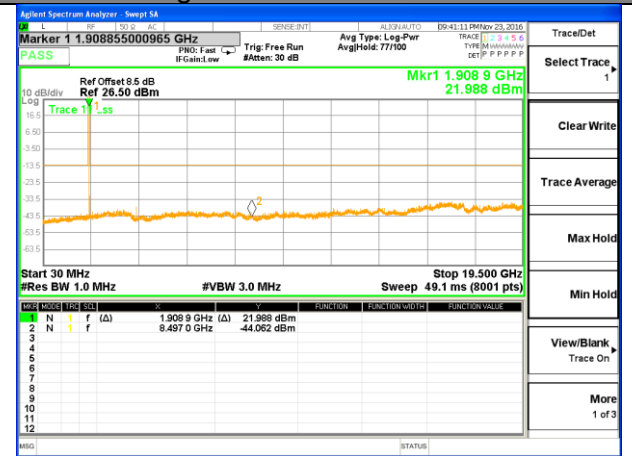

Highest Channel / 16QAM

LTE BAND 2

LTE Band 2 / 3MHz /Emission

Lowest Channel / QPSK

Lowest Channel / 16QAM

Middle Channel / QPSK

Middle Channel / 16QAM

Highest Channel / QPSK

Highest Channel / 16QAM

LTE BAND 2

LTE Band 2 / 5MHz /Emission

Lowest Channel / QPSK

Lowest Channel / 16QAM

Middle Channel / QPSK

Middle Channel / 16QAM

Highest Channel / QPSK

Highest Channel / 16QAM

LTE BAND 2

LTE Band 2 / 10MHz /Emission

Lowest Channel / QPSK

Lowest Channel / 16QAM

Middle Channel / QPSK

Middle Channel / 16QAM

Highest Channel / QPSK