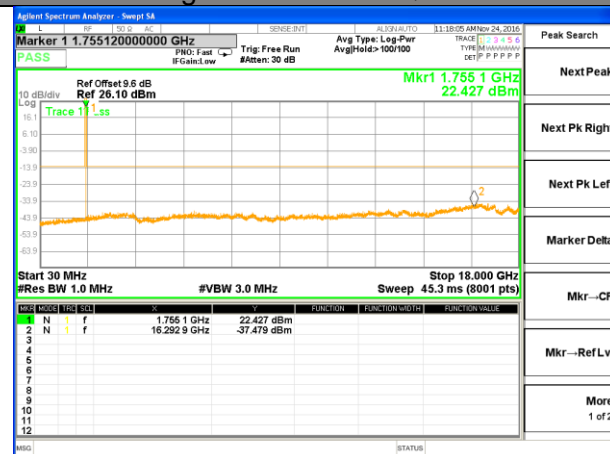

Highest Channel / 16QAM

LTE BAND 4

LTE Band 4 / 1.4MHz /Emission

Lowest Channel / QPSK

Lowest Channel / 16QAM

Middle Channel / QPSK

Middle Channel / 16QAM

Highest Channel / QPSK

Highest Channel / 16QAM

LTE BAND 4

LTE Band 4 / 3MHz /Emission

Lowest Channel / QPSK

Lowest Channel / 16QAM

Middle Channel / QPSK

Middle Channel / 16QAM

Highest Channel / QPSK

Highest Channel / 16QAM

LTE BAND 4

LTE Band 4 / 5MHz /Emission

Lowest Channel / QPSK

Lowest Channel / 16QAM

Middle Channel / QPSK

Middle Channel / 16QAM

Highest Channel / QPSK

Highest Channel / 16QAM