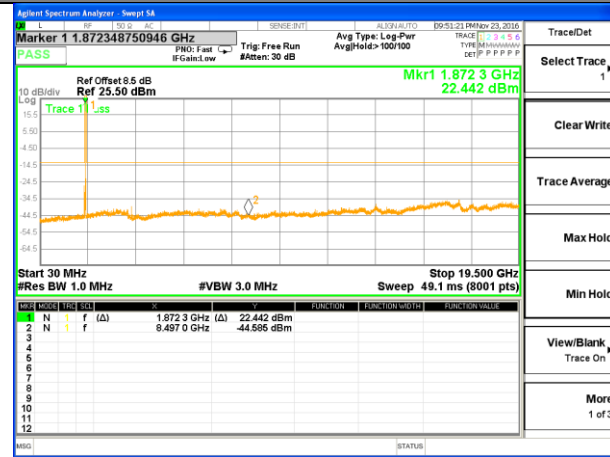

Highest Channel / 16QAM

LTE BAND 2

LTE Band 2 / 15MHz /Emission

Lowest Channel / QPSK

Lowest Channel / 16QAM

Middle Channel / QPSK

Middle Channel / 16QAM

Highest Channel / QPSK

Highest Channel / 16QAM

LTE BAND 2

LTE Band 2 / 20MHz /Emission

Lowest Channel / QPSK

Lowest Channel / 16QAM

Middle Channel / QPSK

Middle Channel / 16QAM

Highest Channel / QPSK

Highest Channel / 16QAM

LTE BAND 4

LTE Band 4 / 1.4MHz /Emission

Lowest Channel / QPSK

Lowest Channel / 16QAM

Middle Channel / QPSK

Middle Channel / 16QAM

Highest Channel / QPSK