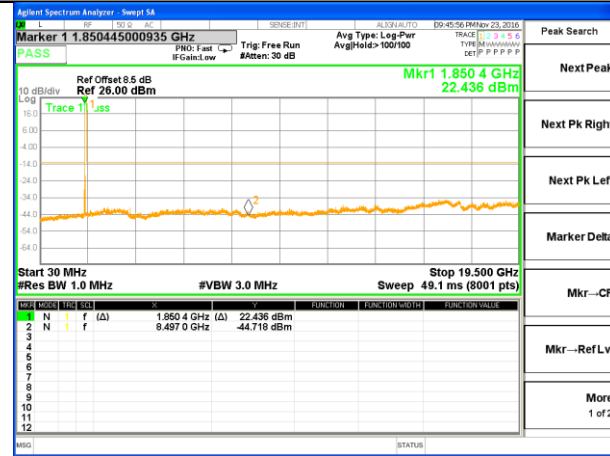

Highest Channel / 16QAM

LTE BAND 2

LTE Band 2 / 10MHz /Emission

Lowest Channel / QPSK

Lowest Channel / 16QAM

Middle Channel / QPSK

Middle Channel / 16QAM

Highest Channel / QPSK

Highest Channel / 16QAM

LTE BAND 2

LTE Band 2 / 15MHz /Emission

Lowest Channel / QPSK

Lowest Channel / 16QAM

Middle Channel / QPSK

Middle Channel / 16QAM

Highest Channel / QPSK

Highest Channel / 16QAM

LTE BAND 2

LTE Band 2 / 20MHz /Emission

Lowest Channel / QPSK

Lowest Channel / 16QAM

Middle Channel / QPSK

Middle Channel / 16QAM

Highest Channel / QPSK