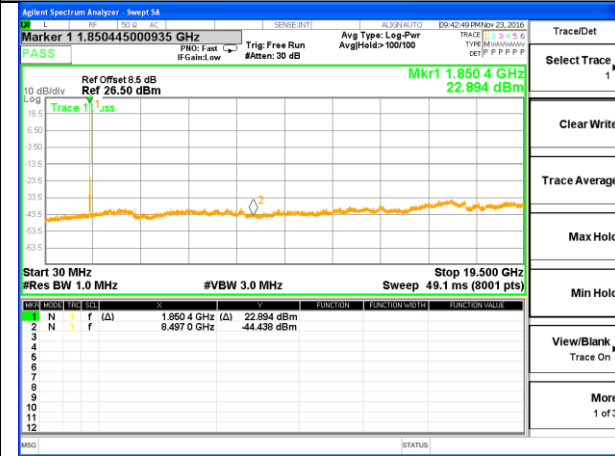

Highest Channel / 16QAM

LTE BAND 2

LTE Band 2 / 5MHz /Emission

Lowest Channel / QPSK

Lowest Channel / 16QAM

Middle Channel / QPSK

Middle Channel / 16QAM

Highest Channel / QPSK

Highest Channel / 16QAM

LTE BAND 2

LTE Band 2 / 10MHz /Emission

Lowest Channel / QPSK

Lowest Channel / 16QAM

Middle Channel / QPSK

Middle Channel / 16QAM

Highest Channel / QPSK

Highest Channel / 16QAM

LTE BAND 2

LTE Band 2 / 15MHz /Emission

Lowest Channel / QPSK

Lowest Channel / 16QAM

Middle Channel / QPSK

Middle Channel / 16QAM

Highest Channel / QPSK