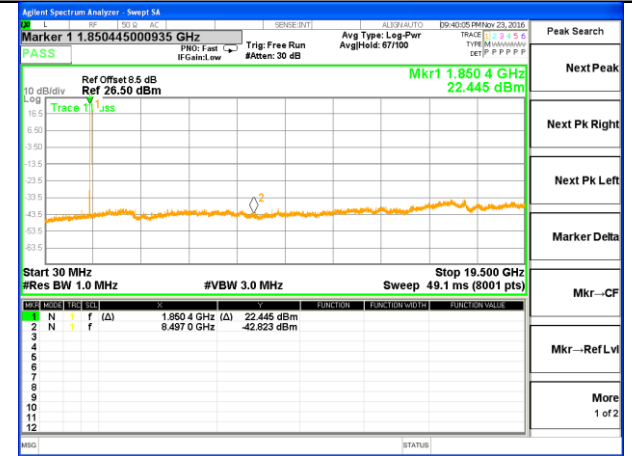

Highest Channel / 16QAM

LTE BAND 2

LTE Band 2 / 3MHz /Emission

Lowest Channel / QPSK

Lowest Channel / 16QAM

Middle Channel / QPSK

Middle Channel / 16QAM

Highest Channel / QPSK

Highest Channel / 16QAM

LTE BAND 2

LTE Band 2 / 5MHz /Emission

Lowest Channel / QPSK

Lowest Channel / 16QAM

Middle Channel / QPSK

Middle Channel / 16QAM

Highest Channel / QPSK

Highest Channel / 16QAM

LTE BAND 2

LTE Band 2 / 10MHz /Emission

Lowest Channel / QPSK

Lowest Channel / 16QAM

Middle Channel / QPSK

Middle Channel / 16QAM

Highest Channel / QPSK

Highest Channel / 16QAM

LTE BAND 2

LTE Band 2 / 15MHz /Emission

Lowest Channel / QPSK

Lowest Channel / 16QAM

Middle Channel / QPSK

Middle Channel / 16QAM

Highest Channel / QPSK