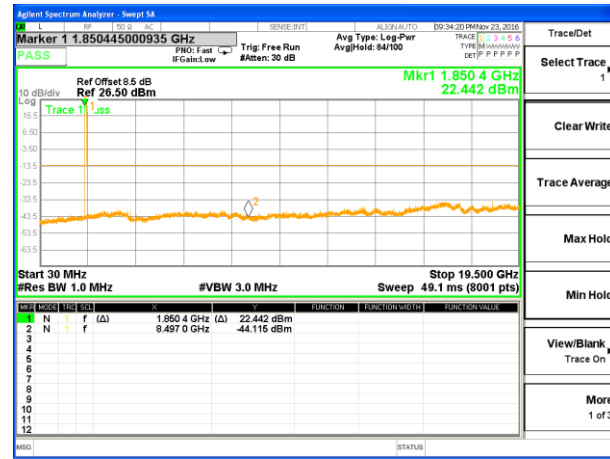

CONDUCTED SPURIOUS EMISSION

LTE BAND 2

LTE Band 2 / 1.4MHz /Emission

Lowest Channel / QPSK

Lowest Channel / 16QAM

Middle Channel / QPSK

Middle Channel / 16QAM

Highest Channel / QPSK

Highest Channel / 16QAM

LTE BAND 2

LTE Band 2 / 3MHz /Emission

Lowest Channel / QPSK

Lowest Channel / 16QAM

Middle Channel / QPSK

Middle Channel / 16QAM

Highest Channel / QPSK

Highest Channel / 16QAM

LTE BAND 2

LTE Band 2 / 5MHz /Emission

Lowest Channel / QPSK

Lowest Channel / 16QAM

Middle Channel / QPSK

Middle Channel / 16QAM

Highest Channel / QPSK