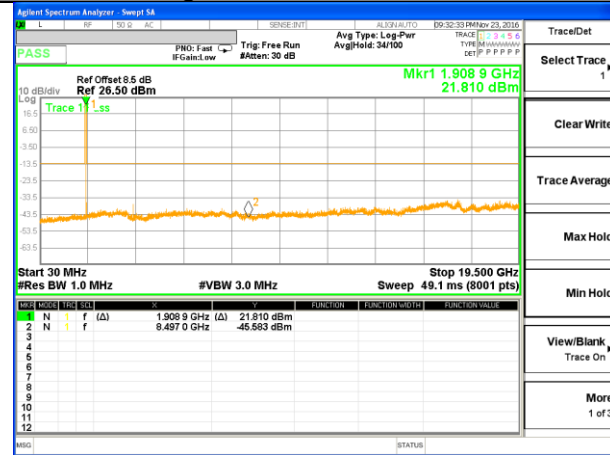

CONDUCTED SPURIOUS EMISSION

LTE BAND 2

LTE Band 2 / 1.4MHz /Emission

Lowest Channel / QPSK

Lowest Channel / 16QAM

Middle Channel / QPSK

Middle Channel / 16QAM

Highest Channel / QPSK

Highest Channel / 16QAM

LTE BAND 2

LTE Band 2 / 3MHz /Emission

Lowest Channel / QPSK

Lowest Channel / 16QAM

Middle Channel / QPSK

Middle Channel / 16QAM

Highest Channel / QPSK

Highest Channel / 16QAM

LTE BAND 2

LTE Band 2 / 5MHz /Emission

Lowest Channel / QPSK

Lowest Channel / 16QAM

Middle Channel / QPSK

Middle Channel / 16QAM

Highest Channel / QPSK