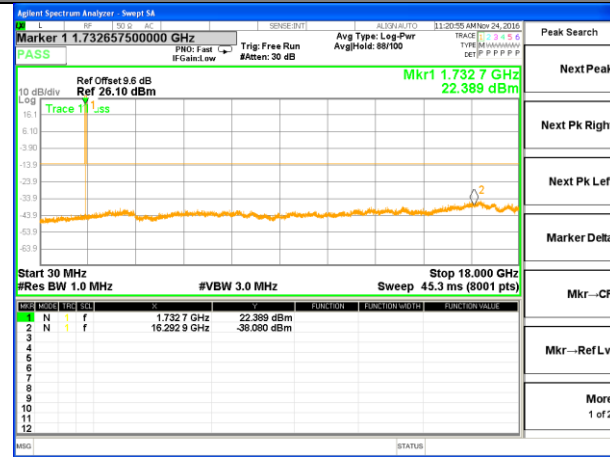

Highest Channel / 16QAM

LTE BAND 2

LTE Band 2 / 20MHz /Emission

Lowest Channel / QPSK

Lowest Channel / 16QAM

Middle Channel / QPSK

Middle Channel / 16QAM

Highest Channel / QPSK

Highest Channel / 16QAM

LTE BAND 4

LTE Band 4 / 1.4MHz /Emission

Lowest Channel / QPSK

Lowest Channel / 16QAM

Middle Channel / QPSK

Middle Channel / 16QAM

Highest Channel / QPSK

Highest Channel / 16QAM

LTE BAND 4

LTE Band 4 / 3MHz /Emission

Lowest Channel / QPSK

Lowest Channel / 16QAM

Middle Channel / QPSK

Middle Channel / 16QAM

Highest Channel / QPSK