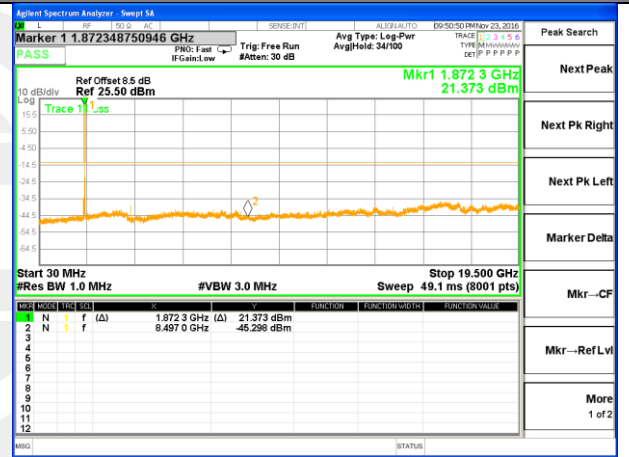

Highest Channel / 16QAM

LTE BAND 2

LTE Band 2 / 15MHz /Emission

Lowest Channel / QPSK

Lowest Channel / 16QAM

Middle Channel / QPSK

Middle Channel / 16QAM

Highest Channel / QPSK

Highest Channel / 16QAM

LTE BAND 2

LTE Band 2 / 20MHz /Emission

Lowest Channel / QPSK

Lowest Channel / 16QAM

Middle Channel / QPSK

Middle Channel / 16QAM

Highest Channel / QPSK

Highest Channel / 16QAM

LTE BAND 4

LTE Band 4 / 1.4MHz /Emission

Lowest Channel / QPSK

Lowest Channel / 16QAM

Middle Channel / QPSK

Middle Channel / 16QAM

Highest Channel / QPSK