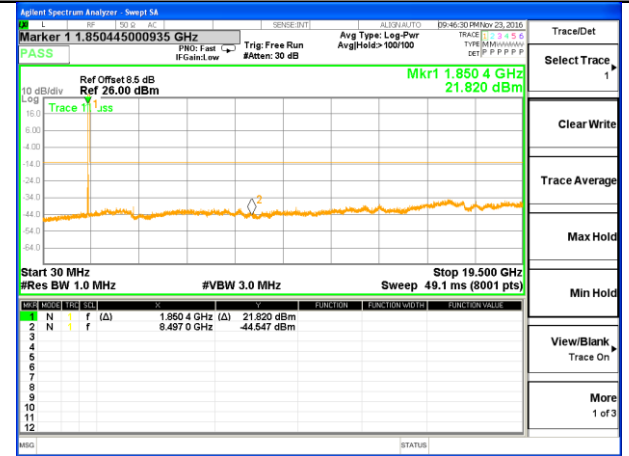

Highest Channel / 16QAM

LTE BAND 2

LTE Band 2 / 10MHz /Emission

Lowest Channel / QPSK

Lowest Channel / 16QAM

Middle Channel / QPSK

Middle Channel / 16QAM

Highest Channel / QPSK

Highest Channel / 16QAM

LTE BAND 2

LTE Band 2 / 15MHz /Emission

Lowest Channel / QPSK

Lowest Channel / 16QAM

Middle Channel / QPSK

Middle Channel / 16QAM

Highest Channel / QPSK

Highest Channel / 16QAM

LTE BAND 2

LTE Band 2 / 20MHz /Emission

Lowest Channel / QPSK

Lowest Channel / 16QAM

Middle Channel / QPSK

Middle Channel / 16QAM

Highest Channel / QPSK