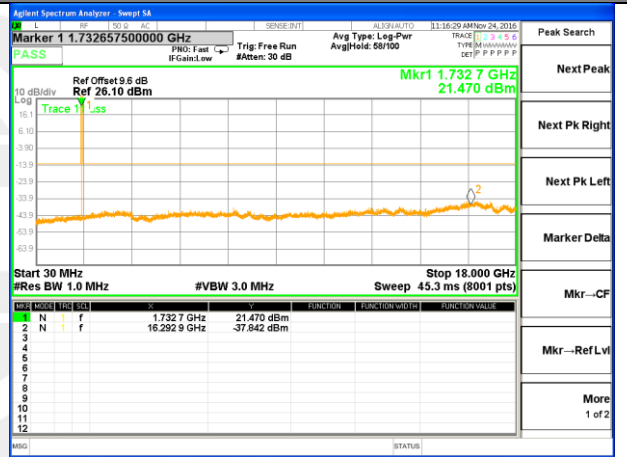

Highest Channel / 16QAM

LTE BAND 4

LTE Band 4 / 1.4MHz /Emission

Lowest Channel / QPSK

Lowest Channel / 16QAM

Middle Channel / QPSK

Middle Channel / 16QAM

Highest Channel / QPSK

Highest Channel / 16QAM

LTE BAND 4

LTE Band 4 / 3MHz /Emission

Lowest Channel / QPSK

Lowest Channel / 16QAM

Middle Channel / QPSK

Middle Channel / 16QAM

Highest Channel / QPSK

Highest Channel / 16QAM

LTE BAND 4

LTE Band 4 / 5MHz /Emission

Lowest Channel / QPSK

Lowest Channel / 16QAM

Middle Channel / QPSK

Middle Channel / 16QAM

Highest Channel / QPSK

Highest Channel / 16QAM