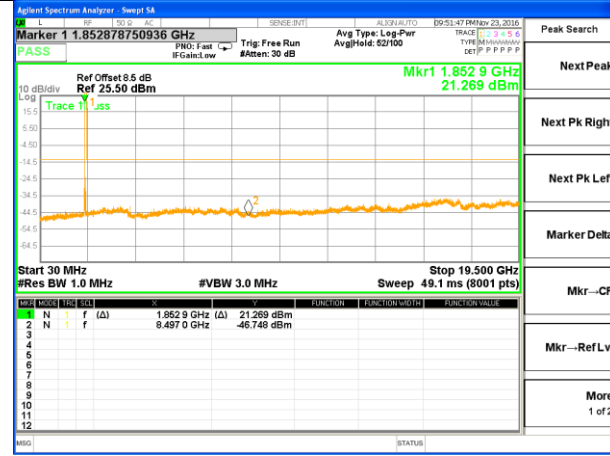

Highest Channel / 16QAM

LTE BAND 2

LTE Band 2 / 15MHz /Emission

Lowest Channel / QPSK

Lowest Channel / 16QAM

Middle Channel / QPSK

Middle Channel / 16QAM

Highest Channel / QPSK

Highest Channel / 16QAM

LTE BAND 2

LTE Band 2 / 20MHz /Emission

Lowest Channel / QPSK

Lowest Channel / 16QAM

Middle Channel / QPSK

Middle Channel / 16QAM

Highest Channel / QPSK

Highest Channel / 16QAM

LTE BAND 4

LTE Band 4 / 1.4MHz /Emission

Lowest Channel / QPSK

Lowest Channel / 16QAM

Middle Channel / QPSK

Middle Channel / 16QAM

Highest Channel / QPSK