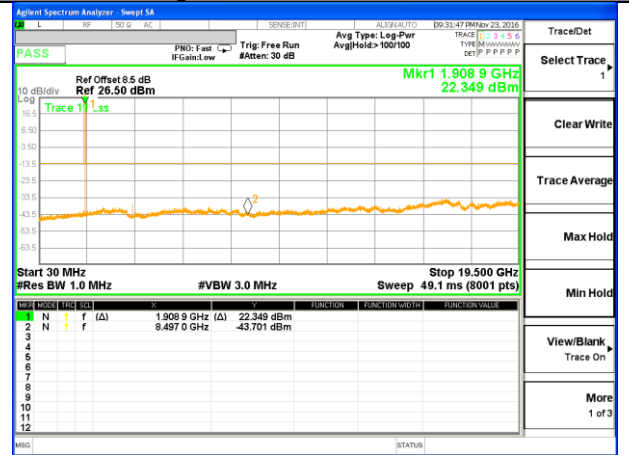

CONDUCTED SPURIOUS EMISSION

LTE BAND 2

LTE Band 2 / 1.4MHz /Emission

Lowest Channel / QPSK

Lowest Channel / 16QAM

Middle Channel / QPSK

Middle Channel / 16QAM

Highest Channel / QPSK

Highest Channel / 16QAM

LTE BAND 2

LTE Band 2 / 3MHz /Emission

Lowest Channel / QPSK

Lowest Channel / 16QAM

Middle Channel / QPSK

Middle Channel / 16QAM

Highest Channel / QPSK

Highest Channel / 16QAM

LTE BAND 2

LTE Band 2 / 5MHz /Emission

Lowest Channel / QPSK

Lowest Channel / 16QAM

Middle Channel / QPSK

Middle Channel / 16QAM

Highest Channel / QPSK