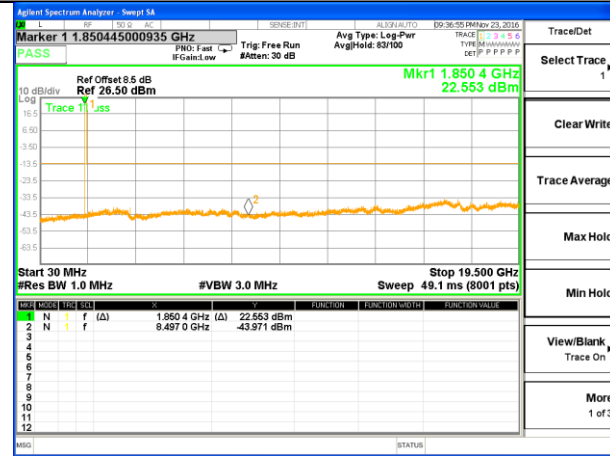

CONDUCTED SPURIOUS EMISSION

LTE BAND 2

LTE Band 2 / 1.4MHz /Emission

Lowest Channel / QPSK

Lowest Channel / 16QAM

Middle Channel / QPSK

Middle Channel / 16QAM

Highest Channel / QPSK

Highest Channel / 16QAM

LTE BAND 2

LTE Band 2 / 3MHz /Emission

Lowest Channel / QPSK

Lowest Channel / 16QAM

Middle Channel / QPSK

Middle Channel / 16QAM

Highest Channel / QPSK

Highest Channel / 16QAM

LTE BAND 2

LTE Band 2 / 5MHz /Emission

Lowest Channel / QPSK

Lowest Channel / 16QAM

Middle Channel / QPSK

Middle Channel / 16QAM

Highest Channel / QPSK

Highest Channel / 16QAM

LTE BAND 2

LTE Band 2 / 10MHz /Emission

Lowest Channel / QPSK

Lowest Channel / 16QAM

Middle Channel / QPSK

Middle Channel / 16QAM

Highest Channel / QPSK