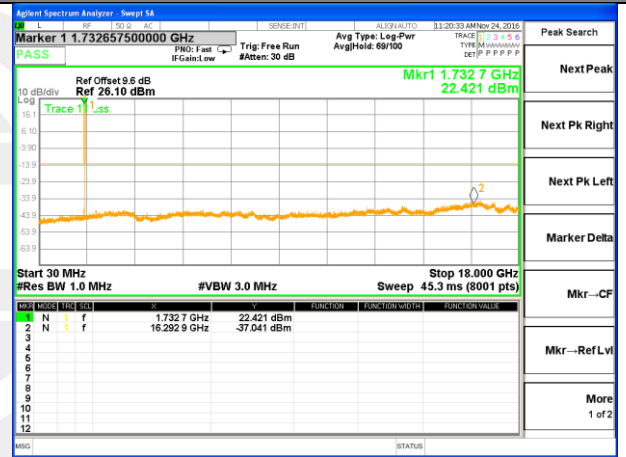

Highest Channel / 16QAM

LTE BAND 2

LTE Band 2 / 20MHz /Emission

Lowest Channel / QPSK

Lowest Channel / 16QAM

Middle Channel / QPSK

Middle Channel / 16QAM

Highest Channel / QPSK

Highest Channel / 16QAM

LTE BAND 4

LTE Band 4 / 1.4MHz /Emission

Lowest Channel / QPSK

Lowest Channel / 16QAM

Middle Channel / QPSK

Middle Channel / 16QAM

Highest Channel / QPSK

Highest Channel / 16QAM

LTE BAND 4

LTE Band 4 / 3MHz /Emission

Lowest Channel / QPSK

Lowest Channel / 16QAM

Middle Channel / QPSK

Middle Channel / 16QAM

Highest Channel / QPSK