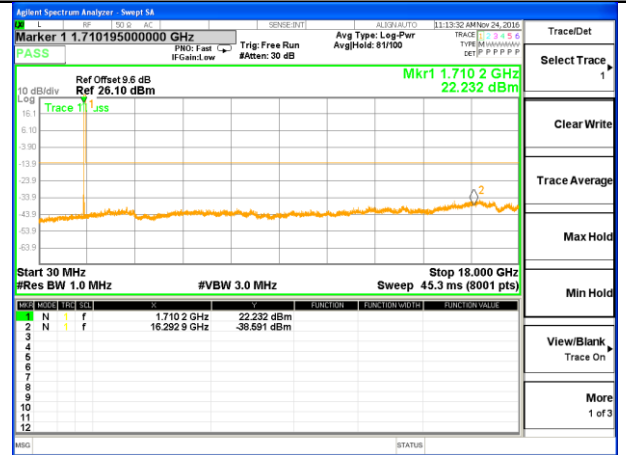

Highest Channel / 16QAM

LTE BAND 4

LTE Band 4 / 3MHz /Emission

Lowest Channel / QPSK

Lowest Channel / 16QAM

Middle Channel / QPSK

Middle Channel / 16QAM

Highest Channel / QPSK

Highest Channel / 16QAM

LTE BAND 4

LTE Band 4 / 5MHz /Emission

Lowest Channel / QPSK

Lowest Channel / 16QAM

Middle Channel / QPSK

Middle Channel / 16QAM

Highest Channel / QPSK

Highest Channel / 16QAM