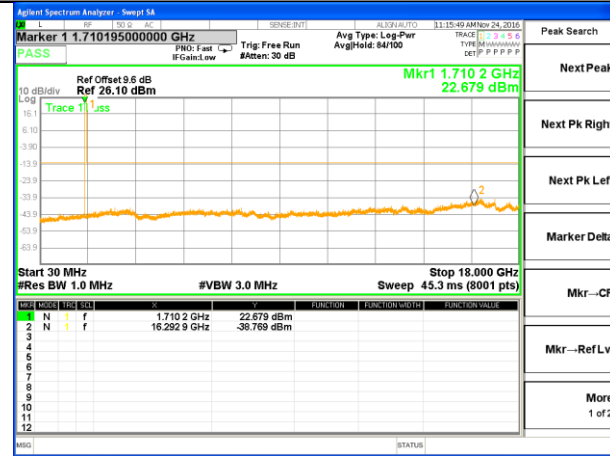

Highest Channel / 16QAM

LTE BAND 4

LTE Band 4 / 1.4MHz /Emission

Lowest Channel / QPSK

Lowest Channel / 16QAM

Middle Channel / QPSK

Middle Channel / 16QAM

Highest Channel / QPSK

Highest Channel / 16QAM

LTE BAND 4

LTE Band 4 / 3MHz /Emission

Lowest Channel / QPSK

Lowest Channel / 16QAM

Middle Channel / QPSK

Middle Channel / 16QAM

Highest Channel / QPSK

Highest Channel / 16QAM

LTE BAND 4

LTE Band 4 / 5MHz /Emission

Lowest Channel / QPSK

Lowest Channel / 16QAM

Middle Channel / QPSK

Middle Channel / 16QAM

Highest Channel / QPSK

Highest Channel / 16QAM