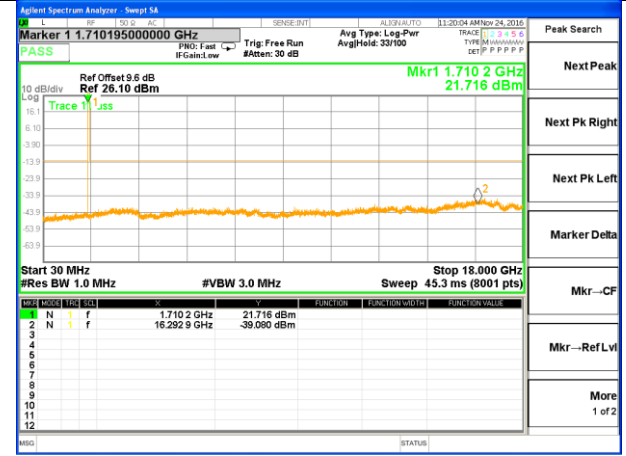

Highest Channel / 16QAM

LTE BAND 2

LTE Band 2 / 20MHz /Emission

Lowest Channel / QPSK

Lowest Channel / 16QAM

Middle Channel / QPSK

Middle Channel / 16QAM

Highest Channel / QPSK

Highest Channel / 16QAM

LTE BAND 4

LTE Band 4 / 1.4MHz /Emission

Lowest Channel / QPSK

Lowest Channel / 16QAM

Middle Channel / QPSK

Middle Channel / 16QAM

Highest Channel / QPSK

Highest Channel / 16QAM

LTE BAND 4

LTE Band 4 / 3MHz /Emission

Lowest Channel / QPSK

Lowest Channel / 16QAM

Middle Channel / QPSK

Middle Channel / 16QAM

Highest Channel / QPSK