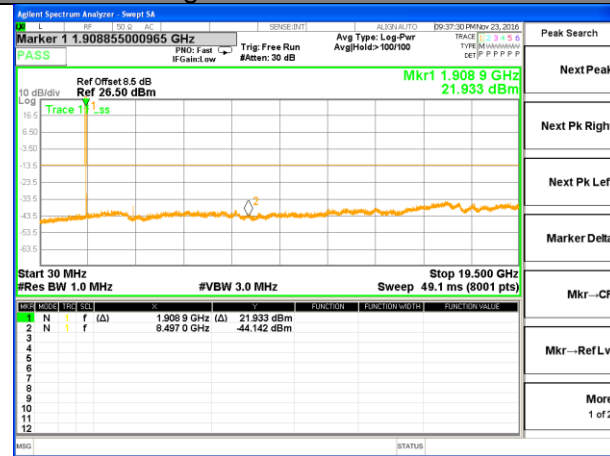

CONDUCTED SPURIOUS EMISSION

LTE BAND 2

LTE Band 2 / 1.4MHz /Emission

Lowest Channel / QPSK

Lowest Channel / 16QAM

Middle Channel / QPSK

Middle Channel / 16QAM

Highest Channel / QPSK

Highest Channel / 16QAM

LTE BAND 2

LTE Band 2 / 3MHz /Emission

Lowest Channel / QPSK

Lowest Channel / 16QAM

Middle Channel / QPSK

Middle Channel / 16QAM

Highest Channel / QPSK

Highest Channel / 16QAM

LTE BAND 2

LTE Band 2 / 5MHz /Emission

Lowest Channel / QPSK

Lowest Channel / 16QAM

Middle Channel / QPSK

Middle Channel / 16QAM

Highest Channel / QPSK

Highest Channel / 16QAM

LTE BAND 2

LTE Band 2 / 10MHz /Emission

Lowest Channel / QPSK

Lowest Channel / 16QAM

Middle Channel / QPSK

Middle Channel / 16QAM

Highest Channel / QPSK