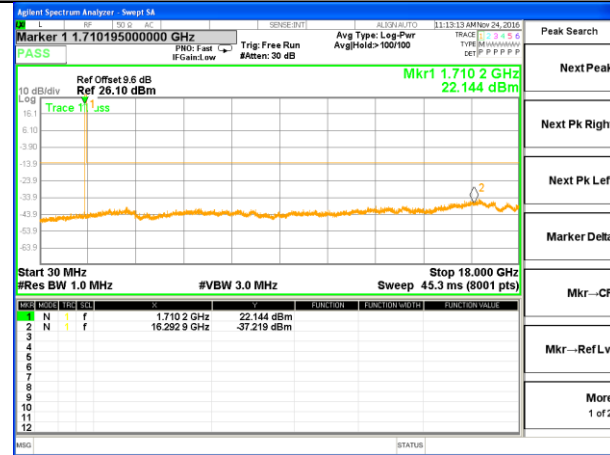

Highest Channel / 16QAM

LTE BAND 4

LTE Band 4 / 3MHz /Emission

Lowest Channel / QPSK

Lowest Channel / 16QAM

Middle Channel / QPSK

Middle Channel / 16QAM

Highest Channel / QPSK

Highest Channel / 16QAM

LTE BAND 4

LTE Band 4 / 5MHz /Emission

Lowest Channel / QPSK

Lowest Channel / 16QAM

Middle Channel / QPSK

Middle Channel / 16QAM

Highest Channel / QPSK

Highest Channel / 16QAM