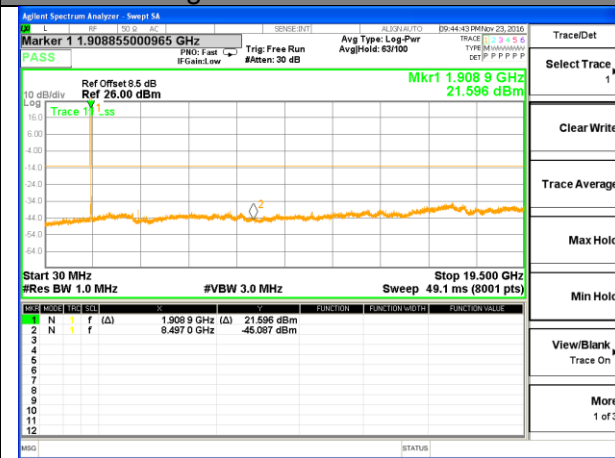

Highest Channel / 16QAM

LTE BAND 2

LTE Band 2 / 5MHz /Emission

Lowest Channel / QPSK

Lowest Channel / 16QAM

Middle Channel / QPSK

Middle Channel / 16QAM

Highest Channel / QPSK

Highest Channel / 16QAM

LTE BAND 2

LTE Band 2 / 10MHz /Emission

Lowest Channel / QPSK

Lowest Channel / 16QAM

Middle Channel / QPSK

Middle Channel / 16QAM

Highest Channel / QPSK

Highest Channel / 16QAM

LTE BAND 2

LTE Band 2 / 15MHz /Emission

Lowest Channel / QPSK

Lowest Channel / 16QAM

Middle Channel / QPSK

Middle Channel / 16QAM

Highest Channel / QPSK