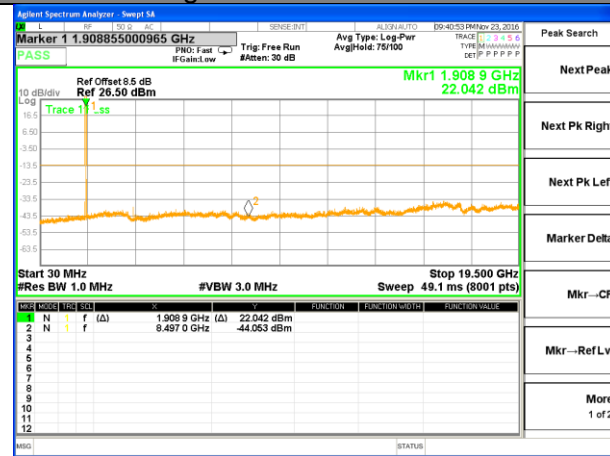

Highest Channel / 16QAM

LTE BAND 2

LTE Band 2 / 3MHz /Emission

Lowest Channel / QPSK

Lowest Channel / 16QAM

Middle Channel / QPSK

Middle Channel / 16QAM

Highest Channel / QPSK

Highest Channel / 16QAM

LTE BAND 2

LTE Band 2 / 5MHz /Emission

Lowest Channel / QPSK

Lowest Channel / 16QAM

Middle Channel / QPSK

Middle Channel / 16QAM

Highest Channel / QPSK

Highest Channel / 16QAM

LTE BAND 2

LTE Band 2 / 10MHz /Emission

Lowest Channel / QPSK

Lowest Channel / 16QAM

Middle Channel / QPSK

Middle Channel / 16QAM

Highest Channel / QPSK

Highest Channel / 16QAM

LTE BAND 2

LTE Band 2 / 15MHz /Emission

Lowest Channel / QPSK

Lowest Channel / 16QAM

Middle Channel / QPSK

Middle Channel / 16QAM

Highest Channel / QPSK