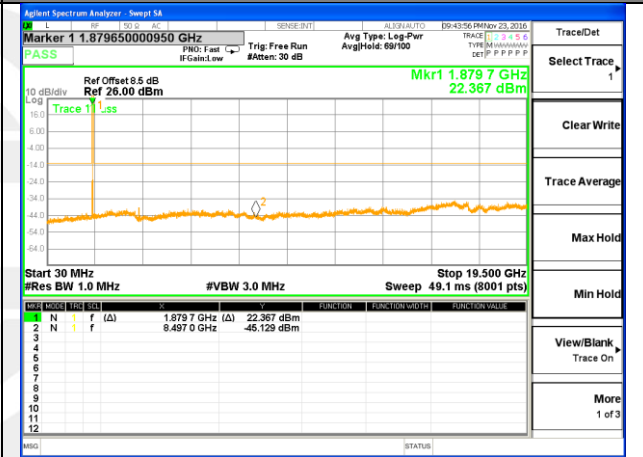

Highest Channel / 16QAM

LTE BAND 2

LTE Band 2 / 5MHz /Emission

Lowest Channel / QPSK

Lowest Channel / 16QAM

Middle Channel / QPSK

Middle Channel / 16QAM

Highest Channel / QPSK

Highest Channel / 16QAM

LTE BAND 2

LTE Band 2 / 10MHz /Emission

Lowest Channel / QPSK

Lowest Channel / 16QAM

Middle Channel / QPSK

Middle Channel / 16QAM

Highest Channel / QPSK

Highest Channel / 16QAM

LTE BAND 2

LTE Band 2 / 15MHz /Emission

Lowest Channel / QPSK

Lowest Channel / 16QAM

Middle Channel / QPSK

Middle Channel / 16QAM

Highest Channel / QPSK

Highest Channel / 16QAM

LTE BAND 2

LTE Band 2 / 20MHz /Emission

Lowest Channel / QPSK

Lowest Channel / 16QAM

Middle Channel / QPSK

Middle Channel / 16QAM

Highest Channel / QPSK