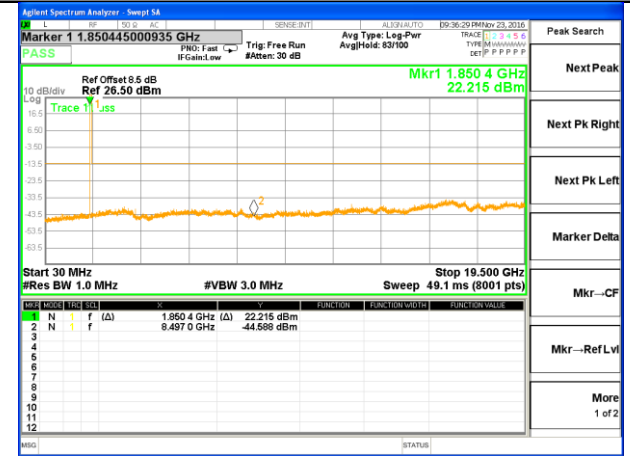

CONDUCTED SPURIOUS EMISSION

LTE BAND 2

LTE Band 2 / 1.4MHz /Emission

Lowest Channel / QPSK

Lowest Channel / 16QAM

Middle Channel / QPSK

Middle Channel / 16QAM

Highest Channel / QPSK

Highest Channel / 16QAM

LTE BAND 2

LTE Band 2 / 3MHz /Emission

Lowest Channel / QPSK

Lowest Channel / 16QAM

Middle Channel / QPSK

Middle Channel / 16QAM

Highest Channel / QPSK

Highest Channel / 16QAM

LTE BAND 2

LTE Band 2 / 5MHz /Emission

Lowest Channel / QPSK

Lowest Channel / 16QAM

Middle Channel / QPSK

Middle Channel / 16QAM

Highest Channel / QPSK

Highest Channel / 16QAM

LTE BAND 2

LTE Band 2 / 10MHz /Emission

Lowest Channel / QPSK

Lowest Channel / 16QAM

Middle Channel / QPSK

Middle Channel / 16QAM

Highest Channel / QPSK