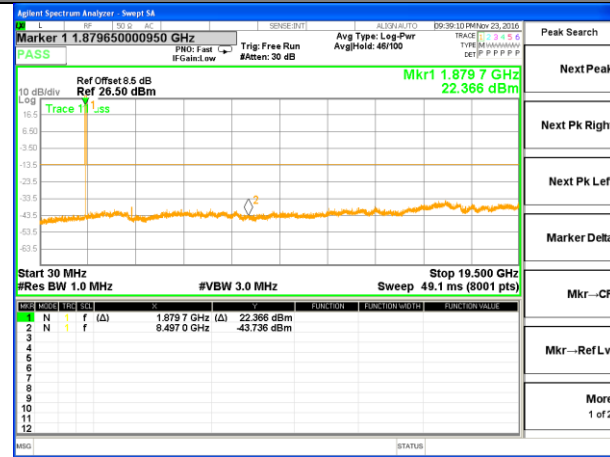

Highest Channel / 16QAM

LTE BAND 2

LTE Band 2 / 3MHz /Emission

Lowest Channel / QPSK

Lowest Channel / 16QAM

Middle Channel / QPSK

Middle Channel / 16QAM

Highest Channel / QPSK

Highest Channel / 16QAM

LTE BAND 2

LTE Band 2 / 5MHz /Emission

Lowest Channel / QPSK

Lowest Channel / 16QAM

Middle Channel / QPSK

Middle Channel / 16QAM

Highest Channel / QPSK

Highest Channel / 16QAM

LTE BAND 2

LTE Band 2 / 10MHz /Emission

Lowest Channel / QPSK

Lowest Channel / 16QAM

Middle Channel / QPSK

Middle Channel / 16QAM

Highest Channel / QPSK

Highest Channel / 16QAM

LTE BAND 2

LTE Band 2 / 15MHz /Emission

Lowest Channel / QPSK

Lowest Channel / 16QAM

Middle Channel / QPSK

Middle Channel / 16QAM

Highest Channel / QPSK