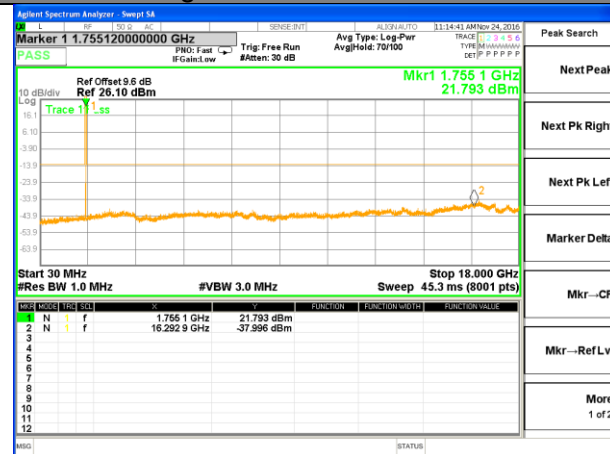

Highest Channel / 16QAM

LTE BAND 4

LTE Band 4 / 3MHz /Emission

Lowest Channel / QPSK

Lowest Channel / 16QAM

Middle Channel / QPSK

Middle Channel / 16QAM

Highest Channel / QPSK

Highest Channel / 16QAM

LTE BAND 4

LTE Band 4 / 5MHz /Emission

Lowest Channel / QPSK

Lowest Channel / 16QAM

Middle Channel / QPSK

Middle Channel / 16QAM

Highest Channel / QPSK

Highest Channel / 16QAM