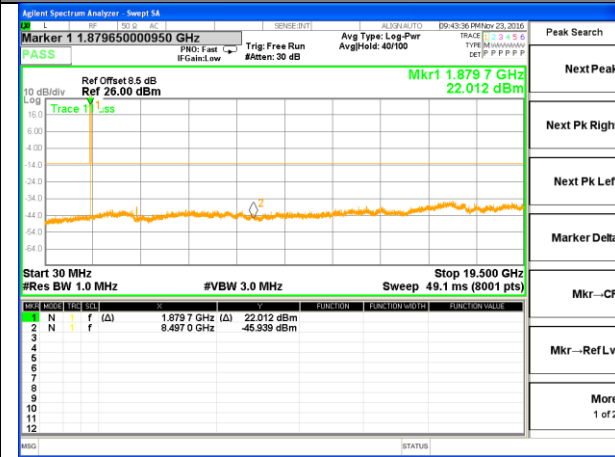

Highest Channel / 16QAM

LTE BAND 2

LTE Band 2 / 5MHz /Emission

Lowest Channel / QPSK

Lowest Channel / 16QAM

Middle Channel / QPSK

Middle Channel / 16QAM

Highest Channel / QPSK

Highest Channel / 16QAM

LTE BAND 2

LTE Band 2 / 10MHz /Emission

Lowest Channel / QPSK

Lowest Channel / 16QAM

Middle Channel / QPSK

Middle Channel / 16QAM

Highest Channel / QPSK

Highest Channel / 16QAM

LTE BAND 2

LTE Band 2 / 15MHz /Emission

Lowest Channel / QPSK

Lowest Channel / 16QAM

Middle Channel / QPSK

Middle Channel / 16QAM

Highest Channel / QPSK

Highest Channel / 16QAM

LTE BAND 2

LTE Band 2 / 20MHz /Emission

Lowest Channel / QPSK

Lowest Channel / 16QAM

Middle Channel / QPSK

Middle Channel / 16QAM

Highest Channel / QPSK