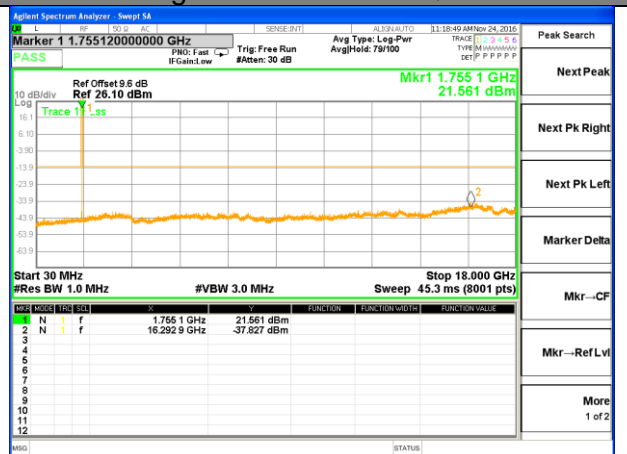

Highest Channel / 16QAM

LTE BAND 4

LTE Band 4 / 1.4MHz /Emission

Lowest Channel / QPSK

Lowest Channel / 16QAM

Middle Channel / QPSK

Middle Channel / 16QAM

Highest Channel / QPSK

Highest Channel / 16QAM

LTE BAND 4

LTE Band 4 / 3MHz /Emission

Lowest Channel / QPSK

Lowest Channel / 16QAM

Middle Channel / QPSK

Middle Channel / 16QAM

Highest Channel / QPSK

Highest Channel / 16QAM

LTE BAND 4

LTE Band 4 / 5MHz /Emission

Lowest Channel / QPSK

Lowest Channel / 16QAM

Middle Channel / QPSK

Middle Channel / 16QAM

Highest Channel / QPSK

Highest Channel / 16QAM