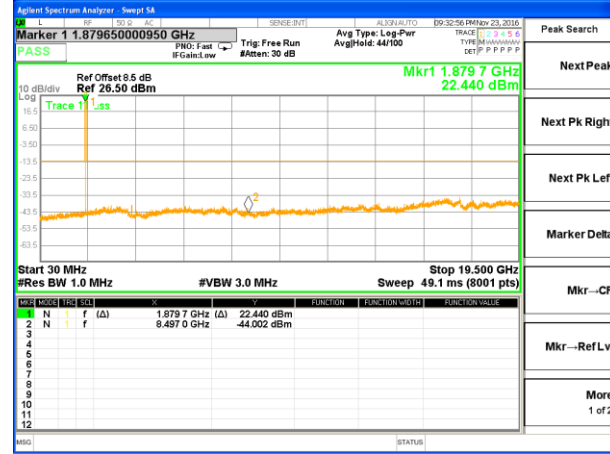

CONDUCTED SPURIOUS EMISSION

LTE BAND 2

LTE Band 2 / 1.4MHz /Emission

Lowest Channel / QPSK

Lowest Channel / 16QAM

Middle Channel / QPSK

Middle Channel / 16QAM

Highest Channel / QPSK

Highest Channel / 16QAM

LTE BAND 2

LTE Band 2 / 3MHz /Emission

Lowest Channel / QPSK

Lowest Channel / 16QAM

Middle Channel / QPSK

Middle Channel / 16QAM

Highest Channel / QPSK

Highest Channel / 16QAM

LTE BAND 2

LTE Band 2 / 5MHz /Emission

Lowest Channel / QPSK

Lowest Channel / 16QAM

Middle Channel / QPSK

Middle Channel / 16QAM

Highest Channel / QPSK