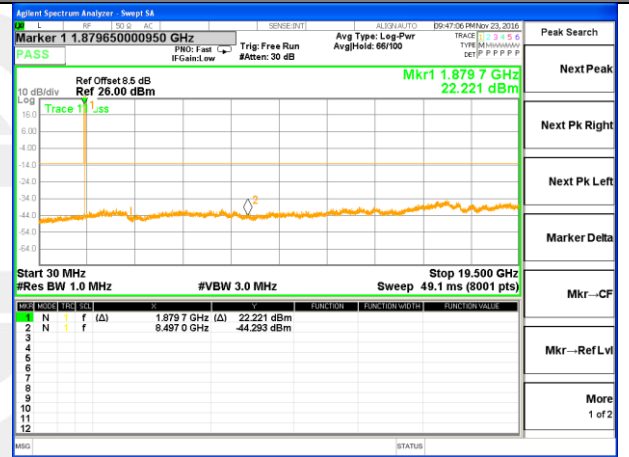

Highest Channel / 16QAM

LTE BAND 2

LTE Band 2 / 10MHz /Emission

Lowest Channel / QPSK

Lowest Channel / 16QAM

Middle Channel / QPSK

Middle Channel / 16QAM

Highest Channel / QPSK

Highest Channel / 16QAM

LTE BAND 2

LTE Band 2 / 15MHz /Emission

Lowest Channel / QPSK

Lowest Channel / 16QAM

Middle Channel / QPSK

Middle Channel / 16QAM

Highest Channel / QPSK

Highest Channel / 16QAM

LTE BAND 2

LTE Band 2 / 20MHz /Emission

Lowest Channel / QPSK

Lowest Channel / 16QAM

Middle Channel / QPSK

Middle Channel / 16QAM

Highest Channel / QPSK

Highest Channel / 16QAM

LTE BAND 4

LTE Band 4 / 1.4MHz /Emission

Lowest Channel / QPSK

Lowest Channel / 16QAM

Middle Channel / QPSK

Middle Channel / 16QAM

Highest Channel / QPSK