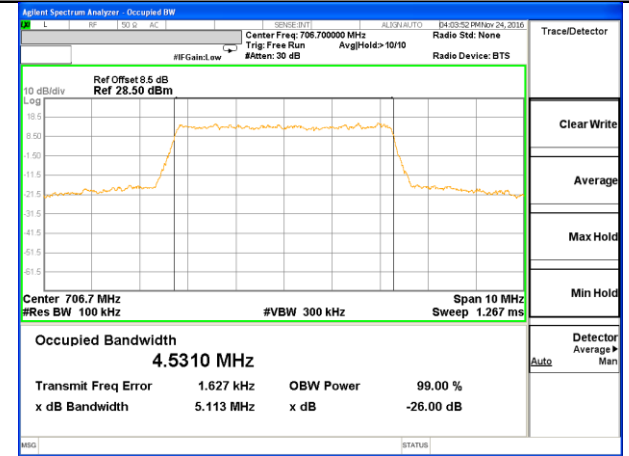

Middle Channel / 15MHz / QPSK

Middle Channel / 15MHz / 16QAM

Highest Channel / 15MHz / QPSK

Highest Channel / 15MHz / 16QAM

LTE band 7

LTE band 7 (99% and -26 Bandwidth)

Lowest Channel / 20MHz / QPSK

Lowest Channel / 20MHz / 16QAM

Middle Channel / 20MHz / QPSK

Middle Channel / 20MHz / 16QAM

Highest Channel / 20MHz / QPSK

Highest Channel / 20MHz / 16QAM

LTE band 17

LTE band 17 (99% and -26 Bandwidth)

Lowest Channel / 5MHz / QPSK

Lowest Channel / 5MHz / 16QAM

Middle Channel / 5MHz / QPSK

Middle Channel / 5MHz / 16QAM

Highest Channel / 5MHz / QPSK

Highest Channel / 5MHz / 16QAM

LTE band 17

LTE band 17 (99% and -26 Bandwidth)