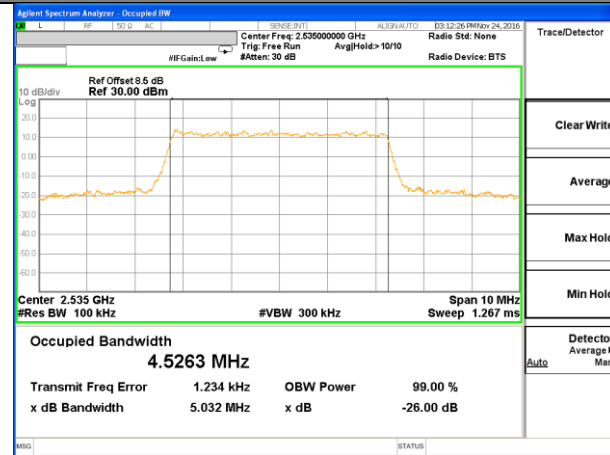

Highest Channel / 15MHz / QPSK

Highest Channel / 15MHz / 16QAM

LTE band 4

LTE band 4 (99% and -26 Bandwidth)

Lowest Channel / 20MHz / QPSK

Lowest Channel / 20MHz / 16QAM

Middle Channel / 20MHz / QPSK

Middle Channel / 20MHz / 16QAM

Highest Channel / 20MHz / QPSK

Highest Channel / 20MHz / 16QAM

LTE band 7

LTE band 7 (99% and -26 Bandwidth)

Lowest Channel / 5MHz / QPSK

Lowest Channel / 5MHz / 16QAM

Middle Channel / 5MHz / QPSK

Middle Channel / 5MHz / 16QAM

Highest Channel / 5MHz / QPSK

Highest Channel / 5MHz / 16QAM

LTE band 7

LTE band 7 (99% and -26 Bandwidth)

LTE band 7

LTE band 7 (99% and -26 Bandwidth)

Lowest Channel / 15MHz / QPSK

Lowest Channel / 15MHz / 16QAM