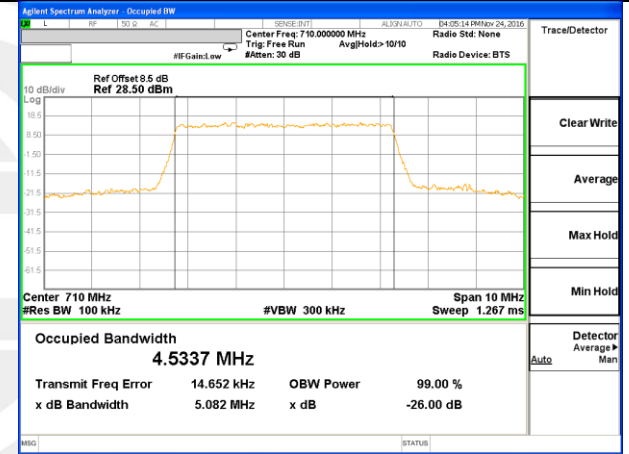

Middle Channel / 15MHz / QPSK

Middle Channel / 15MHz / 16QAM

Highest Channel / 15MHz / QPSK

Highest Channel / 15MHz / 16QAM

LTE band 7

LTE band 7 (99% and -26 Bandwidth)

Lowest Channel / 20MHz / QPSK

Lowest Channel / 20MHz / 16QAM

Middle Channel / 20MHz / QPSK

Middle Channel / 20MHz / 16QAM

Highest Channel / 20MHz / QPSK

Highest Channel / 20MHz / 16QAM

LTE band 17

LTE band 17 (99% and -26 Bandwidth)

Lowest Channel / 5MHz / QPSK

Lowest Channel / 5MHz / 16QAM

Middle Channel / 5MHz / QPSK

Middle Channel / 5MHz / 16QAM

Highest Channel / 5MHz / QPSK

Highest Channel / 5MHz / 16QAM

LTE band 17

LTE band 17 (99% and -26 Bandwidth)