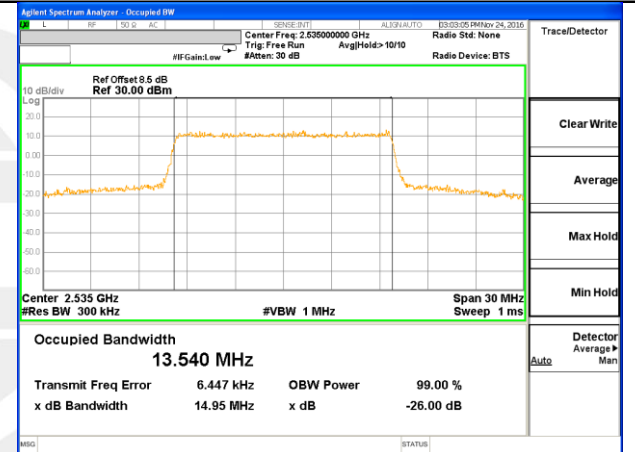

Highest Channel / 20MHz / QPSK

Highest Channel / 20MHz / 16QAM

LTE band 7

LTE band 7 (99% and -26 Bandwidth)

Lowest Channel / 5MHz / QPSK

Lowest Channel / 5MHz / 16QAM

Middle Channel / 5MHz / QPSK

Middle Channel / 5MHz / 16QAM

Highest Channel / 5MHz / QPSK

Highest Channel / 5MHz / 16QAM

LTE band 7

LTE band 7 (99% and -26 Bandwidth)

LTE band 7

LTE band 7 (99% and -26 Bandwidth)

Lowest Channel / 15MHz / QPSK

Lowest Channel / 15MHz / 16QAM

Middle Channel / 15MHz / QPSK

Middle Channel / 15MHz / 16QAM

Highest Channel / 15MHz / QPSK

Highest Channel / 15MHz / 16QAM

LTE band 7

LTE band 7 (99% and -26 Bandwidth)

Lowest Channel / 20MHz / QPSK

Lowest Channel / 20MHz / 16QAM