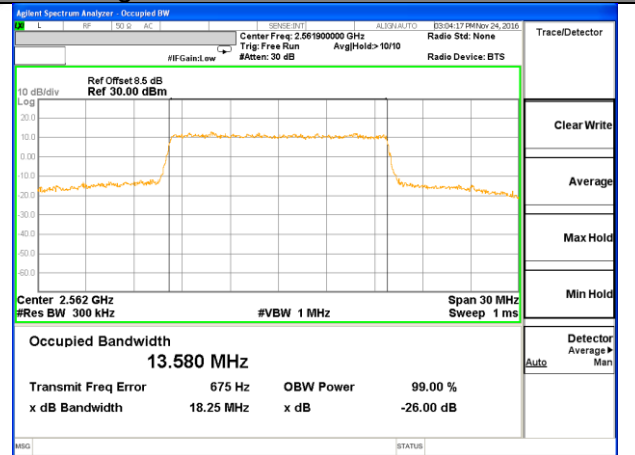

Highest Channel / 5MHz / QPSK

Highest Channel / 5MHz / 16QAM

LTE band 7

LTE band 7 (99% and -26 Bandwidth)

LTE band 7

LTE band 7 (99% and -26 Bandwidth)

Lowest Channel / 15MHz / QPSK

Lowest Channel / 15MHz / 16QAM

Middle Channel / 15MHz / QPSK

Middle Channel / 15MHz / 16QAM

Highest Channel / 15MHz / QPSK

Highest Channel / 15MHz / 16QAM

LTE band 7

LTE band 7 (99% and -26 Bandwidth)

Lowest Channel / 20MHz / QPSK

Lowest Channel / 20MHz / 16QAM

Middle Channel / 20MHz / QPSK

Middle Channel / 20MHz / 16QAM

Highest Channel / 20MHz / QPSK

Highest Channel / 20MHz / 16QAM

LTE band 17

LTE band 17 (99% and -26 Bandwidth)

Lowest Channel / 5MHz / QPSK

Lowest Channel / 5MHz / 16QAM