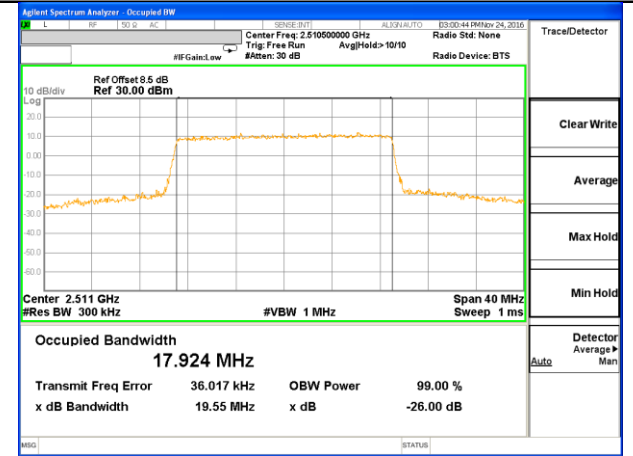

Highest Channel / 5MHz / QPSK

Highest Channel / 5MHz / 16QAM

LTE band 7

LTE band 7 (99% and -26 Bandwidth)

LTE band 7

LTE band 7 (99% and -26 Bandwidth)

Lowest Channel / 15MHz / QPSK

Lowest Channel / 15MHz / 16QAM

Middle Channel / 15MHz / QPSK

Middle Channel / 15MHz / 16QAM

Highest Channel / 15MHz / QPSK

Highest Channel / 15MHz / 16QAM

LTE band 7

LTE band 7 (99% and -26 Bandwidth)

Lowest Channel / 20MHz / QPSK

Lowest Channel / 20MHz / 16QAM

Middle Channel / 20MHz / QPSK

Middle Channel / 20MHz / 16QAM

Highest Channel / 20MHz / QPSK

Highest Channel / 20MHz / 16QAM

LTE band 17

LTE band 17 (99% and -26 Bandwidth)

Lowest Channel / 5MHz / QPSK

Lowest Channel / 5MHz / 16QAM