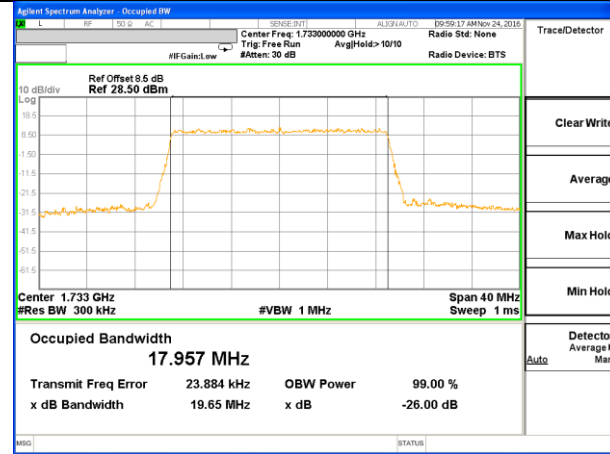

Highest Channel / 15MHz / QPSK

Highest Channel / 15MHz / 16QAM

LTE band 4

LTE band 4 (99% and -26 Bandwidth)

Lowest Channel / 20MHz / QPSK

Lowest Channel / 20MHz / 16QAM

Middle Channel / 20MHz / QPSK

Middle Channel / 20MHz / 16QAM

Highest Channel / 20MHz / QPSK

Highest Channel / 20MHz / 16QAM

LTE band 7

LTE band 7 (99% and -26 Bandwidth)

Lowest Channel / 5MHz / QPSK

Lowest Channel / 5MHz / 16QAM

Middle Channel / 5MHz / QPSK

Middle Channel / 5MHz / 16QAM

Highest Channel / 5MHz / QPSK

Highest Channel / 5MHz / 16QAM

LTE band 7

LTE band 7 (99% and -26 Bandwidth)

LTE band 7

LTE band 7 (99% and -26 Bandwidth)

Lowest Channel / 15MHz / QPSK

Lowest Channel / 15MHz / 16QAM