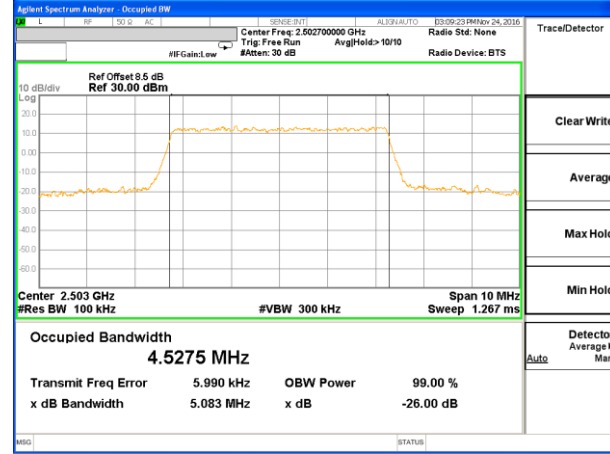

Highest Channel / 15MHz / QPSK

Highest Channel / 15MHz / 16QAM

LTE band 4

LTE band 4 (99% and -26 Bandwidth)

Lowest Channel / 20MHz / QPSK

Lowest Channel / 20MHz / 16QAM

Middle Channel / 20MHz / QPSK

Middle Channel / 20MHz / 16QAM

Highest Channel / 20MHz / QPSK

Highest Channel / 20MHz / 16QAM

LTE band 7

LTE band 7 (99% and -26 Bandwidth)

Lowest Channel / 5MHz / QPSK

Lowest Channel / 5MHz / 16QAM

Middle Channel / 5MHz / QPSK

Middle Channel / 5MHz / 16QAM

Highest Channel / 5MHz / QPSK

Highest Channel / 5MHz / 16QAM

LTE band 7

LTE band 7 (99% and -26 Bandwidth)

LTE band 7

LTE band 7 (99% and -26 Bandwidth)

Lowest Channel / 15MHz / QPSK

Lowest Channel / 15MHz / 16QAM