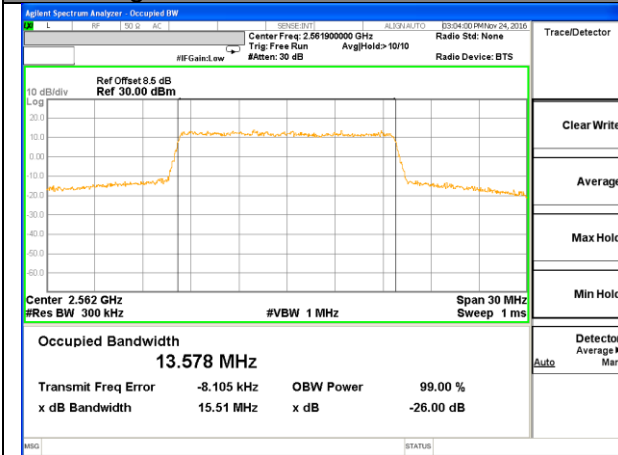

Highest Channel / 20MHz / QPSK

Highest Channel / 20MHz / 16QAM

LTE band 7

LTE band 7 (99% and -26 Bandwidth)

Lowest Channel / 5MHz / QPSK

Lowest Channel / 5MHz / 16QAM

Middle Channel / 5MHz / QPSK

Middle Channel / 5MHz / 16QAM

Highest Channel / 5MHz / QPSK

Highest Channel / 5MHz / 16QAM

LTE band 7

LTE band 7 (99% and -26 Bandwidth)

LTE band 7

LTE band 7 (99% and -26 Bandwidth)

Lowest Channel / 15MHz / QPSK

Lowest Channel / 15MHz / 16QAM

Middle Channel / 15MHz / QPSK

Middle Channel / 15MHz / 16QAM

Highest Channel / 15MHz / QPSK

Highest Channel / 15MHz / 16QAM

LTE band 7

LTE band 7 (99% and -26 Bandwidth)

Lowest Channel / 20MHz / QPSK

Lowest Channel / 20MHz / 16QAM