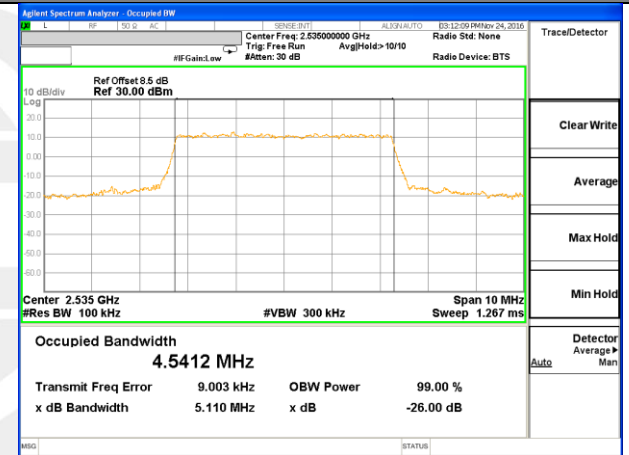

Highest Channel / 15MHz / QPSK

Highest Channel / 15MHz / 16QAM

LTE band 4

LTE band 4 (99% and -26 Bandwidth)

Lowest Channel / 20MHz / QPSK

Lowest Channel / 20MHz / 16QAM

Middle Channel / 20MHz / QPSK

Middle Channel / 20MHz / 16QAM

Highest Channel / 20MHz / QPSK

Highest Channel / 20MHz / 16QAM

LTE band 7

LTE band 7 (99% and -26 Bandwidth)

Lowest Channel / 5MHz / QPSK

Lowest Channel / 5MHz / 16QAM

Middle Channel / 5MHz / QPSK

Middle Channel / 5MHz / 16QAM

Highest Channel / 5MHz / QPSK

Highest Channel / 5MHz / 16QAM

LTE band 7

LTE band 7 (99% and -26 Bandwidth)

LTE band 7

LTE band 7 (99% and -26 Bandwidth)

Lowest Channel / 15MHz / QPSK

Lowest Channel / 15MHz / 16QAM