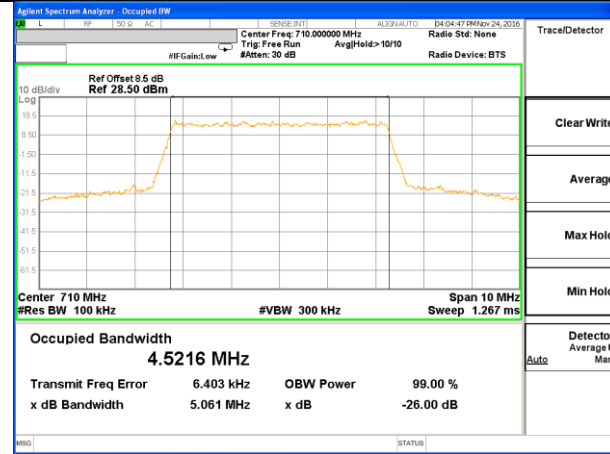

Middle Channel / 15MHz / QPSK

Middle Channel / 15MHz / 16QAM

Highest Channel / 15MHz / QPSK

Highest Channel / 15MHz / 16QAM

LTE band 7

LTE band 7 (99% and -26 Bandwidth)

Lowest Channel / 20MHz / QPSK

Lowest Channel / 20MHz / 16QAM

Middle Channel / 20MHz / QPSK

Middle Channel / 20MHz / 16QAM

Highest Channel / 20MHz / QPSK

Highest Channel / 20MHz / 16QAM

LTE band 17

LTE band 17 (99% and -26 Bandwidth)

Lowest Channel / 5MHz / QPSK

Lowest Channel / 5MHz / 16QAM

Middle Channel / 5MHz / QPSK

Middle Channel / 5MHz / 16QAM

Highest Channel / 5MHz / QPSK

Highest Channel / 5MHz / 16QAM

LTE band 17

LTE band 17 (99% and -26 Bandwidth)