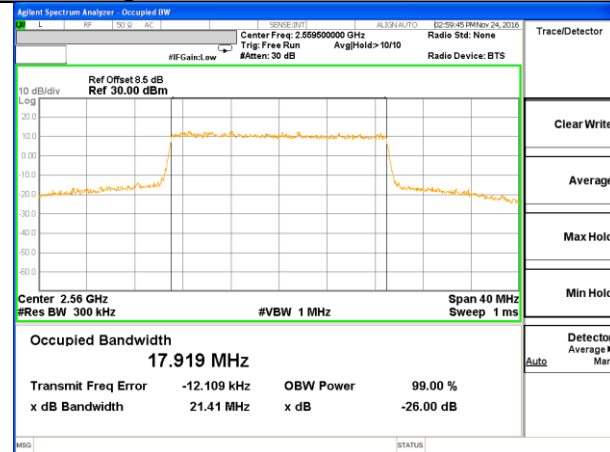

Highest Channel / 5MHz / QPSK

Highest Channel / 5MHz / 16QAM

LTE band 7

LTE band 7 (99% and -26 Bandwidth)

LTE band 7

LTE band 7 (99% and -26 Bandwidth)

Lowest Channel / 15MHz / QPSK

Lowest Channel / 15MHz / 16QAM

Middle Channel / 15MHz / QPSK

Middle Channel / 15MHz / 16QAM

Highest Channel / 15MHz / QPSK

Highest Channel / 15MHz / 16QAM

LTE band 7

LTE band 7 (99% and -26 Bandwidth)

Lowest Channel / 20MHz / QPSK

Lowest Channel / 20MHz / 16QAM

Middle Channel / 20MHz / QPSK

Middle Channel / 20MHz / 16QAM

Highest Channel / 20MHz / QPSK

Highest Channel / 20MHz / 16QAM

LTE band 17

LTE band 17 (99% and -26 Bandwidth)

Lowest Channel / 5MHz / QPSK

Lowest Channel / 5MHz / 16QAM