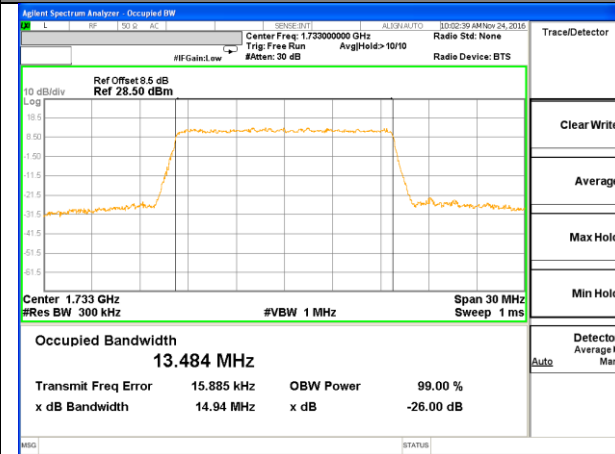

LTE band 4

LTE band 4 (99% and -26 Bandwidth)

LTE band 4

LTE band 4 (99% and -26 Bandwidth)

Lowest Channel / 15MHz / QPSK

Lowest Channel / 15MHz / 16QAM

Middle Channel / 15MHz / QPSK

Middle Channel / 15MHz / 16QAM

Highest Channel / 15MHz / QPSK

Highest Channel / 15MHz / 16QAM

LTE band 4

LTE band 4 (99% and -26 Bandwidth)

Lowest Channel / 20MHz / QPSK

Lowest Channel / 20MHz / 16QAM

Middle Channel / 20MHz / QPSK

Middle Channel / 20MHz / 16QAM

Highest Channel / 20MHz / QPSK

Highest Channel / 20MHz / 16QAM

LTE band 7

LTE band 7 (99% and -26 Bandwidth)

Lowest Channel / 5MHz / QPSK

Lowest Channel / 5MHz / 16QAM

Middle Channel / 5MHz / QPSK

Middle Channel / 5MHz / 16QAM