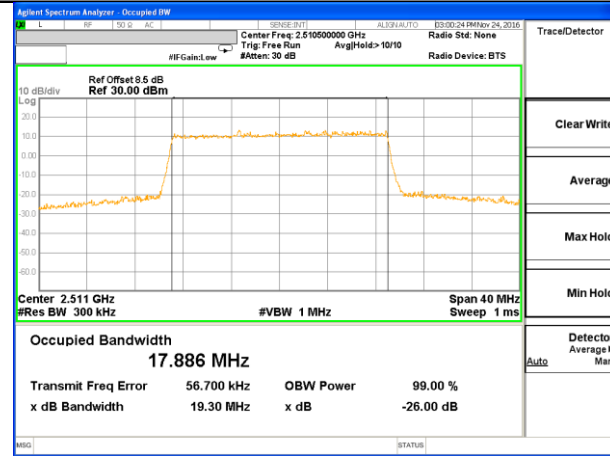

Highest Channel / 5MHz / QPSK

Highest Channel / 5MHz / 16QAM

LTE band 7

LTE band 7 (99% and -26 Bandwidth)

LTE band 7

LTE band 7 (99% and -26 Bandwidth)

Lowest Channel / 15MHz / QPSK

Lowest Channel / 15MHz / 16QAM

Middle Channel / 15MHz / QPSK

Middle Channel / 15MHz / 16QAM

Highest Channel / 15MHz / QPSK

Highest Channel / 15MHz / 16QAM

LTE band 7

LTE band 7 (99% and -26 Bandwidth)

Lowest Channel / 20MHz / QPSK

Lowest Channel / 20MHz / 16QAM

Middle Channel / 20MHz / QPSK

Middle Channel / 20MHz / 16QAM

Highest Channel / 20MHz / QPSK

Highest Channel / 20MHz / 16QAM

LTE band 17

LTE band 17 (99% and -26 Bandwidth)

Lowest Channel / 5MHz / QPSK

Lowest Channel / 5MHz / 16QAM