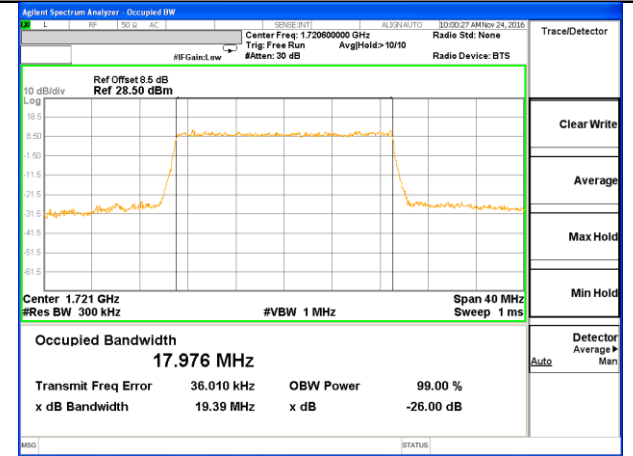

Highest Channel / 15MHz / QPSK

Highest Channel / 15MHz / 16QAM

LTE band 4

LTE band 4 (99% and -26 Bandwidth)

Lowest Channel / 20MHz / QPSK

Lowest Channel / 20MHz / 16QAM

Middle Channel / 20MHz / QPSK

Middle Channel / 20MHz / 16QAM

Highest Channel / 20MHz / QPSK

Highest Channel / 20MHz / 16QAM

LTE band 7

LTE band 7 (99% and -26 Bandwidth)

Lowest Channel / 5MHz / QPSK

Lowest Channel / 5MHz / 16QAM

Middle Channel / 5MHz / QPSK

Middle Channel / 5MHz / 16QAM

Highest Channel / 5MHz / QPSK

Highest Channel / 5MHz / 16QAM

LTE band 7

LTE band 7 (99% and -26 Bandwidth)

LTE band 7

LTE band 7 (99% and -26 Bandwidth)

Lowest Channel / 15MHz / QPSK

Lowest Channel / 15MHz / 16QAM