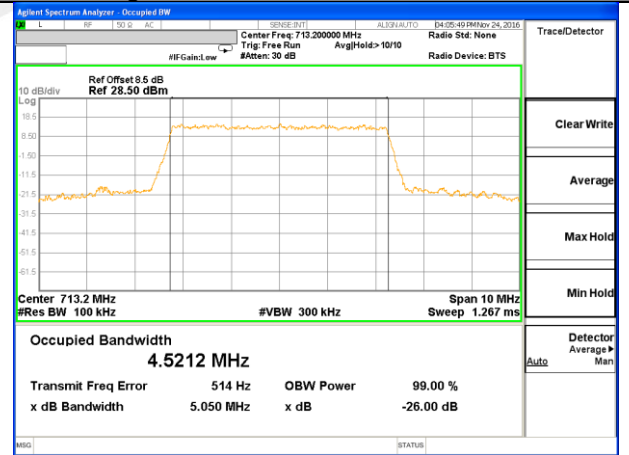

Middle Channel / 20MHz / QPSK

Middle Channel / 20MHz / 16QAM

Highest Channel / 20MHz / QPSK

Highest Channel / 20MHz / 16QAM

LTE band 17

LTE band 17 (99% and -26 Bandwidth)

Lowest Channel / 5MHz / QPSK

Lowest Channel / 5MHz / 16QAM

Middle Channel / 5MHz / QPSK

Middle Channel / 5MHz / 16QAM

Highest Channel / 5MHz / QPSK

Highest Channel / 5MHz / 16QAM

LTE band 17

LTE band 17 (99% and -26 Bandwidth)