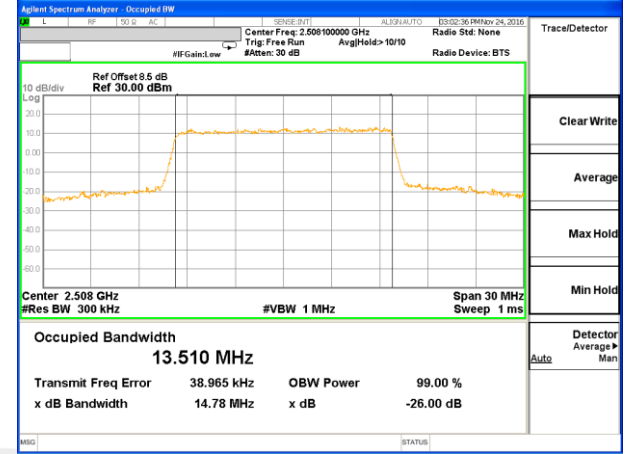

Highest Channel / 20MHz / QPSK

Highest Channel / 20MHz / 16QAM

LTE band 7

LTE band 7 (99% and -26 Bandwidth)

Lowest Channel / 5MHz / QPSK

Lowest Channel / 5MHz / 16QAM

Middle Channel / 5MHz / QPSK

Middle Channel / 5MHz / 16QAM

Highest Channel / 5MHz / QPSK

Highest Channel / 5MHz / 16QAM

LTE band 7

LTE band 7 (99% and -26 Bandwidth)

LTE band 7

LTE band 7 (99% and -26 Bandwidth)

Lowest Channel / 15MHz / QPSK

Lowest Channel / 15MHz / 16QAM

Middle Channel / 15MHz / QPSK

Middle Channel / 15MHz / 16QAM

Highest Channel / 15MHz / QPSK

Highest Channel / 15MHz / 16QAM

LTE band 7

LTE band 7 (99% and -26 Bandwidth)

Lowest Channel / 20MHz / QPSK

Lowest Channel / 20MHz / 16QAM