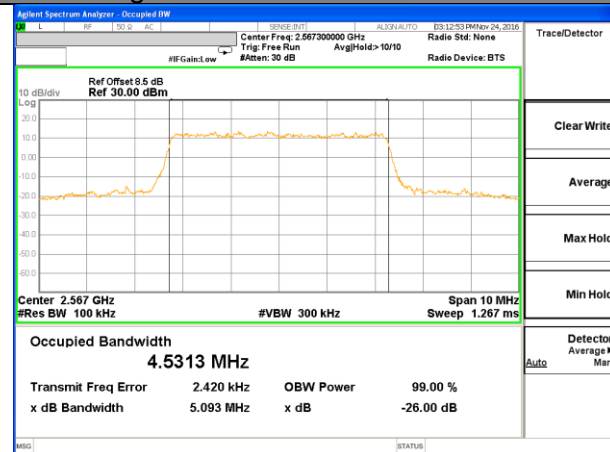

Highest Channel / 15MHz / QPSK

Highest Channel / 15MHz / 16QAM

LTE band 4

LTE band 4 (99% and -26 Bandwidth)

Lowest Channel / 20MHz / QPSK

Lowest Channel / 20MHz / 16QAM

Middle Channel / 20MHz / QPSK

Middle Channel / 20MHz / 16QAM

Highest Channel / 20MHz / QPSK

Highest Channel / 20MHz / 16QAM

LTE band 7

LTE band 7 (99% and -26 Bandwidth)

Lowest Channel / 5MHz / QPSK

Lowest Channel / 5MHz / 16QAM

Middle Channel / 5MHz / QPSK

Middle Channel / 5MHz / 16QAM

Highest Channel / 5MHz / QPSK

Highest Channel / 5MHz / 16QAM

LTE band 7

LTE band 7 (99% and -26 Bandwidth)

LTE band 7

LTE band 7 (99% and -26 Bandwidth)

Lowest Channel / 15MHz / QPSK

Lowest Channel / 15MHz / 16QAM