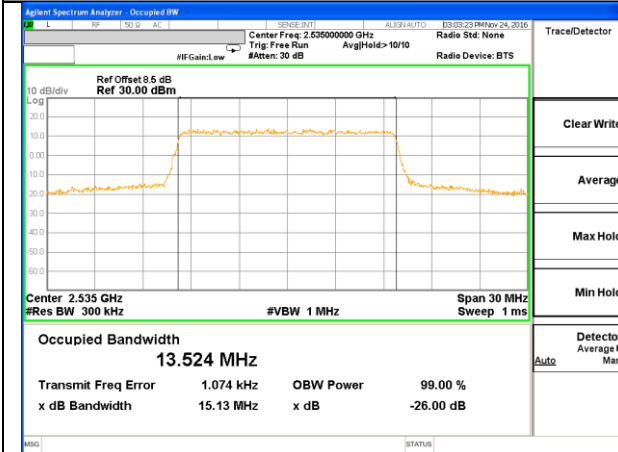

Highest Channel / 20MHz / QPSK

Highest Channel / 20MHz / 16QAM

LTE band 7

LTE band 7 (99% and -26 Bandwidth)

Lowest Channel / 5MHz / QPSK

Lowest Channel / 5MHz / 16QAM

Middle Channel / 5MHz / QPSK

Middle Channel / 5MHz / 16QAM

Highest Channel / 5MHz / QPSK

Highest Channel / 5MHz / 16QAM

LTE band 7

LTE band 7 (99% and -26 Bandwidth)

LTE band 7

LTE band 7 (99% and -26 Bandwidth)

Lowest Channel / 15MHz / QPSK

Lowest Channel / 15MHz / 16QAM

Middle Channel / 15MHz / QPSK

Middle Channel / 15MHz / 16QAM

Highest Channel / 15MHz / QPSK

Highest Channel / 15MHz / 16QAM

LTE band 7

LTE band 7 (99% and -26 Bandwidth)

Lowest Channel / 20MHz / QPSK

Lowest Channel / 20MHz / 16QAM