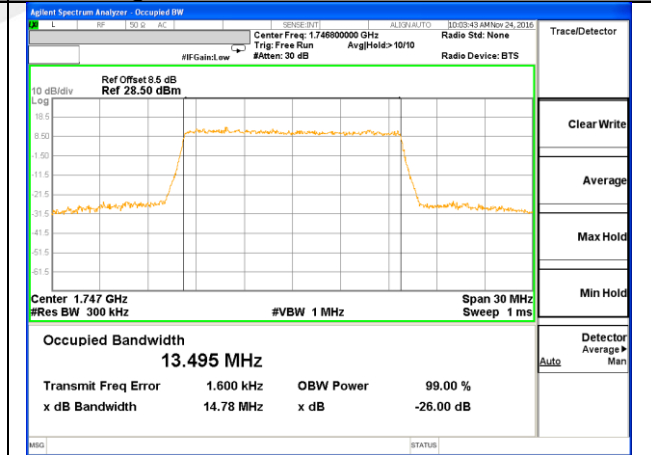

LTE band 4

LTE band 4 (99% and -26 Bandwidth)

LTE band 4

LTE band 4 (99% and -26 Bandwidth)

Lowest Channel / 15MHz / QPSK

Lowest Channel / 15MHz / 16QAM

Middle Channel / 15MHz / QPSK

Middle Channel / 15MHz / 16QAM

Highest Channel / 15MHz / QPSK

Highest Channel / 15MHz / 16QAM

LTE band 4

LTE band 4 (99% and -26 Bandwidth)

Lowest Channel / 20MHz / QPSK

Lowest Channel / 20MHz / 16QAM

Middle Channel / 20MHz / QPSK

Middle Channel / 20MHz / 16QAM

Highest Channel / 20MHz / QPSK

Highest Channel / 20MHz / 16QAM

LTE band 7

LTE band 7 (99% and -26 Bandwidth)

Lowest Channel / 5MHz / QPSK

Lowest Channel / 5MHz / 16QAM

Middle Channel / 5MHz / QPSK

Middle Channel / 5MHz / 16QAM