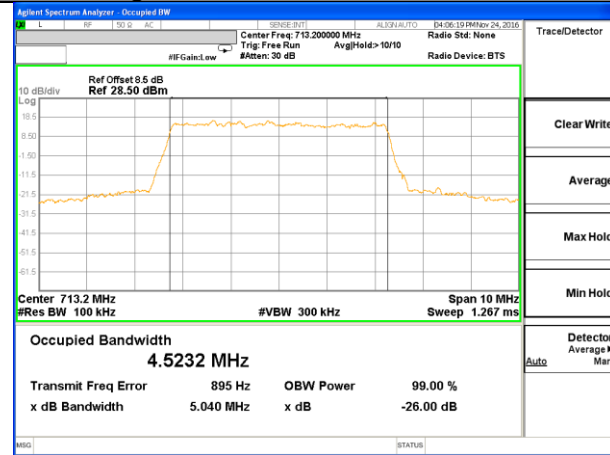

Middle Channel / 15MHz / QPSK

Middle Channel / 15MHz / 16QAM

Highest Channel / 15MHz / QPSK

Highest Channel / 15MHz / 16QAM

LTE band 7

LTE band 7 (99% and -26 Bandwidth)

Lowest Channel / 20MHz / QPSK

Lowest Channel / 20MHz / 16QAM

Middle Channel / 20MHz / QPSK

Middle Channel / 20MHz / 16QAM

Highest Channel / 20MHz / QPSK

Highest Channel / 20MHz / 16QAM

LTE band 17

LTE band 17 (99% and -26 Bandwidth)

Lowest Channel / 5MHz / QPSK

Lowest Channel / 5MHz / 16QAM

Middle Channel / 5MHz / QPSK

Middle Channel / 5MHz / 16QAM

Highest Channel / 5MHz / QPSK

Highest Channel / 5MHz / 16QAM

LTE band 17

LTE band 17 (99% and -26 Bandwidth)