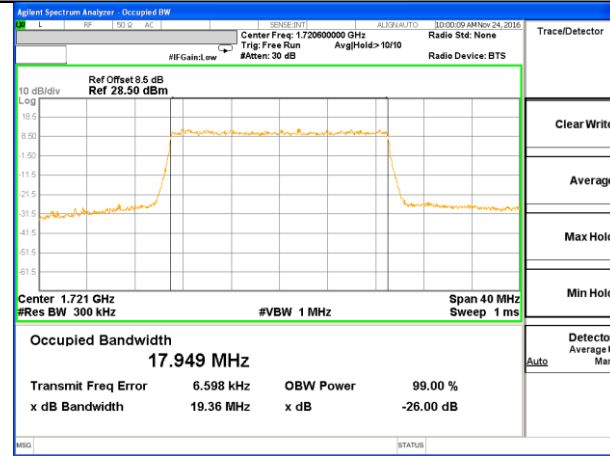

Highest Channel / 15MHz / QPSK

Highest Channel / 15MHz / 16QAM

LTE band 4

LTE band 4 (99% and -26 Bandwidth)

Lowest Channel / 20MHz / QPSK

Lowest Channel / 20MHz / 16QAM

Middle Channel / 20MHz / QPSK

Middle Channel / 20MHz / 16QAM

Highest Channel / 20MHz / QPSK

Highest Channel / 20MHz / 16QAM

LTE band 7

LTE band 7 (99% and -26 Bandwidth)

Lowest Channel / 5MHz / QPSK

Lowest Channel / 5MHz / 16QAM

Middle Channel / 5MHz / QPSK

Middle Channel / 5MHz / 16QAM