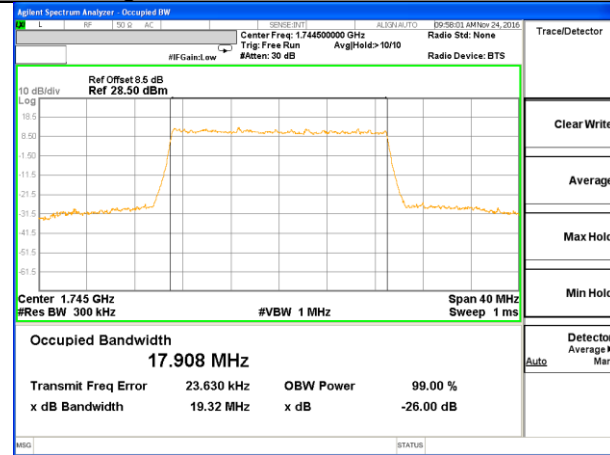

Highest Channel / 15MHz / QPSK

Highest Channel / 15MHz / 16QAM

LTE band 4

LTE band 4 (99% and -26 Bandwidth)

Lowest Channel / 20MHz / QPSK

Lowest Channel / 20MHz / 16QAM

Middle Channel / 20MHz / QPSK

Middle Channel / 20MHz / 16QAM

Highest Channel / 20MHz / QPSK

Highest Channel / 20MHz / 16QAM

LTE band 7

LTE band 7 (99% and -26 Bandwidth)

Lowest Channel / 5MHz / QPSK

Lowest Channel / 5MHz / 16QAM

Middle Channel / 5MHz / QPSK

Middle Channel / 5MHz / 16QAM

Highest Channel / 5MHz / QPSK

Highest Channel / 5MHz / 16QAM

LTE band 7

LTE band 7 (99% and -26 Bandwidth)

LTE band 7

LTE band 7 (99% and -26 Bandwidth)

Lowest Channel / 15MHz / QPSK

Lowest Channel / 15MHz / 16QAM