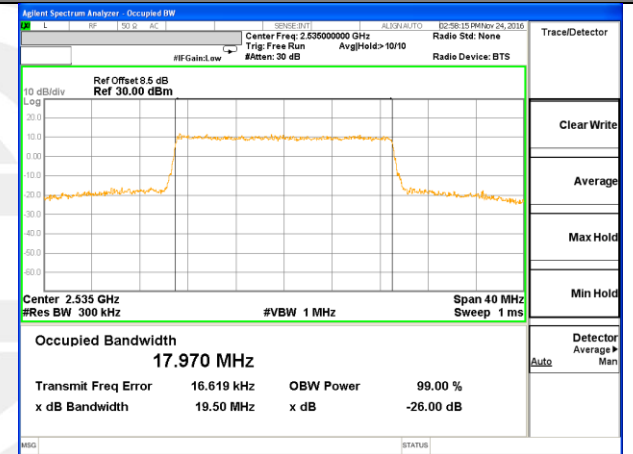

Highest Channel / 5MHz / QPSK

Highest Channel / 5MHz / 16QAM

LTE band 7

LTE band 7 (99% and -26 Bandwidth)

LTE band 7

LTE band 7 (99% and -26 Bandwidth)

Lowest Channel / 15MHz / QPSK

Lowest Channel / 15MHz / 16QAM

Middle Channel / 15MHz / QPSK

Middle Channel / 15MHz / 16QAM

Highest Channel / 15MHz / QPSK

Highest Channel / 15MHz / 16QAM

LTE band 7

LTE band 7 (99% and -26 Bandwidth)

Lowest Channel / 20MHz / QPSK

Lowest Channel / 20MHz / 16QAM

Middle Channel / 20MHz / QPSK

Middle Channel / 20MHz / 16QAM

Highest Channel / 20MHz / QPSK

Highest Channel / 20MHz / 16QAM

LTE band 17

LTE band 17 (99% and -26 Bandwidth)

Lowest Channel / 5MHz / QPSK

Lowest Channel / 5MHz / 16QAM