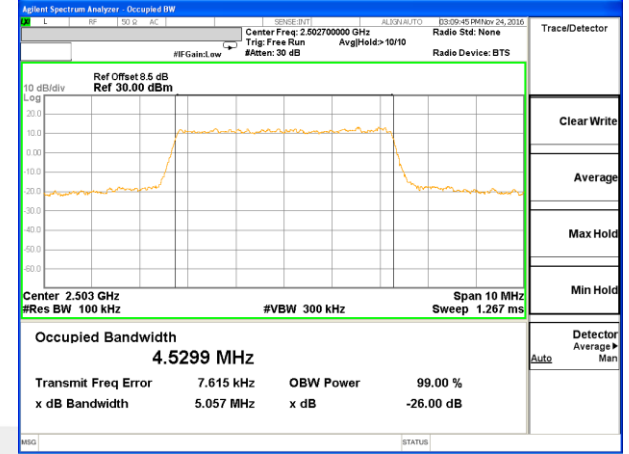

Highest Channel / 15MHz / QPSK

Highest Channel / 15MHz / 16QAM

LTE band 4

LTE band 4 (99% and -26 Bandwidth)

Lowest Channel / 20MHz / QPSK

Lowest Channel / 20MHz / 16QAM

Middle Channel / 20MHz / QPSK

Middle Channel / 20MHz / 16QAM

Highest Channel / 20MHz / QPSK

Highest Channel / 20MHz / 16QAM

LTE band 7

LTE band 7 (99% and -26 Bandwidth)

Lowest Channel / 5MHz / QPSK

Lowest Channel / 5MHz / 16QAM

Middle Channel / 5MHz / QPSK

Middle Channel / 5MHz / 16QAM

Highest Channel / 5MHz / QPSK

Highest Channel / 5MHz / 16QAM

LTE band 7

LTE band 7 (99% and -26 Bandwidth)

LTE band 7

LTE band 7 (99% and -26 Bandwidth)

Lowest Channel / 15MHz / QPSK

Lowest Channel / 15MHz / 16QAM