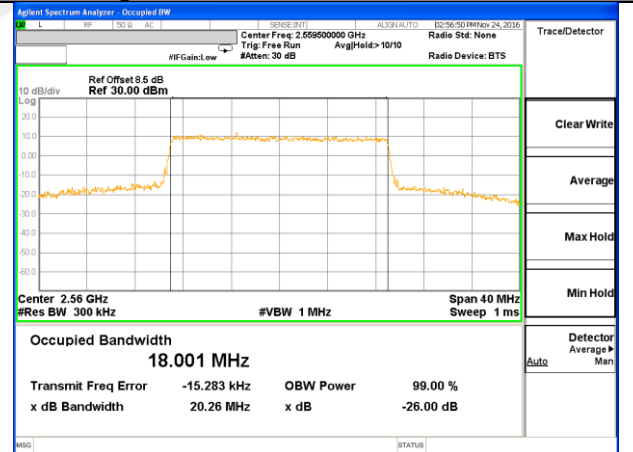

Middle Channel / 15MHz / QPSK

Middle Channel / 15MHz / 16QAM

Highest Channel / 15MHz / QPSK

Highest Channel / 15MHz / 16QAM

LTE band 7

LTE band 7 (99% and -26 Bandwidth)

Lowest Channel / 20MHz / QPSK

Lowest Channel / 20MHz / 16QAM

Middle Channel / 20MHz / QPSK

Middle Channel / 20MHz / 16QAM

Highest Channel / 20MHz / QPSK

Highest Channel / 20MHz / 16QAM

LTE band 17

LTE band 17 (99% and -26 Bandwidth)

Lowest Channel / 5MHz / QPSK

Lowest Channel / 5MHz / 16QAM

Middle Channel / 5MHz / QPSK

Middle Channel / 5MHz / 16QAM

Highest Channel / 5MHz / QPSK

Highest Channel / 5MHz / 16QAM

LTE band 17

LTE band 17 (99% and -26 Bandwidth)