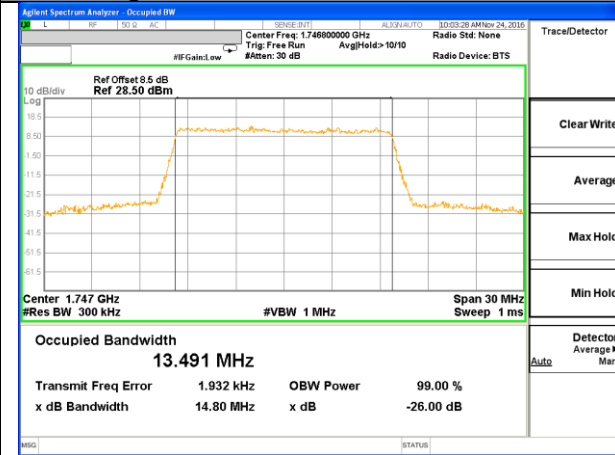

LTE band 4

LTE band 4 (99% and -26 Bandwidth)

LTE band 4

LTE band 4 (99% and -26 Bandwidth)

Lowest Channel / 15MHz / QPSK

Lowest Channel / 15MHz / 16QAM

Middle Channel / 15MHz / QPSK

Middle Channel / 15MHz / 16QAM

Highest Channel / 15MHz / QPSK

Highest Channel / 15MHz / 16QAM

LTE band 4

LTE band 4 (99% and -26 Bandwidth)

Lowest Channel / 20MHz / QPSK

Lowest Channel / 20MHz / 16QAM

Middle Channel / 20MHz / QPSK

Middle Channel / 20MHz / 16QAM

Highest Channel / 20MHz / QPSK

Highest Channel / 20MHz / 16QAM

LTE band 7

LTE band 7 (99% and -26 Bandwidth)

Lowest Channel / 5MHz / QPSK

Lowest Channel / 5MHz / 16QAM

Middle Channel / 5MHz / QPSK

Middle Channel / 5MHz / 16QAM