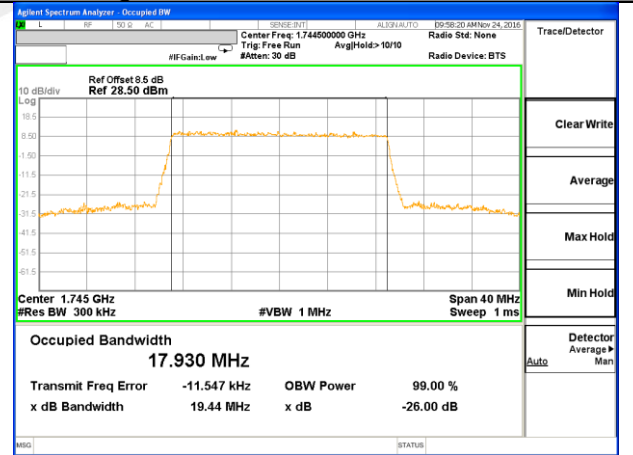

Highest Channel / 15MHz / QPSK

Highest Channel / 15MHz / 16QAM

LTE band 4

LTE band 4 (99% and -26 Bandwidth)

Lowest Channel / 20MHz / QPSK

Lowest Channel / 20MHz / 16QAM

Middle Channel / 20MHz / QPSK

Middle Channel / 20MHz / 16QAM

Highest Channel / 20MHz / QPSK

Highest Channel / 20MHz / 16QAM

LTE band 7

LTE band 7 (99% and -26 Bandwidth)

Lowest Channel / 5MHz / QPSK

Lowest Channel / 5MHz / 16QAM

Middle Channel / 5MHz / QPSK

Middle Channel / 5MHz / 16QAM

Highest Channel / 5MHz / QPSK

Highest Channel / 5MHz / 16QAM

LTE band 7

LTE band 7 (99% and -26 Bandwidth)

LTE band 7

LTE band 7 (99% and -26 Bandwidth)

Lowest Channel / 15MHz / QPSK

Lowest Channel / 15MHz / 16QAM