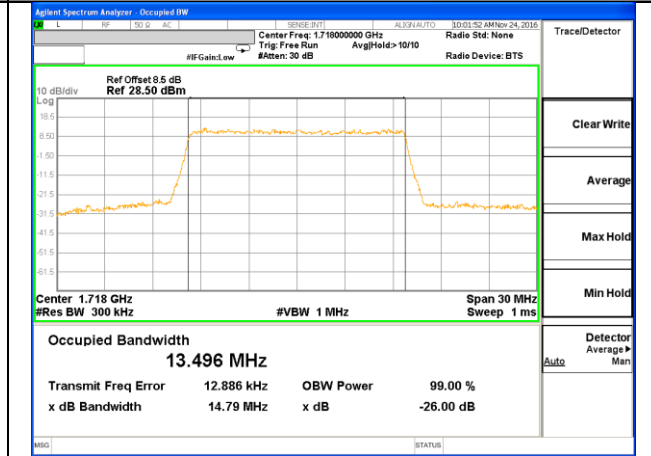

LTE band 4

LTE band 4 (99% and -26 Bandwidth)

LTE band 4

LTE band 4 (99% and -26 Bandwidth)

Lowest Channel / 15MHz / QPSK

Lowest Channel / 15MHz / 16QAM

Middle Channel / 15MHz / QPSK

Middle Channel / 15MHz / 16QAM

Highest Channel / 15MHz / QPSK

Highest Channel / 15MHz / 16QAM

LTE band 4

LTE band 4 (99% and -26 Bandwidth)

Lowest Channel / 20MHz / QPSK

Lowest Channel / 20MHz / 16QAM

Middle Channel / 20MHz / QPSK

Middle Channel / 20MHz / 16QAM

Highest Channel / 20MHz / QPSK

Highest Channel / 20MHz / 16QAM

LTE band 7

LTE band 7 (99% and -26 Bandwidth)

Lowest Channel / 5MHz / QPSK

Lowest Channel / 5MHz / 16QAM

Middle Channel / 5MHz / QPSK

Middle Channel / 5MHz / 16QAM