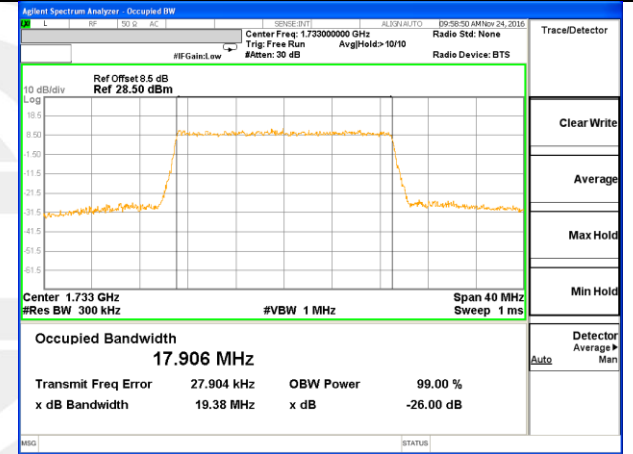

Highest Channel / 15MHz / QPSK

Highest Channel / 15MHz / 16QAM

LTE band 4

LTE band 4 (99% and -26 Bandwidth)

Lowest Channel / 20MHz / QPSK

Lowest Channel / 20MHz / 16QAM

Middle Channel / 20MHz / QPSK

Middle Channel / 20MHz / 16QAM

Highest Channel / 20MHz / QPSK

Highest Channel / 20MHz / 16QAM

LTE band 7

LTE band 7 (99% and -26 Bandwidth)

Lowest Channel / 5MHz / QPSK

Lowest Channel / 5MHz / 16QAM

Middle Channel / 5MHz / QPSK

Middle Channel / 5MHz / 16QAM