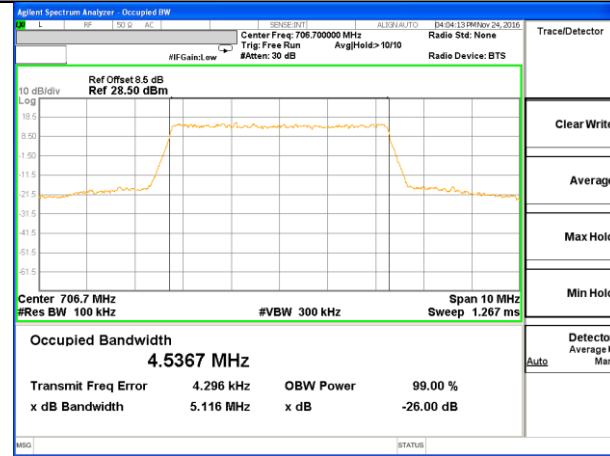

Middle Channel / 15MHz / QPSK

Middle Channel / 15MHz / 16QAM

Highest Channel / 15MHz / QPSK

Highest Channel / 15MHz / 16QAM

LTE band 7

LTE band 7 (99% and -26 Bandwidth)

Lowest Channel / 20MHz / QPSK

Lowest Channel / 20MHz / 16QAM

Middle Channel / 20MHz / QPSK

Middle Channel / 20MHz / 16QAM

Highest Channel / 20MHz / QPSK

Highest Channel / 20MHz / 16QAM

LTE band 17

LTE band 17 (99% and -26 Bandwidth)

Lowest Channel / 5MHz / QPSK

Lowest Channel / 5MHz / 16QAM

Middle Channel / 5MHz / QPSK

Middle Channel / 5MHz / 16QAM

Highest Channel / 5MHz / QPSK

Highest Channel / 5MHz / 16QAM

LTE band 17

LTE band 17 (99% and -26 Bandwidth)