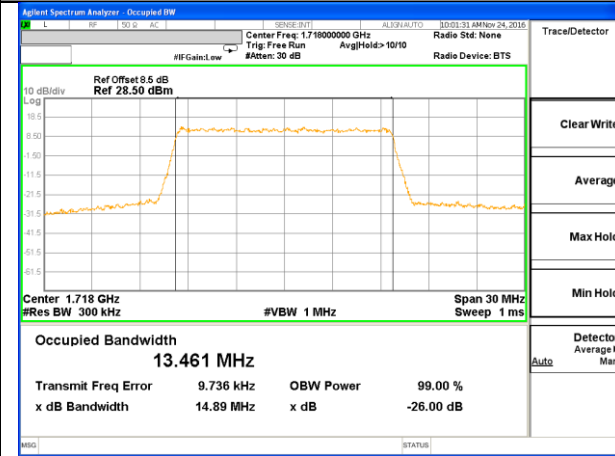

LTE band 4

LTE band 4 (99% and -26 Bandwidth)

LTE band 4

LTE band 4 (99% and -26 Bandwidth)

Lowest Channel / 15MHz / QPSK

Lowest Channel / 15MHz / 16QAM

Middle Channel / 15MHz / QPSK

Middle Channel / 15MHz / 16QAM

Highest Channel / 15MHz / QPSK

Highest Channel / 15MHz / 16QAM

LTE band 4

LTE band 4 (99% and -26 Bandwidth)

Lowest Channel / 20MHz / QPSK

Lowest Channel / 20MHz / 16QAM

Middle Channel / 20MHz / QPSK

Middle Channel / 20MHz / 16QAM

Highest Channel / 20MHz / QPSK

Highest Channel / 20MHz / 16QAM

LTE band 7

LTE band 7 (99% and -26 Bandwidth)

Lowest Channel / 5MHz / QPSK

Lowest Channel / 5MHz / 16QAM

Middle Channel / 5MHz / QPSK

Middle Channel / 5MHz / 16QAM