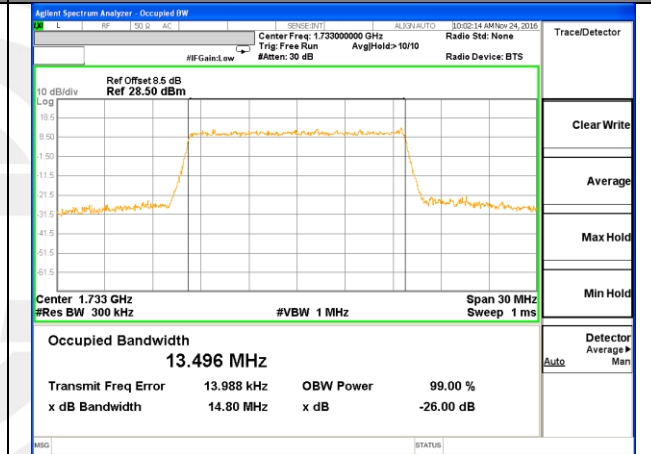

LTE band 4

LTE band 4 (99% and -26 Bandwidth)

LTE band 4

LTE band 4 (99% and -26 Bandwidth)

Lowest Channel / 15MHz / QPSK

Lowest Channel / 15MHz / 16QAM

Middle Channel / 15MHz / QPSK

Middle Channel / 15MHz / 16QAM

Highest Channel / 15MHz / QPSK

Highest Channel / 15MHz / 16QAM

LTE band 4

LTE band 4 (99% and -26 Bandwidth)

Lowest Channel / 20MHz / QPSK

Lowest Channel / 20MHz / 16QAM

Middle Channel / 20MHz / QPSK

Middle Channel / 20MHz / 16QAM

Highest Channel / 20MHz / QPSK

Highest Channel / 20MHz / 16QAM

LTE band 7

LTE band 7 (99% and -26 Bandwidth)

Lowest Channel / 5MHz / QPSK

Lowest Channel / 5MHz / 16QAM

Middle Channel / 5MHz / QPSK

Middle Channel / 5MHz / 16QAM