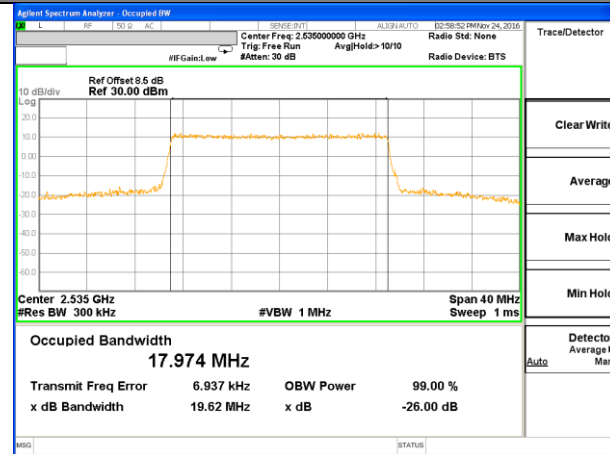

Highest Channel / 5MHz / QPSK

Highest Channel / 5MHz / 16QAM

LTE band 7

LTE band 7 (99% and -26 Bandwidth)

LTE band 7

LTE band 7 (99% and -26 Bandwidth)

Lowest Channel / 15MHz / QPSK

Lowest Channel / 15MHz / 16QAM

Middle Channel / 15MHz / QPSK

Middle Channel / 15MHz / 16QAM

Highest Channel / 15MHz / QPSK

Highest Channel / 15MHz / 16QAM

LTE band 7

LTE band 7 (99% and -26 Bandwidth)

Lowest Channel / 20MHz / QPSK

Lowest Channel / 20MHz / 16QAM

Middle Channel / 20MHz / QPSK

Middle Channel / 20MHz / 16QAM

Highest Channel / 20MHz / QPSK

Highest Channel / 20MHz / 16QAM

LTE band 17

LTE band 17 (99% and -26 Bandwidth)

Lowest Channel / 5MHz / QPSK

Lowest Channel / 5MHz / 16QAM