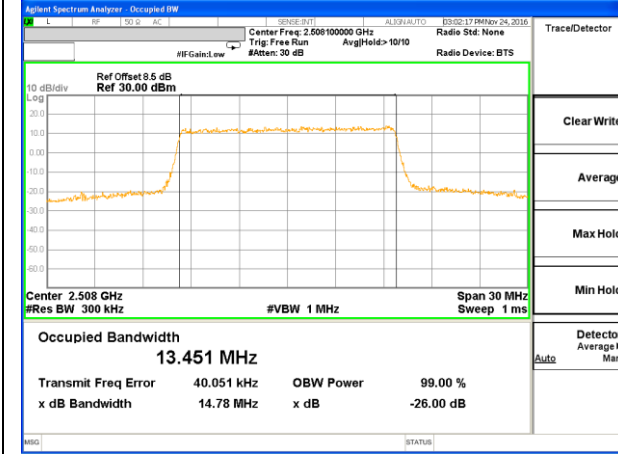

Highest Channel / 20MHz / QPSK

Highest Channel / 20MHz / 16QAM

LTE band 7

LTE band 7 (99% and -26 Bandwidth)

Lowest Channel / 5MHz / QPSK

Lowest Channel / 5MHz / 16QAM

Middle Channel / 5MHz / QPSK

Middle Channel / 5MHz / 16QAM

Highest Channel / 5MHz / QPSK

Highest Channel / 5MHz / 16QAM

LTE band 7

LTE band 7 (99% and -26 Bandwidth)

LTE band 7

LTE band 7 (99% and -26 Bandwidth)

Lowest Channel / 15MHz / QPSK

Lowest Channel / 15MHz / 16QAM

Middle Channel / 15MHz / QPSK

Middle Channel / 15MHz / 16QAM

Highest Channel / 15MHz / QPSK

Highest Channel / 15MHz / 16QAM

LTE band 7

LTE band 7 (99% and -26 Bandwidth)

Lowest Channel / 20MHz / QPSK

Lowest Channel / 20MHz / 16QAM