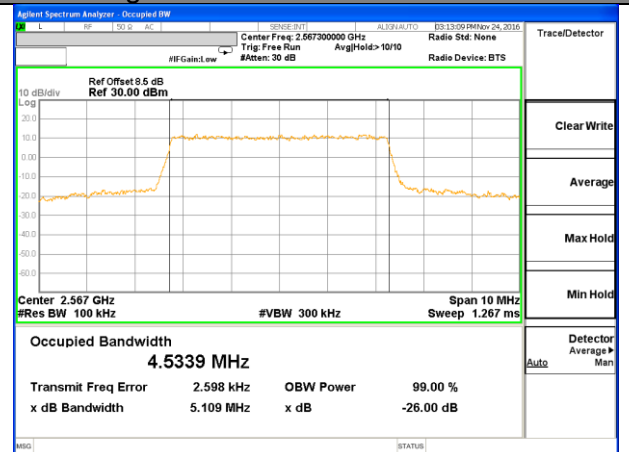

Highest Channel / 15MHz / QPSK

Highest Channel / 15MHz / 16QAM

LTE band 4

LTE band 4 (99% and -26 Bandwidth)

Lowest Channel / 20MHz / QPSK

Lowest Channel / 20MHz / 16QAM

Middle Channel / 20MHz / QPSK

Middle Channel / 20MHz / 16QAM

Highest Channel / 20MHz / QPSK

Highest Channel / 20MHz / 16QAM

LTE band 7

LTE band 7 (99% and -26 Bandwidth)

Lowest Channel / 5MHz / QPSK

Lowest Channel / 5MHz / 16QAM

Middle Channel / 5MHz / QPSK

Middle Channel / 5MHz / 16QAM

Highest Channel / 5MHz / QPSK

Highest Channel / 5MHz / 16QAM

LTE band 7

LTE band 7 (99% and -26 Bandwidth)

LTE band 7

LTE band 7 (99% and -26 Bandwidth)

Lowest Channel / 15MHz / QPSK

Lowest Channel / 15MHz / 16QAM