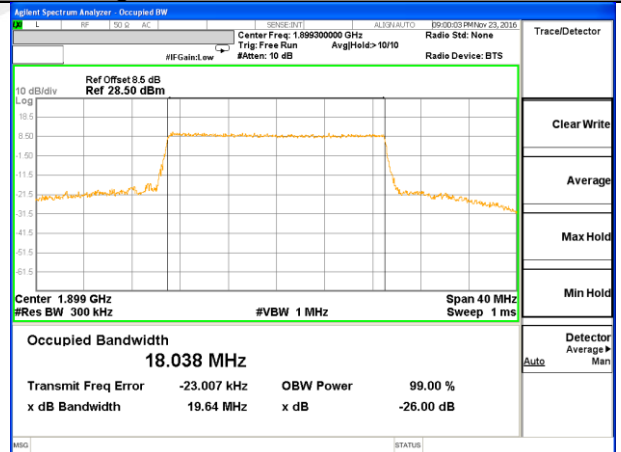

Middle Channel / 15MHz / QPSK

Middle Channel / 15MHz / 16QAM

Highest Channel / 15MHz / QPSK

Highest Channel / 15MHz / 16QAM

LTE band 2

LTE band 2 (99% and -26 Bandwidth)

Lowest Channel / 20MHz / QPSK

Lowest Channel / 20MHz / 16QAM

Middle Channel / 20MHz / QPSK

Middle Channel / 20MHz / 16QAM

Highest Channel / 20MHz / QPSK

Highest Channel / 20MHz / 16QAM

LTE band 4

LTE band 4 (99% and -26 Bandwidth)

LTE band 4

LTE band 4 (99% and -26 Bandwidth)

Lowest Channel / 3MHz / QPSK

Lowest Channel / 3MHz / 16QAM

Middle Channel / 3MHz / QPSK

Middle Channel / 3MHz / 16QAM

Highest Channel / 3MHz / QPSK

Highest Channel / 3MHz / 16QAM

LTE band 4

LTE band 4 (99% and -26 Bandwidth)