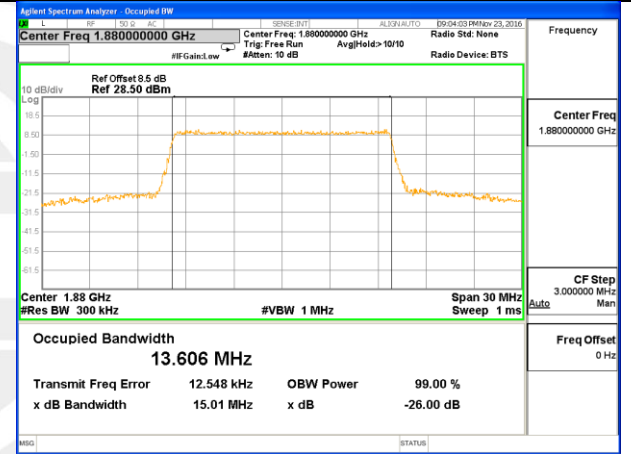

Middle Channel / 5MHz / QPSK

Middle Channel / 5MHz / 16QAM

Highest Channel / 5MHz / QPSK

Highest Channel / 5MHz / 16QAM

LTE band 2

LTE band 2 (99% and -26 Bandwidth)

Lowest Channel / 10MHz / QPSK

Lowest Channel / 10MHz / 16QAM

Middle Channel / 10MHz / QPSK

Middle Channel / 10MHz / 16QAM

Highest Channel / 10MHz / QPSK

Highest Channel / 10MHz / 16QAM

LTE band 2

LTE band 2 (99% and -26 Bandwidth)

Lowest Channel / 15MHz / QPSK

Lowest Channel / 15MHz / 16QAM

Middle Channel / 15MHz / QPSK

Middle Channel / 15MHz / 16QAM

Highest Channel / 15MHz / QPSK

Highest Channel / 15MHz / 16QAM

LTE band 2

LTE band 2 (99% and -26 Bandwidth)

Lowest Channel / 20MHz / QPSK

Lowest Channel / 20MHz / 16QAM