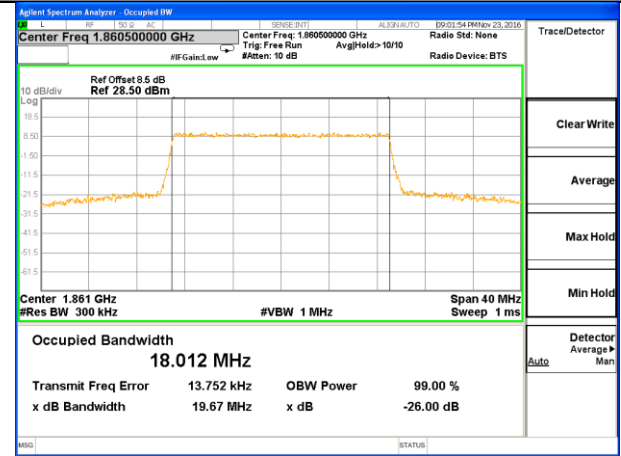

Middle Channel / 10MHz / QPSK

Middle Channel / 10MHz / 16QAM

Highest Channel / 10MHz / QPSK

Highest Channel / 10MHz / 16QAM

LTE band 2

LTE band 2 (99% and -26 Bandwidth)

Lowest Channel / 15MHz / QPSK

Lowest Channel / 15MHz / 16QAM

Middle Channel / 15MHz / QPSK

Middle Channel / 15MHz / 16QAM

Highest Channel / 15MHz / QPSK

Highest Channel / 15MHz / 16QAM

LTE band 2

LTE band 2 (99% and -26 Bandwidth)

Lowest Channel / 20MHz / QPSK

Lowest Channel / 20MHz / 16QAM

Middle Channel / 20MHz / QPSK

Middle Channel / 20MHz / 16QAM

Highest Channel / 20MHz / QPSK

Highest Channel / 20MHz / 16QAM

LTE band 4

LTE band 4 (99% and -26 Bandwidth)

LTE band 4

LTE band 4 (99% and -26 Bandwidth)