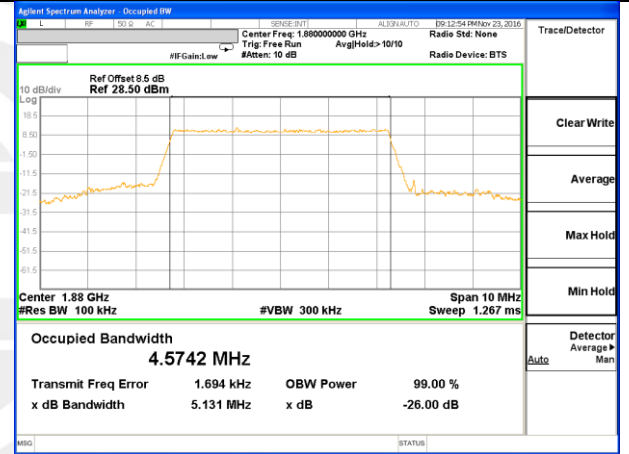

OCCUPIED BANDWIDTH LTE band 2

LTE band 2 (99% and -26 Bandwidth)

LTE band 2

LTE band 2 (99% and -26 Bandwidth)

LTE band 2

LTE band 2 (99% and -26 Bandwidth)

Lowest Channel / 5MHz / QPSK

Lowest Channel / 5MHz / 16QAM

Middle Channel / 5MHz / QPSK

Middle Channel / 5MHz / 16QAM

Highest Channel / 5MHz / QPSK

Highest Channel / 5MHz / 16QAM

LTE band 2

LTE band 2 (99% and -26 Bandwidth)

Lowest Channel / 10MHz / QPSK

Lowest Channel / 10MHz / 16QAM

Middle Channel / 10MHz / QPSK

Middle Channel / 10MHz / 16QAM

Highest Channel / 10MHz / QPSK

Highest Channel / 10MHz / 16QAM

LTE band 2

LTE band 2 (99% and -26 Bandwidth)

Lowest Channel / 15MHz / QPSK

Lowest Channel / 15MHz / 16QAM