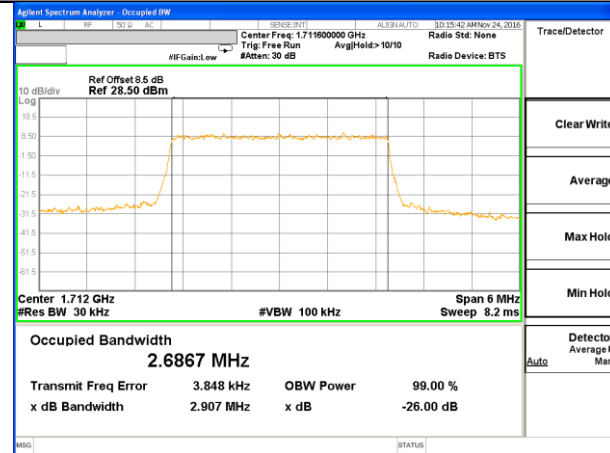

Middle Channel / 15MHz / QPSK

Middle Channel / 15MHz / 16QAM

Highest Channel / 15MHz / QPSK

Highest Channel / 15MHz / 16QAM

LTE band 2

LTE band 2 (99% and -26 Bandwidth)

Lowest Channel / 20MHz / QPSK

Lowest Channel / 20MHz / 16QAM

Middle Channel / 20MHz / QPSK

Middle Channel / 20MHz / 16QAM

Highest Channel / 20MHz / QPSK

Highest Channel / 20MHz / 16QAM

LTE band 4

LTE band 4 (99% and -26 Bandwidth)

LTE band 4

LTE band 4 (99% and -26 Bandwidth)

Lowest Channel / 3MHz / QPSK

Lowest Channel / 3MHz / 16QAM

Middle Channel / 3MHz / QPSK

Middle Channel / 3MHz / 16QAM

Highest Channel / 3MHz / QPSK

Highest Channel / 3MHz / 16QAM

LTE band 4

LTE band 4 (99% and -26 Bandwidth)