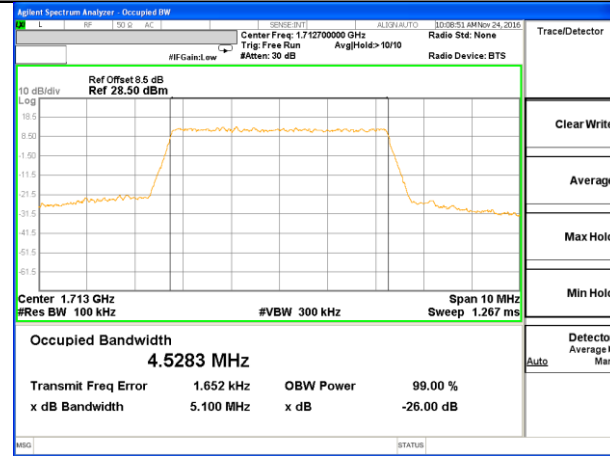

LTE band 4

LTE band 4 (99% and -26 Bandwidth)

Lowest Channel / 5MHz / QPSK