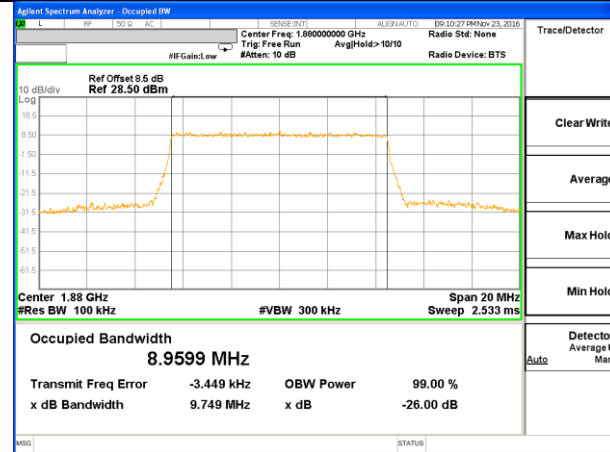

Middle Channel / 5MHz / QPSK

Middle Channel / 5MHz / 16QAM

Highest Channel / 5MHz / QPSK

Highest Channel / 5MHz / 16QAM

LTE band 2

LTE band 2 (99% and -26 Bandwidth)

Lowest Channel / 10MHz / QPSK

Lowest Channel / 10MHz / 16QAM

Middle Channel / 10MHz / QPSK

Middle Channel / 10MHz / 16QAM

Highest Channel / 10MHz / QPSK

Highest Channel / 10MHz / 16QAM

LTE band 2

LTE band 2 (99% and -26 Bandwidth)

Lowest Channel / 15MHz / QPSK

Lowest Channel / 15MHz / 16QAM