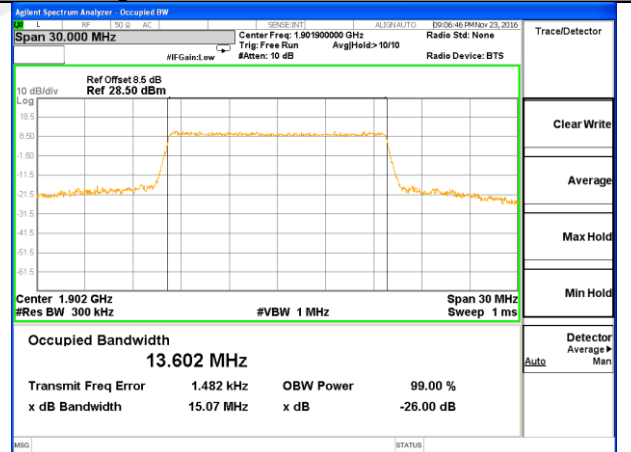

Middle Channel / 10MHz / QPSK

Middle Channel / 10MHz / 16QAM

Highest Channel / 10MHz / QPSK

Highest Channel / 10MHz / 16QAM

LTE band 2

LTE band 2 (99% and -26 Bandwidth)

Lowest Channel / 15MHz / QPSK

Lowest Channel / 15MHz / 16QAM

Middle Channel / 15MHz / QPSK

Middle Channel / 15MHz / 16QAM

Highest Channel / 15MHz / QPSK

Highest Channel / 15MHz / 16QAM

LTE band 2

LTE band 2 (99% and -26 Bandwidth)

Lowest Channel / 20MHz / QPSK

Lowest Channel / 20MHz / 16QAM

Middle Channel / 20MHz / QPSK

Middle Channel / 20MHz / 16QAM

Highest Channel / 20MHz / QPSK

Highest Channel / 20MHz / 16QAM

LTE band 4

LTE band 4 (99% and -26 Bandwidth)

LTE band 4

LTE band 4 (99% and -26 Bandwidth)