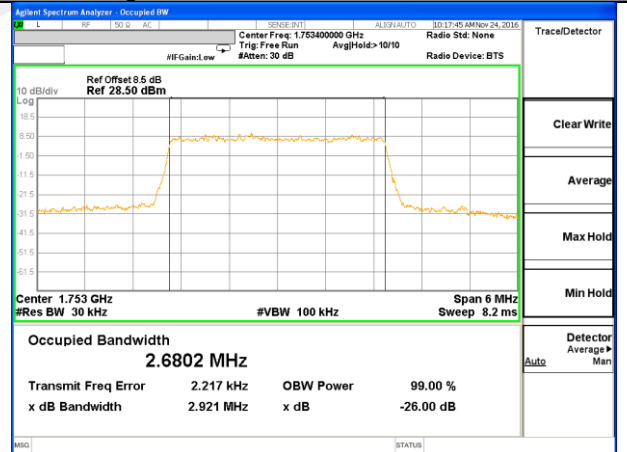

Middle Channel / 20MHz / QPSK

Middle Channel / 20MHz / 16QAM

Highest Channel / 20MHz / QPSK

Highest Channel / 20MHz / 16QAM

LTE band 4

LTE band 4 (99% and -26 Bandwidth)

LTE band 4

LTE band 4 (99% and -26 Bandwidth)

Lowest Channel / 3MHz / QPSK

Lowest Channel / 3MHz / 16QAM

Middle Channel / 3MHz / QPSK

Middle Channel / 3MHz / 16QAM

Highest Channel / 3MHz / QPSK

Highest Channel / 3MHz / 16QAM

LTE band 4

LTE band 4 (99% and -26 Bandwidth)