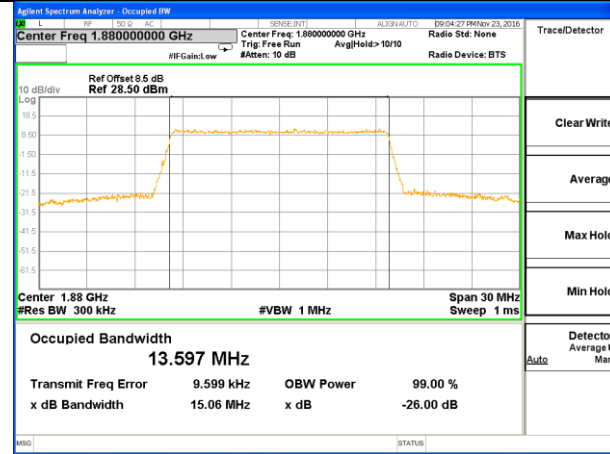

Middle Channel / 5MHz / QPSK

Middle Channel / 5MHz / 16QAM

Highest Channel / 5MHz / QPSK

Highest Channel / 5MHz / 16QAM

LTE band 2

LTE band 2 (99% and -26 Bandwidth)

Lowest Channel / 10MHz / QPSK

Lowest Channel / 10MHz / 16QAM

Middle Channel / 10MHz / QPSK

Middle Channel / 10MHz / 16QAM

Highest Channel / 10MHz / QPSK

Highest Channel / 10MHz / 16QAM

LTE band 2

LTE band 2 (99% and -26 Bandwidth)

Lowest Channel / 15MHz / QPSK

Lowest Channel / 15MHz / 16QAM

Middle Channel / 15MHz / QPSK

Middle Channel / 15MHz / 16QAM

Highest Channel / 15MHz / QPSK

Highest Channel / 15MHz / 16QAM

LTE band 2

LTE band 2 (99% and -26 Bandwidth)

Lowest Channel / 20MHz / QPSK

Lowest Channel / 20MHz / 16QAM