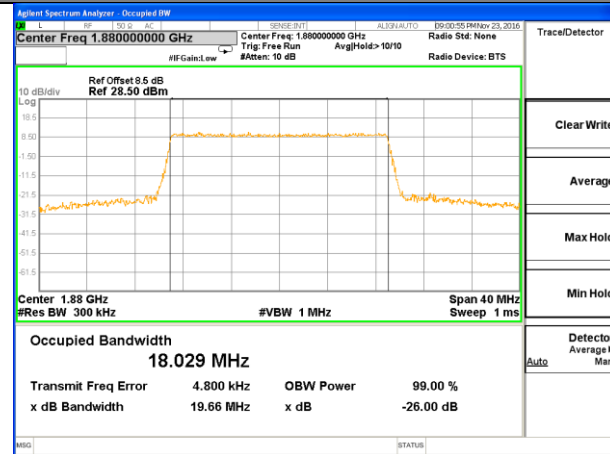

Middle Channel / 10MHz / QPSK

Middle Channel / 10MHz / 16QAM

Highest Channel / 10MHz / QPSK

Highest Channel / 10MHz / 16QAM

LTE band 2

LTE band 2 (99% and -26 Bandwidth)

Lowest Channel / 15MHz / QPSK

Lowest Channel / 15MHz / 16QAM

Middle Channel / 15MHz / QPSK

Middle Channel / 15MHz / 16QAM

Highest Channel / 15MHz / QPSK

Highest Channel / 15MHz / 16QAM

LTE band 2

LTE band 2 (99% and -26 Bandwidth)

Lowest Channel / 20MHz / QPSK

Lowest Channel / 20MHz / 16QAM

Middle Channel / 20MHz / QPSK

Middle Channel / 20MHz / 16QAM

Highest Channel / 20MHz / QPSK

Highest Channel / 20MHz / 16QAM

LTE band 4

LTE band 4 (99% and -26 Bandwidth)

LTE band 4

LTE band 4 (99% and -26 Bandwidth)