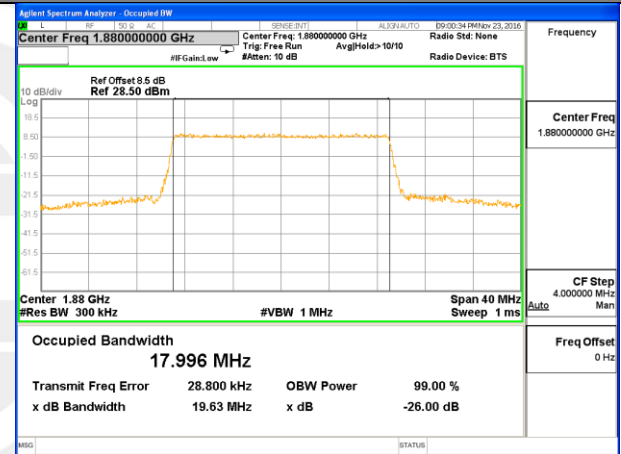

Middle Channel / 10MHz / QPSK

Middle Channel / 10MHz / 16QAM

Highest Channel / 10MHz / QPSK

Highest Channel / 10MHz / 16QAM

LTE band 2

LTE band 2 (99% and -26 Bandwidth)

Lowest Channel / 15MHz / QPSK

Lowest Channel / 15MHz / 16QAM

Middle Channel / 15MHz / QPSK

Middle Channel / 15MHz / 16QAM

Highest Channel / 15MHz / QPSK

Highest Channel / 15MHz / 16QAM

LTE band 2

LTE band 2 (99% and -26 Bandwidth)

Lowest Channel / 20MHz / QPSK

Lowest Channel / 20MHz / 16QAM

Middle Channel / 20MHz / QPSK

Middle Channel / 20MHz / 16QAM

Highest Channel / 20MHz / QPSK

Highest Channel / 20MHz / 16QAM

LTE band 4

LTE band 4 (99% and -26 Bandwidth)

LTE band 4

LTE band 4 (99% and -26 Bandwidth)