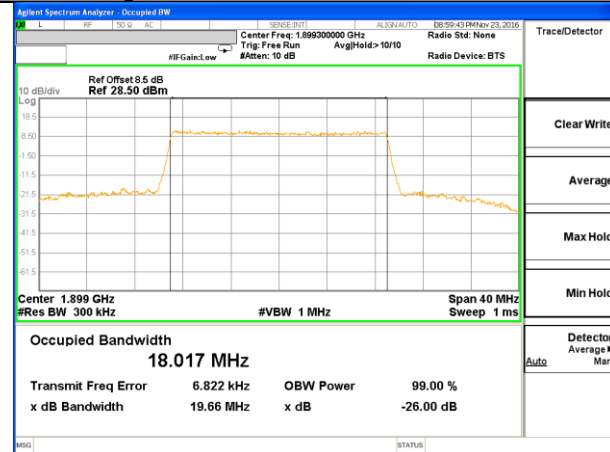

Middle Channel / 10MHz / QPSK

Middle Channel / 10MHz / 16QAM

Highest Channel / 10MHz / QPSK

Highest Channel / 10MHz / 16QAM

LTE band 2

LTE band 2 (99% and -26 Bandwidth)

Lowest Channel / 15MHz / QPSK

Lowest Channel / 15MHz / 16QAM

Middle Channel / 15MHz / QPSK

Middle Channel / 15MHz / 16QAM

Highest Channel / 15MHz / QPSK

Highest Channel / 15MHz / 16QAM

LTE band 2

LTE band 2 (99% and -26 Bandwidth)

Lowest Channel / 20MHz / QPSK

Lowest Channel / 20MHz / 16QAM

Middle Channel / 20MHz / QPSK

Middle Channel / 20MHz / 16QAM

Highest Channel / 20MHz / QPSK

Highest Channel / 20MHz / 16QAM

LTE band 4

LTE band 4 (99% and -26 Bandwidth)

LTE band 4

LTE band 4 (99% and -26 Bandwidth)