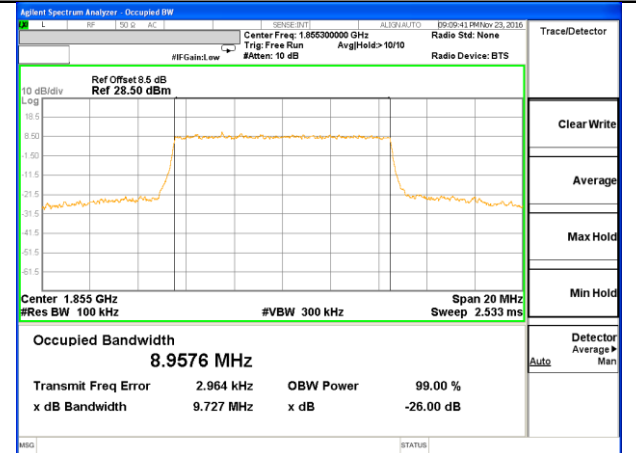

OCCUPIED BANDWIDTH LTE band 2

LTE band 2 (99% and -26 Bandwidth)

LTE band 2

LTE band 2 (99% and -26 Bandwidth)

LTE band 2

LTE band 2 (99% and -26 Bandwidth)

Lowest Channel / 5MHz / QPSK

Lowest Channel / 5MHz / 16QAM

Middle Channel / 5MHz / QPSK

Middle Channel / 5MHz / 16QAM

Highest Channel / 5MHz / QPSK

Highest Channel / 5MHz / 16QAM

LTE band 2

LTE band 2 (99% and -26 Bandwidth)

Lowest Channel / 10MHz / QPSK

Lowest Channel / 10MHz / 16QAM

Middle Channel / 10MHz / QPSK

Middle Channel / 10MHz / 16QAM

Highest Channel / 10MHz / QPSK

Highest Channel / 10MHz / 16QAM

LTE band 2

LTE band 2 (99% and -26 Bandwidth)

Lowest Channel / 15MHz / QPSK

Lowest Channel / 15MHz / 16QAM