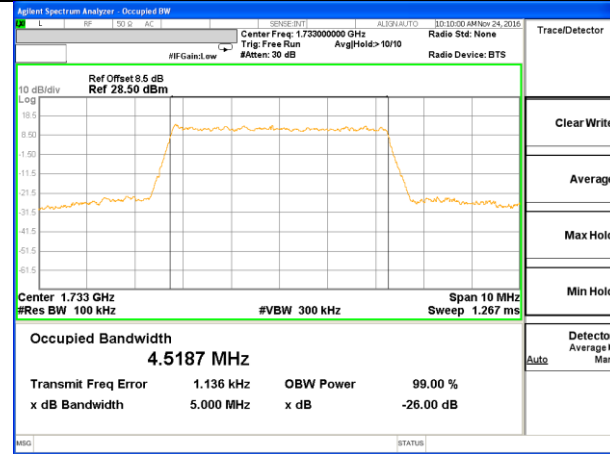

Middle Channel / 5MHz / QPSK