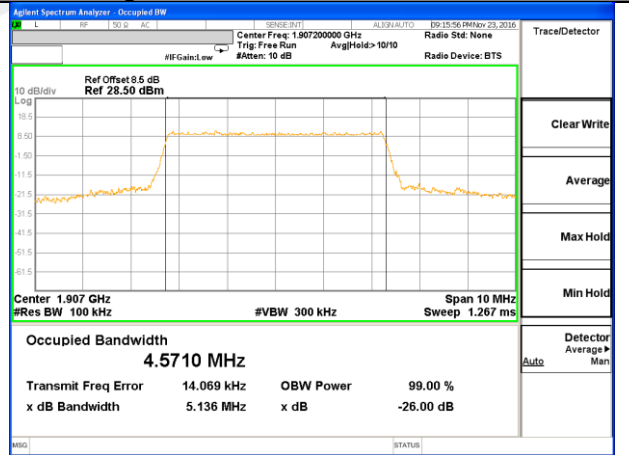

OCCUPIED BANDWIDTH LTE band 2

LTE band 2 (99% and -26 Bandwidth)

LTE band 2

LTE band 2 (99% and -26 Bandwidth)

LTE band 2

LTE band 2 (99% and -26 Bandwidth)

Lowest Channel / 5MHz / QPSK

Lowest Channel / 5MHz / 16QAM

Middle Channel / 5MHz / QPSK

Middle Channel / 5MHz / 16QAM

Highest Channel / 5MHz / QPSK

Highest Channel / 5MHz / 16QAM

LTE band 2

LTE band 2 (99% and -26 Bandwidth)

Lowest Channel / 10MHz / QPSK

Lowest Channel / 10MHz / 16QAM

Middle Channel / 10MHz / QPSK

Middle Channel / 10MHz / 16QAM

Highest Channel / 10MHz / QPSK

Highest Channel / 10MHz / 16QAM

LTE band 2

LTE band 2 (99% and -26 Bandwidth)

Lowest Channel / 15MHz / QPSK

Lowest Channel / 15MHz / 16QAM