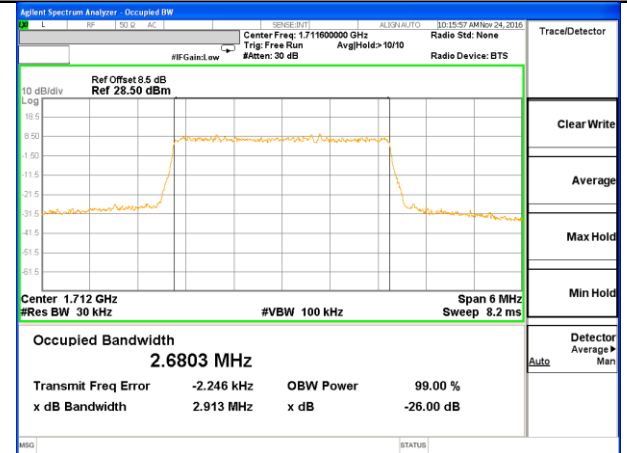

Middle Channel / 15MHz / QPSK

Middle Channel / 15MHz / 16QAM

Highest Channel / 15MHz / QPSK

Highest Channel / 15MHz / 16QAM

LTE band 2

LTE band 2 (99% and -26 Bandwidth)

Lowest Channel / 20MHz / QPSK

Lowest Channel / 20MHz / 16QAM

Middle Channel / 20MHz / QPSK

Middle Channel / 20MHz / 16QAM

Highest Channel / 20MHz / QPSK

Highest Channel / 20MHz / 16QAM

LTE band 4

LTE band 4 (99% and -26 Bandwidth)

LTE band 4

LTE band 4 (99% and -26 Bandwidth)

Lowest Channel / 3MHz / QPSK

Lowest Channel / 3MHz / 16QAM

Middle Channel / 3MHz / QPSK

Middle Channel / 3MHz / 16QAM

Highest Channel / 3MHz / QPSK

Highest Channel / 3MHz / 16QAM

LTE band 4

LTE band 4 (99% and -26 Bandwidth)