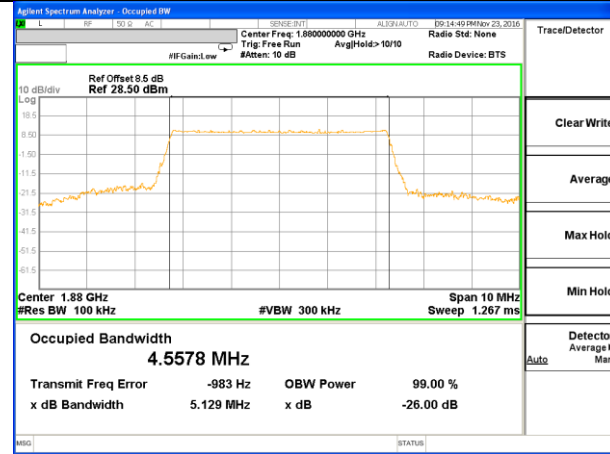

OCCUPIED BANDWIDTH LTE band 2

LTE band 2 (99% and -26 Bandwidth)

LTE band 2

LTE band 2 (99% and -26 Bandwidth)

LTE band 2

LTE band 2 (99% and -26 Bandwidth)

Lowest Channel / 5MHz / QPSK

Lowest Channel / 5MHz / 16QAM

Middle Channel / 5MHz / QPSK

Middle Channel / 5MHz / 16QAM

Highest Channel / 5MHz / QPSK

Highest Channel / 5MHz / 16QAM

LTE band 2

LTE band 2 (99% and -26 Bandwidth)

Lowest Channel / 10MHz / QPSK

Lowest Channel / 10MHz / 16QAM

Middle Channel / 10MHz / QPSK

Middle Channel / 10MHz / 16QAM

Highest Channel / 10MHz / QPSK

Highest Channel / 10MHz / 16QAM

LTE band 2

LTE band 2 (99% and -26 Bandwidth)

Lowest Channel / 15MHz / QPSK

Lowest Channel / 15MHz / 16QAM