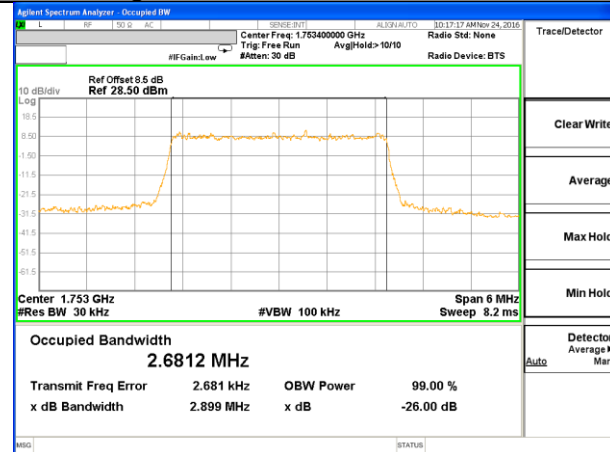

Middle Channel / 20MHz / QPSK

Middle Channel / 20MHz / 16QAM

Highest Channel / 20MHz / QPSK

Highest Channel / 20MHz / 16QAM

LTE band 4

LTE band 4 (99% and -26 Bandwidth)

LTE band 4

LTE band 4 (99% and -26 Bandwidth)

Lowest Channel / 3MHz / QPSK

Lowest Channel / 3MHz / 16QAM

Middle Channel / 3MHz / QPSK

Middle Channel / 3MHz / 16QAM

Highest Channel / 3MHz / QPSK

Highest Channel / 3MHz / 16QAM

LTE band 4

LTE band 4 (99% and -26 Bandwidth)