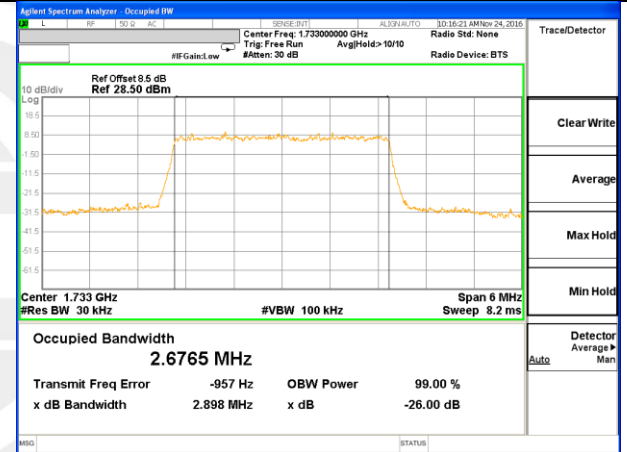

Lowest Channel / 3MHz / QPSK

Lowest Channel / 3MHz / 16QAM

Middle Channel / 3MHz / QPSK

Middle Channel / 3MHz / 16QAM

Highest Channel / 3MHz / QPSK

Highest Channel / 3MHz / 16QAM

LTE band 4

LTE band 4 (99% and -26 Bandwidth)