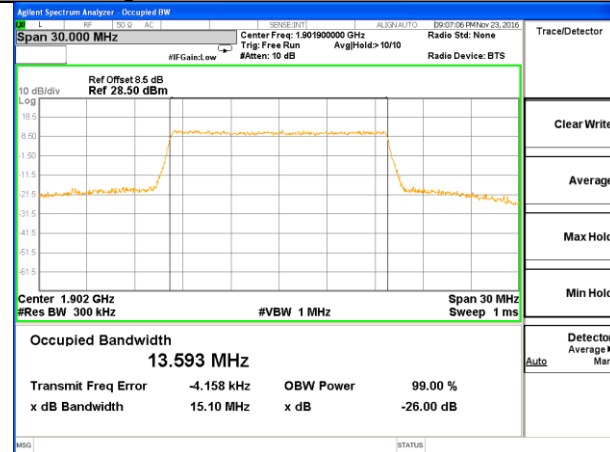

Middle Channel / 5MHz / QPSK

Middle Channel / 5MHz / 16QAM

Highest Channel / 5MHz / QPSK

Highest Channel / 5MHz / 16QAM

LTE band 2

LTE band 2 (99% and -26 Bandwidth)

Lowest Channel / 10MHz / QPSK

Lowest Channel / 10MHz / 16QAM

Middle Channel / 10MHz / QPSK

Middle Channel / 10MHz / 16QAM

Highest Channel / 10MHz / QPSK

Highest Channel / 10MHz / 16QAM

LTE band 2

LTE band 2 (99% and -26 Bandwidth)

Lowest Channel / 15MHz / QPSK

Lowest Channel / 15MHz / 16QAM

Middle Channel / 15MHz / QPSK

Middle Channel / 15MHz / 16QAM

Highest Channel / 15MHz / QPSK

Highest Channel / 15MHz / 16QAM

LTE band 2

LTE band 2 (99% and -26 Bandwidth)

Lowest Channel / 20MHz / QPSK

Lowest Channel / 20MHz / 16QAM