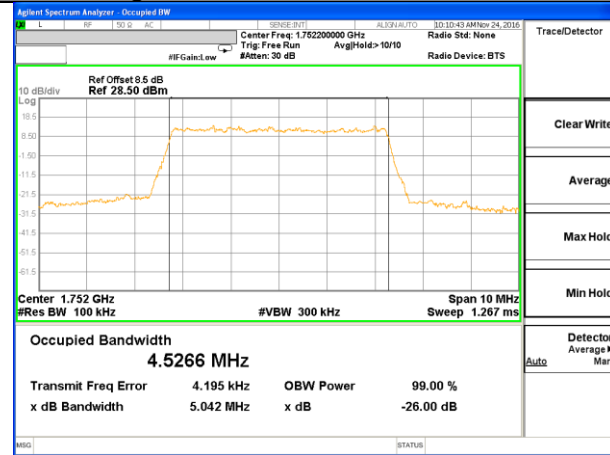

Lowest Channel / 3MHz / QPSK

Lowest Channel / 3MHz / 16QAM

Middle Channel / 3MHz / QPSK

Middle Channel / 3MHz / 16QAM

Highest Channel / 3MHz / QPSK

Highest Channel / 3MHz / 16QAM

LTE band 4

LTE band 4 (99% and -26 Bandwidth)

Lowest Channel / 5MHz / QPSK

Lowest Channel / 5MHz / 16QAM

Middle Channel / 5MHz / QPSK

Middle Channel / 5MHz / 16QAM

Highest Channel / 5MHz / QPSK

Highest Channel / 5MHz / 16QAM