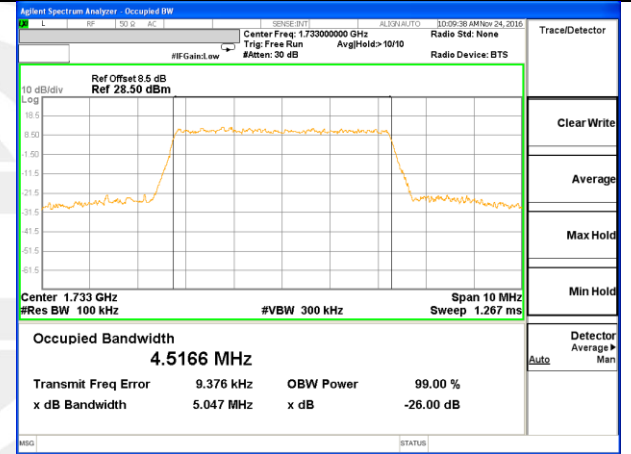

Lowest Channel / 3MHz / QPSK

Lowest Channel / 3MHz / 16QAM

Middle Channel / 3MHz / QPSK

Middle Channel / 3MHz / 16QAM

Highest Channel / 3MHz / QPSK

Highest Channel / 3MHz / 16QAM

LTE band 4

LTE band 4 (99% and -26 Bandwidth)

Lowest Channel / 5MHz / QPSK

Lowest Channel / 5MHz / 16QAM

Middle Channel / 5MHz / QPSK

Middle Channel / 5MHz / 16QAM

Highest Channel / 5MHz / QPSK

Highest Channel / 5MHz / 16QAM