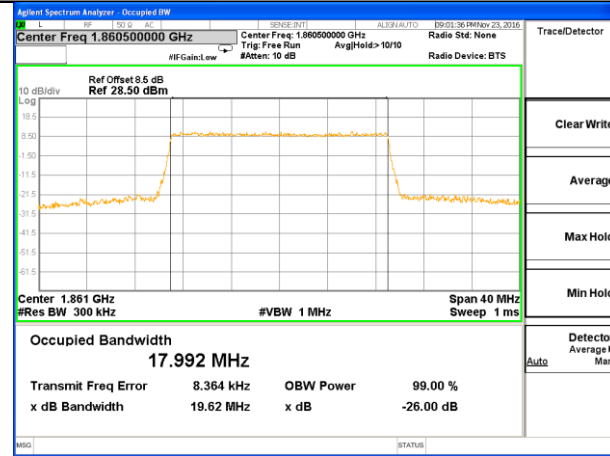

Middle Channel / 10MHz / QPSK

Middle Channel / 10MHz / 16QAM

Highest Channel / 10MHz / QPSK

Highest Channel / 10MHz / 16QAM

LTE band 2

LTE band 2 (99% and -26 Bandwidth)

Lowest Channel / 15MHz / QPSK

Lowest Channel / 15MHz / 16QAM

Middle Channel / 15MHz / QPSK

Middle Channel / 15MHz / 16QAM

Highest Channel / 15MHz / QPSK

Highest Channel / 15MHz / 16QAM

LTE band 2

LTE band 2 (99% and -26 Bandwidth)

Lowest Channel / 20MHz / QPSK

Lowest Channel / 20MHz / 16QAM

Middle Channel / 20MHz / QPSK

Middle Channel / 20MHz / 16QAM

Highest Channel / 20MHz / QPSK

Highest Channel / 20MHz / 16QAM

LTE band 4

LTE band 4 (99% and -26 Bandwidth)

LTE band 4

LTE band 4 (99% and -26 Bandwidth)