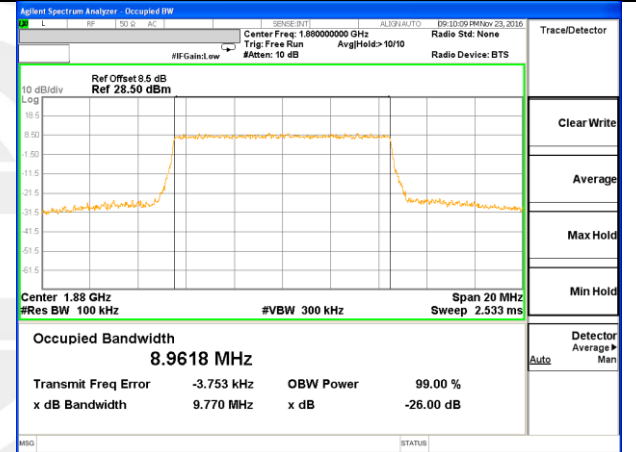

Middle Channel / 5MHz / QPSK

Middle Channel / 5MHz / 16QAM

Highest Channel / 5MHz / QPSK

Highest Channel / 5MHz / 16QAM

LTE band 2

LTE band 2 (99% and -26 Bandwidth)

Lowest Channel / 10MHz / QPSK

Lowest Channel / 10MHz / 16QAM

Middle Channel / 10MHz / QPSK

Middle Channel / 10MHz / 16QAM

Highest Channel / 10MHz / QPSK

Highest Channel / 10MHz / 16QAM

LTE band 2

LTE band 2 (99% and -26 Bandwidth)

Lowest Channel / 15MHz / QPSK

Lowest Channel / 15MHz / 16QAM