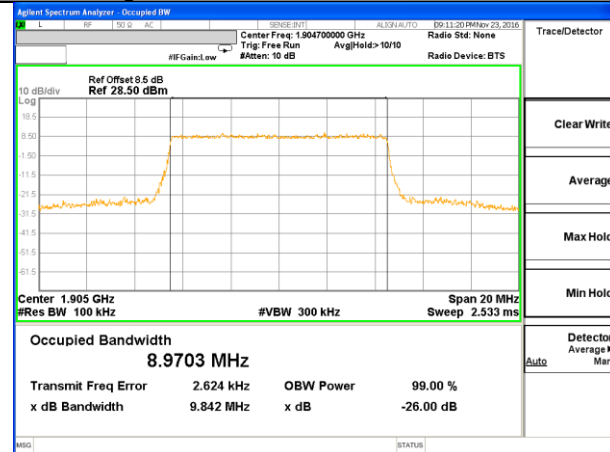

Middle Channel / 5MHz / QPSK

Middle Channel / 5MHz / 16QAM

Highest Channel / 5MHz / QPSK

Highest Channel / 5MHz / 16QAM

LTE band 2

LTE band 2 (99% and -26 Bandwidth)

Lowest Channel / 10MHz / QPSK

Lowest Channel / 10MHz / 16QAM

Middle Channel / 10MHz / QPSK

Middle Channel / 10MHz / 16QAM

Highest Channel / 10MHz / QPSK

Highest Channel / 10MHz / 16QAM

LTE band 2

LTE band 2 (99% and -26 Bandwidth)

Lowest Channel / 15MHz / QPSK

Lowest Channel / 15MHz / 16QAM