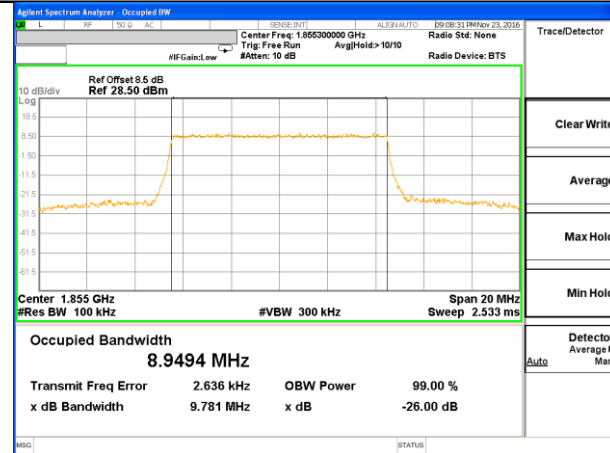

Middle Channel / 5MHz / QPSK

Middle Channel / 5MHz / 16QAM

Highest Channel / 5MHz / QPSK

Highest Channel / 5MHz / 16QAM

LTE band 2

LTE band 2 (99% and -26 Bandwidth)

Lowest Channel / 10MHz / QPSK

Lowest Channel / 10MHz / 16QAM

Middle Channel / 10MHz / QPSK

Middle Channel / 10MHz / 16QAM

Highest Channel / 10MHz / QPSK

Highest Channel / 10MHz / 16QAM

LTE band 2

LTE band 2 (99% and -26 Bandwidth)

Lowest Channel / 15MHz / QPSK

Lowest Channel / 15MHz / 16QAM