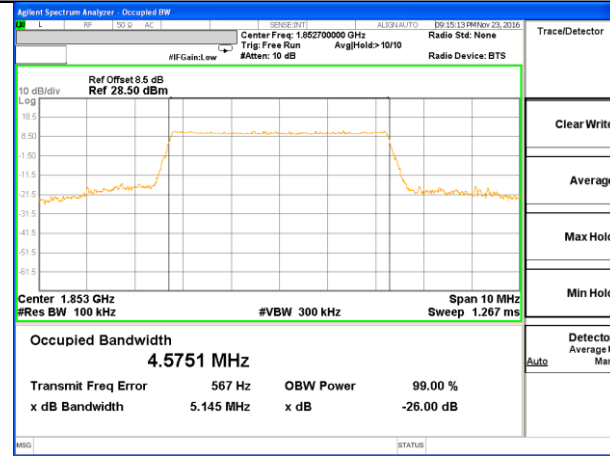

OCCUPIED BANDWIDTH LTE band 2

LTE band 2 (99% and -26 Bandwidth)

LTE band 2

LTE band 2 (99% and -26 Bandwidth)

LTE band 2

LTE band 2 (99% and -26 Bandwidth)

Lowest Channel / 5MHz / QPSK

Lowest Channel / 5MHz / 16QAM

Middle Channel / 5MHz / QPSK

Middle Channel / 5MHz / 16QAM

Highest Channel / 5MHz / QPSK

Highest Channel / 5MHz / 16QAM

LTE band 2

LTE band 2 (99% and -26 Bandwidth)

Lowest Channel / 10MHz / QPSK

Lowest Channel / 10MHz / 16QAM

Middle Channel / 10MHz / QPSK

Middle Channel / 10MHz / 16QAM

Highest Channel / 10MHz / QPSK

Highest Channel / 10MHz / 16QAM

LTE band 2

LTE band 2 (99% and -26 Bandwidth)

Lowest Channel / 15MHz / QPSK

Lowest Channel / 15MHz / 16QAM