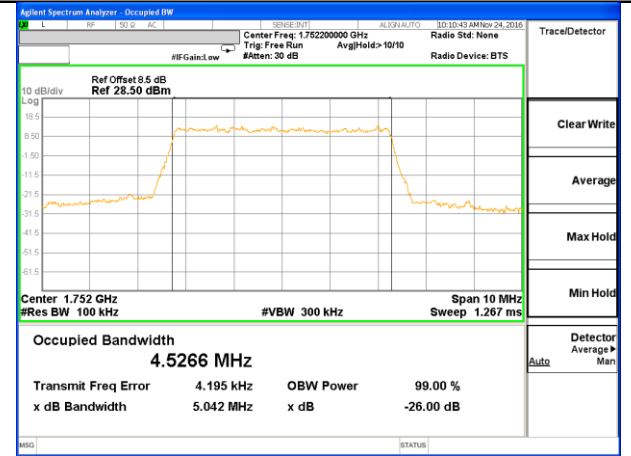

Lowest Channel / 5MHz / 16QAM