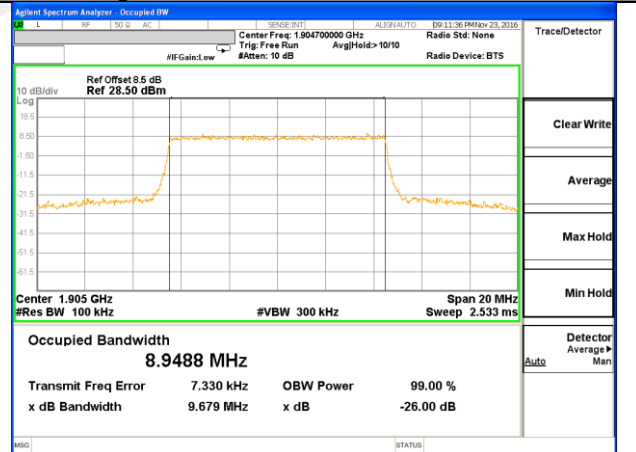

Middle Channel / 5MHz / QPSK

Middle Channel / 5MHz / 16QAM

Highest Channel / 5MHz / QPSK

Highest Channel / 5MHz / 16QAM

LTE band 2

LTE band 2 (99% and -26 Bandwidth)

Lowest Channel / 10MHz / QPSK

Lowest Channel / 10MHz / 16QAM

Middle Channel / 10MHz / QPSK

Middle Channel / 10MHz / 16QAM

Highest Channel / 10MHz / QPSK

Highest Channel / 10MHz / 16QAM

LTE band 2

LTE band 2 (99% and -26 Bandwidth)

Lowest Channel / 15MHz / QPSK

Lowest Channel / 15MHz / 16QAM

Middle Channel / 15MHz / QPSK

Middle Channel / 15MHz / 16QAM

Highest Channel / 15MHz / QPSK

Highest Channel / 15MHz / 16QAM

LTE band 2

LTE band 2 (99% and -26 Bandwidth)

Lowest Channel / 20MHz / QPSK

Lowest Channel / 20MHz / 16QAM