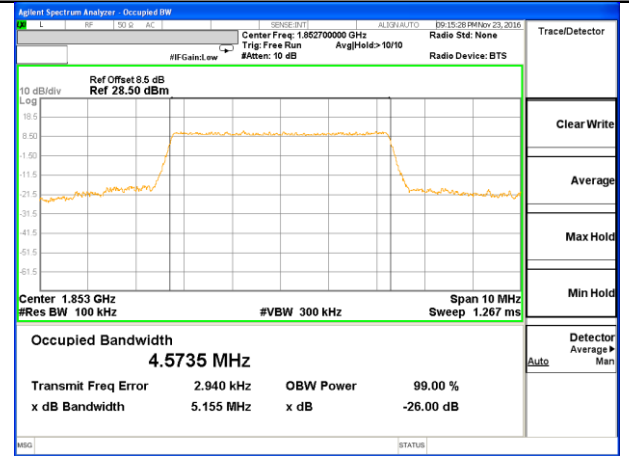

OCCUPIED BANDWIDTH LTE band 2

LTE band 2 (99% and -26 Bandwidth)

LTE band 2

LTE band 2 (99% and -26 Bandwidth)

LTE band 2

LTE band 2 (99% and -26 Bandwidth)

Lowest Channel / 5MHz / QPSK

Lowest Channel / 5MHz / 16QAM

Middle Channel / 5MHz / QPSK

Middle Channel / 5MHz / 16QAM

Highest Channel / 5MHz / QPSK

Highest Channel / 5MHz / 16QAM

LTE band 2

LTE band 2 (99% and -26 Bandwidth)

Lowest Channel / 10MHz / QPSK

Lowest Channel / 10MHz / 16QAM

Middle Channel / 10MHz / QPSK

Middle Channel / 10MHz / 16QAM

Highest Channel / 10MHz / QPSK

Highest Channel / 10MHz / 16QAM

LTE band 2

LTE band 2 (99% and -26 Bandwidth)

Lowest Channel / 15MHz / QPSK

Lowest Channel / 15MHz / 16QAM