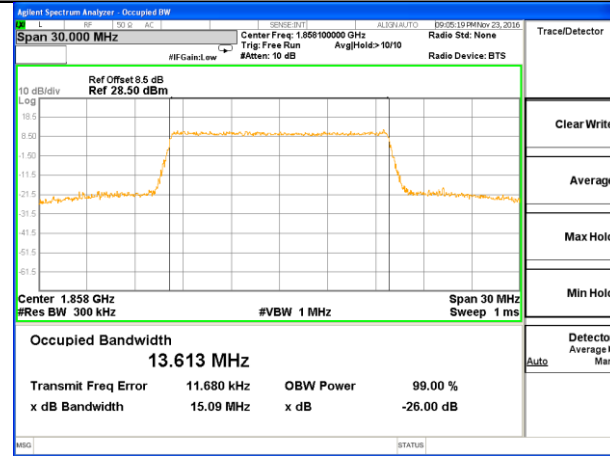

Middle Channel / 5MHz / QPSK

Middle Channel / 5MHz / 16QAM

Highest Channel / 5MHz / QPSK

Highest Channel / 5MHz / 16QAM

LTE band 2

LTE band 2 (99% and -26 Bandwidth)

Lowest Channel / 10MHz / QPSK

Lowest Channel / 10MHz / 16QAM

Middle Channel / 10MHz / QPSK

Middle Channel / 10MHz / 16QAM

Highest Channel / 10MHz / QPSK

Highest Channel / 10MHz / 16QAM

LTE band 2

LTE band 2 (99% and -26 Bandwidth)

Lowest Channel / 15MHz / QPSK

Lowest Channel / 15MHz / 16QAM

Middle Channel / 15MHz / QPSK

Middle Channel / 15MHz / 16QAM

Highest Channel / 15MHz / QPSK

Highest Channel / 15MHz / 16QAM

LTE band 2

LTE band 2 (99% and -26 Bandwidth)

Lowest Channel / 20MHz / QPSK

Lowest Channel / 20MHz / 16QAM