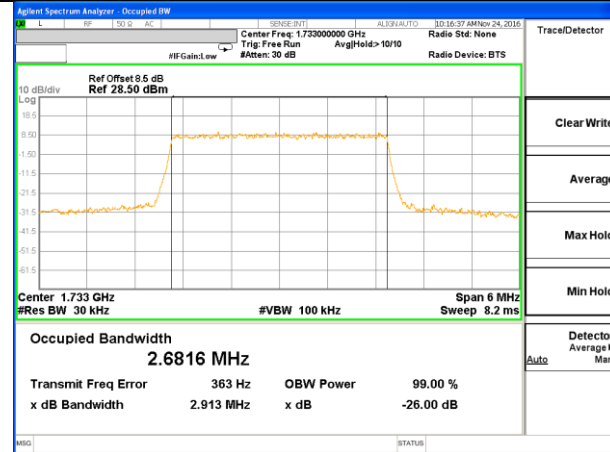

Middle Channel / 15MHz / QPSK

Middle Channel / 15MHz / 16QAM

Highest Channel / 15MHz / QPSK

Highest Channel / 15MHz / 16QAM

LTE band 2

LTE band 2 (99% and -26 Bandwidth)

Lowest Channel / 20MHz / QPSK

Lowest Channel / 20MHz / 16QAM

Middle Channel / 20MHz / QPSK

Middle Channel / 20MHz / 16QAM

Highest Channel / 20MHz / QPSK

Highest Channel / 20MHz / 16QAM

LTE band 4

LTE band 4 (99% and -26 Bandwidth)

LTE band 4

LTE band 4 (99% and -26 Bandwidth)

Lowest Channel / 3MHz / QPSK

Lowest Channel / 3MHz / 16QAM

Middle Channel / 3MHz / QPSK

Middle Channel / 3MHz / 16QAM

Highest Channel / 3MHz / QPSK

Highest Channel / 3MHz / 16QAM

LTE band 4

LTE band 4 (99% and -26 Bandwidth)