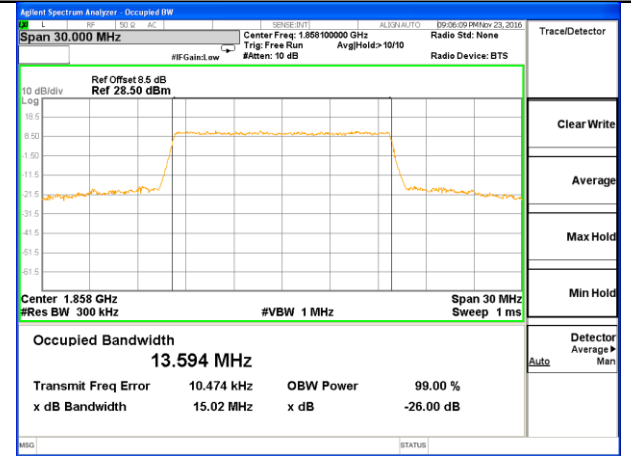

Middle Channel / 5MHz / QPSK

Middle Channel / 5MHz / 16QAM

Highest Channel / 5MHz / QPSK

Highest Channel / 5MHz / 16QAM

LTE band 2

LTE band 2 (99% and -26 Bandwidth)

Lowest Channel / 10MHz / QPSK

Lowest Channel / 10MHz / 16QAM

Middle Channel / 10MHz / QPSK

Middle Channel / 10MHz / 16QAM

Highest Channel / 10MHz / QPSK

Highest Channel / 10MHz / 16QAM

LTE band 2

LTE band 2 (99% and -26 Bandwidth)

Lowest Channel / 15MHz / QPSK

Lowest Channel / 15MHz / 16QAM

Middle Channel / 15MHz / QPSK

Middle Channel / 15MHz / 16QAM

Highest Channel / 15MHz / QPSK

Highest Channel / 15MHz / 16QAM

LTE band 2

LTE band 2 (99% and -26 Bandwidth)

Lowest Channel / 20MHz / QPSK

Lowest Channel / 20MHz / 16QAM