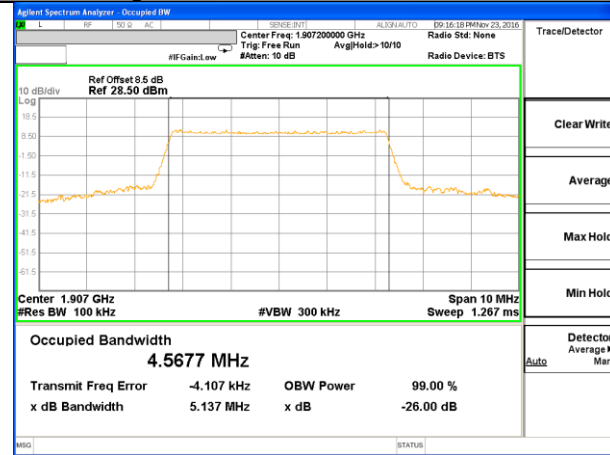

OCCUPIED BANDWIDTH LTE band 2

LTE band 2 (99% and -26 Bandwidth)

LTE band 2

LTE band 2 (99% and -26 Bandwidth)

LTE band 2

LTE band 2 (99% and -26 Bandwidth)

Lowest Channel / 5MHz / QPSK

Lowest Channel / 5MHz / 16QAM

Middle Channel / 5MHz / QPSK

Middle Channel / 5MHz / 16QAM

Highest Channel / 5MHz / QPSK

Highest Channel / 5MHz / 16QAM

LTE band 2

LTE band 2 (99% and -26 Bandwidth)

Lowest Channel / 10MHz / QPSK

Lowest Channel / 10MHz / 16QAM

Middle Channel / 10MHz / QPSK

Middle Channel / 10MHz / 16QAM

Highest Channel / 10MHz / QPSK

Highest Channel / 10MHz / 16QAM

LTE band 2

LTE band 2 (99% and -26 Bandwidth)

Lowest Channel / 15MHz / QPSK

Lowest Channel / 15MHz / 16QAM