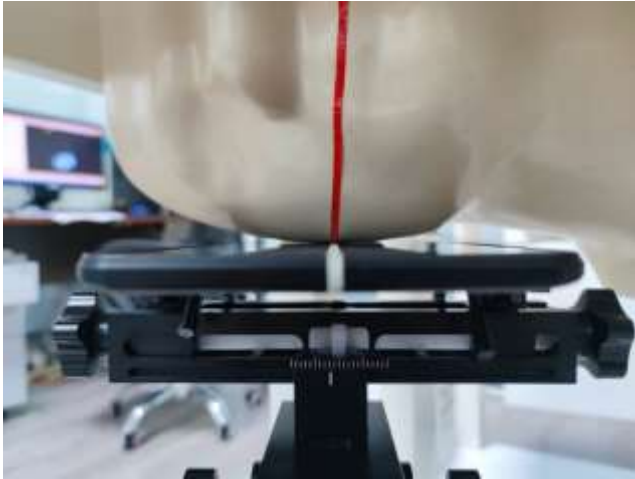

EUT Photos (Model: Elite T8Plus)

EUT Antenna Locations

SAR Test Setup Photos

Head

Right Cheek

Right Tilted

Left Cheek

Left Tilted

Body

Back side (0mm)

Left side(0mm)

Right side(0mm)

Top side(0mm)

Bottom side(0mm)