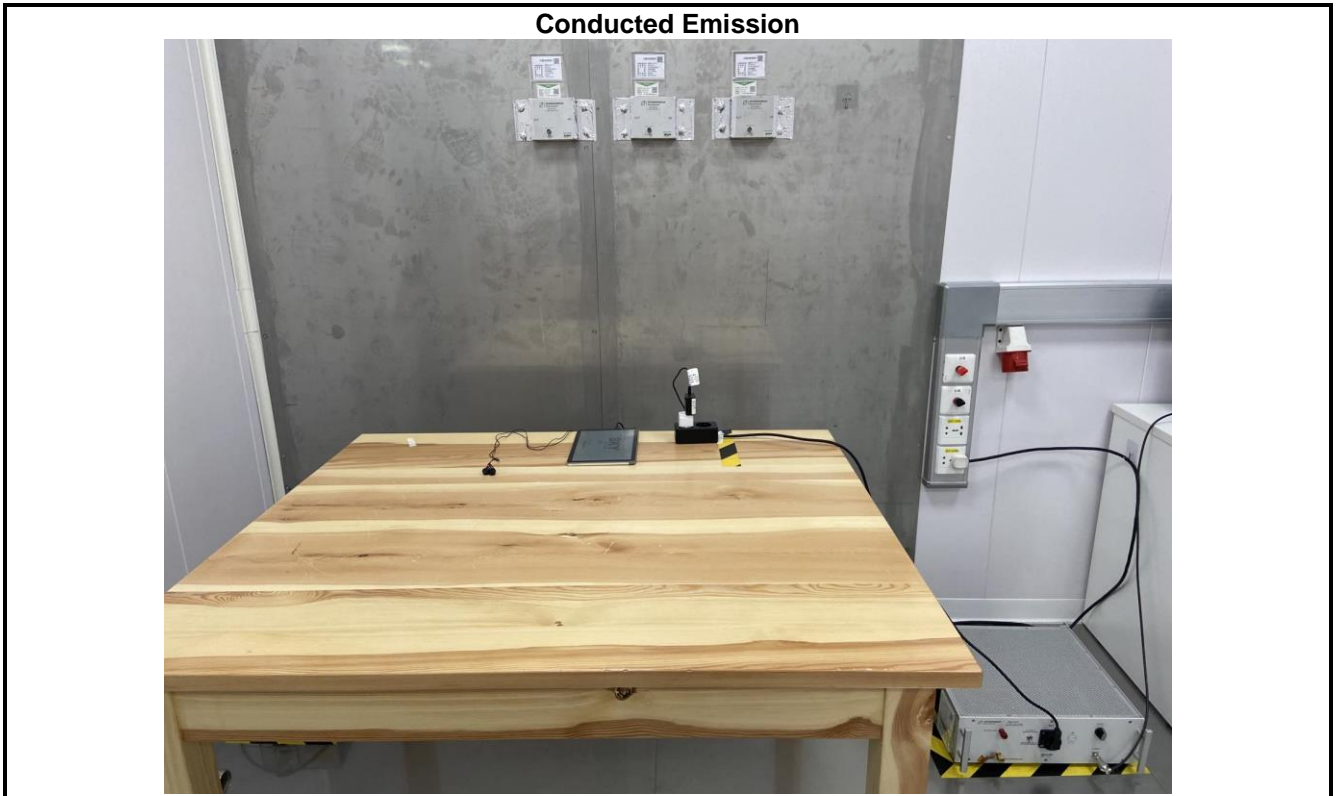

7 Test Setup Photo

Radiated Spurious Emission
Below 1GHz

Above 1GHz

8 EUT Constructional Details

Reference to the test report No.: JYTSZB-R12-2102890.

-----End of report-----