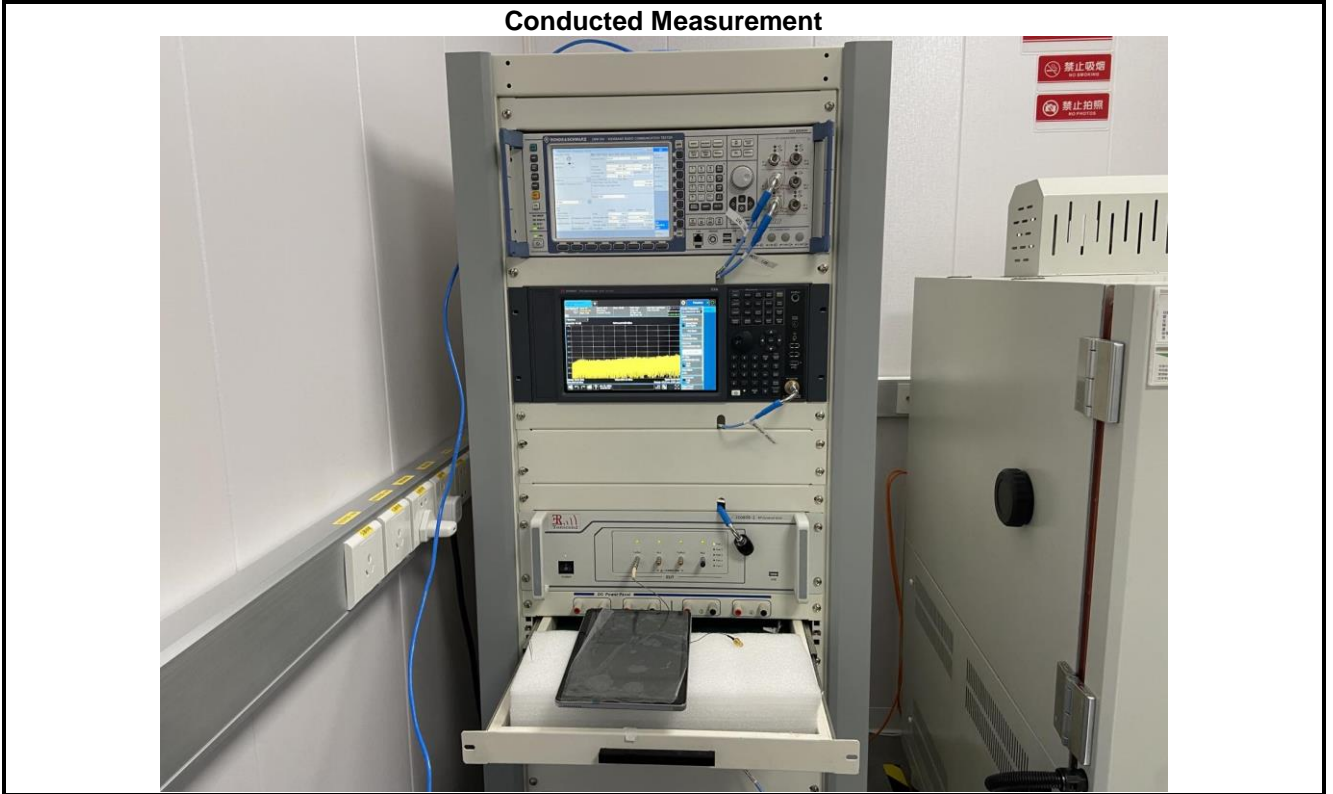

7 Test Setup Photo

Radiated Spurious Emission
Below 1GHz

Above 1GHz

Conducted Measurement

8 EUT Constructional Details

Reference to the test report No. JYTSZB-R12-2102890.

-----End of report-----