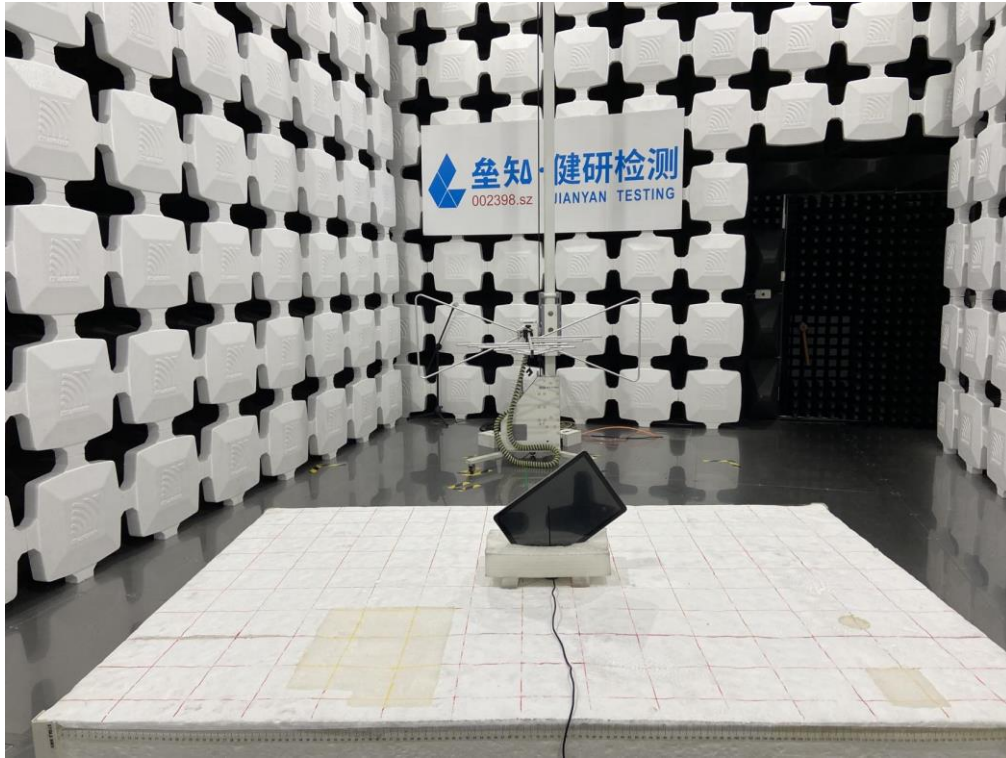

7 Test Setup Photo

Radiated Spurious Emission
Below 1GHz

Above 1GHz

Conducted Measurement

8 EUT Constructional Details

Reference to the test report No. JYTSZB-R12-2102890.

-----End of report-----