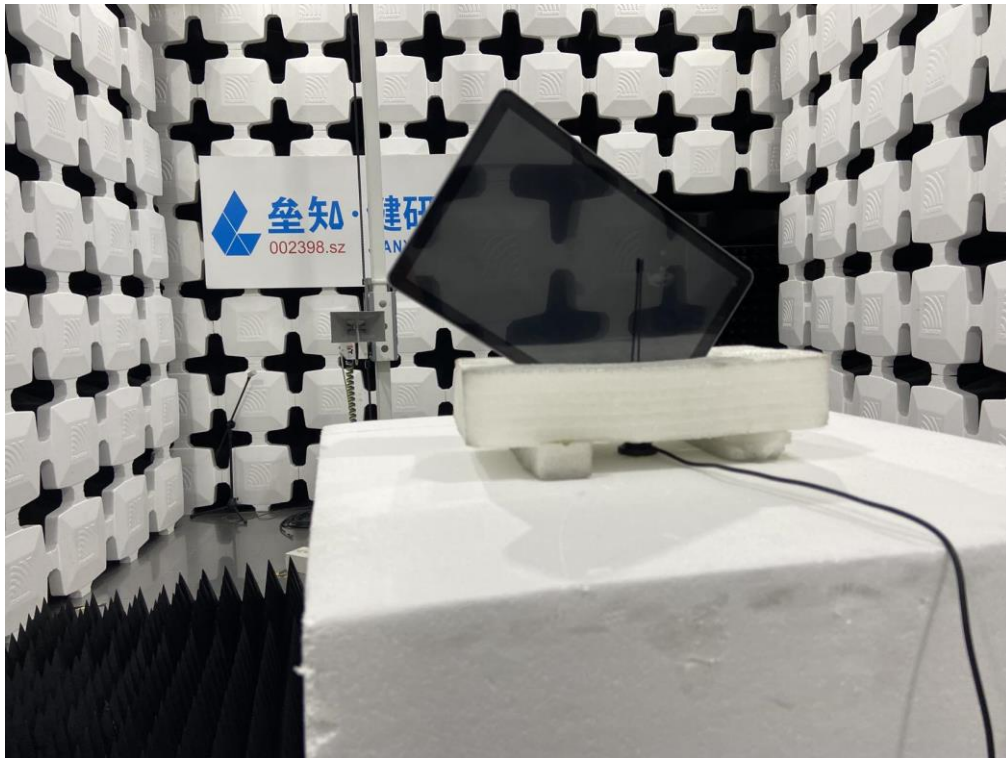

7 Test Setup Photo

Radiated Spurious Emission
Below 1GHz

Above 1GHz

Conducted Measurement

8 EUT Constructional Details

Reference to the test report No. JYTSZB-R12-2102890.

-----End of report-----