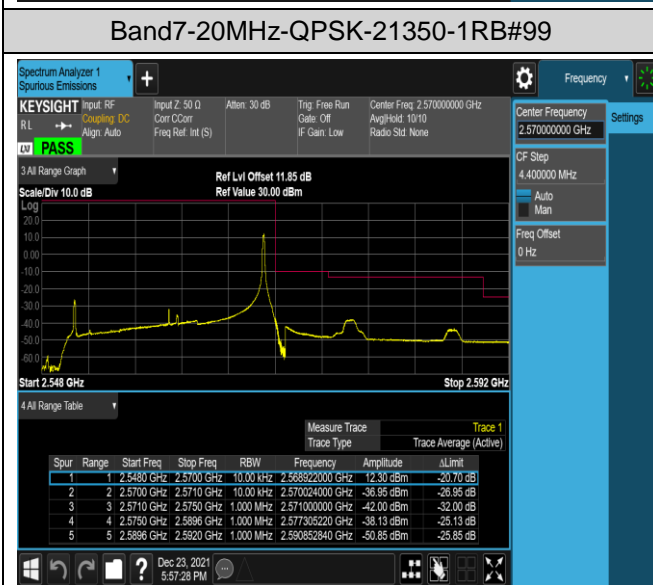

Band5-10MHz-QPSK-20450-50RB#0

Band5-10MHz-QPSK-20600-1RB#0

Band5-10MHz-QPSK-20600-1RB#49

Band5-10MHz-QPSK-20600-50RB#0

Band5-10MHz-16QAM-20450-1RB#0

Band5-10MHz-16QAM-20450-1RB#49

Band5-10MHz-16QAM-20450-50RB#0

Band5-10MHz-16QAM-20600-1RB#0

Band5-10MHz-16QAM-20600-1RB#49

Band5-10MHz-16QAM-20600-50RB#0

Band7-5MHz-QPSK-20775-1RB#0

Band7-5MHz-QPSK-20775-1RB#24

Band7-20MHz-16QAM-20850-100RB#0

Band7-20MHz-16QAM-21350-1RB#0