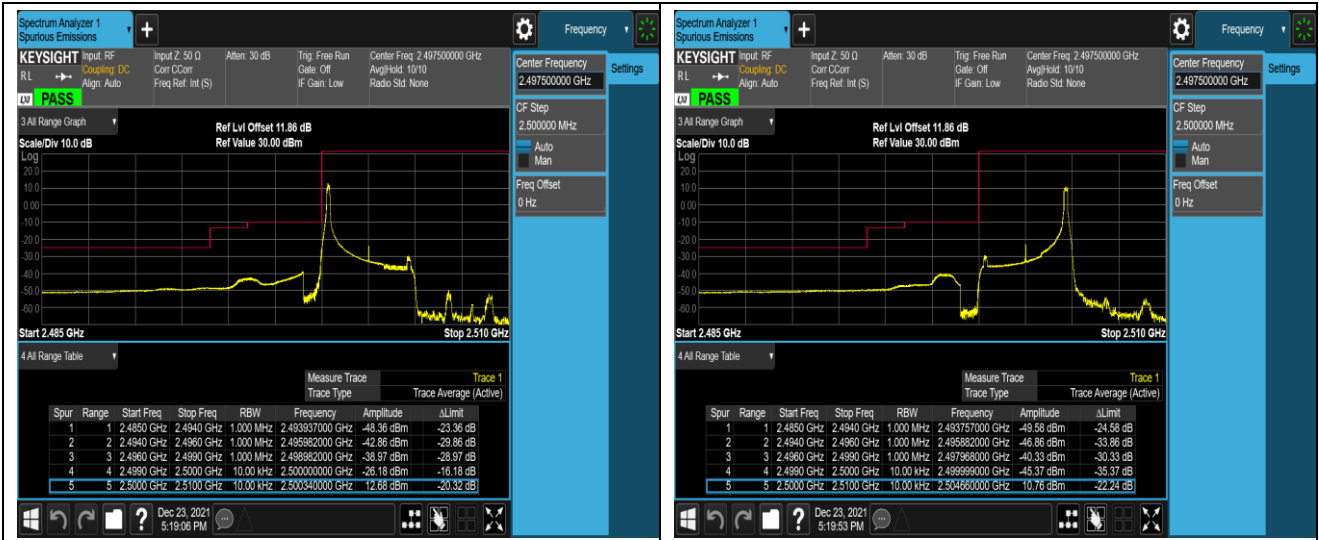

Band5-10MHz-16QAM-20600-1RB#0

Band5-10MHz-16QAM-20600-1RB#49

Band5-10MHz-16QAM-20600-50RB#0

Band7-5MHz-QPSK-20775-1RB#0

Band7-5MHz-QPSK-20775-1RB#24

Band7-20MHz-16QAM-20850-100RB#0

Band7-20MHz-16QAM-21350-1RB#0