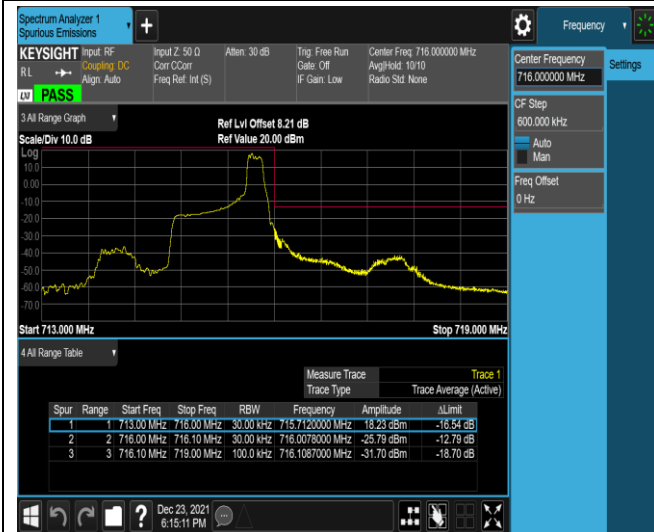

Band12-1.4MHz-QPSK-23173-1RB#5

Band12-1.4MHz-16QAM-23017-1RB#0