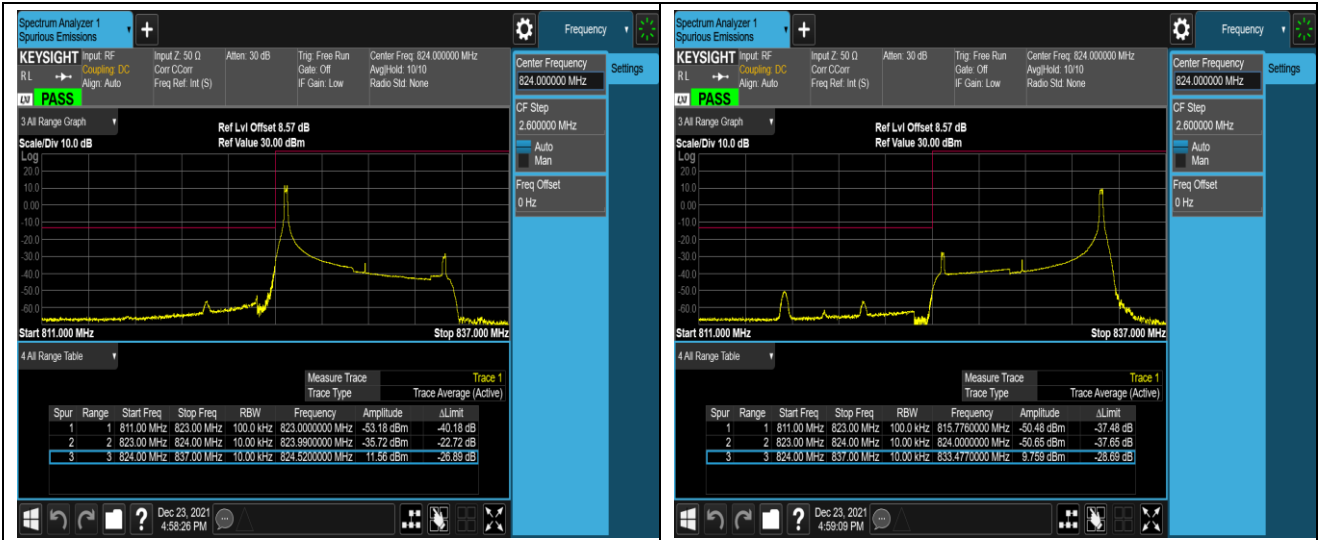

Band5-10MHz-QPSK-20450-50RB#0

Band5-10MHz-QPSK-20600-1RB#0

Band5-10MHz-QPSK-20600-1RB#49

Band5-10MHz-QPSK-20600-50RB#0

Band5-10MHz-16QAM-20450-1RB#0

Band5-10MHz-16QAM-20450-1RB#49

Band5-10MHz-16QAM-20450-50RB#0

Band5-10MHz-16QAM-20600-1RB#0

Band5-10MHz-16QAM-20600-1RB#49

Band5-10MHz-16QAM-20600-50RB#0

Band7-5MHz-QPSK-20775-1RB#0

Band7-5MHz-QPSK-20775-1RB#24

Band7-20MHz-16QAM-20850-100RB#0

Band7-20MHz-16QAM-21350-1RB#0