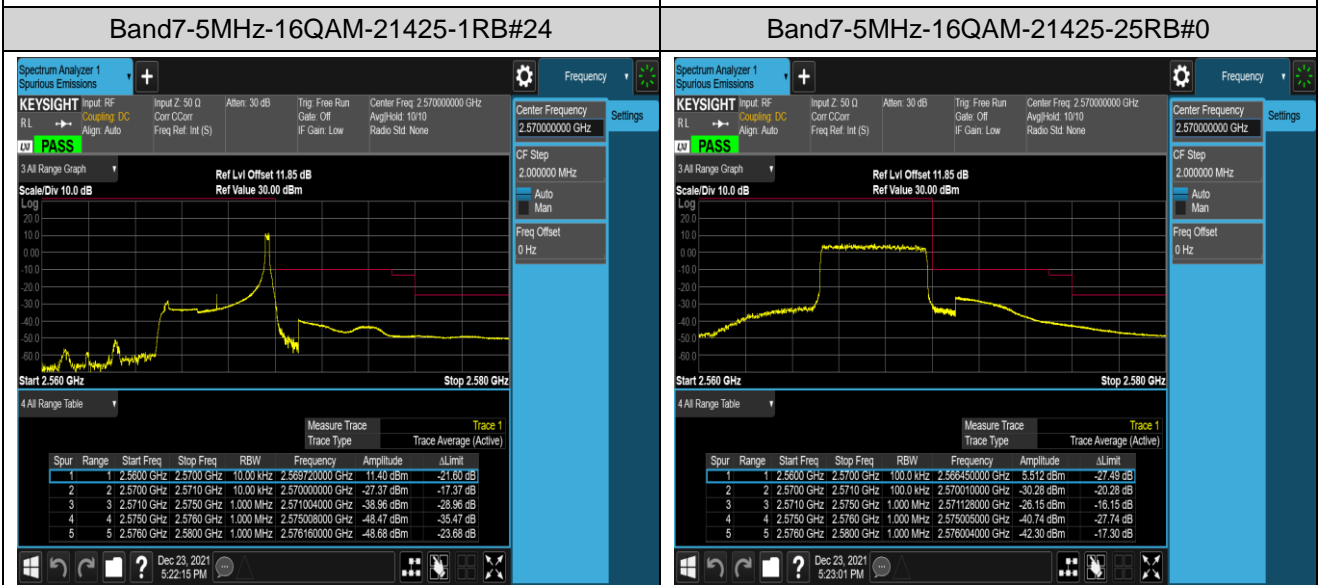

Band5-10MHz-QPSK-20450-50RB#0

Band5-10MHz-QPSK-20600-1RB#0

Band5-10MHz-QPSK-20600-1RB#49

Band5-10MHz-QPSK-20600-50RB#0

Band5-10MHz-16QAM-20450-1RB#0

Band5-10MHz-16QAM-20450-1RB#49

Band5-10MHz-16QAM-20450-50RB#0

Band5-10MHz-16QAM-20600-1RB#0

Band5-10MHz-16QAM-20600-1RB#49

Band5-10MHz-16QAM-20600-50RB#0

Band7-5MHz-QPSK-20775-1RB#0

Band7-5MHz-QPSK-20775-1RB#24

Band7-20MHz-16QAM-20850-100RB#0

Band7-20MHz-16QAM-21350-1RB#0