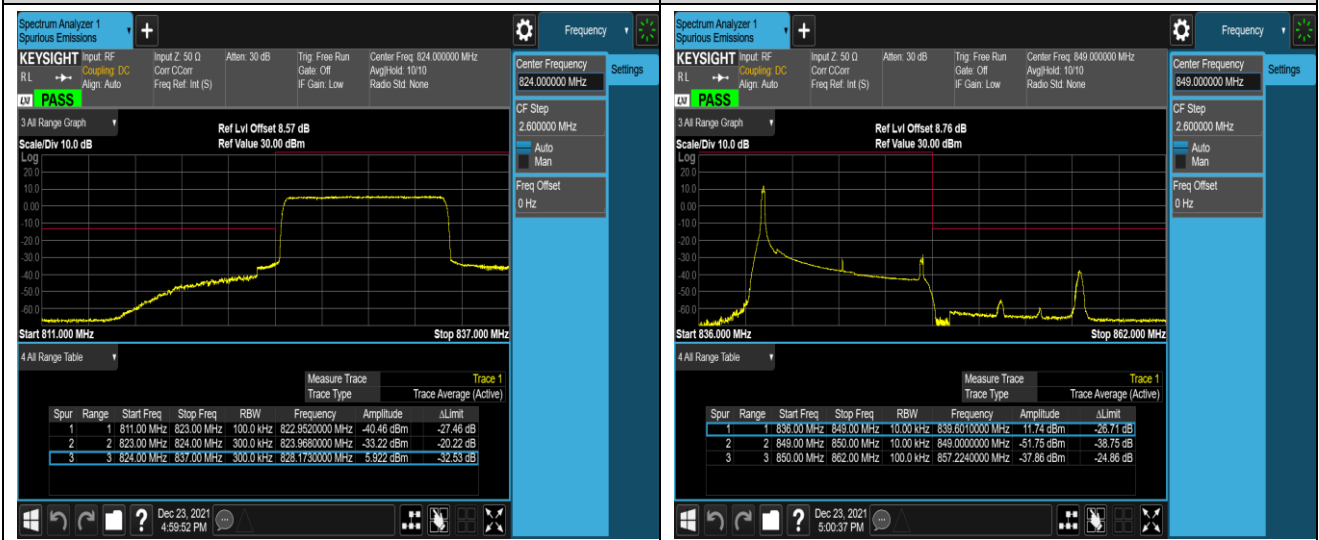

Band5-10MHz-QPSK-20450-50RB#0

Band5-10MHz-QPSK-20600-1RB#0

Band5-10MHz-QPSK-20600-1RB#49

Band5-10MHz-QPSK-20600-50RB#0

Band5-10MHz-16QAM-20450-1RB#0

Band5-10MHz-16QAM-20450-1RB#49

Band5-10MHz-16QAM-20450-50RB#0

Band5-10MHz-16QAM-20600-1RB#0

Band5-10MHz-16QAM-20600-1RB#49

Band5-10MHz-16QAM-20600-50RB#0

Band7-5MHz-QPSK-20775-1RB#0

Band7-5MHz-QPSK-20775-1RB#24

Band7-20MHz-16QAM-20850-100RB#0

Band7-20MHz-16QAM-21350-1RB#0