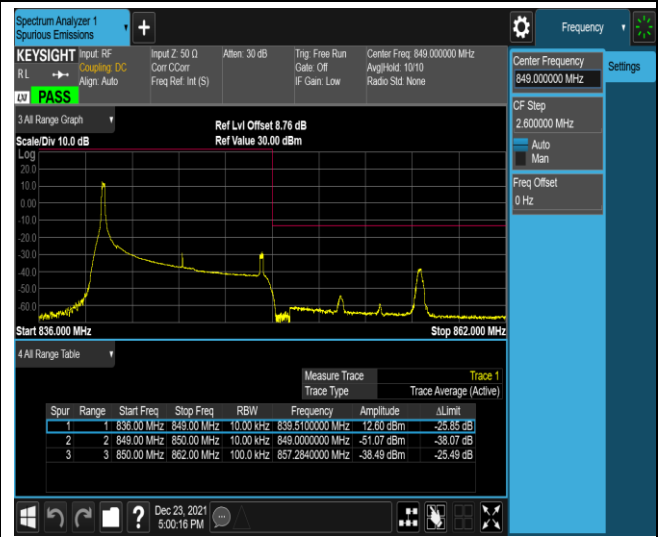

Band5-10MHz-QPSK-20450-50RB#0

Band5-10MHz-QPSK-20600-1RB#0

Band5-10MHz-QPSK-20600-1RB#49

Band5-10MHz-QPSK-20600-50RB#0

Band5-10MHz-16QAM-20450-1RB#0

Band5-10MHz-16QAM-20450-1RB#49

Band5-10MHz-16QAM-20450-50RB#0

Band5-10MHz-16QAM-20600-1RB#0

Band5-10MHz-16QAM-20600-1RB#49

Band5-10MHz-16QAM-20600-50RB#0

Band7-5MHz-QPSK-20775-1RB#0

Band7-5MHz-QPSK-20775-1RB#24

Band7-20MHz-16QAM-20850-100RB#0

Band7-20MHz-16QAM-21350-1RB#0