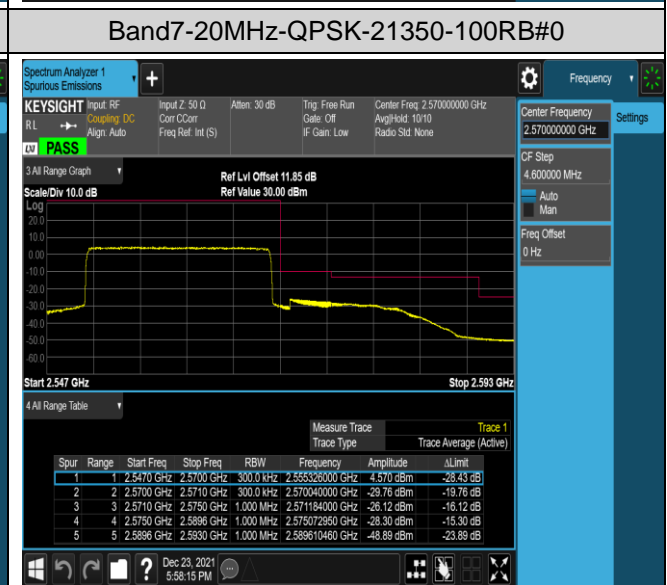

Band5-10MHz-QPSK-20450-50RB#0

Band5-10MHz-QPSK-20600-1RB#0

Band5-10MHz-QPSK-20600-1RB#49

Band5-10MHz-QPSK-20600-50RB#0

Band5-10MHz-16QAM-20450-1RB#0

Band5-10MHz-16QAM-20450-1RB#49

Band5-10MHz-16QAM-20450-50RB#0

Band5-10MHz-16QAM-20600-1RB#0

Band5-10MHz-16QAM-20600-1RB#49

Band5-10MHz-16QAM-20600-50RB#0

Band7-5MHz-QPSK-20775-1RB#0

Band7-5MHz-QPSK-20775-1RB#24

Band7-20MHz-16QAM-20850-100RB#0

Band7-20MHz-16QAM-21350-1RB#0