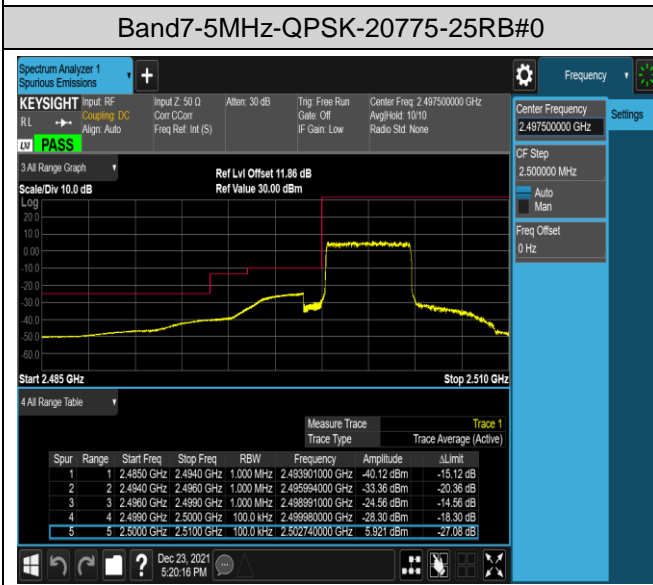

Band5-10MHz-16QAM-20600-1RB#0

Band5-10MHz-16QAM-20600-1RB#49

Band5-10MHz-16QAM-20600-50RB#0

Band7-5MHz-QPSK-20775-1RB#0

Band7-5MHz-QPSK-20775-1RB#24

Band7-20MHz-16QAM-20850-100RB#0

Band7-20MHz-16QAM-21350-1RB#0