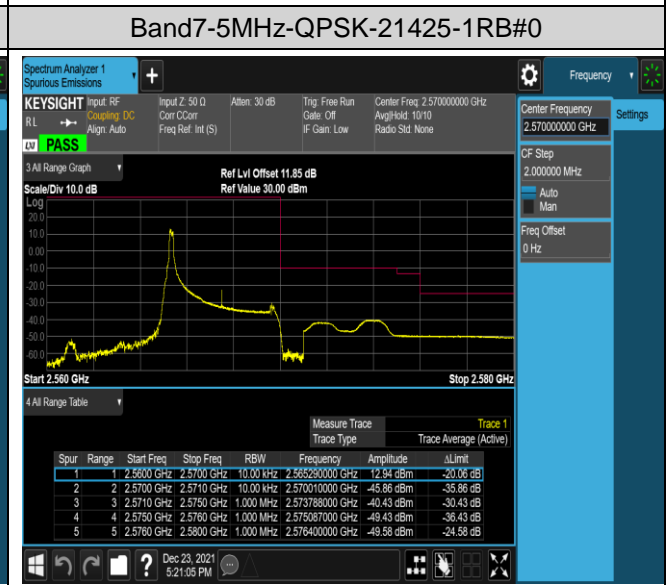

Band5-10MHz-16QAM-20600-1RB#0

Band5-10MHz-16QAM-20600-1RB#49

Band5-10MHz-16QAM-20600-50RB#0

Band7-5MHz-QPSK-20775-1RB#0

Band7-5MHz-QPSK-20775-1RB#24

Band7-20MHz-16QAM-20850-100RB#0

Band7-20MHz-16QAM-21350-1RB#0