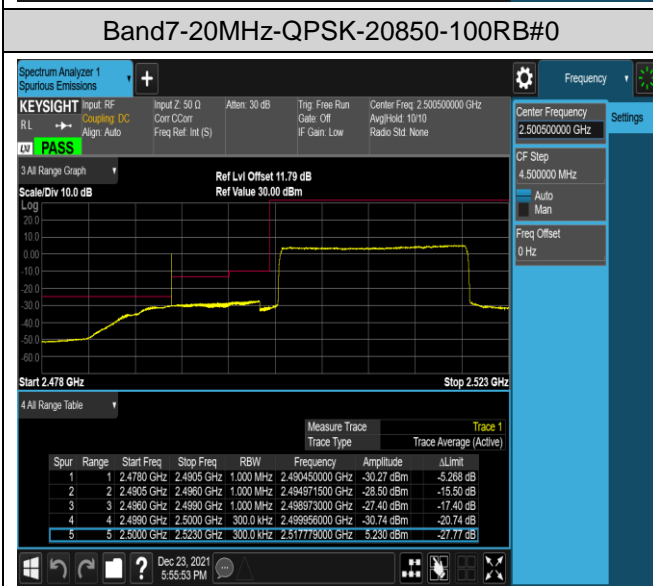

Band5-10MHz-QPSK-20450-50RB#0

Band5-10MHz-QPSK-20600-1RB#0

Band5-10MHz-QPSK-20600-1RB#49

Band5-10MHz-QPSK-20600-50RB#0

Band5-10MHz-16QAM-20450-1RB#0

Band5-10MHz-16QAM-20450-1RB#49

Band5-10MHz-16QAM-20450-50RB#0

Band5-10MHz-16QAM-20600-1RB#0

Band5-10MHz-16QAM-20600-1RB#49

Band5-10MHz-16QAM-20600-50RB#0

Band7-5MHz-QPSK-20775-1RB#0

Band7-5MHz-QPSK-20775-1RB#24

Band7-20MHz-16QAM-20850-100RB#0

Band7-20MHz-16QAM-21350-1RB#0