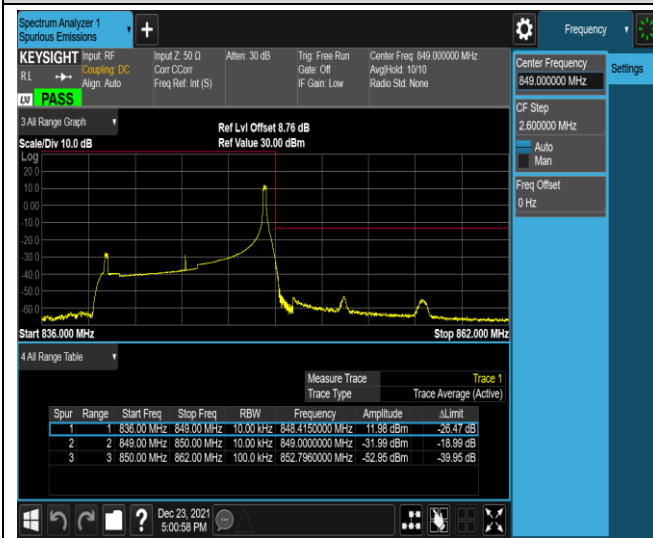

Band5-10MHz-QPSK-20450-50RB#0

Band5-10MHz-QPSK-20600-1RB#0

Band5-10MHz-QPSK-20600-1RB#49

Band5-10MHz-QPSK-20600-50RB#0

Band5-10MHz-16QAM-20450-1RB#0

Band5-10MHz-16QAM-20450-1RB#49

Band5-10MHz-16QAM-20450-50RB#0

Band5-10MHz-16QAM-20600-1RB#0

Band5-10MHz-16QAM-20600-1RB#49

Band5-10MHz-16QAM-20600-50RB#0

Band7-5MHz-QPSK-20775-1RB#0

Band7-5MHz-QPSK-20775-1RB#24

Band7-20MHz-16QAM-20850-100RB#0

Band7-20MHz-16QAM-21350-1RB#0