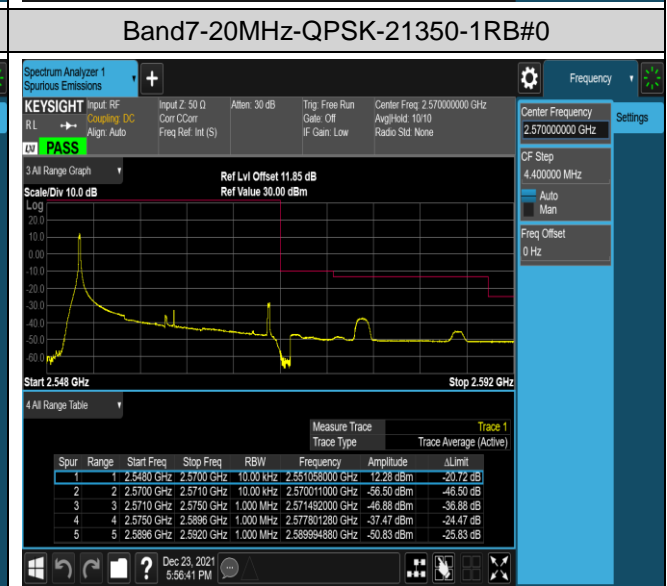

Band5-10MHz-16QAM-20600-1RB#0

Band5-10MHz-16QAM-20600-1RB#49

Band5-10MHz-16QAM-20600-50RB#0

Band7-5MHz-QPSK-20775-1RB#0

Band7-5MHz-QPSK-20775-1RB#24

Band7-20MHz-16QAM-20850-100RB#0

Band7-20MHz-16QAM-21350-1RB#0