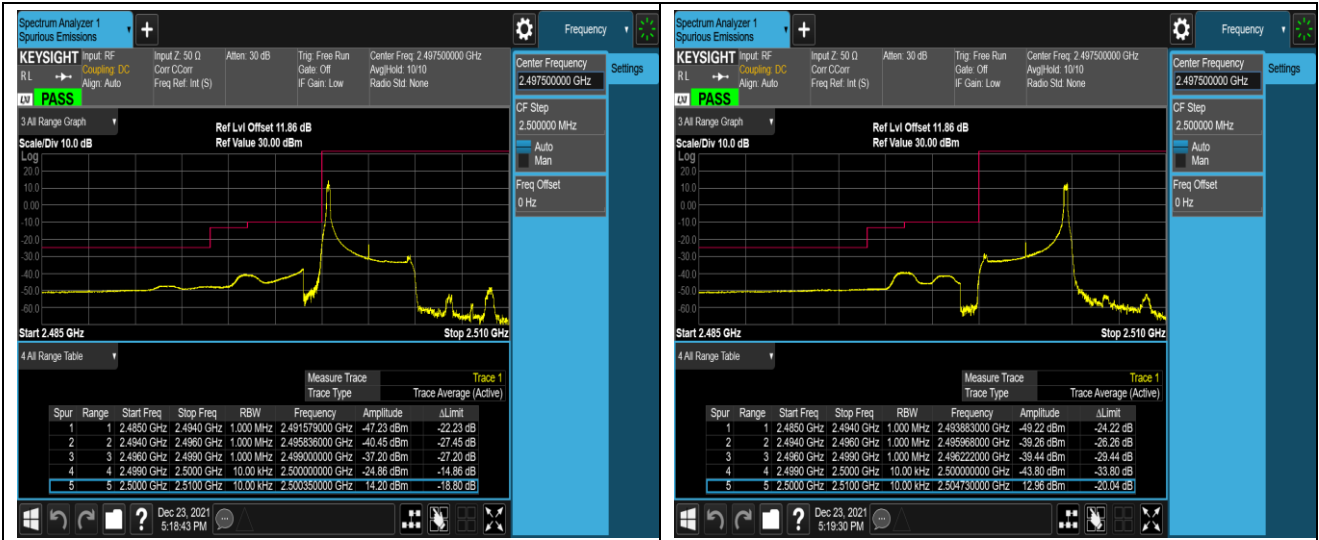

Band5-10MHz-16QAM-20600-1RB#0

Band5-10MHz-16QAM-20600-1RB#49

Band5-10MHz-16QAM-20600-50RB#0

Band7-5MHz-QPSK-20775-1RB#0

Band7-5MHz-QPSK-20775-1RB#24

Band7-20MHz-16QAM-20850-100RB#0

Band7-20MHz-16QAM-21350-1RB#0