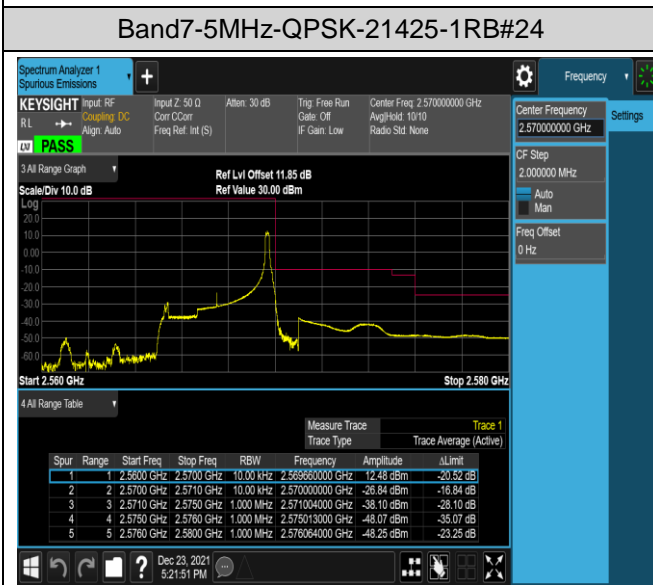

Band5-10MHz-QPSK-20450-50RB#0

Band5-10MHz-QPSK-20600-1RB#0

Band5-10MHz-QPSK-20600-1RB#49

Band5-10MHz-QPSK-20600-50RB#0

Band5-10MHz-16QAM-20450-1RB#0

Band5-10MHz-16QAM-20450-1RB#49

Band5-10MHz-16QAM-20450-50RB#0

Band5-10MHz-16QAM-20600-1RB#0

Band5-10MHz-16QAM-20600-1RB#49

Band5-10MHz-16QAM-20600-50RB#0

Band7-5MHz-QPSK-20775-1RB#0

Band7-5MHz-QPSK-20775-1RB#24

Band7-20MHz-16QAM-20850-100RB#0

Band7-20MHz-16QAM-21350-1RB#0