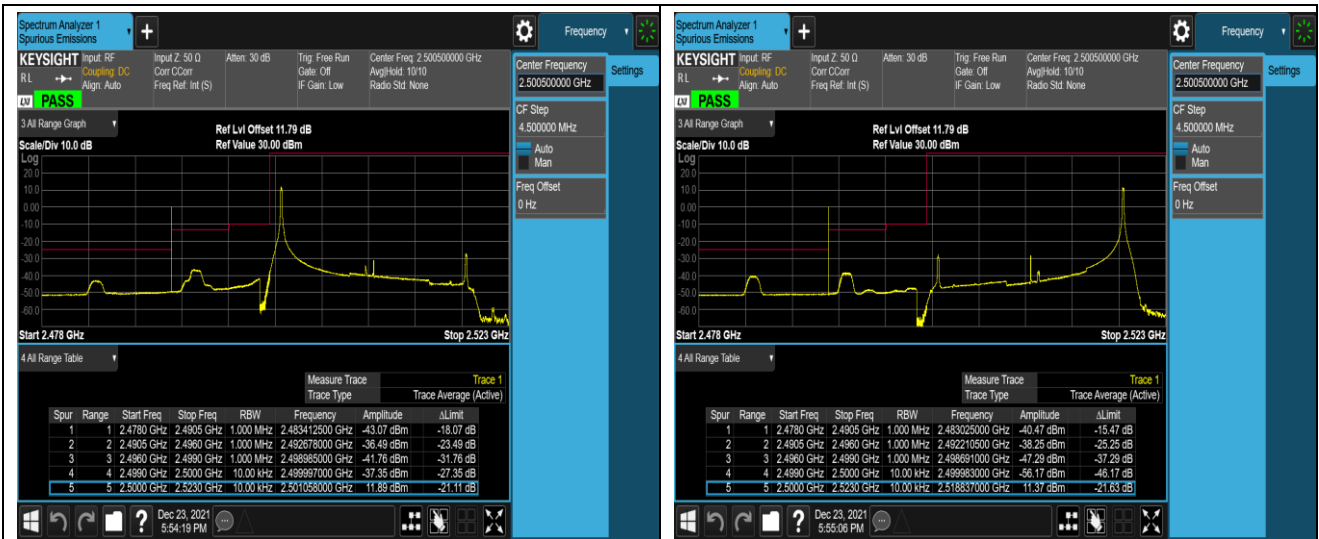

Band5-10MHz-QPSK-20450-50RB#0

Band5-10MHz-QPSK-20600-1RB#0

Band5-10MHz-QPSK-20600-1RB#49

Band5-10MHz-QPSK-20600-50RB#0

Band5-10MHz-16QAM-20450-1RB#0

Band5-10MHz-16QAM-20450-1RB#49

Band5-10MHz-16QAM-20450-50RB#0

Band5-10MHz-16QAM-20600-1RB#0

Band5-10MHz-16QAM-20600-1RB#49

Band5-10MHz-16QAM-20600-50RB#0

Band7-5MHz-QPSK-20775-1RB#0

Band7-5MHz-QPSK-20775-1RB#24

Band7-20MHz-16QAM-20850-100RB#0

Band7-20MHz-16QAM-21350-1RB#0