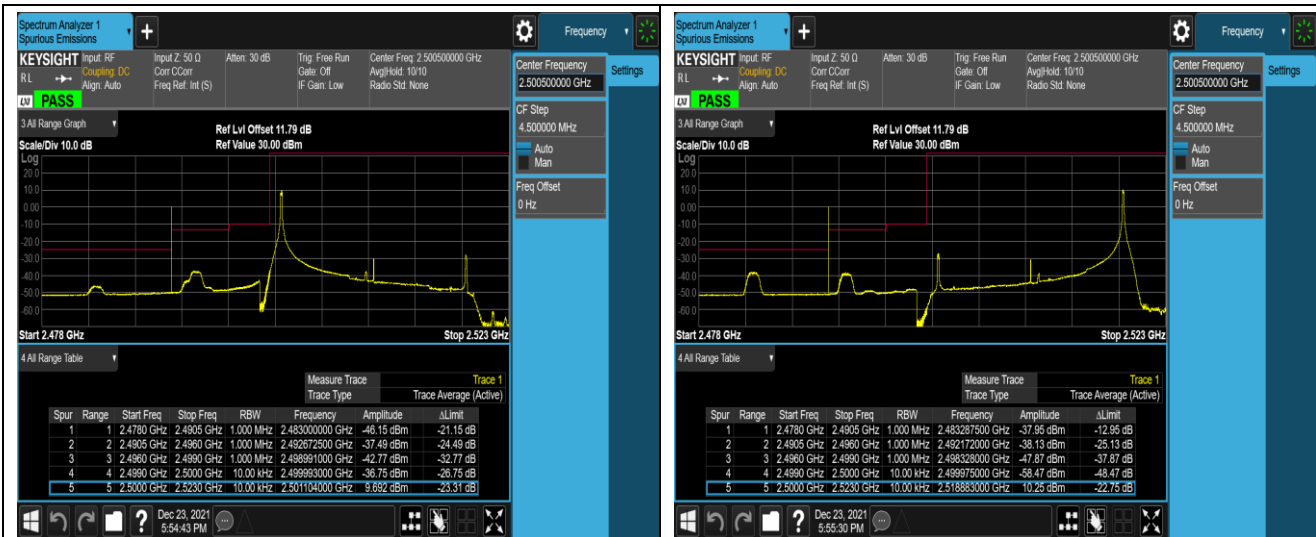

Band5-10MHz-16QAM-20600-1RB#0

Band5-10MHz-16QAM-20600-1RB#49

Band5-10MHz-16QAM-20600-50RB#0

Band7-5MHz-QPSK-20775-1RB#0

Band7-5MHz-QPSK-20775-1RB#24

Band7-20MHz-16QAM-20850-100RB#0

Band7-20MHz-16QAM-21350-1RB#0