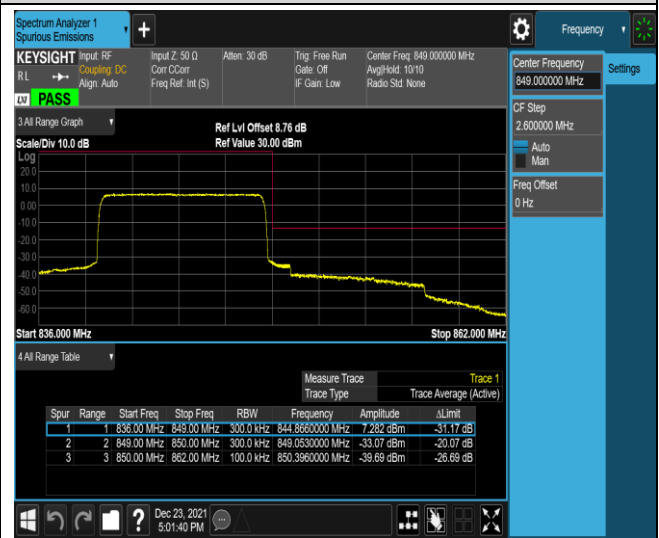

Band5-10MHz-QPSK-20450-50RB#0

Band5-10MHz-QPSK-20600-1RB#0

Band5-10MHz-QPSK-20600-1RB#49

Band5-10MHz-QPSK-20600-50RB#0

Band5-10MHz-16QAM-20450-1RB#0

Band5-10MHz-16QAM-20450-1RB#49

Band5-10MHz-16QAM-20450-50RB#0

Band5-10MHz-16QAM-20600-1RB#0

Band5-10MHz-16QAM-20600-1RB#49

Band5-10MHz-16QAM-20600-50RB#0

Band7-5MHz-QPSK-20775-1RB#0

Band7-5MHz-QPSK-20775-1RB#24

Band7-20MHz-16QAM-20850-100RB#0

Band7-20MHz-16QAM-21350-1RB#0