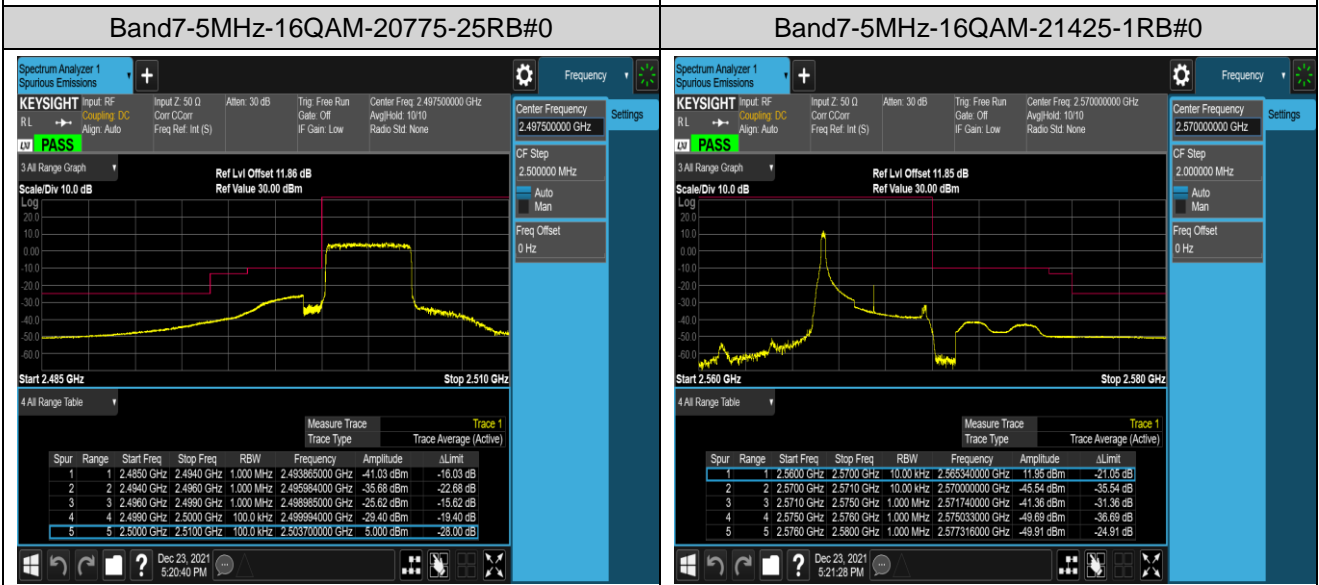

Band5-10MHz-16QAM-20600-1RB#0

Band5-10MHz-16QAM-20600-1RB#49

Band5-10MHz-16QAM-20600-50RB#0

Band7-5MHz-QPSK-20775-1RB#0

Band7-5MHz-QPSK-20775-1RB#24

Band7-20MHz-16QAM-20850-100RB#0

Band7-20MHz-16QAM-21350-1RB#0