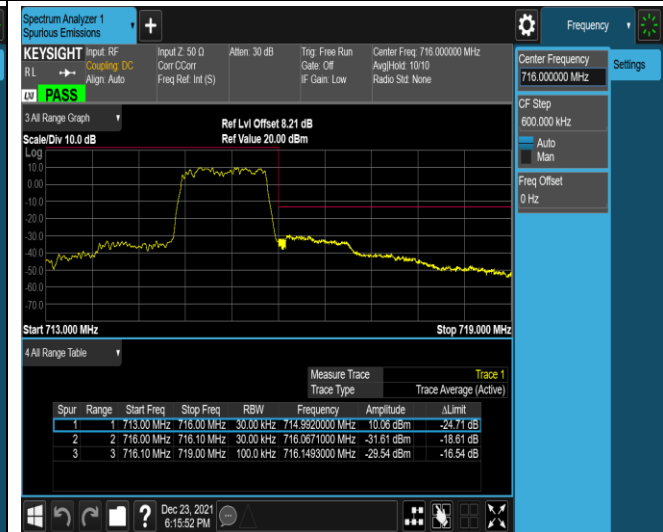

Band12-1.4MHz-QPSK-23173-6RB#0

Band12-1.4MHz-16QAM-23017-1RB#5