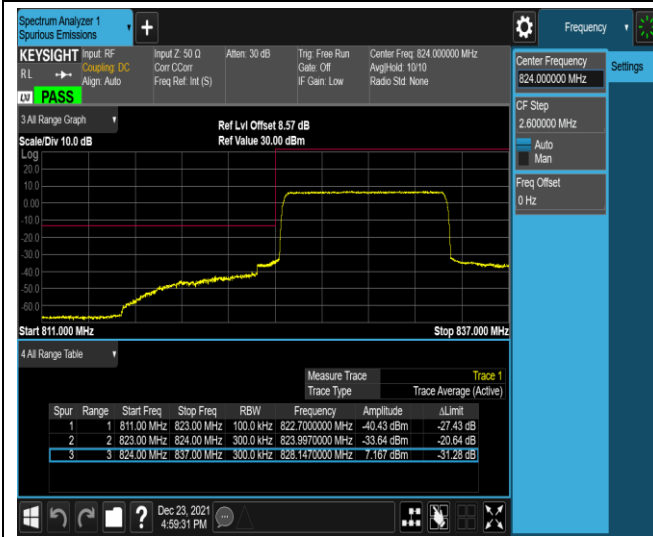

Band5-10MHz-QPSK-20450-50RB#0

Band5-10MHz-QPSK-20600-1RB#0

Band5-10MHz-QPSK-20600-1RB#49

Band5-10MHz-QPSK-20600-50RB#0

Band5-10MHz-16QAM-20450-1RB#0

Band5-10MHz-16QAM-20450-1RB#49

Band5-10MHz-16QAM-20450-50RB#0

Band5-10MHz-16QAM-20600-1RB#0

Band5-10MHz-16QAM-20600-1RB#49

Band5-10MHz-16QAM-20600-50RB#0

Band7-5MHz-QPSK-20775-1RB#0

Band7-5MHz-QPSK-20775-1RB#24

Band7-20MHz-16QAM-20850-100RB#0

Band7-20MHz-16QAM-21350-1RB#0