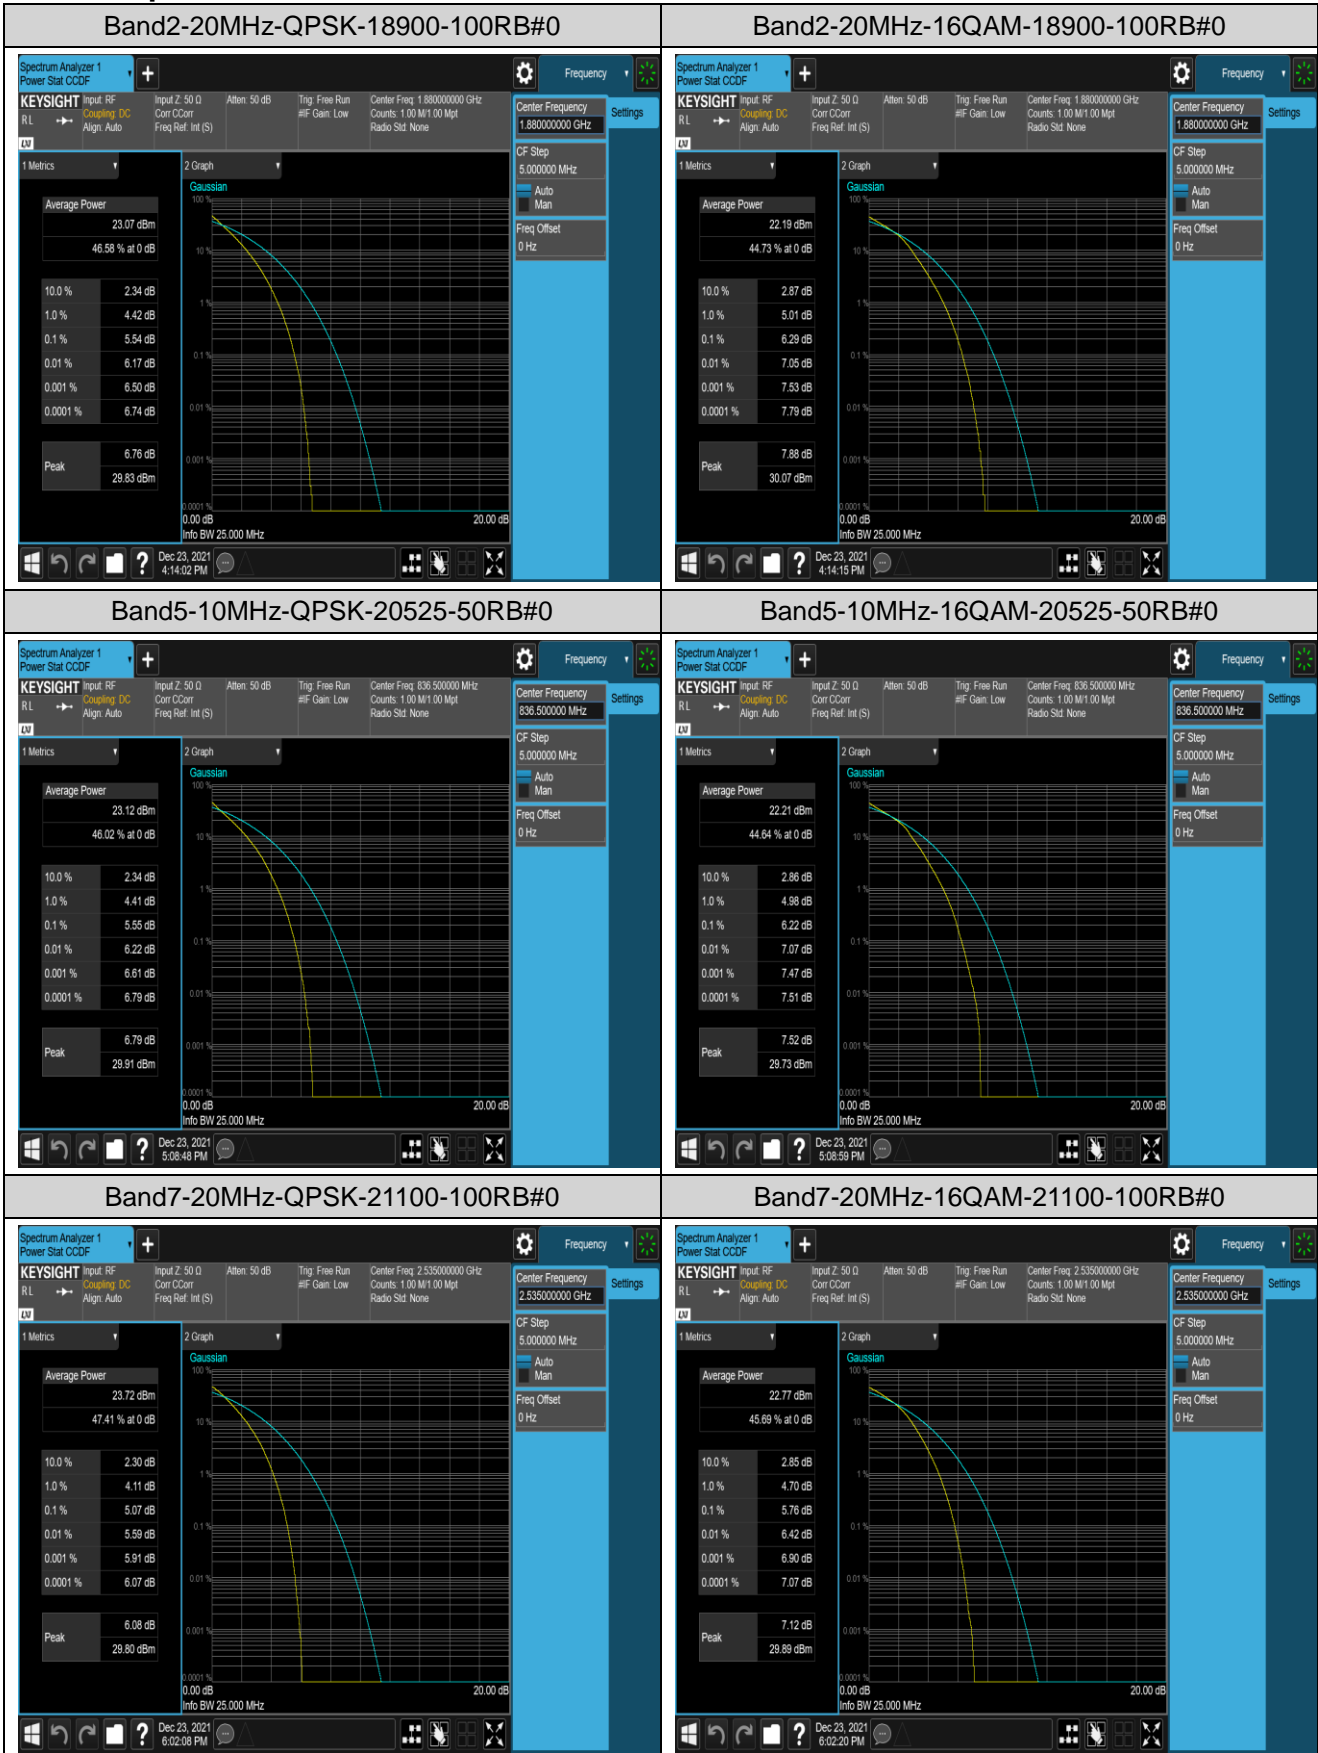

Test Graphs