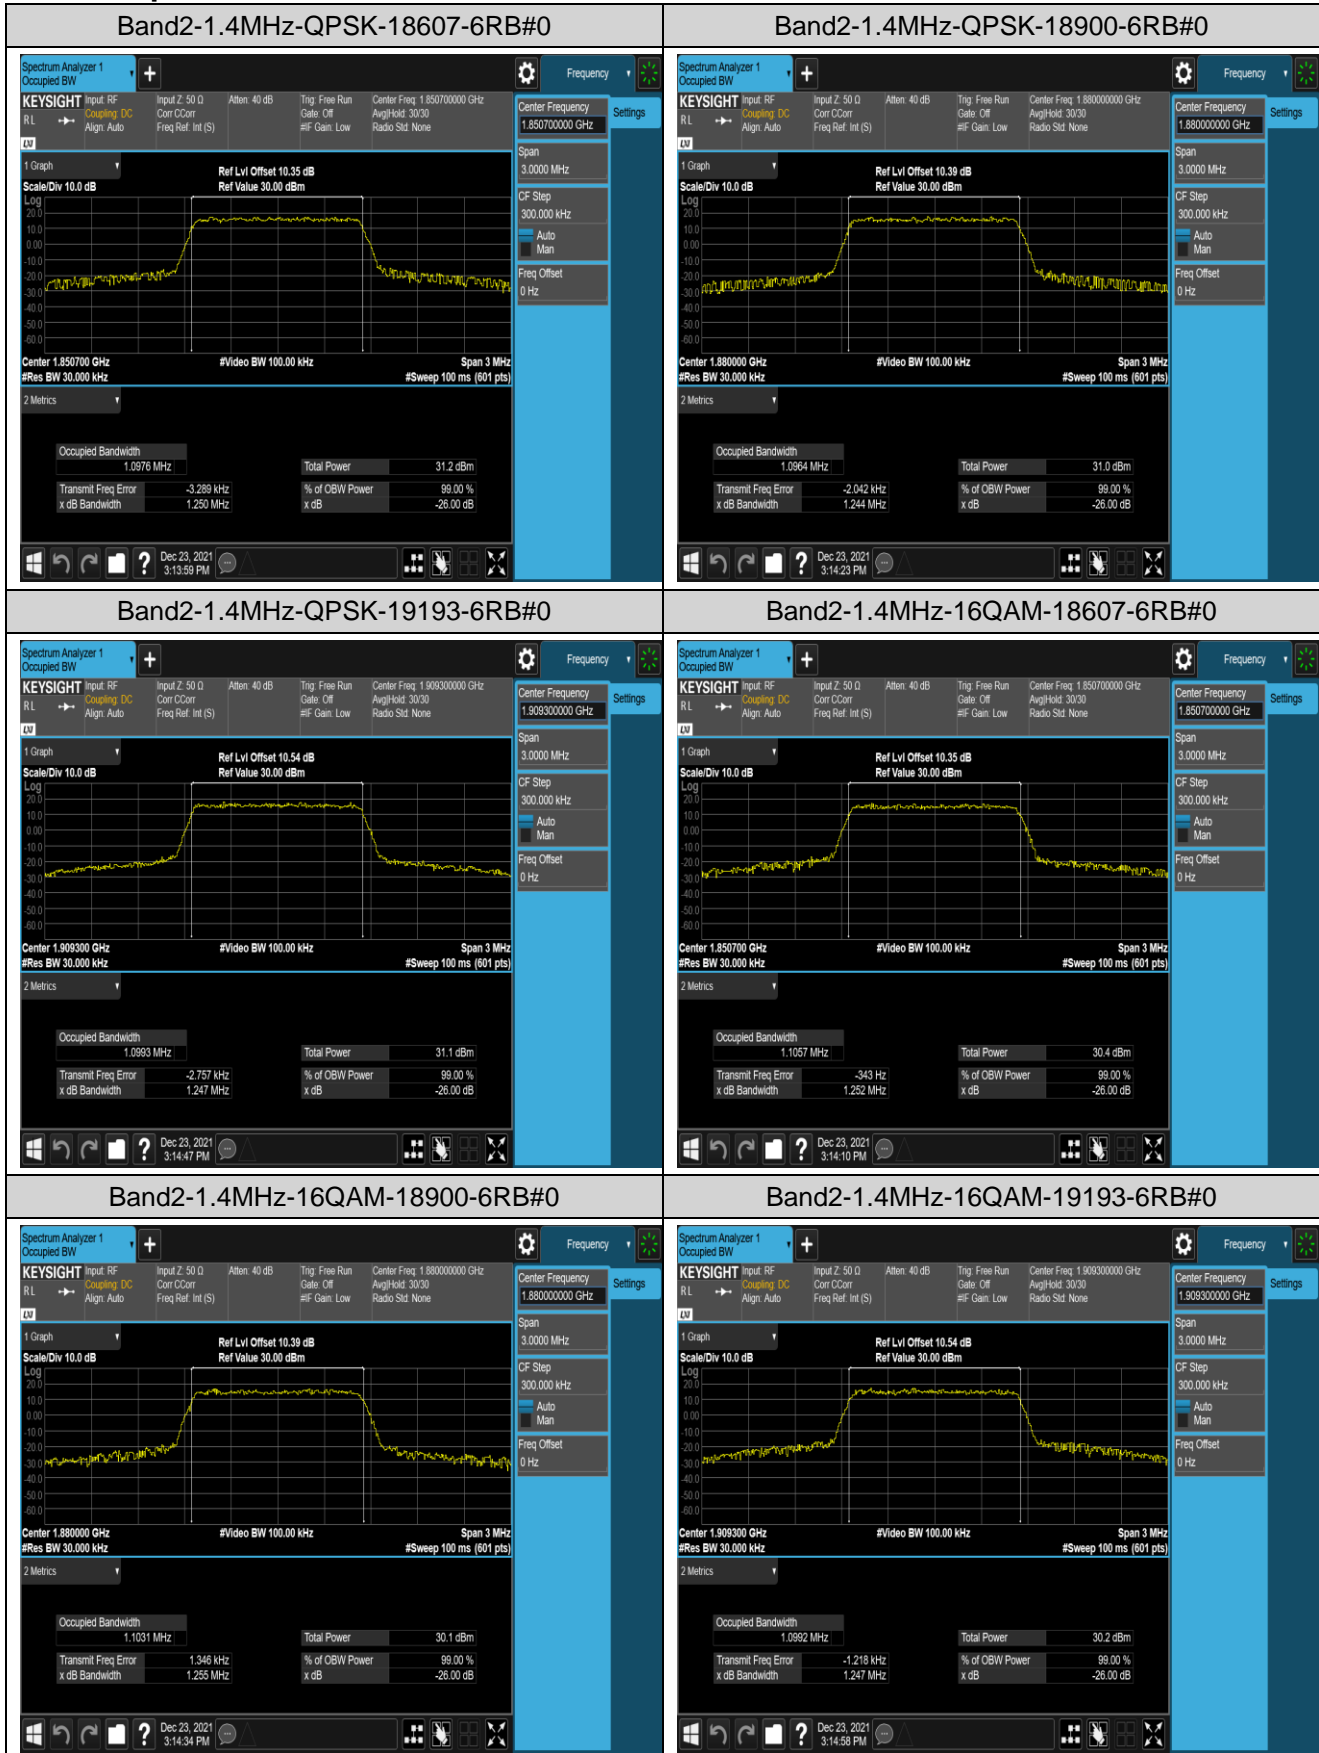

Test Graphs