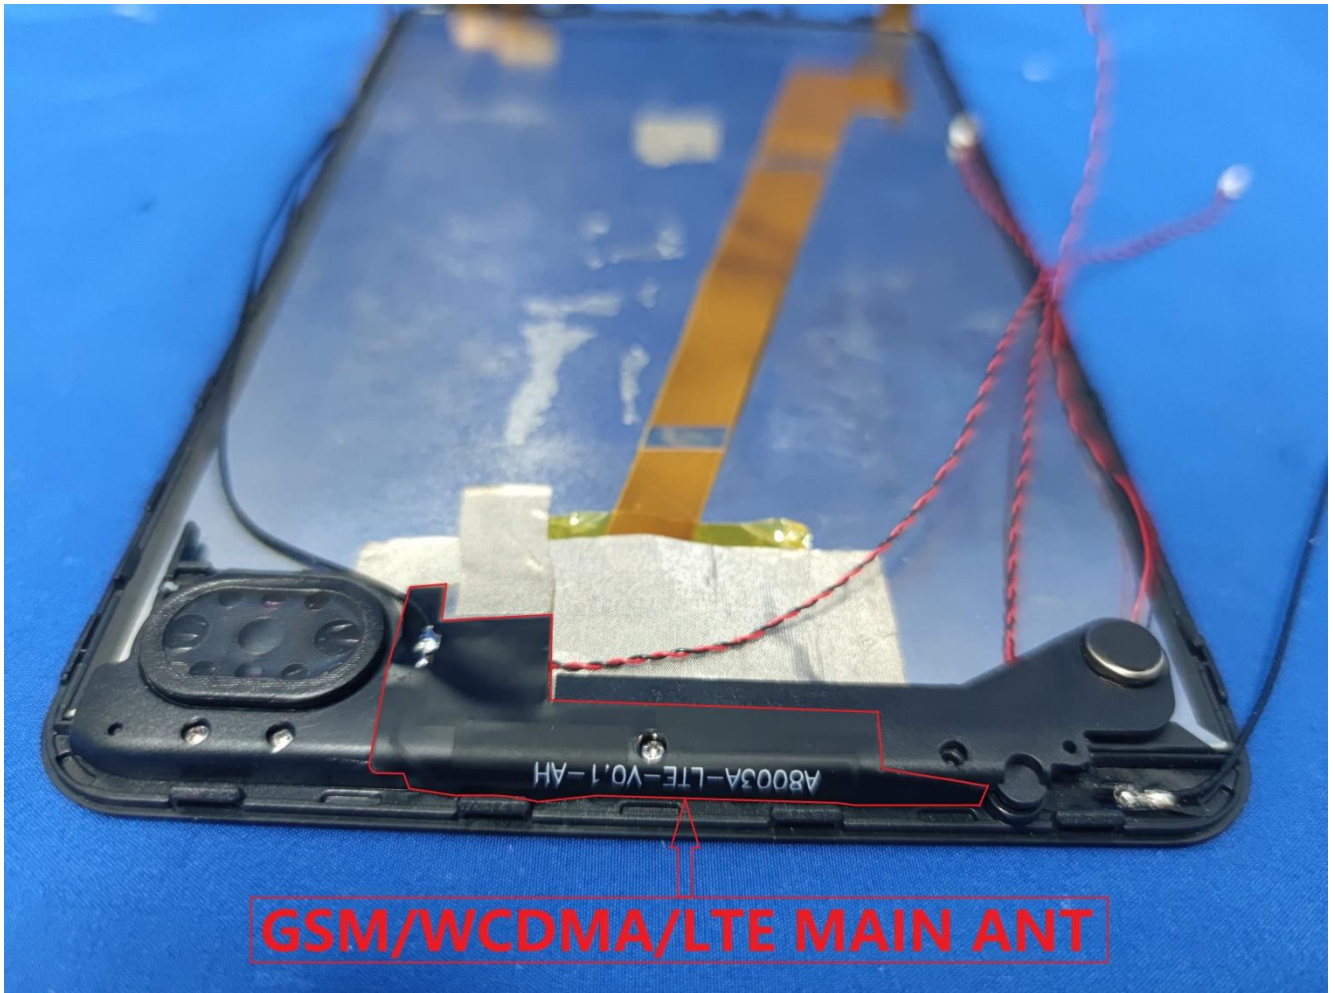

EUT Photos (Model: Elite OctaX)

EUT Antenna Locations

SAR Test Setup Photos

Head

Right Cheek

Right Tilted

Left Cheek

Left Tilted

Body

Back side (0mm)

Left side(0mm)

Right side(0mm)

Top side(0mm)

Bottom side(0mm)