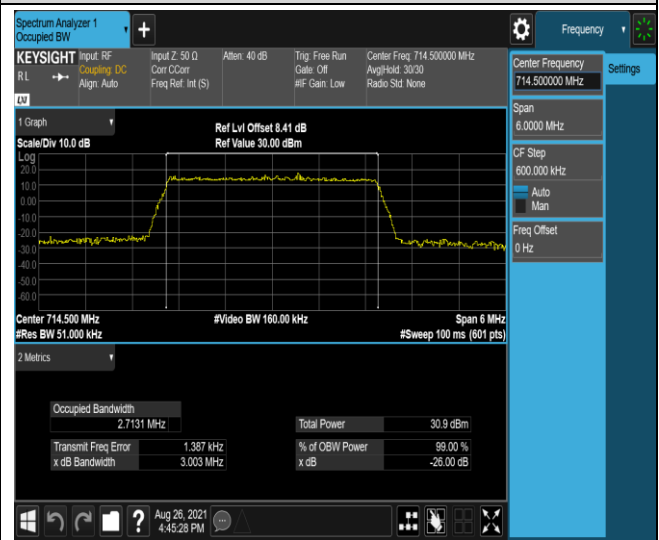

Band12-3MHz-QPSK-23025-15RB#0

Band12-3MHz-QPSK-23165-15RB#0