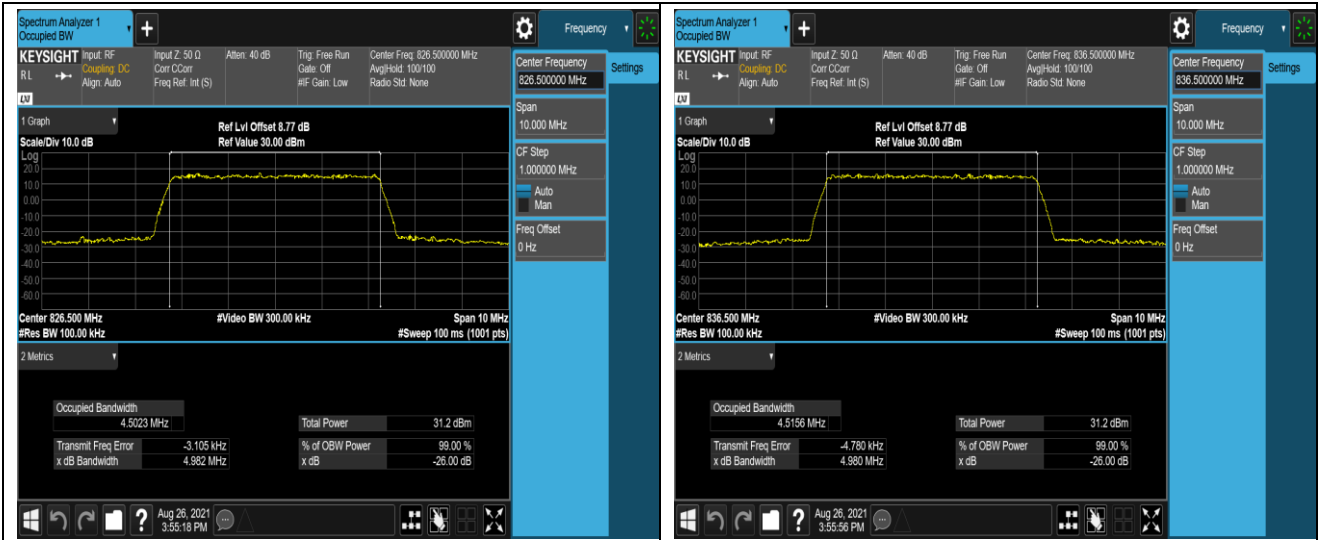

Band5-1.4MHz-16QAM-20407-6RB#0

Band5-1.4MHz-16QAM-20525-6RB#0

Band5-1.4MHz-16QAM-20643-6RB#0

Band5-5MHz-QPSK-20425-25RB#0

Band5-5MHz-QPSK-20525-25RB#0

Band5-5MHz-QPSK-20625-25RB#0

Band5-5MHz-16QAM-20425-25RB#0