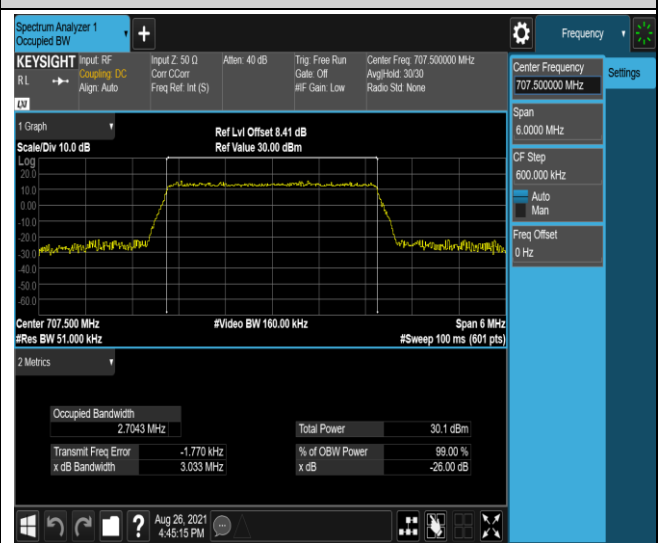

Band12-3MHz-QPSK-23165-15RB#0

Band12-3MHz-16QAM-23095-15RB#0