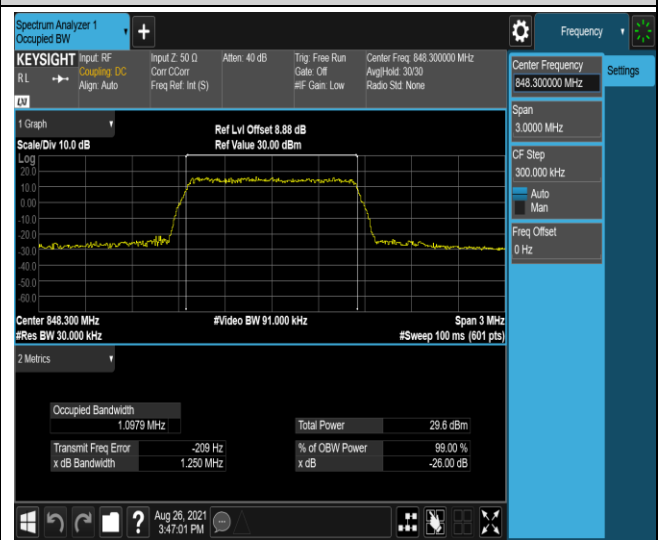

Band5-1.4MHz-16QAM-20407-6RB#0

Band5-1.4MHz-16QAM-20643-6RB#0