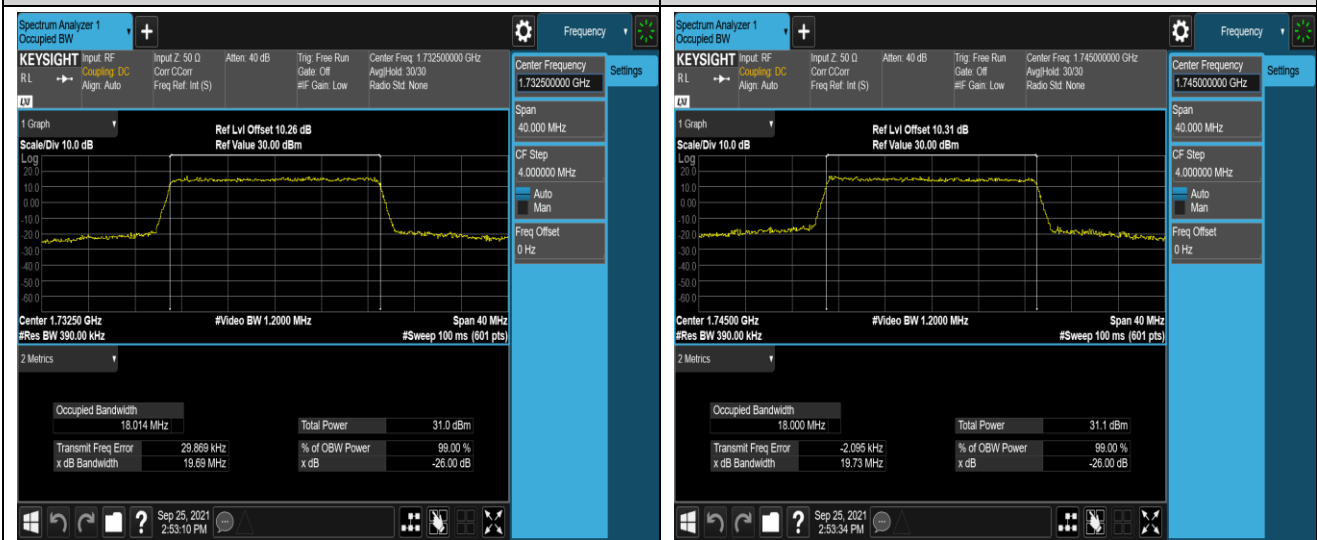

Band4-15MHz-QPSK-20175-75RB#0

Band4-15MHz-QPSK-20325-75RB#0

Band4-15MHz-16QAM-20025-75RB#0

Band4-15MHz-16QAM-20175-75RB#0

Band4-15MHz-16QAM-20325-75RB#0

Band4-20MHz-QPSK-20050-100RB#0

Band4-20MHz-QPSK-20175-100RB#0

Band4-20MHz-QPSK-20300-100RB#0

Band4-20MHz-16QAM-20050-100RB#0

Band4-20MHz-16QAM-20175-100RB#0

Band4-20MHz-16QAM-20300-100RB#0

Band5-1.4MHz-QPSK-20407-6RB#0

Band5-1.4MHz-QPSK-20525-6RB#0

Band5-1.4MHz-QPSK-20643-6RB#0