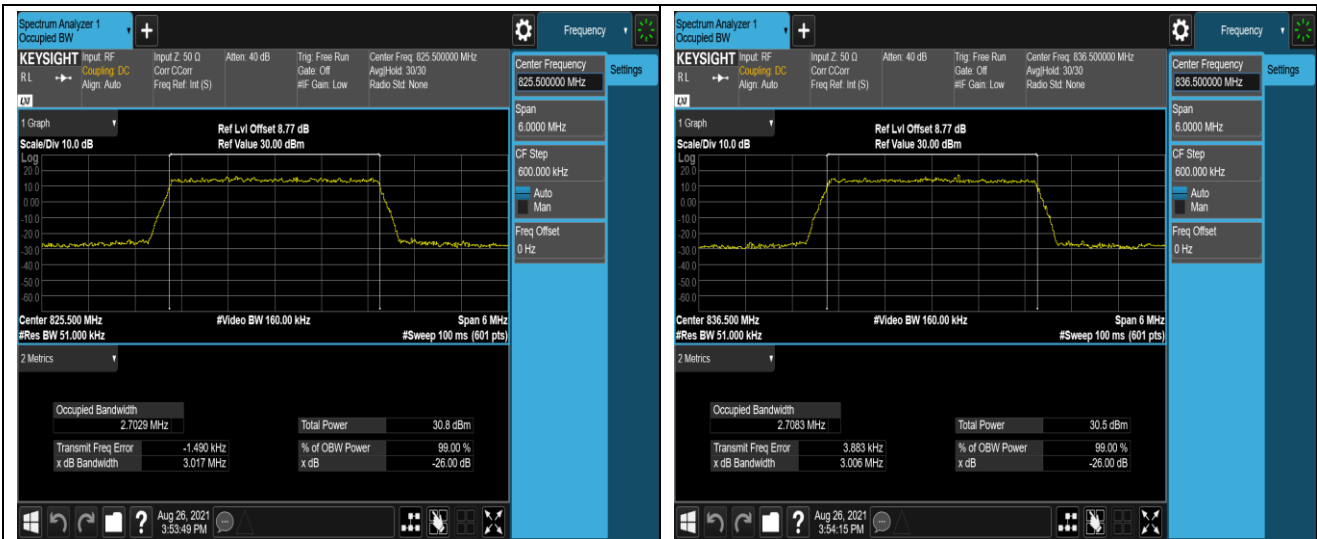

Band5-1.4MHz-16QAM-20525-6RB#0

Band5-1.4MHz-16QAM-20643-6RB#0