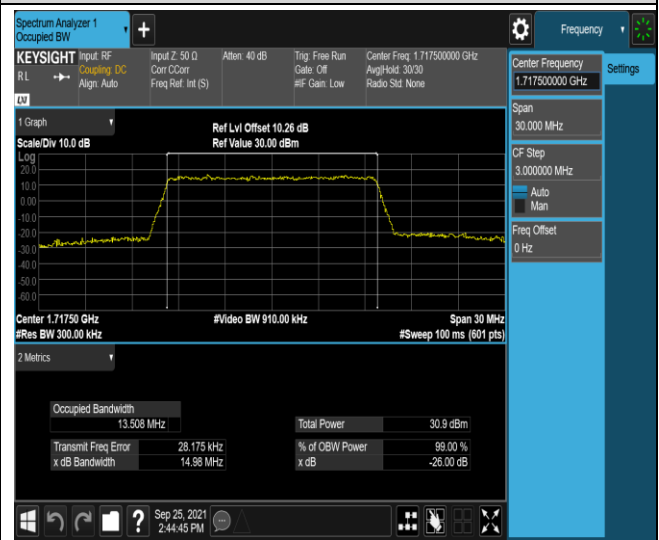

Band4-15MHz-QPSK-20175-75RB#0

Band4-15MHz-16QAM-20025-75RB#0