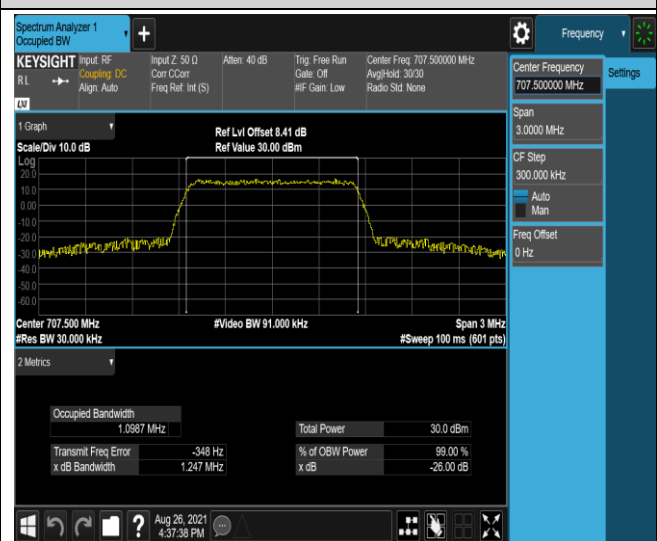

Band5-10MHz-16QAM-20600-50RB#0

Band7-5MHz-QPSK-20775-25RB#0

Band12-1.4MHz-QPSK-23017-6RB#0

Band12-1.4MHz-QPSK-23095-6RB#0

Band12-1.4MHz-QPSK-23173-6RB#0

Band12-1.4MHz-16QAM-23017-6RB#0

Band12-1.4MHz-16QAM-23095-6RB#0