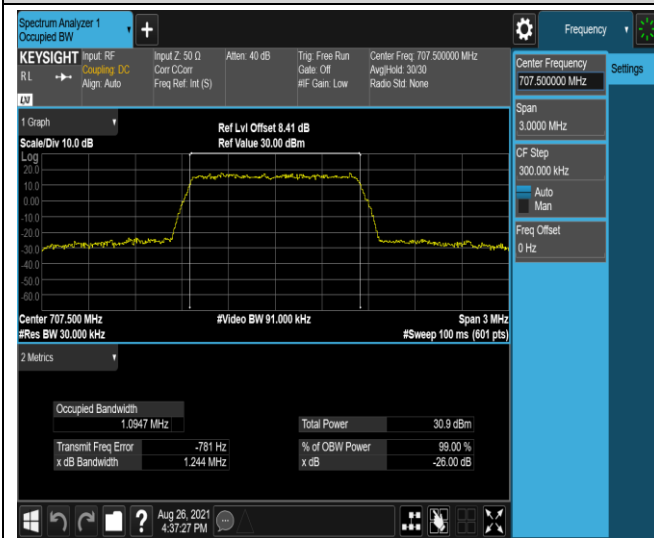

Band7-5MHz-QPSK-20775-25RB#0

Band12-1.4MHz-QPSK-23095-6RB#0