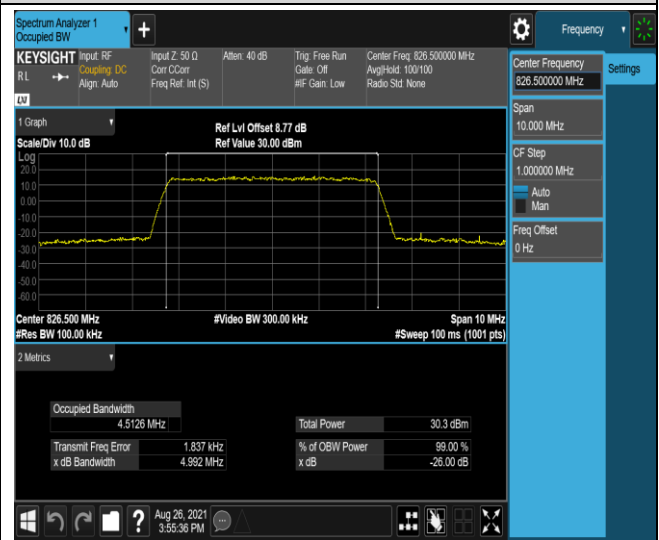

Band5-1.4MHz-16QAM-20407-6RB#0

Band5-1.4MHz-16QAM-20525-6RB#0

Band5-1.4MHz-16QAM-20643-6RB#0

Band5-5MHz-QPSK-20425-25RB#0

Band5-5MHz-QPSK-20525-25RB#0

Band5-5MHz-QPSK-20625-25RB#0

Band5-5MHz-16QAM-20425-25RB#0