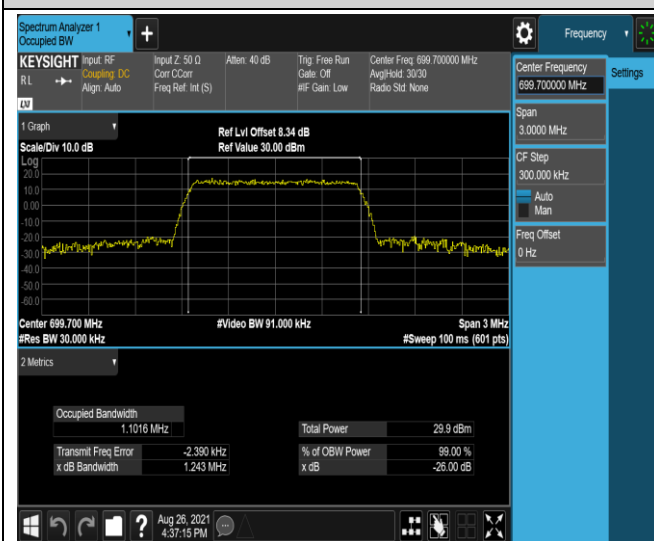

Band5-10MHz-16QAM-20600-50RB#0

Band7-5MHz-QPSK-20775-25RB#0

Band12-1.4MHz-QPSK-23017-6RB#0

Band12-1.4MHz-QPSK-23095-6RB#0

Band12-1.4MHz-QPSK-23173-6RB#0

Band12-1.4MHz-16QAM-23017-6RB#0

Band12-1.4MHz-16QAM-23095-6RB#0