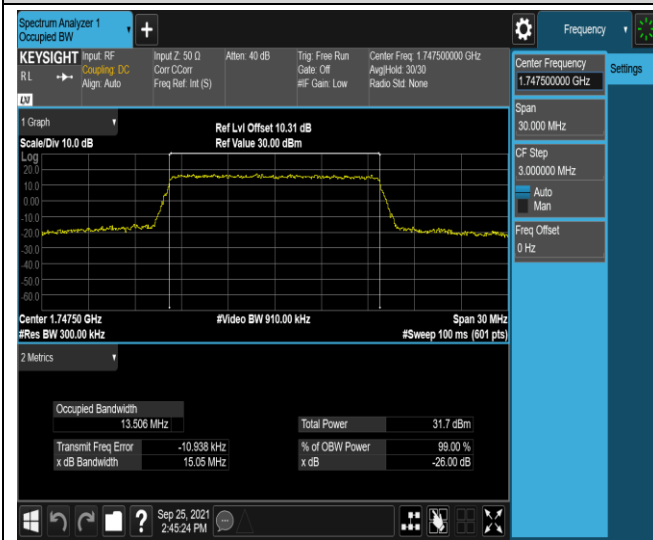

Band4-15MHz-QPSK-20025-75RB#0

Band4-15MHz-QPSK-20325-75RB#0