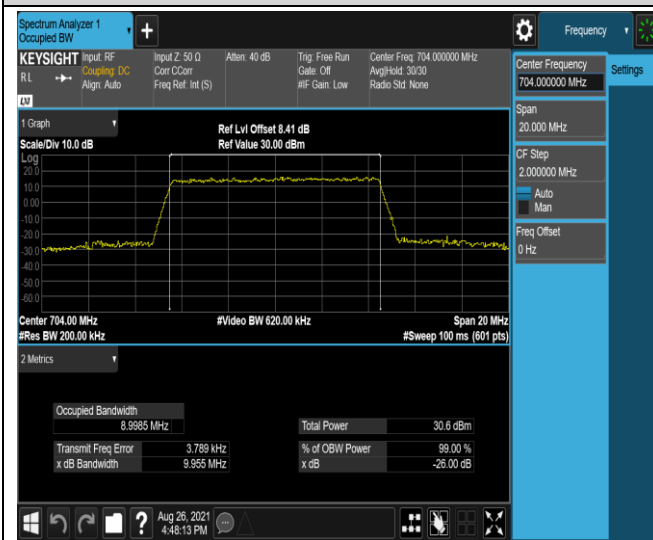

Band12-10MHz-QPSK-23095-50RB#0

Band12-10MHz-16QAM-23060-50RB#0