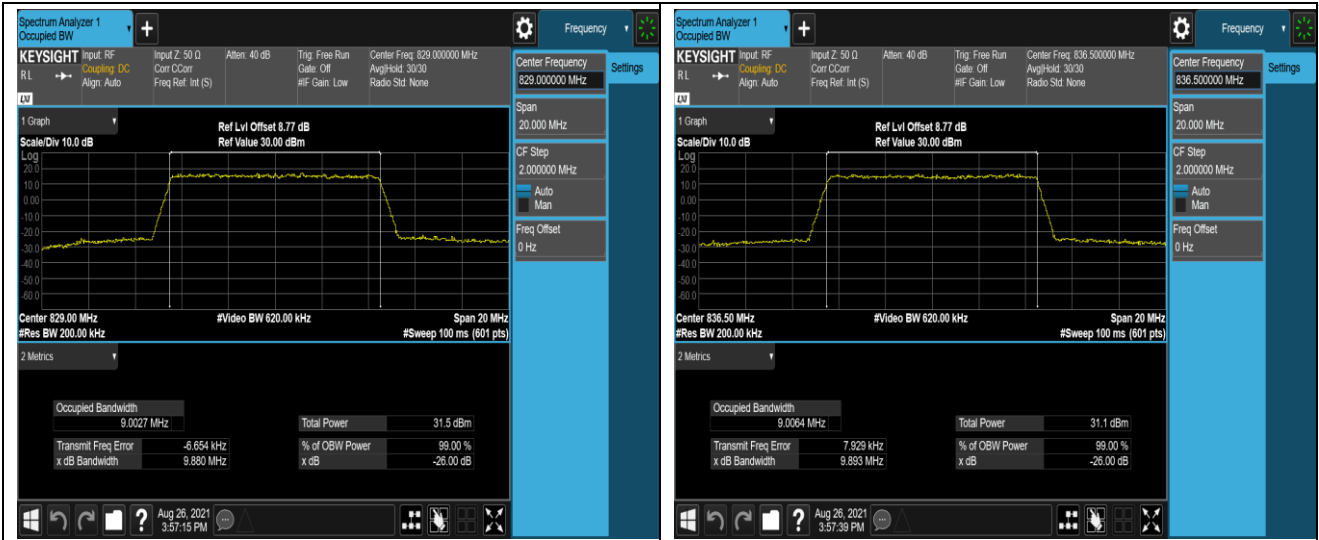

Band5-5MHz-16QAM-20525-25RB#0

Band5-5MHz-16QAM-20625-25RB#0

Band5-10MHz-QPSK-20450-50RB#0

Band5-10MHz-QPSK-20525-50RB#0