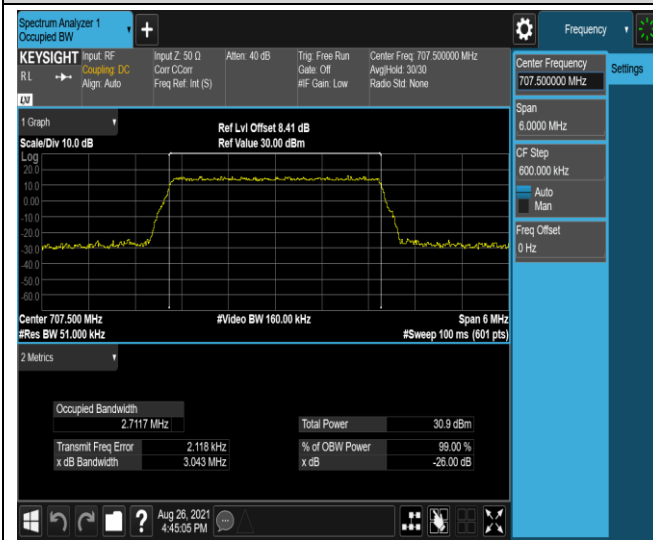

Band12-1.4MHz-16QAM-23173-6RB#0

Band12-3MHz-QPSK-23095-15RB#0