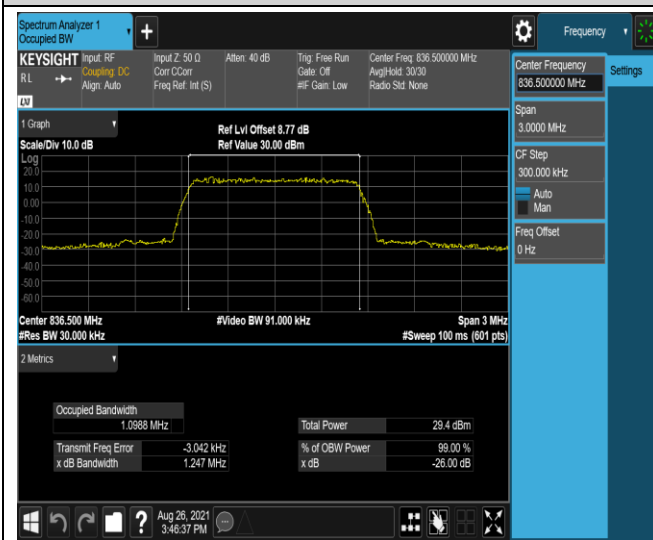

Band5-1.4MHz-QPSK-20643-6RB#0

Band5-1.4MHz-16QAM-20525-6RB#0