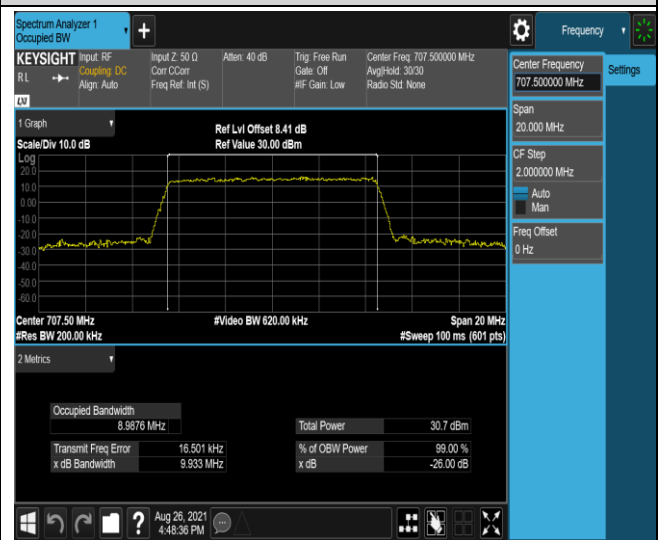

Band12-10MHz-QPSK-23130-50RB#0

Band12-10MHz-16QAM-23095-50RB#0