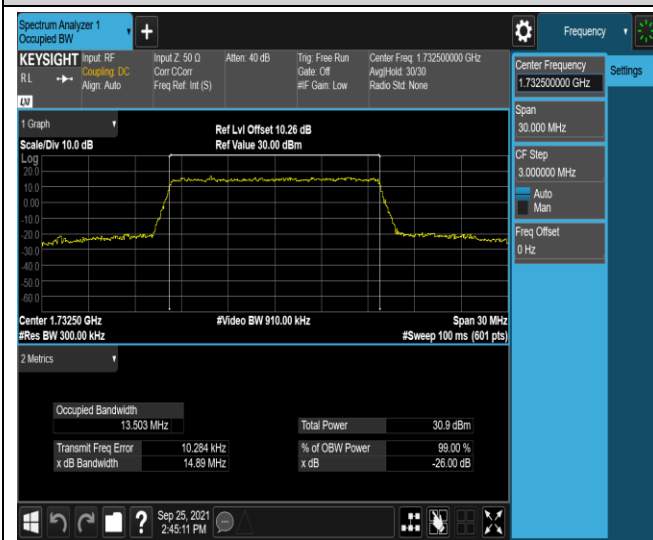

Band4-15MHz-QPSK-20325-75RB#0

Band4-15MHz-16QAM-20175-75RB#0