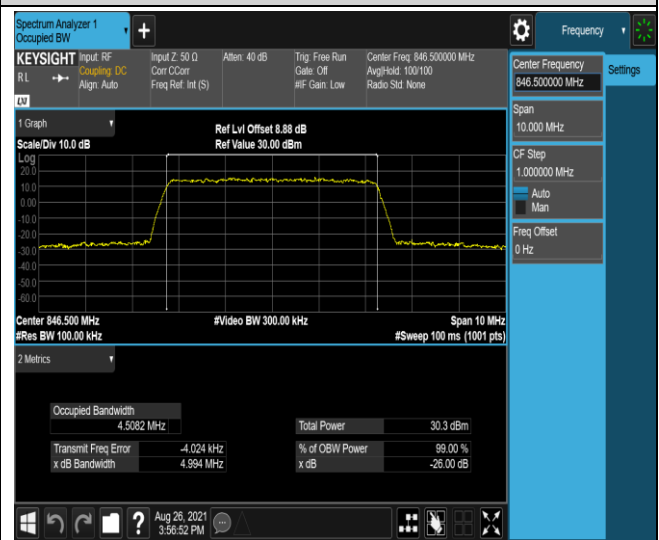

Band5-1.4MHz-16QAM-20407-6RB#0

Band5-1.4MHz-16QAM-20525-6RB#0

Band5-1.4MHz-16QAM-20643-6RB#0

Band5-5MHz-QPSK-20425-25RB#0

Band5-5MHz-QPSK-20525-25RB#0

Band5-5MHz-QPSK-20625-25RB#0

Band5-5MHz-16QAM-20425-25RB#0