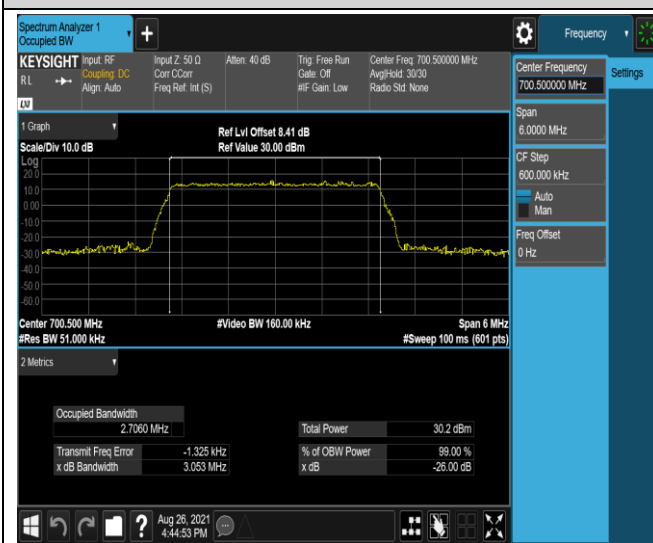

Band12-3MHz-QPSK-23095-15RB#0

Band12-3MHz-16QAM-23025-15RB#0