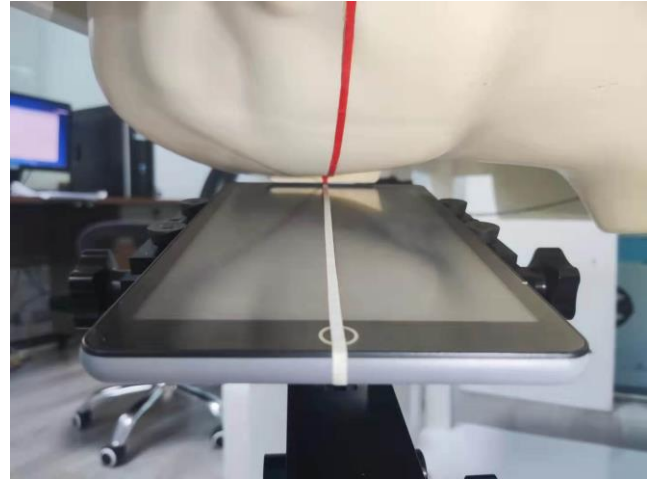

EUT Photos (Model: Elite OctaPlus)

EUT Antenna Locations

SAR Test Setup Photos

Head

Right Cheek

Right Tilted

Left Cheek

Left Tilted

Body

Back side (0mm)

Right side(0mm)

Top side(0mm)

Bottom side(0mm)