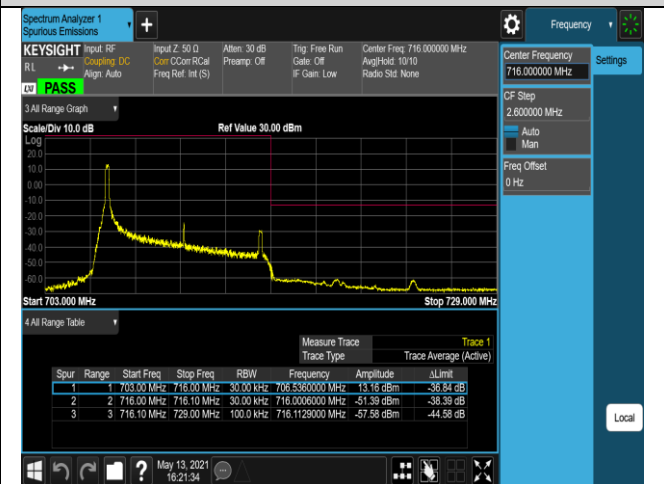

Band17-10MHz-16QAM-23780-50RB#0

Band17-10MHz-16QAM-23800-1RB#0

Band17-10MHz-16QAM-23800-1RB#49

Band17-10MHz-16QAM-23800-50RB#0

Band66-1.4MHz-QPSK-131979-1RB#0

Band66-1.4MHz-QPSK-131979-1RB#5

Band66-1.4MHz-QPSK-131979-6RB#0