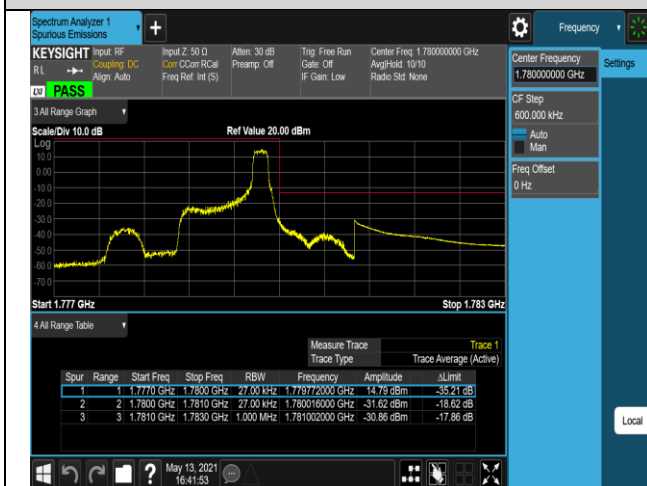

Band66-1.4MHz-QPSK-132665-1RB#5

Band66-1.4MHz-16QAM-131979-1RB#0