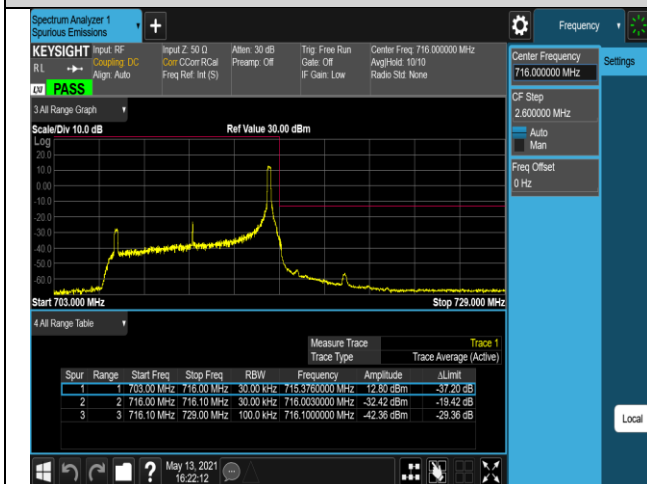

Band17-10MHz-16QAM-23780-50RB#0

Band17-10MHz-16QAM-23800-1RB#0

Band17-10MHz-16QAM-23800-1RB#49

Band17-10MHz-16QAM-23800-50RB#0

Band66-1.4MHz-QPSK-131979-1RB#0

Band66-1.4MHz-QPSK-131979-1RB#5

Band66-1.4MHz-QPSK-131979-6RB#0