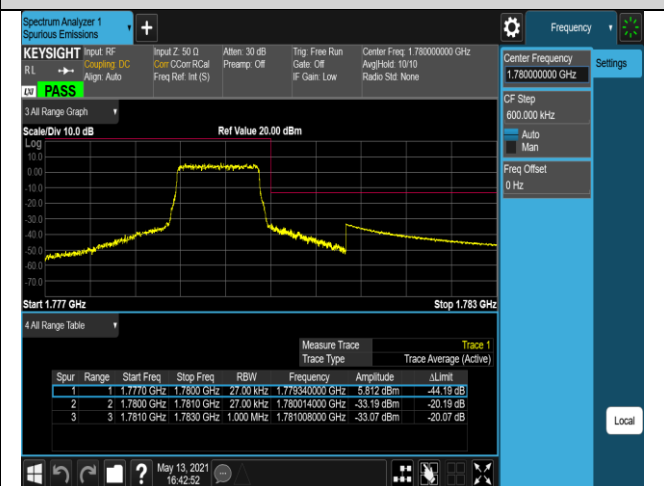

Band66-1.4MHz-16QAM-132665-6RB#0

Band66-20MHz-QPSK-132072-1RB#99