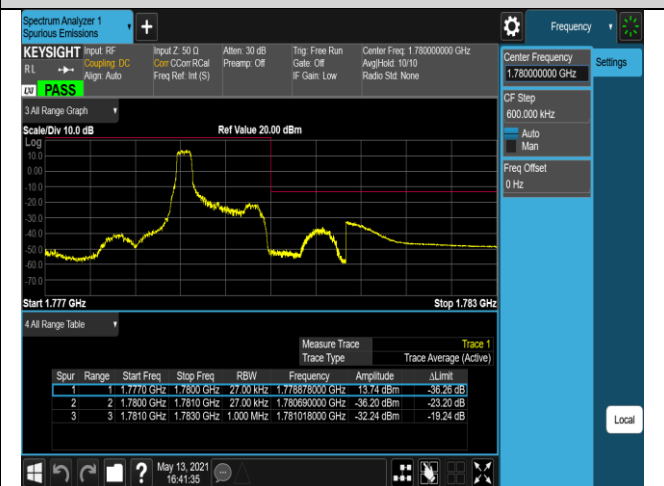

Band66-1.4MHz-16QAM-132665-1RB#0

Band66-1.4MHz-16QAM-132665-6RB#0