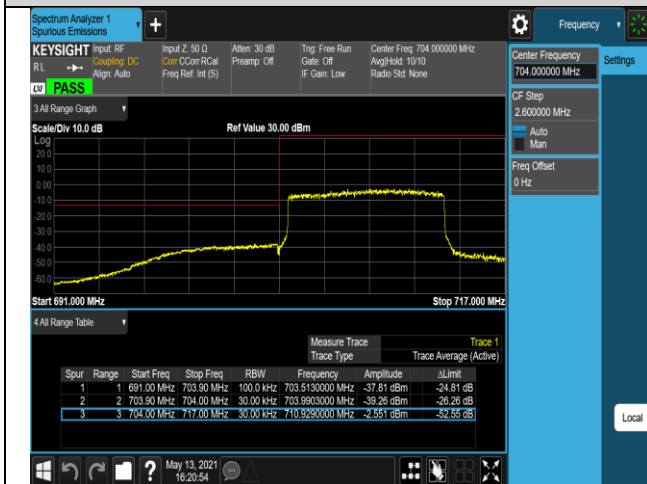

Band17-10MHz-16QAM-23780-50RB#0

Band17-10MHz-16QAM-23800-1RB#0

Band17-10MHz-16QAM-23800-1RB#49

Band17-10MHz-16QAM-23800-50RB#0

Band66-1.4MHz-QPSK-131979-1RB#0

Band66-1.4MHz-QPSK-131979-1RB#5

Band66-1.4MHz-QPSK-131979-6RB#0