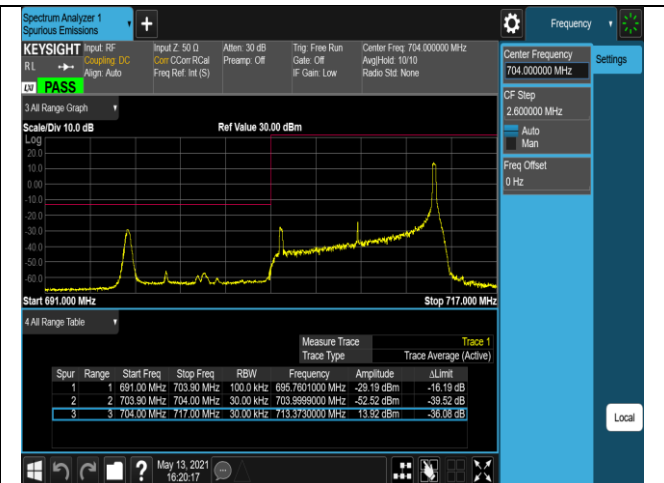

Band17-10MHz-16QAM-23780-50RB#0

Band17-10MHz-16QAM-23800-1RB#0

Band17-10MHz-16QAM-23800-1RB#49

Band17-10MHz-16QAM-23800-50RB#0

Band66-1.4MHz-QPSK-131979-1RB#0

Band66-1.4MHz-QPSK-131979-1RB#5

Band66-1.4MHz-QPSK-131979-6RB#0