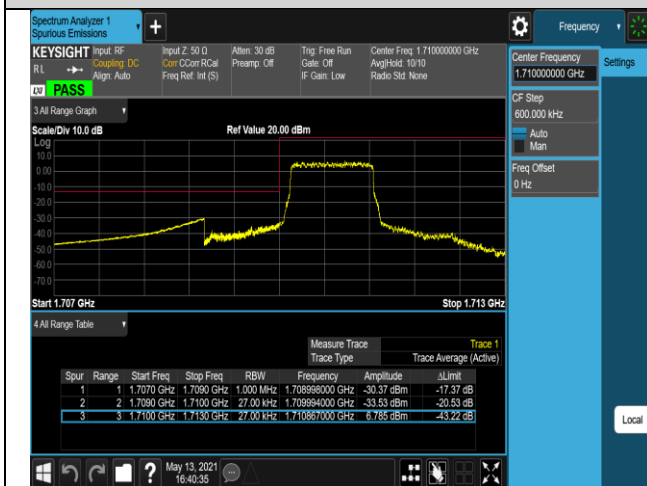

Band66-1.4MHz-QPSK-131979-6RB#0

Band66-1.4MHz-QPSK-132665-1RB#5