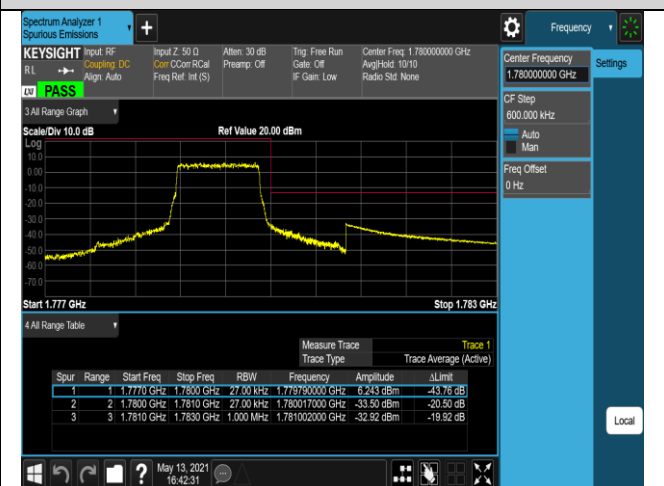

Band66-1.4MHz-QPSK-132665-1RB#0

Band66-1.4MHz-QPSK-132665-1RB#5

Band66-1.4MHz-QPSK-132665-6RB#0

Band66-1.4MHz-16QAM-131979-1RB#0

Band66-1.4MHz-16QAM-131979-1RB#5

Band66-1.4MHz-16QAM-131979-6RB#0

Band66-1.4MHz-16QAM-132665-1RB#0