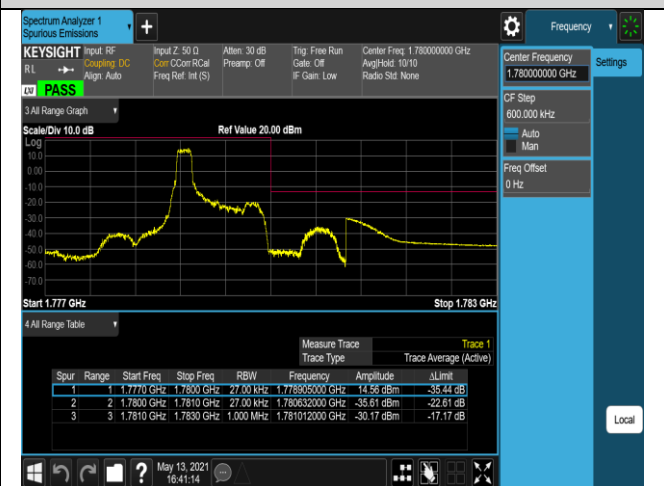

Band66-1.4MHz-QPSK-132665-1RB#0

Band66-1.4MHz-QPSK-132665-6RB#0