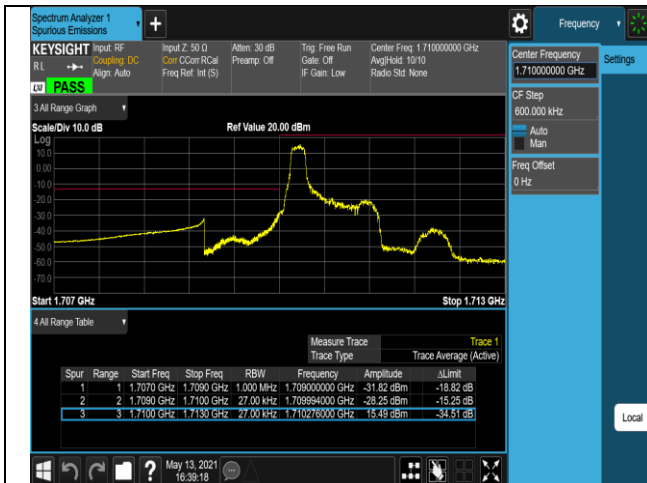

Band17-10MHz-16QAM-23780-50RB#0

Band17-10MHz-16QAM-23800-1RB#0

Band17-10MHz-16QAM-23800-1RB#49

Band17-10MHz-16QAM-23800-50RB#0

Band66-1.4MHz-QPSK-131979-1RB#0

Band66-1.4MHz-QPSK-131979-1RB#5

Band66-1.4MHz-QPSK-131979-6RB#0