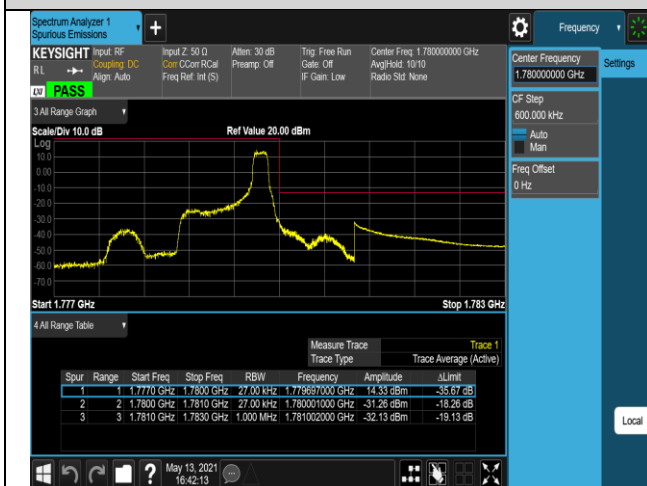

Band66-1.4MHz-16QAM-132665-1RB#5

Band66-20MHz-QPSK-132072-1RB#0