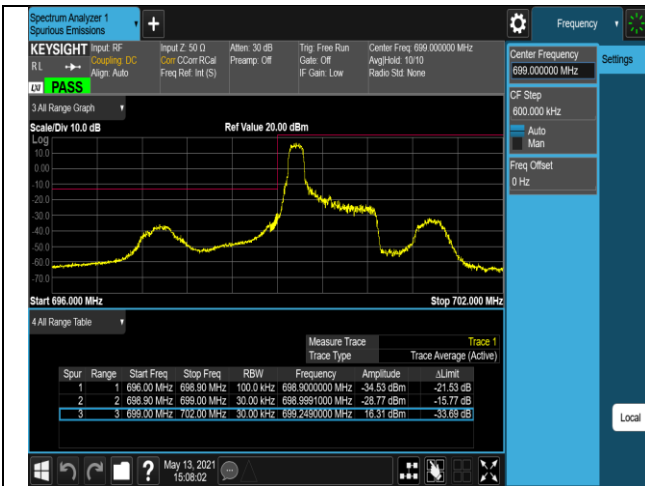

Band12-1.4MHz-QPSK-23017-1RB#0

Band12-1.4MHz-QPSK-23017-6RB#0