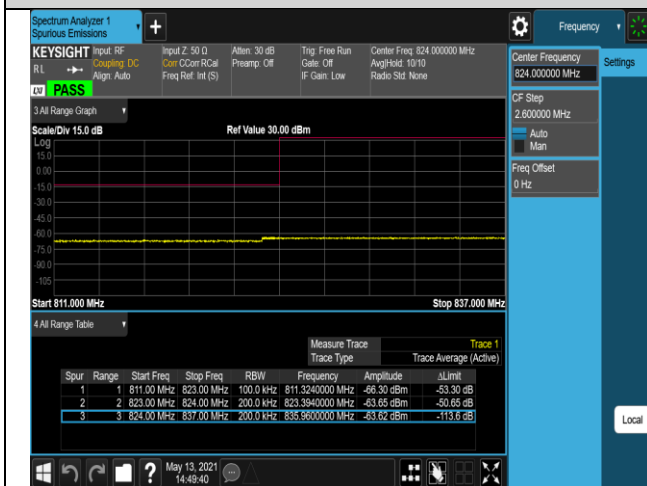

Band5-10MHz-QPSK-20600-50RB#0

Band5-10MHz-16QAM-20450-1RB#0

Band5-10MHz-16QAM-20450-1RB#49

Band5-10MHz-16QAM-20450-50RB#0

Band5-10MHz-16QAM-20600-1RB#0

Band5-10MHz-16QAM-20600-1RB#49

Band5-10MHz-16QAM-20600-50RB#0