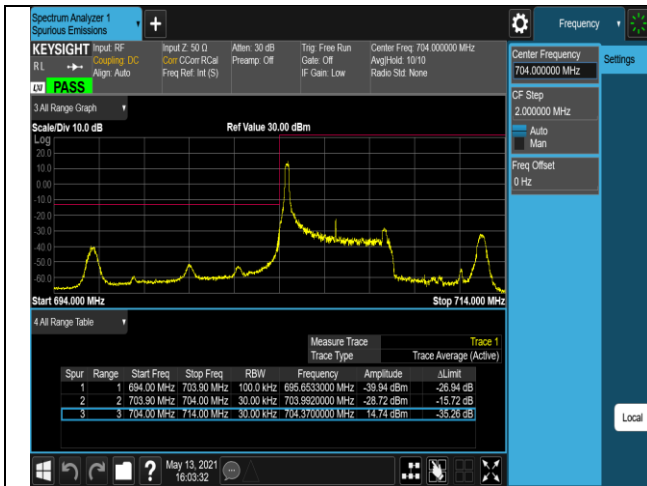

Band17-5MHz-QPSK-23825-1RB#24

Band17-5MHz-QPSK-23825-25RB#0

Band17-5MHz-16QAM-23755-1RB#0

Band17-5MHz-16QAM-23755-1RB#24

Band17-5MHz-16QAM-23755-25RB#0

Band17-5MHz-16QAM-23825-1RB#0

Band17-5MHz-16QAM-23825-1RB#24