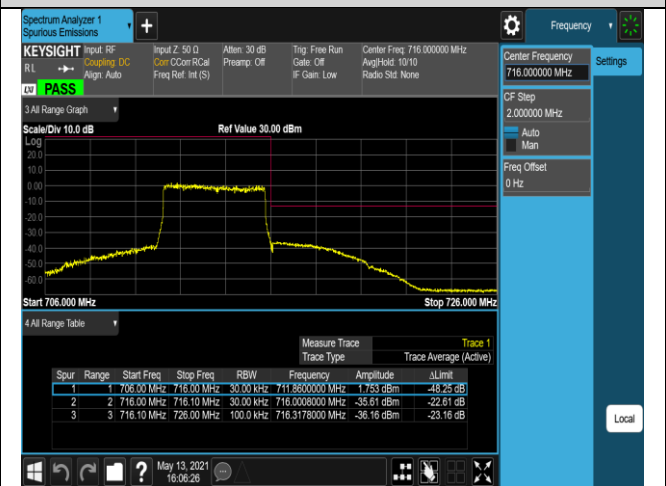

Band17-5MHz-QPSK-23825-25RB#0

Band17-5MHz-16QAM-23755-1RB#24