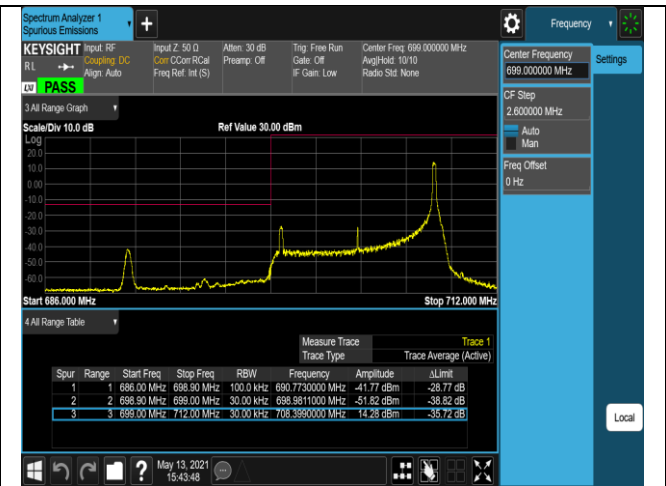

Band12-10MHz-QPSK-23060-50RB#0

Band12-10MHz-QPSK-23130-1RB#0

Band12-10MHz-QPSK-23130-1RB#49

Band12-10MHz-QPSK-23130-50RB#0

Band12-10MHz-16QAM-23060-1RB#0

Band12-10MHz-16QAM-23060-1RB#49

Band12-10MHz-16QAM-23060-50RB#0