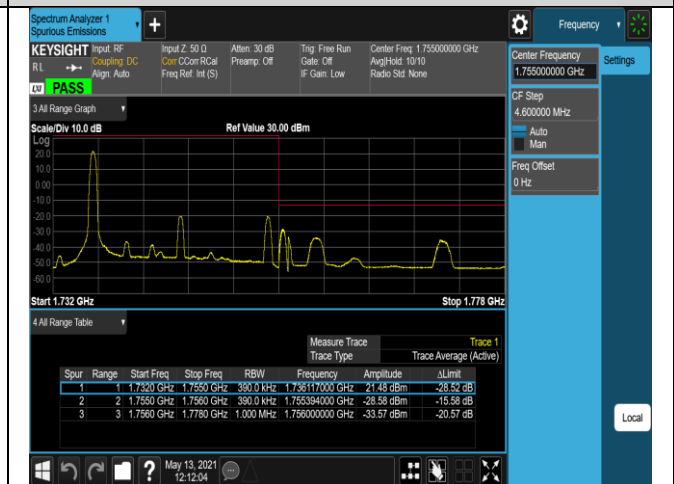

Band4-20MHz-16QAM-20050-100RB#0

Band4-20MHz-16QAM-20300-1RB#0

Band4-20MHz-16QAM-20300-1RB#99

Band4-20MHz-16QAM-20300-100RB#0

Band5-1.4MHz-QPSK-20407-1RB#0

Band5-1.4MHz-QPSK-20407-1RB#5

Band5-1.4MHz-QPSK-20407-6RB#0