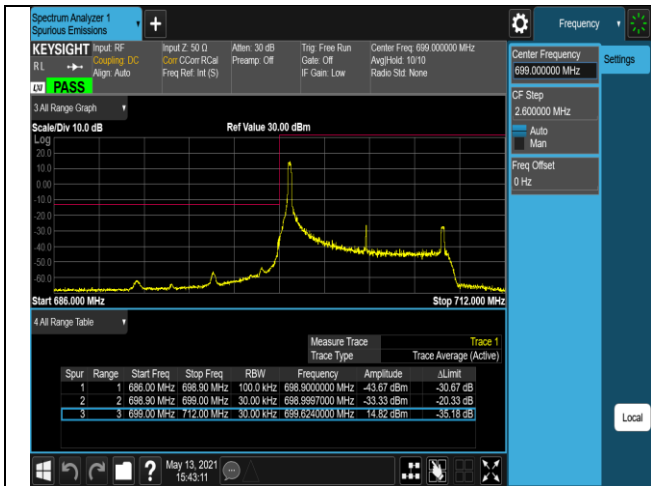

Band12-10MHz-QPSK-23060-50RB#0

Band12-10MHz-QPSK-23130-1RB#0

Band12-10MHz-QPSK-23130-1RB#49

Band12-10MHz-QPSK-23130-50RB#0

Band12-10MHz-16QAM-23060-1RB#0

Band12-10MHz-16QAM-23060-1RB#49

Band12-10MHz-16QAM-23060-50RB#0