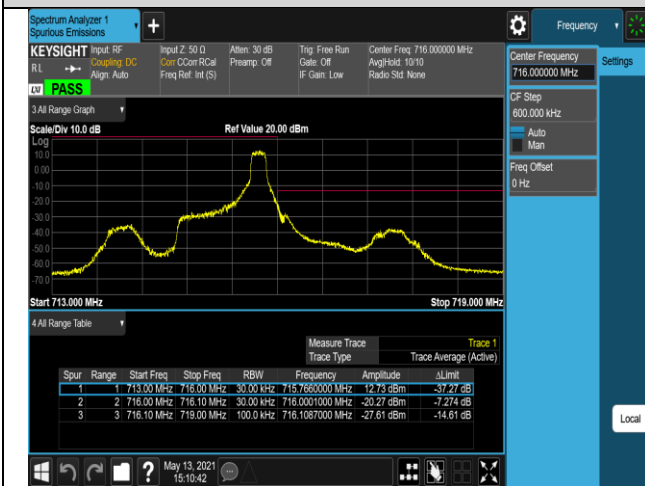

Band12-1.4MHz-QPSK-23173-1RB#5

Band12-1.4MHz-16QAM-23017-1RB#0