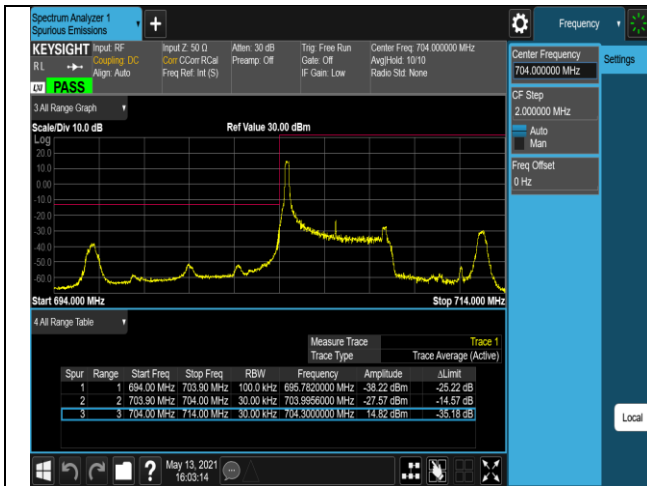

Band12-10MHz-16QAM-23130-1RB#0

Band12-10MHz-16QAM-23130-1RB#49

Band12-10MHz-16QAM-23130-50RB#0

Band17-5MHz-QPSK-23755-1RB#0

Band17-5MHz-QPSK-23755-1RB#24

Band17-5MHz-QPSK-23755-25RB#0

Band17-5MHz-QPSK-23825-1RB#0