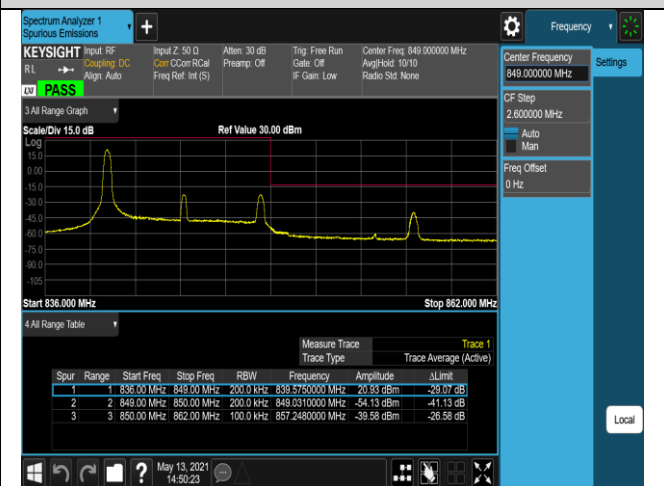

Band5-10MHz-QPSK-20600-50RB#0

Band5-10MHz-16QAM-20450-1RB#0

Band5-10MHz-16QAM-20450-1RB#49

Band5-10MHz-16QAM-20450-50RB#0

Band5-10MHz-16QAM-20600-1RB#0

Band5-10MHz-16QAM-20600-1RB#49

Band5-10MHz-16QAM-20600-50RB#0