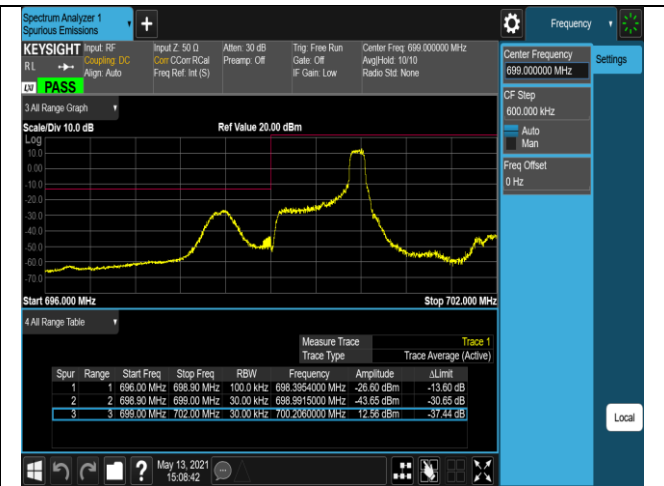

Band12-1.4MHz-QPSK-23017-1RB#5

Band12-1.4MHz-QPSK-23173-1RB#0