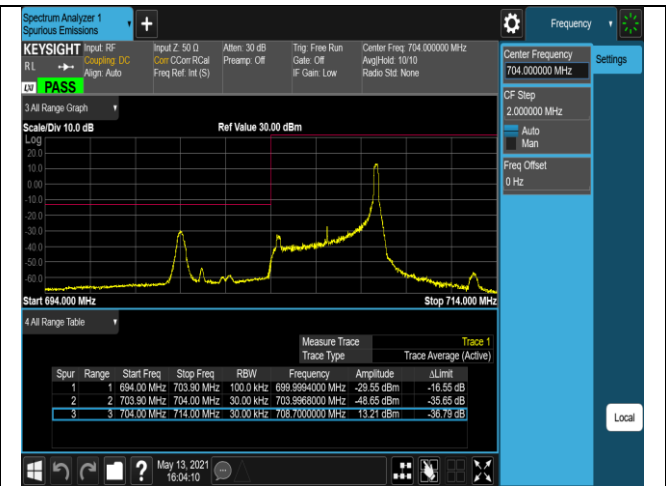

Band17-5MHz-QPSK-23825-1RB#24

Band17-5MHz-QPSK-23825-25RB#0

Band17-5MHz-16QAM-23755-1RB#0

Band17-5MHz-16QAM-23755-1RB#24

Band17-5MHz-16QAM-23755-25RB#0

Band17-5MHz-16QAM-23825-1RB#0

Band17-5MHz-16QAM-23825-1RB#24