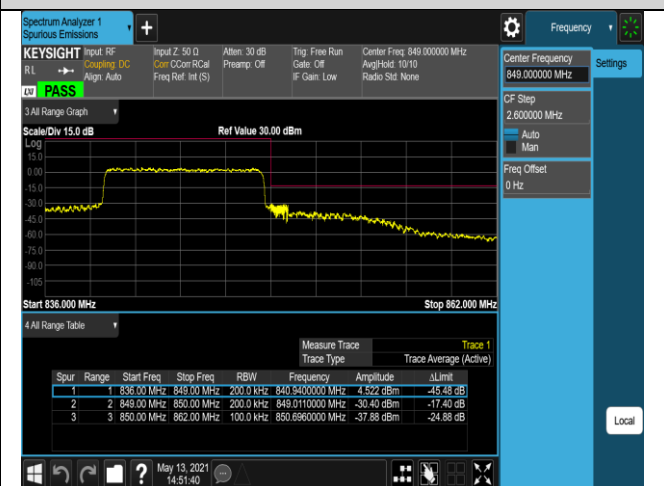

Band5-10MHz-16QAM-20600-50RB#0

Band12-1.4MHz-QPSK-23017-1RB#5