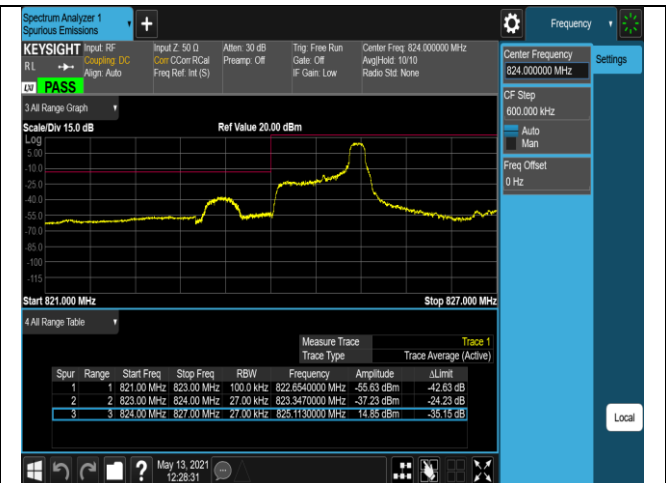

Band4-20MHz-16QAM-20050-100RB#0

Band4-20MHz-16QAM-20300-1RB#0

Band4-20MHz-16QAM-20300-1RB#99

Band4-20MHz-16QAM-20300-100RB#0

Band5-1.4MHz-QPSK-20407-1RB#0

Band5-1.4MHz-QPSK-20407-1RB#5

Band5-1.4MHz-QPSK-20407-6RB#0