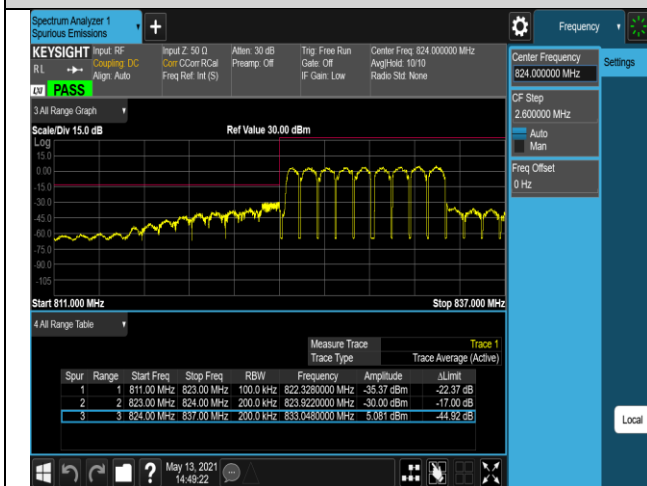

Band5-1.4MHz-16QAM-20643-1RB#5

Band5-1.4MHz-16QAM-20643-6RB#0

Band5-10MHz-QPSK-20450-1RB#0

Band5-10MHz-QPSK-20450-1RB#49

Band5-10MHz-QPSK-20450-50RB#0

Band5-10MHz-QPSK-20600-1RB#0

Band5-10MHz-QPSK-20600-1RB#49