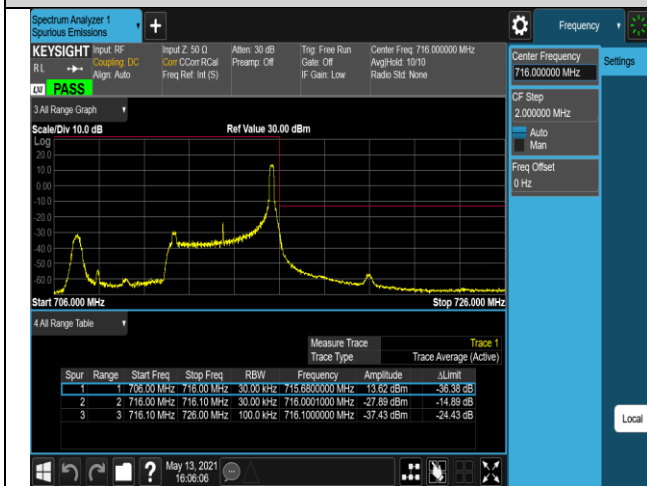

Band17-5MHz-16QAM-23825-1RB#24

Band17-10MHz-QPSK-23780-1RB#0