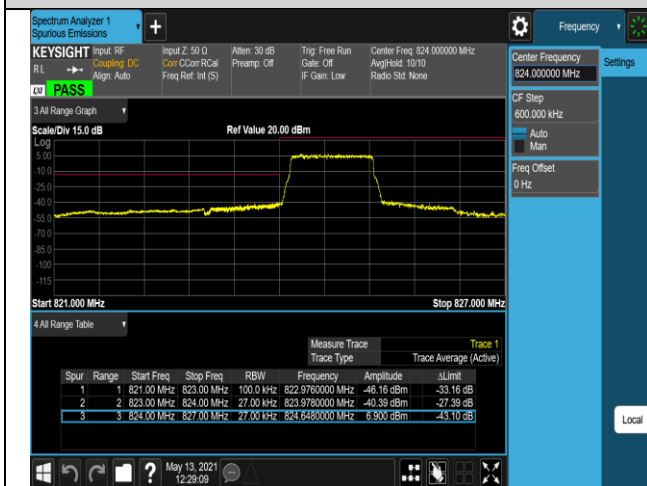

Band4-20MHz-16QAM-20050-100RB#0

Band4-20MHz-16QAM-20300-1RB#0

Band4-20MHz-16QAM-20300-1RB#99

Band4-20MHz-16QAM-20300-100RB#0

Band5-1.4MHz-QPSK-20407-1RB#0

Band5-1.4MHz-QPSK-20407-1RB#5

Band5-1.4MHz-QPSK-20407-6RB#0

Band5-1.4MHz-QPSK-20643-1RB#0

Band5-1.4MHz-QPSK-20643-1RB#5

Band5-1.4MHz-QPSK-20643-6RB#0

Band5-1.4MHz-16QAM-20407-1RB#0

Band5-1.4MHz-16QAM-20407-1RB#5

Band5-1.4MHz-16QAM-20407-6RB#0

Band5-1.4MHz-16QAM-20643-1RB#0