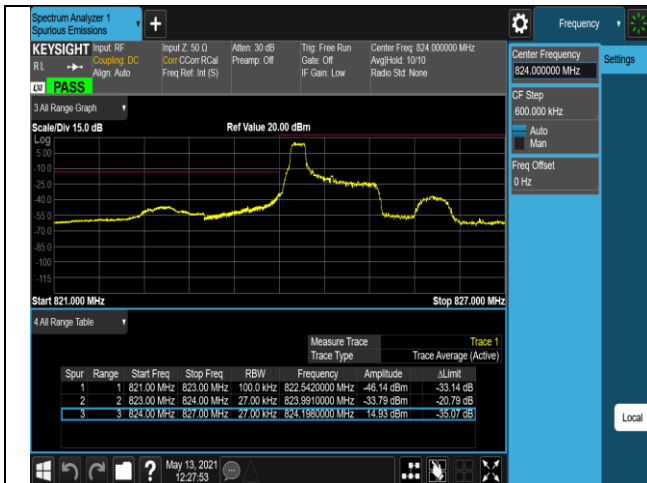

Band4-20MHz-16QAM-20050-100RB#0

Band4-20MHz-16QAM-20300-1RB#0

Band4-20MHz-16QAM-20300-1RB#99

Band4-20MHz-16QAM-20300-100RB#0

Band5-1.4MHz-QPSK-20407-1RB#0

Band5-1.4MHz-QPSK-20407-1RB#5

Band5-1.4MHz-QPSK-20407-6RB#0

Band5-1.4MHz-QPSK-20643-1RB#0

Band5-1.4MHz-QPSK-20643-1RB#5

Band5-1.4MHz-QPSK-20643-6RB#0

Band5-1.4MHz-16QAM-20407-1RB#0

Band5-1.4MHz-16QAM-20407-1RB#5

Band5-1.4MHz-16QAM-20407-6RB#0

Band5-1.4MHz-16QAM-20643-1RB#0