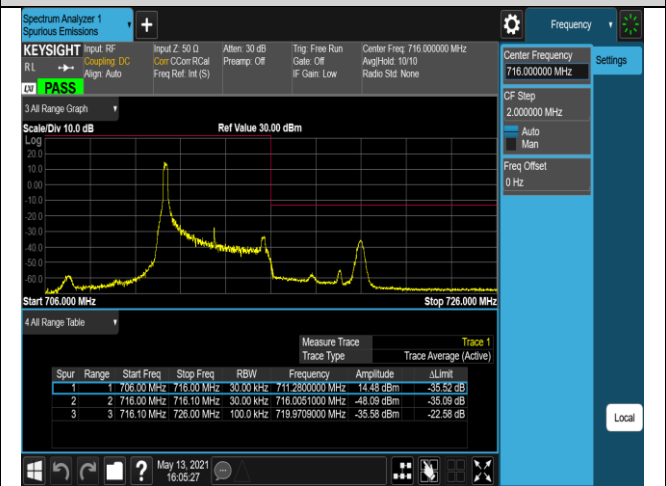

Band17-5MHz-QPSK-23825-1RB#24

Band17-5MHz-QPSK-23825-25RB#0

Band17-5MHz-16QAM-23755-1RB#0

Band17-5MHz-16QAM-23755-1RB#24

Band17-5MHz-16QAM-23755-25RB#0

Band17-5MHz-16QAM-23825-1RB#0

Band17-5MHz-16QAM-23825-1RB#24