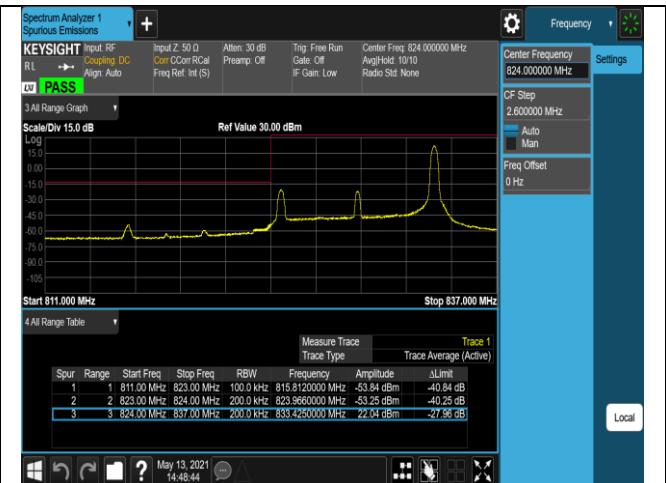

Band5-1.4MHz-16QAM-20643-1RB#5

Band5-1.4MHz-16QAM-20643-6RB#0

Band5-10MHz-QPSK-20450-1RB#0

Band5-10MHz-QPSK-20450-1RB#49

Band5-10MHz-QPSK-20450-50RB#0

Band5-10MHz-QPSK-20600-1RB#0

Band5-10MHz-QPSK-20600-1RB#49