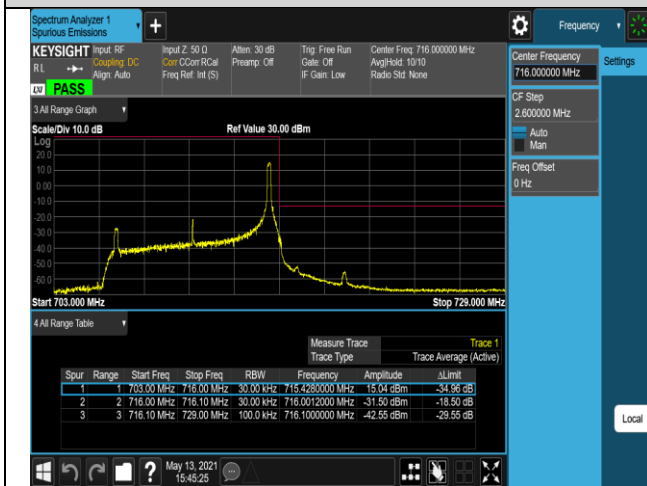

Band12-10MHz-QPSK-23060-50RB#0

Band12-10MHz-QPSK-23130-1RB#0

Band12-10MHz-QPSK-23130-1RB#49

Band12-10MHz-QPSK-23130-50RB#0

Band12-10MHz-16QAM-23060-1RB#0

Band12-10MHz-16QAM-23060-1RB#49

Band12-10MHz-16QAM-23060-50RB#0