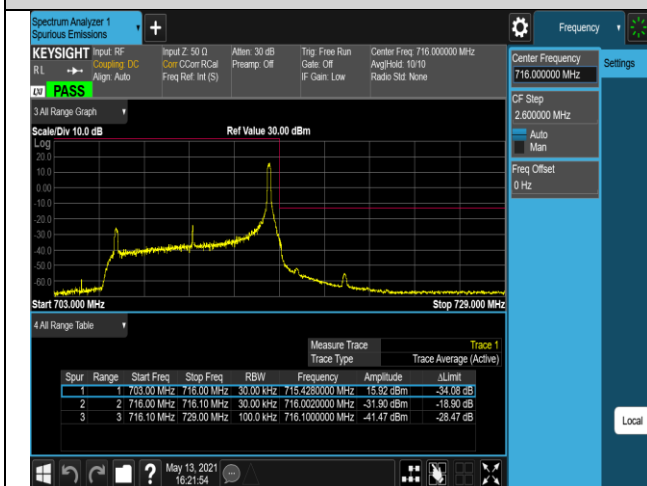

Band17-5MHz-16QAM-23825-25RB#0

Band17-10MHz-QPSK-23780-1RB#0

Band17-10MHz-QPSK-23780-1RB#49

Band17-10MHz-QPSK-23780-50RB#0

Band17-10MHz-QPSK-23800-1RB#0

Band17-10MHz-QPSK-23800-1RB#49

Band17-10MHz-QPSK-23800-50RB#0