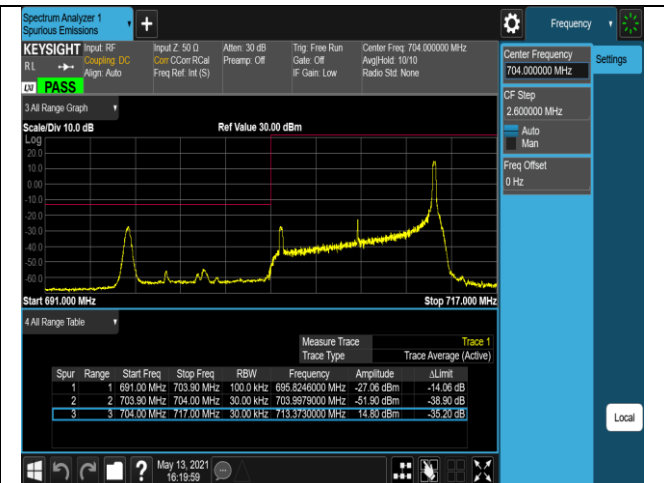

Band17-5MHz-16QAM-23825-25RB#0

Band17-10MHz-QPSK-23780-1RB#0

Band17-10MHz-QPSK-23780-1RB#49

Band17-10MHz-QPSK-23780-50RB#0

Band17-10MHz-QPSK-23800-1RB#0

Band17-10MHz-QPSK-23800-1RB#49

Band17-10MHz-QPSK-23800-50RB#0