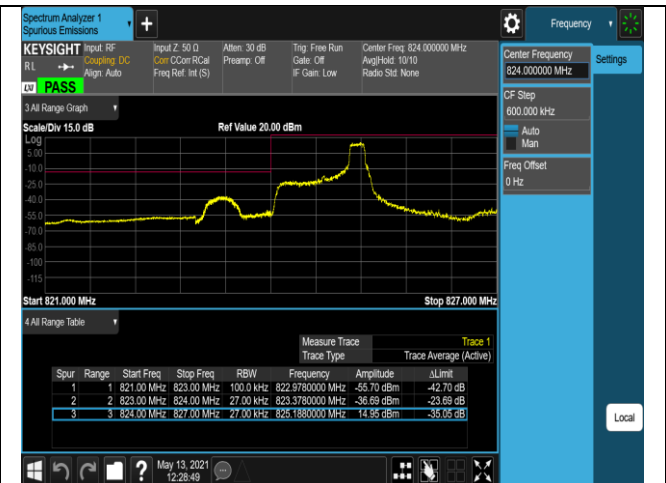

Band5-1.4MHz-QPSK-20643-1RB#0

Band5-1.4MHz-QPSK-20643-1RB#5

Band5-1.4MHz-QPSK-20643-6RB#0

Band5-1.4MHz-16QAM-20407-1RB#0

Band5-1.4MHz-16QAM-20407-1RB#5

Band5-1.4MHz-16QAM-20407-6RB#0

Band5-1.4MHz-16QAM-20643-1RB#0