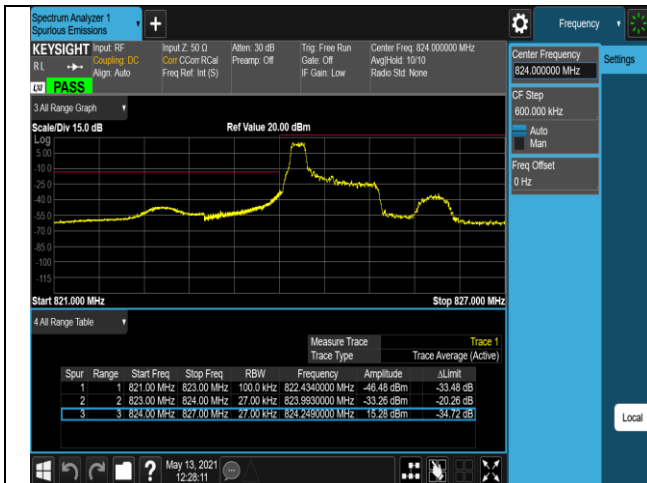

Band5-1.4MHz-QPSK-20643-1RB#0

Band5-1.4MHz-QPSK-20643-1RB#5

Band5-1.4MHz-QPSK-20643-6RB#0

Band5-1.4MHz-16QAM-20407-1RB#0

Band5-1.4MHz-16QAM-20407-1RB#5

Band5-1.4MHz-16QAM-20407-6RB#0

Band5-1.4MHz-16QAM-20643-1RB#0

Band5-1.4MHz-16QAM-20643-1RB#5

Band5-1.4MHz-16QAM-20643-6RB#0

Band5-10MHz-QPSK-20450-1RB#0

Band5-10MHz-QPSK-20450-1RB#49

Band5-10MHz-QPSK-20450-50RB#0

Band5-10MHz-QPSK-20600-1RB#0

Band5-10MHz-QPSK-20600-1RB#49