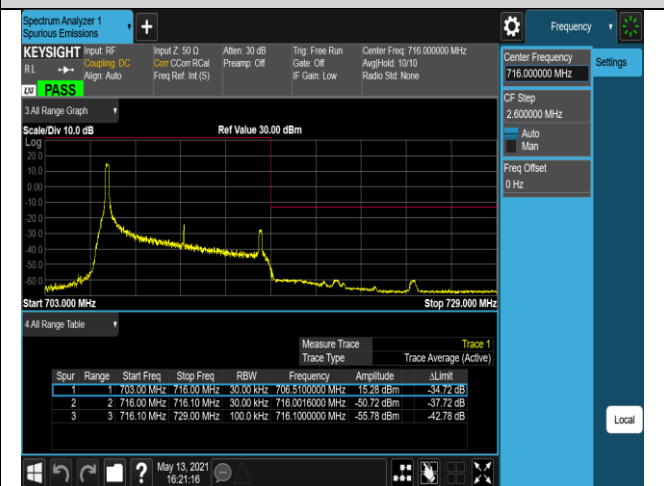

Band17-5MHz-16QAM-23825-25RB#0

Band17-10MHz-QPSK-23780-1RB#0

Band17-10MHz-QPSK-23780-1RB#49

Band17-10MHz-QPSK-23780-50RB#0

Band17-10MHz-QPSK-23800-1RB#0

Band17-10MHz-QPSK-23800-1RB#49

Band17-10MHz-QPSK-23800-50RB#0