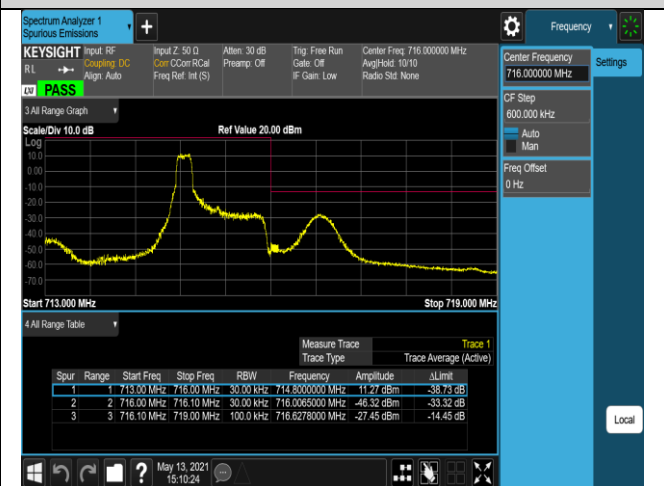

Band12-1.4MHz-16QAM-23017-1RB#5

Band12-1.4MHz-16QAM-23017-6RB#0

Band12-1.4MHz-16QAM-23173-1RB#0

Band12-1.4MHz-16QAM-23173-1RB#5

Band12-1.4MHz-16QAM-23173-6RB#0

Band12-10MHz-QPSK-23060-1RB#0

Band12-10MHz-QPSK-23060-1RB#49