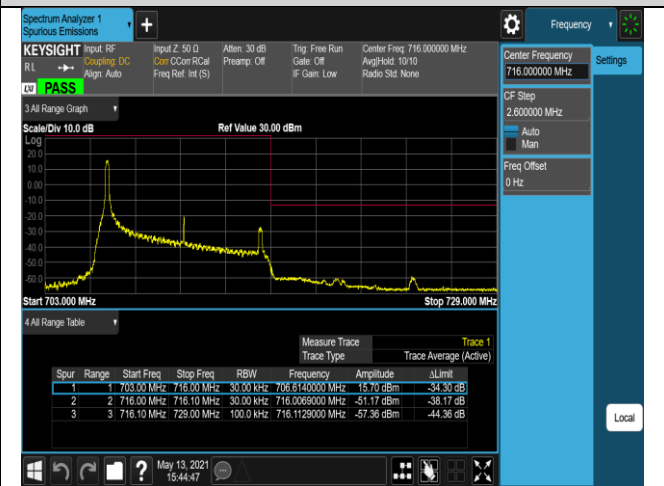

Band12-10MHz-QPSK-23130-1RB#0

Band12-10MHz-QPSK-23130-50RB#0