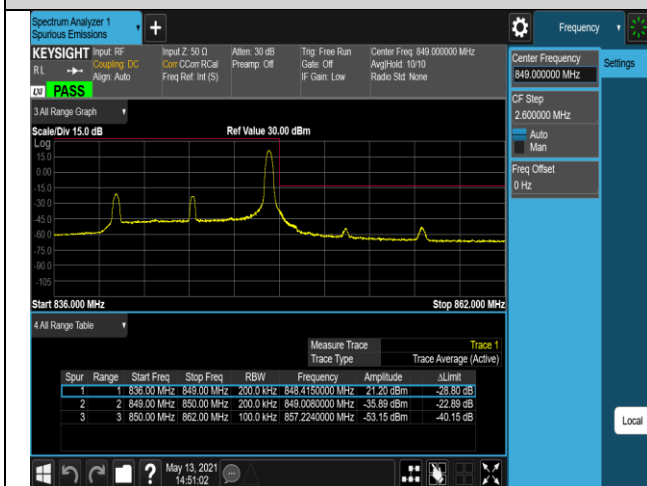

Band5-10MHz-QPSK-20600-50RB#0

Band5-10MHz-16QAM-20450-1RB#0

Band5-10MHz-16QAM-20450-1RB#49

Band5-10MHz-16QAM-20450-50RB#0

Band5-10MHz-16QAM-20600-1RB#0

Band5-10MHz-16QAM-20600-1RB#49

Band5-10MHz-16QAM-20600-50RB#0