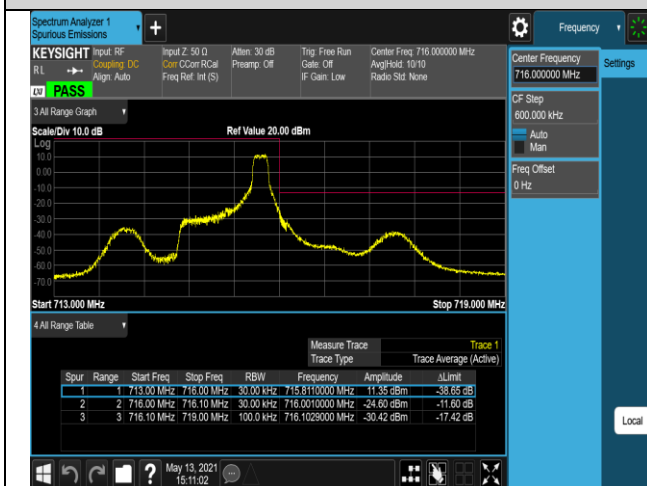

Band12-1.4MHz-16QAM-23017-1RB#5

Band12-1.4MHz-16QAM-23017-6RB#0

Band12-1.4MHz-16QAM-23173-1RB#0

Band12-1.4MHz-16QAM-23173-1RB#5

Band12-1.4MHz-16QAM-23173-6RB#0

Band12-10MHz-QPSK-23060-1RB#0

Band12-10MHz-QPSK-23060-1RB#49