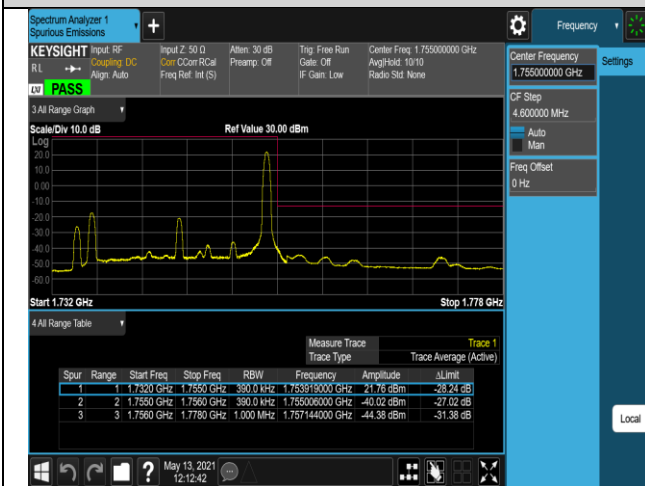

Band4-20MHz-16QAM-20050-100RB#0

Band4-20MHz-16QAM-20300-1RB#0

Band4-20MHz-16QAM-20300-1RB#99

Band4-20MHz-16QAM-20300-100RB#0

Band5-1.4MHz-QPSK-20407-1RB#0

Band5-1.4MHz-QPSK-20407-1RB#5

Band5-1.4MHz-QPSK-20407-6RB#0