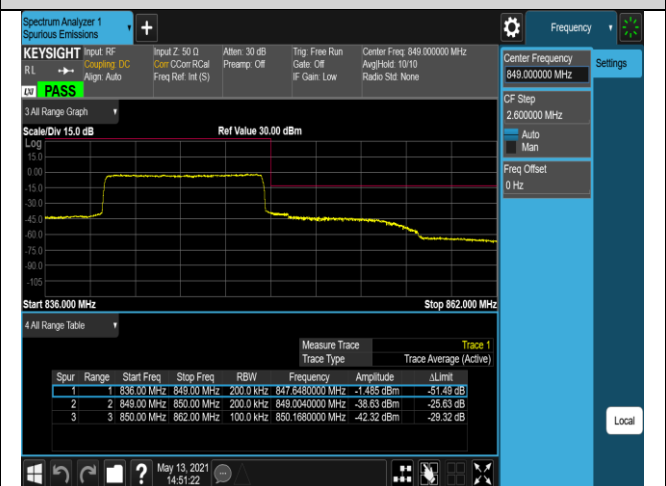

Band5-10MHz-QPSK-20600-50RB#0

Band5-10MHz-16QAM-20450-1RB#49