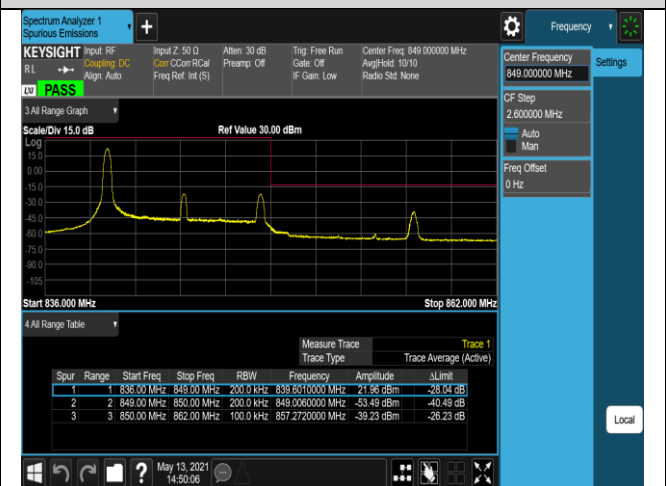

Band5-1.4MHz-16QAM-20643-1RB#5

Band5-1.4MHz-16QAM-20643-6RB#0

Band5-10MHz-QPSK-20450-1RB#0

Band5-10MHz-QPSK-20450-1RB#49

Band5-10MHz-QPSK-20450-50RB#0

Band5-10MHz-QPSK-20600-1RB#0

Band5-10MHz-QPSK-20600-1RB#49