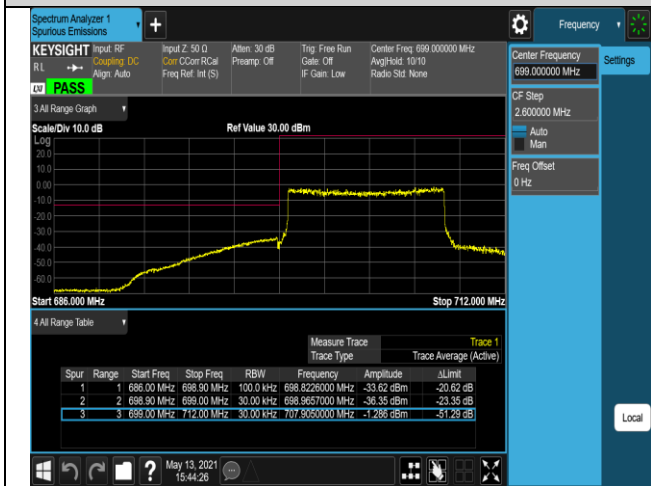

Band12-10MHz-16QAM-23060-50RB#0

Band12-10MHz-16QAM-23130-1RB#49