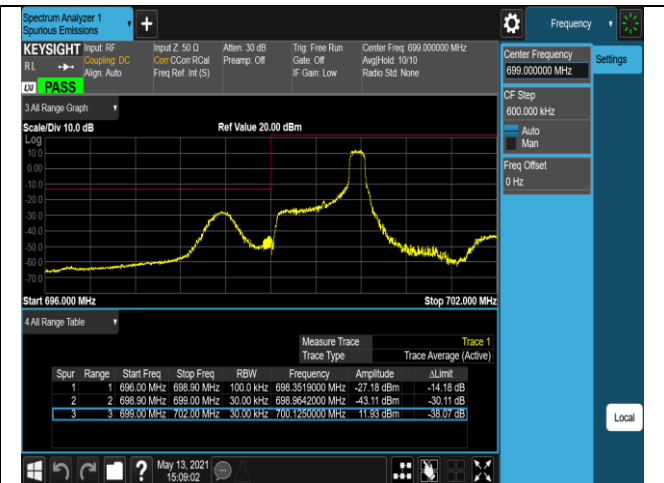

Band12-1.4MHz-16QAM-23017-1RB#5

Band12-1.4MHz-16QAM-23173-1RB#0