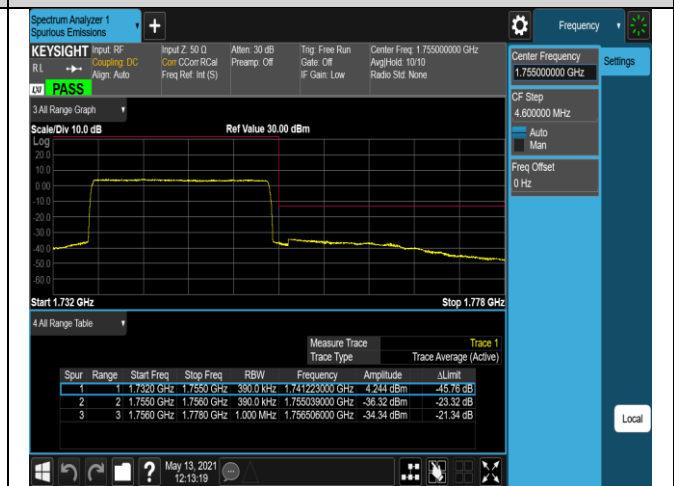

Band4-20MHz-16QAM-20050-100RB#0

Band4-20MHz-16QAM-20300-1RB#0

Band4-20MHz-16QAM-20300-1RB#99

Band4-20MHz-16QAM-20300-100RB#0

Band5-1.4MHz-QPSK-20407-1RB#0

Band5-1.4MHz-QPSK-20407-1RB#5

Band5-1.4MHz-QPSK-20407-6RB#0

Band5-1.4MHz-QPSK-20643-1RB#0

Band5-1.4MHz-QPSK-20643-1RB#5

Band5-1.4MHz-QPSK-20643-6RB#0

Band5-1.4MHz-16QAM-20407-1RB#0

Band5-1.4MHz-16QAM-20407-1RB#5

Band5-1.4MHz-16QAM-20407-6RB#0

Band5-1.4MHz-16QAM-20643-1RB#0