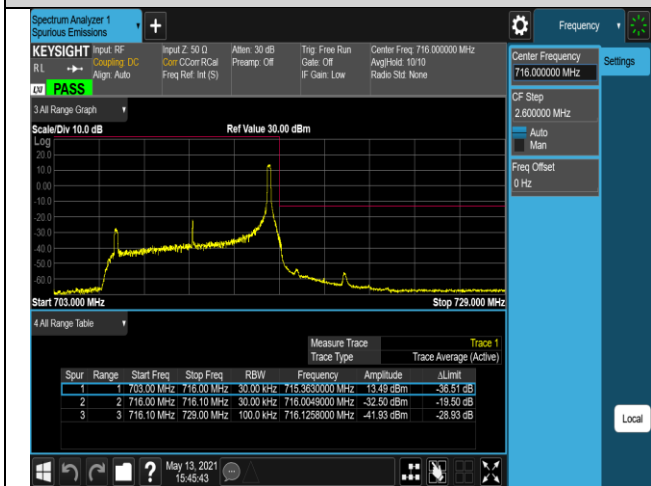

Band12-10MHz-16QAM-23130-1RB#49

Band17-5MHz-QPSK-23755-1RB#0