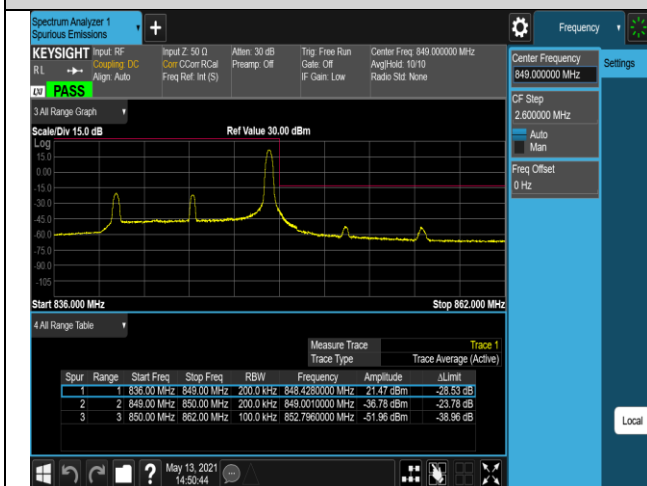

Band5-10MHz-QPSK-20600-1RB#49

Band5-10MHz-16QAM-20450-1RB#0