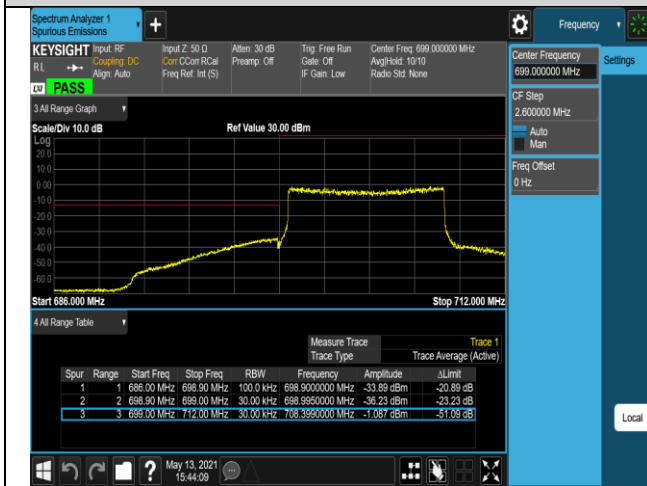

Band12-10MHz-QPSK-23060-50RB#0

Band12-10MHz-QPSK-23130-1RB#49