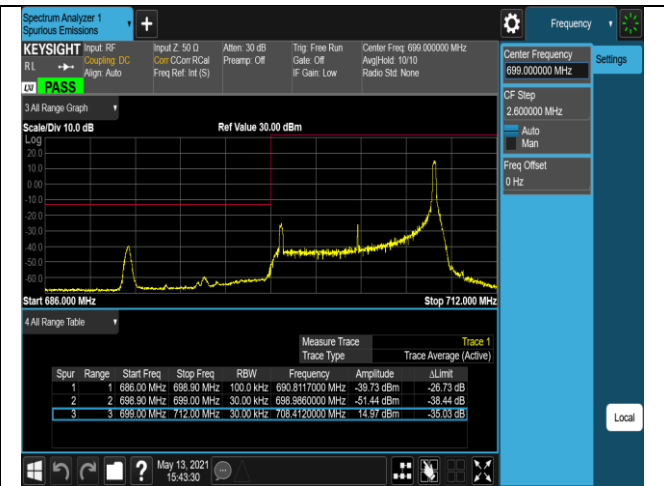

Band12-10MHz-QPSK-23060-1RB#49

Band12-10MHz-QPSK-23130-1RB#0