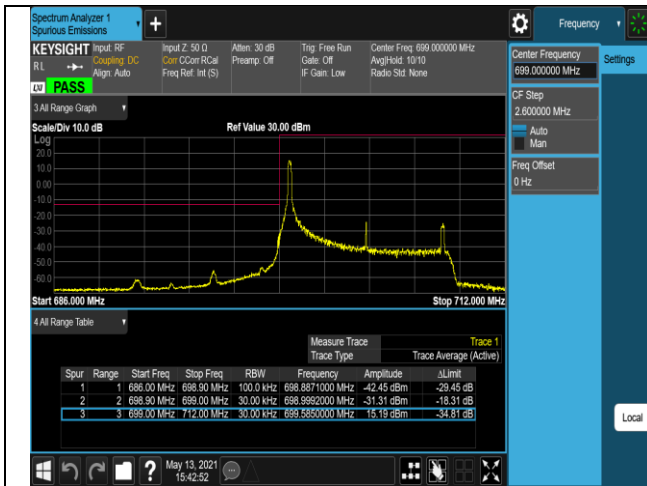

Band12-1.4MHz-16QAM-23017-1RB#5

Band12-1.4MHz-16QAM-23017-6RB#0

Band12-1.4MHz-16QAM-23173-1RB#0

Band12-1.4MHz-16QAM-23173-1RB#5

Band12-1.4MHz-16QAM-23173-6RB#0

Band12-10MHz-QPSK-23060-1RB#0

Band12-10MHz-QPSK-23060-1RB#49