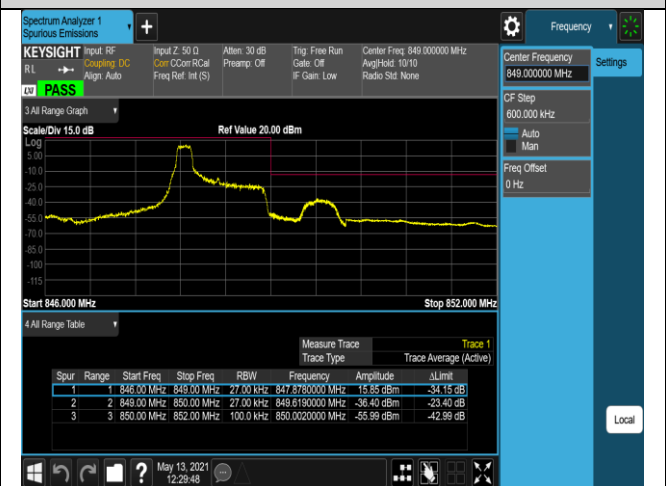

Band4-20MHz-16QAM-20050-100RB#0

Band4-20MHz-16QAM-20300-1RB#0

Band4-20MHz-16QAM-20300-1RB#99

Band4-20MHz-16QAM-20300-100RB#0

Band5-1.4MHz-QPSK-20407-1RB#0

Band5-1.4MHz-QPSK-20407-1RB#5

Band5-1.4MHz-QPSK-20407-6RB#0

Band5-1.4MHz-QPSK-20643-1RB#0

Band5-1.4MHz-QPSK-20643-1RB#5

Band5-1.4MHz-QPSK-20643-6RB#0

Band5-1.4MHz-16QAM-20407-1RB#0

Band5-1.4MHz-16QAM-20407-1RB#5

Band5-1.4MHz-16QAM-20407-6RB#0

Band5-1.4MHz-16QAM-20643-1RB#0