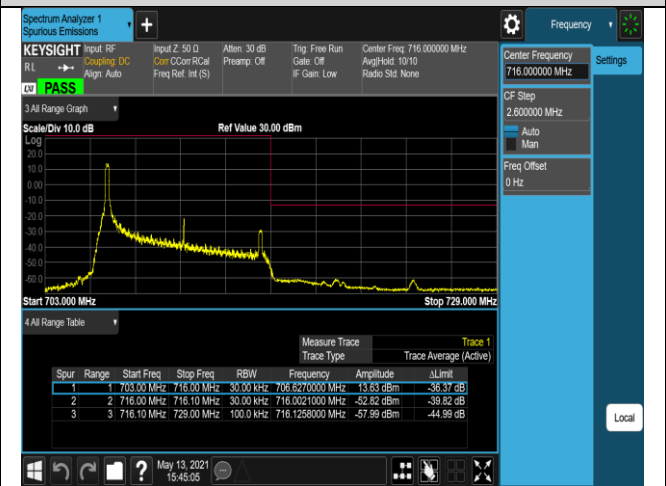

Band12-10MHz-16QAM-23130-1RB#0

Band12-10MHz-16QAM-23130-50RB#0