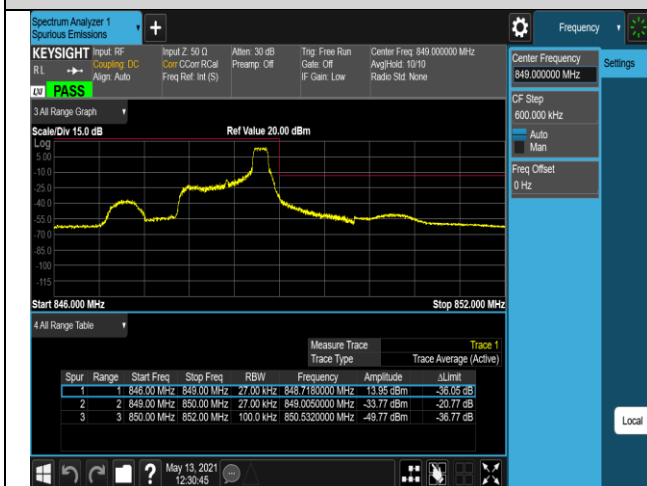

Band5-1.4MHz-16QAM-20643-1RB#5

Band5-10MHz-QPSK-20450-1RB#0