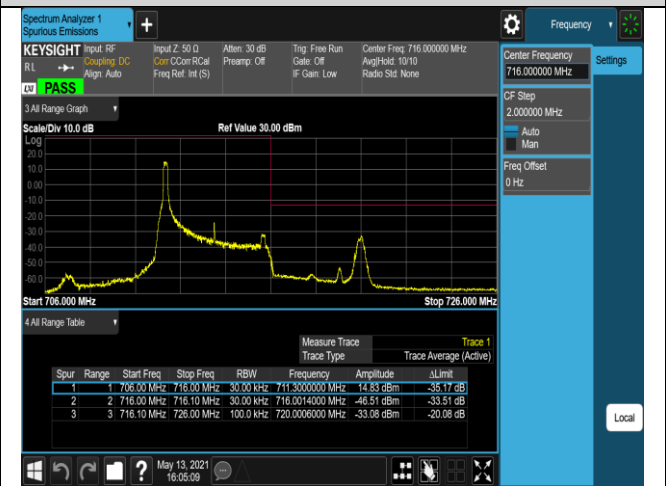

Band17-5MHz-QPSK-23825-1RB#0

Band17-5MHz-QPSK-23825-25RB#0