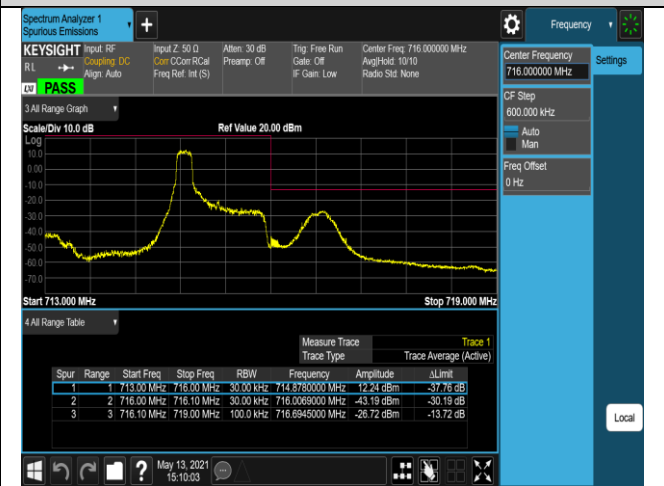

Band12-1.4MHz-QPSK-23173-1RB#0

Band12-1.4MHz-QPSK-23173-6RB#0