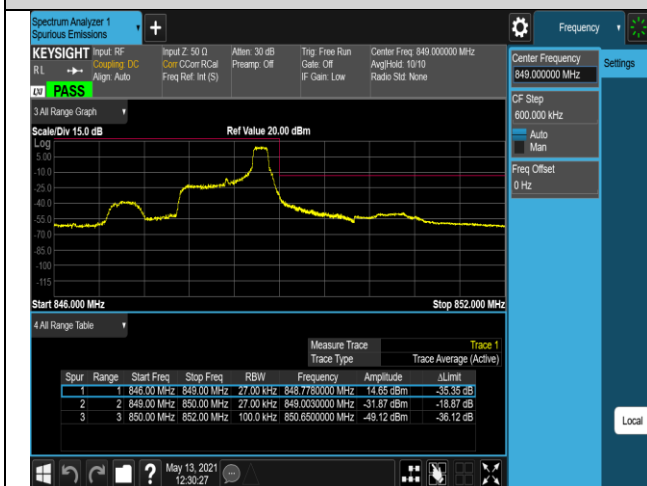

Band5-1.4MHz-QPSK-20643-1RB#5

Band5-1.4MHz-16QAM-20407-1RB#0