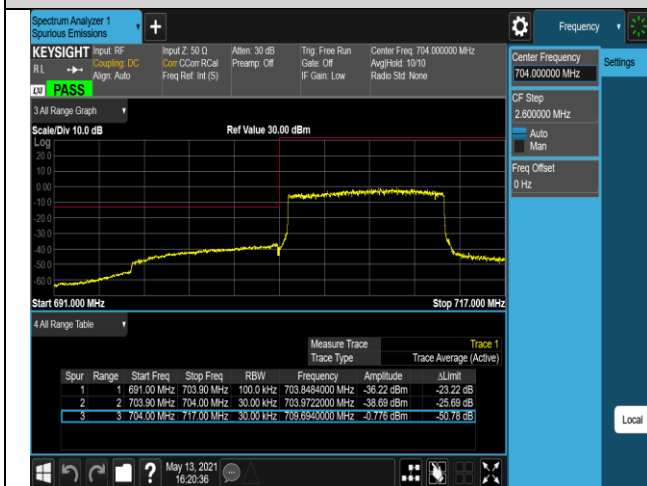

Band17-5MHz-16QAM-23825-25RB#0

Band17-10MHz-QPSK-23780-1RB#0

Band17-10MHz-QPSK-23780-1RB#49

Band17-10MHz-QPSK-23780-50RB#0

Band17-10MHz-QPSK-23800-1RB#0

Band17-10MHz-QPSK-23800-1RB#49

Band17-10MHz-QPSK-23800-50RB#0