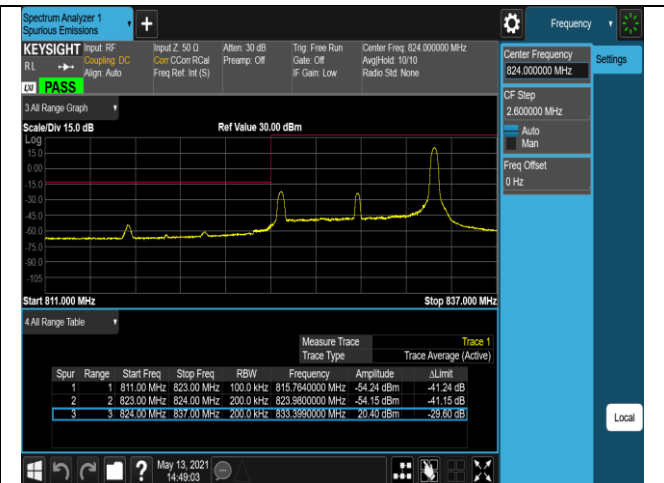

Band5-10MHz-QPSK-20600-50RB#0

Band5-10MHz-16QAM-20450-1RB#0

Band5-10MHz-16QAM-20450-1RB#49

Band5-10MHz-16QAM-20450-50RB#0

Band5-10MHz-16QAM-20600-1RB#0

Band5-10MHz-16QAM-20600-1RB#49

Band5-10MHz-16QAM-20600-50RB#0