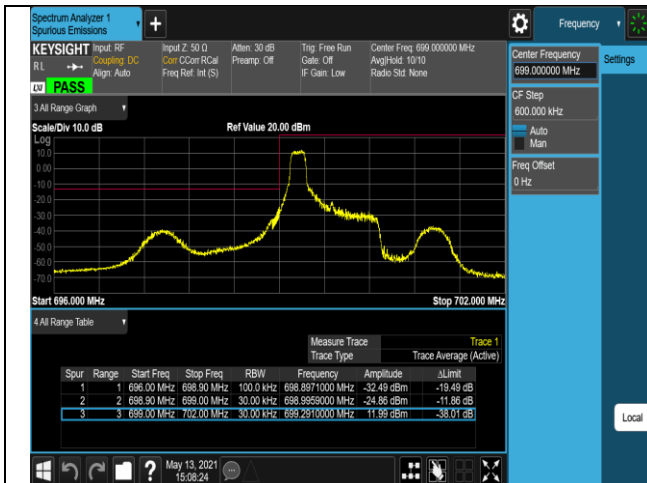

Band12-1.4MHz-16QAM-23017-1RB#0

Band12-1.4MHz-16QAM-23017-6RB#0