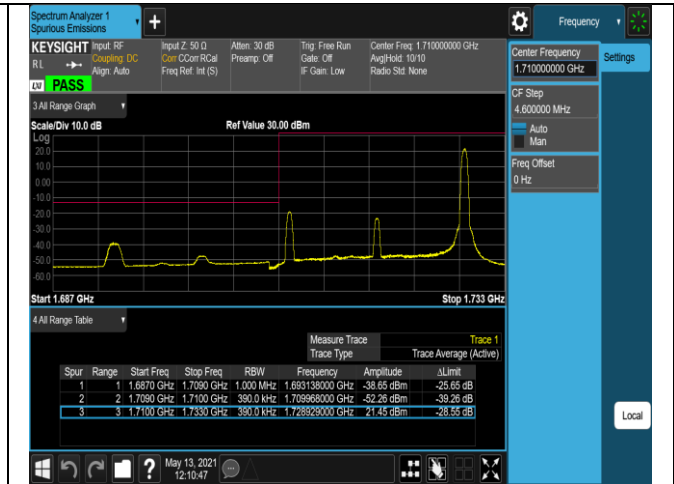

Band4-20MHz-16QAM-20050-100RB#0

Band4-20MHz-16QAM-20300-1RB#0

Band4-20MHz-16QAM-20300-1RB#99

Band4-20MHz-16QAM-20300-100RB#0

Band5-1.4MHz-QPSK-20407-1RB#0

Band5-1.4MHz-QPSK-20407-1RB#5

Band5-1.4MHz-QPSK-20407-6RB#0