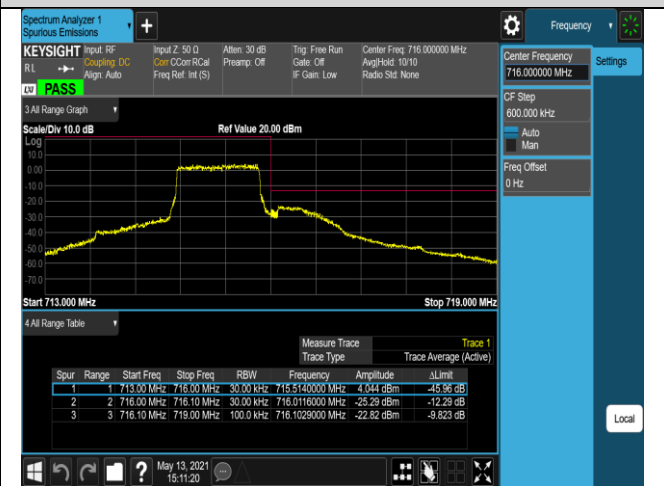

Band12-1.4MHz-QPSK-23173-6RB#0

Band12-1.4MHz-16QAM-23017-1RB#5