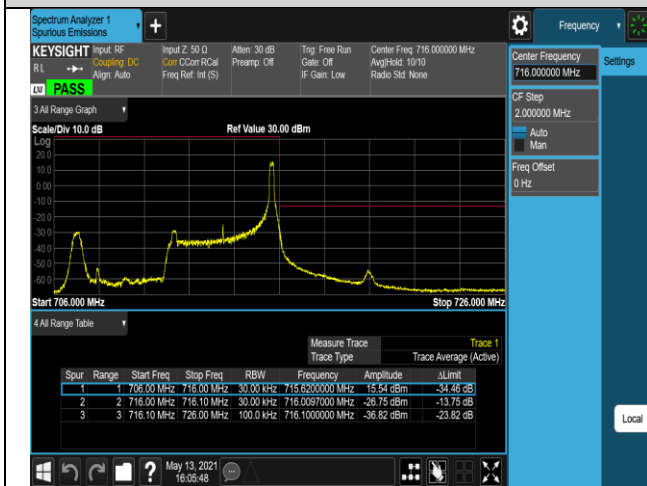

Band17-5MHz-QPSK-23825-1RB#24

Band17-5MHz-16QAM-23755-1RB#0