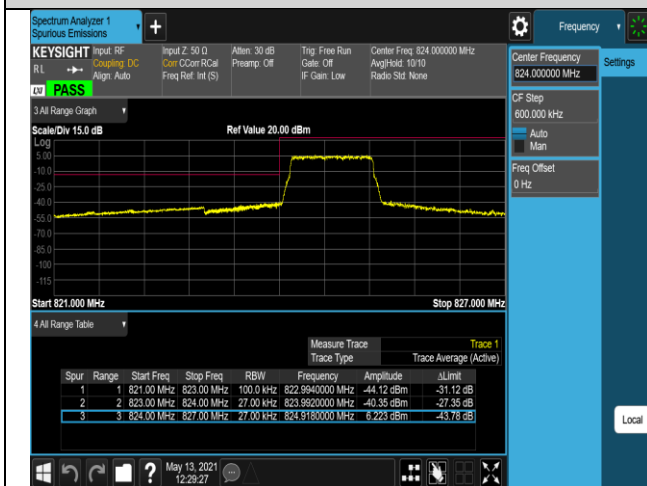

Band5-1.4MHz-QPSK-20643-1RB#0

Band5-1.4MHz-QPSK-20643-1RB#5

Band5-1.4MHz-QPSK-20643-6RB#0

Band5-1.4MHz-16QAM-20407-1RB#0

Band5-1.4MHz-16QAM-20407-1RB#5

Band5-1.4MHz-16QAM-20407-6RB#0

Band5-1.4MHz-16QAM-20643-1RB#0