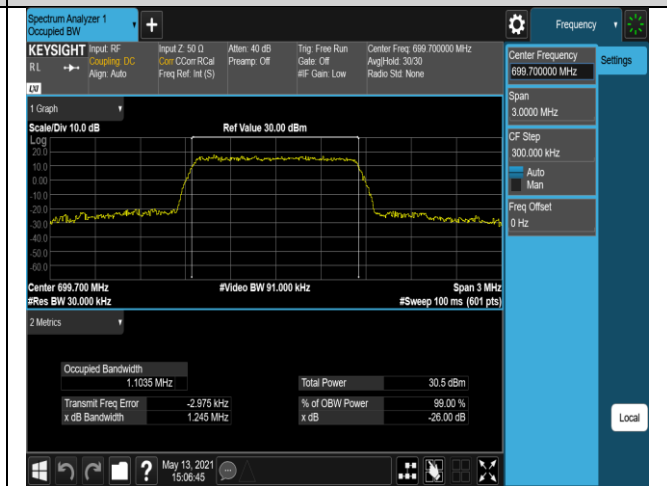

Band12-1.4MHz-16QAM-23017-6RB#0

Band12-1.4MHz-16QAM-23173-6RB#0