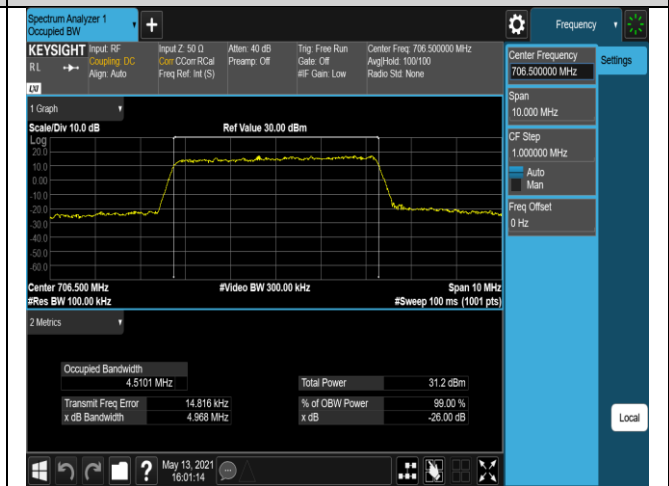

Band12-10MHz-16QAM-23130-50RB#0

Band17-5MHz-QPSK-23755-25RB#0

Band17-5MHz-QPSK-23790-25RB#0

Band17-5MHz-QPSK-23825-25RB#0

Band17-5MHz-16QAM-23755-25RB#0

Band17-5MHz-16QAM-23790-25RB#0

Band17-5MHz-16QAM-23825-25RB#0