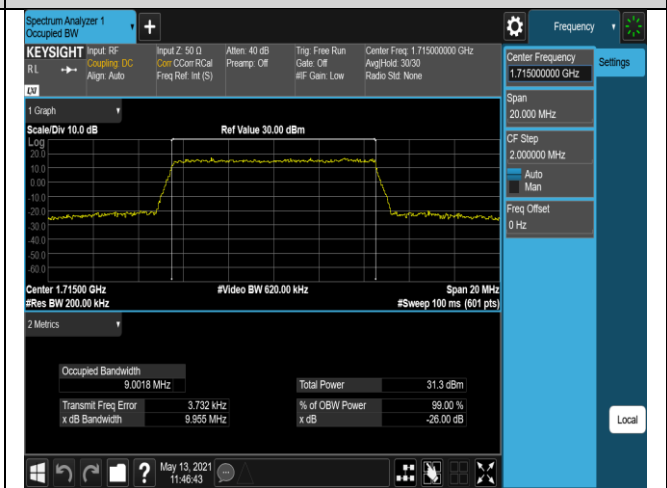

Band4-10MHz-QPSK-20350-50RB#0

Band4-10MHz-16QAM-20000-50RB#0

Band4-10MHz-16QAM-20175-50RB#0

Band4-10MHz-16QAM-20350-50RB#0

Band4-15MHz-QPSK-20025-75RB#0

Band4-15MHz-QPSK-20175-75RB#0

Band4-15MHz-QPSK-20325-75RB#0