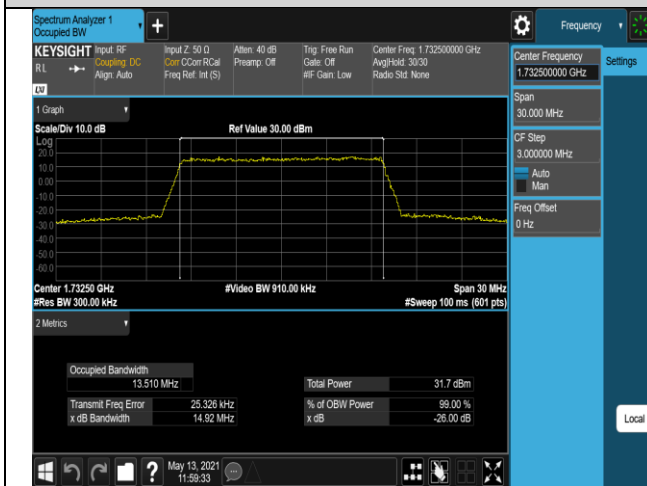

Band4-15MHz-16QAM-20175-75RB#0

Band4-20MHz-QPSK-20050-100RB#0