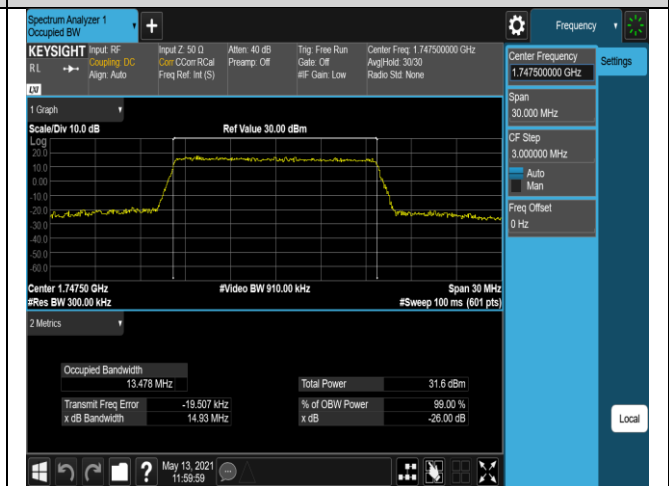

Band4-15MHz-16QAM-20025-75RB#0

Band4-15MHz-16QAM-20175-75RB#0

Band4-15MHz-16QAM-20325-75RB#0

Band4-20MHz-QPSK-20050-100RB#0

Band4-20MHz-QPSK-20175-100RB#0

Band4-20MHz-QPSK-20300-100RB#0

Band4-20MHz-16QAM-20050-100RB#0