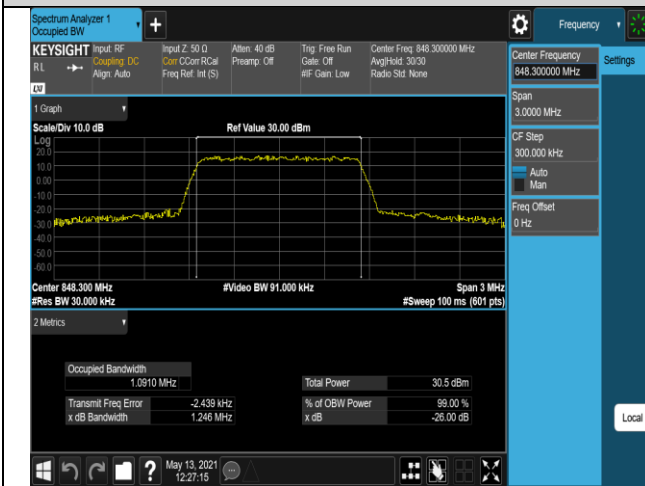

Band4-20MHz-16QAM-20175-100RB#0

Band4-20MHz-16QAM-20300-100RB#0

Band5-1.4MHz-QPSK-20407-6RB#0

Band5-1.4MHz-QPSK-20525-6RB#0

Band5-1.4MHz-QPSK-20643-6RB#0

Band5-1.4MHz-16QAM-20407-6RB#0

Band5-1.4MHz-16QAM-20525-6RB#0