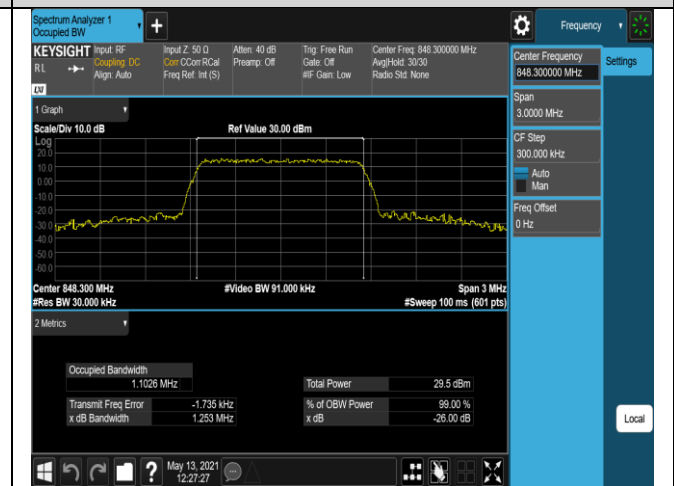

Band5-1.4MHz-16QAM-20643-6RB#0

Band5-3MHz-QPSK-20525-15RB#0