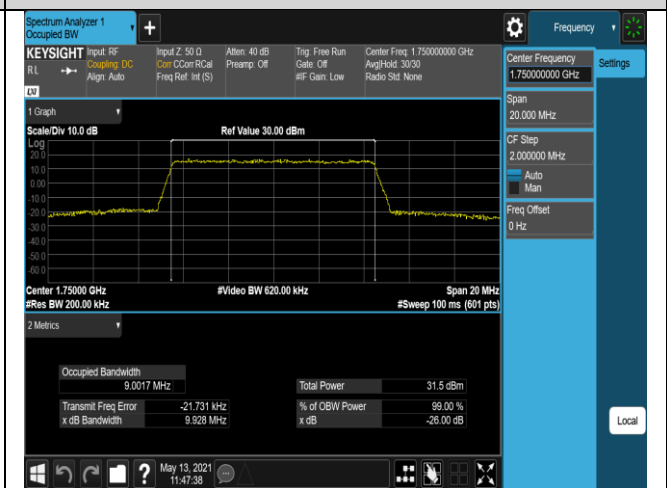

Band4-10MHz-QPSK-20350-50RB#0

Band4-10MHz-16QAM-20000-50RB#0

Band4-10MHz-16QAM-20175-50RB#0

Band4-10MHz-16QAM-20350-50RB#0

Band4-15MHz-QPSK-20025-75RB#0

Band4-15MHz-QPSK-20175-75RB#0

Band4-15MHz-QPSK-20325-75RB#0