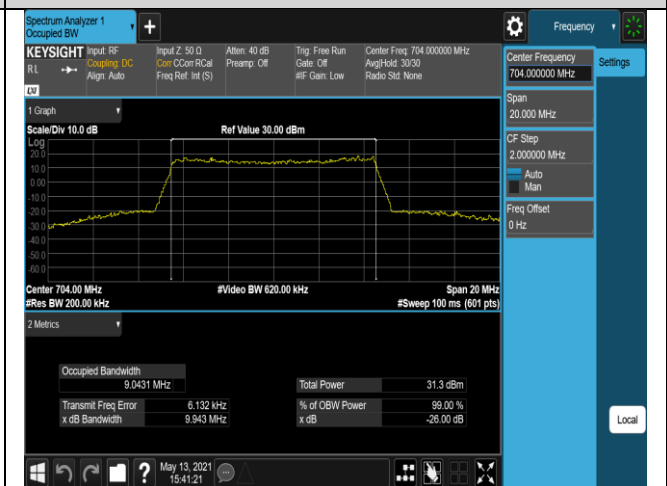

Band12-5MHz-16QAM-23095-25RB#0

Band12-5MHz-16QAM-23155-25RB#0

Band12-10MHz-QPSK-23060-50RB#0

Band12-10MHz-QPSK-23095-50RB#0

Band12-10MHz-QPSK-23130-50RB#0

Band12-10MHz-16QAM-23060-50RB#0

Band12-10MHz-16QAM-23095-50RB#0