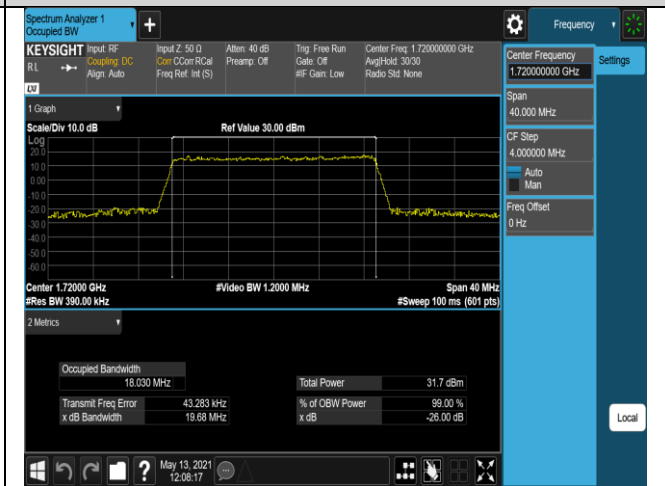

Band4-20MHz-16QAM-20050-100RB#0

Band4-20MHz-16QAM-20300-100RB#0