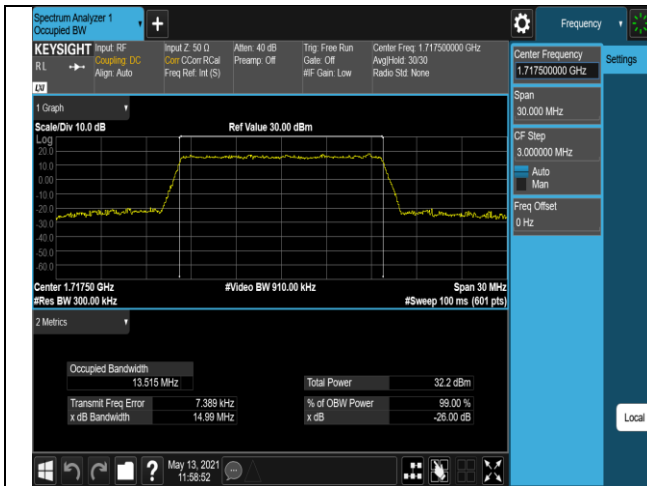

Band4-10MHz-QPSK-20350-50RB#0

Band4-10MHz-16QAM-20000-50RB#0

Band4-10MHz-16QAM-20175-50RB#0

Band4-10MHz-16QAM-20350-50RB#0

Band4-15MHz-QPSK-20025-75RB#0

Band4-15MHz-QPSK-20175-75RB#0

Band4-15MHz-QPSK-20325-75RB#0