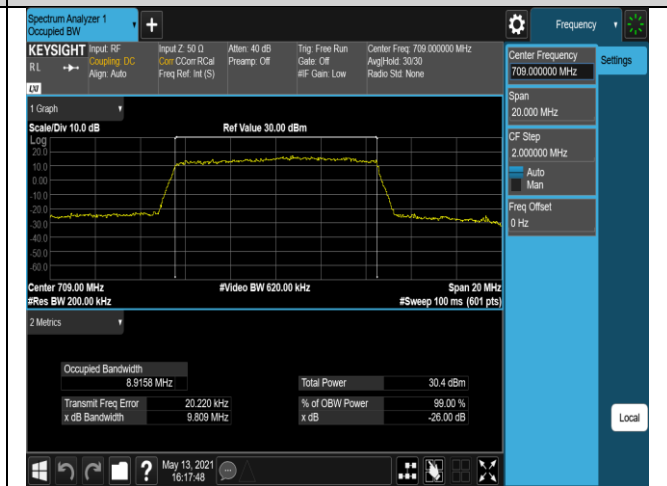

Band17-10MHz-16QAM-23780-50RB#0

Band17-10MHz-16QAM-23800-50RB#0