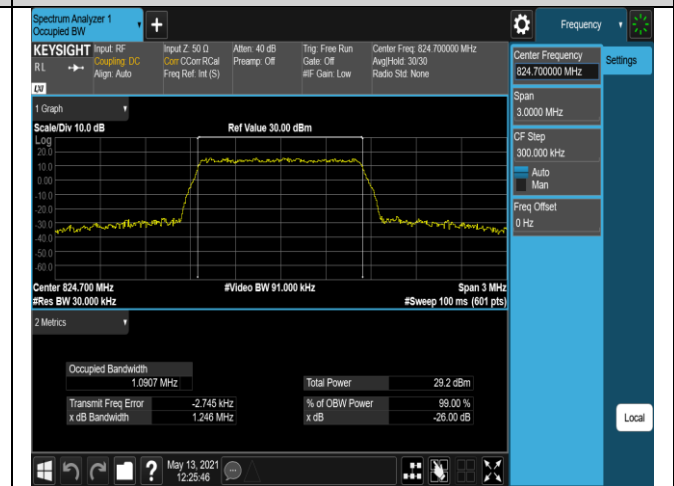

Band4-20MHz-16QAM-20175-100RB#0

Band4-20MHz-16QAM-20300-100RB#0

Band5-1.4MHz-QPSK-20407-6RB#0

Band5-1.4MHz-QPSK-20525-6RB#0

Band5-1.4MHz-QPSK-20643-6RB#0

Band5-1.4MHz-16QAM-20407-6RB#0

Band5-1.4MHz-16QAM-20525-6RB#0