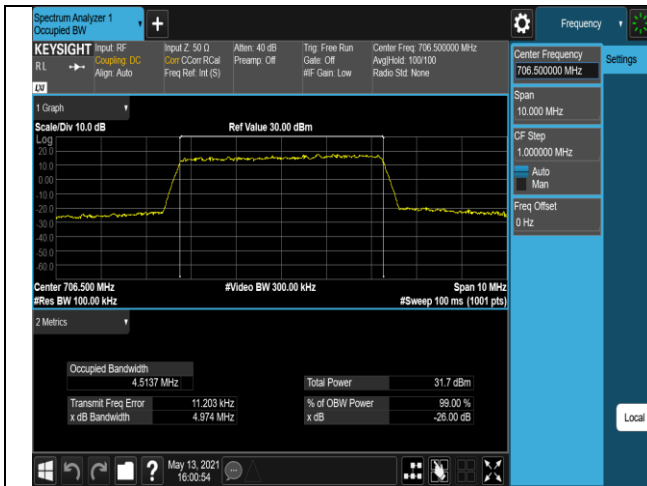

Band17-5MHz-QPSK-23755-25RB#0

Band17-5MHz-QPSK-23825-25RB#0