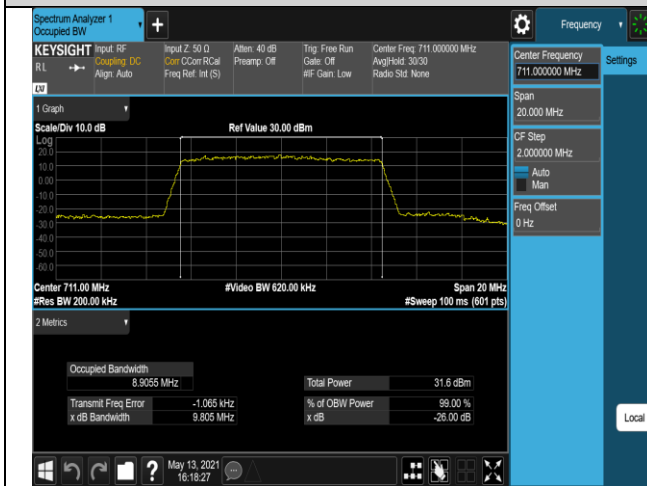

Band17-10MHz-QPSK-23800-50RB#0

Band17-10MHz-16QAM-23790-50RB#0