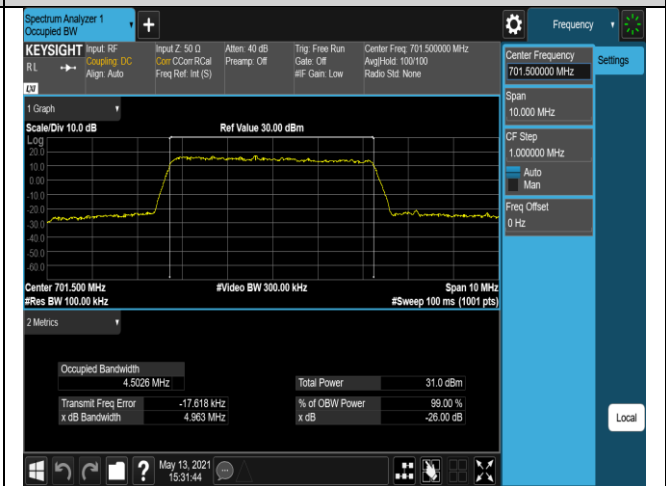

Band12-5MHz-16QAM-23035-25RB#0

Band12-5MHz-16QAM-23155-25RB#0