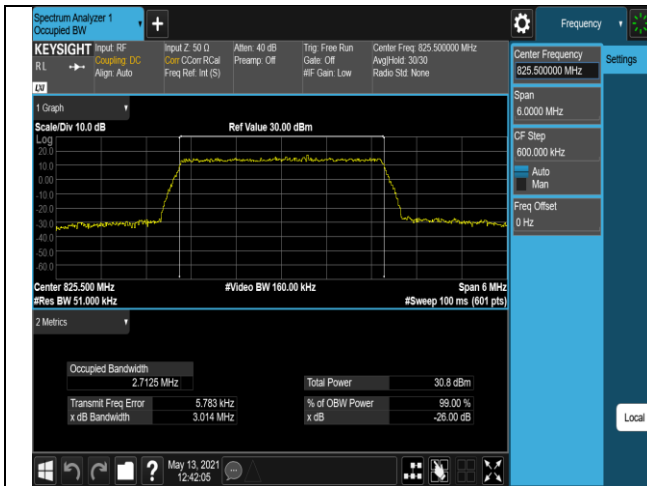

Band5-3MHz-QPSK-20415-15RB#0

Band5-3MHz-QPSK-20635-15RB#0