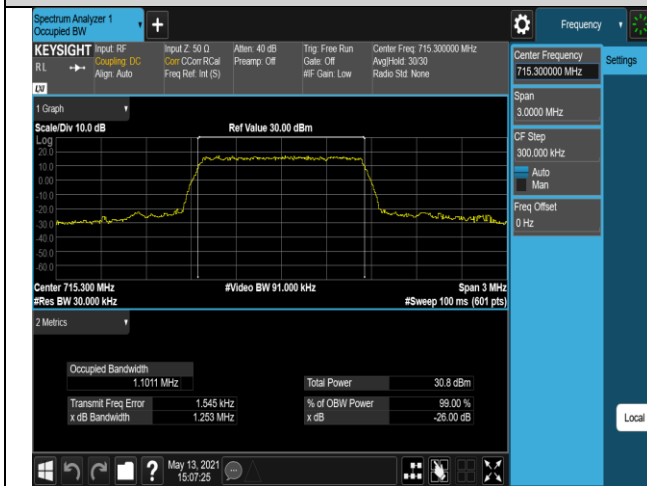

Band12-1.4MHz-QPSK-23173-6RB#0

Band12-1.4MHz-16QAM-23095-6RB#0