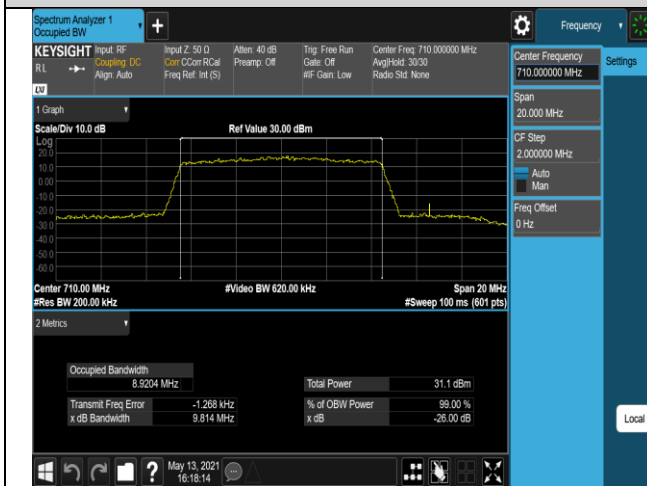

Band17-10MHz-16QAM-23790-50RB#0

Band66-1.4MHz-QPSK-131979-6RB#0