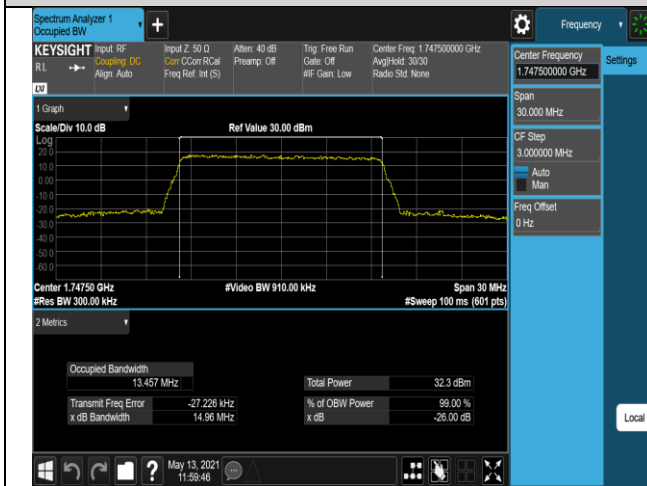

Band4-15MHz-QPSK-20325-75RB#0

Band4-15MHz-16QAM-20175-75RB#0