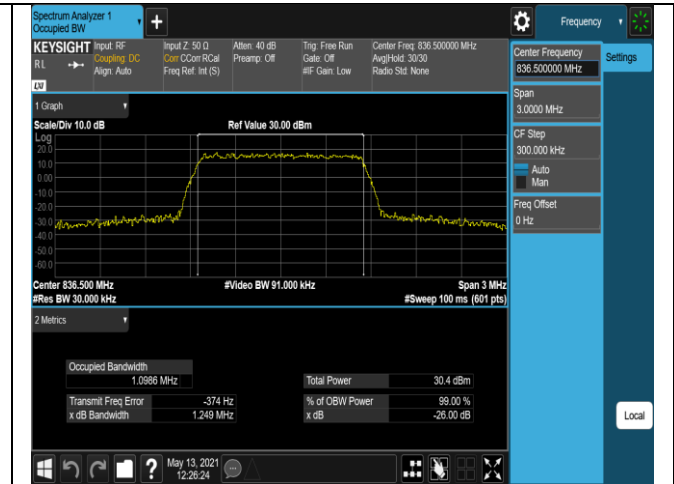

Band4-20MHz-16QAM-20175-100RB#0

Band4-20MHz-16QAM-20300-100RB#0

Band5-1.4MHz-QPSK-20407-6RB#0

Band5-1.4MHz-QPSK-20525-6RB#0

Band5-1.4MHz-QPSK-20643-6RB#0

Band5-1.4MHz-16QAM-20407-6RB#0

Band5-1.4MHz-16QAM-20525-6RB#0