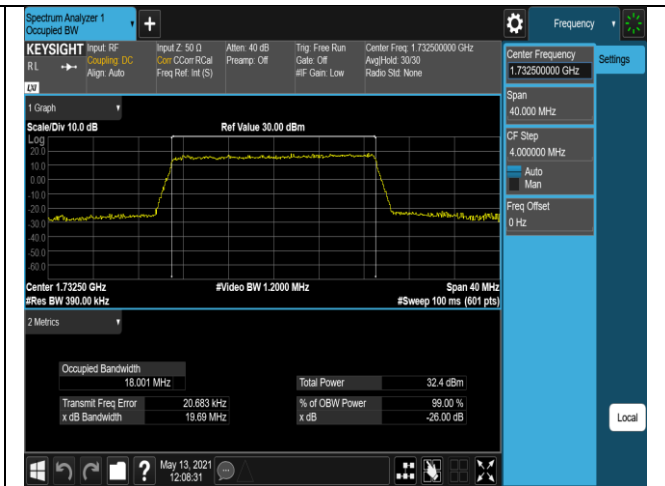

Band4-15MHz-16QAM-20025-75RB#0

Band4-15MHz-16QAM-20175-75RB#0

Band4-15MHz-16QAM-20325-75RB#0

Band4-20MHz-QPSK-20050-100RB#0

Band4-20MHz-QPSK-20175-100RB#0

Band4-20MHz-QPSK-20300-100RB#0

Band4-20MHz-16QAM-20050-100RB#0