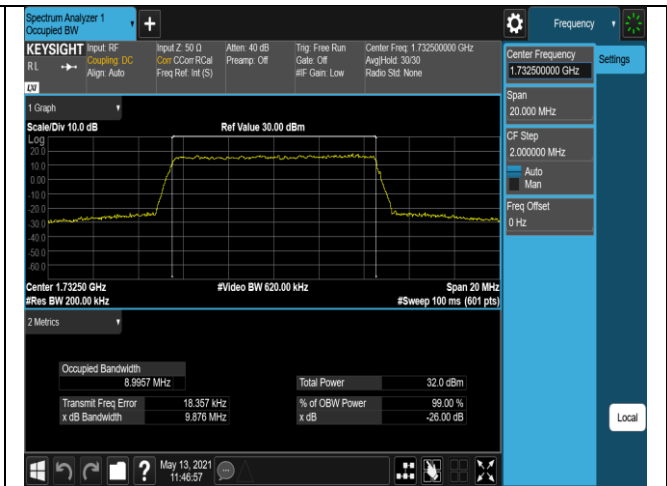

Band4-10MHz-QPSK-20350-50RB#0

Band4-10MHz-16QAM-20000-50RB#0

Band4-10MHz-16QAM-20175-50RB#0

Band4-10MHz-16QAM-20350-50RB#0

Band4-15MHz-QPSK-20025-75RB#0

Band4-15MHz-QPSK-20175-75RB#0

Band4-15MHz-QPSK-20325-75RB#0