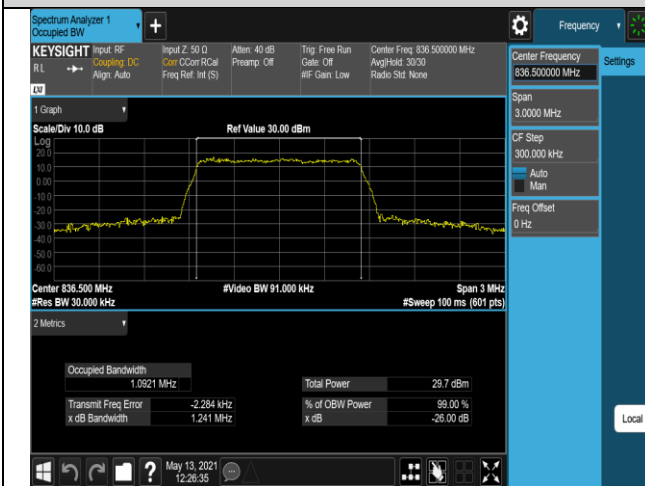

Band5-1.4MHz-16QAM-20525-6RB#0

Band5-3MHz-QPSK-20415-15RB#0