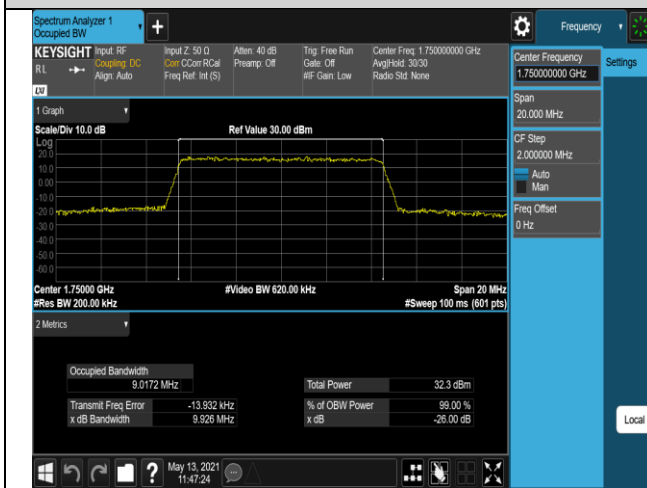

Band4-10MHz-QPSK-20350-50RB#0

Band4-10MHz-16QAM-20000-50RB#0

Band4-10MHz-16QAM-20175-50RB#0

Band4-10MHz-16QAM-20350-50RB#0

Band4-15MHz-QPSK-20025-75RB#0

Band4-15MHz-QPSK-20175-75RB#0

Band4-15MHz-QPSK-20325-75RB#0