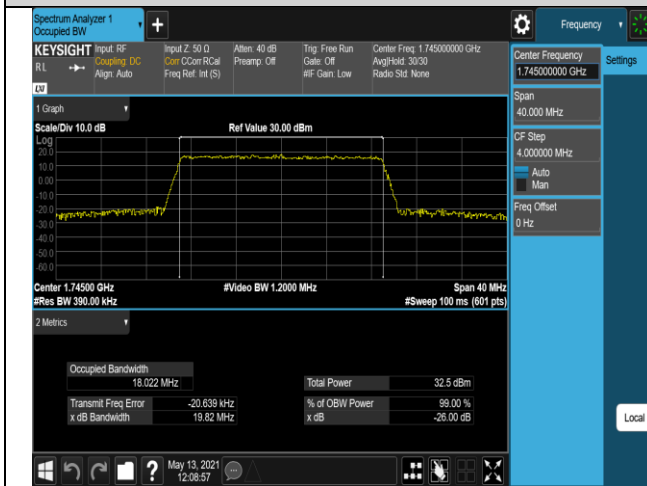

Band4-15MHz-16QAM-20025-75RB#0

Band4-15MHz-16QAM-20175-75RB#0

Band4-15MHz-16QAM-20325-75RB#0

Band4-20MHz-QPSK-20050-100RB#0

Band4-20MHz-QPSK-20175-100RB#0

Band4-20MHz-QPSK-20300-100RB#0

Band4-20MHz-16QAM-20050-100RB#0