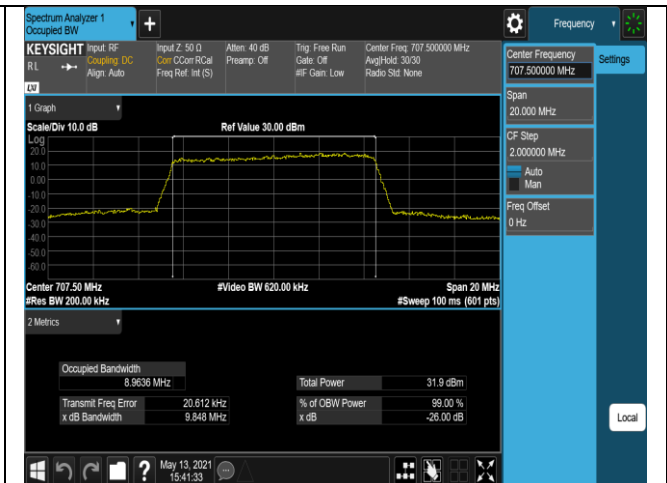

Band12-5MHz-16QAM-23095-25RB#0

Band12-5MHz-16QAM-23155-25RB#0

Band12-10MHz-QPSK-23060-50RB#0

Band12-10MHz-QPSK-23095-50RB#0

Band12-10MHz-QPSK-23130-50RB#0

Band12-10MHz-16QAM-23060-50RB#0

Band12-10MHz-16QAM-23095-50RB#0