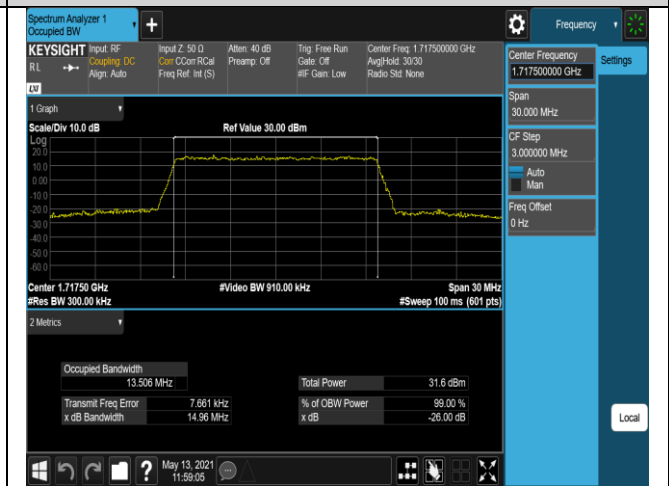

Band4-15MHz-16QAM-20025-75RB#0

Band4-15MHz-16QAM-20325-75RB#0