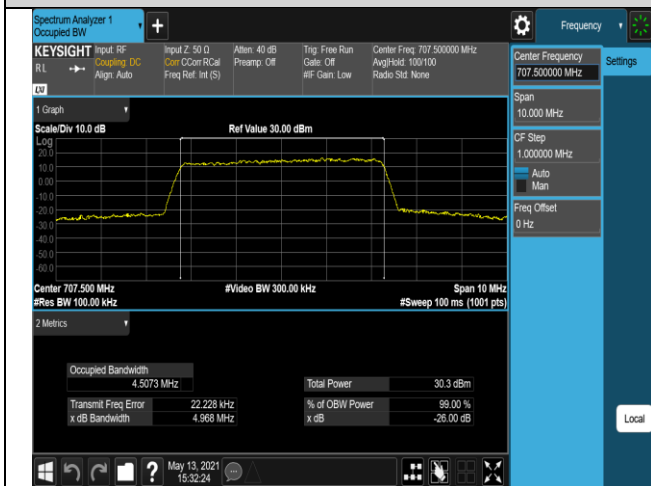

Band12-5MHz-16QAM-23095-25RB#0

Band12-10MHz-QPSK-23060-50RB#0