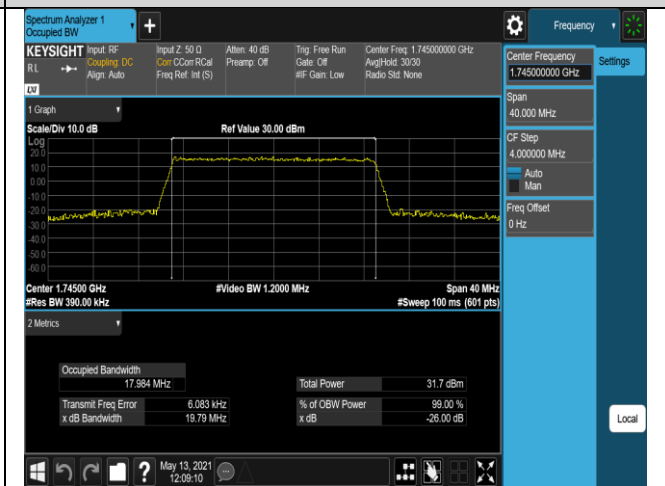

Band4-20MHz-16QAM-20300-100RB#0

Band5-1.4MHz-QPSK-20525-6RB#0