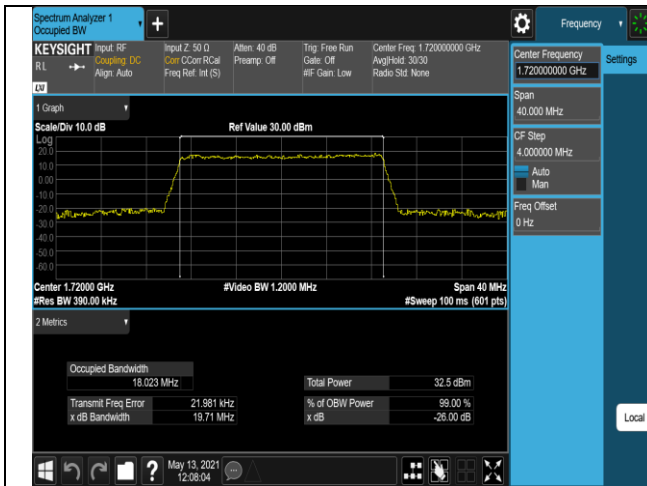

Band4-15MHz-16QAM-20025-75RB#0

Band4-15MHz-16QAM-20175-75RB#0

Band4-15MHz-16QAM-20325-75RB#0

Band4-20MHz-QPSK-20050-100RB#0

Band4-20MHz-QPSK-20175-100RB#0

Band4-20MHz-QPSK-20300-100RB#0

Band4-20MHz-16QAM-20050-100RB#0