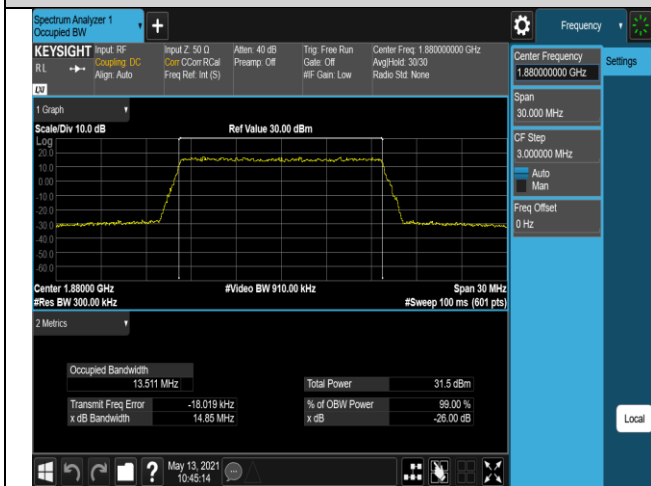

Band2-20MHz-QPSK-18700-100RB#0