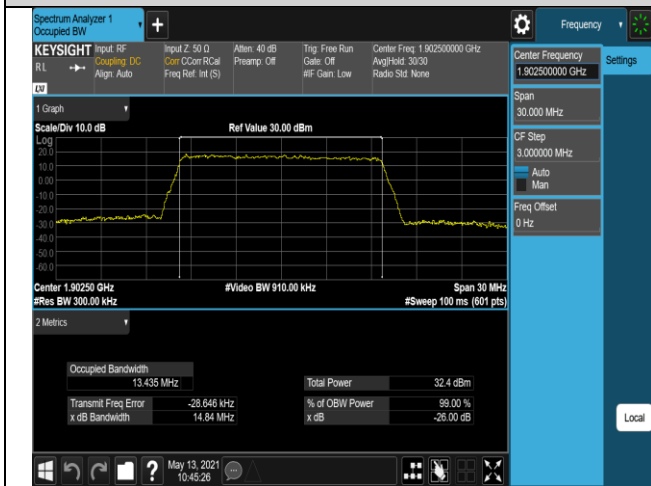

Band2-10MHz-16QAM-18650-50RB#0

Band2-10MHz-16QAM-18900-50RB#0

Band2-10MHz-16QAM-19150-50RB#0

Band2-15MHz-QPSK-18675-75RB#0

Band2-15MHz-QPSK-18900-75RB#0

Band2-15MHz-QPSK-19125-75RB#0

Band2-15MHz-16QAM-18675-75RB#0