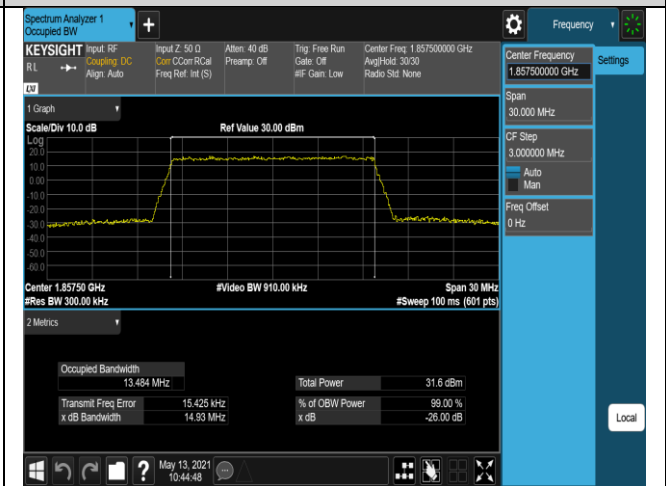

Band2-15MHz-16QAM-19125-75RB#0