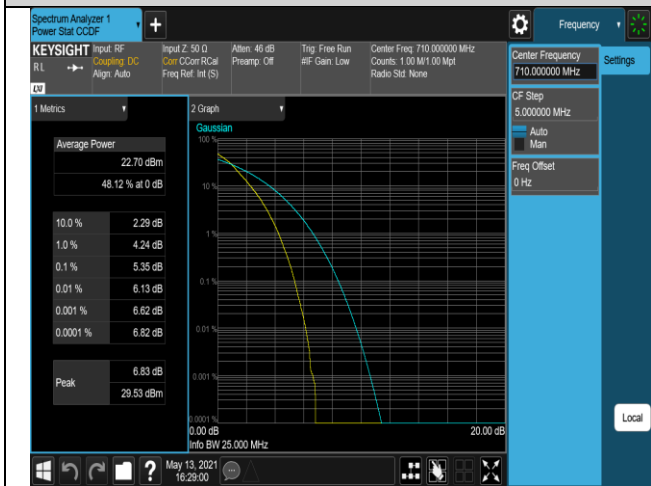

Note: EIRP (dBm) = Average power (dBm) + Antenna Gain (dBi). (For LTE Band 2/4/66)

ERP (dBm) = EIRP (dBm) - 2.15 (dB). (For LTE Band 5/12/17)

Appendix B: Peak-to-Average Ratio(CCDF)

Test Result

Band	Bandwidth	Modulation	Channel	RB Configuration	Result(dB)	Limit(dB)	Verdict
Band2	20MHz	QPSK	18900	100RB#0	5.88	13	PASS
Band2	20MHz	16QAM	18900	100RB#0	6.55	13	PASS
Band4	20MHz	QPSK	20175	100RB#0	5.74	13	PASS
Band4	20MHz	16QAM	20175	100RB#0	6.51	13	PASS
Band5	10MHz	QPSK	20525	50RB#0	4.96	13	PASS
Band5	10MHz	16QAM	20525	50RB#0	5.69	13	PASS
Band12	10MHz	QPSK	23095	50RB#0	5.63	13	PASS
Band12	10MHz	16QAM	23095	50RB#0	6.45	13	PASS
Band17	10MHz	QPSK	23790	50RB#0	5.35	13	PASS
Band17	10MHz	16QAM	23790	50RB#0	6.19	13	PASS
Band66	20MHz	QPSK	132322	100RB#0	5.80	13	PASS
Band66	20MHz	16QAM	132322	100RB#0	6.55	13	PASS

Test Graphs

Band17-10MHz-QPSK-23790-50RB#0

Band17-10MHz-16QAM-23790-50RB#0

Band66-20MHz-QPSK-132322-100RB#0

Band66-20MHz-16QAM-132322-100RB#0

Band66-20MHz-QPSK-132322-100RB#0

Band66-20MHz-16QAM-132322-100RB#0