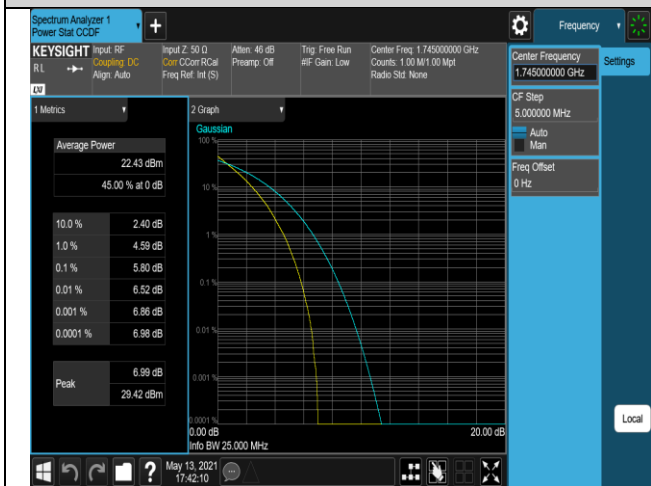

Note: EIRP (dBm) = Average power (dBm) + Antenna Gain (dBi). (For LTE Band 2/4/66)

ERP (dBm) = EIRP (dBm) - 2.15 (dB). (For LTE Band 5/12/17)

Appendix B: Peak-to-Average Ratio(CCDF)

Test Result

Band	Bandwidth	Modulation	Channel	RB Configuration	Result(dB)	Limit(dB)	Verdict
Band2	20MHz	QPSK	18900	100RB#0	5.88	13	PASS
Band2	20MHz	16QAM	18900	100RB#0	6.55	13	PASS
Band4	20MHz	QPSK	20175	100RB#0	5.74	13	PASS
Band4	20MHz	16QAM	20175	100RB#0	6.51	13	PASS
Band5	10MHz	QPSK	20525	50RB#0	4.96	13	PASS
Band5	10MHz	16QAM	20525	50RB#0	5.69	13	PASS
Band12	10MHz	QPSK	23095	50RB#0	5.63	13	PASS
Band12	10MHz	16QAM	23095	50RB#0	6.45	13	PASS
Band17	10MHz	QPSK	23790	50RB#0	5.35	13	PASS
Band17	10MHz	16QAM	23790	50RB#0	6.19	13	PASS
Band66	20MHz	QPSK	132322	100RB#0	5.80	13	PASS
Band66	20MHz	16QAM	132322	100RB#0	6.55	13	PASS

Test Graphs

Band17-10MHz-QPSK-23790-50RB#0

Band17-10MHz-16QAM-23790-50RB#0

Band66-20MHz-QPSK-132322-100RB#0

Band66-20MHz-16QAM-132322-100RB#0

Band66-20MHz-QPSK-132322-100RB#0

Band66-20MHz-16QAM-132322-100RB#0