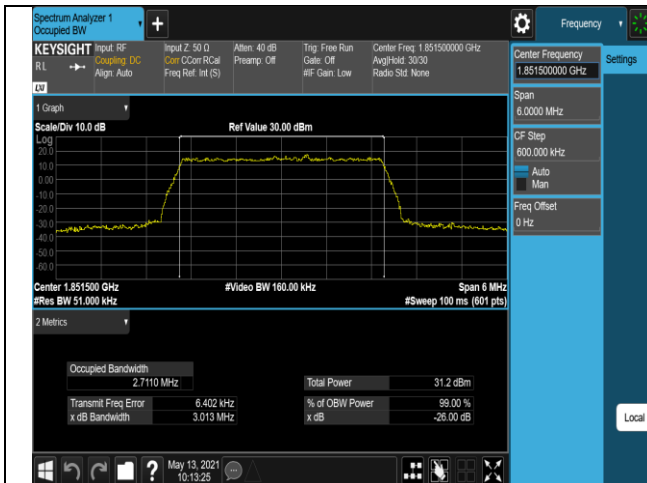

Band2-3MHz-QPSK-19185-15RB#0