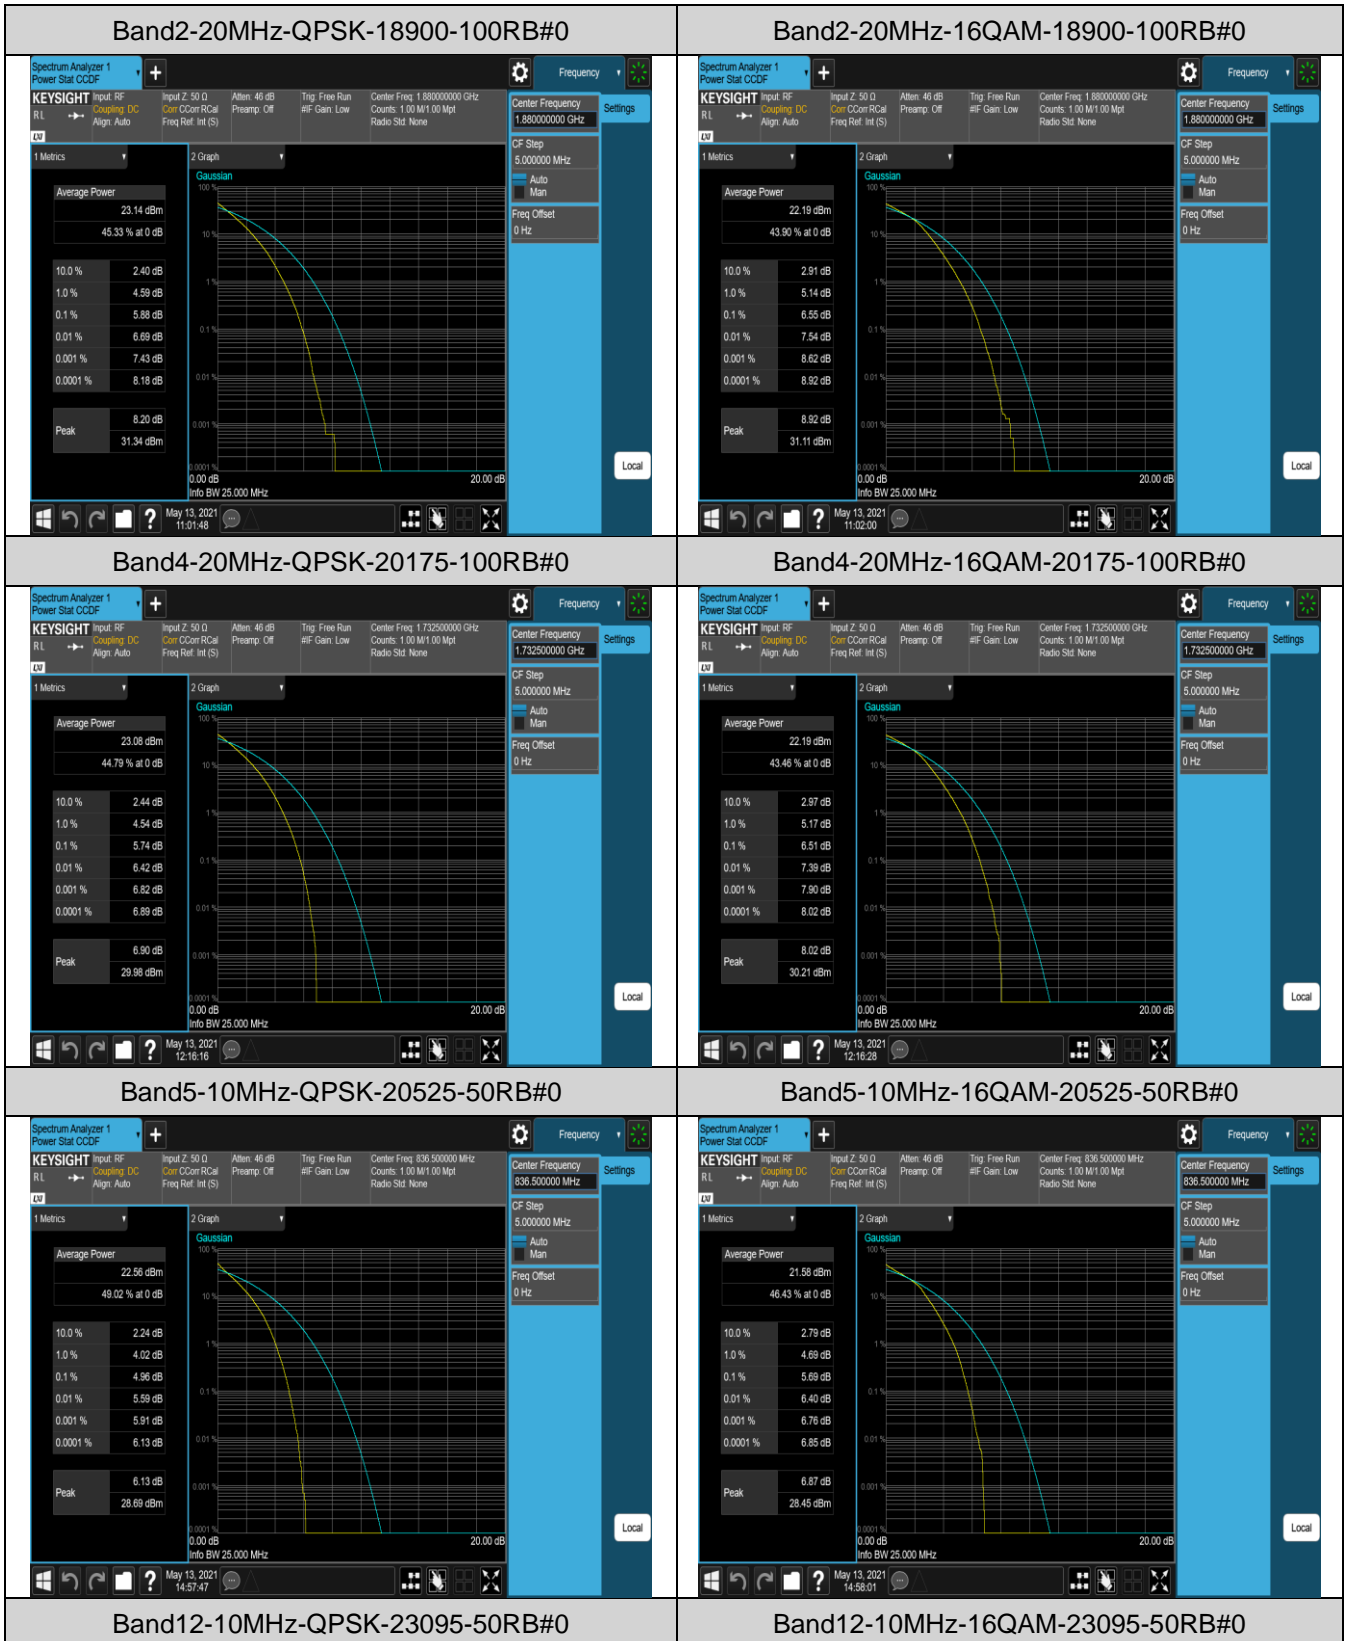

Test Graphs