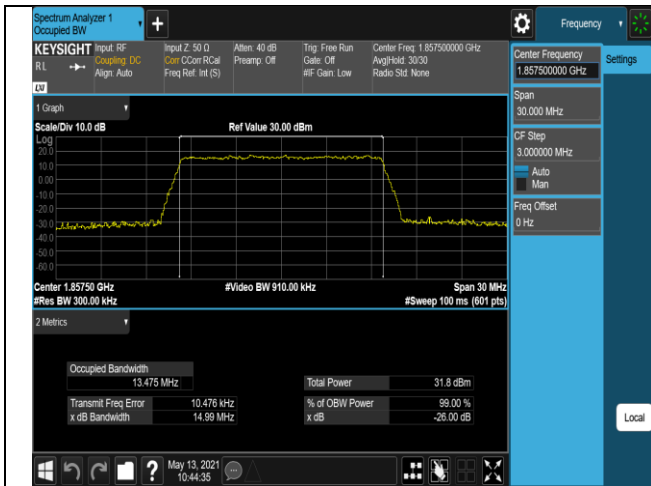

Band2-10MHz-16QAM-18650-50RB#0

Band2-10MHz-16QAM-18900-50RB#0

Band2-10MHz-16QAM-19150-50RB#0

Band2-15MHz-QPSK-18675-75RB#0

Band2-15MHz-QPSK-18900-75RB#0

Band2-15MHz-QPSK-19125-75RB#0

Band2-15MHz-16QAM-18675-75RB#0