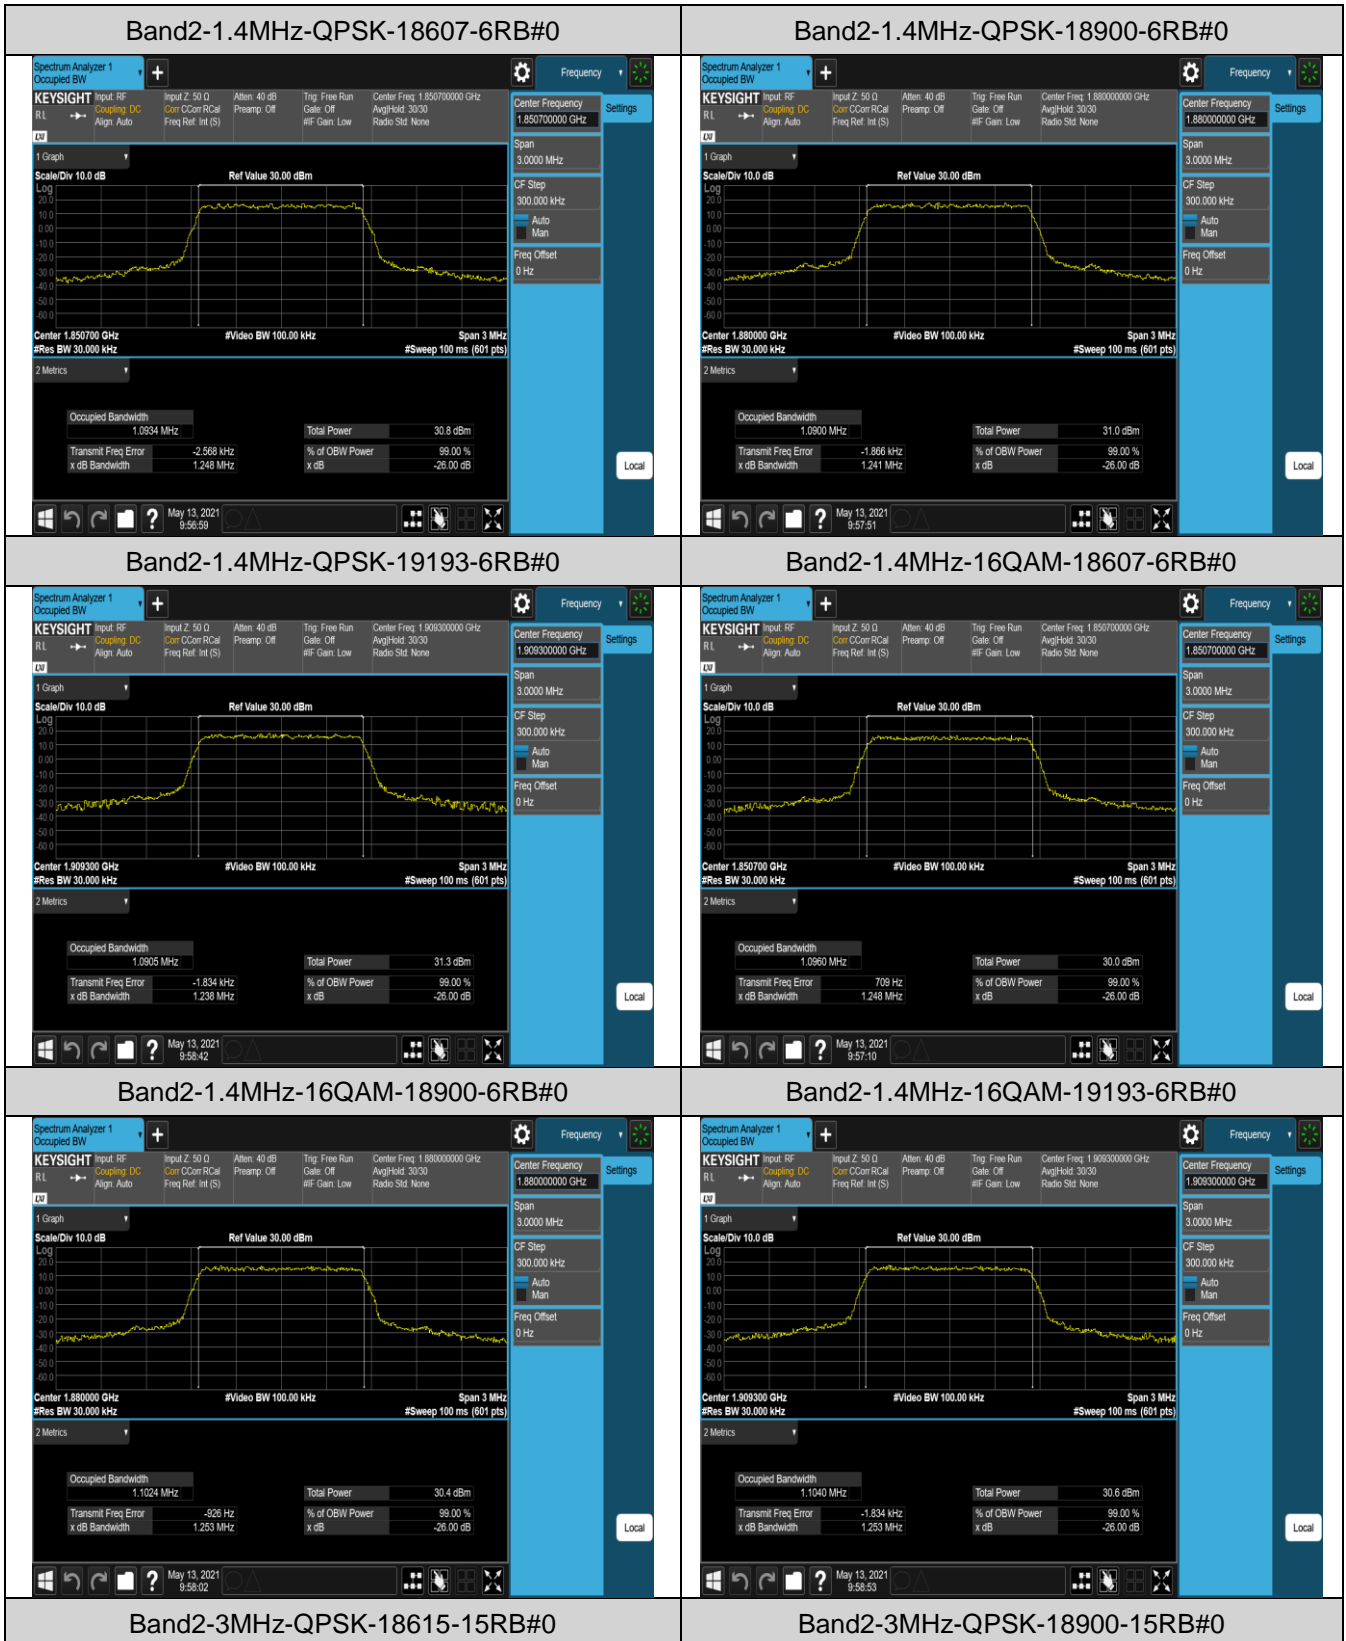

Test Graphs