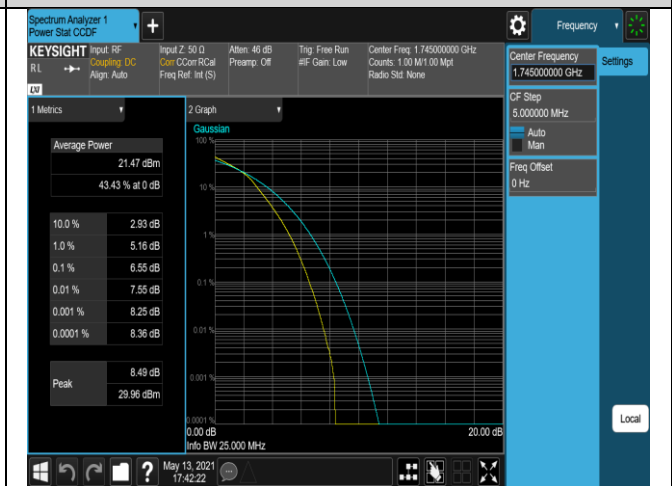

Note: EIRP (dBm) = Average power (dBm) + Antenna Gain (dBi). (For LTE Band 2/4/66)

ERP (dBm) = EIRP (dBm) - 2.15 (dB). (For LTE Band 5/12/17)

Appendix B: Peak-to-Average Ratio(CCDF)

Test Result

Band	Bandwidth	Modulation	Channel	RB Configuration	Result(dB)	Limit(dB)	Verdict
Band2	20MHz	QPSK	18900	100RB#0	5.88	13	PASS
Band2	20MHz	16QAM	18900	100RB#0	6.55	13	PASS
Band4	20MHz	QPSK	20175	100RB#0	5.74	13	PASS
Band4	20MHz	16QAM	20175	100RB#0	6.51	13	PASS
Band5	10MHz	QPSK	20525	50RB#0	4.96	13	PASS
Band5	10MHz	16QAM	20525	50RB#0	5.69	13	PASS
Band12	10MHz	QPSK	23095	50RB#0	5.63	13	PASS
Band12	10MHz	16QAM	23095	50RB#0	6.45	13	PASS
Band17	10MHz	QPSK	23790	50RB#0	5.35	13	PASS
Band17	10MHz	16QAM	23790	50RB#0	6.19	13	PASS
Band66	20MHz	QPSK	132322	100RB#0	5.80	13	PASS
Band66	20MHz	16QAM	132322	100RB#0	6.55	13	PASS

Test Graphs

Band17-10MHz-QPSK-23790-50RB#0

Band17-10MHz-16QAM-23790-50RB#0

Band66-20MHz-QPSK-132322-100RB#0

Band66-20MHz-16QAM-132322-100RB#0

Band66-20MHz-QPSK-132322-100RB#0

Band66-20MHz-16QAM-132322-100RB#0