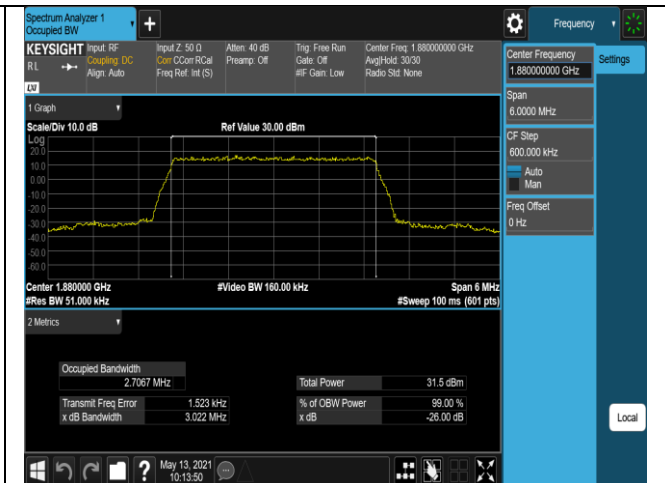

Band2-3MHz-16QAM-18615-15RB#0