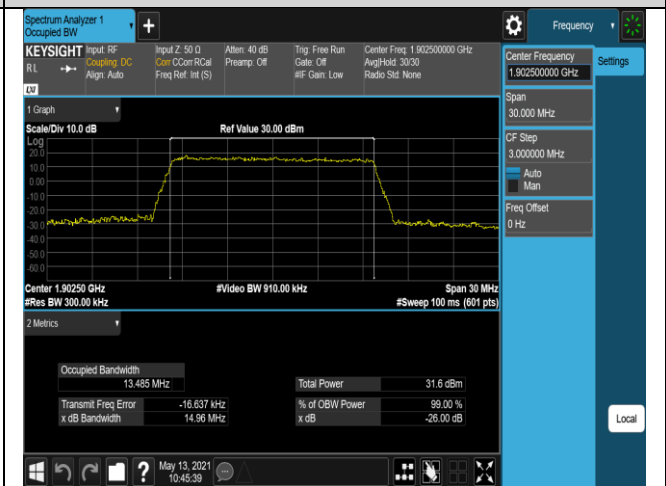

Band2-20MHz-QPSK-18900-100RB#0