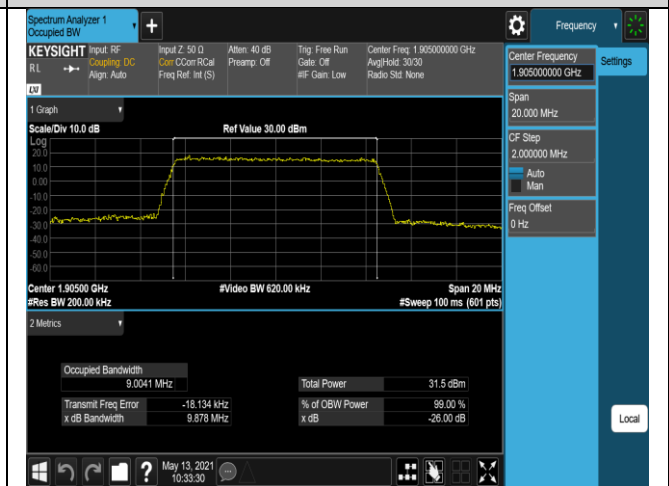

Band2-10MHz-16QAM-18650-50RB#0

Band2-10MHz-16QAM-18900-50RB#0

Band2-10MHz-16QAM-19150-50RB#0

Band2-15MHz-QPSK-18675-75RB#0

Band2-15MHz-QPSK-18900-75RB#0

Band2-15MHz-QPSK-19125-75RB#0

Band2-15MHz-16QAM-18675-75RB#0