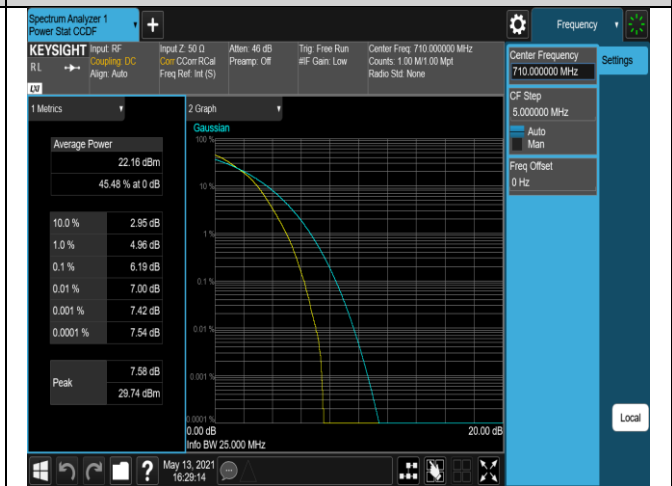

Note: EIRP (dBm) = Average power (dBm) + Antenna Gain (dBi). (For LTE Band 2/4/66)

ERP (dBm) = EIRP (dBm) - 2.15 (dB). (For LTE Band 5/12/17)

Appendix B: Peak-to-Average Ratio(CCDF)

Test Result

Band	Bandwidth	Modulation	Channel	RB Configuration	Result(dB)	Limit(dB)	Verdict
Band2	20MHz	QPSK	18900	100RB#0	5.88	13	PASS
Band2	20MHz	16QAM	18900	100RB#0	6.55	13	PASS
Band4	20MHz	QPSK	20175	100RB#0	5.74	13	PASS
Band4	20MHz	16QAM	20175	100RB#0	6.51	13	PASS
Band5	10MHz	QPSK	20525	50RB#0	4.96	13	PASS
Band5	10MHz	16QAM	20525	50RB#0	5.69	13	PASS
Band12	10MHz	QPSK	23095	50RB#0	5.63	13	PASS
Band12	10MHz	16QAM	23095	50RB#0	6.45	13	PASS
Band17	10MHz	QPSK	23790	50RB#0	5.35	13	PASS
Band17	10MHz	16QAM	23790	50RB#0	6.19	13	PASS
Band66	20MHz	QPSK	132322	100RB#0	5.80	13	PASS
Band66	20MHz	16QAM	132322	100RB#0	6.55	13	PASS

Test Graphs

Band17-10MHz-QPSK-23790-50RB#0

Band17-10MHz-16QAM-23790-50RB#0

Band66-20MHz-QPSK-132322-100RB#0

Band66-20MHz-16QAM-132322-100RB#0

Band66-20MHz-QPSK-132322-100RB#0

Band66-20MHz-16QAM-132322-100RB#0