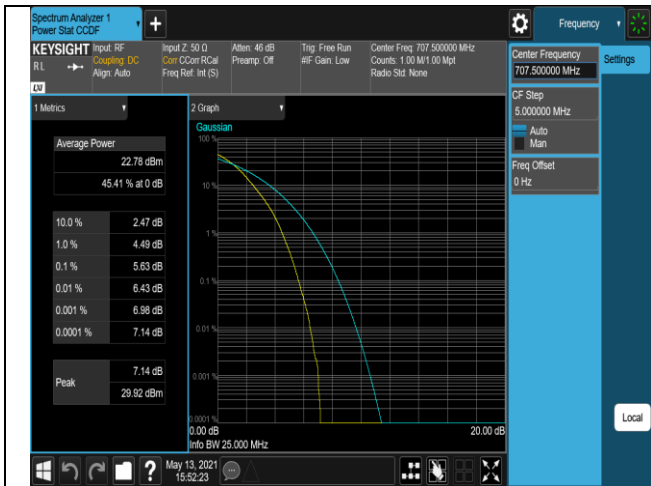

Band17-10MHz-QPSK-23790-50RB#0