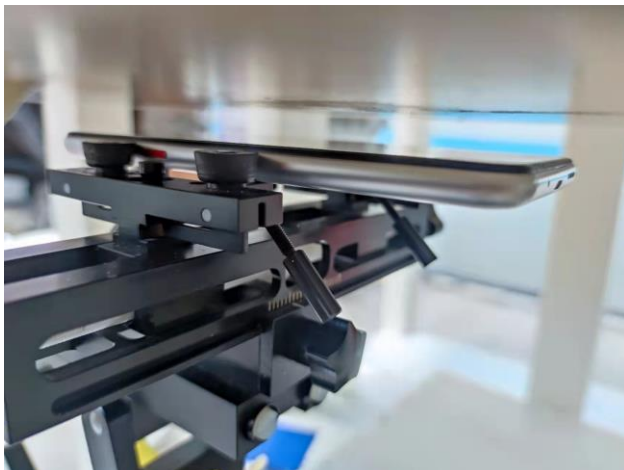

EUT Photos (Model: Elite B65)

EUT Antenna Locations

SAR Test Setup Photos

Head

Right Cheek

Right Tilted

Left Cheek

Left Tilted

Body

Front side (10mm)

Back side(10mm)

Left side(10mm)

Right side(10mm)

Top side(10mm)

Bottom side(10mm)