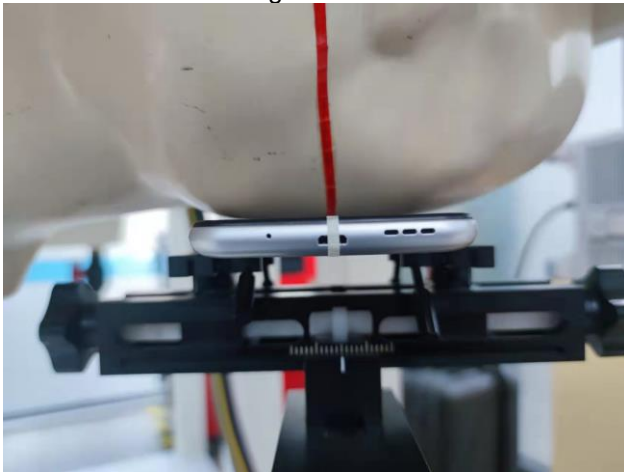

EUT Photos (Model: Elite B65)

EUT Antenna Locations

SAR Test Setup Photos

Head

Right Cheek

Right Tilted

Left Cheek

Left Tilted

Body

Front side (10mm)

Back side(10mm)

Left side(10mm)

Right side(10mm)

Top side(10mm)

Bottom side(10mm)