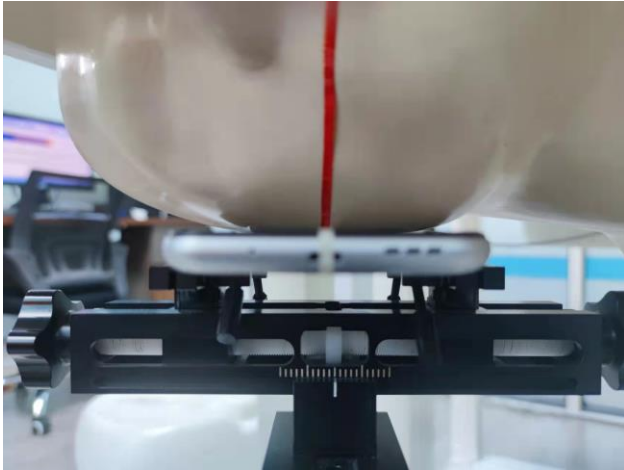

EUT Photos (Model: Elite B65)

EUT Antenna Locations

SAR Test Setup Photos

Head

Right Cheek

Right Tilted

Left Cheek

Left Tilted

Body

Front side (10mm)

Back side(10mm)

Left side(10mm)

Right side(10mm)

Top side(10mm)

Bottom side(10mm)