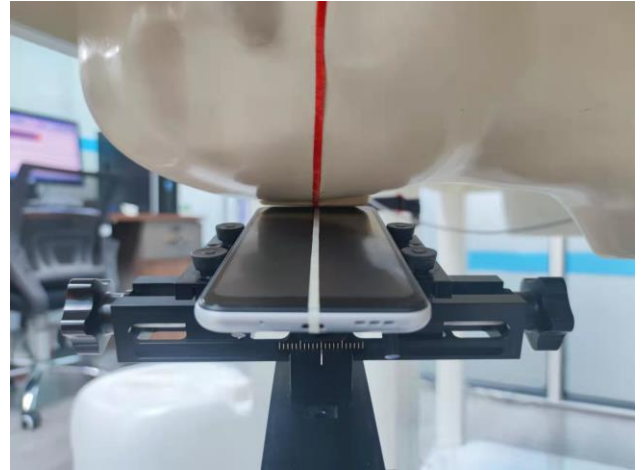

EUT Photos (Model: Elite B65)

EUT Antenna Locations

SAR Test Setup Photos

Head

Right Cheek

Right Tilted

Left Cheek

Left Tilted

Body

Front side (10mm)

Back side(10mm)

Left side(10mm)

Right side(10mm)

Top side(10mm)

Bottom side(10mm)