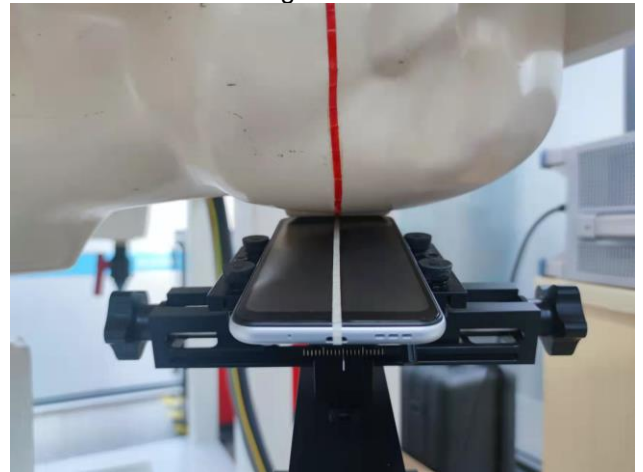

EUT Photos (Model: Elite B65)

EUT Antenna Locations

SAR Test Setup Photos

Head

Right Cheek

Right Tilted

Left Cheek

Left Tilted

Body

Front side (10mm)

Back side(10mm)

Left side(10mm)

Right side(10mm)

Top side(10mm)

Bottom side(10mm)