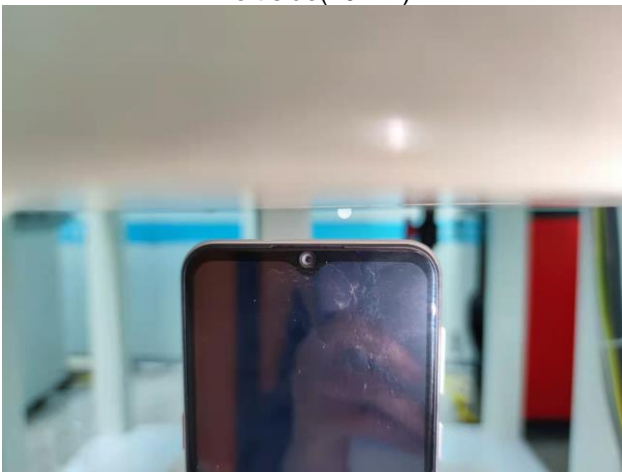

EUT Photos (Model: Elite B65)

EUT Antenna Locations

SAR Test Setup Photos

Head

Right Cheek

Right Tilted

Left Cheek

Left Tilted

Body

Front side (10mm)

Back side(10mm)

Left side(10mm)

Right side(10mm)

Top side(10mm)

Bottom side(10mm)