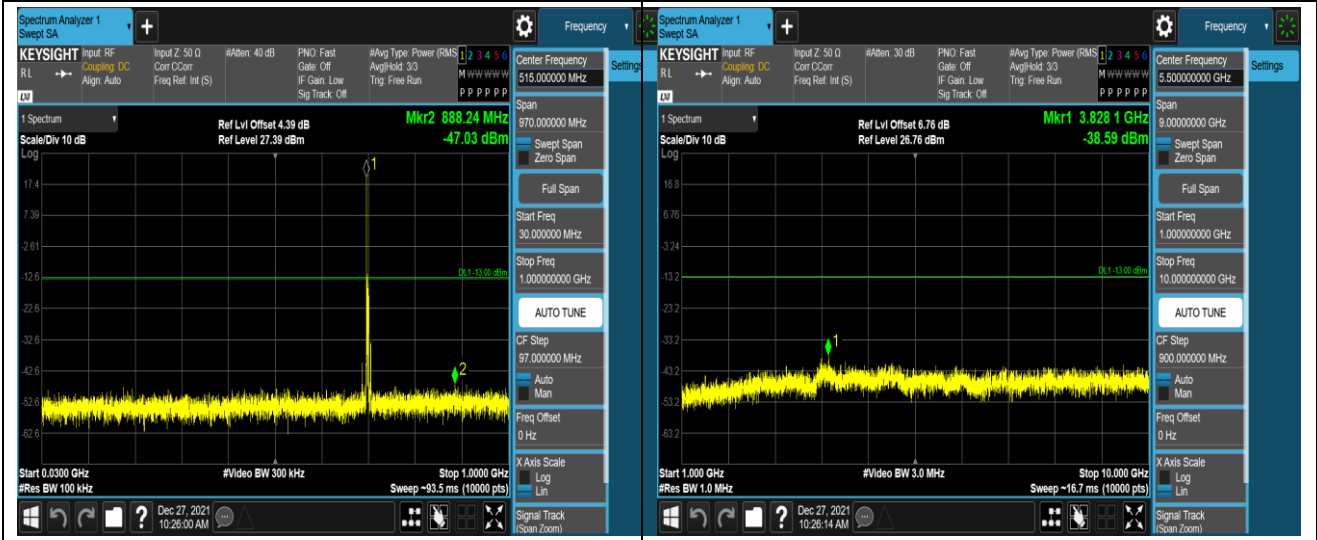

Band17-5MHz-16QAM-23755-1RB#0-Range1:30~1000MHz

Band17-5MHz-16QAM-23790-1RB#0-Range2:1000~10000MHz

Band17-5MHz-16QAM-23755-1RB#0-Range2:1000~10000MHz

Band17-5MHz-16QAM-23790-1RB#0-Range1:30~1000MHz