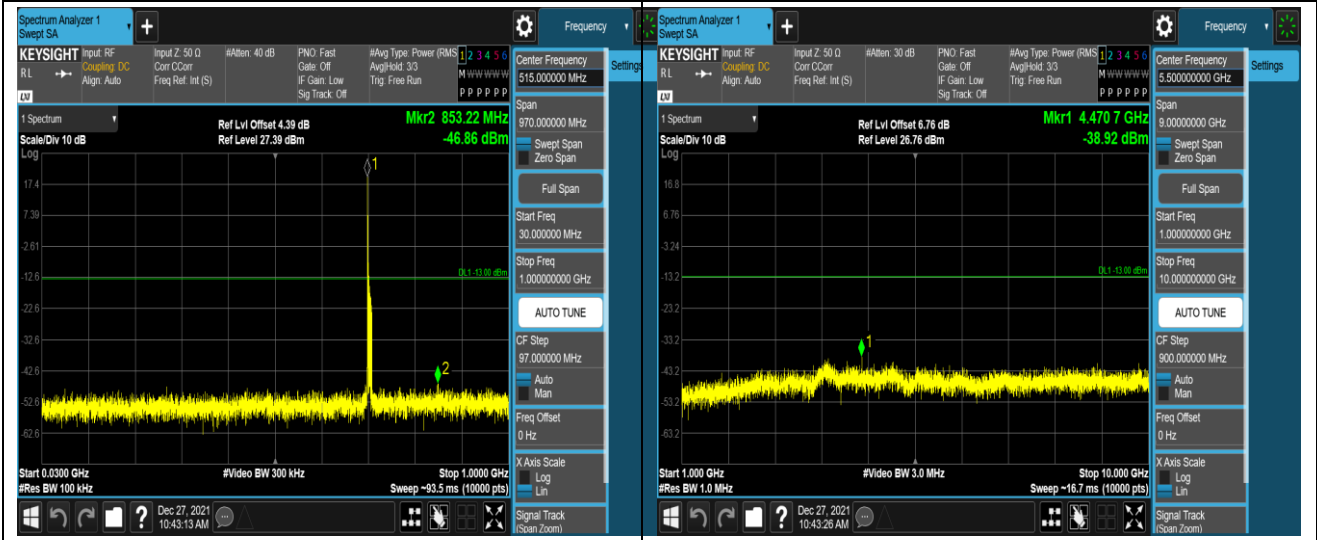

Band17-5MHz-16QAM-23755-1RB#0-Range2:1000~10000MHz

Band17-5MHz-16QAM-23790-1RB#0-Range1:30~1000MHz

Band17-5MHz-16QAM-23790-1RB#0-Range2:1000~10000MHz

Band17-10MHz-QPSK-23800-1RB#0-Range1:30~1000MHz

Band17-10MHz-QPSK-23800-1RB#0-Range2:1000~10000MHz