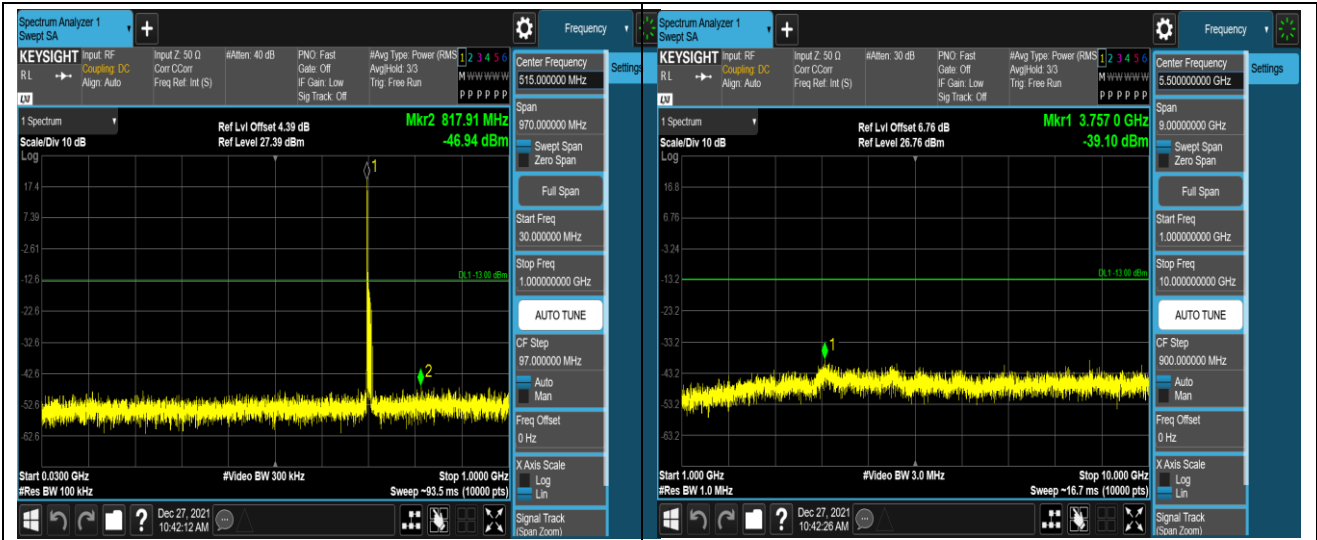

Band17-5MHz-16QAM-23755-1RB#0-Range2:1000~10000MHz

Band17-5MHz-16QAM-23790-1RB#0-Range1:30~1000MHz

Band17-5MHz-16QAM-23790-1RB#0-Range2:1000~10000MHz

Band17-10MHz-QPSK-23800-1RB#0-Range1:30~1000MHz

Band17-10MHz-QPSK-23800-1RB#0-Range2:1000~10000MHz