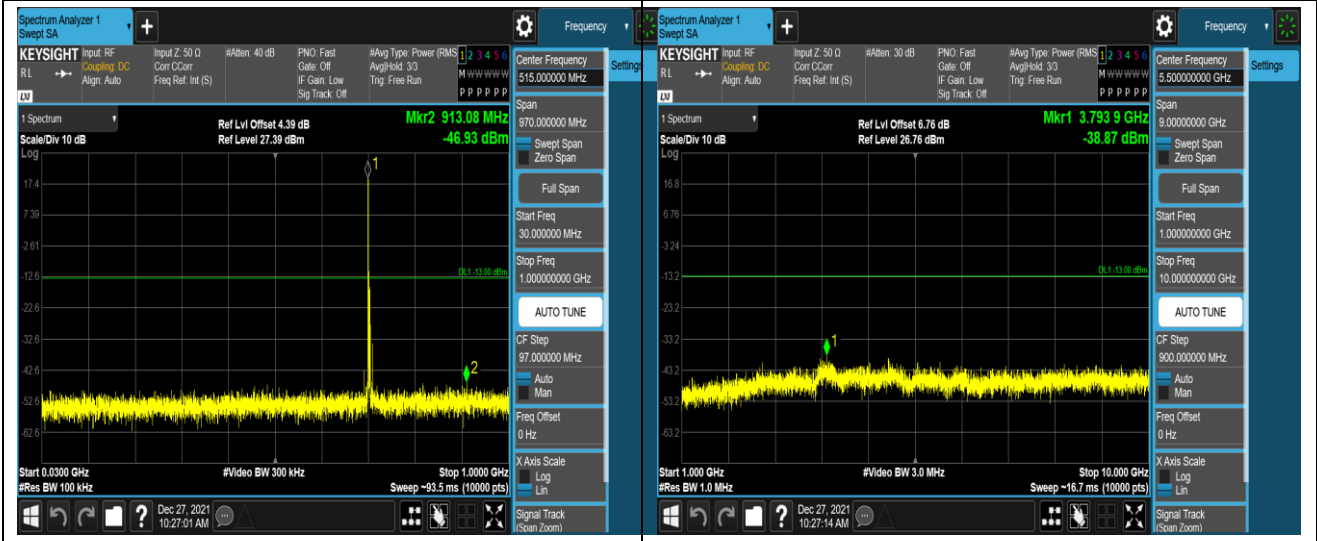

Band17-5MHz-16QAM-23790-1RB#0-Range1:30~1000MHz

Band17-5MHz-16QAM-23790-1RB#0-Range2:1000~10000MHz