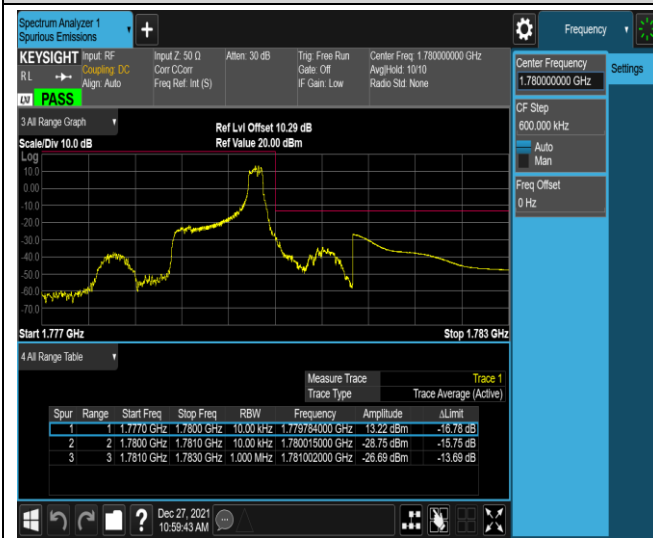

Band66-1.4MHz-QPSK-132665-1RB#5

Band66-1.4MHz-16QAM-131979-1RB#0