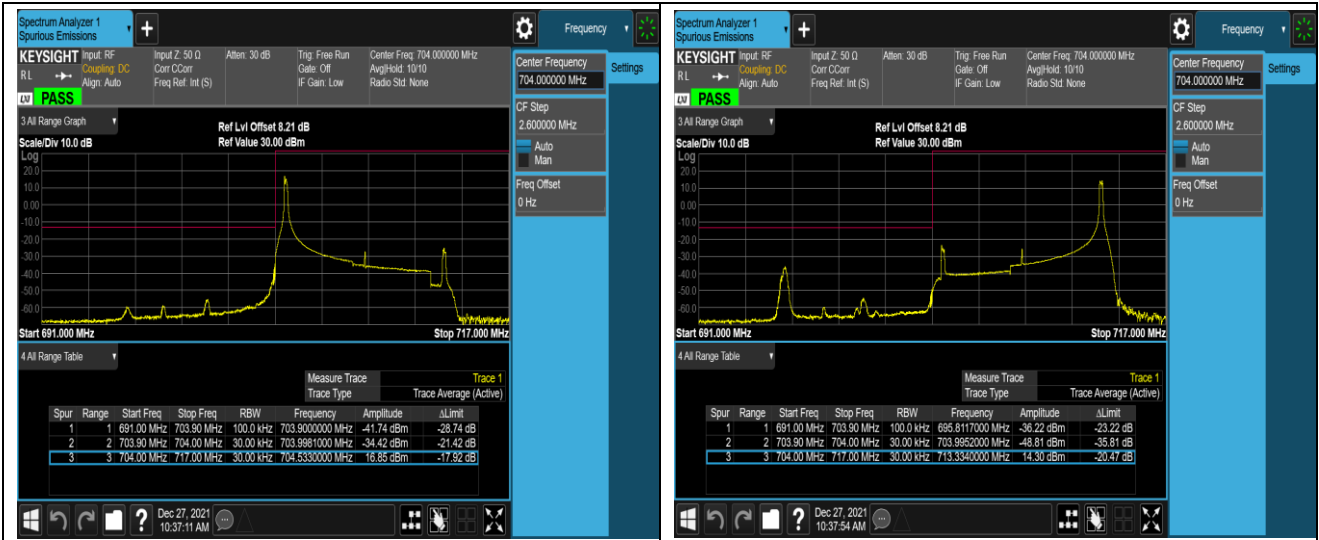

Band17-10MHz-QPSK-23800-1RB#0

Band17-10MHz-QPSK-23800-1RB#49

Band17-10MHz-QPSK-23800-50RB#0

Band17-10MHz-16QAM-23780-1RB#0

Band17-10MHz-16QAM-23780-1RB#49

Band17-10MHz-16QAM-23780-50RB#0

Band17-10MHz-16QAM-23800-1RB#0