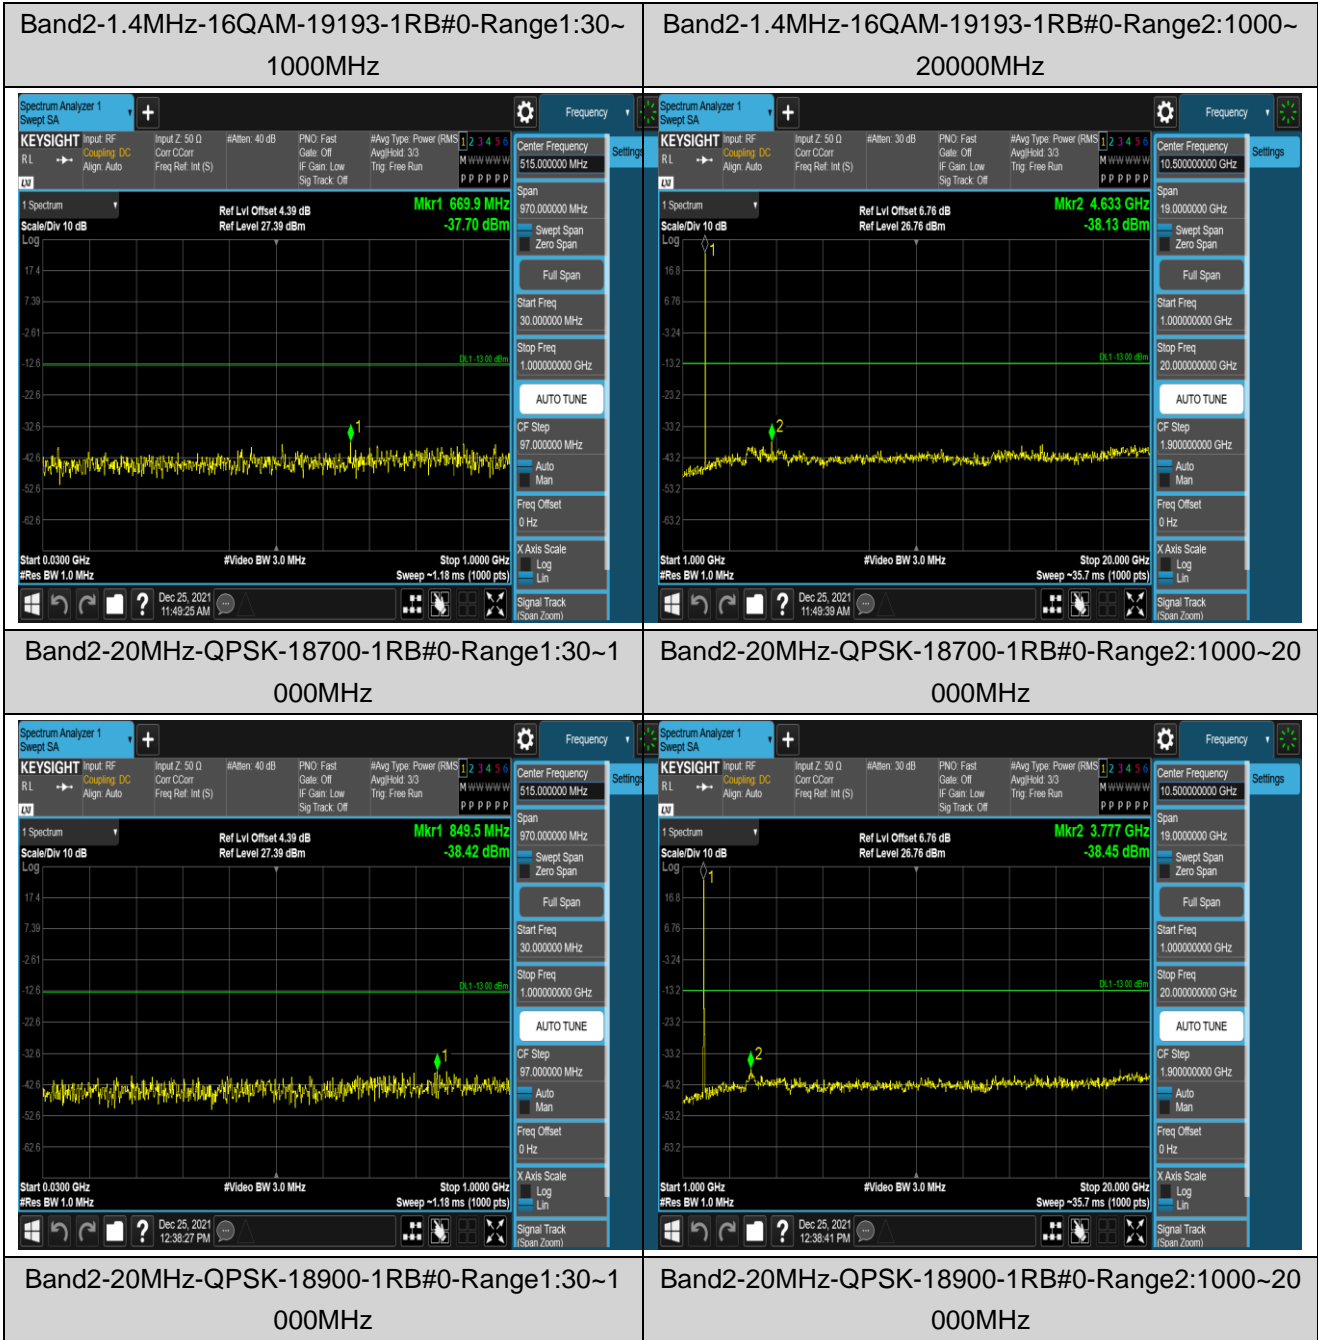

*Remark: All bandwidth and all modulation had been tested, but only the worst case data displayed in this report.*

Test Graphs

Band2-1.4MHz-16QAM-18607-1RB#0-Range1:30~1000MHz

Band2-1.4MHz-16QAM-18607-1RB#0-Range2:1000~20000MHz

Band2-1.4MHz-16QAM-18900-1RB#0-Range1:30~1000MHz

Band2-1.4MHz-16QAM-18900-1RB#0-Range2:1000~20000MHz

Band2-20MHz-QPSK-19100-1RB#0-Range1:30~1000MHz

Band2-20MHz-QPSK-19100-1RB#0-Range2:1000~20000MHz

Band2-20MHz-16QAM-18700-1RB#0-Range1:30~1000MHz

Band2-20MHz-16QAM-18700-1RB#0-Range2:1000~20000MHz