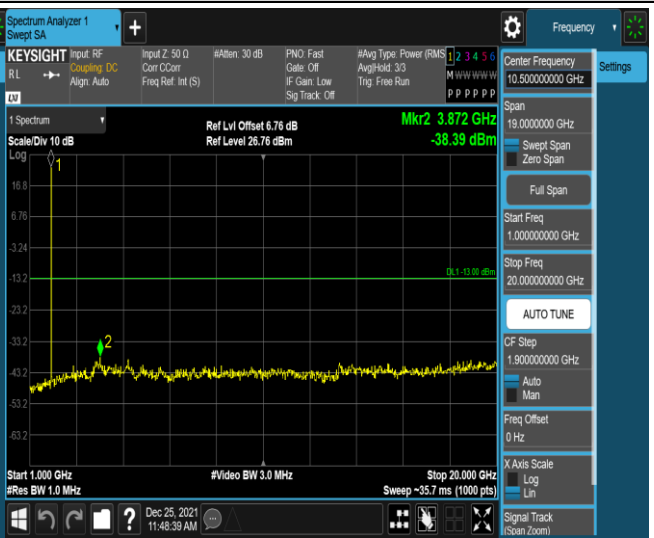

Band2-1.4MHz-16QAM-18900-1RB#0-Range2:1000~20000MHz