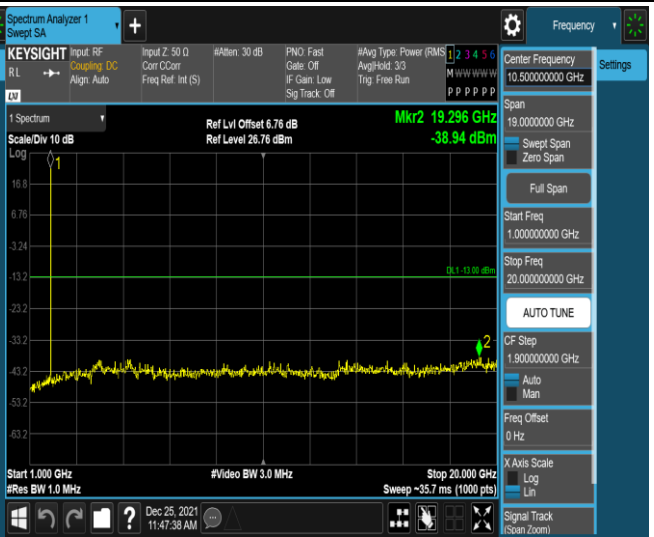

*Remark: All bandwidth and all modulation had been tested, but only the worst case data displayed in this report.*

Test Graphs

Band2-1.4MHz-16QAM-18607-1RB#0-Range1:30~1000MHz

Band2-1.4MHz-16QAM-18607-1RB#0-Range2:1000~20000MHz