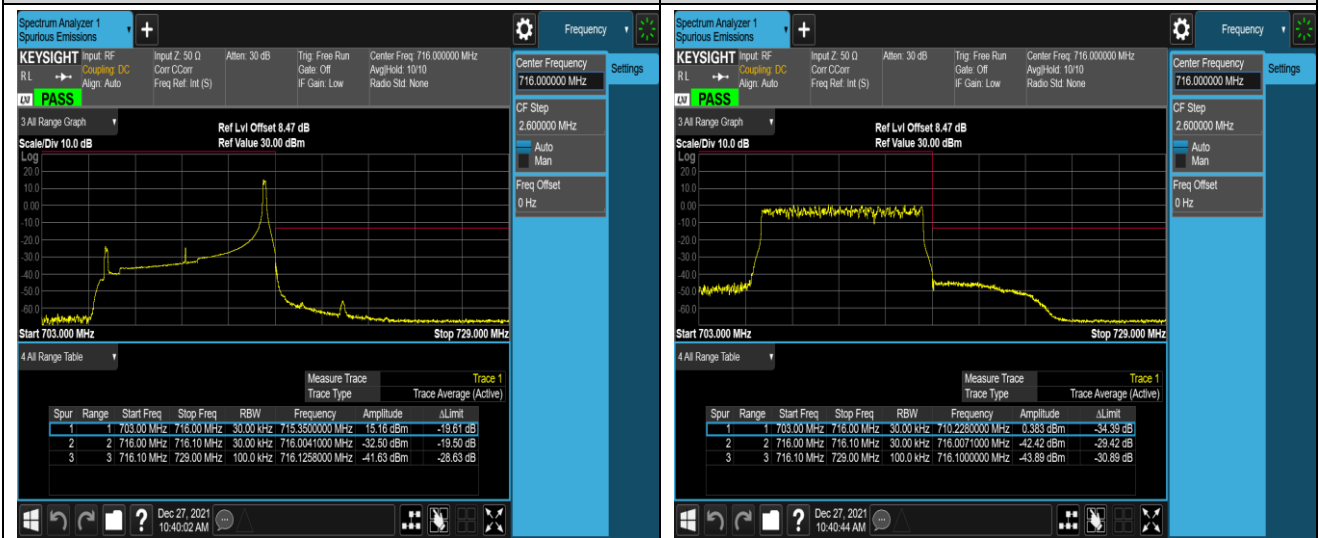

Band17-10MHz-16QAM-23800-1RB#49

Band17-10MHz-16QAM-23800-50RB#0

Band66-1.4MHz-QPSK-131979-1RB#0

Band66-1.4MHz-QPSK-131979-1RB#5