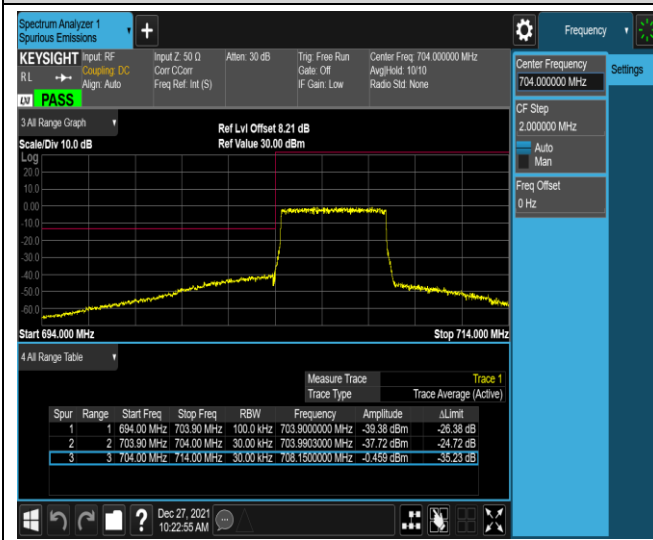

Band17-5MHz-16QAM-23755-25RB#0

Band17-5MHz-16QAM-23825-1RB#0

Band17-5MHz-16QAM-23825-1RB#24

Band17-5MHz-16QAM-23825-25RB#0

Band17-10MHz-QPSK-23780-1RB#0

Band17-10MHz-QPSK-23780-1RB#49

Band17-10MHz-QPSK-23780-50RB#0