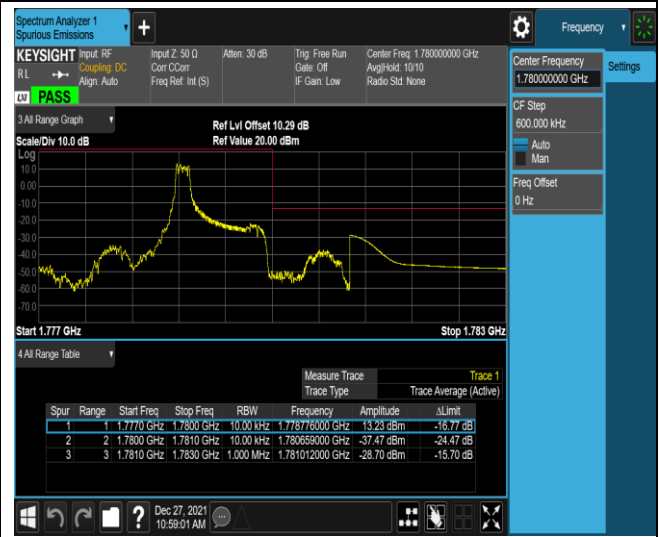

Band17-10MHz-16QAM-23800-1RB#49

Band17-10MHz-16QAM-23800-50RB#0

Band66-1.4MHz-QPSK-131979-1RB#0

Band66-1.4MHz-QPSK-131979-1RB#5

Band66-1.4MHz-QPSK-131979-6RB#0

Band66-1.4MHz-QPSK-132665-1RB#0

Band66-1.4MHz-QPSK-132665-1RB#5