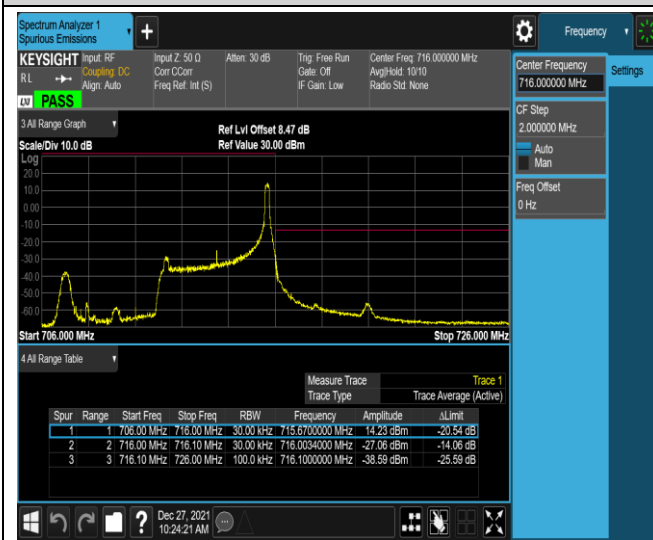

Band17-5MHz-16QAM-23755-25RB#0

Band17-5MHz-16QAM-23825-1RB#0

Band17-5MHz-16QAM-23825-1RB#24

Band17-5MHz-16QAM-23825-25RB#0

Band17-10MHz-QPSK-23780-1RB#0

Band17-10MHz-QPSK-23780-1RB#49

Band17-10MHz-QPSK-23780-50RB#0

Band17-10MHz-QPSK-23800-1RB#0

Band17-10MHz-QPSK-23800-1RB#49

Band17-10MHz-QPSK-23800-50RB#0

Band17-10MHz-16QAM-23780-1RB#0

Band17-10MHz-16QAM-23780-1RB#49

Band17-10MHz-16QAM-23780-50RB#0

Band17-10MHz-16QAM-23800-1RB#0