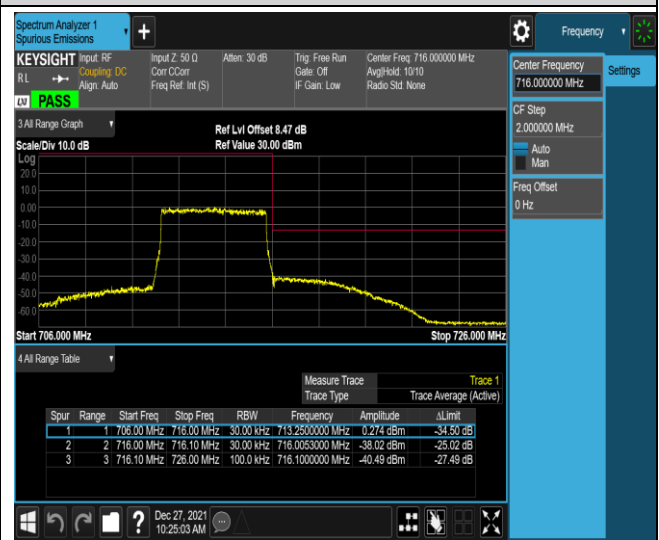

Band17-5MHz-16QAM-23755-25RB#0

Band17-5MHz-16QAM-23825-1RB#0

Band17-5MHz-16QAM-23825-1RB#24

Band17-5MHz-16QAM-23825-25RB#0

Band17-10MHz-QPSK-23780-1RB#0

Band17-10MHz-QPSK-23780-1RB#49

Band17-10MHz-QPSK-23780-50RB#0