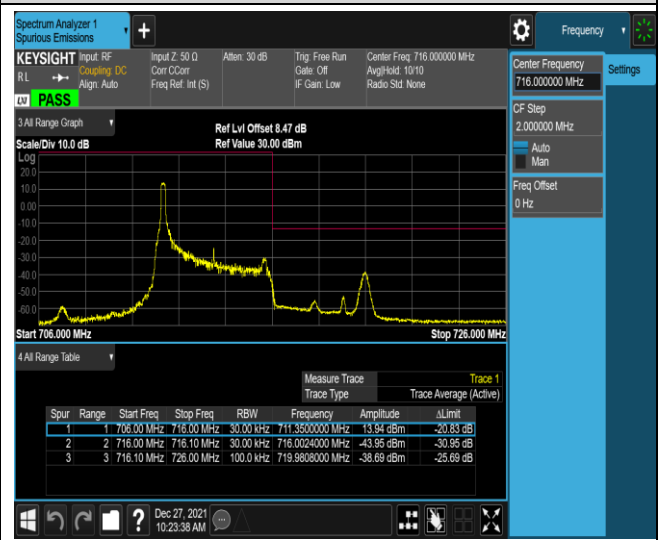

Band17-5MHz-16QAM-23755-25RB#0

Band17-5MHz-16QAM-23825-1RB#0

Band17-5MHz-16QAM-23825-1RB#24

Band17-5MHz-16QAM-23825-25RB#0

Band17-10MHz-QPSK-23780-1RB#0

Band17-10MHz-QPSK-23780-1RB#49

Band17-10MHz-QPSK-23780-50RB#0