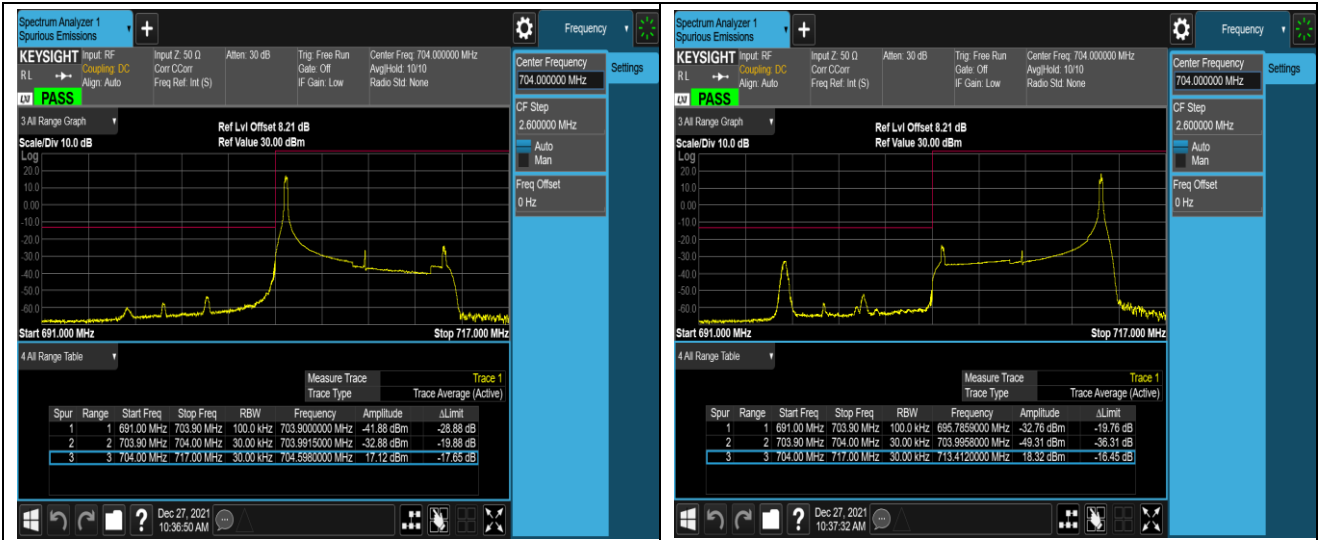

Band17-5MHz-16QAM-23755-25RB#0

Band17-5MHz-16QAM-23825-1RB#0

Band17-5MHz-16QAM-23825-1RB#24

Band17-5MHz-16QAM-23825-25RB#0

Band17-10MHz-QPSK-23780-1RB#0

Band17-10MHz-QPSK-23780-1RB#49

Band17-10MHz-QPSK-23780-50RB#0

Band17-10MHz-QPSK-23800-1RB#0

Band17-10MHz-QPSK-23800-1RB#49

Band17-10MHz-QPSK-23800-50RB#0

Band17-10MHz-16QAM-23780-1RB#0

Band17-10MHz-16QAM-23780-1RB#49

Band17-10MHz-16QAM-23780-50RB#0

Band17-10MHz-16QAM-23800-1RB#0