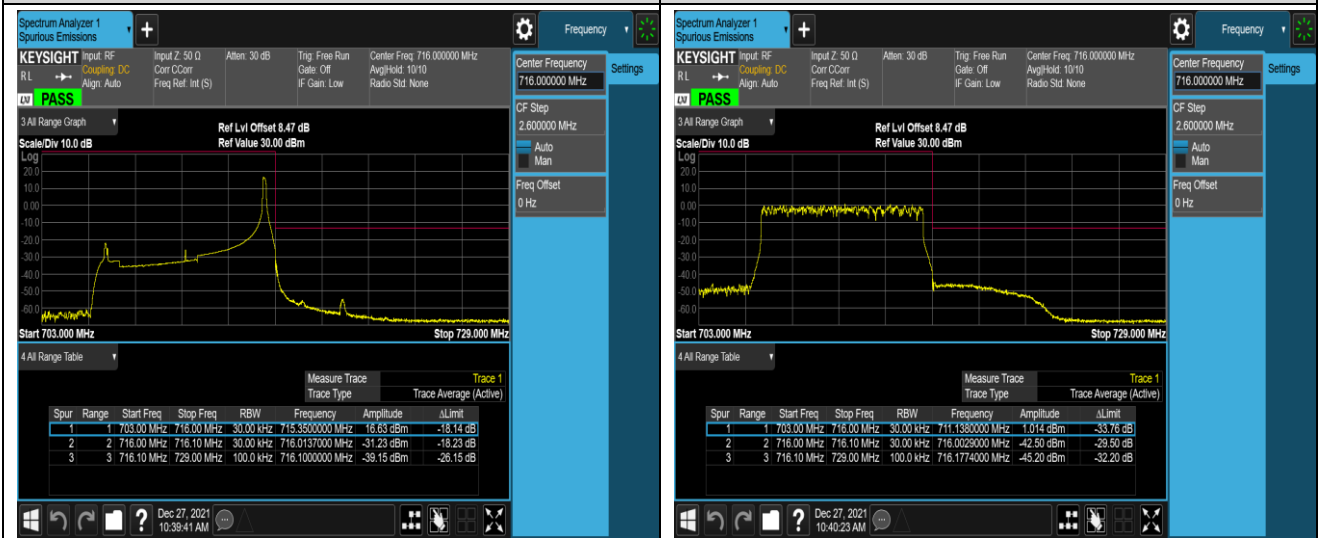

Band17-10MHz-QPSK-23800-1RB#49

Band17-10MHz-QPSK-23800-50RB#0

Band17-10MHz-16QAM-23780-1RB#0

Band17-10MHz-16QAM-23780-1RB#49