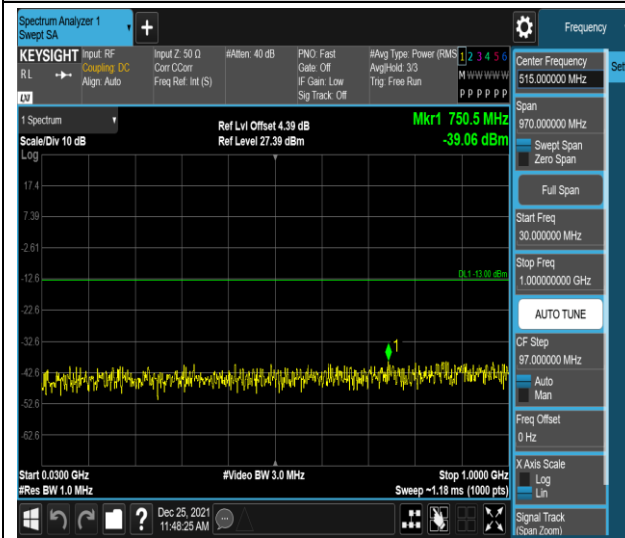

Band2-1.4MHz-16QAM-18900-1RB#0-Range1:30~1000MHz