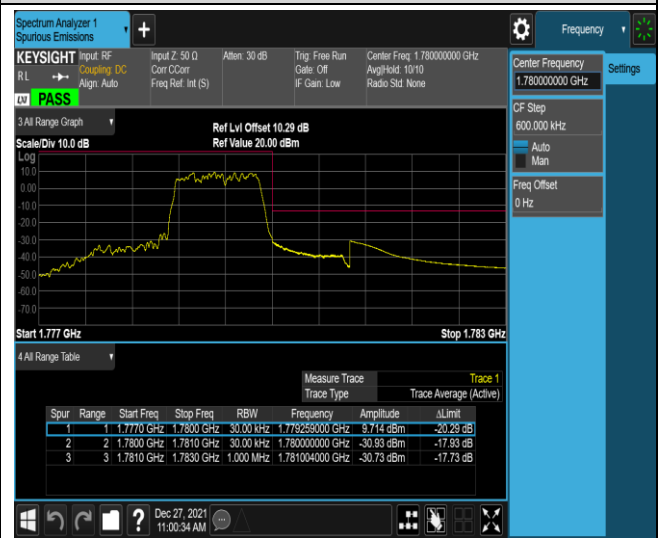

Band66-1.4MHz-QPSK-132665-6RB#0

Band66-1.4MHz-16QAM-131979-1RB#5