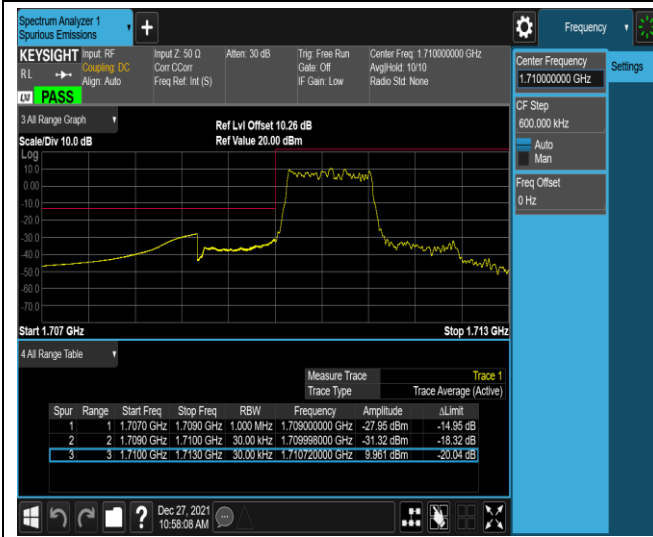

Band17-10MHz-16QAM-23800-1RB#49

Band17-10MHz-16QAM-23800-50RB#0

Band66-1.4MHz-QPSK-131979-1RB#0

Band66-1.4MHz-QPSK-131979-1RB#5

Band66-1.4MHz-QPSK-131979-6RB#0

Band66-1.4MHz-QPSK-132665-1RB#0

Band66-1.4MHz-QPSK-132665-1RB#5