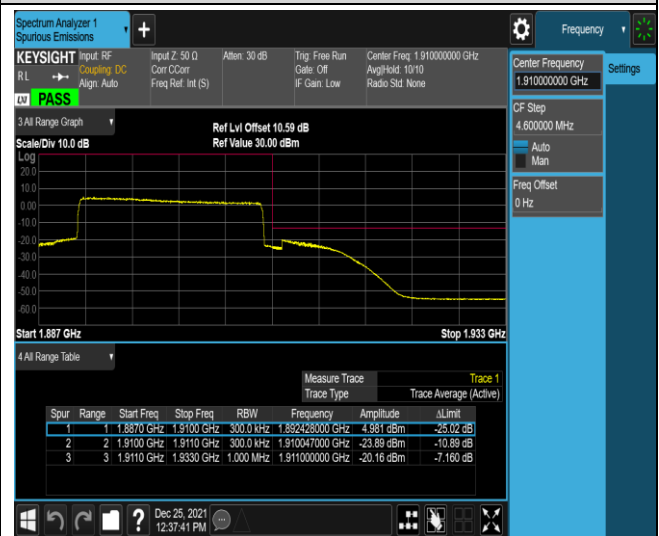

Remark: All bandwidth and all modulation had been tested, but only the worst case data displayed in this report.

Test Graphs

Band2-20MHz-QPSK-18700-100RB#0

Band2-20MHz-QPSK-19100-1RB#0

Band2-20MHz-QPSK-19100-1RB#99

Band2-20MHz-QPSK-19100-100RB#0

Band2-20MHz-16QAM-18700-1RB#0

Band2-20MHz-16QAM-18700-1RB#99

Band4-1.4MHz-QPSK-19957-6RB#0

Band4-1.4MHz-QPSK-20393-1RB#0

Band4-1.4MHz-QPSK-20393-1RB#5

Band4-1.4MHz-QPSK-20393-6RB#0