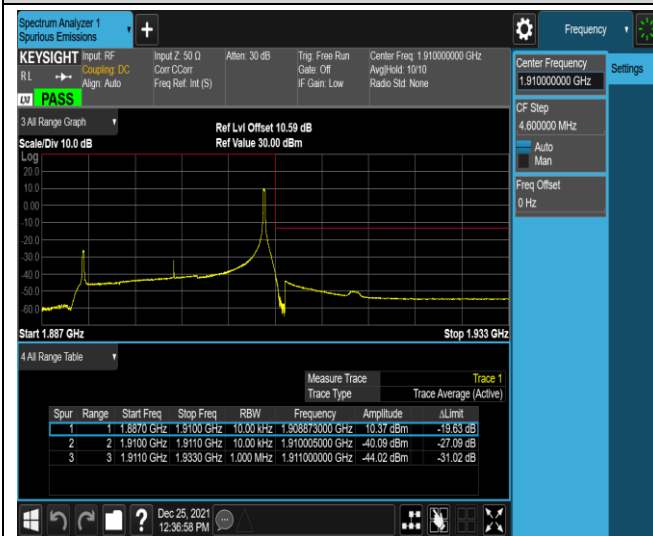

Remark: All bandwidth and all modulation had been tested, but only the worst case data displayed in this report.

Test Graphs

Band2-20MHz-QPSK-18700-100RB#0

Band2-20MHz-QPSK-19100-1RB#0

Band2-20MHz-QPSK-19100-1RB#99

Band2-20MHz-QPSK-19100-100RB#0

Band2-20MHz-16QAM-18700-1RB#0

Band2-20MHz-16QAM-18700-1RB#99

Band4-1.4MHz-QPSK-19957-6RB#0

Band4-1.4MHz-QPSK-20393-1RB#0

Band4-1.4MHz-QPSK-20393-1RB#5

Band4-1.4MHz-QPSK-20393-6RB#0