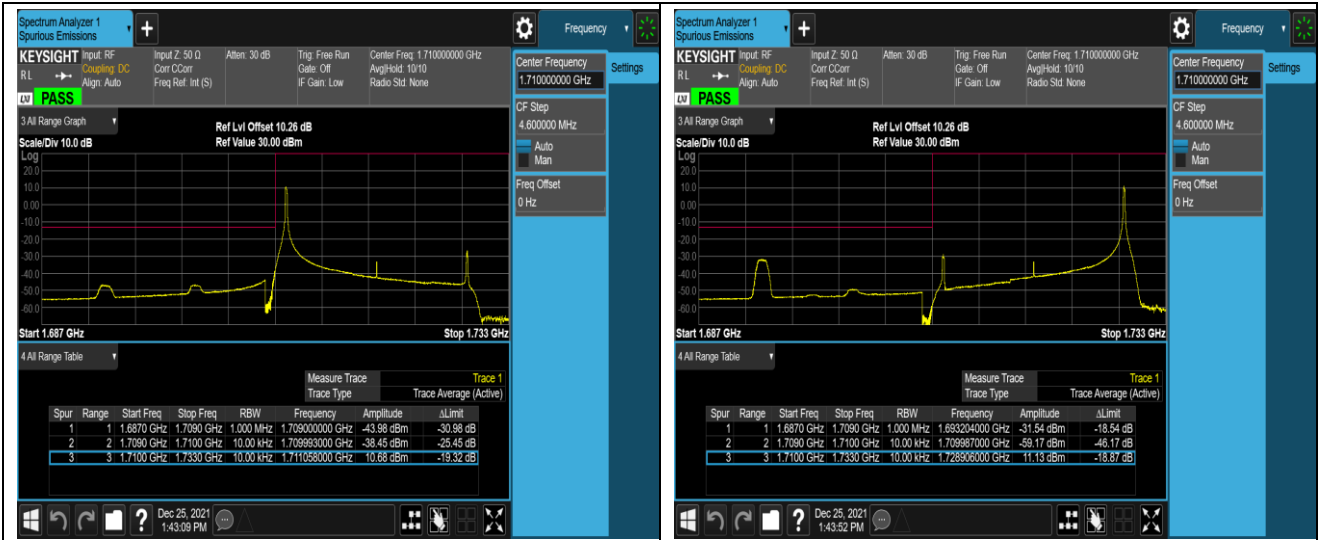

Band4-20MHz-QPSK-20050-1RB#0

Band4-20MHz-QPSK-20050-1RB#99

Band4-20MHz-QPSK-20050-100RB#0

Band4-20MHz-QPSK-20300-1RB#0