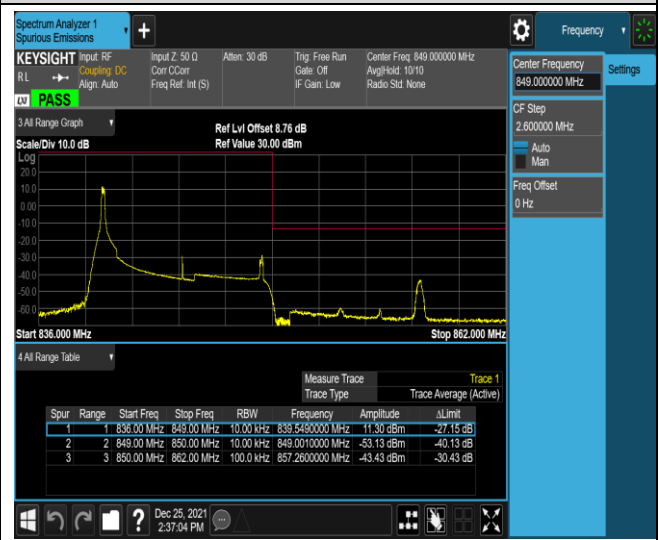

Band5-1.4MHz-16QAM-20643-1RB#5

Band5-1.4MHz-16QAM-20643-6RB#0

Band5-10MHz-QPSK-20450-1RB#0

Band5-10MHz-QPSK-20450-1RB#49

Band5-10MHz-QPSK-20450-50RB#0

Band5-10MHz-QPSK-20600-1RB#0

Band5-10MHz-QPSK-20600-1RB#49