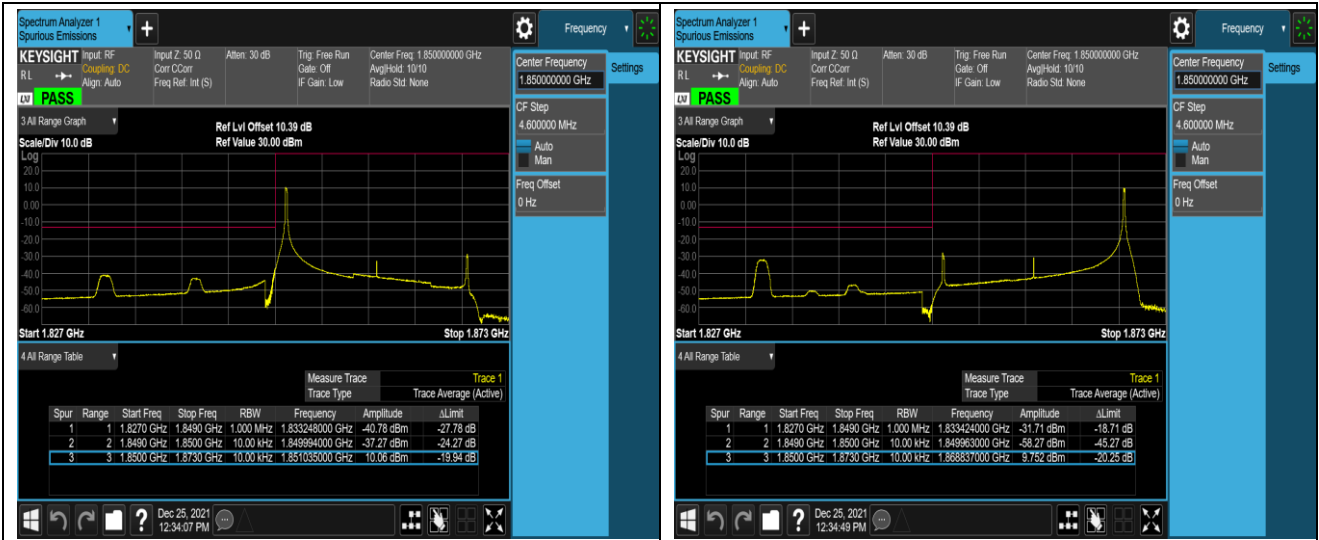

Band2-20MHz-QPSK-18700-100RB#0

Band2-20MHz-QPSK-19100-1RB#0