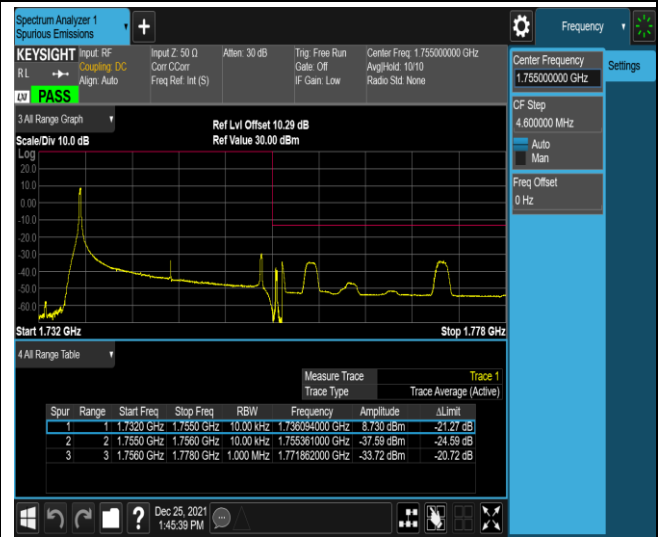

Band4-20MHz-16QAM-20300-1RB#0

Band4-20MHz-16QAM-20300-100RB#0