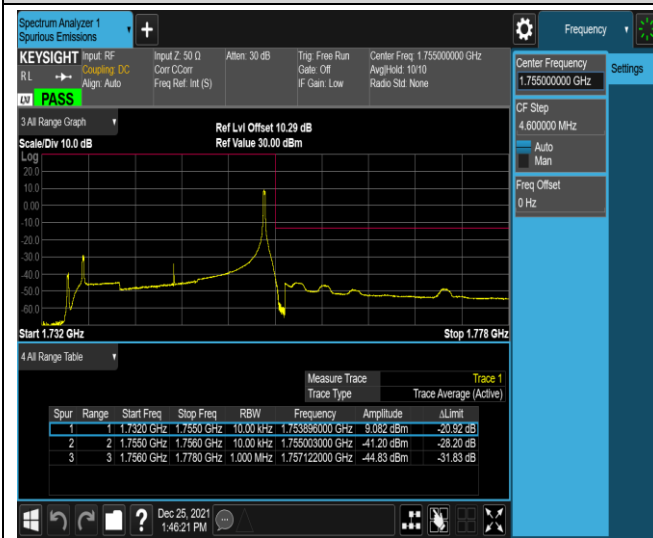

Band4-20MHz-16QAM-20050-100RB#0

Band4-20MHz-16QAM-20300-1RB#0

Band4-20MHz-16QAM-20300-1RB#99

Band4-20MHz-16QAM-20300-100RB#0

Band5-1.4MHz-QPSK-20407-1RB#0

Band5-1.4MHz-QPSK-20407-1RB#5

Band5-1.4MHz-QPSK-20407-6RB#0

Band5-1.4MHz-QPSK-20643-1RB#0

Band5-1.4MHz-QPSK-20643-1RB#5

Band5-1.4MHz-QPSK-20643-6RB#0

Band5-1.4MHz-16QAM-20407-1RB#0

Band5-1.4MHz-16QAM-20407-1RB#5

Band5-1.4MHz-16QAM-20407-6RB#0

Band5-1.4MHz-16QAM-20643-1RB#0