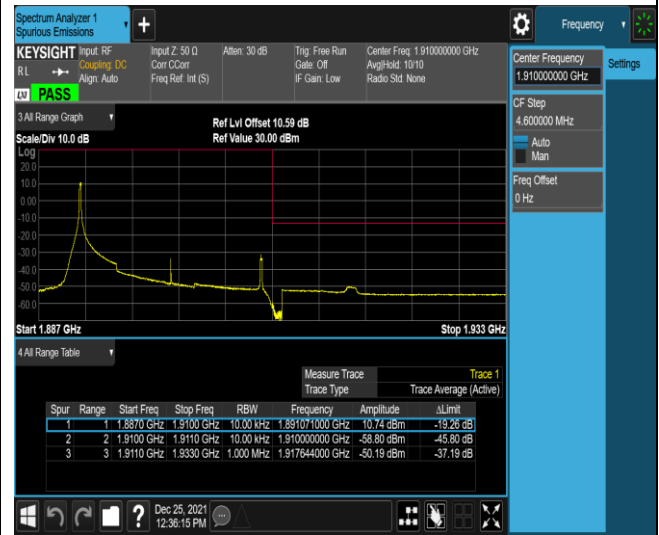

Remark: All bandwidth and all modulation had been tested, but only the worst case data displayed in this report.

Test Graphs

Band2-20MHz-QPSK-18700-100RB#0

Band2-20MHz-QPSK-19100-1RB#0

Band2-20MHz-QPSK-19100-1RB#99