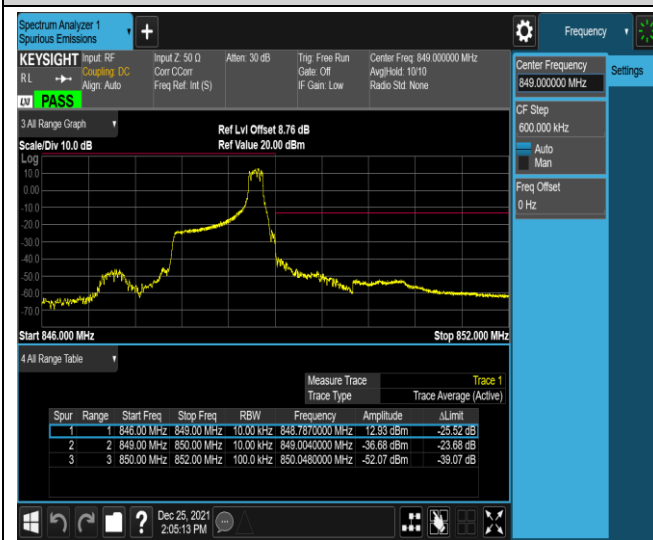

Band5-1.4MHz-QPSK-20643-1RB#5

Band5-1.4MHz-16QAM-20407-1RB#0