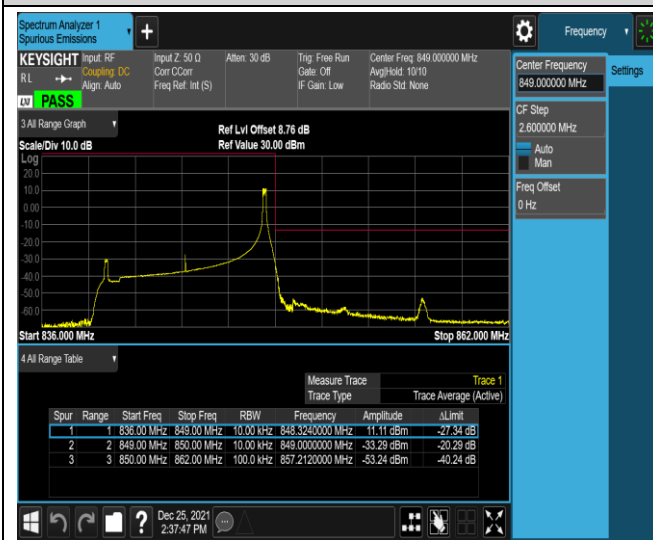

Band5-10MHz-QPSK-20600-1RB#49

Band5-10MHz-16QAM-20450-1RB#0