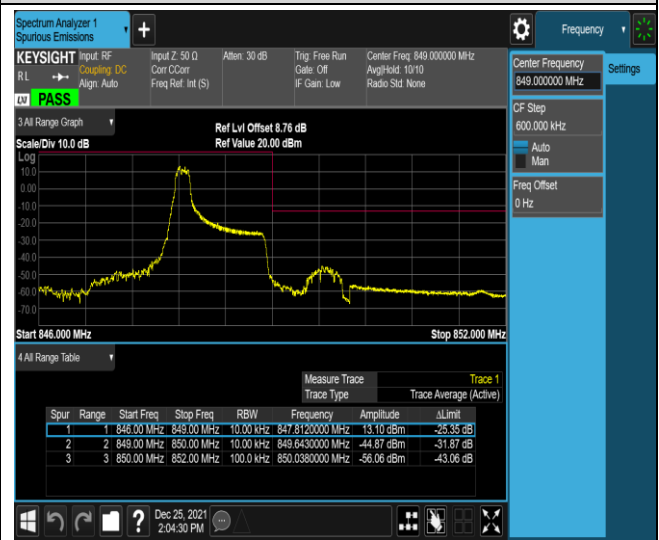

Band5-1.4MHz-QPSK-20643-1RB#0

Band5-1.4MHz-QPSK-20643-6RB#0