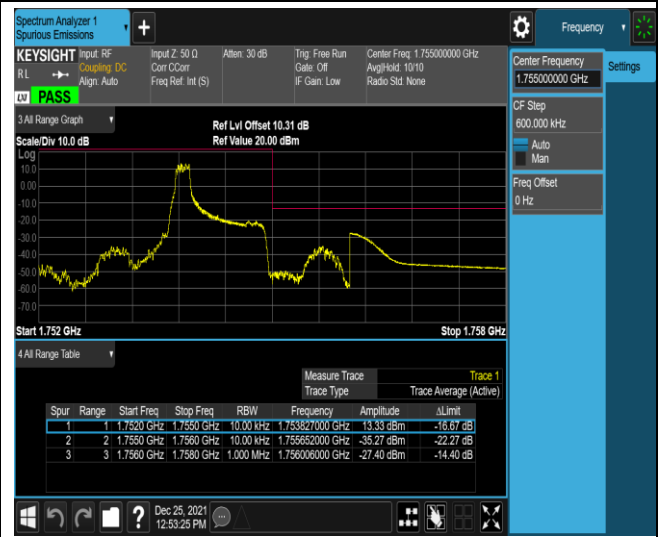

Remark: All bandwidth and all modulation had been tested, but only the worst case data displayed in this report.

Test Graphs

Band2-20MHz-QPSK-18700-100RB#0

Band2-20MHz-QPSK-19100-1RB#0

Band2-20MHz-QPSK-19100-1RB#99

Band2-20MHz-QPSK-19100-100RB#0

Band2-20MHz-16QAM-18700-1RB#0

Band2-20MHz-16QAM-18700-1RB#99

Band4-1.4MHz-QPSK-19957-6RB#0

Band4-1.4MHz-QPSK-20393-1RB#0

Band4-1.4MHz-QPSK-20393-1RB#5

Band4-1.4MHz-QPSK-20393-6RB#0