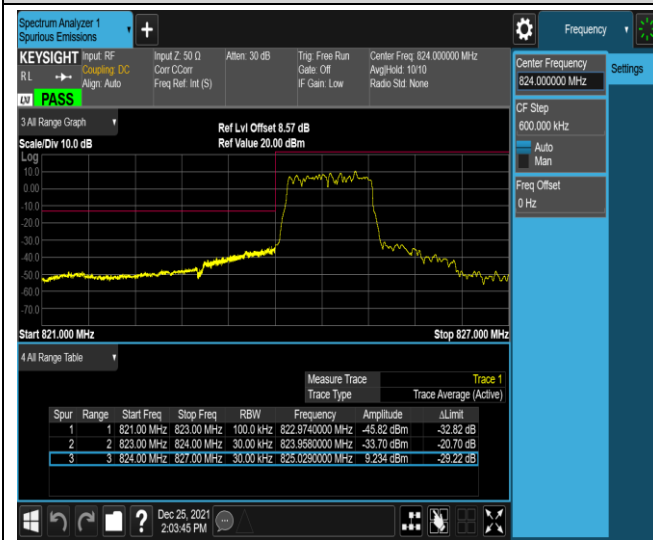

Band5-1.4MHz-QPSK-20407-6RB#0

Band5-1.4MHz-QPSK-20643-1RB#5