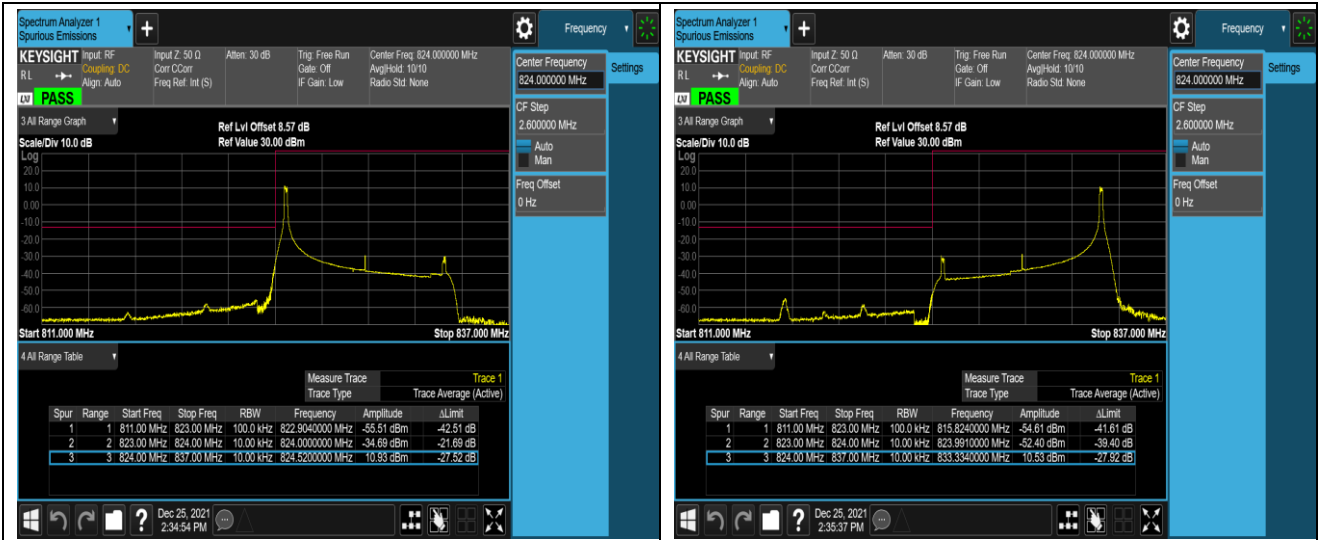

Band5-10MHz-QPSK-20450-1RB#0

Band5-10MHz-QPSK-20450-1RB#49

Band5-10MHz-QPSK-20450-50RB#0

Band5-10MHz-QPSK-20600-1RB#0