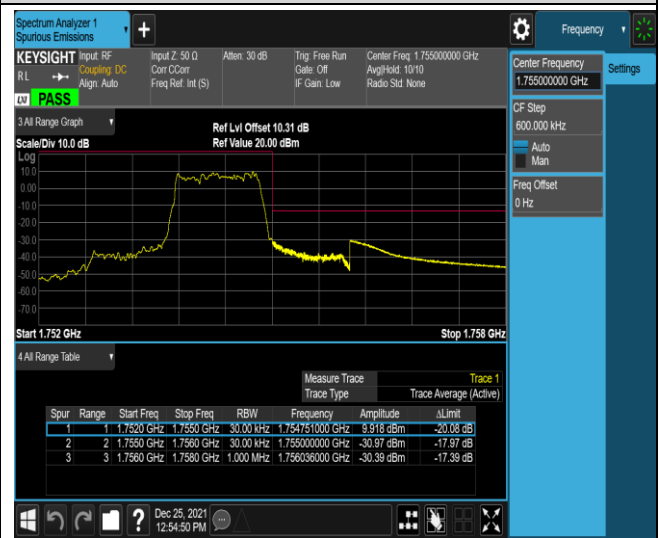

Band4-1.4MHz-QPSK-20393-6RB#0

Band4-1.4MHz-16QAM-19957-1RB#5