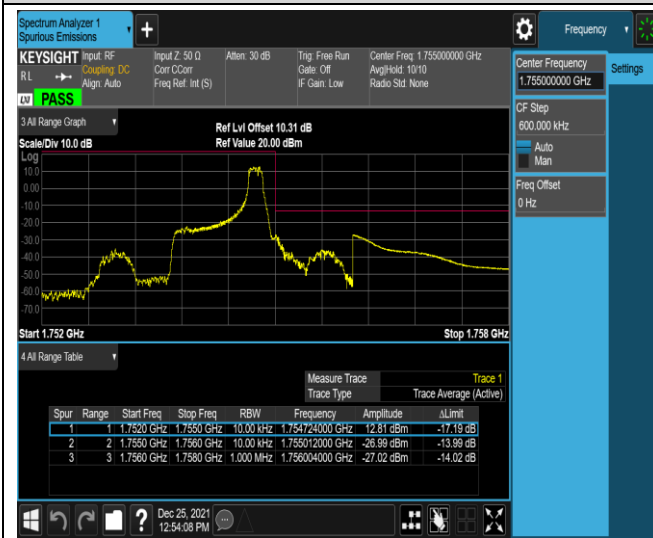

Remark: All bandwidth and all modulation had been tested, but only the worst case data displayed in this report.

Test Graphs

Band2-20MHz-QPSK-18700-100RB#0

Band2-20MHz-QPSK-19100-1RB#0

Band2-20MHz-QPSK-19100-1RB#99

Band2-20MHz-QPSK-19100-100RB#0

Band2-20MHz-16QAM-18700-1RB#0

Band2-20MHz-16QAM-18700-1RB#99

Band4-1.4MHz-QPSK-19957-6RB#0

Band4-1.4MHz-QPSK-20393-1RB#0

Band4-1.4MHz-QPSK-20393-1RB#5

Band4-1.4MHz-QPSK-20393-6RB#0