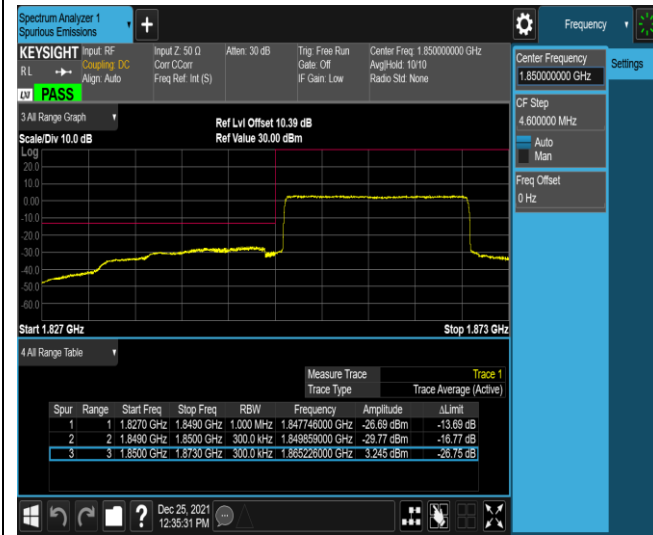

Remark: All bandwidth and all modulation had been tested, but only the worst case data displayed in this report.

Test Graphs

Band2-20MHz-QPSK-18700-100RB#0

Band2-20MHz-QPSK-19100-1RB#0

Band2-20MHz-QPSK-19100-1RB#99