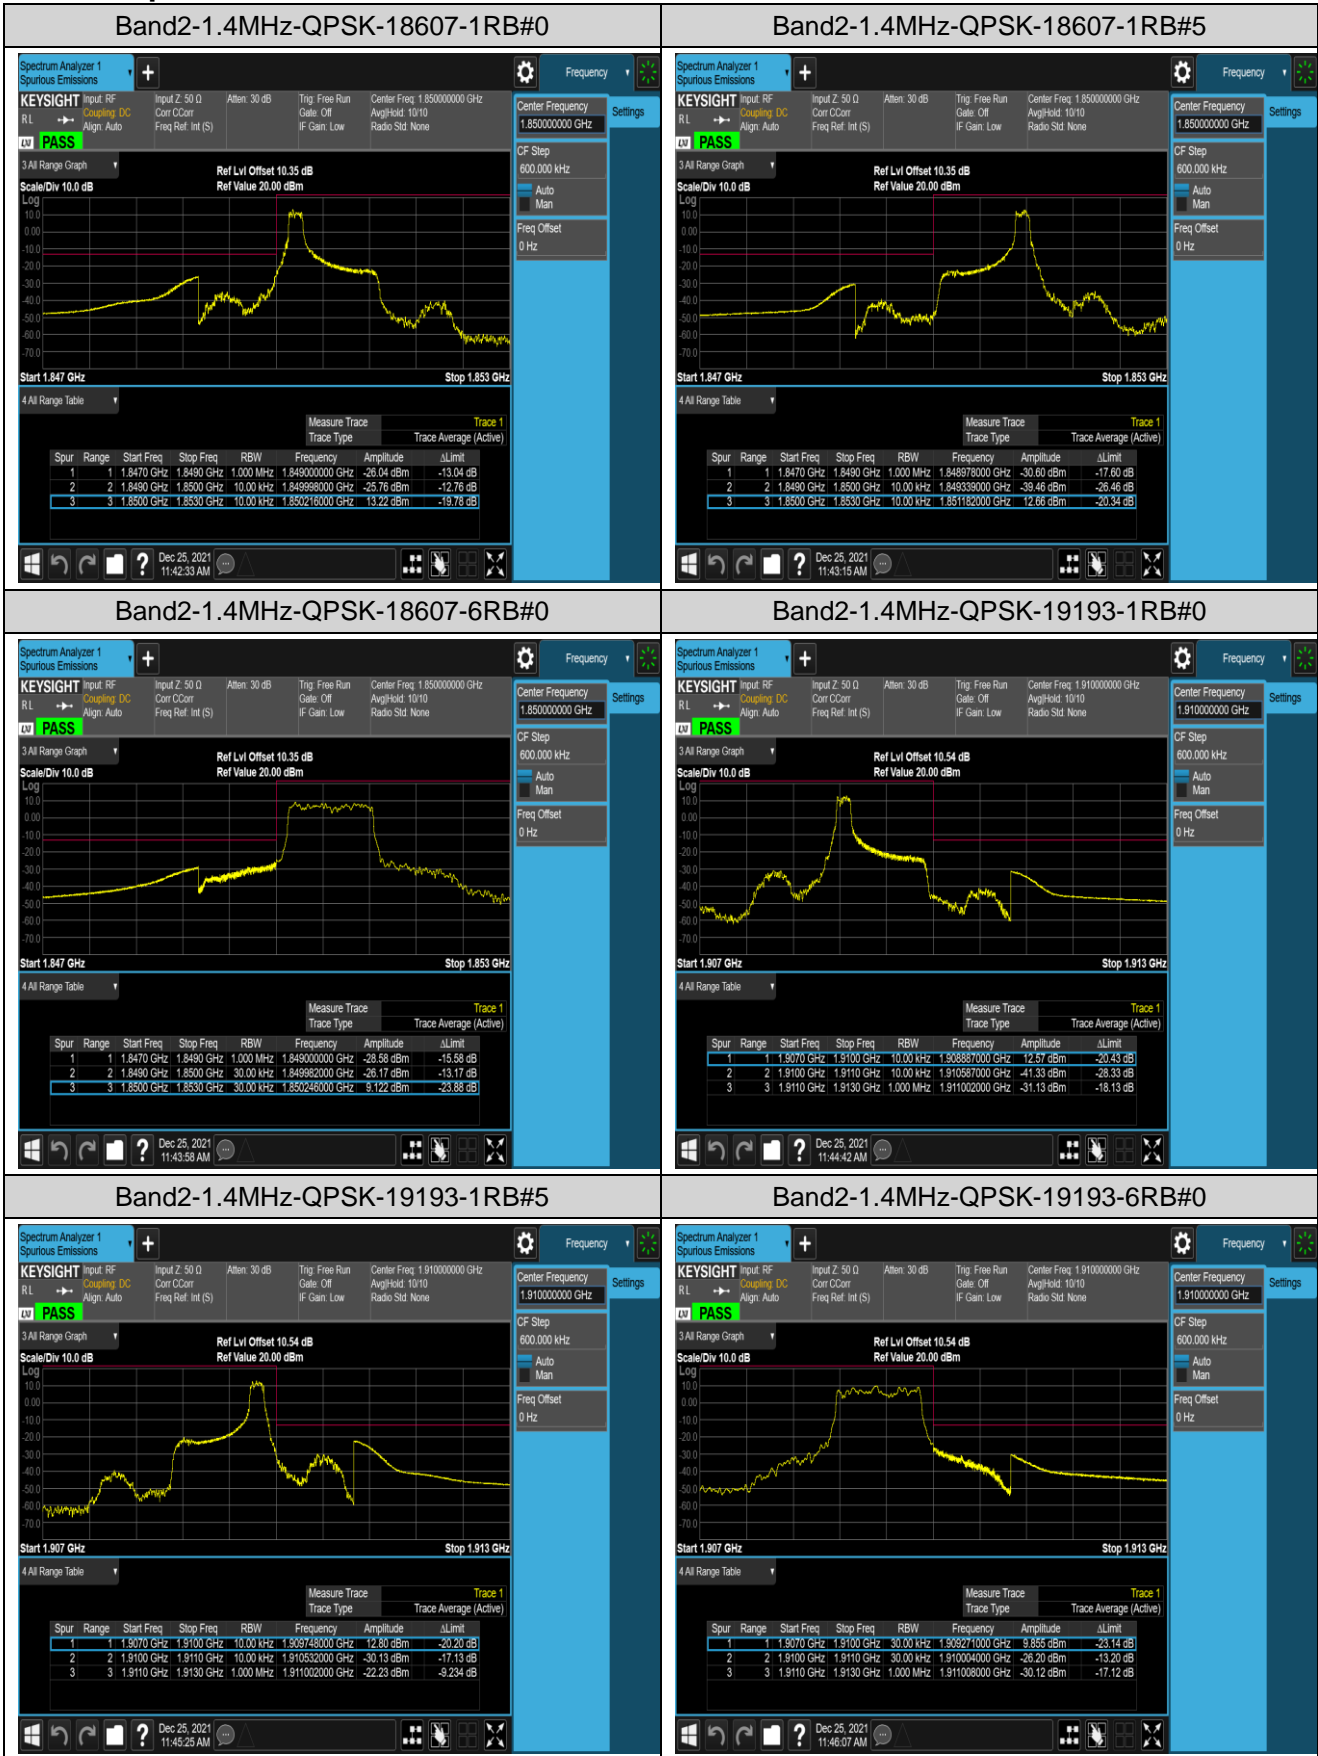

Test Graphs