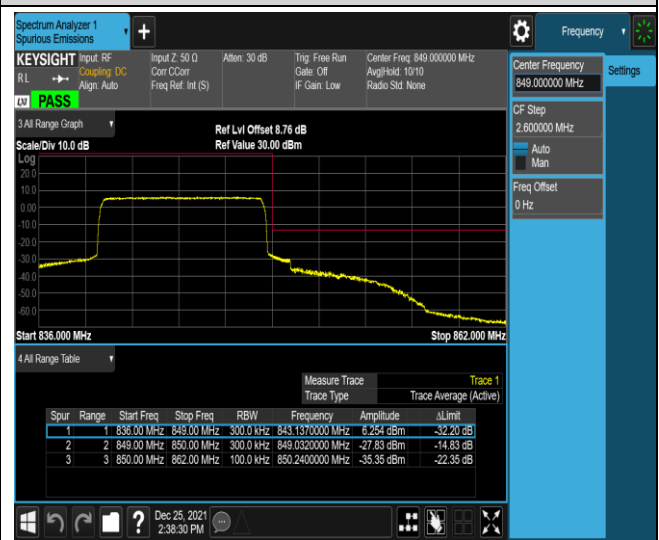

Band5-10MHz-QPSK-20600-50RB#0

Band5-10MHz-16QAM-20450-1RB#49