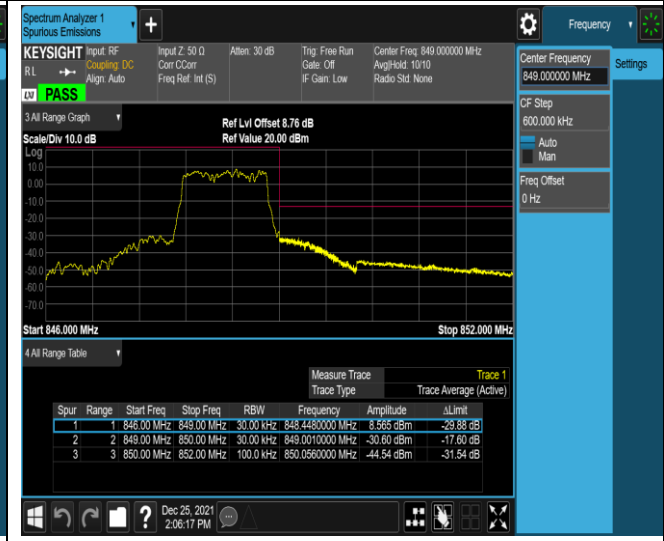

Band5-1.4MHz-16QAM-20643-6RB#0

Band5-10MHz-QPSK-20450-1RB#49