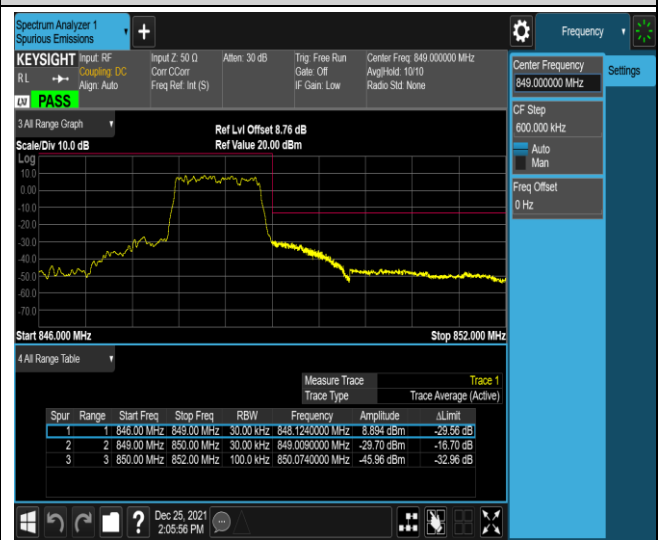

Band5-1.4MHz-QPSK-20643-6RB#0

Band5-1.4MHz-16QAM-20407-1RB#5