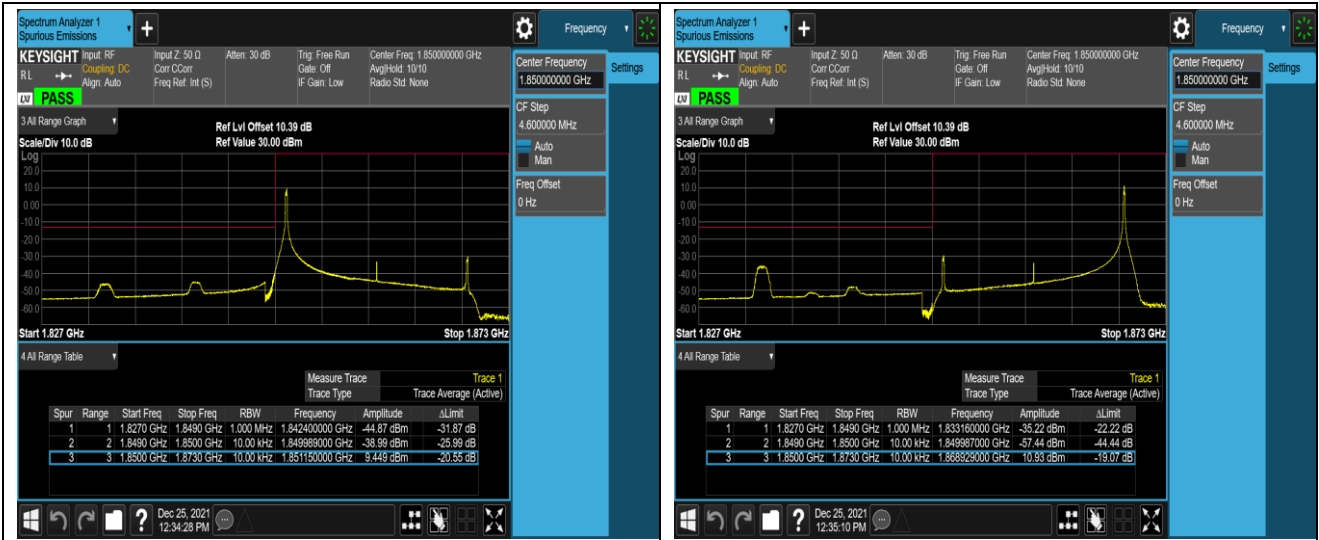

Band2-20MHz-16QAM-18700-1RB#0

Band2-20MHz-16QAM-18700-1RB#99