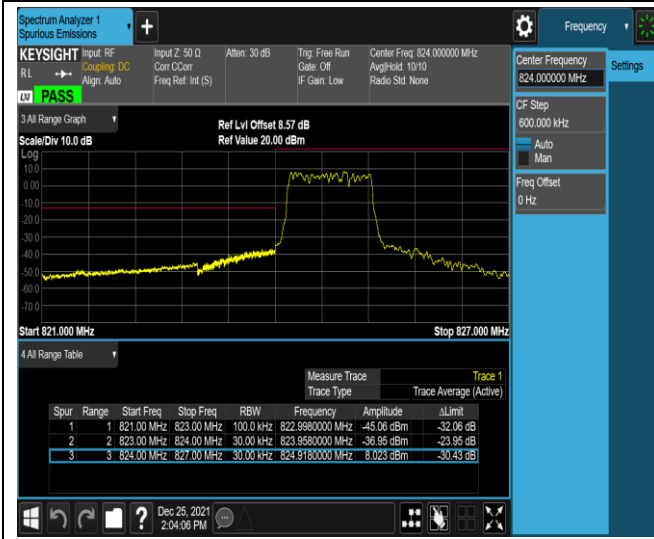

Band5-1.4MHz-QPSK-20643-1RB#0

Band5-1.4MHz-QPSK-20643-1RB#5

Band5-1.4MHz-QPSK-20643-6RB#0

Band5-1.4MHz-16QAM-20407-1RB#0

Band5-1.4MHz-16QAM-20407-1RB#5

Band5-1.4MHz-16QAM-20407-6RB#0

Band5-1.4MHz-16QAM-20643-1RB#0