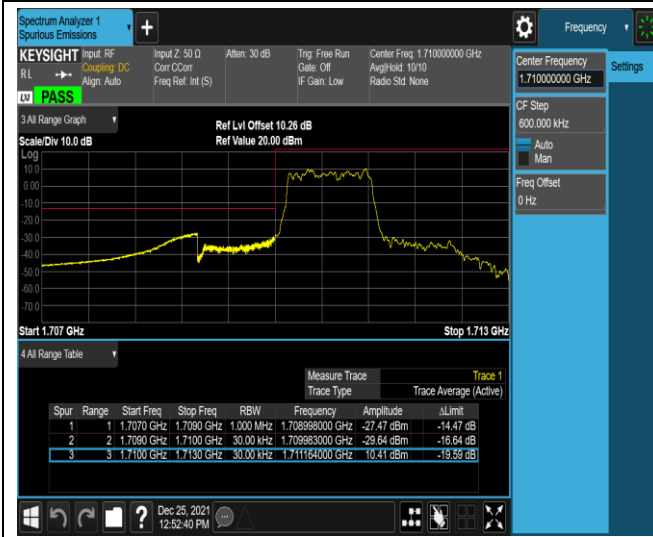

Remark: All bandwidth and all modulation had been tested, but only the worst case data displayed in this report.

Test Graphs

Band2-20MHz-QPSK-18700-100RB#0

Band2-20MHz-QPSK-19100-1RB#0

Band2-20MHz-QPSK-19100-1RB#99

Band2-20MHz-QPSK-19100-100RB#0

Band2-20MHz-16QAM-18700-1RB#0

Band2-20MHz-16QAM-18700-1RB#99

Band4-1.4MHz-QPSK-19957-6RB#0

Band4-1.4MHz-QPSK-20393-1RB#0

Band4-1.4MHz-QPSK-20393-1RB#5

Band4-1.4MHz-QPSK-20393-6RB#0

Band4-1.4MHz-16QAM-19957-1RB#0

Band4-1.4MHz-16QAM-19957-1RB#5

Band4-1.4MHz-16QAM-19957-6RB#0

Band4-1.4MHz-16QAM-20393-1RB#0

Band4-1.4MHz-16QAM-20393-1RB#5

Band4-1.4MHz-16QAM-20393-6RB#0

Band4-20MHz-QPSK-20050-1RB#0