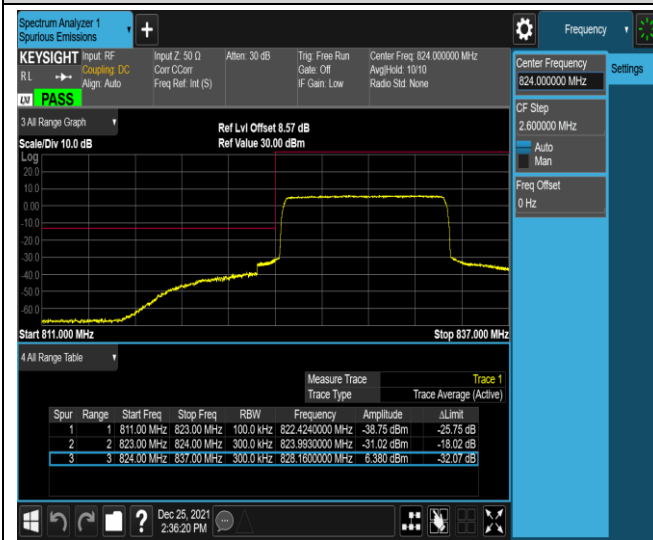

Band5-1.4MHz-16QAM-20643-1RB#5

Band5-1.4MHz-16QAM-20643-6RB#0

Band5-10MHz-QPSK-20450-1RB#0

Band5-10MHz-QPSK-20450-1RB#49

Band5-10MHz-QPSK-20450-50RB#0

Band5-10MHz-QPSK-20600-1RB#0

Band5-10MHz-QPSK-20600-1RB#49