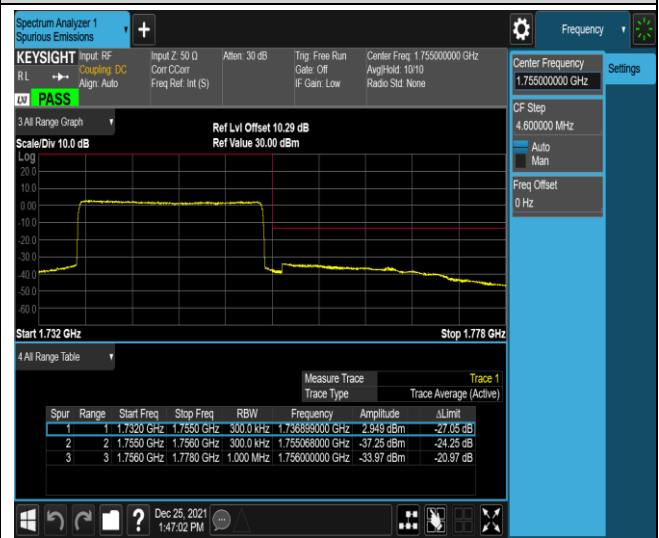

Band4-20MHz-16QAM-20050-100RB#0

Band4-20MHz-16QAM-20300-1RB#0

Band4-20MHz-16QAM-20300-1RB#99

Band4-20MHz-16QAM-20300-100RB#0

Band5-1.4MHz-QPSK-20407-1RB#0

Band5-1.4MHz-QPSK-20407-1RB#5

Band5-1.4MHz-QPSK-20407-6RB#0