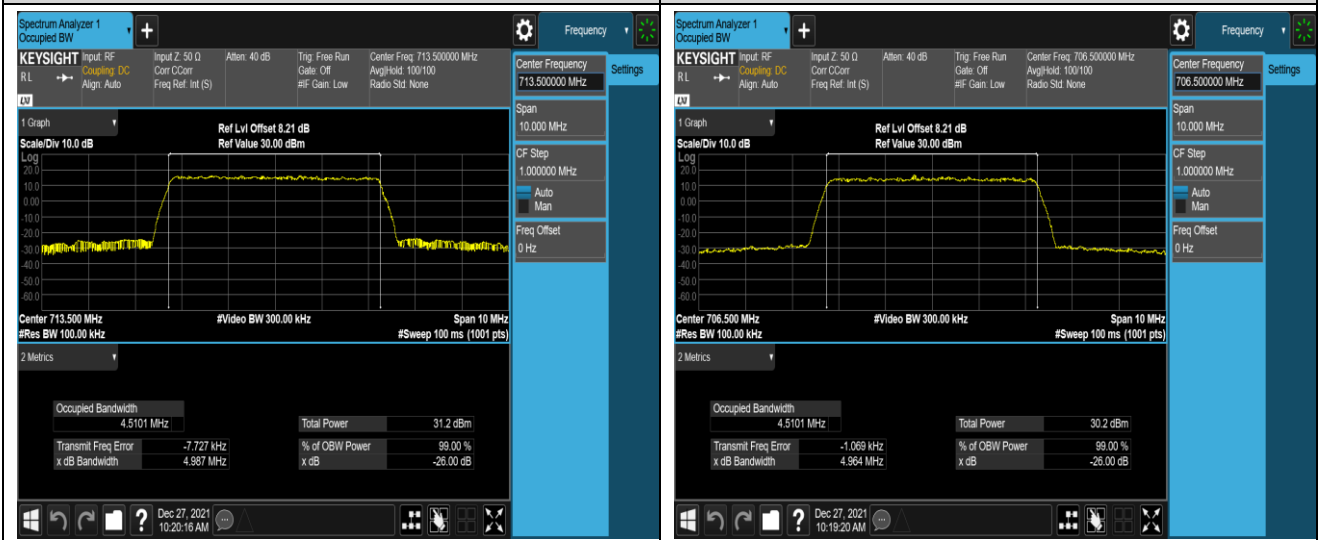

Band12-5MHz-16QAM-23035-25RB#0

Band12-5MHz-16QAM-23095-25RB#0

Band12-5MHz-16QAM-23155-25RB#0

Band12-10MHz-QPSK-23060-50RB#0

Band12-10MHz-QPSK-23095-50RB#0

Band17-5MHz-QPSK-23825-25RB#0

Band17-5MHz-16QAM-23755-25RB#0