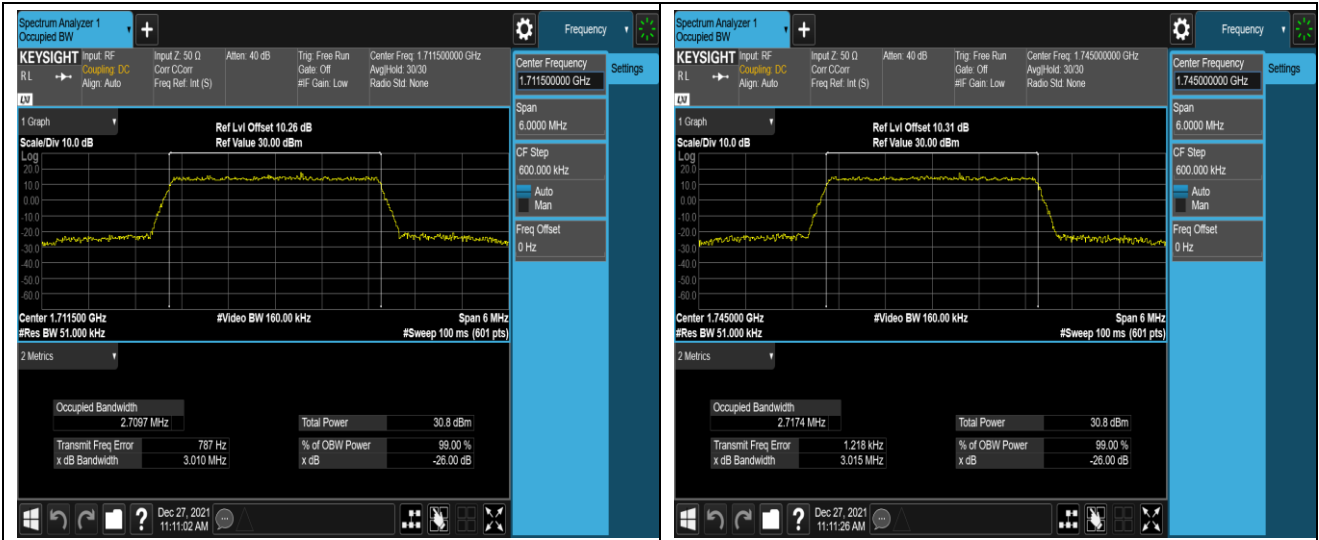

Band66-3MHz-QPSK-131987-15RB#0

Band66-3MHz-QPSK-132322-15RB#0