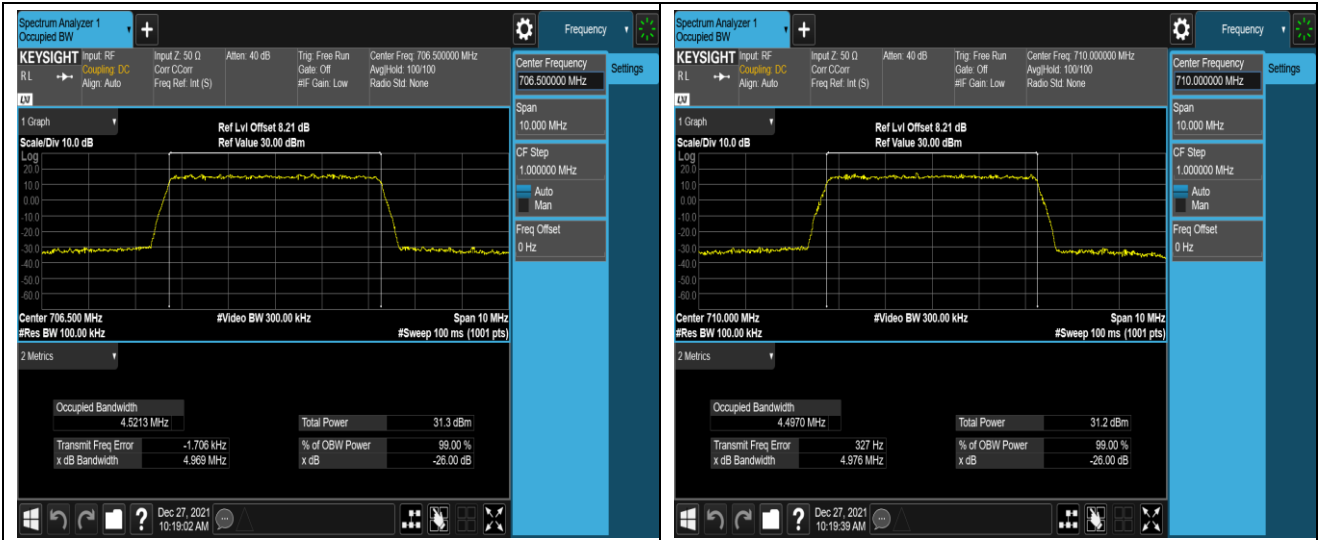

Band12-5MHz-16QAM-23035-25RB#0

Band12-5MHz-16QAM-23095-25RB#0

Band12-5MHz-16QAM-23155-25RB#0

Band12-10MHz-QPSK-23060-50RB#0

Band12-10MHz-QPSK-23095-50RB#0

Band17-5MHz-QPSK-23825-25RB#0

Band17-5MHz-16QAM-23755-25RB#0