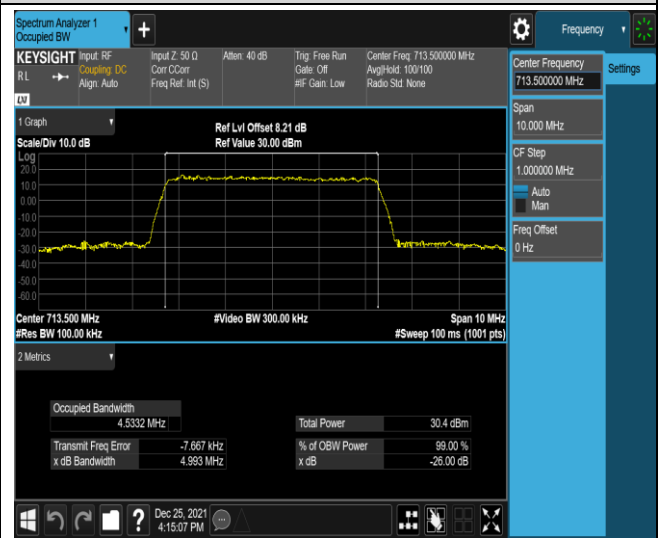

Band12-5MHz-16QAM-23035-25RB#0

Band12-5MHz-16QAM-23095-25RB#0

Band12-5MHz-16QAM-23155-25RB#0

Band12-10MHz-QPSK-23060-50RB#0

Band12-10MHz-QPSK-23095-50RB#0

Band17-5MHz-QPSK-23825-25RB#0

Band17-5MHz-16QAM-23755-25RB#0