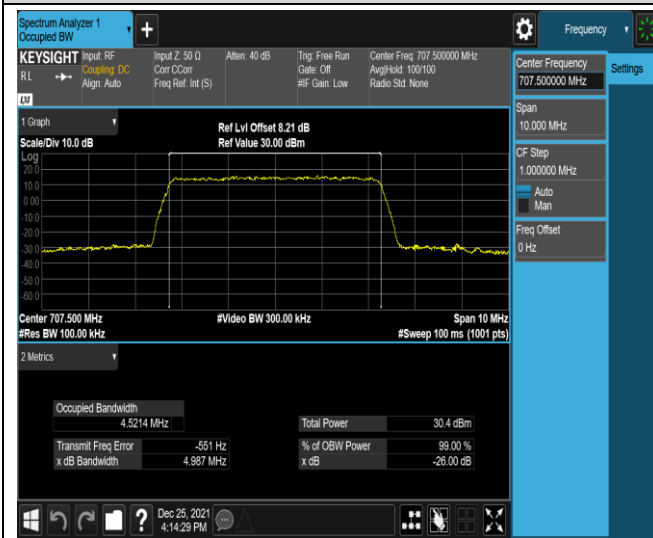

Band12-5MHz-16QAM-23095-25RB#0

Band12-10MHz-QPSK-23060-50RB#0