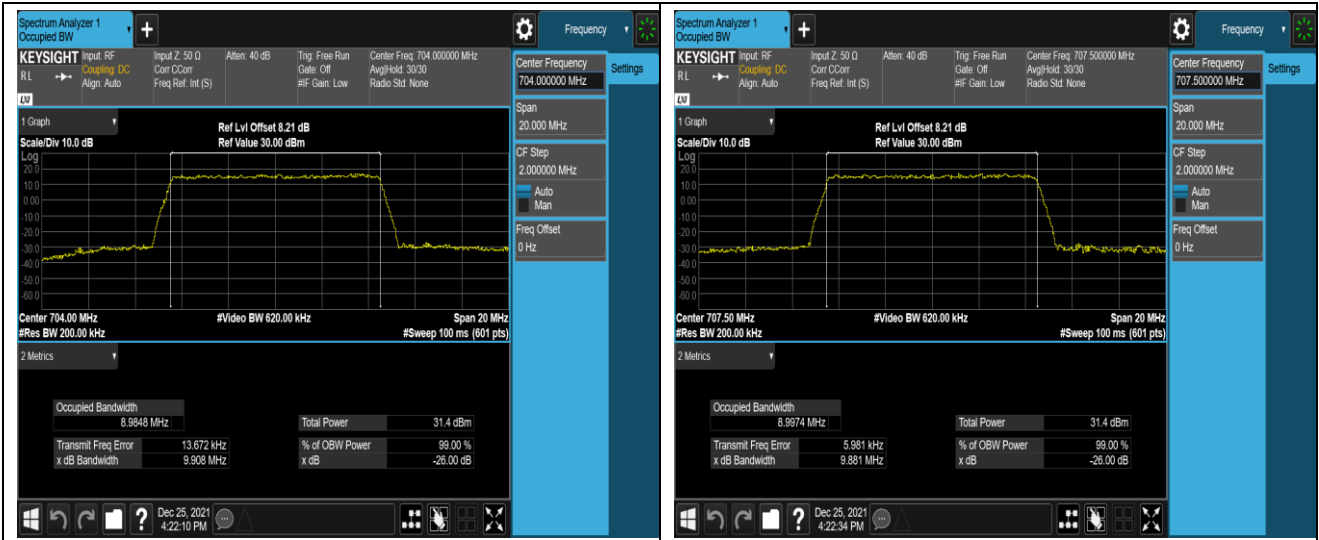

Band12-5MHz-16QAM-23035-25RB#0

Band12-5MHz-16QAM-23095-25RB#0

Band12-5MHz-16QAM-23155-25RB#0

Band12-10MHz-QPSK-23060-50RB#0

Band12-10MHz-QPSK-23095-50RB#0

Band17-5MHz-QPSK-23825-25RB#0

Band17-5MHz-16QAM-23755-25RB#0