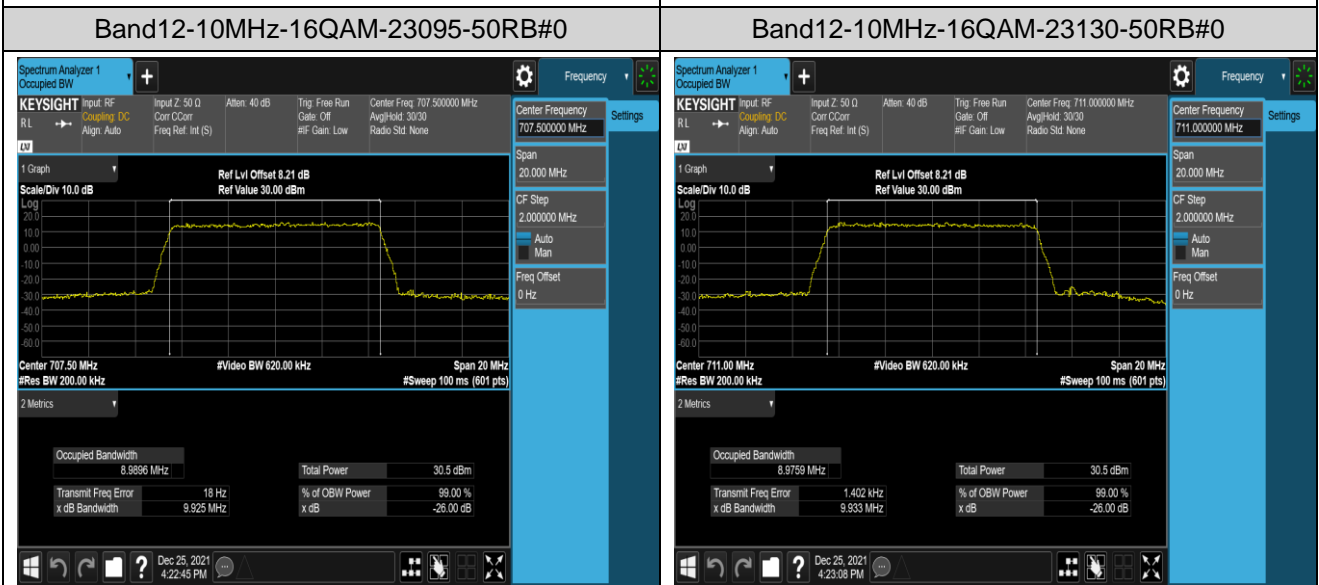

Band12-5MHz-16QAM-23035-25RB#0

Band12-5MHz-16QAM-23095-25RB#0

Band12-5MHz-16QAM-23155-25RB#0

Band12-10MHz-QPSK-23060-50RB#0

Band12-10MHz-QPSK-23095-50RB#0

Band17-5MHz-QPSK-23825-25RB#0

Band17-5MHz-16QAM-23755-25RB#0