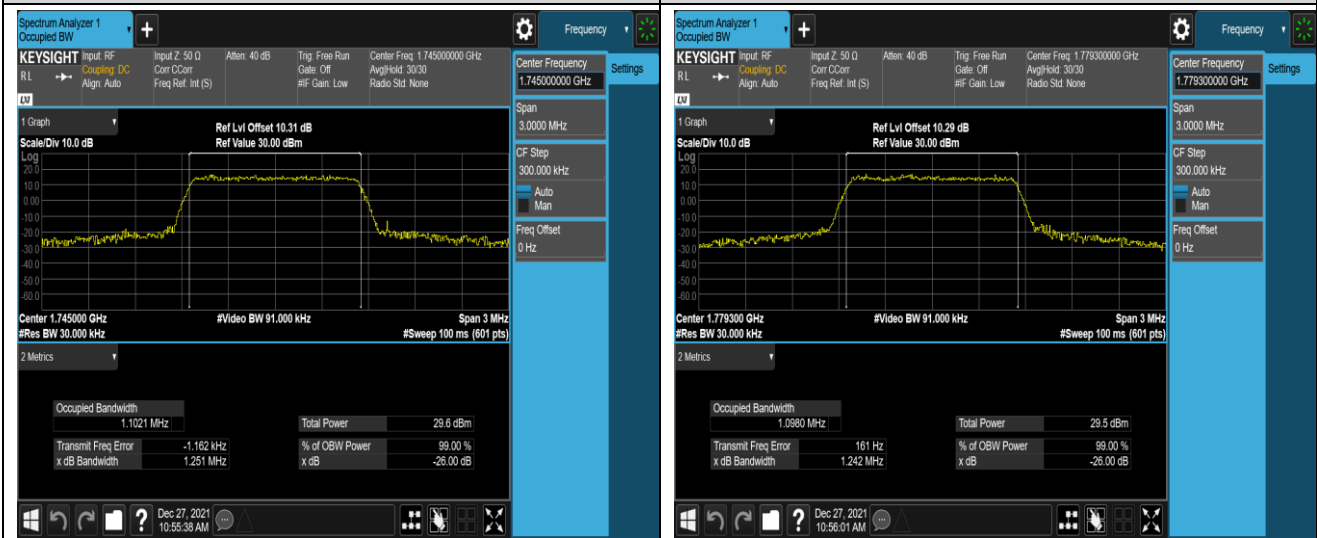

Band66-1.4MHz-16QAM-132322-6RB#0

Band66-1.4MHz-16QAM-132665-6RB#0

Band66-3MHz-QPSK-131987-15RB#0

Band66-3MHz-QPSK-132322-15RB#0