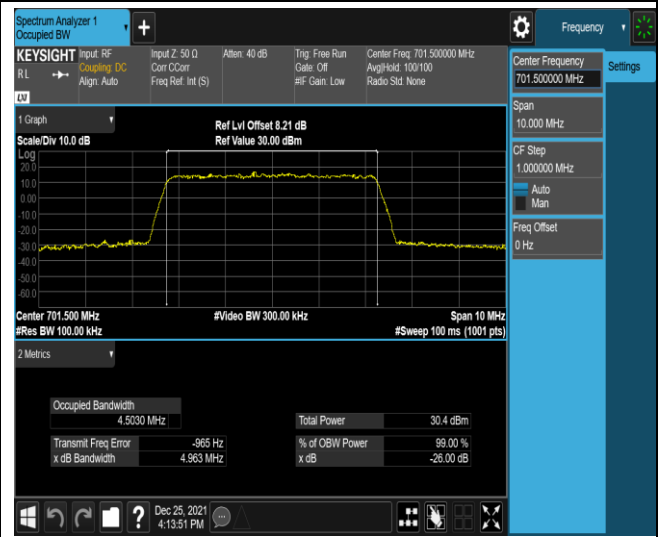

Band12-5MHz-16QAM-23035-25RB#0

Band12-5MHz-16QAM-23155-25RB#0