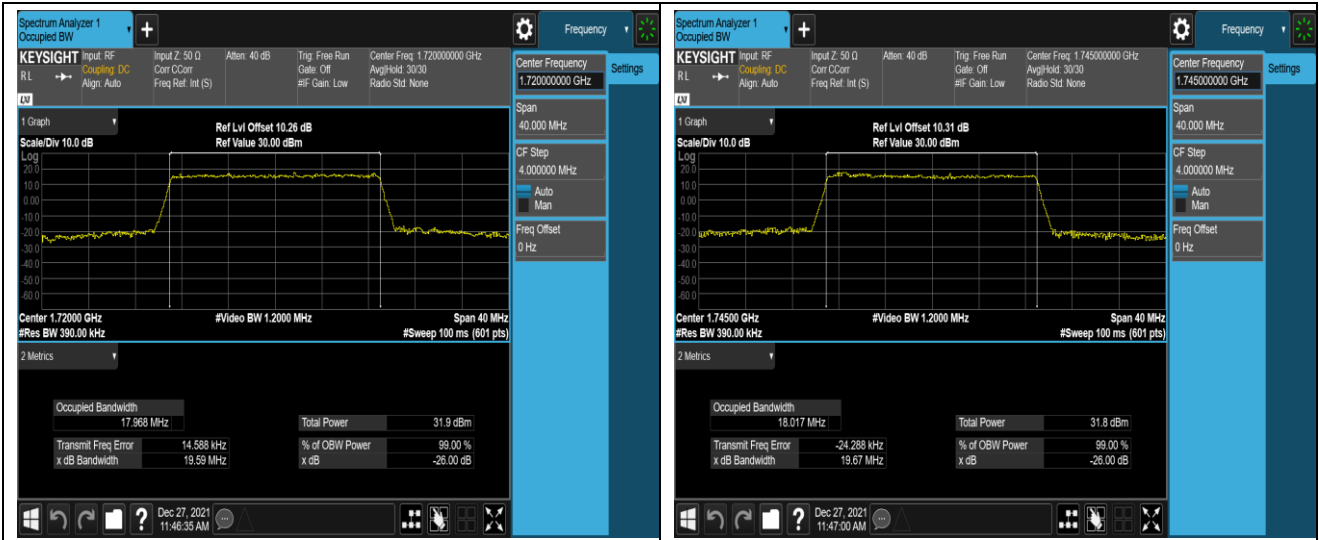

Band66-15MHz-QPSK-132322-75RB#0

Band66-15MHz-QPSK-132597-75RB#0

Band66-15MHz-16QAM-132047-75RB#0

Band66-15MHz-16QAM-132322-75RB#0

Band66-15MHz-16QAM-132597-75RB#0

Band66-20MHz-QPSK-132072-100RB#0

Band66-20MHz-QPSK-132322-100RB#0