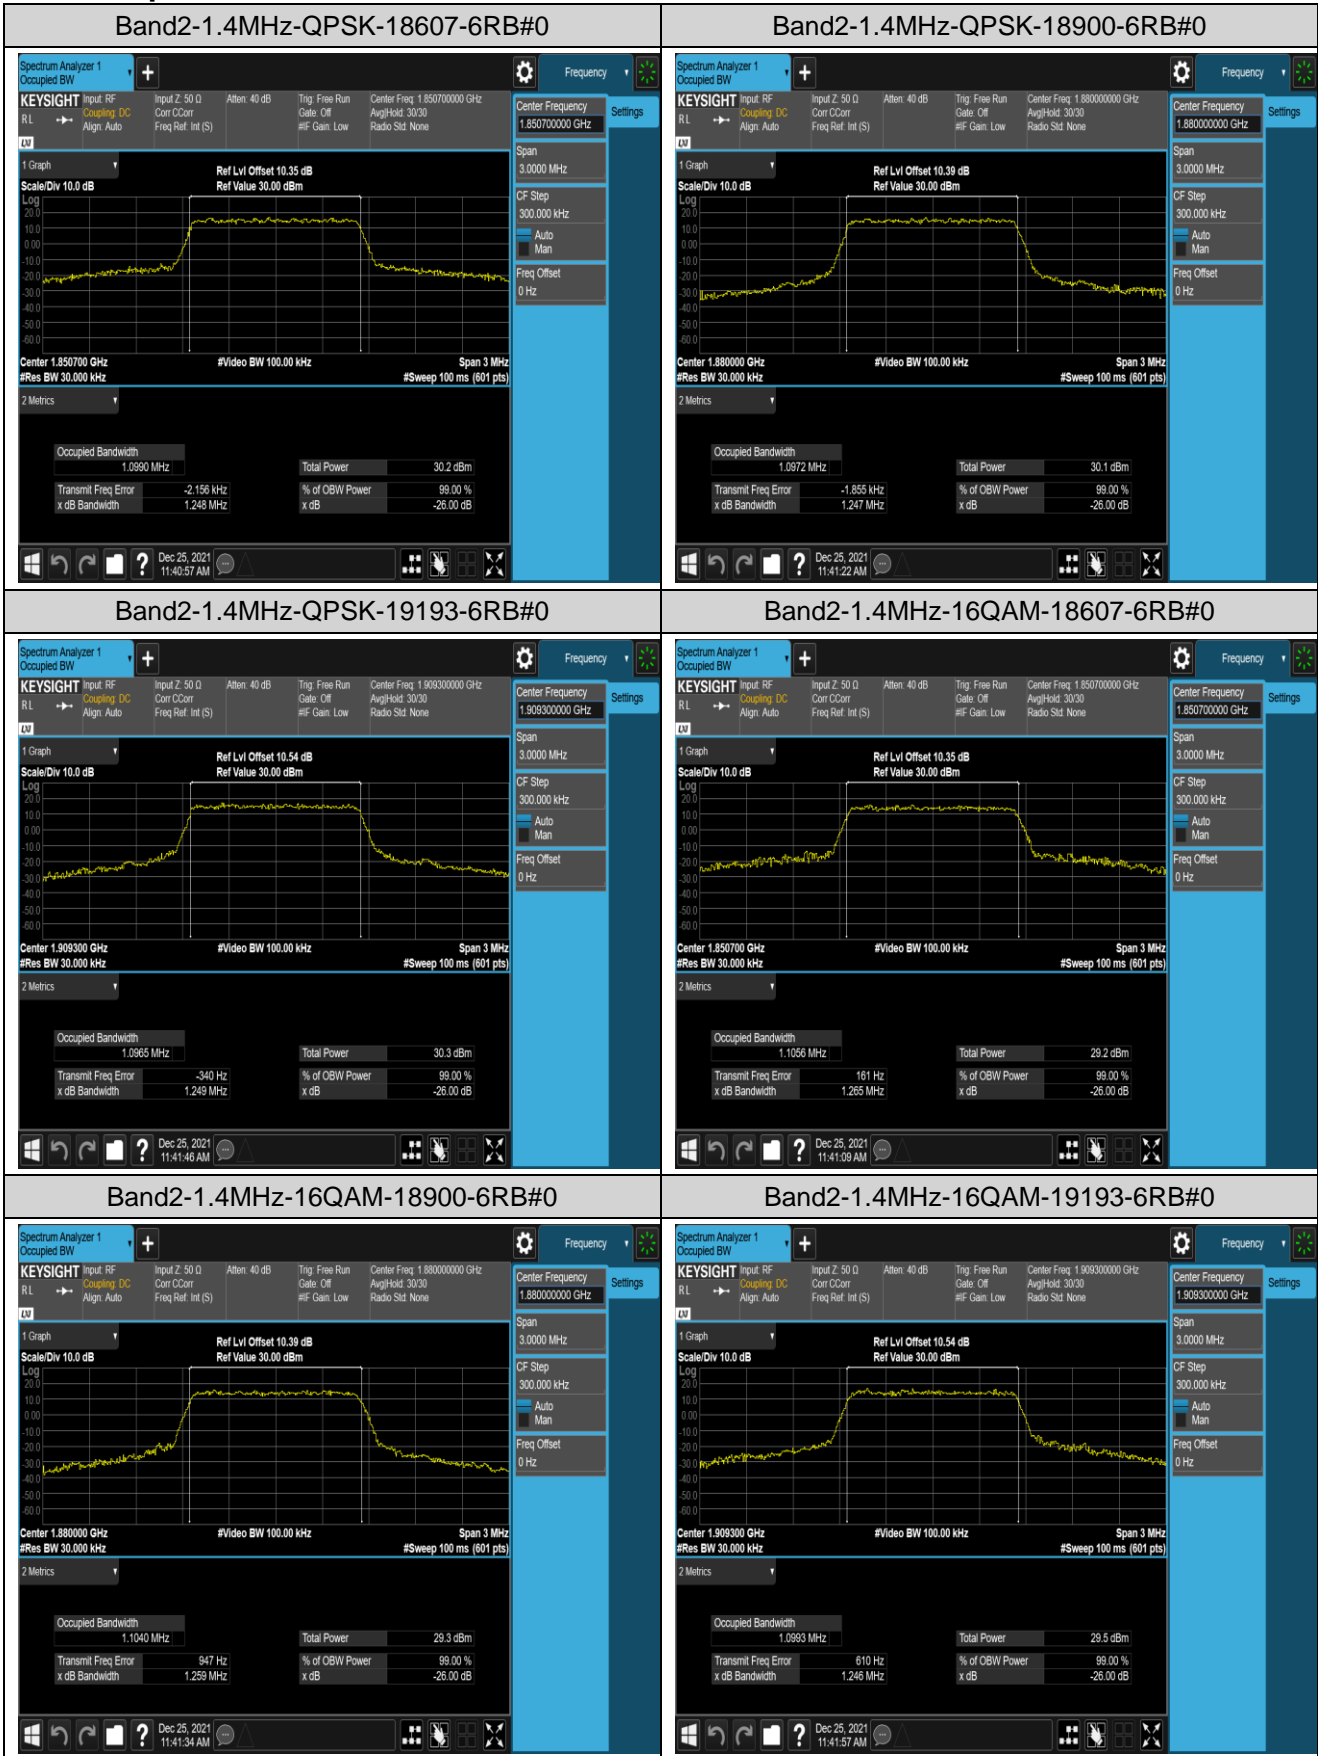

Test Graphs