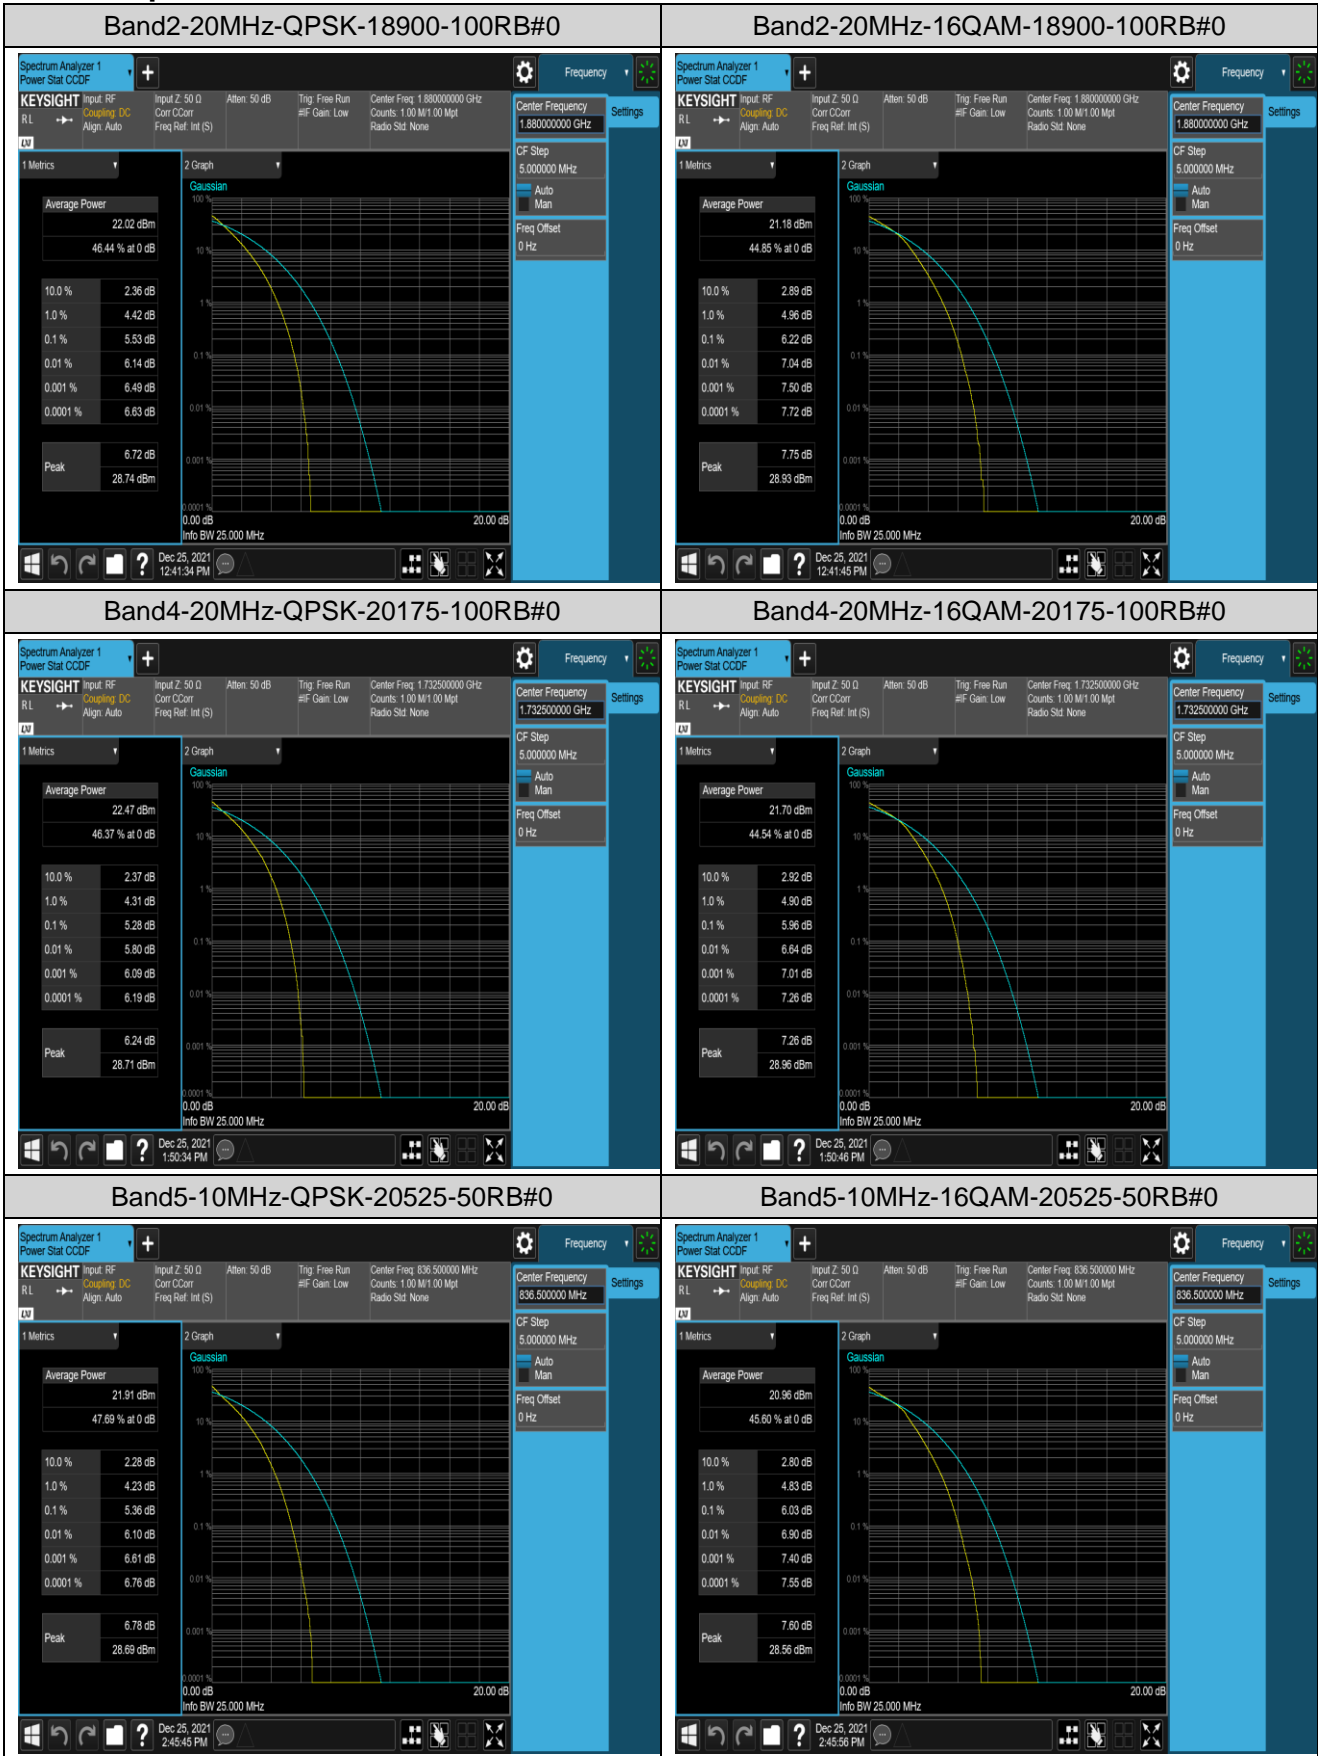

Test Graphs