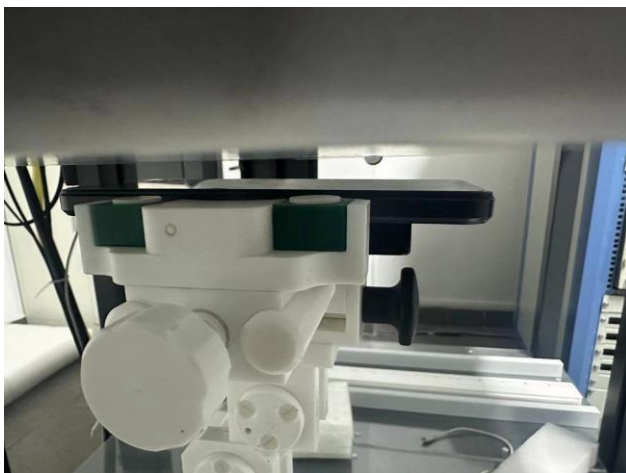

EUT Photos (Model: SKY D63)

EUT Antenna Locations

SAR Test Setup Photos

Head

Right Cheek

Right Tilted

Left Cheek

Left Tilted

Body

Front side (10mm)

Back side(10mm)

Left side(10mm)

Right side(10mm)

Top side(10mm)

Bottom side(10mm)

Back side with headset(10mm)

**EUT holder Perturbation Evaluation Test Setup Photos**

DUT with device holder (DUT direct contact with the phantom)

DUT without device holder (DUT direct contact with the phantom)