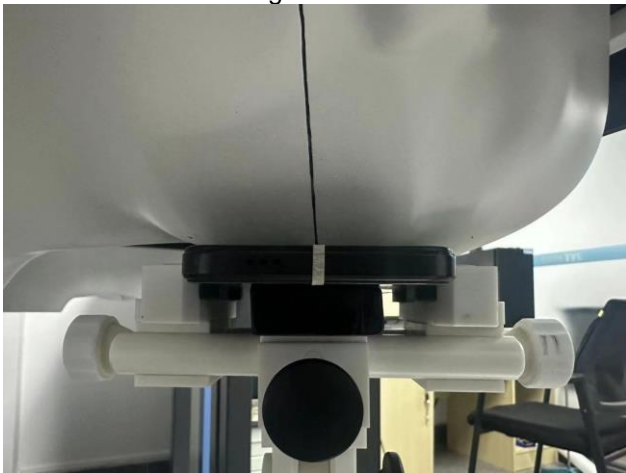

EUT Photos (Model: SKY D63)

EUT Antenna Locations

SAR Test Setup Photos

Head

Right Cheek

Right Tilted

Left Cheek

Left Tilted

Body

Front side (10mm)

Back side(10mm)

Left side(10mm)

Right side(10mm)

Top side(10mm)

Bottom side(10mm)

Back side with headset(10mm)

**EUT holder Perturbation Evaluation Test Setup Photos**

DUT with device holder (DUT direct contact with the phantom)

DUT without device holder (DUT direct contact with the phantom)