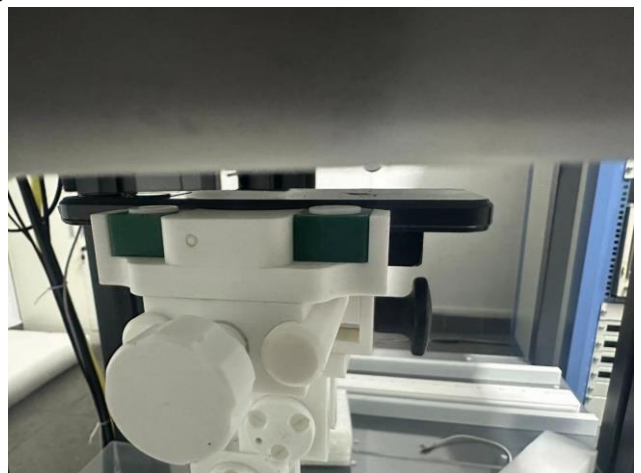

EUT Photos (Model: SKY D63)

EUT Antenna Locations

SAR Test Setup Photos

Head

Right Cheek

Right Tilted

Left Cheek

Left Tilted

Body

Front side (10mm)

Back side(10mm)

Left side(10mm)

Right side(10mm)

Top side(10mm)

Bottom side(10mm)

Back side with headset(10mm)

**EUT holder Perturbation Evaluation Test Setup Photos**

DUT with device holder (DUT direct contact with the phantom)

DUT without device holder (DUT direct contact with the phantom)