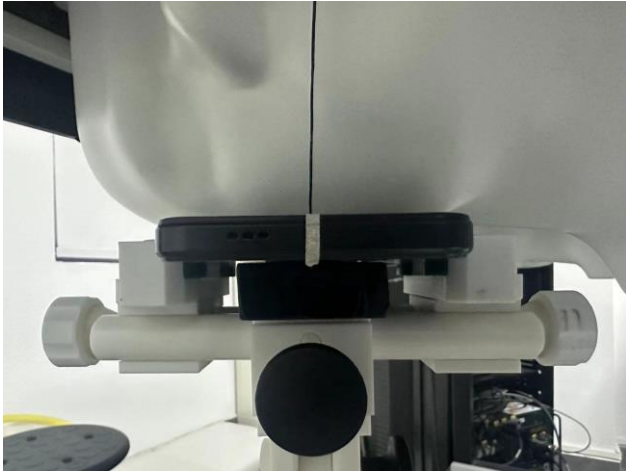

EUT Photos (Model: SKY D63)

EUT Antenna Locations

SAR Test Setup Photos

Head

Right Cheek

Right Tilted

Left Cheek

Left Tilted

Body

Front side (10mm)

Back side(10mm)

Left side(10mm)

Right side(10mm)

Top side(10mm)

Bottom side(10mm)

Back side with headset(10mm)

**EUT holder Perturbation Evaluation Test Setup Photos**

DUT with device holder (DUT direct contact with the phantom)

DUT without device holder (DUT direct contact with the phantom)