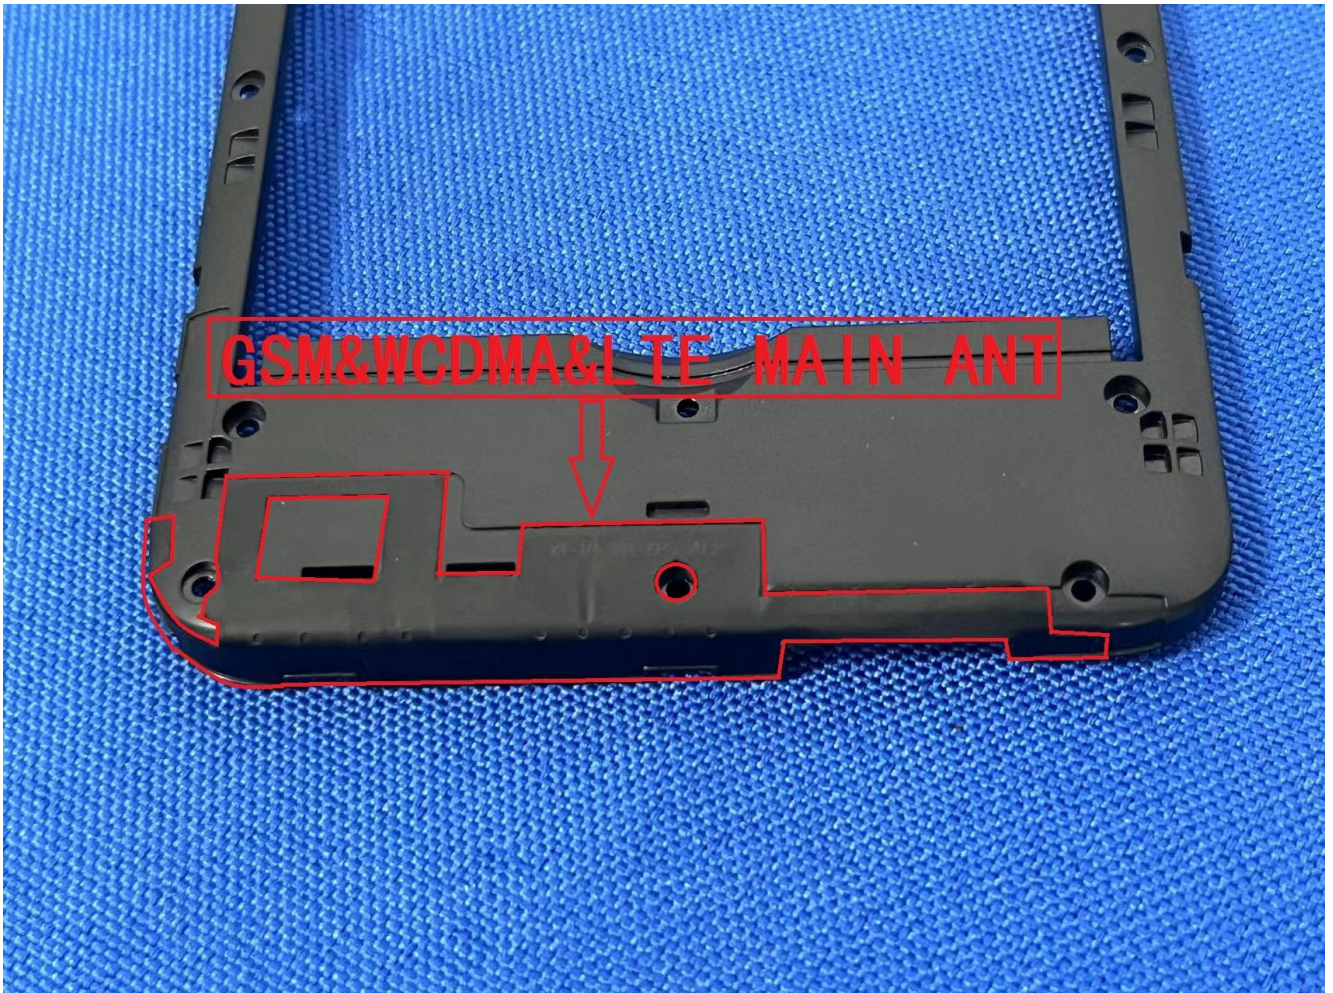

EUT Photos (Model: SKY D63)

EUT Antenna Locations

SAR Test Setup Photos

Head

Right Cheek

Right Tilted

Left Cheek

Left Tilted

Body

Front side (10mm)

Back side(10mm)

Left side(10mm)

Right side(10mm)

Top side(10mm)

Bottom side(10mm)

Back side with headset(10mm)

**EUT holder Perturbation Evaluation Test Setup Photos**

DUT with device holder (DUT direct contact with the phantom)

DUT without device holder (DUT direct contact with the phantom)