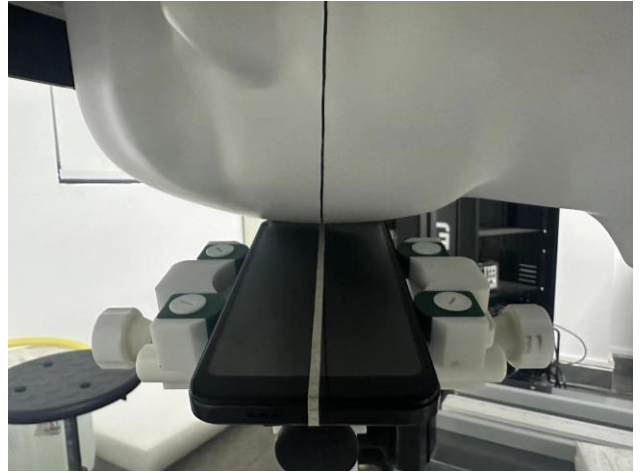

EUT Photos (Model: SKY D63)

EUT Antenna Locations

SAR Test Setup Photos

Head

Right Cheek

Right Tilted

Left Cheek

Left Tilted

Body

Front side (10mm)

Back side(10mm)

Left side(10mm)

Right side(10mm)

Top side(10mm)

Bottom side(10mm)

Back side with headset(10mm)

**EUT holder Perturbation Evaluation Test Setup Photos**

DUT with device holder (DUT direct contact with the phantom)

DUT without device holder (DUT direct contact with the phantom)