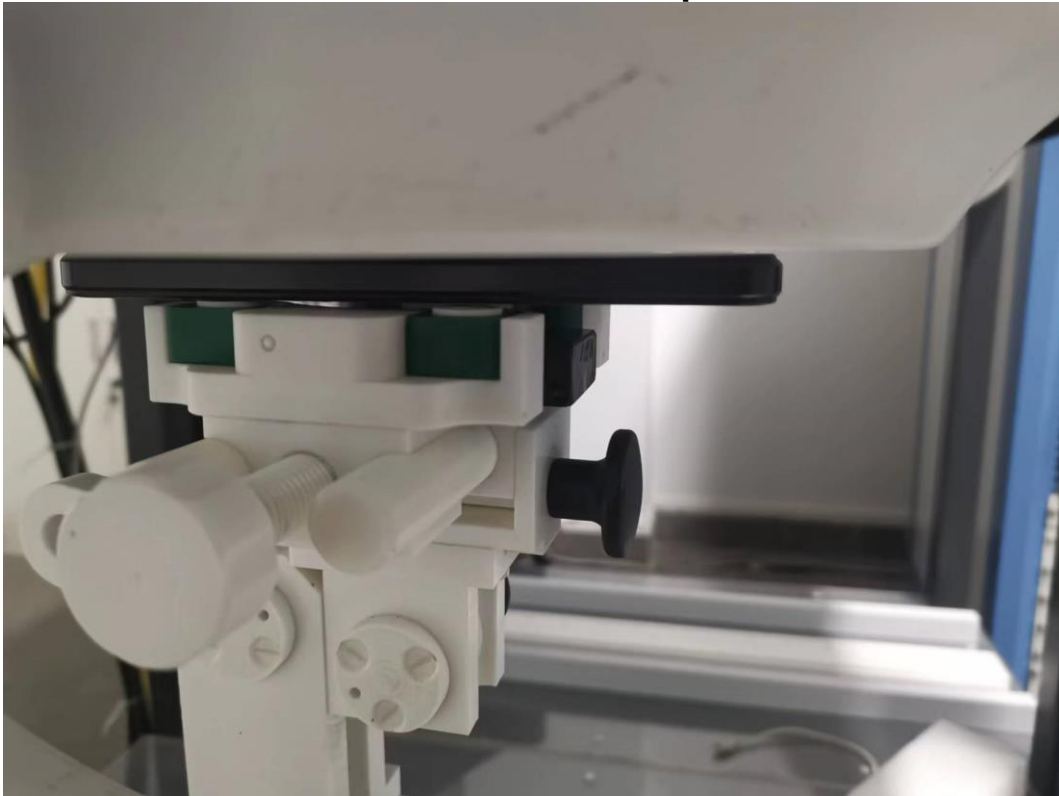

EUT Photos (Model: SKY D63)

EUT Antenna Locations

SAR Test Setup Photos

Head

Right Cheek

Right Tilted

Left Cheek

Left Tilted

Body

Front side (10mm)

Back side(10mm)

Left side(10mm)

Right side(10mm)

Top side(10mm)

Bottom side(10mm)

Back side with headset(10mm)

**EUT holder Perturbation Evaluation Test Setup Photos**

DUT with device holder (DUT direct contact with the phantom)

DUT without device holder (DUT direct contact with the phantom)