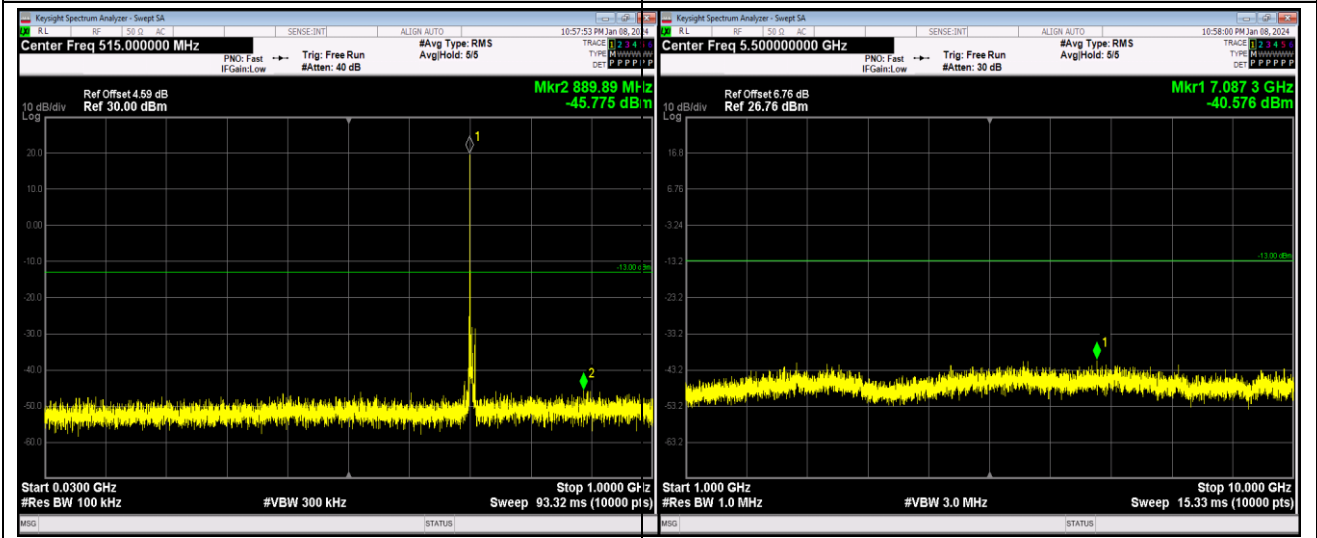

Band17-5MHz-64QAM-23790-1RB#0-Range1:30~1000MHz

Band17-5MHz-64QAM-23790-1RB#0-Range2:1000~10000MHz