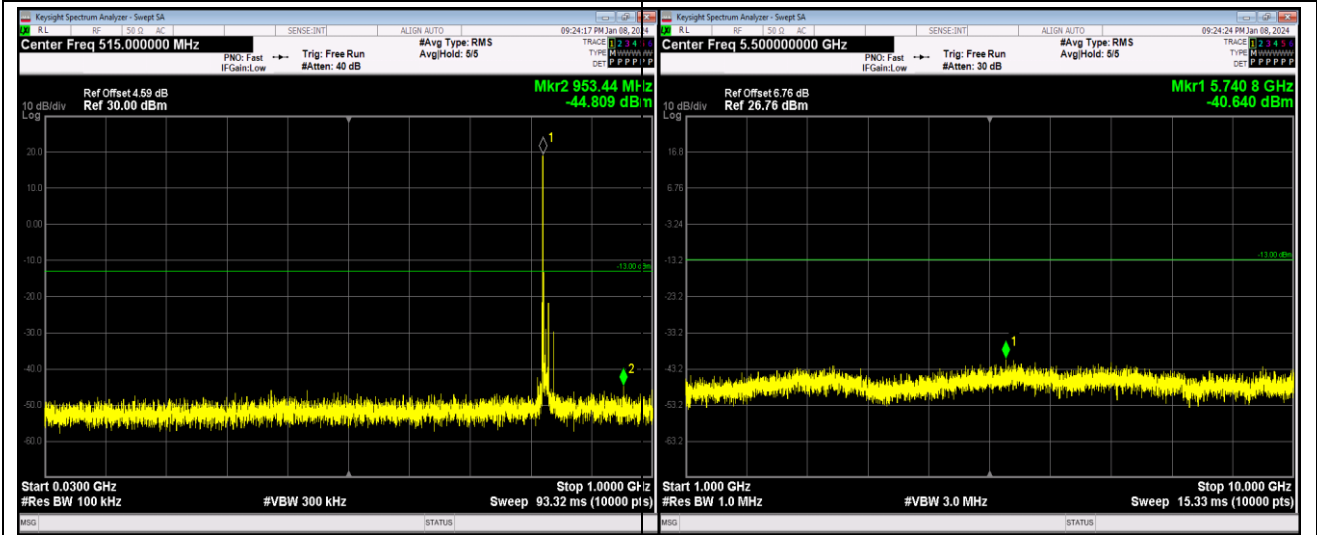

Band5-1.4MHz-64QAM-20525-1RB#0-Range1:30~1000MHz

Band5-1.4MHz-64QAM-20525-1RB#0-Range2:1000~10000MHz

Band5-1.4MHz-64QAM-20643-1RB#0-Range1:30~1000MHz

Band5-1.4MHz-64QAM-20643-1RB#0-Range2:1000~10000MHz

Band5-10MHz-16QAM-20450-1RB#0-Range1:30~1000MHz

Band5-10MHz-16QAM-20450-1RB#0-Range2:1000~10000MHz

Band5-10MHz-16QAM-20525-1RB#0-Range1:30~1000MHz

Band5-10MHz-16QAM-20525-1RB#0-Range2:1000~10000MHz

Band5-10MHz-64QAM-20600-1RB#0-Range1:30~1000MHz

Band5-10MHz-64QAM-20600-1RB#0-Range2:1000~10000MHz