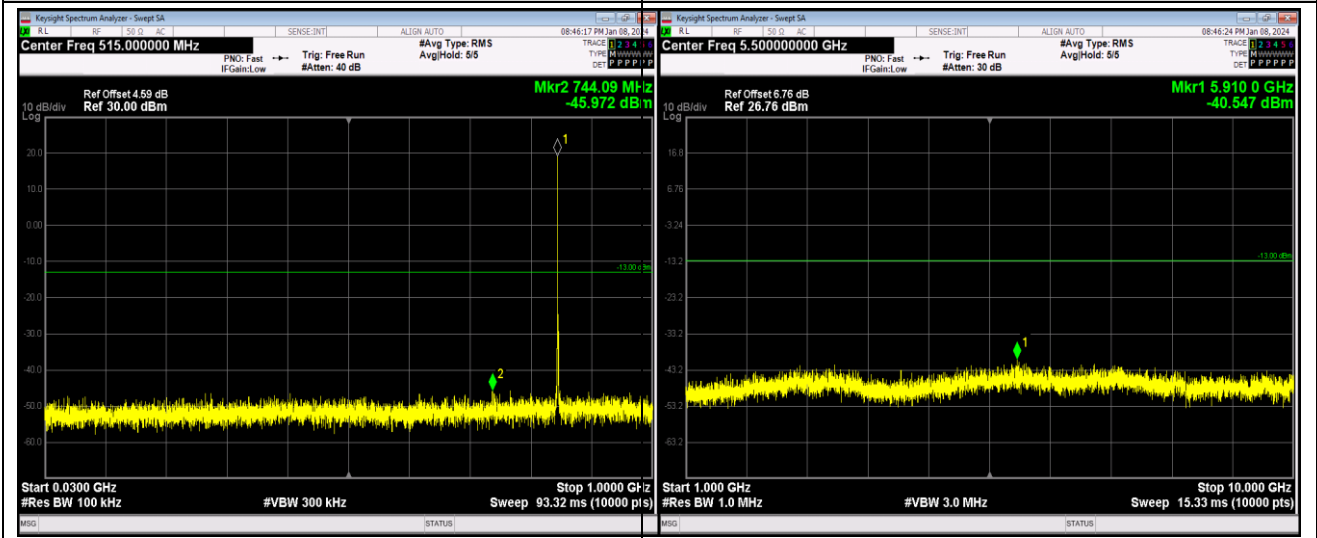

Band5-1.4MHz-64QAM-20525-1RB#0-Range1:30~1000MHz

Band5-1.4MHz-64QAM-20525-1RB#0-Range2:1000~10000MHz

Band5-1.4MHz-64QAM-20643-1RB#0-Range1:30~1000MHz

Band5-1.4MHz-64QAM-20643-1RB#0-Range2:1000~10000MHz

Band5-10MHz-16QAM-20450-1RB#0-Range1:30~1000MHz

Band5-10MHz-16QAM-20450-1RB#0-Range2:1000~10000MHz

Band5-10MHz-16QAM-20525-1RB#0-Range1:30~1000MHz

Band5-10MHz-16QAM-20525-1RB#0-Range2:1000~10000MHz

Band5-10MHz-64QAM-20600-1RB#0-Range1:30~1000MHz

Band5-10MHz-64QAM-20600-1RB#0-Range2:1000~10000MHz