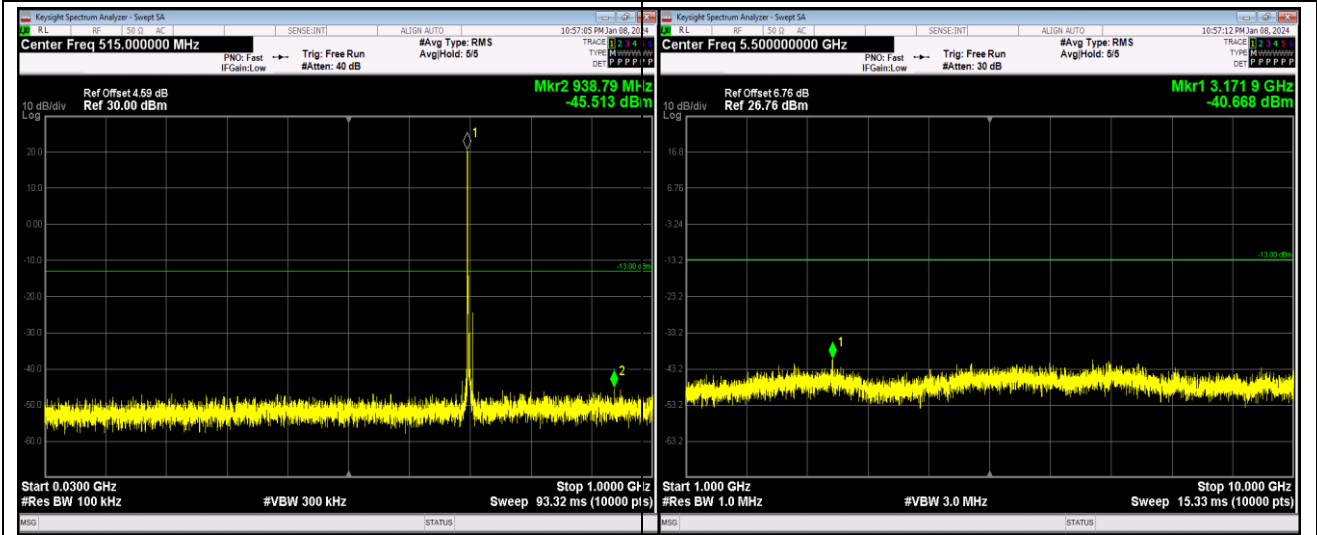

Band17-5MHz-64QAM-23755-1RB#0-Range1:30~1000MHz

Band17-5MHz-64QAM-23790-1RB#0-Range2:1000~10000MHz

Band17-5MHz-64QAM-23755-1RB#0-Range2:1000~10000MHz

Band17-5MHz-64QAM-23790-1RB#0-Range1:30~1000MHz