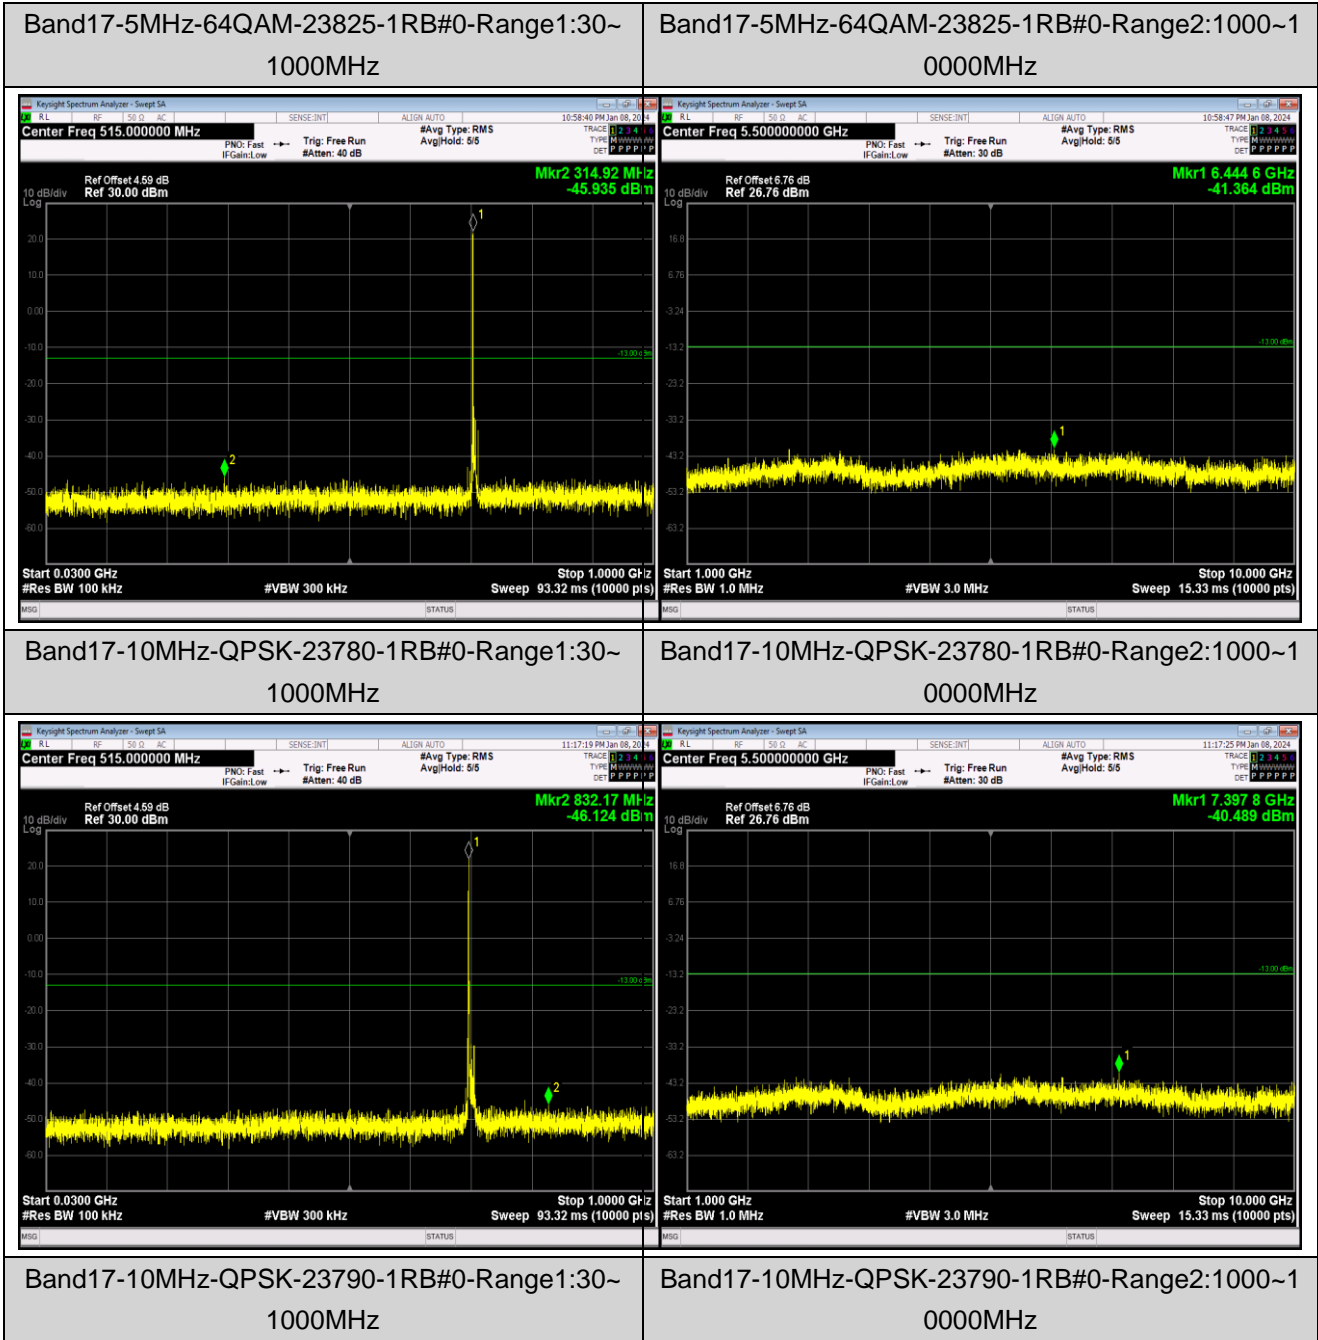

Band12-10MHz-64QAM-23060-1RB#0-Range2:1000~
10000MHz

Band17-5MHz-QPSK-23790-1RB#0-Range1:30~1000MHz

Band17-5MHz-QPSK-23790-1RB#0-Range2:1000~10000MHz

Band17-5MHz-QPSK-23825-1RB#0-Range1:30~1000MHz

Band17-5MHz-QPSK-23825-1RB#0-Range2:1000~10000MHz

Band17-5MHz-64QAM-23755-1RB#0-Range1:30~1000MHz

Band17-5MHz-64QAM-23755-1RB#0-Range2:1000~10000MHz

Band17-5MHz-64QAM-23790-1RB#0-Range1:30~1000MHz

Band17-5MHz-64QAM-23790-1RB#0-Range2:1000~10000MHz

Band17-10MHz-QPSK-23800-1RB#0-Range1:30~1000MHz

Band17-10MHz-QPSK-23800-1RB#0-Range2:1000~10000MHz

Band17-10MHz-16QAM-23780-1RB#0-Range1:30~1000MHz

Band17-10MHz-16QAM-23780-1RB#0-Range2:1000~10000MHz