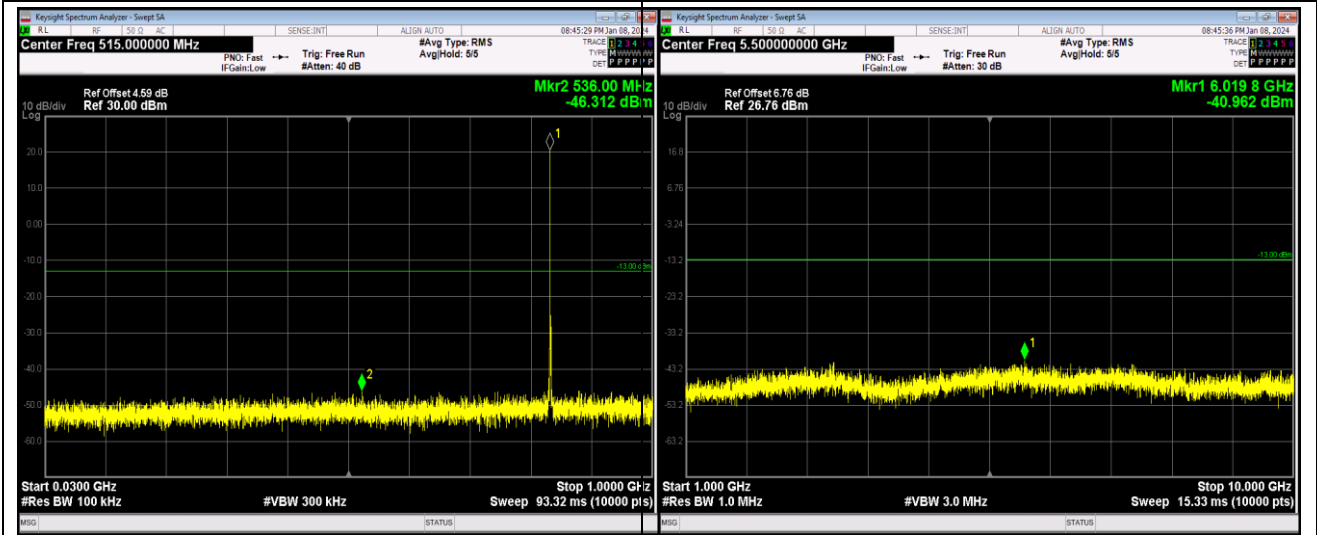

Band5-1.4MHz-64QAM-20525-1RB#0-Range1:30~1000MHz

Band5-1.4MHz-64QAM-20525-1RB#0-Range2:1000~10000MHz

Band5-1.4MHz-64QAM-20643-1RB#0-Range1:30~1000MHz

Band5-1.4MHz-64QAM-20643-1RB#0-Range2:1000~10000MHz

Band5-10MHz-16QAM-20450-1RB#0-Range1:30~1000MHz

Band5-10MHz-16QAM-20450-1RB#0-Range2:1000~10000MHz

Band5-10MHz-16QAM-20525-1RB#0-Range1:30~1000MHz

Band5-10MHz-16QAM-20525-1RB#0-Range2:1000~10000MHz

Band5-10MHz-64QAM-20600-1RB#0-Range1:30~1000MHz

Band5-10MHz-64QAM-20600-1RB#0-Range2:1000~10000MHz