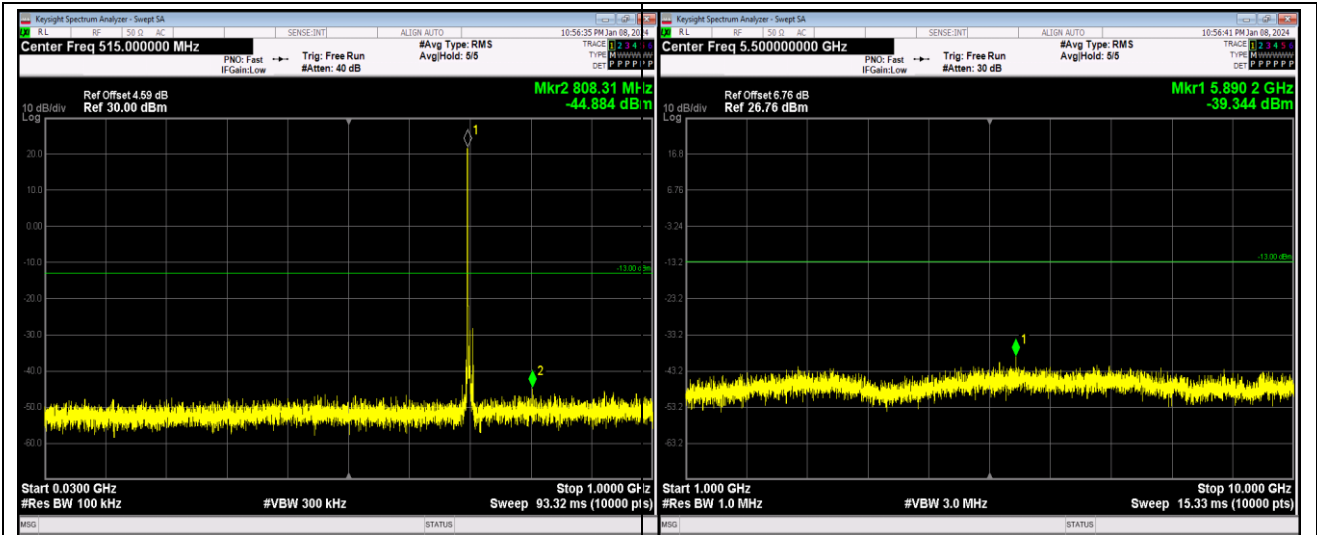

Band17-5MHz-QPSK-23790-1RB#0-Range2:1000~10000MHz

Band17-5MHz-QPSK-23790-1RB#0-Range1:30~1000MHz