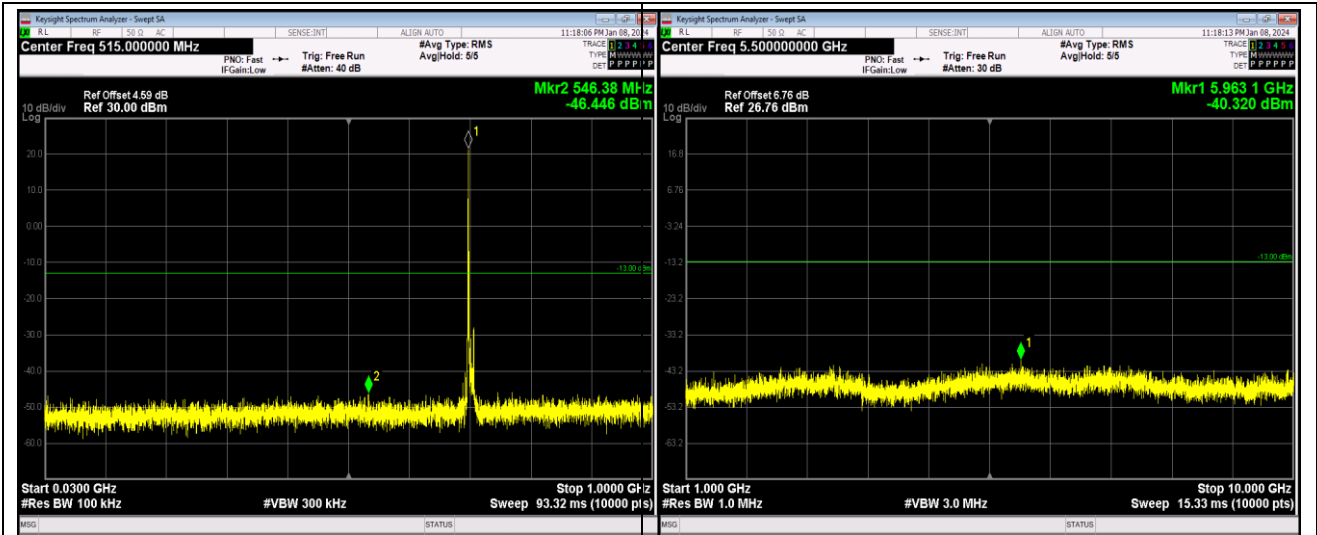

Band17-5MHz-64QAM-23755-1RB#0-Range1:30~1000MHz

Band17-5MHz-64QAM-23755-1RB#0-Range2:1000~10000MHz

Band17-5MHz-64QAM-23790-1RB#0-Range1:30~1000MHz

Band17-5MHz-64QAM-23790-1RB#0-Range2:1000~10000MHz

Band17-10MHz-QPSK-23800-1RB#0-Range1:30~1000MHz