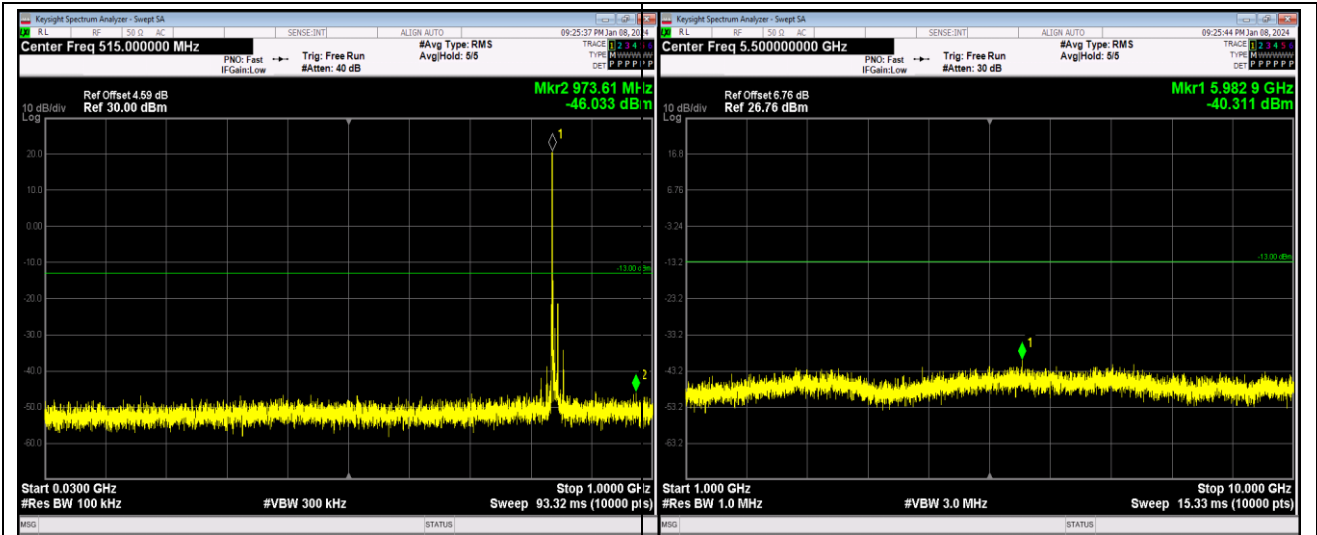

Band5-1.4MHz-64QAM-20525-1RB#0-Range1:30~1000MHz

Band5-1.4MHz-64QAM-20525-1RB#0-Range2:1000~10000MHz

Band5-1.4MHz-64QAM-20643-1RB#0-Range1:30~1000MHz

Band5-1.4MHz-64QAM-20643-1RB#0-Range2:1000~10000MHz

Band5-10MHz-16QAM-20450-1RB#0-Range1:30~1000MHz

Band5-10MHz-16QAM-20450-1RB#0-Range2:1000~10000MHz

Band5-10MHz-16QAM-20525-1RB#0-Range1:30~1000MHz

Band5-10MHz-16QAM-20525-1RB#0-Range2:1000~10000MHz

Band5-10MHz-64QAM-20600-1RB#0-Range1:30~1000MHz

Band5-10MHz-64QAM-20600-1RB#0-Range2:1000~10000MHz