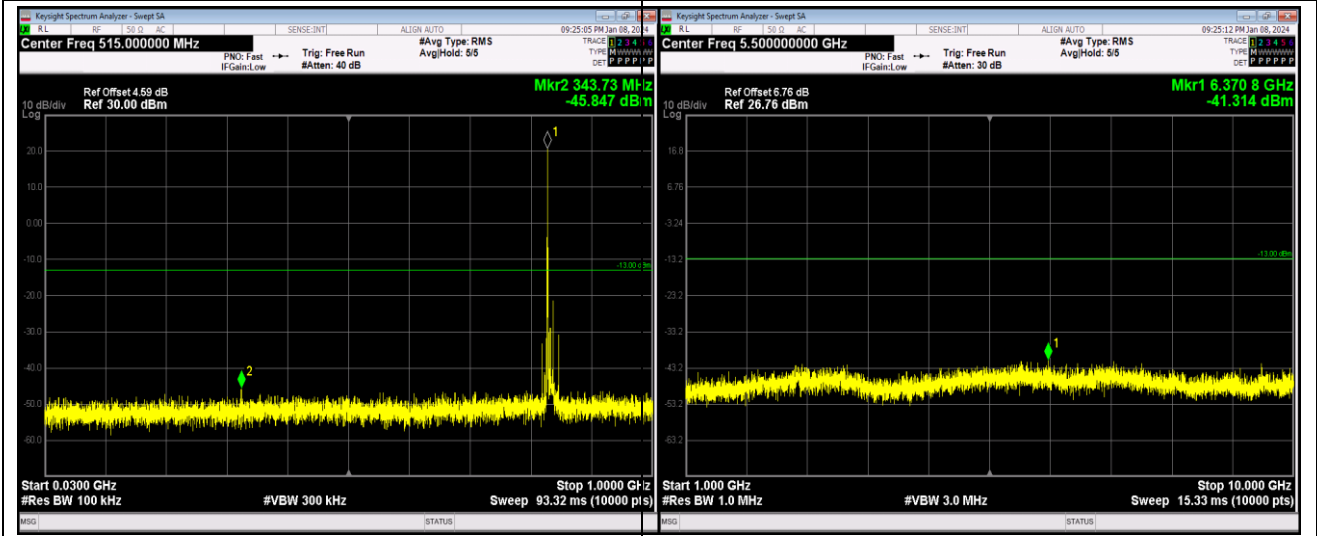

Band5-1.4MHz-64QAM-20525-1RB#0-Range1:30~1000MHz

Band5-1.4MHz-64QAM-20525-1RB#0-Range2:1000~10000MHz

Band5-1.4MHz-64QAM-20643-1RB#0-Range1:30~1000MHz

Band5-1.4MHz-64QAM-20643-1RB#0-Range2:1000~10000MHz

Band5-10MHz-16QAM-20450-1RB#0-Range1:30~1000MHz

Band5-10MHz-16QAM-20450-1RB#0-Range2:1000~10000MHz

Band5-10MHz-16QAM-20525-1RB#0-Range1:30~1000MHz

Band5-10MHz-16QAM-20525-1RB#0-Range2:1000~10000MHz

Band5-10MHz-64QAM-20600-1RB#0-Range1:30~1000MHz

Band5-10MHz-64QAM-20600-1RB#0-Range2:1000~10000MHz