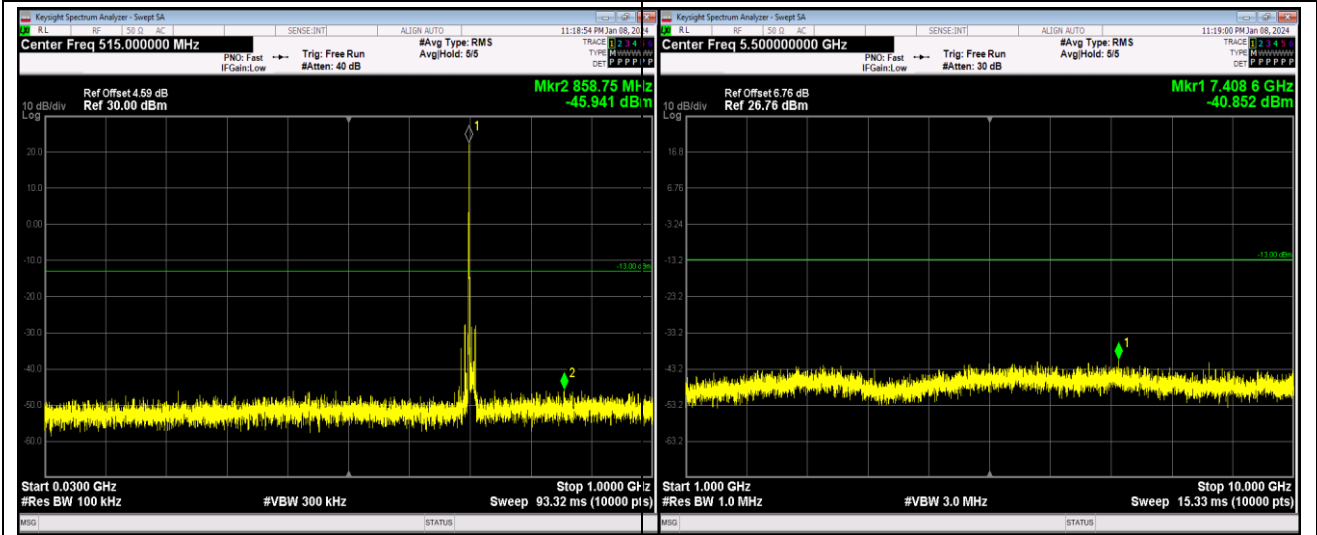

Band17-10MHz-QPSK-23800-1RB#0-Range1:30~1000MHz

Band17-10MHz-16QAM-23780-1RB#0-Range2:1000~10000MHz

Band17-10MHz-QPSK-23800-1RB#0-Range2:1000~10000MHz

Band17-10MHz-16QAM-23780-1RB#0-Range1:30~1000MHz