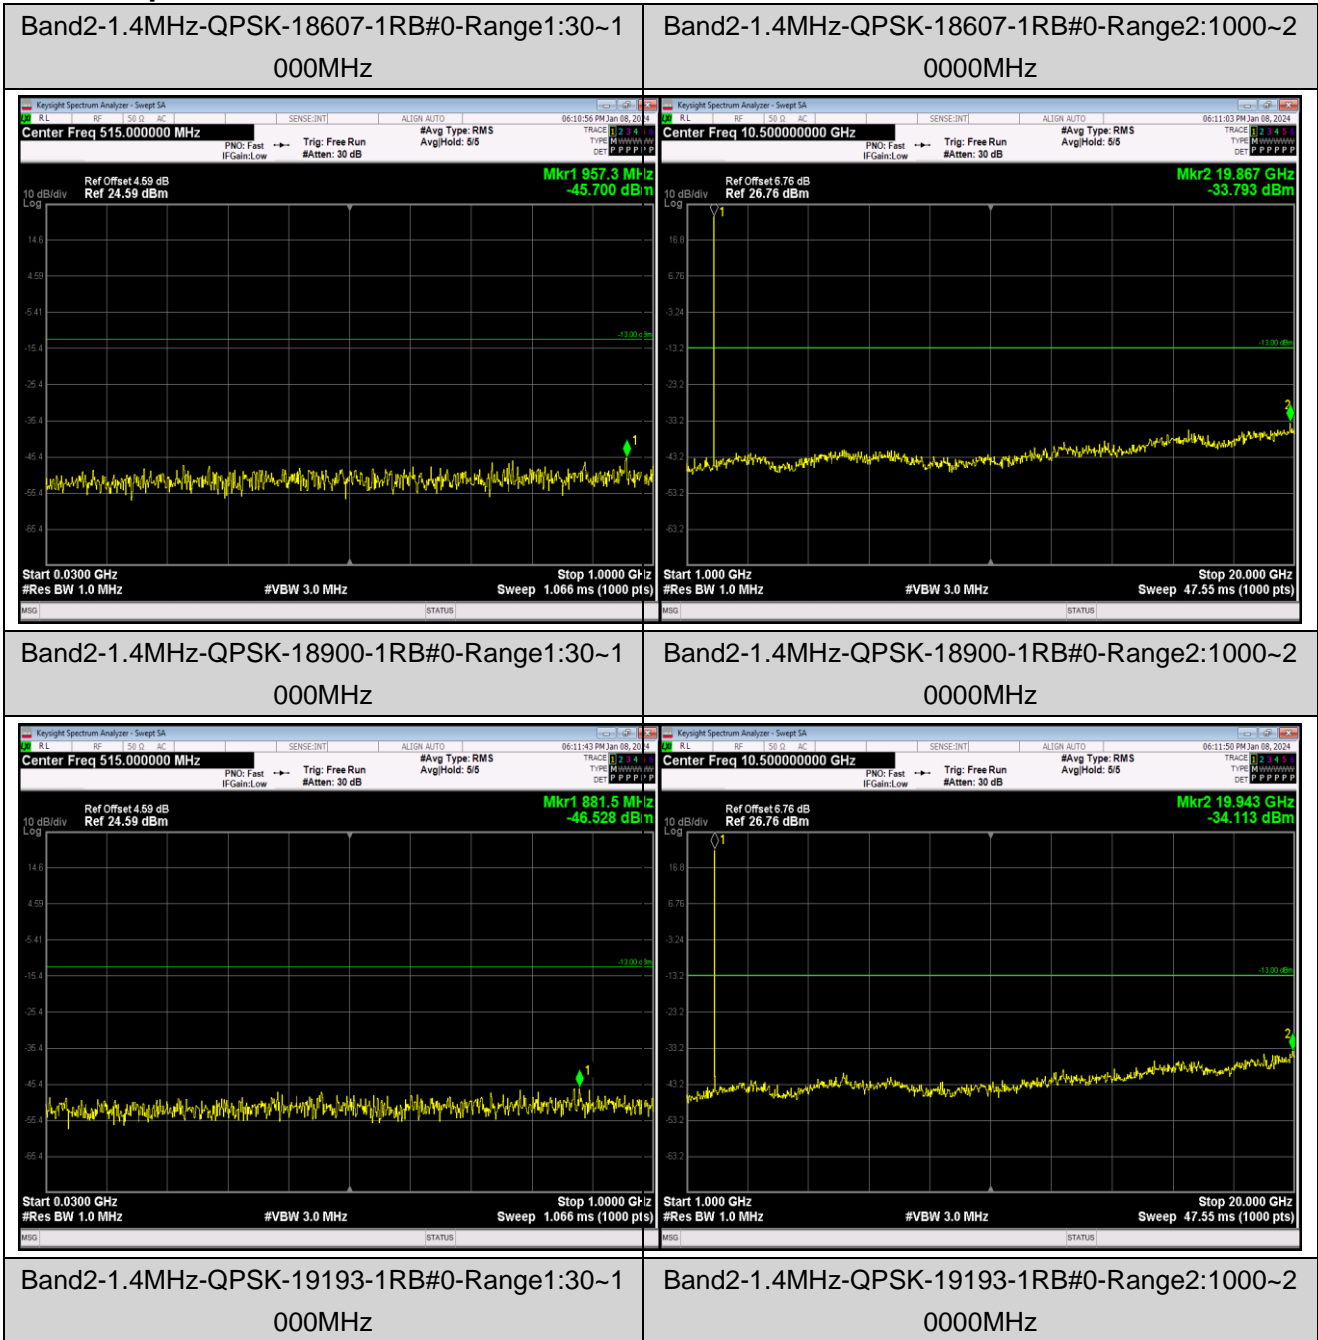

Test Graphs