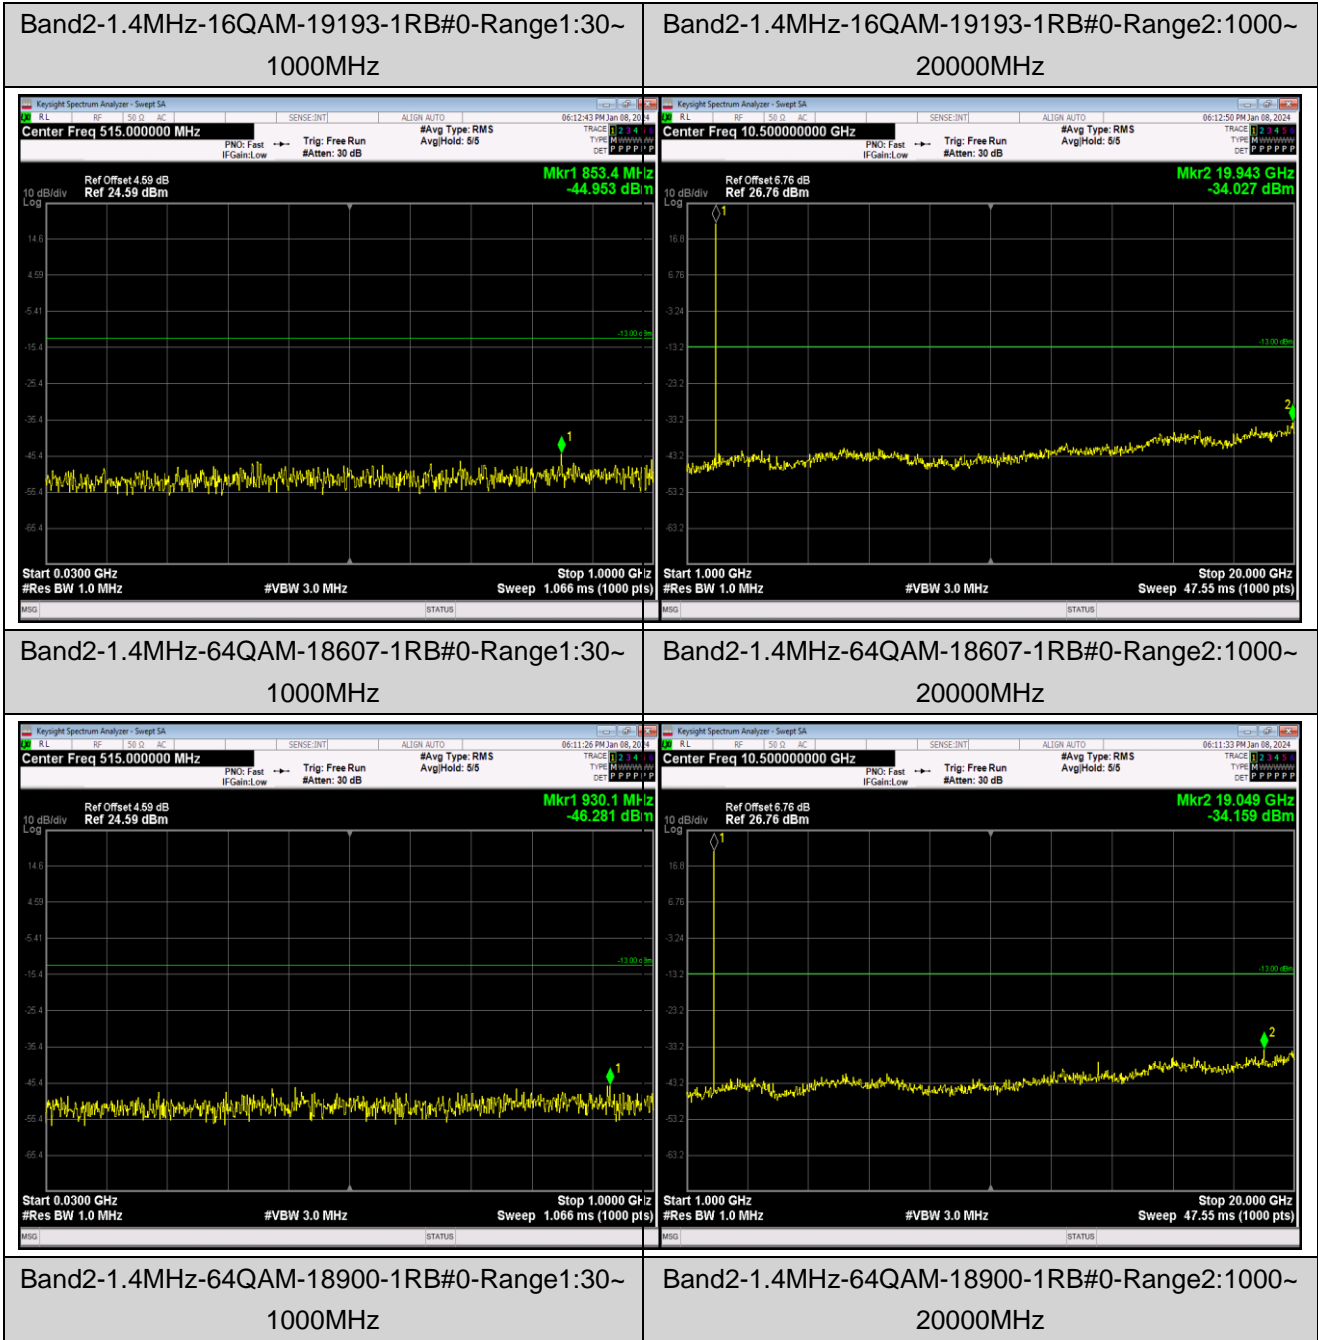

Remark: All bandwidth and all modulation had been tested, but only the worst case data displayed in this report.

Test Graphs

Band2-1.4MHz-16QAM-18607-1RB#0-Range1:30~1000MHz

Band2-1.4MHz-16QAM-18607-1RB#0-Range2:1000~20000MHz

Band2-1.4MHz-16QAM-18900-1RB#0-Range1:30~1000MHz

Band2-1.4MHz-16QAM-18900-1RB#0-Range2:1000~20000MHz

Band2-1.4MHz-64QAM-19193-1RB#0-Range1:30~1000MHz

Band2-1.4MHz-64QAM-19193-1RB#0-Range2:1000~20000MHz

Band2-20MHz-QPSK-18700-1RB#0-Range1:30~1000MHz