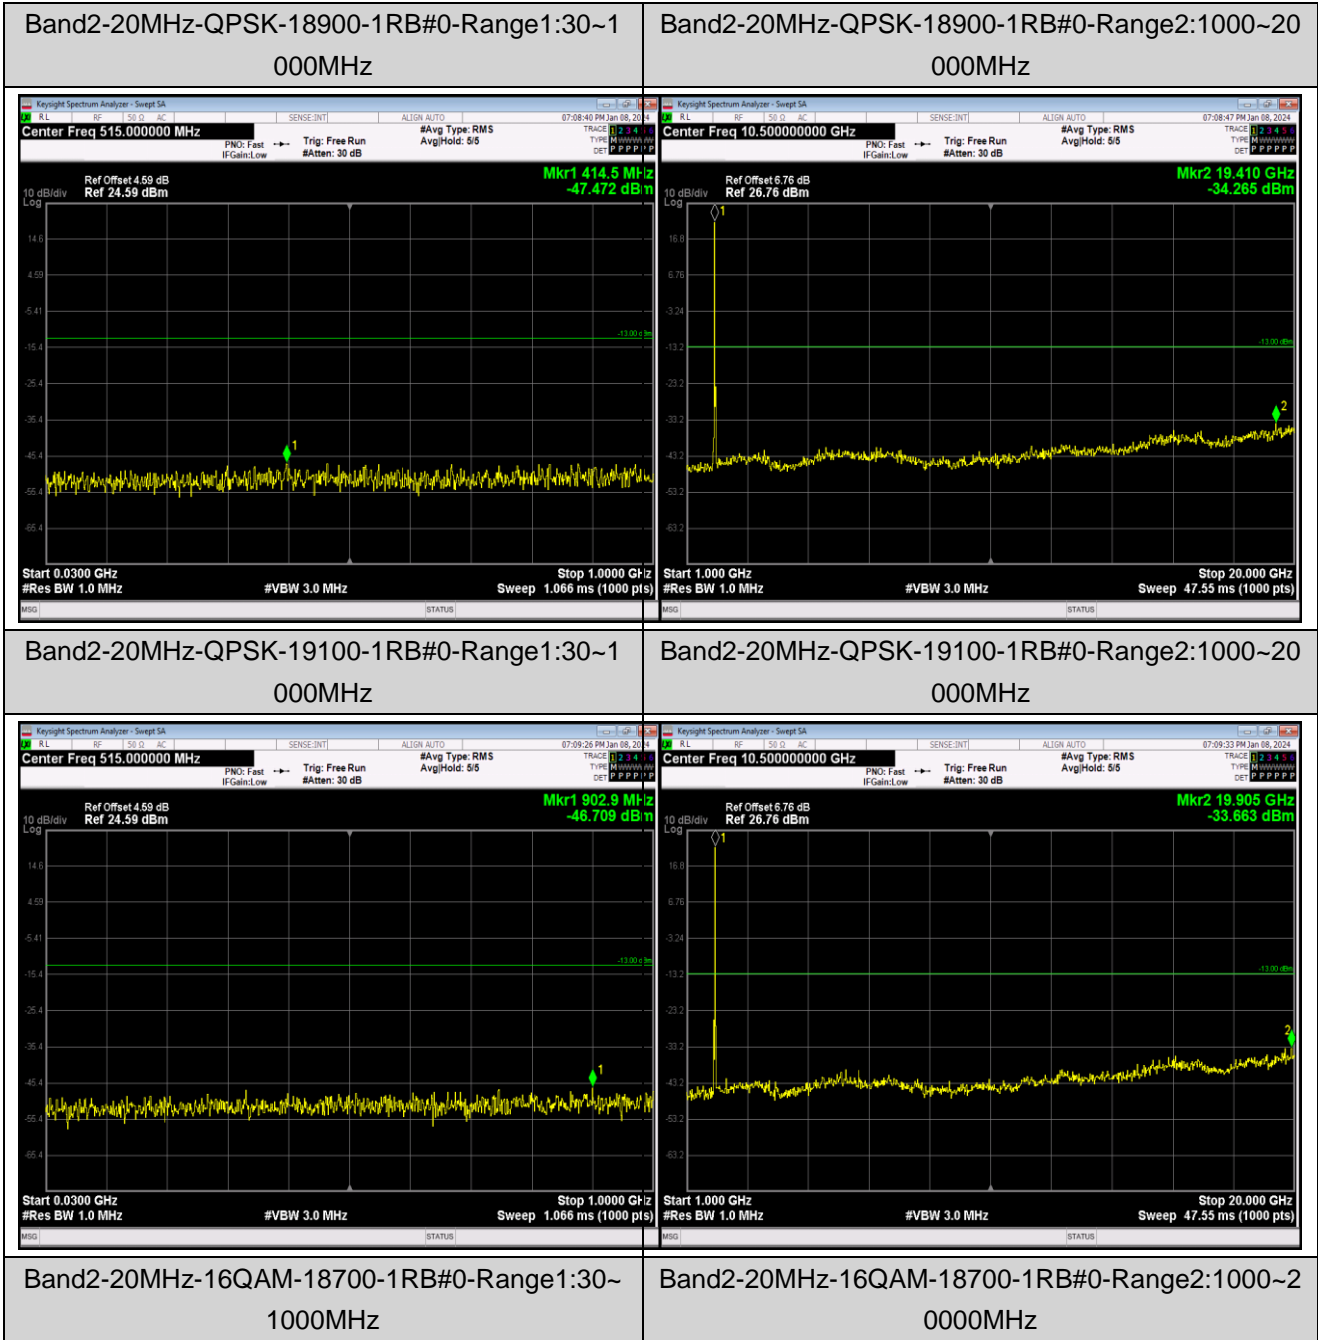

Remark: All bandwidth and all modulation had been tested, but only the worst case data displayed in this report.

Test Graphs

Band2-1.4MHz-16QAM-18607-1RB#0-Range1:30~1000MHz

Band2-1.4MHz-16QAM-18607-1RB#0-Range2:1000~20000MHz

Band2-1.4MHz-16QAM-18900-1RB#0-Range1:30~1000MHz

Band2-1.4MHz-16QAM-18900-1RB#0-Range2:1000~20000MHz

Band2-1.4MHz-64QAM-19193-1RB#0-Range1:30~1000MHz

Band2-1.4MHz-64QAM-19193-1RB#0-Range2:1000~20000MHz

Band2-20MHz-QPSK-18700-1RB#0-Range1:30~1000MHz

Band2-20MHz-QPSK-18700-1RB#0-Range2:1000~20000MHz

Band2-20MHz-16QAM-18900-1RB#0-Range1:30~1000MHz

Band2-20MHz-16QAM-18900-1RB#0-Range2:1000~2000MHz

Band2-20MHz-16QAM-19100-1RB#0-Range1:30~1000MHz

Band2-20MHz-16QAM-19100-1RB#0-Range2:1000~2000MHz