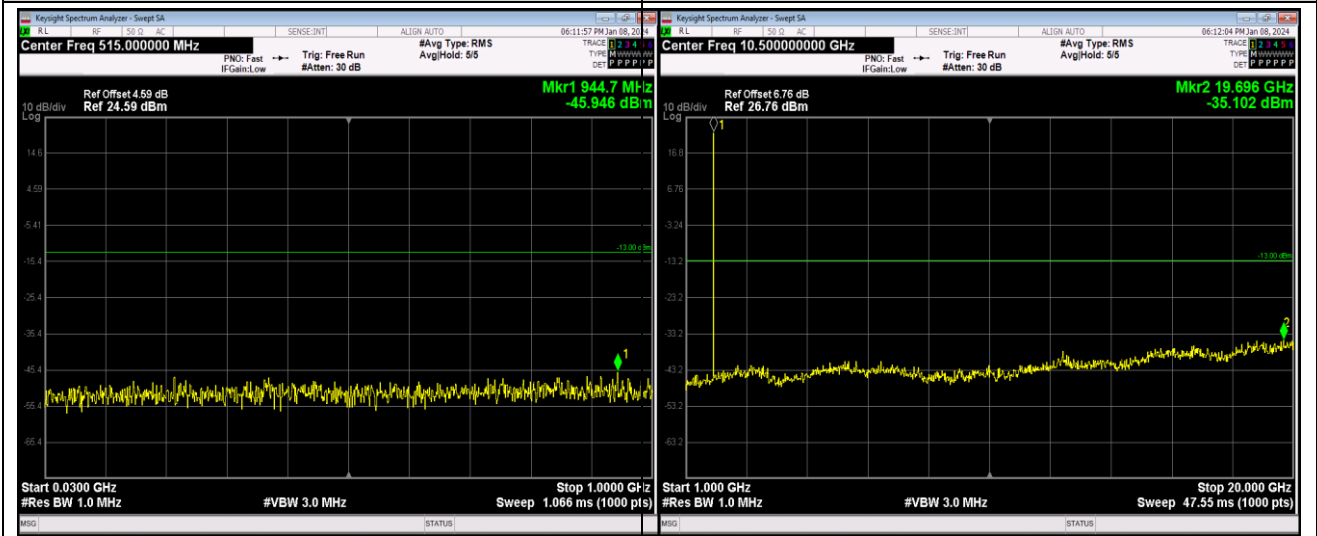

Band2-1.4MHz-16QAM-18900-1RB#0-Range1:30~1000MHz

Band2-1.4MHz-16QAM-18900-1RB#0-Range2:1000~20000MHz