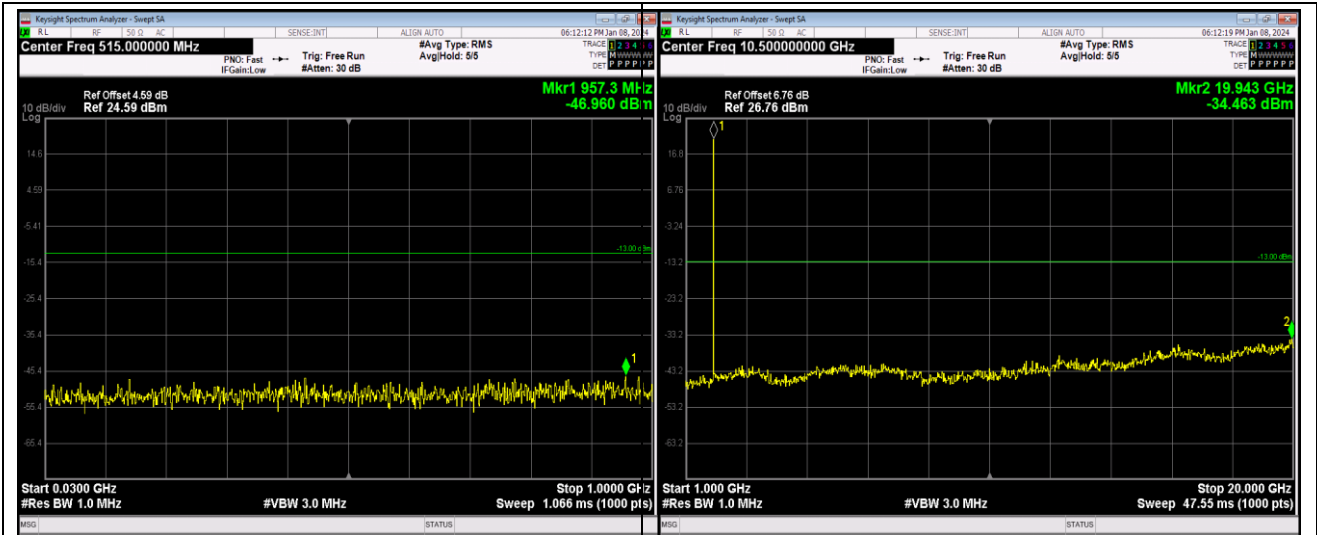

Band2-1.4MHz-64QAM-19193-1RB#0-Range2:1000~20000MHz

Band2-1.4MHz-64QAM-19193-1RB#0-Range1:30~1000MHz