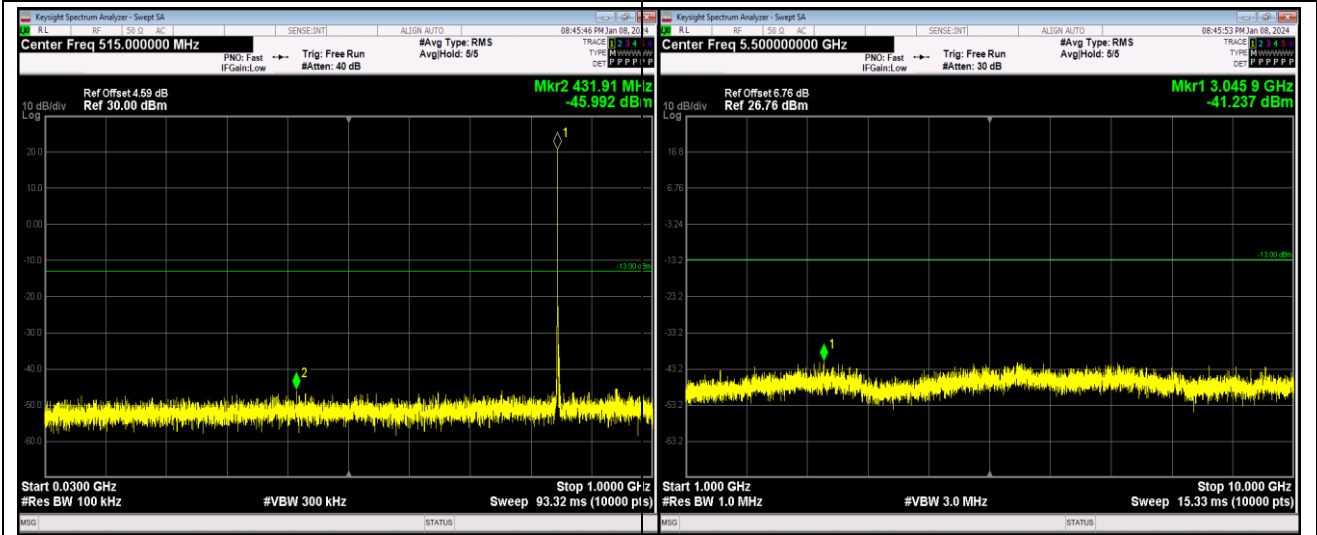

Band4-20MHz-64QAM-20175-1RB#0-Range2:1000~20000MHz

Band5-1.4MHz-QPSK-20643-1RB#0-Range1:30~1000MHz

Band5-1.4MHz-QPSK-20643-1RB#0-Range2:1000~10000MHz

Band5-1.4MHz-16QAM-20407-1RB#0-Range1:30~1000MHz

Band5-1.4MHz-16QAM-20407-1RB#0-Range2:1000~10000MHz