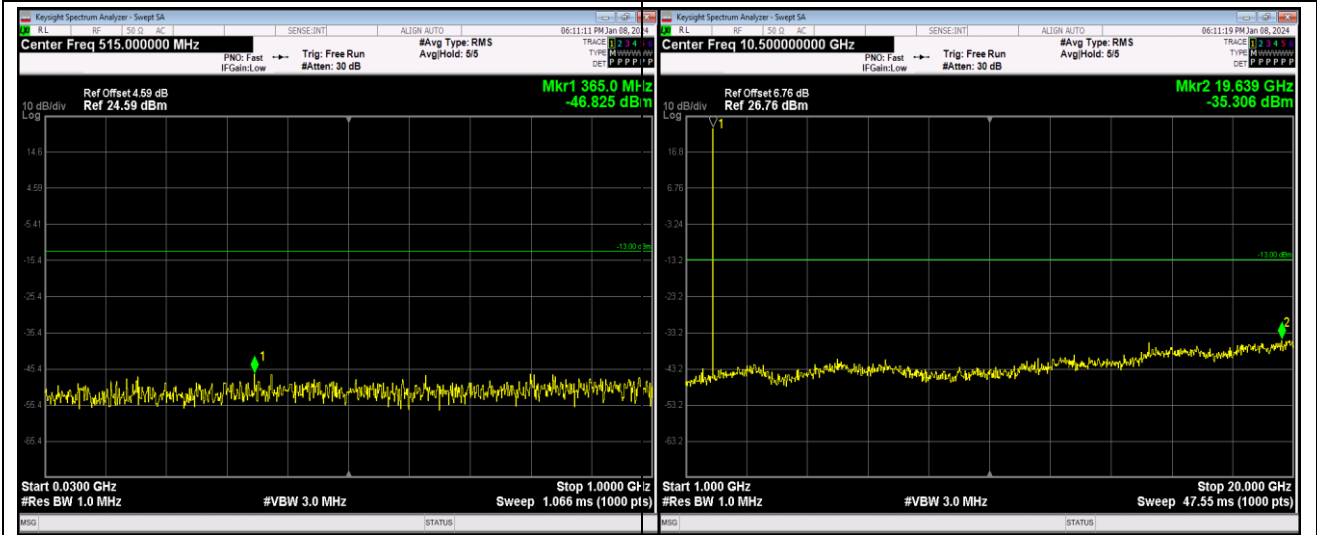

Remark: All bandwidth and all modulation had been tested, but only the worst case data displayed in this report.

Test Graphs

Band2-1.4MHz-16QAM-18607-1RB#0-Range1:30~1000MHz

Band2-1.4MHz-16QAM-18607-1RB#0-Range2:1000~20000MHz