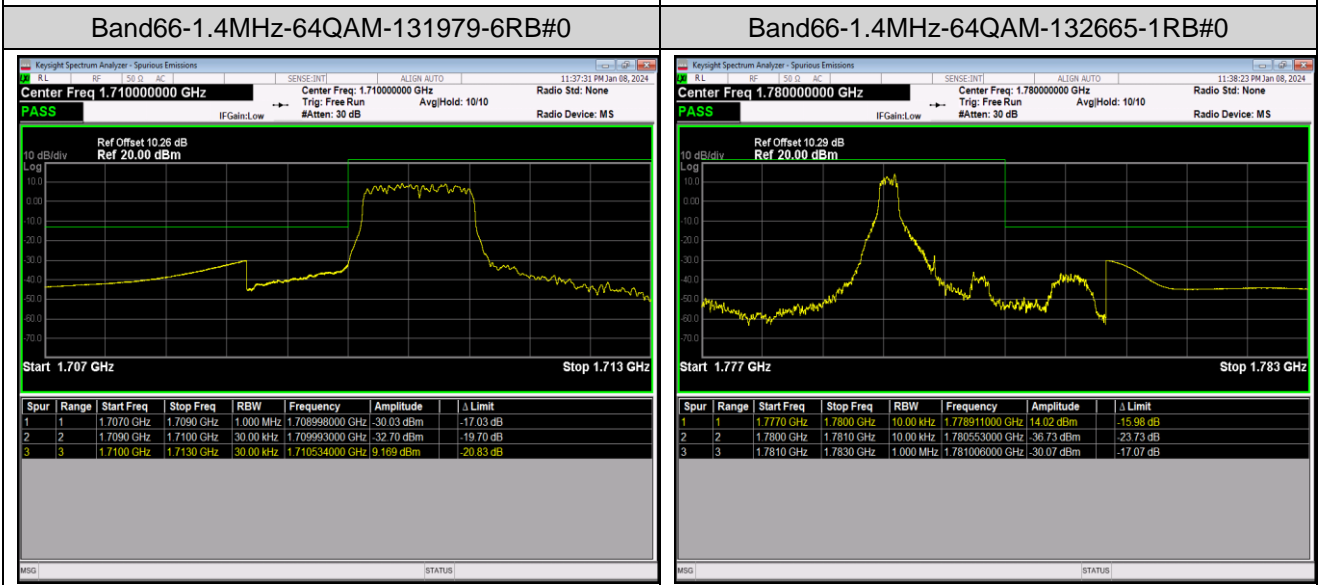

Band66-1.4MHz-16QAM-132665-1RB#0

Band66-1.4MHz-16QAM-132665-1RB#5

Band66-1.4MHz-16QAM-132665-6RB#0

Band66-1.4MHz-64QAM-131979-1RB#0

Band66-1.4MHz-64QAM-131979-1RB#5

Band66-20MHz-QPSK-132072-100RB#0

Band66-20MHz-QPSK-132572-1RB#0