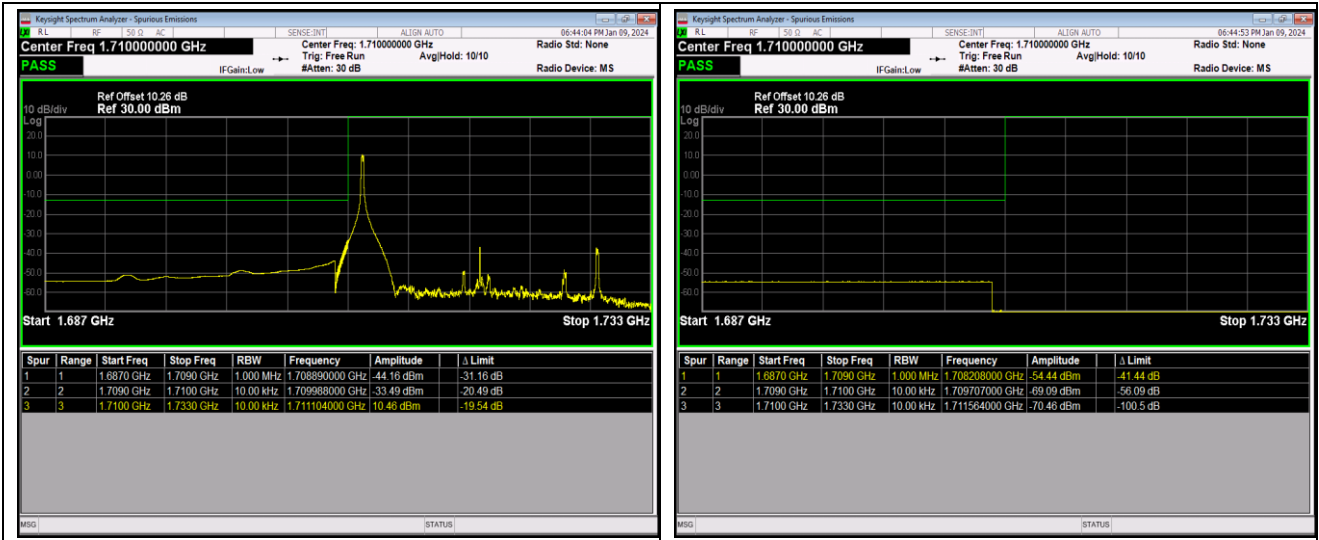

Band66-1.4MHz-16QAM-132665-1RB#0

Band66-1.4MHz-16QAM-132665-1RB#5

Band66-1.4MHz-16QAM-132665-6RB#0

Band66-1.4MHz-64QAM-131979-1RB#0

Band66-1.4MHz-64QAM-131979-1RB#5

Band66-20MHz-QPSK-132072-100RB#0

Band66-20MHz-QPSK-132572-1RB#0