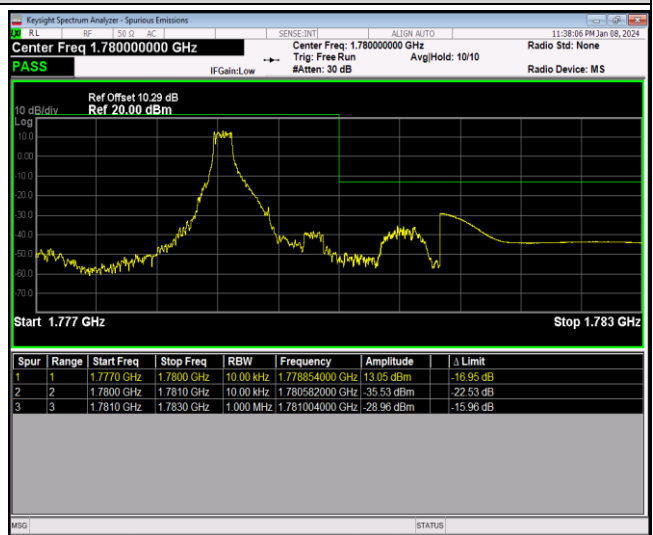

Band66-1.4MHz-16QAM-132665-1RB#0

Band66-1.4MHz-16QAM-132665-6RB#0