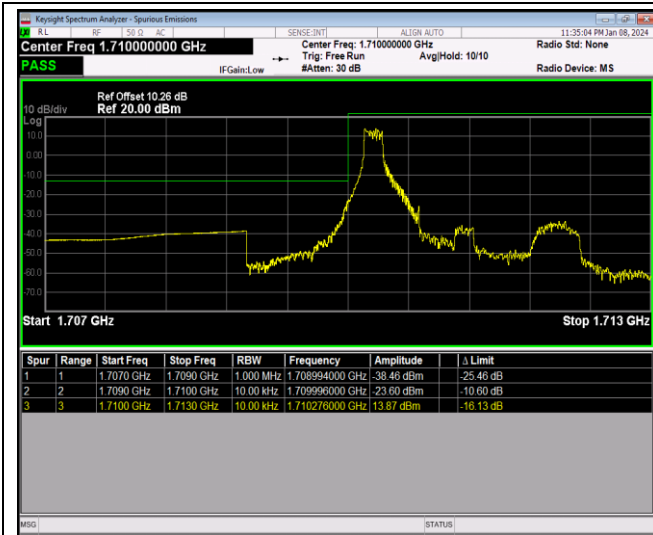

Band66-1.4MHz-QPSK-131979-6RB#0

Band66-1.4MHz-QPSK-132665-1RB#0

Band66-1.4MHz-QPSK-132665-1RB#5

Band66-1.4MHz-QPSK-132665-6RB#0

Band66-1.4MHz-16QAM-131979-1RB#0

Band66-1.4MHz-16QAM-131979-1RB#5

Band66-1.4MHz-16QAM-131979-6RB#0