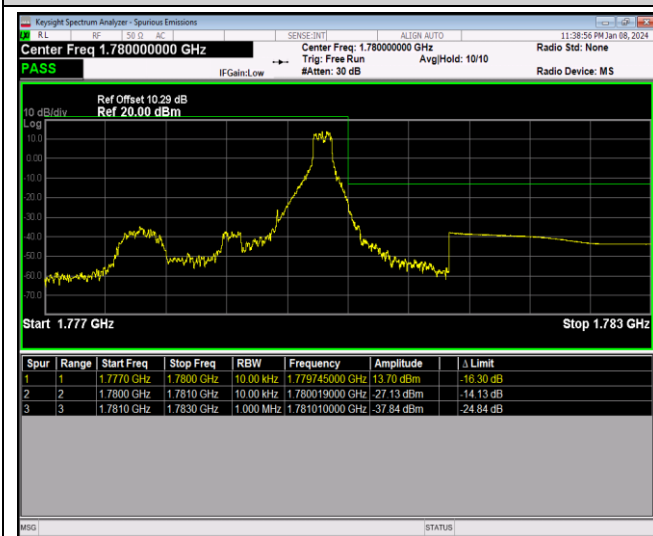

Band66-1.4MHz-16QAM-132665-1RB#5

Band66-1.4MHz-64QAM-131979-1RB#0