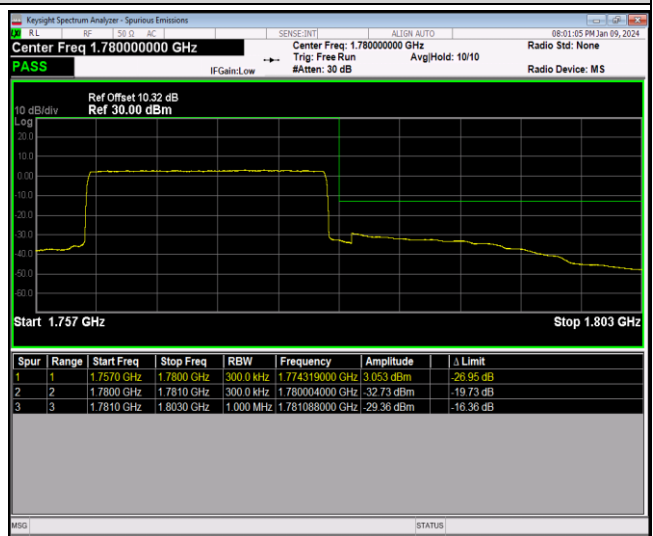

Band66-20MHz-QPSK-132572-100RB#0

Band66-20MHz-16QAM-132072-1RB#99