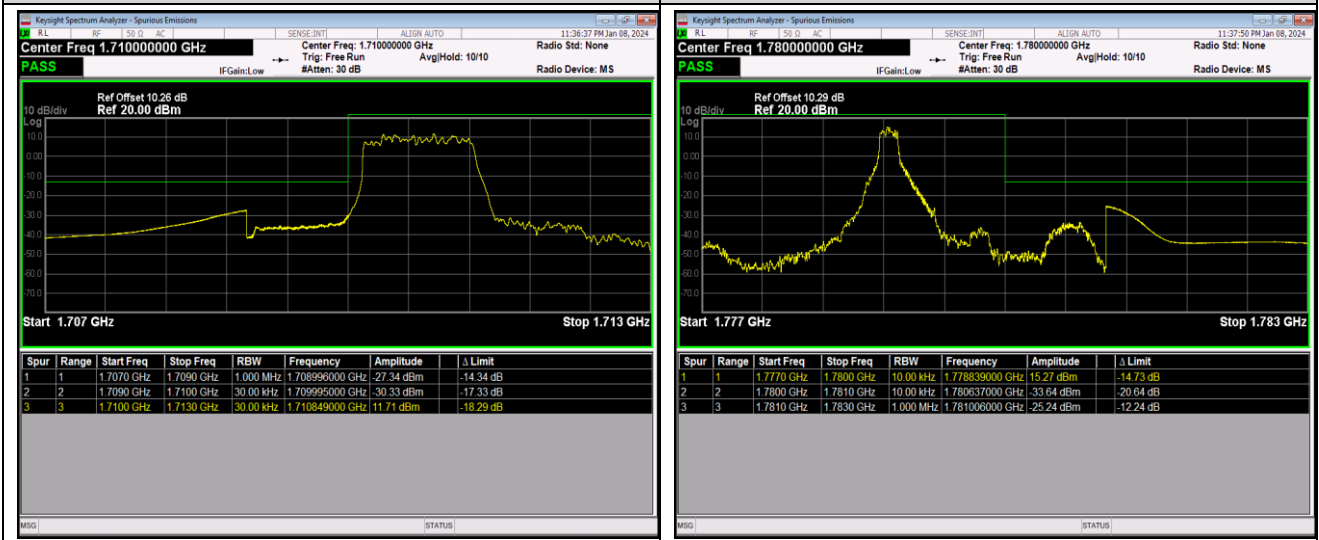

Band66-1.4MHz-QPSK-131979-6RB#0

Band66-1.4MHz-QPSK-132665-1RB#0

Band66-1.4MHz-QPSK-132665-1RB#5

Band66-1.4MHz-QPSK-132665-6RB#0

Band66-1.4MHz-16QAM-131979-1RB#0

Band66-1.4MHz-16QAM-131979-1RB#5

Band66-1.4MHz-16QAM-131979-6RB#0