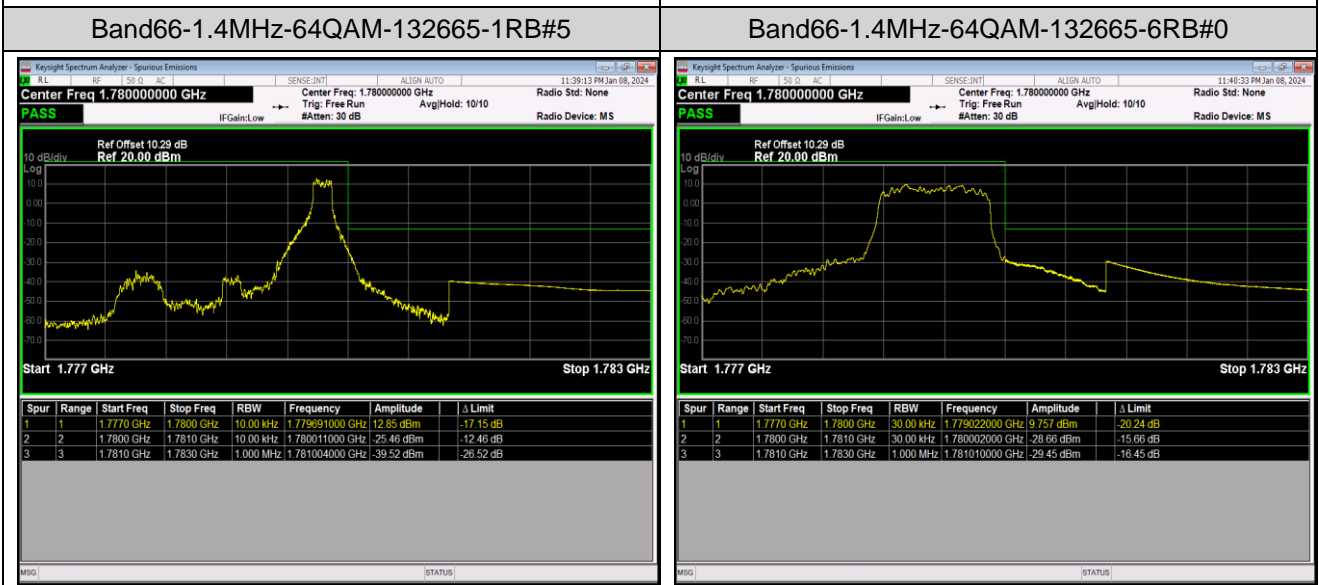

Band66-1.4MHz-16QAM-132665-1RB#0

Band66-1.4MHz-16QAM-132665-1RB#5

Band66-1.4MHz-16QAM-132665-6RB#0

Band66-1.4MHz-64QAM-131979-1RB#0

Band66-1.4MHz-64QAM-131979-1RB#5

Band66-20MHz-QPSK-132072-100RB#0

Band66-20MHz-QPSK-132572-1RB#0