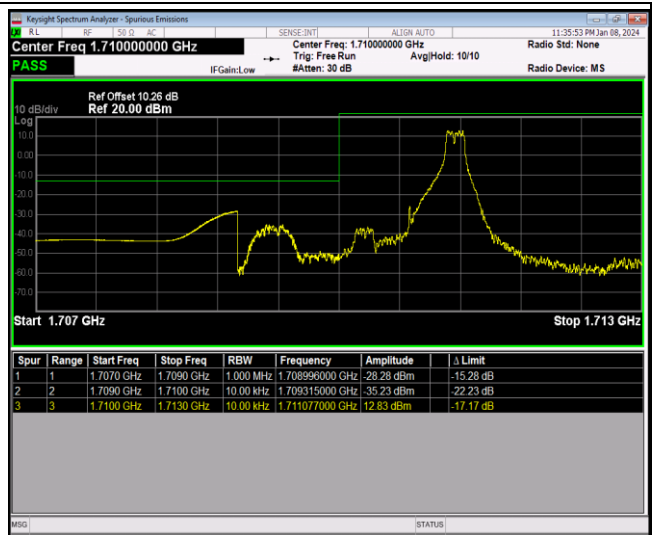

Band66-1.4MHz-QPSK-131979-6RB#0

Band66-1.4MHz-QPSK-132665-1RB#0

Band66-1.4MHz-QPSK-132665-1RB#5

Band66-1.4MHz-QPSK-132665-6RB#0

Band66-1.4MHz-16QAM-131979-1RB#0

Band66-1.4MHz-16QAM-131979-1RB#5

Band66-1.4MHz-16QAM-131979-6RB#0