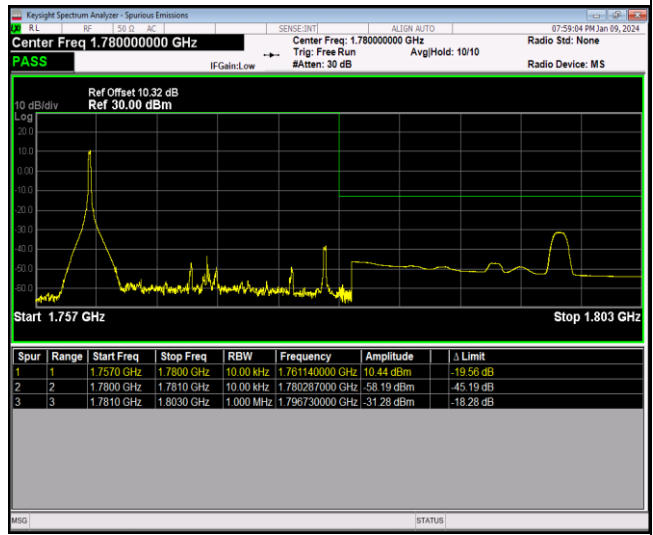

Band66-20MHz-QPSK-132572-1RB#0

Band66-20MHz-QPSK-132572-100RB#0