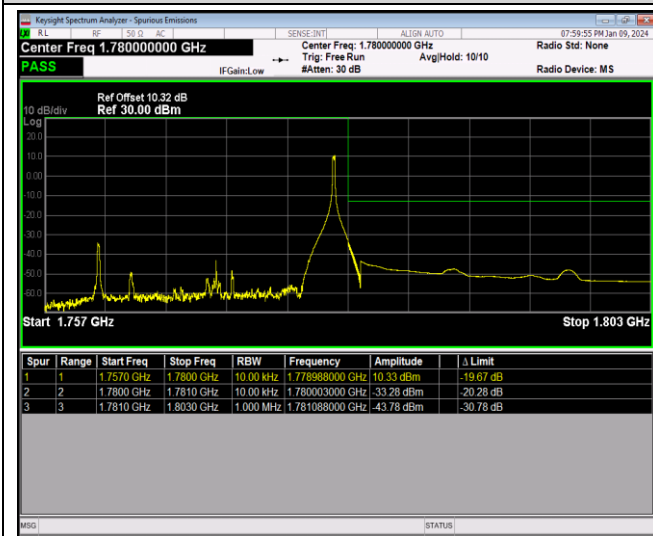

Band66-20MHz-QPSK-132572-1RB#99

Band66-20MHz-16QAM-132072-1RB#0