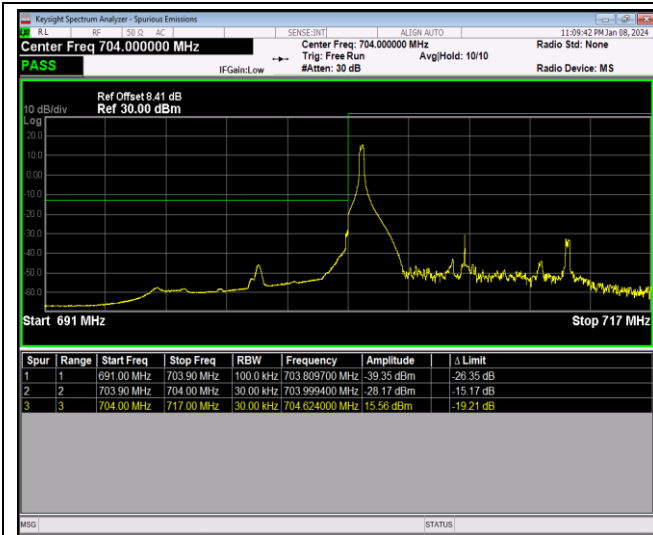

Band17-10MHz-16QAM-23780-1RB#0

Band17-10MHz-16QAM-23780-50RB#0