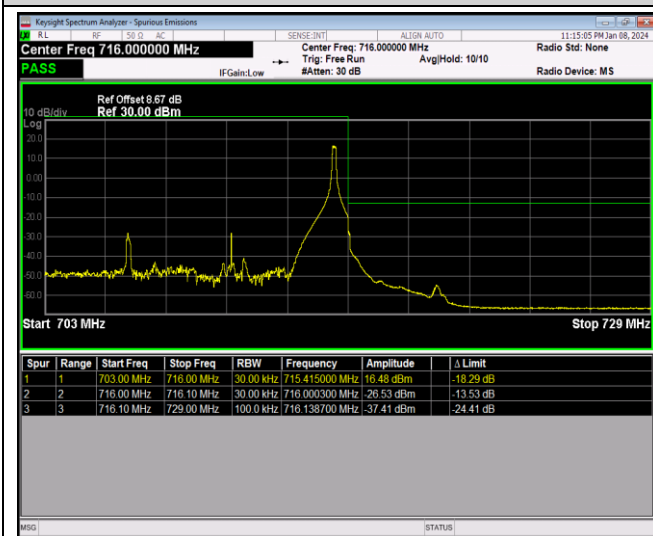

Band17-10MHz-QPSK-23800-50RB#0

Band17-10MHz-16QAM-23780-1RB#0

Band17-10MHz-16QAM-23780-1RB#49

Band17-10MHz-16QAM-23780-50RB#0

Band17-10MHz-16QAM-23800-1RB#0

Band17-10MHz-16QAM-23800-1RB#49

Band17-10MHz-16QAM-23800-50RB#0