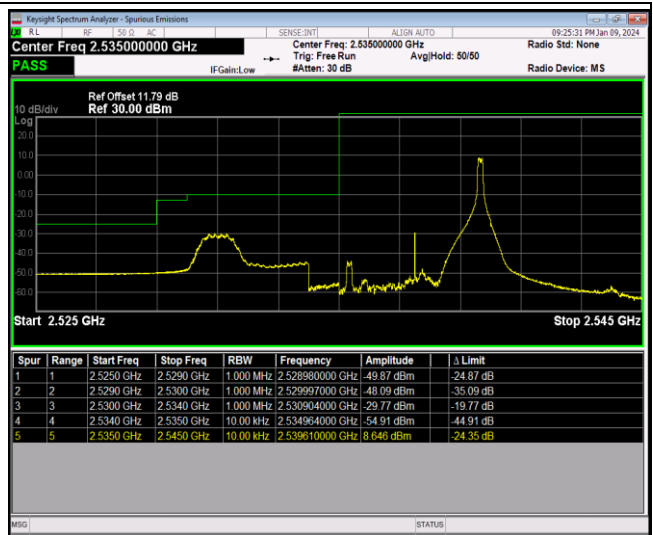

Band41-5MHz-QPSK-40065-1RB#24

Band41-5MHz-QPSK-41215-1RB#0