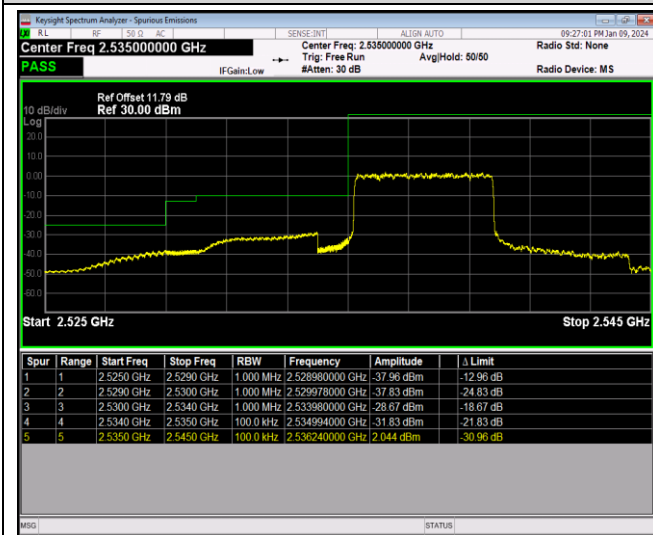

Band41-5MHz-QPSK-40065-25RB#0

Band41-5MHz-QPSK-41215-1RB#24