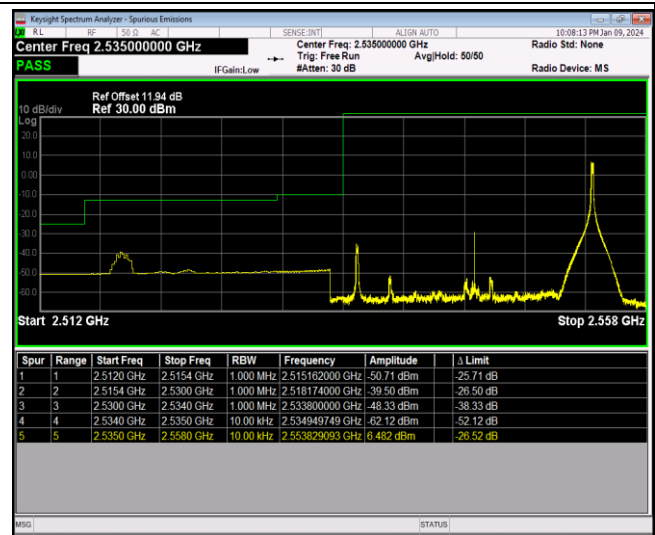

Band41-20MHz-16QAM-41140-100RB#0

Band41-20MHz-64QAM-40140-1RB#0

Band41-20MHz-64QAM-40140-1RB#99

Band41-20MHz-64QAM-40140-100RB#0

Band41-20MHz-64QAM-41140-1RB#0

Band41-20MHz-64QAM-41140-1RB#99

Band41-20MHz-64QAM-41140-100RB#0