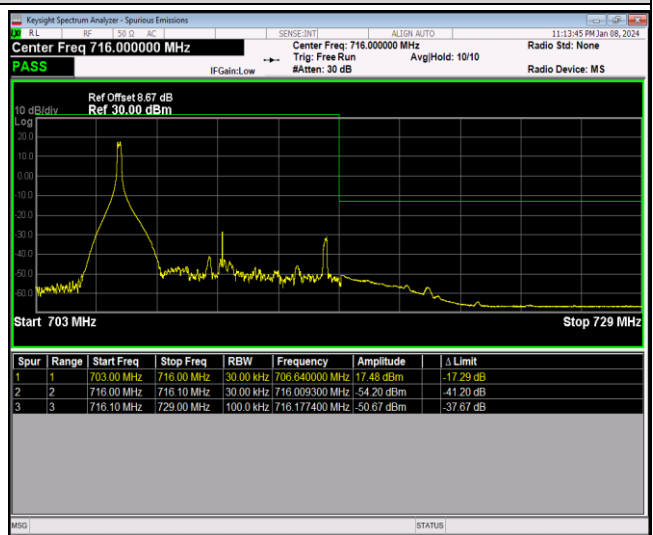

Band17-10MHz-QPSK-23800-50RB#0

Band17-10MHz-16QAM-23780-1RB#0

Band17-10MHz-16QAM-23780-1RB#49

Band17-10MHz-16QAM-23780-50RB#0

Band17-10MHz-16QAM-23800-1RB#0

Band17-10MHz-16QAM-23800-1RB#49

Band17-10MHz-16QAM-23800-50RB#0