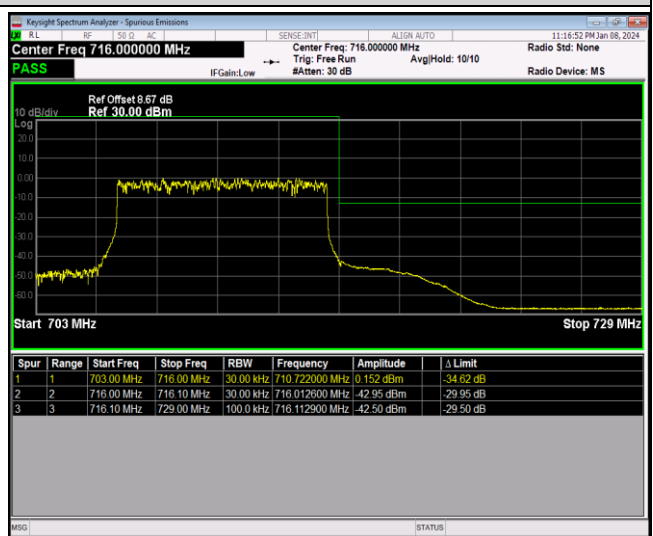

Band17-10MHz-64QAM-23780-1RB#0

Band17-10MHz-64QAM-23780-1RB#49

Band17-10MHz-64QAM-23780-50RB#0

Band17-10MHz-64QAM-23800-1RB#0

Band17-10MHz-64QAM-23800-1RB#49

Band17-10MHz-64QAM-23800-50RB#0

Band41-5MHz-QPSK-40065-1RB#0