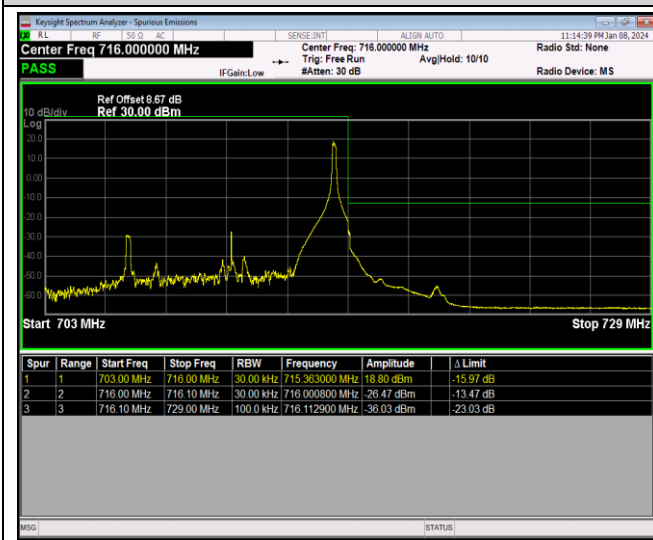

Band17-10MHz-QPSK-23800-1RB#49

Band17-10MHz-16QAM-23780-1RB#0