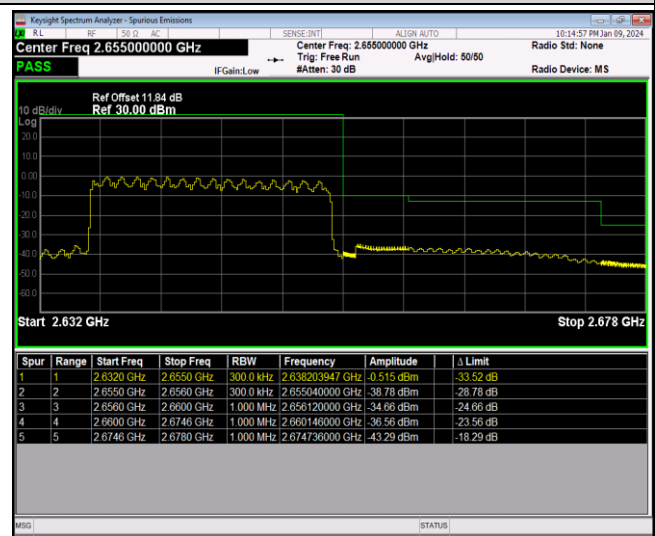

Band41-20MHz-64QAM-41140-100RB#0

Band66-1.4MHz-QPSK-131979-1RB#5