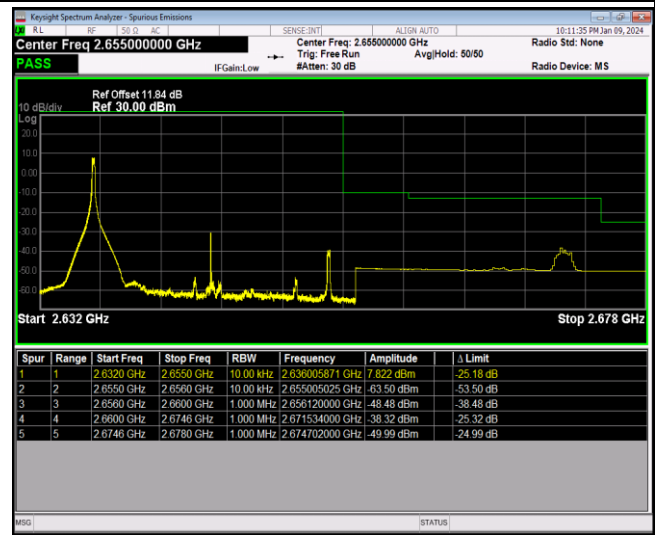

Band41-20MHz-16QAM-41140-100RB#0

Band41-20MHz-64QAM-40140-1RB#0

Band41-20MHz-64QAM-40140-1RB#99

Band41-20MHz-64QAM-40140-100RB#0

Band41-20MHz-64QAM-41140-1RB#0

Band41-20MHz-64QAM-41140-1RB#99

Band41-20MHz-64QAM-41140-100RB#0