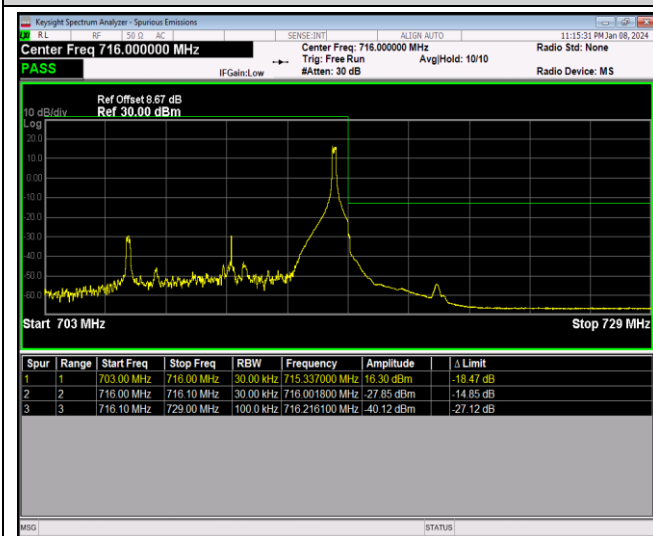

Band17-10MHz-64QAM-23780-1RB#0

Band17-10MHz-64QAM-23780-1RB#49

Band17-10MHz-64QAM-23780-50RB#0

Band17-10MHz-64QAM-23800-1RB#0

Band17-10MHz-64QAM-23800-1RB#49

Band17-10MHz-64QAM-23800-50RB#0

Band41-5MHz-QPSK-40065-1RB#0