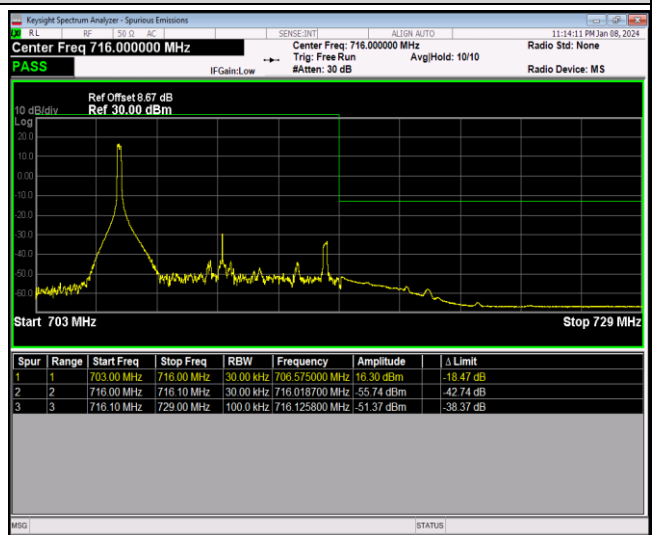

Band17-10MHz-64QAM-23780-1RB#0

Band17-10MHz-64QAM-23780-1RB#49

Band17-10MHz-64QAM-23780-50RB#0

Band17-10MHz-64QAM-23800-1RB#0

Band17-10MHz-64QAM-23800-1RB#49

Band17-10MHz-64QAM-23800-50RB#0

Band41-5MHz-QPSK-40065-1RB#0