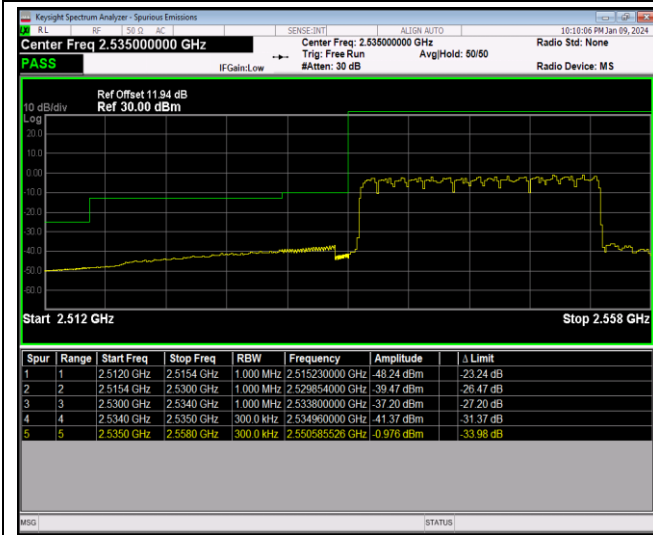

Band41-20MHz-16QAM-41140-100RB#0

Band41-20MHz-64QAM-40140-1RB#0

Band41-20MHz-64QAM-40140-1RB#99

Band41-20MHz-64QAM-40140-100RB#0

Band41-20MHz-64QAM-41140-1RB#0

Band41-20MHz-64QAM-41140-1RB#99

Band41-20MHz-64QAM-41140-100RB#0