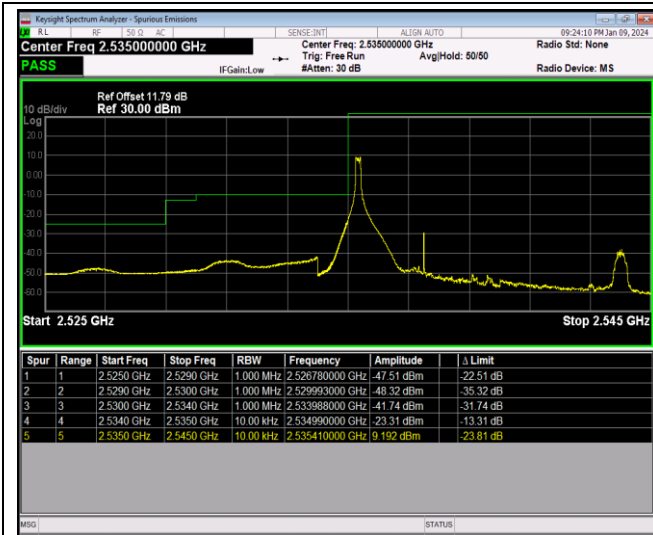

Band41-5MHz-QPSK-40065-1RB#0

Band41-5MHz-QPSK-40065-25RB#0