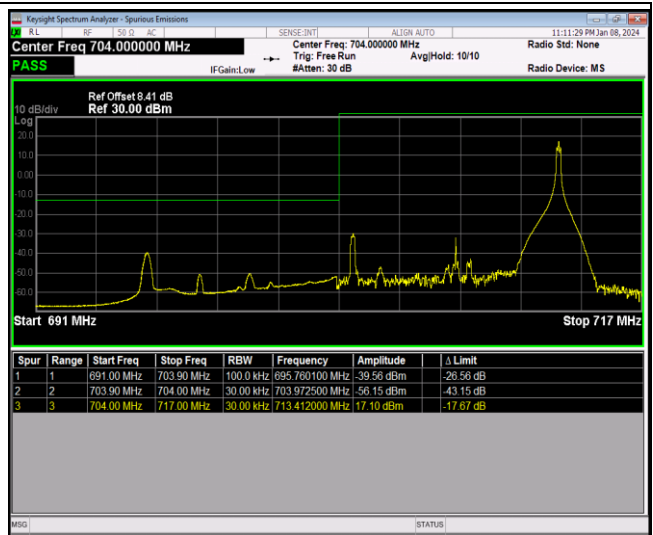

Band17-10MHz-64QAM-23780-1RB#49

Band17-10MHz-64QAM-23800-1RB#0