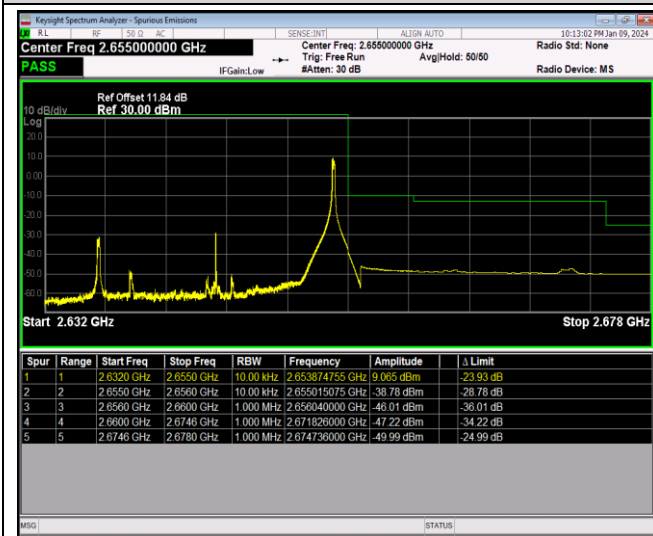

Band41-20MHz-16QAM-41140-100RB#0

Band41-20MHz-64QAM-40140-1RB#0

Band41-20MHz-64QAM-40140-1RB#99

Band41-20MHz-64QAM-40140-100RB#0

Band41-20MHz-64QAM-41140-1RB#0

Band41-20MHz-64QAM-41140-1RB#99

Band41-20MHz-64QAM-41140-100RB#0