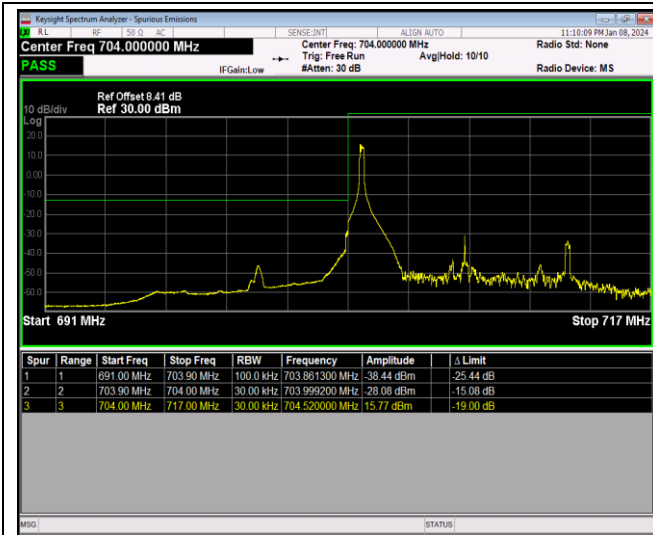

Band17-10MHz-64QAM-23780-1RB#0

Band17-10MHz-64QAM-23780-50RB#0