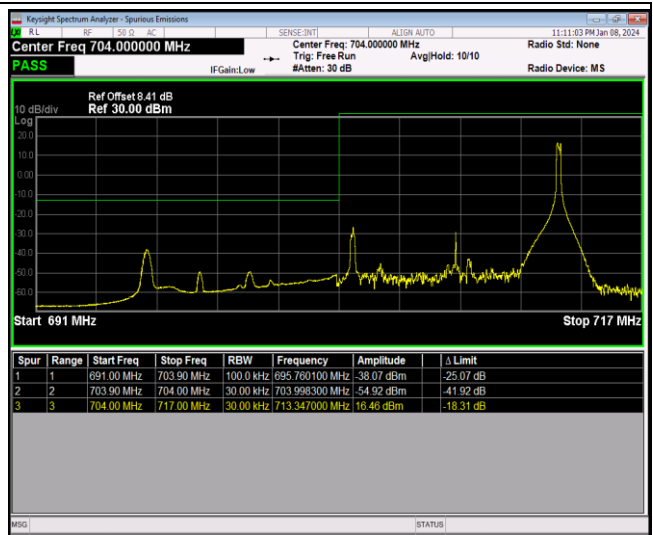

Band17-10MHz-QPSK-23800-50RB#0

Band17-10MHz-16QAM-23780-1RB#0

Band17-10MHz-16QAM-23780-1RB#49

Band17-10MHz-16QAM-23780-50RB#0

Band17-10MHz-16QAM-23800-1RB#0

Band17-10MHz-16QAM-23800-1RB#49

Band17-10MHz-16QAM-23800-50RB#0