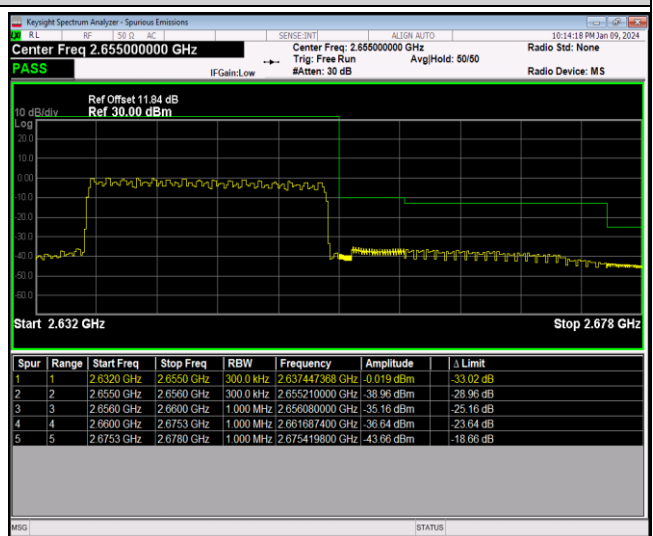

Band41-20MHz-16QAM-41140-100RB#0

Band41-20MHz-64QAM-40140-1RB#99