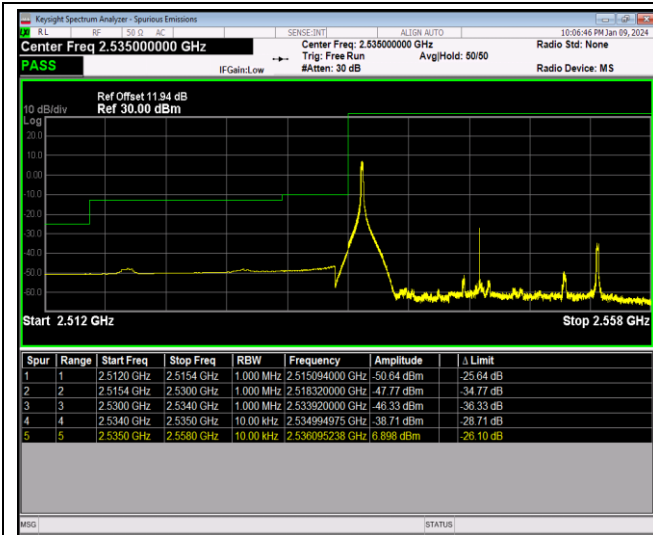

Band41-20MHz-64QAM-40140-1RB#0

Band41-20MHz-64QAM-40140-100RB#0