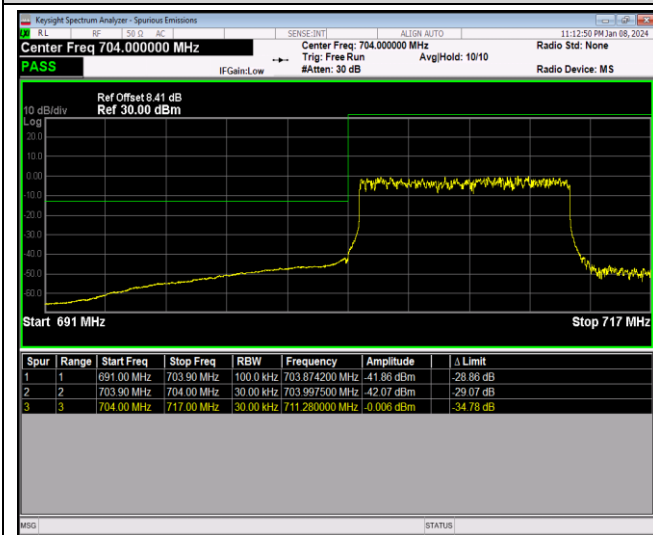

Band17-10MHz-64QAM-23780-1RB#0

Band17-10MHz-64QAM-23780-1RB#49

Band17-10MHz-64QAM-23780-50RB#0

Band17-10MHz-64QAM-23800-1RB#0

Band17-10MHz-64QAM-23800-1RB#49

Band17-10MHz-64QAM-23800-50RB#0

Band41-5MHz-QPSK-40065-1RB#0