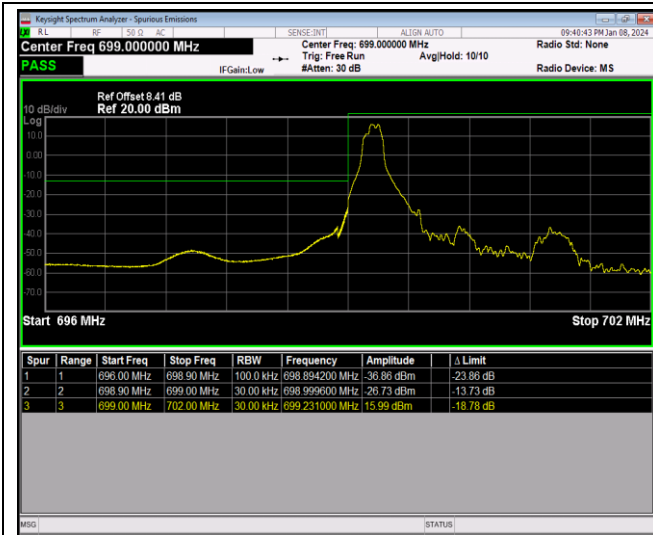

Band12-1.4MHz-16QAM-23017-6RB#0

Band12-1.4MHz-16QAM-23173-1RB#0

Band12-1.4MHz-16QAM-23173-1RB#5

Band12-1.4MHz-16QAM-23173-6RB#0

Band12-1.4MHz-64QAM-23017-1RB#0

Band12-1.4MHz-64QAM-23017-1RB#5

Band12-1.4MHz-64QAM-23017-6RB#0