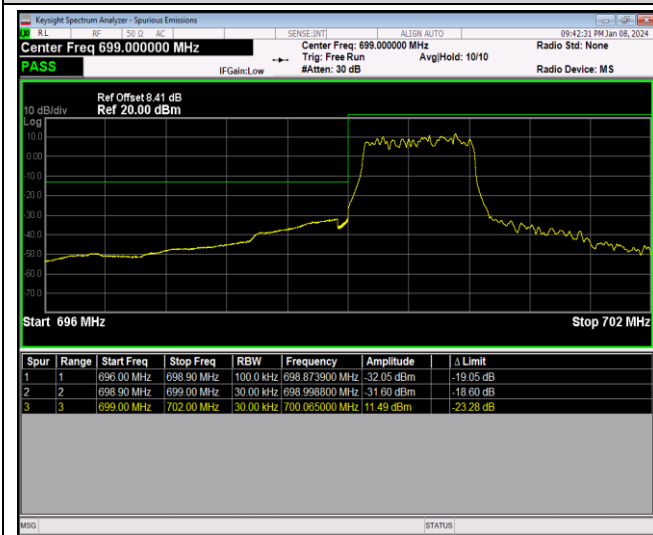

Band12-1.4MHz-QPSK-23017-6RB#0

Band12-1.4MHz-QPSK-23173-1RB#5