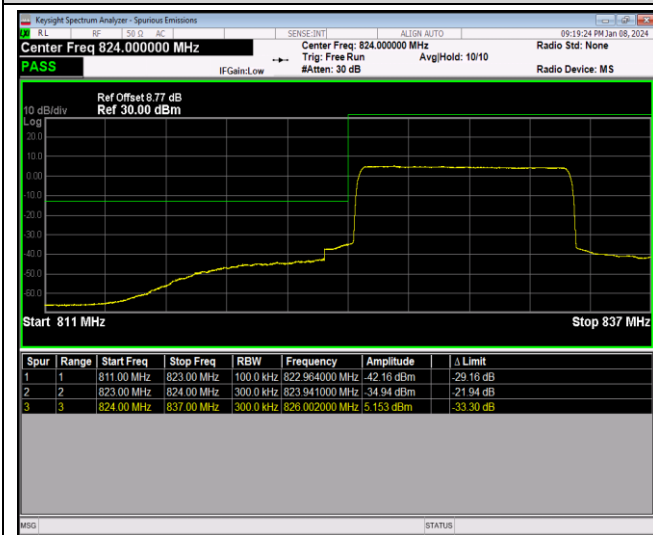

Band5-10MHz-QPSK-20600-50RB#0

Band5-10MHz-16QAM-20450-1RB#0

Band5-10MHz-16QAM-20450-1RB#49

Band5-10MHz-16QAM-20450-50RB#0

Band5-10MHz-16QAM-20600-1RB#0

Band5-10MHz-16QAM-20600-1RB#49

Band5-10MHz-16QAM-20600-50RB#0