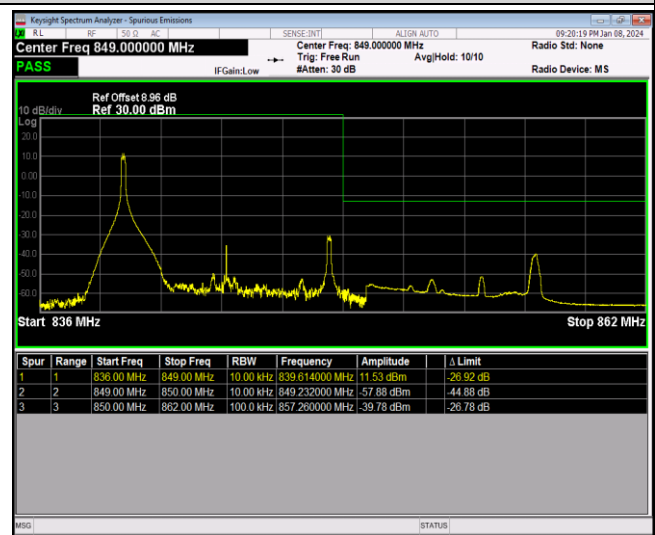

Band5-1.4MHz-64QAM-20643-1RB#5

Band5-1.4MHz-64QAM-20643-6RB#0

Band5-10MHz-QPSK-20450-1RB#0

Band5-10MHz-QPSK-20450-1RB#49

Band5-10MHz-QPSK-20450-50RB#0

Band5-10MHz-QPSK-20600-1RB#0

Band5-10MHz-QPSK-20600-1RB#49