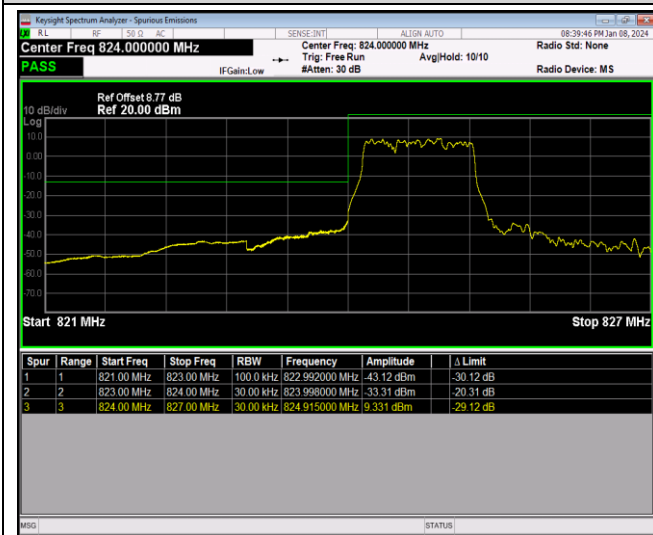

Band5-1.4MHz-QPSK-20407-6RB#0

Band5-1.4MHz-QPSK-20643-1RB#0

Band5-1.4MHz-QPSK-20643-1RB#5

Band5-1.4MHz-QPSK-20643-6RB#0

Band5-1.4MHz-16QAM-20407-1RB#0

Band5-1.4MHz-16QAM-20407-1RB#5

Band5-1.4MHz-16QAM-20407-6RB#0

Band5-1.4MHz-16QAM-20643-1RB#0

Band5-1.4MHz-16QAM-20643-1RB#5

Band5-1.4MHz-16QAM-20643-6RB#0

Band5-1.4MHz-64QAM-20407-1RB#0

Band5-1.4MHz-64QAM-20407-1RB#5

Band5-1.4MHz-64QAM-20407-6RB#0

Band5-1.4MHz-64QAM-20643-1RB#0