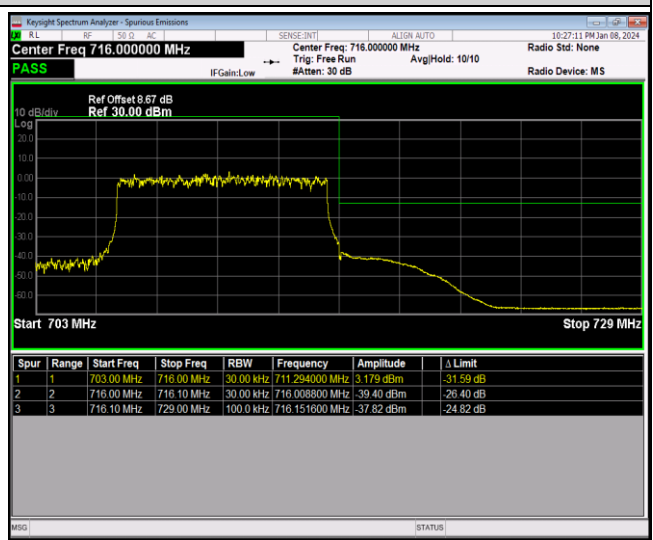

Band12-10MHz-QPSK-23130-50RB#0

Band12-10MHz-16QAM-23060-1RB#49