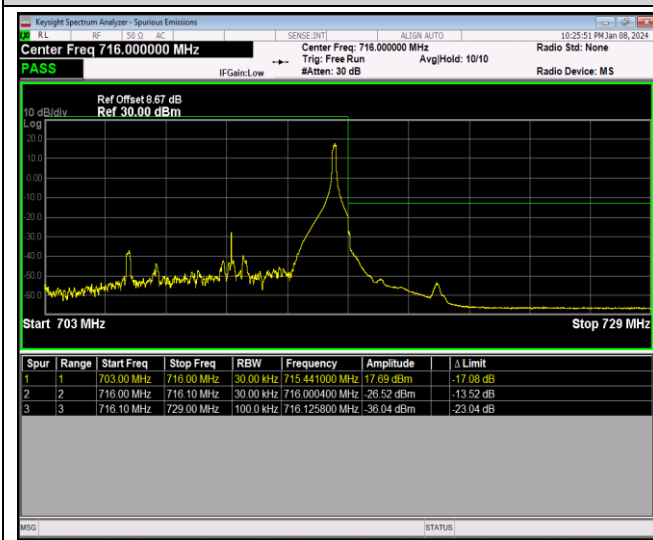

Band12-10MHz-QPSK-23130-1RB#49

Band12-10MHz-16QAM-23060-1RB#0