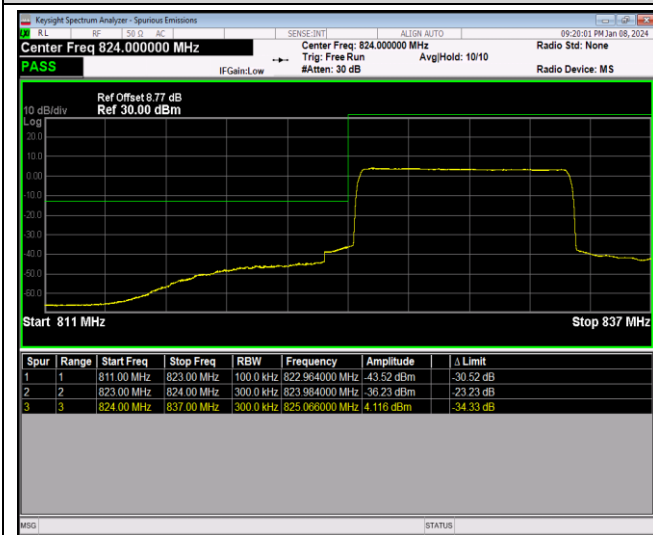

Band5-10MHz-64QAM-20450-1RB#0

Band5-10MHz-64QAM-20450-1RB#49

Band5-10MHz-64QAM-20450-50RB#0

Band5-10MHz-64QAM-20600-1RB#0

Band5-10MHz-64QAM-20600-1RB#49

Band5-10MHz-64QAM-20600-50RB#0

Band12-1.4MHz-QPSK-23017-1RB#0