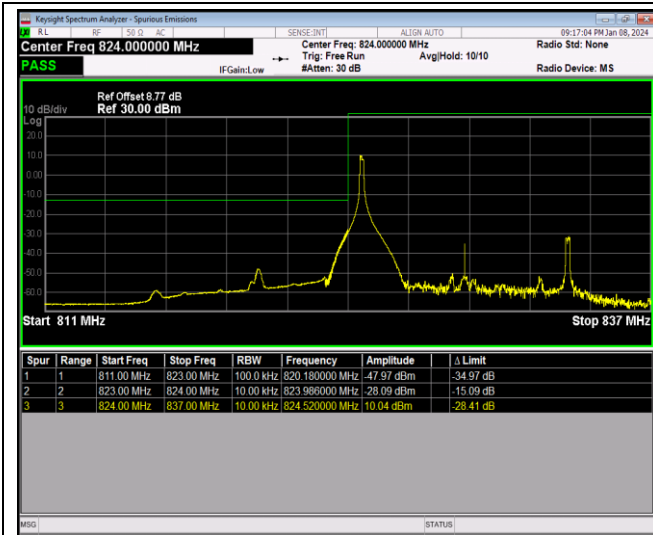

Band5-10MHz-16QAM-20450-1RB#0

Band5-10MHz-16QAM-20450-50RB#0