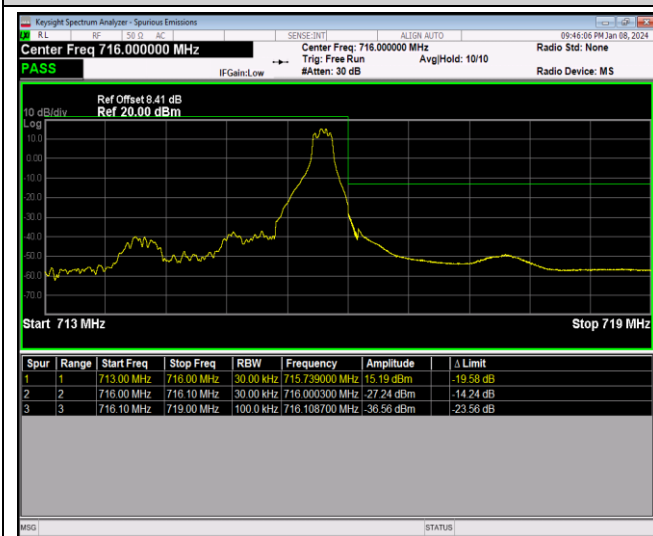

Band12-1.4MHz-64QAM-23173-1RB#5

Band12-10MHz-QPSK-23060-1RB#0