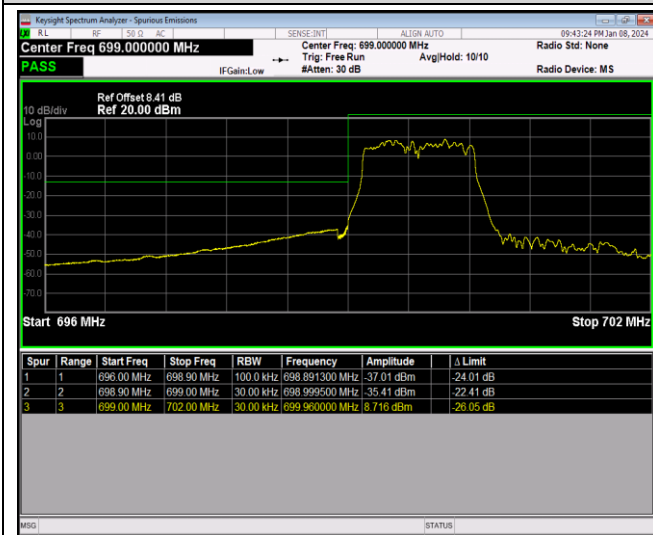

Band12-1.4MHz-64QAM-23017-6RB#0

Band12-1.4MHz-64QAM-23173-1RB#5