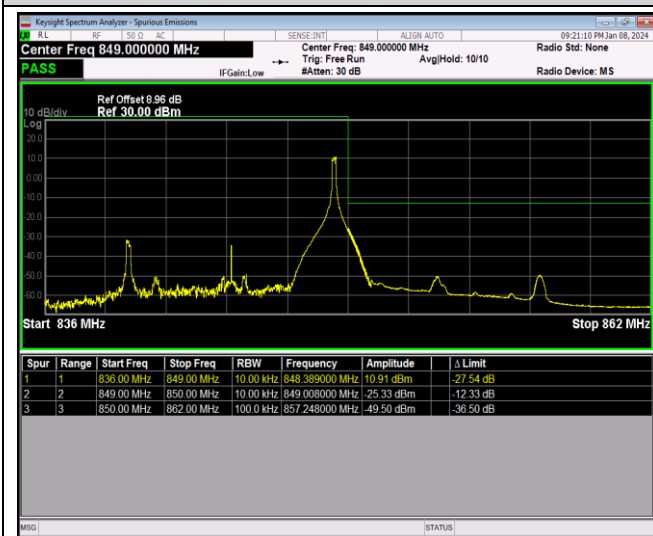

Band5-10MHz-QPSK-20600-1RB#49

Band5-10MHz-16QAM-20450-1RB#0