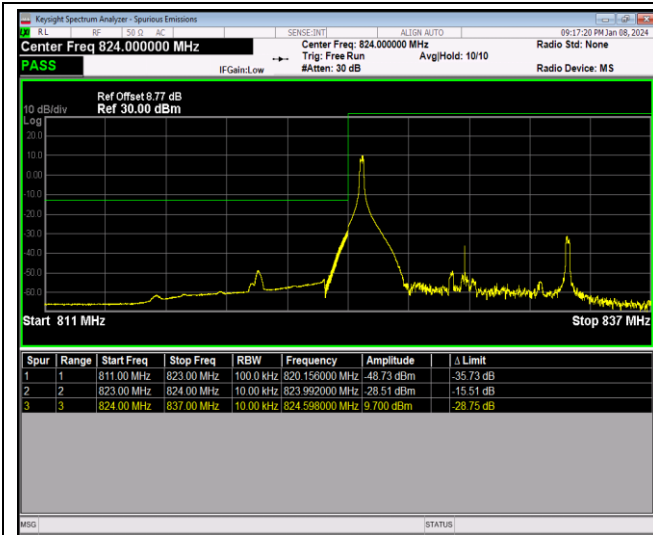

Band5-10MHz-64QAM-20450-1RB#0

Band5-10MHz-64QAM-20450-50RB#0