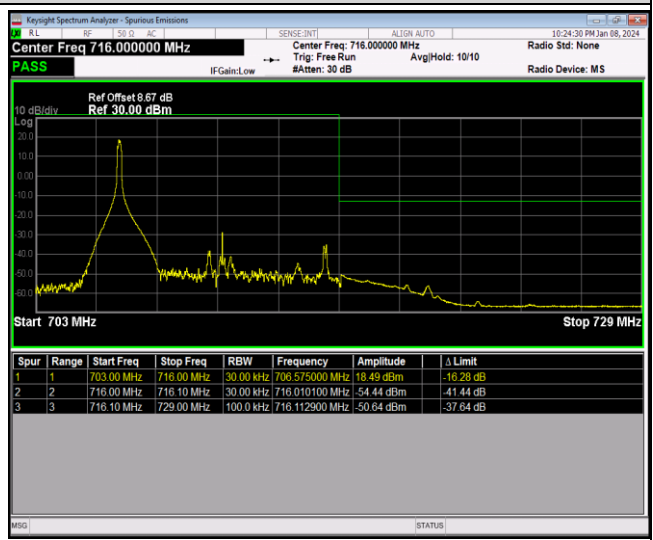

Band12-10MHz-QPSK-23130-1RB#0

Band12-10MHz-QPSK-23130-50RB#0