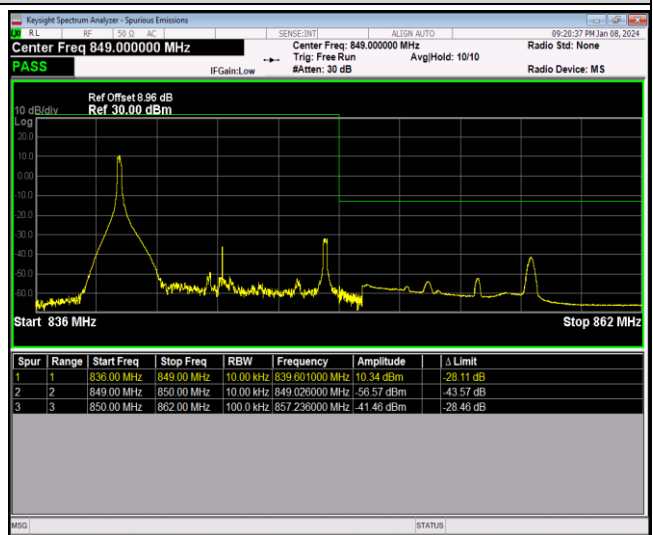

Band5-10MHz-QPSK-20600-50RB#0

Band5-10MHz-16QAM-20450-1RB#0

Band5-10MHz-16QAM-20450-1RB#49

Band5-10MHz-16QAM-20450-50RB#0

Band5-10MHz-16QAM-20600-1RB#0

Band5-10MHz-16QAM-20600-1RB#49

Band5-10MHz-16QAM-20600-50RB#0