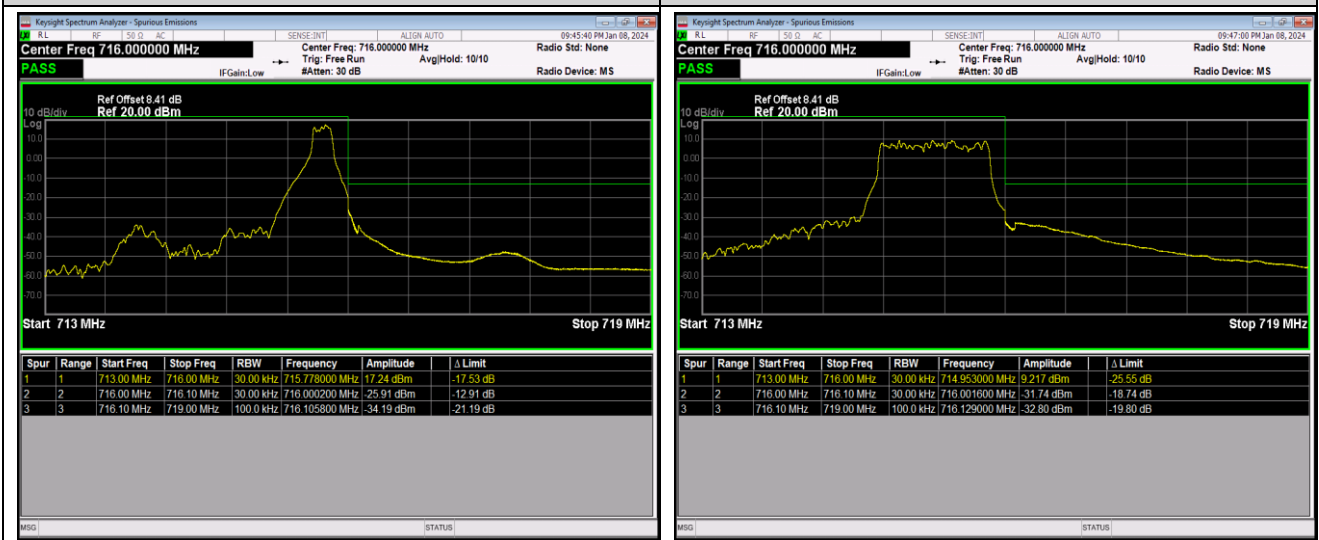

Band12-1.4MHz-16QAM-23173-1RB#5

Band12-1.4MHz-16QAM-23173-6RB#0

Band12-1.4MHz-64QAM-23017-1RB#0

Band12-1.4MHz-64QAM-23017-1RB#5