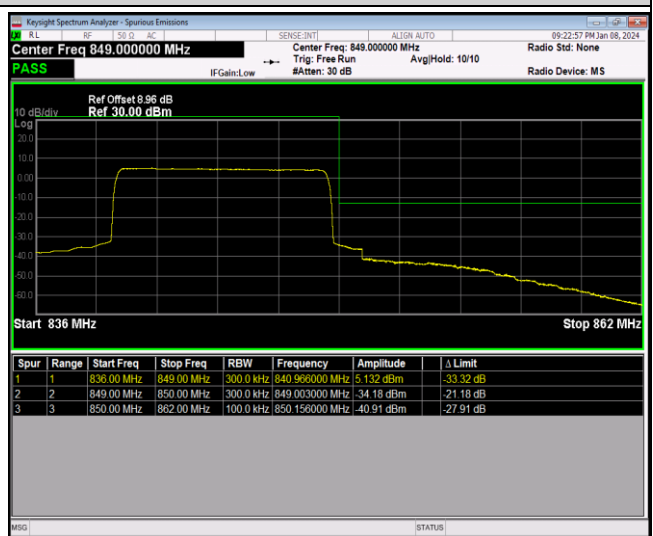

Band5-10MHz-16QAM-20600-50RB#0

Band5-10MHz-64QAM-20450-1RB#49