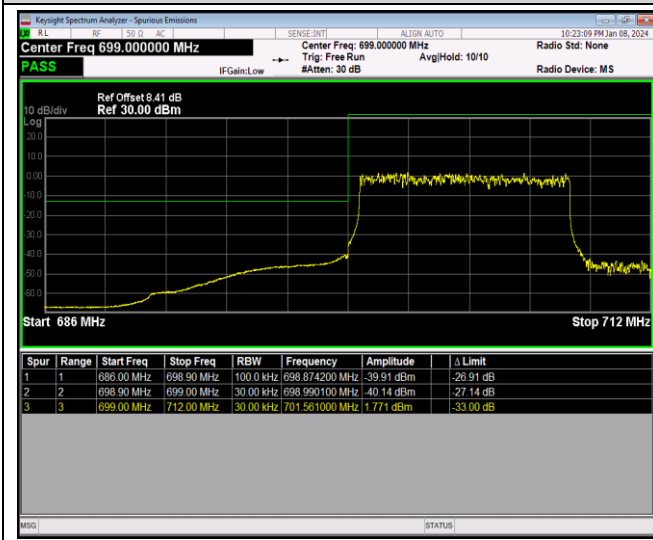

Band12-1.4MHz-64QAM-23173-1RB#0

Band12-1.4MHz-64QAM-23173-1RB#5

Band12-1.4MHz-64QAM-23173-6RB#0

Band12-10MHz-QPSK-23060-1RB#0

Band12-10MHz-QPSK-23060-1RB#49

Band12-10MHz-QPSK-23060-50RB#0

Band12-10MHz-QPSK-23130-1RB#0