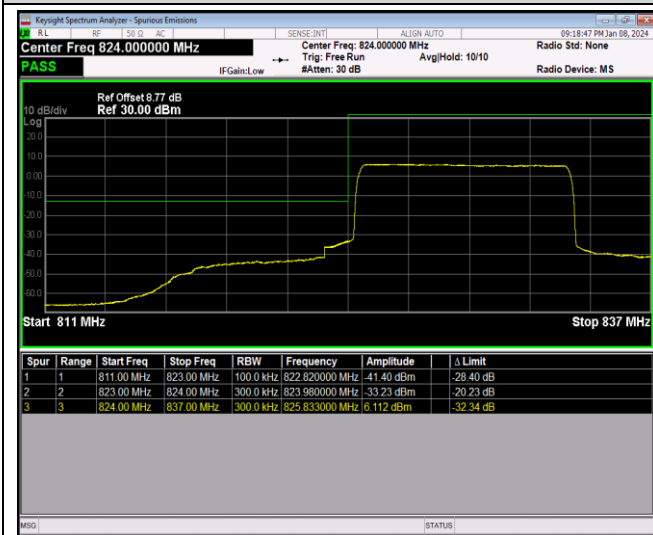

Band5-1.4MHz-64QAM-20643-1RB#5

Band5-1.4MHz-64QAM-20643-6RB#0

Band5-10MHz-QPSK-20450-1RB#0

Band5-10MHz-QPSK-20450-1RB#49

Band5-10MHz-QPSK-20450-50RB#0

Band5-10MHz-QPSK-20600-1RB#0

Band5-10MHz-QPSK-20600-1RB#49