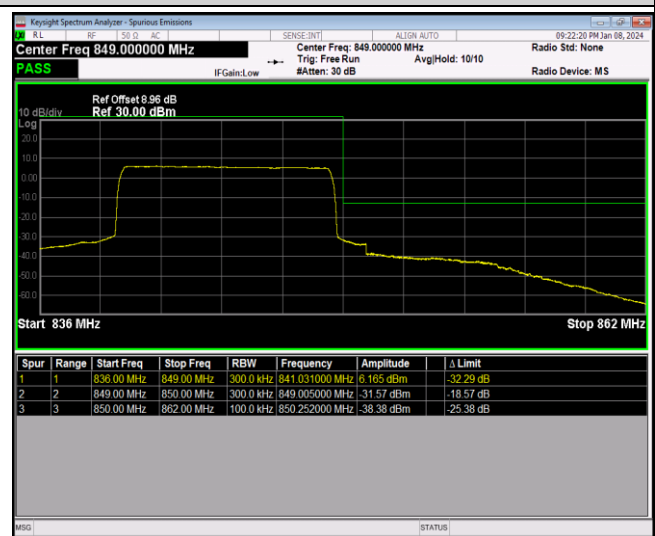

Band5-10MHz-QPSK-20600-50RB#0

Band5-10MHz-16QAM-20450-1RB#49