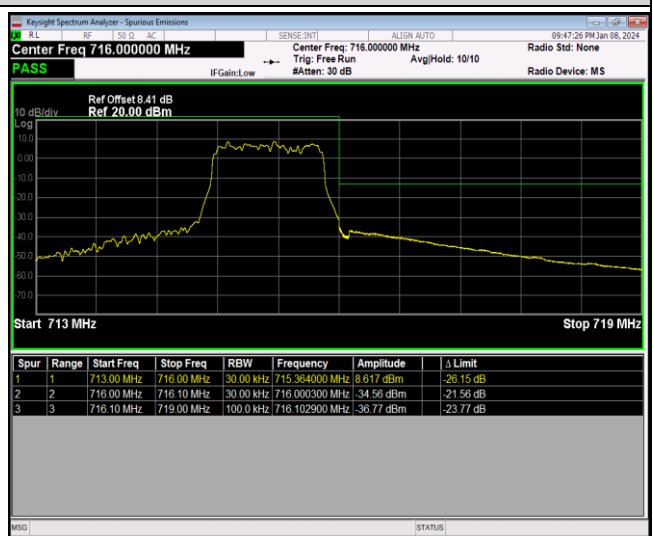

Band12-1.4MHz-64QAM-23173-1RB#0

Band12-1.4MHz-64QAM-23173-1RB#5

Band12-1.4MHz-64QAM-23173-6RB#0

Band12-10MHz-QPSK-23060-1RB#0

Band12-10MHz-QPSK-23060-1RB#49

Band12-10MHz-QPSK-23060-50RB#0

Band12-10MHz-QPSK-23130-1RB#0