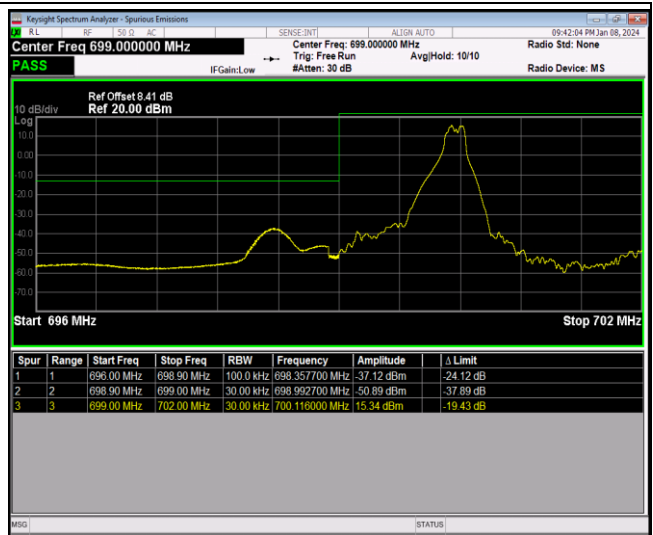

Band12-1.4MHz-16QAM-23017-6RB#0

Band12-1.4MHz-16QAM-23173-1RB#0

Band12-1.4MHz-16QAM-23173-1RB#5

Band12-1.4MHz-16QAM-23173-6RB#0

Band12-1.4MHz-64QAM-23017-1RB#0

Band12-1.4MHz-64QAM-23017-1RB#5

Band12-1.4MHz-64QAM-23017-6RB#0