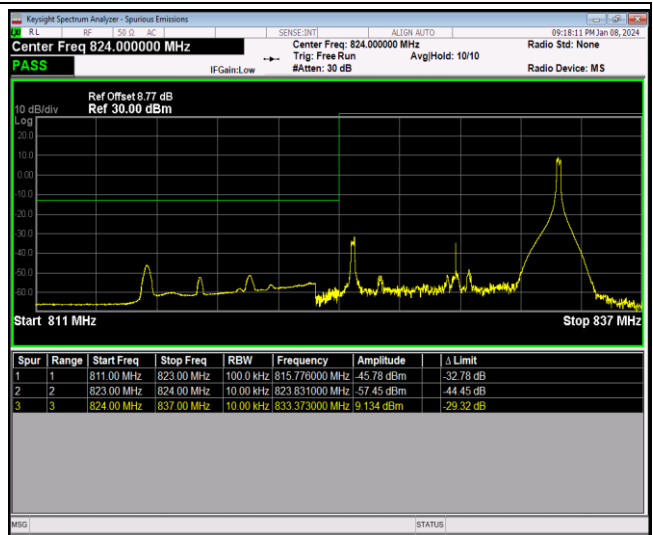

Band5-10MHz-64QAM-20450-1RB#49

Band5-10MHz-64QAM-20600-1RB#0