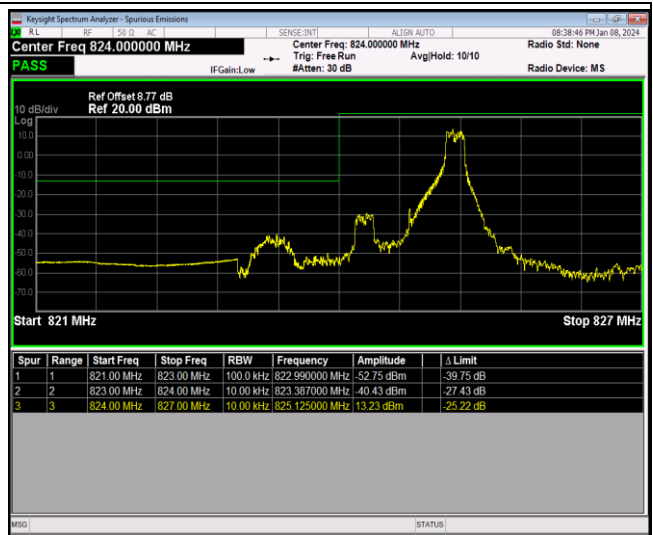

Band5-1.4MHz-QPSK-20407-6RB#0

Band5-1.4MHz-QPSK-20643-1RB#0

Band5-1.4MHz-QPSK-20643-1RB#5

Band5-1.4MHz-QPSK-20643-6RB#0

Band5-1.4MHz-16QAM-20407-1RB#0

Band5-1.4MHz-16QAM-20407-1RB#5

Band5-1.4MHz-16QAM-20407-6RB#0

Band5-1.4MHz-16QAM-20643-1RB#0

Band5-1.4MHz-16QAM-20643-1RB#5

Band5-1.4MHz-16QAM-20643-6RB#0

Band5-1.4MHz-64QAM-20407-1RB#0

Band5-1.4MHz-64QAM-20407-1RB#5

Band5-1.4MHz-64QAM-20407-6RB#0

Band5-1.4MHz-64QAM-20643-1RB#0