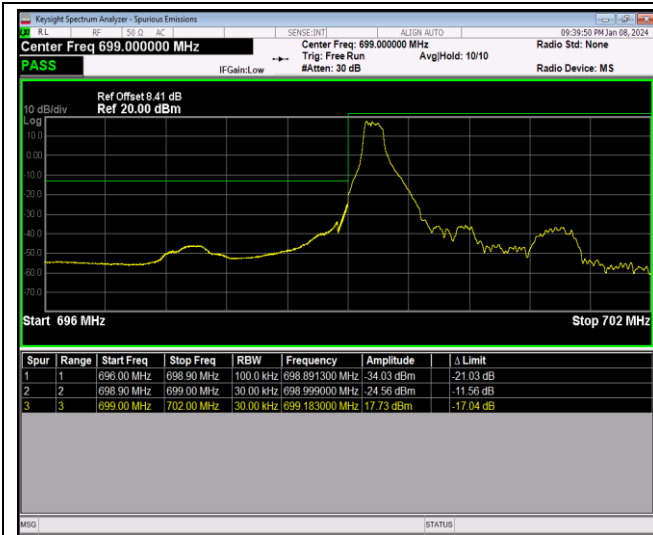

Band12-1.4MHz-QPSK-23017-1RB#0

Band12-1.4MHz-QPSK-23017-6RB#0