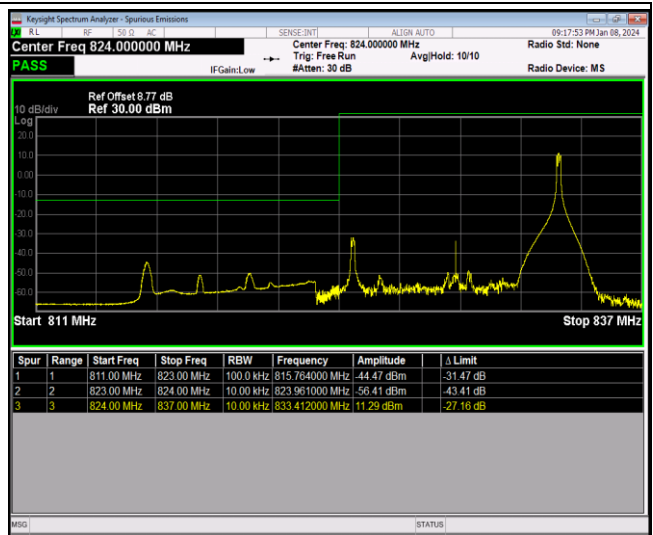

Band5-10MHz-QPSK-20600-50RB#0

Band5-10MHz-16QAM-20450-1RB#0

Band5-10MHz-16QAM-20450-1RB#49

Band5-10MHz-16QAM-20450-50RB#0

Band5-10MHz-16QAM-20600-1RB#0

Band5-10MHz-16QAM-20600-1RB#49

Band5-10MHz-16QAM-20600-50RB#0