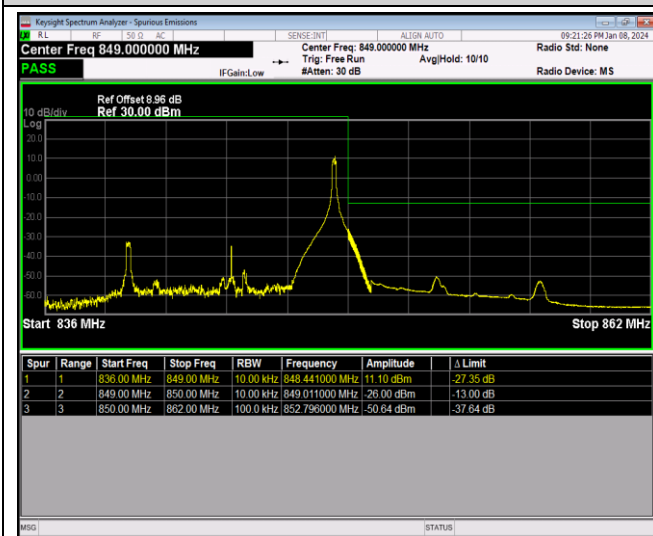

Band5-10MHz-QPSK-20600-50RB#0

Band5-10MHz-16QAM-20450-1RB#0

Band5-10MHz-16QAM-20450-1RB#49

Band5-10MHz-16QAM-20450-50RB#0

Band5-10MHz-16QAM-20600-1RB#0

Band5-10MHz-16QAM-20600-1RB#49

Band5-10MHz-16QAM-20600-50RB#0