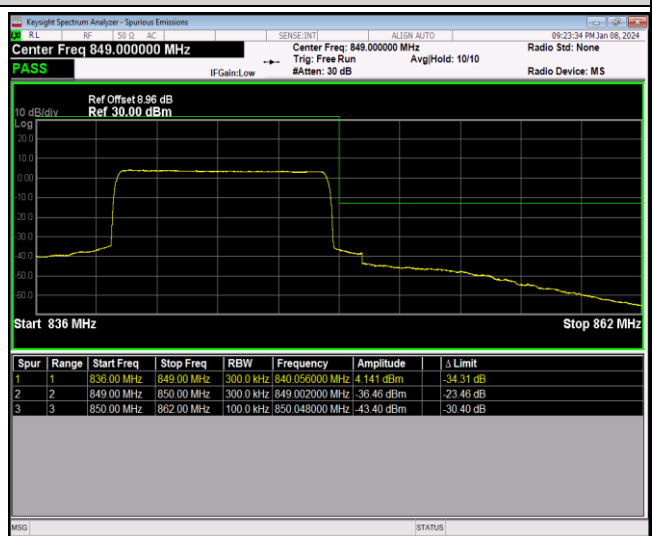

Band5-10MHz-64QAM-20450-1RB#0

Band5-10MHz-64QAM-20450-1RB#49

Band5-10MHz-64QAM-20450-50RB#0

Band5-10MHz-64QAM-20600-1RB#0

Band5-10MHz-64QAM-20600-1RB#49

Band5-10MHz-64QAM-20600-50RB#0

Band12-1.4MHz-QPSK-23017-1RB#0