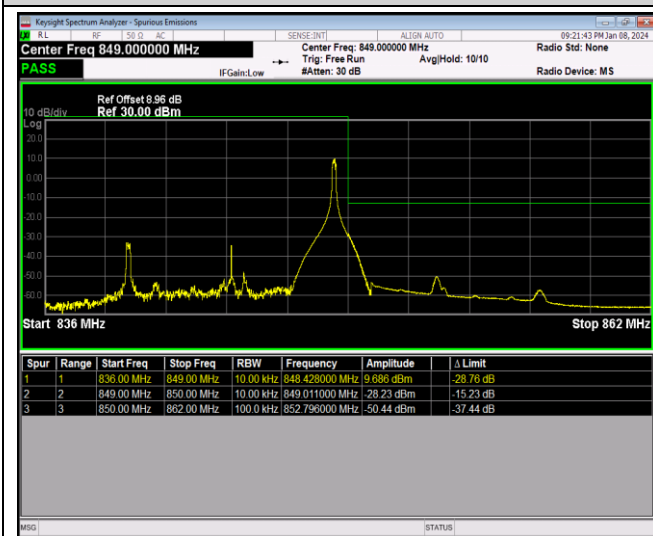

Band5-10MHz-64QAM-20450-1RB#0

Band5-10MHz-64QAM-20450-1RB#49

Band5-10MHz-64QAM-20450-50RB#0

Band5-10MHz-64QAM-20600-1RB#0

Band5-10MHz-64QAM-20600-1RB#49

Band5-10MHz-64QAM-20600-50RB#0

Band12-1.4MHz-QPSK-23017-1RB#0