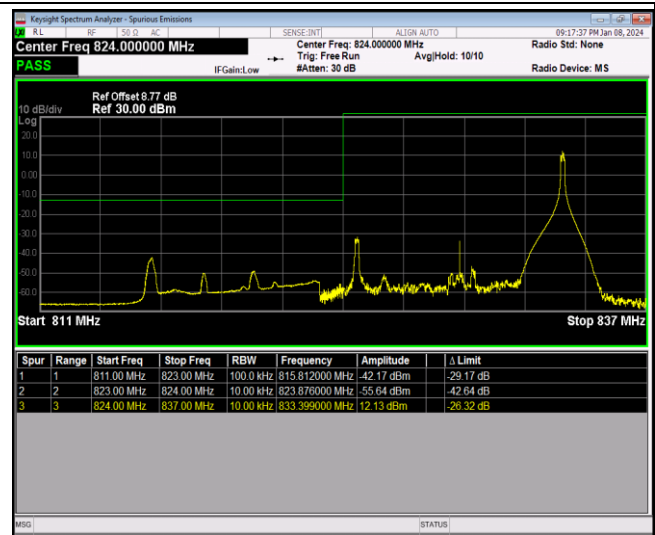

Band5-1.4MHz-64QAM-20643-1RB#5

Band5-1.4MHz-64QAM-20643-6RB#0

Band5-10MHz-QPSK-20450-1RB#0

Band5-10MHz-QPSK-20450-1RB#49

Band5-10MHz-QPSK-20450-50RB#0

Band5-10MHz-QPSK-20600-1RB#0

Band5-10MHz-QPSK-20600-1RB#49