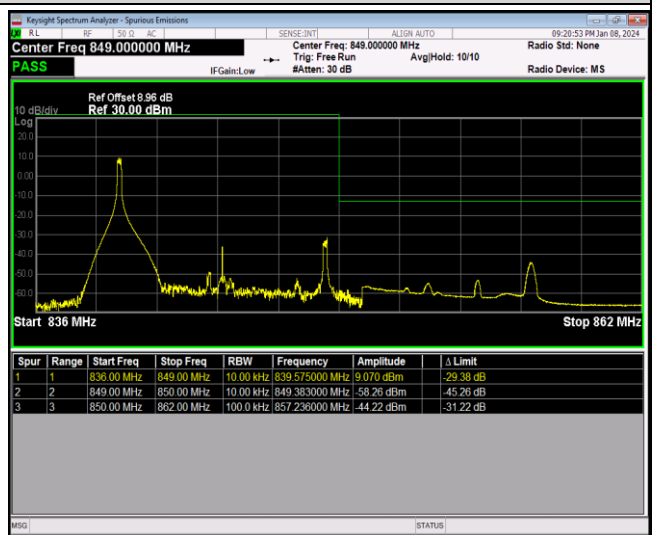

Band5-10MHz-64QAM-20450-1RB#0

Band5-10MHz-64QAM-20450-1RB#49

Band5-10MHz-64QAM-20450-50RB#0

Band5-10MHz-64QAM-20600-1RB#0

Band5-10MHz-64QAM-20600-1RB#49

Band5-10MHz-64QAM-20600-50RB#0

Band12-1.4MHz-QPSK-23017-1RB#0