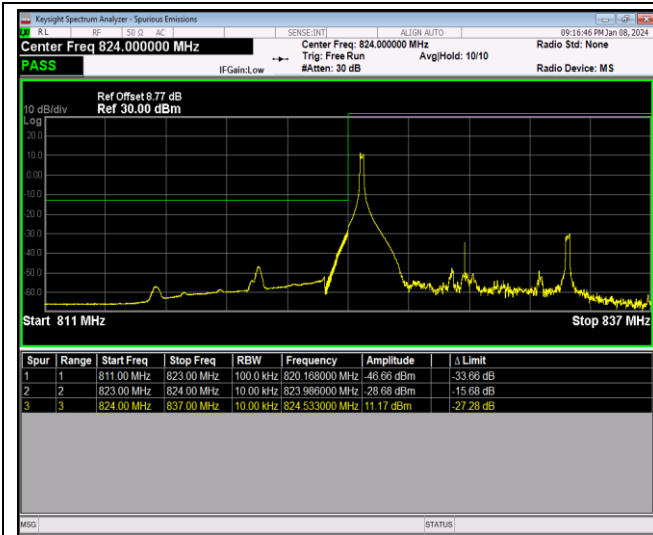

Band5-1.4MHz-64QAM-20643-1RB#5

Band5-1.4MHz-64QAM-20643-6RB#0

Band5-10MHz-QPSK-20450-1RB#0

Band5-10MHz-QPSK-20450-1RB#49

Band5-10MHz-QPSK-20450-50RB#0

Band5-10MHz-QPSK-20600-1RB#0

Band5-10MHz-QPSK-20600-1RB#49