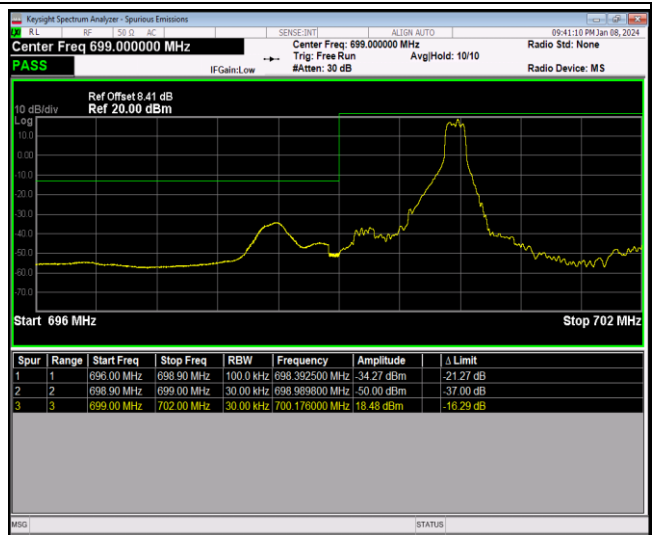

Band12-1.4MHz-QPSK-23017-1RB#5

Band12-1.4MHz-QPSK-23173-1RB#0