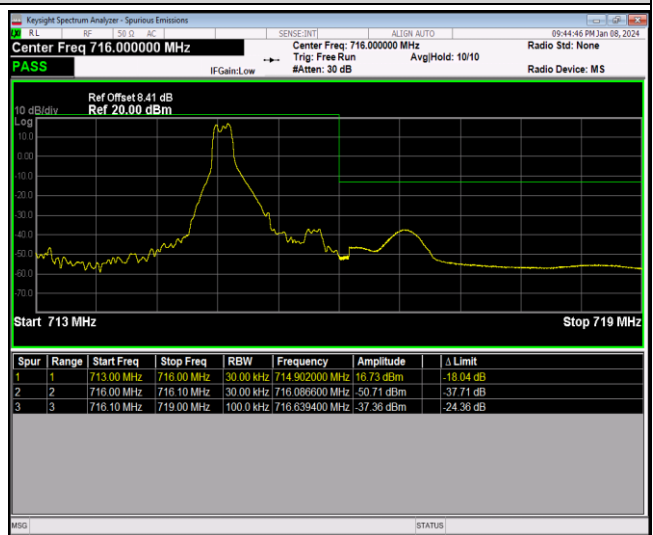

Band12-1.4MHz-64QAM-23173-1RB#0

Band12-1.4MHz-64QAM-23173-6RB#0