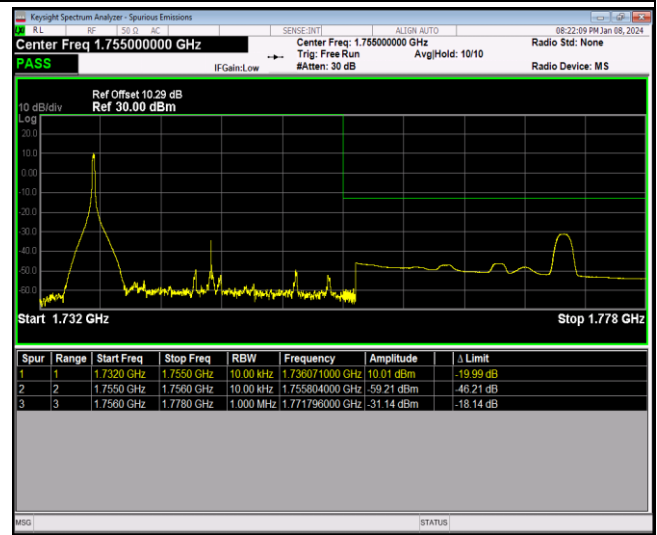

Band4-20MHz-64QAM-20300-1RB#0

Band4-20MHz-64QAM-20300-100RB#0