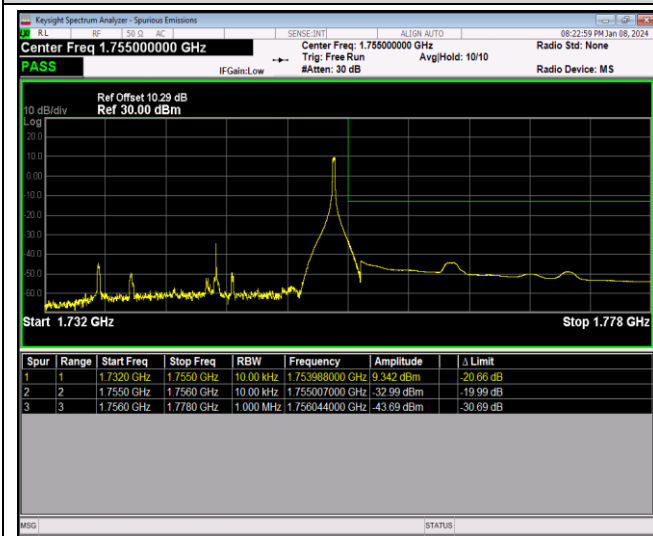

Band4-20MHz-64QAM-20300-1RB#99

Band5-1.4MHz-QPSK-20407-1RB#0