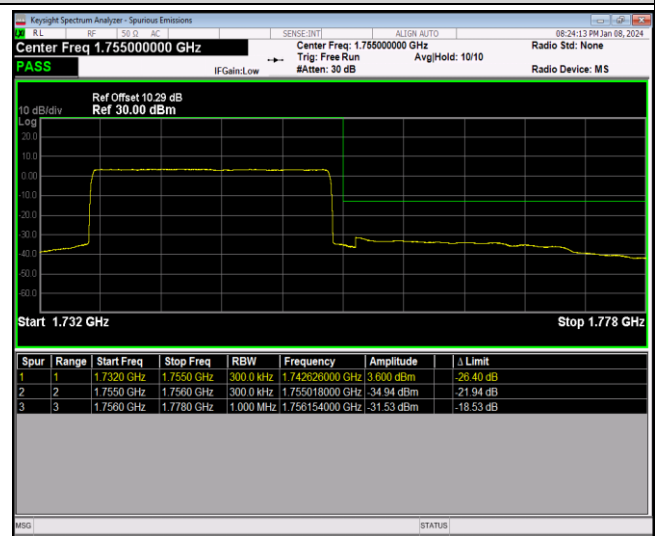

Band4-20MHz-16QAM-20300-1RB#0

Band4-20MHz-16QAM-20300-1RB#99

Band4-20MHz-16QAM-20300-100RB#0

Band4-20MHz-64QAM-20050-1RB#0

Band4-20MHz-64QAM-20050-1RB#99

Band4-20MHz-64QAM-20050-100RB#0

Band4-20MHz-64QAM-20300-1RB#0