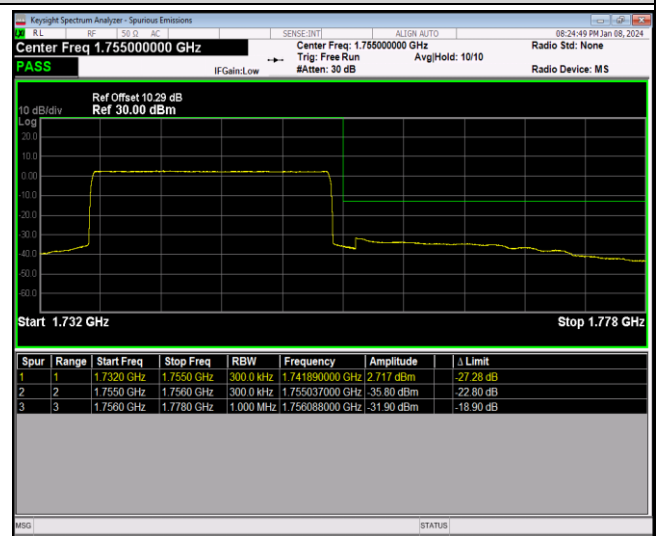

Band4-20MHz-64QAM-20300-100RB#0

Band5-1.4MHz-QPSK-20407-1RB#5