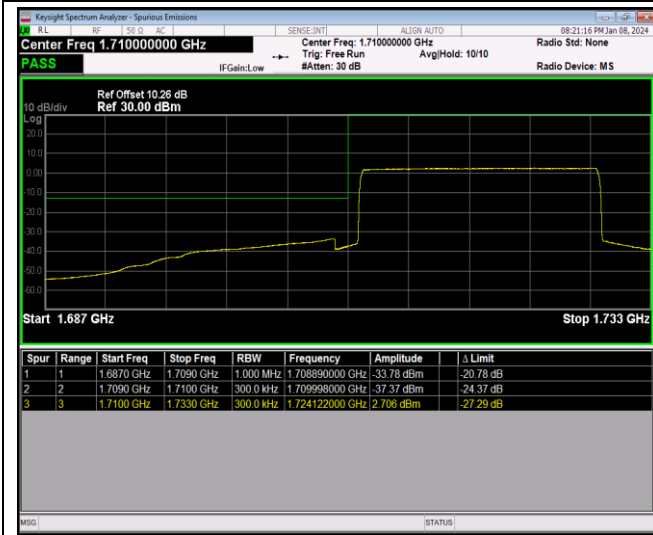

Band4-20MHz-16QAM-20300-1RB#0

Band4-20MHz-16QAM-20300-1RB#99

Band4-20MHz-16QAM-20300-100RB#0

Band4-20MHz-64QAM-20050-1RB#0

Band4-20MHz-64QAM-20050-1RB#99

Band4-20MHz-64QAM-20050-100RB#0

Band4-20MHz-64QAM-20300-1RB#0