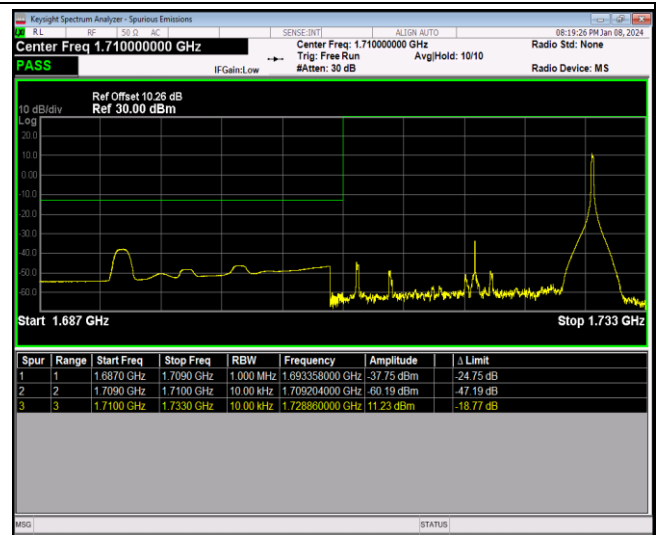

Band4-20MHz-16QAM-20300-1RB#0

Band4-20MHz-16QAM-20300-1RB#99

Band4-20MHz-16QAM-20300-100RB#0

Band4-20MHz-64QAM-20050-1RB#0

Band4-20MHz-64QAM-20050-1RB#99

Band4-20MHz-64QAM-20050-100RB#0

Band4-20MHz-64QAM-20300-1RB#0