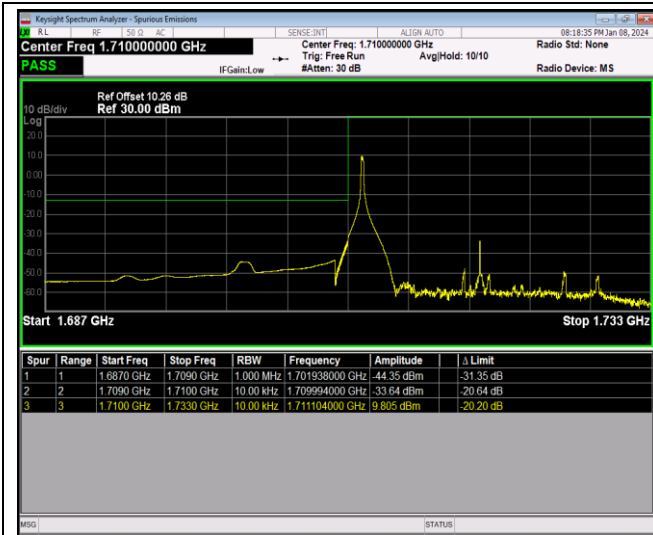

Band4-20MHz-16QAM-20300-1RB#0

Band4-20MHz-16QAM-20300-1RB#99

Band4-20MHz-16QAM-20300-100RB#0

Band4-20MHz-64QAM-20050-1RB#0

Band4-20MHz-64QAM-20050-1RB#99

Band4-20MHz-64QAM-20050-100RB#0

Band4-20MHz-64QAM-20300-1RB#0