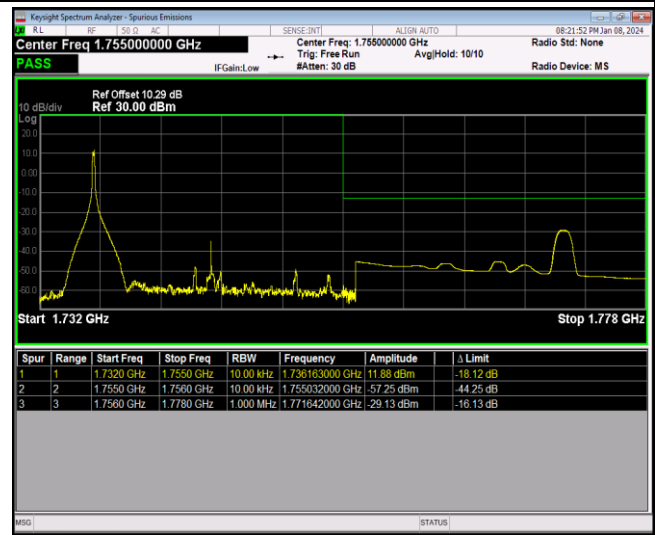

Band4-20MHz-16QAM-20300-1RB#0

Band4-20MHz-16QAM-20300-100RB#0