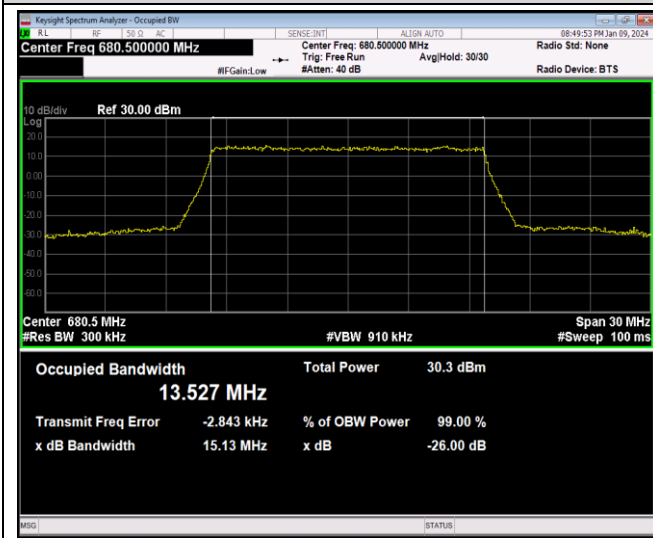

Band71-15MHz-16QAM-133297-75RB#0

Band71-15MHz-64QAM-133197-75RB#0