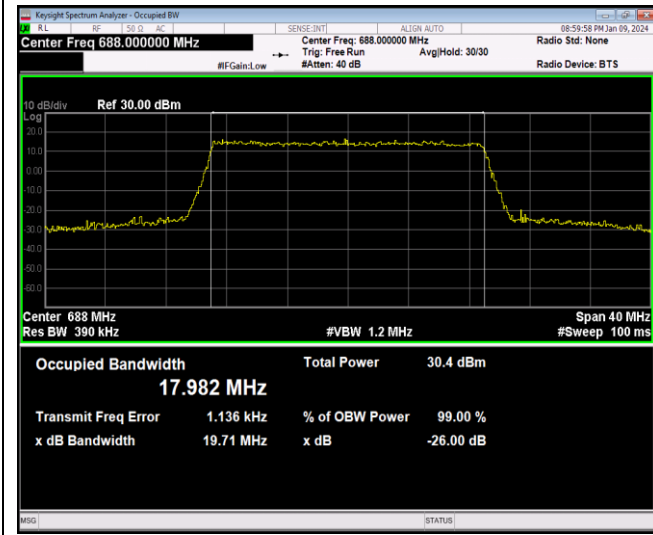

Band71-20MHz-16QAM-133372-100RB#0

Band71-20MHz-64QAM-133322-100RB#0