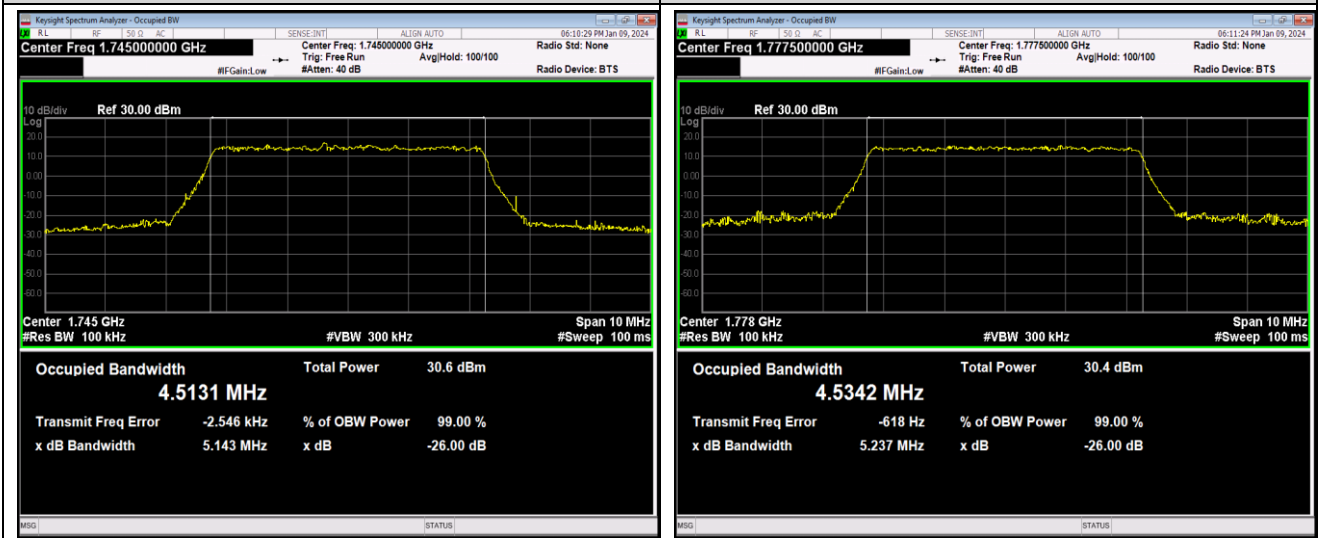

Band66-5MHz-QPSK-132647-25RB#0

Band66-5MHz-16QAM-131997-25RB#0

Band66-5MHz-16QAM-132322-25RB#0

Band66-5MHz-16QAM-132647-25RB#0

Band66-5MHz-64QAM-131997-25RB#0

Band66-5MHz-64QAM-132322-25RB#0

Band66-10MHz-16QAM-132622-50RB#0