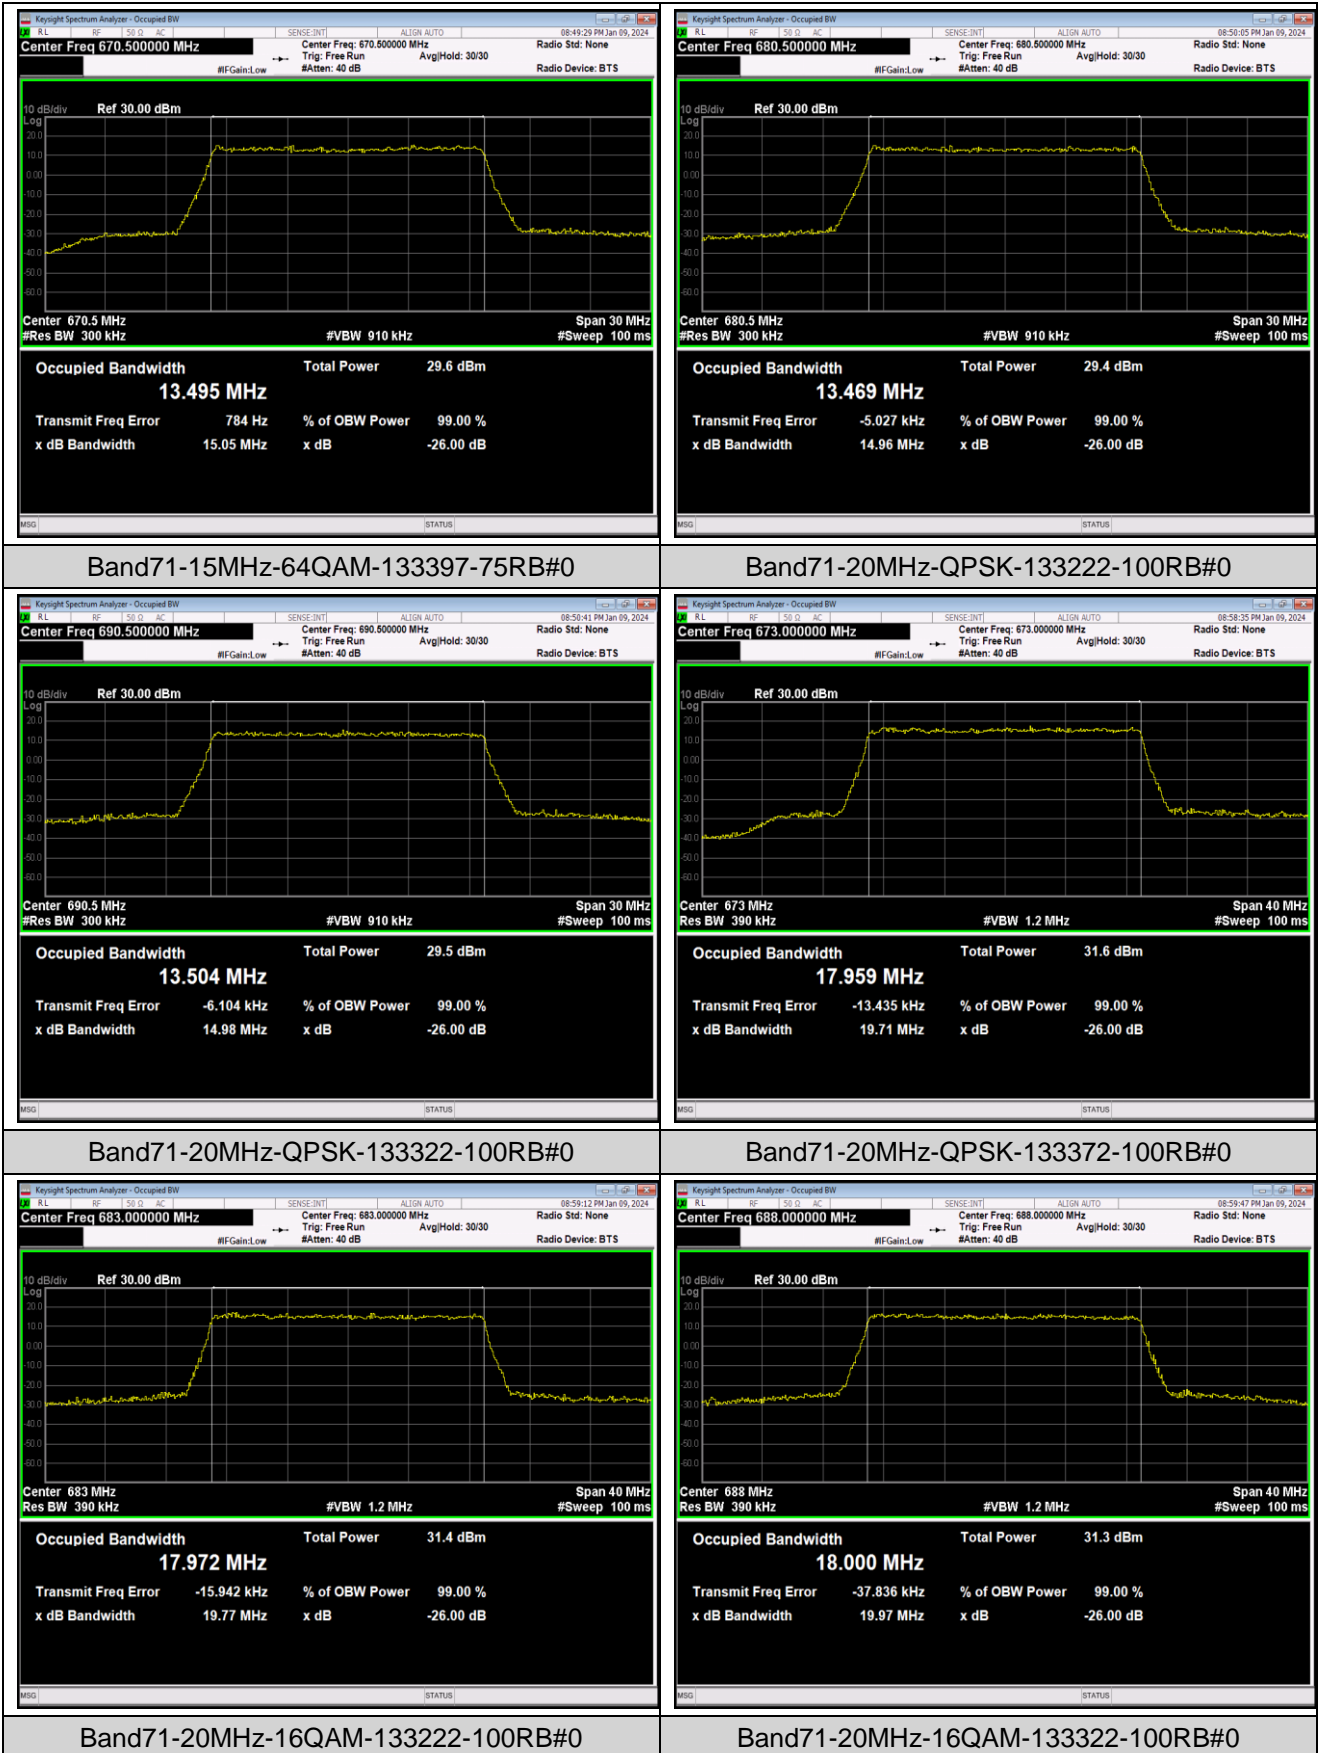

Band71-15MHz-QPSK-133397-75RB#0

Band71-15MHz-16QAM-133197-75RB#0

Band71-15MHz-16QAM-133297-75RB#0

Band71-15MHz-16QAM-133397-75RB#0

Band71-15MHz-64QAM-133197-75RB#0

Band71-15MHz-64QAM-133297-75RB#0

Band71-20MHz-16QAM-133372-100RB#0