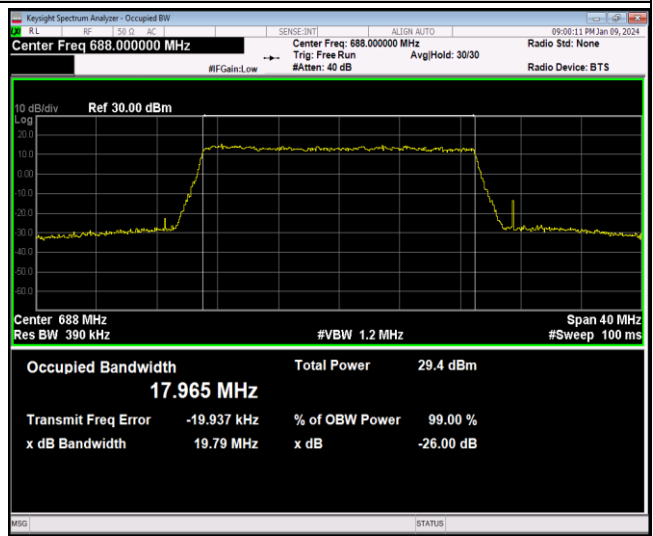

Band71-20MHz-64QAM-133372-100RB#0