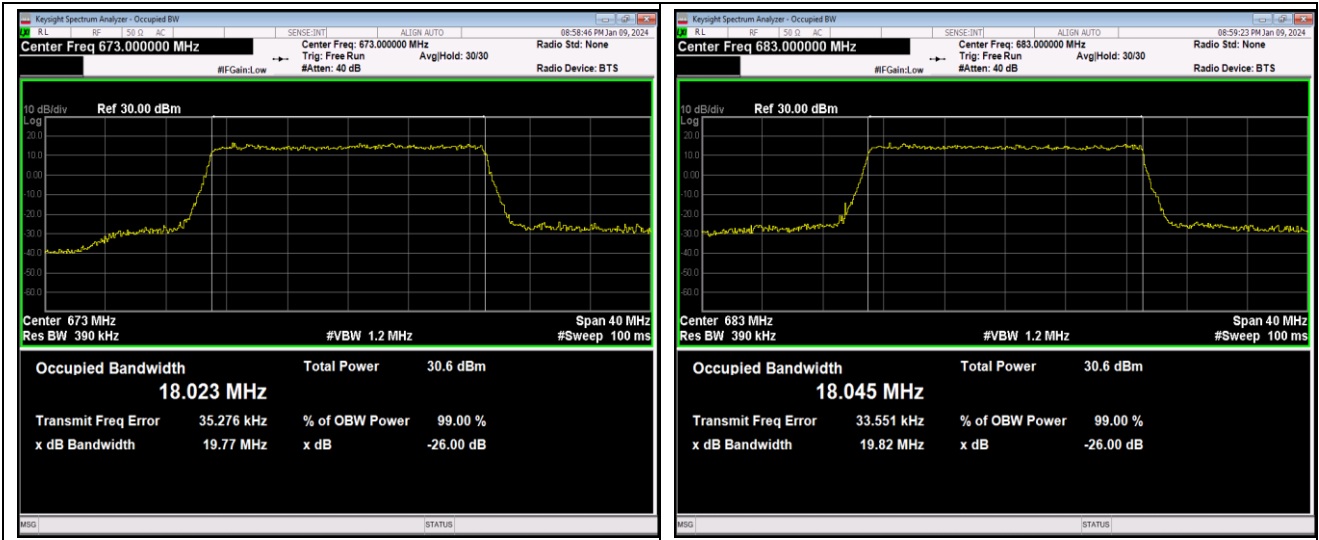

Band71-15MHz-QPSK-133397-75RB#0

Band71-15MHz-16QAM-133197-75RB#0

Band71-15MHz-16QAM-133297-75RB#0

Band71-15MHz-16QAM-133397-75RB#0

Band71-15MHz-64QAM-133197-75RB#0

Band71-15MHz-64QAM-133297-75RB#0

Band71-20MHz-16QAM-133372-100RB#0