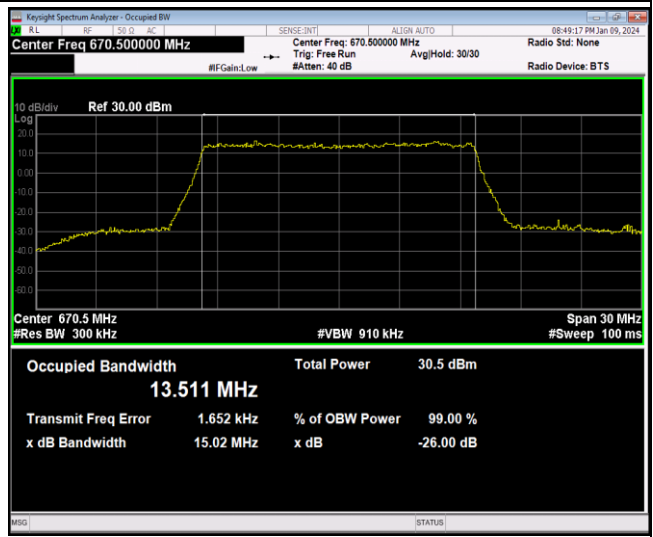

Band71-15MHz-16QAM-133197-75RB#0

Band71-15MHz-16QAM-133397-75RB#0