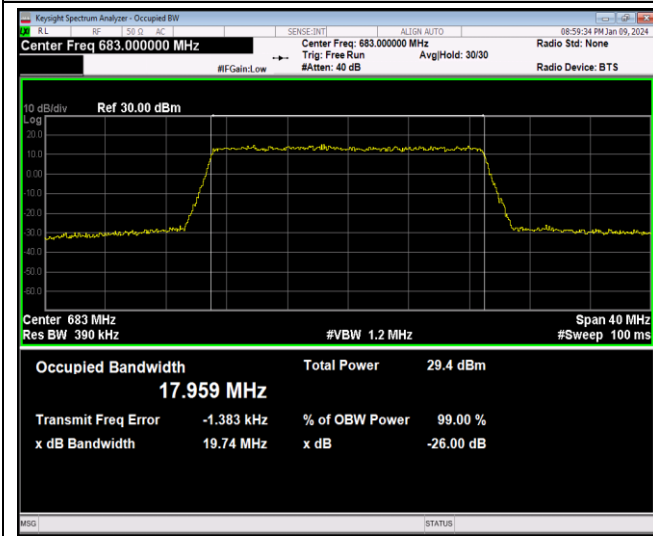

Band71-20MHz-64QAM-133322-100RB#0