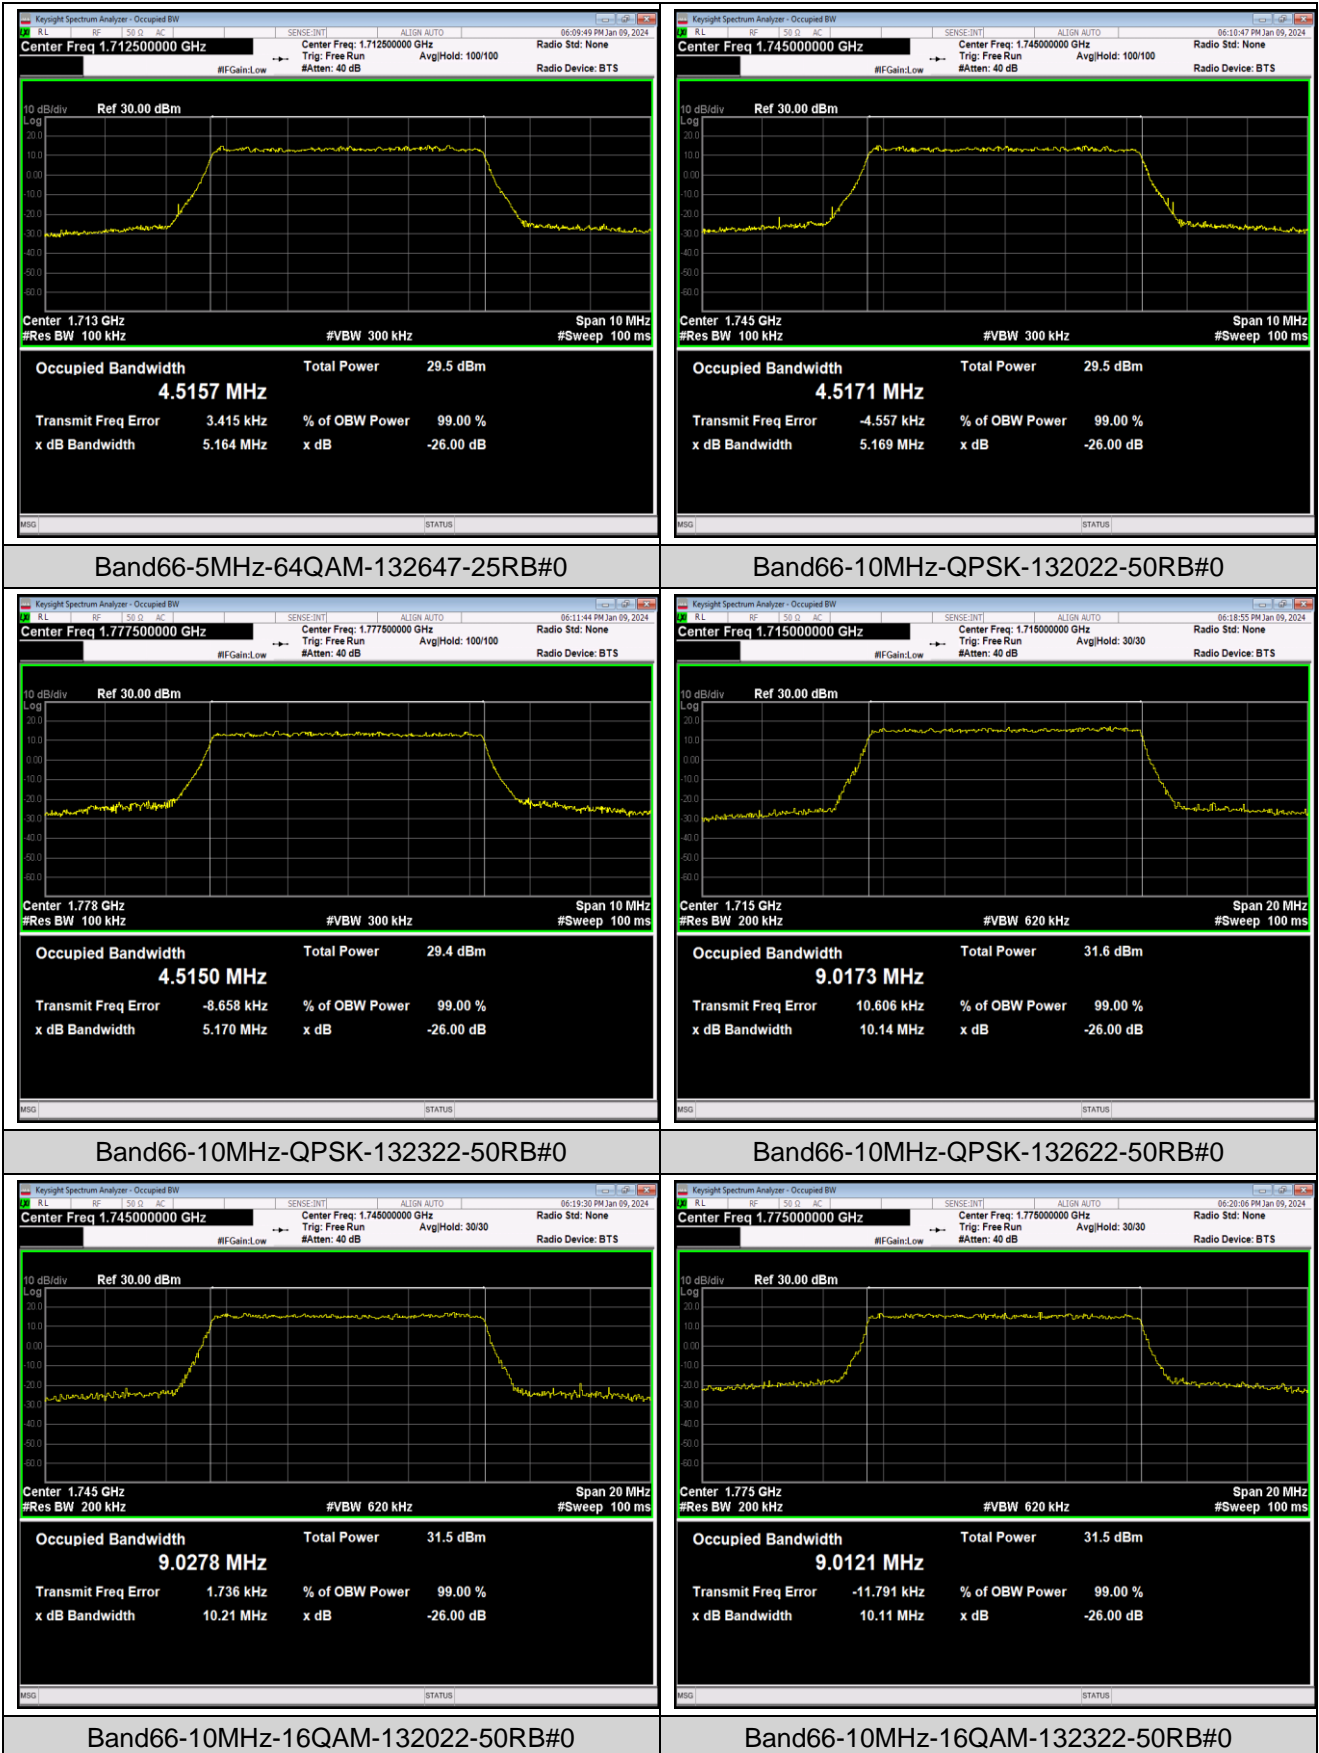

Band66-5MHz-QPSK-132647-25RB#0

Band66-5MHz-16QAM-131997-25RB#0

Band66-5MHz-16QAM-132322-25RB#0

Band66-5MHz-16QAM-132647-25RB#0

Band66-5MHz-64QAM-131997-25RB#0

Band66-5MHz-64QAM-132322-25RB#0

Band66-10MHz-16QAM-132622-50RB#0