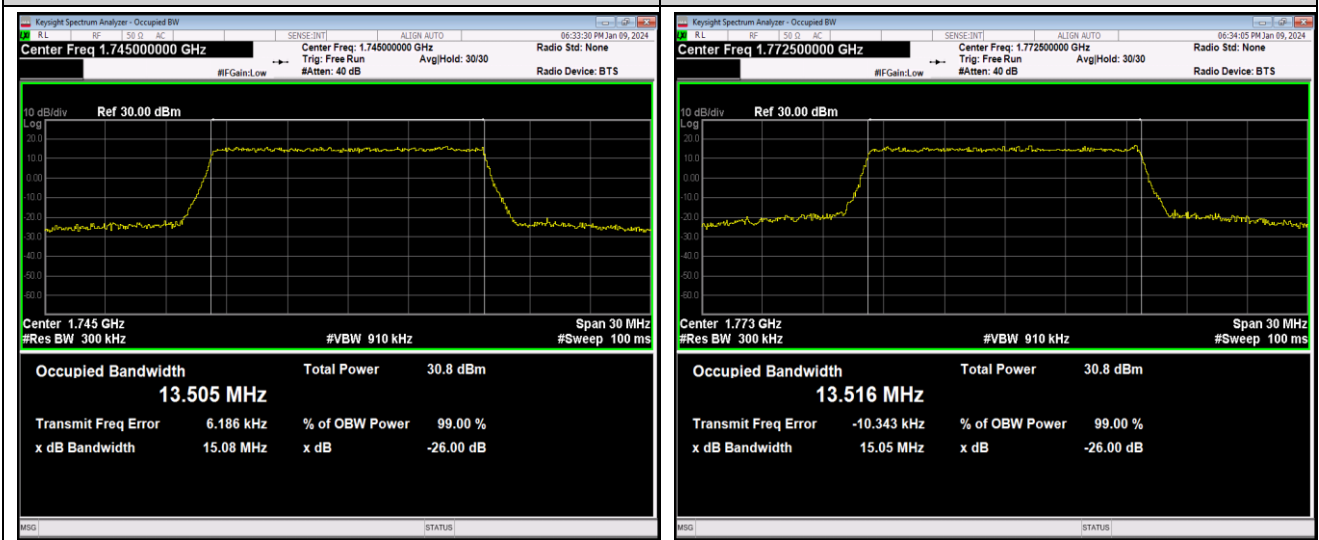

Band66-15MHz-16QAM-132322-75RB#0

Band66-15MHz-16QAM-132597-75RB#0

Band66-15MHz-64QAM-132047-75RB#0

Band66-15MHz-64QAM-132322-75RB#0