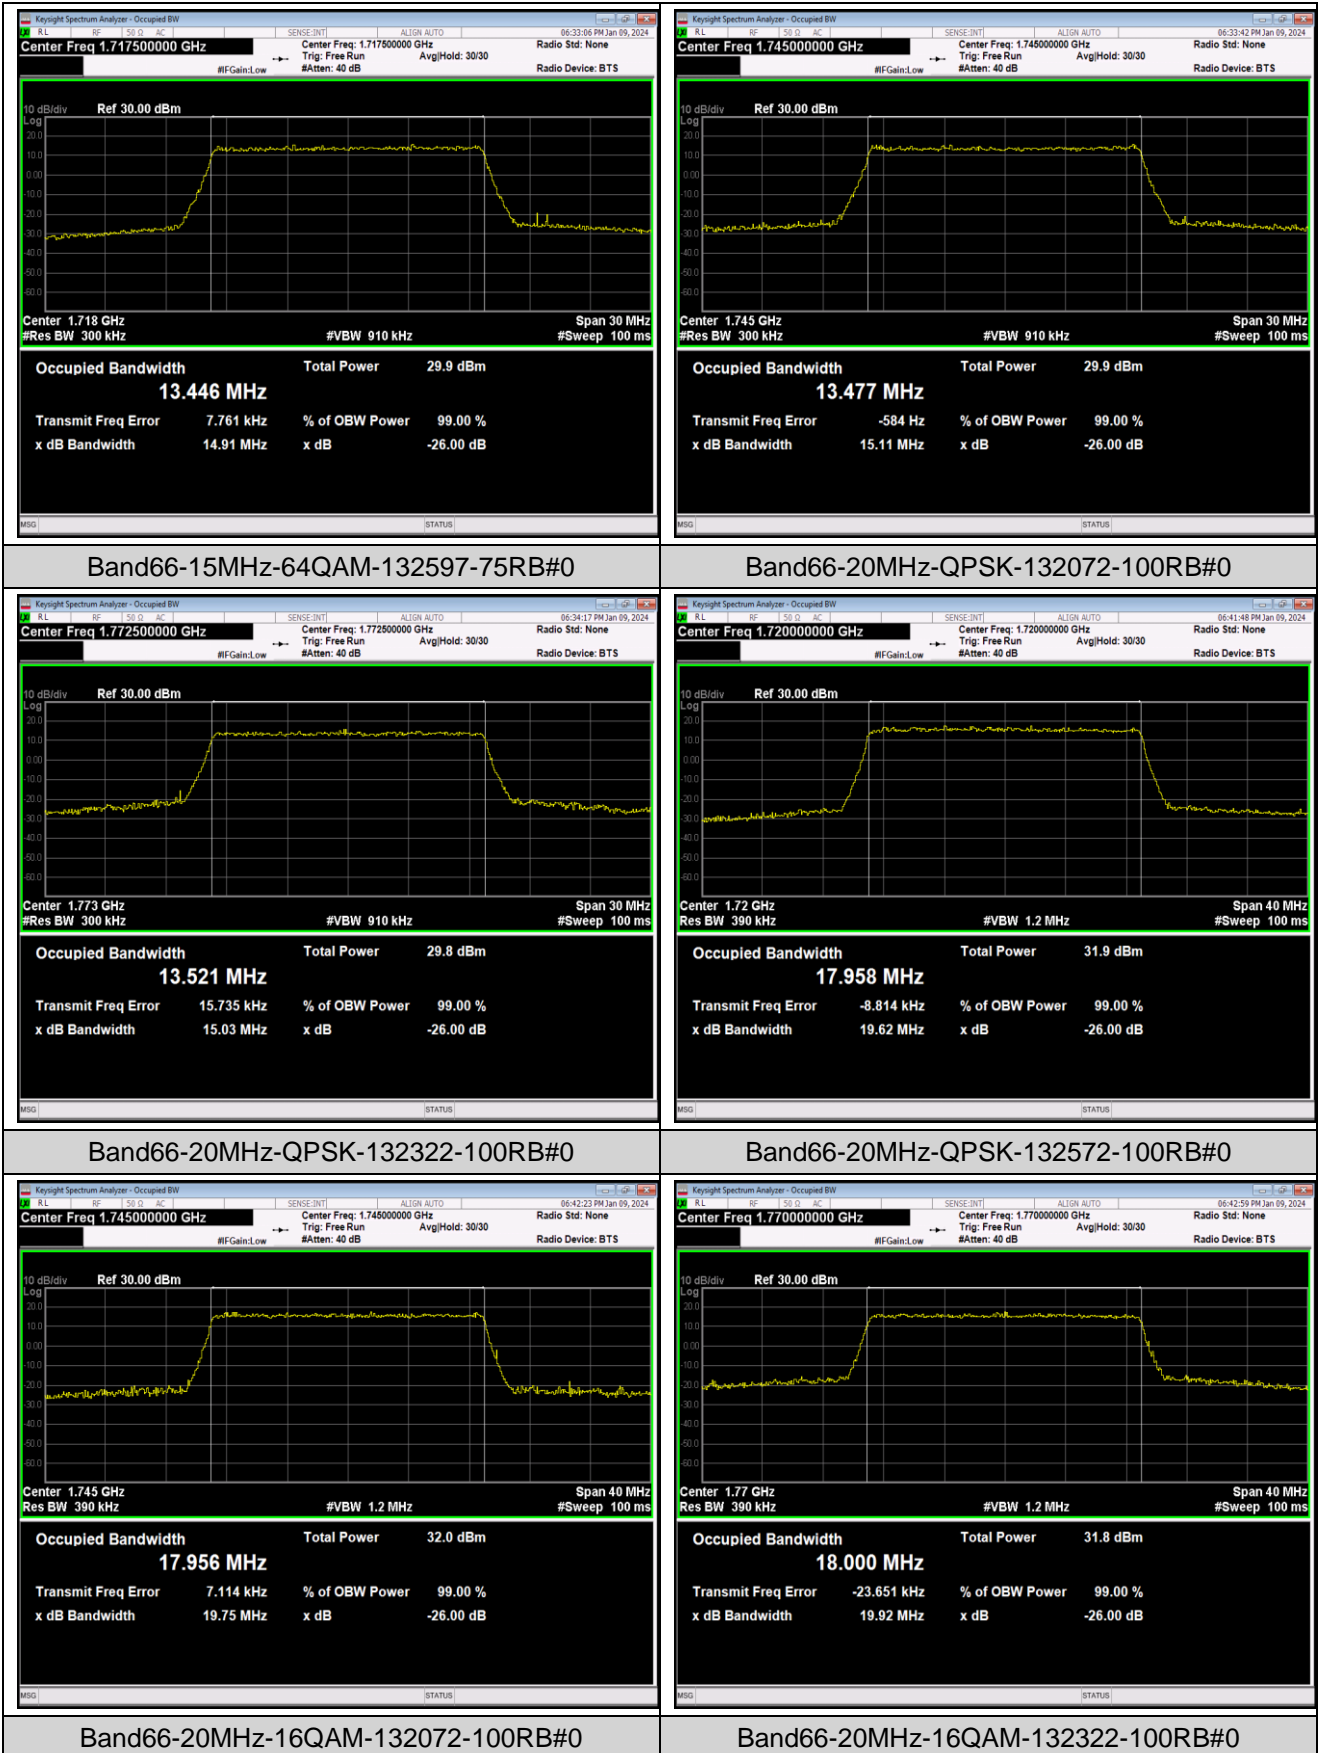

Band66-15MHz-64QAM-132047-75RB#0

Band66-15MHz-64QAM-132322-75RB#0