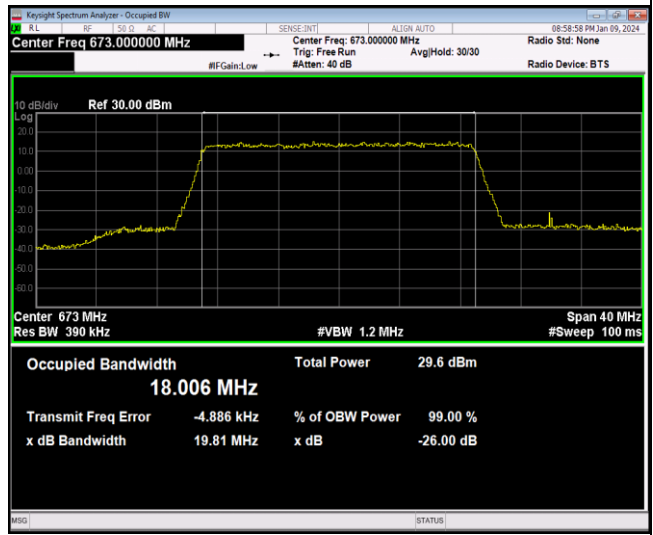

Band71-20MHz-64QAM-133222-100RB#0

Band71-20MHz-64QAM-133372-100RB#0