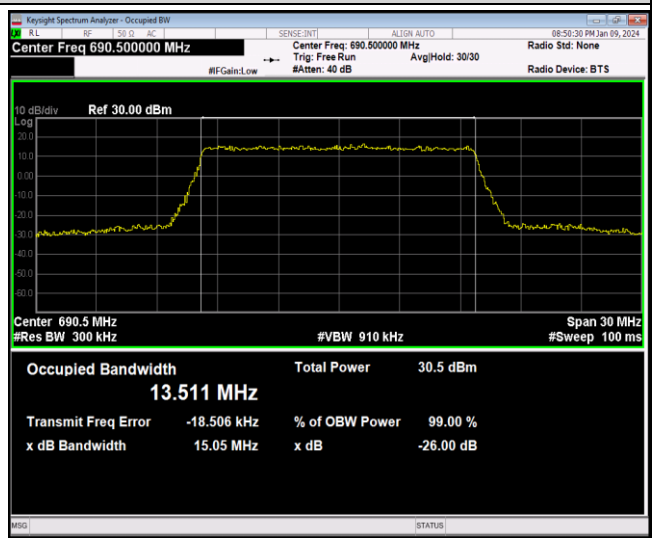

Band71-15MHz-16QAM-133397-75RB#0

Band71-15MHz-64QAM-133297-75RB#0