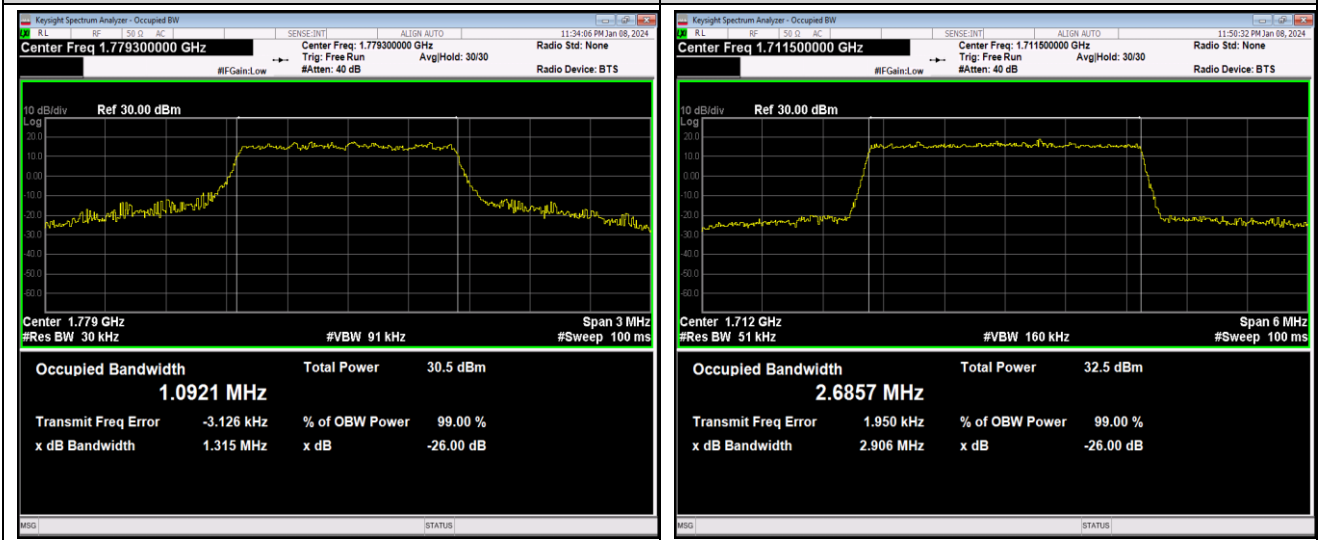

Band66-1.4MHz-64QAM-132665-6RB#0

Band66-3MHz-QPSK-131987-15RB#0

Band66-3MHz-QPSK-132322-15RB#0

Band66-3MHz-QPSK-132657-15RB#0