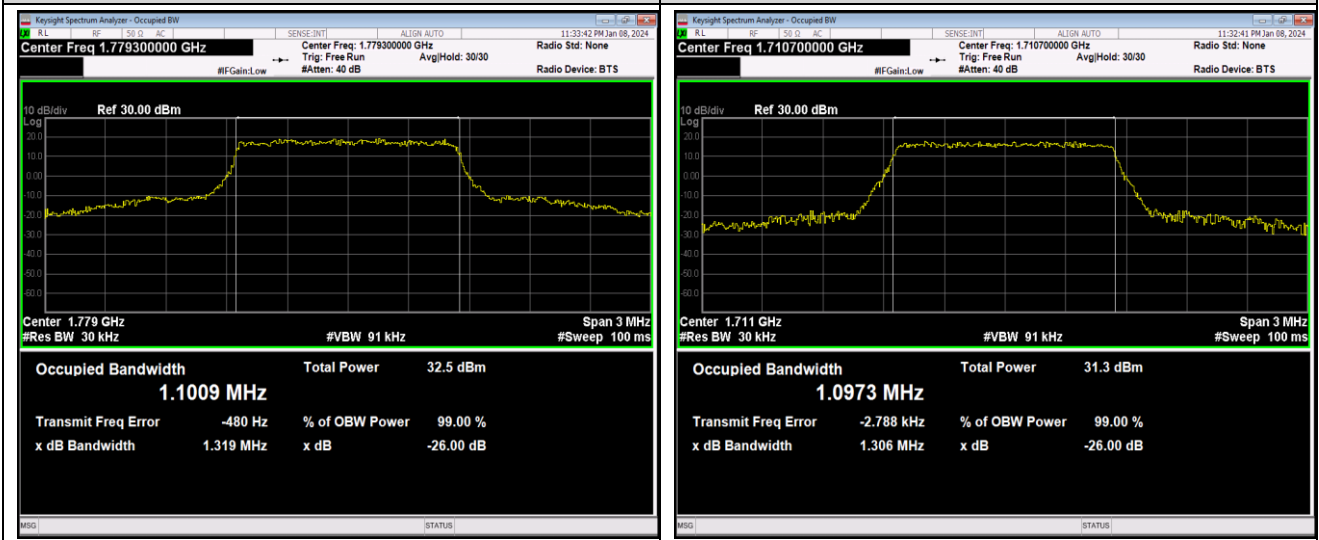

Band66-1.4MHz-QPSK-132665-6RB#0

Band66-1.4MHz-16QAM-131979-6RB#0

Band66-1.4MHz-16QAM-132322-6RB#0

Band66-1.4MHz-16QAM-132665-6RB#0