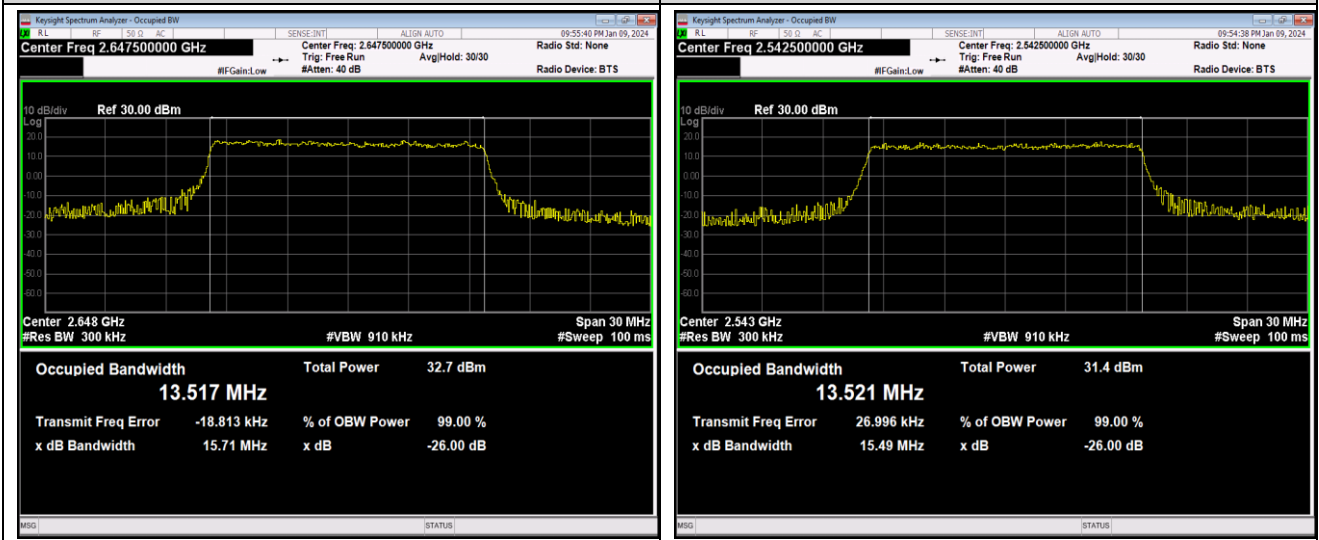

Band41-5MHz-16QAM-41215-25RB#0

Band41-5MHz-64QAM-40065-25RB#0

Band41-5MHz-64QAM-40640-25RB#0

Band41-15MHz-QPSK-41165-75RB#0

Band41-15MHz-16QAM-40115-75RB#0

Band41-15MHz-16QAM-40640-75RB#0

Band41-15MHz-16QAM-41165-75RB#0