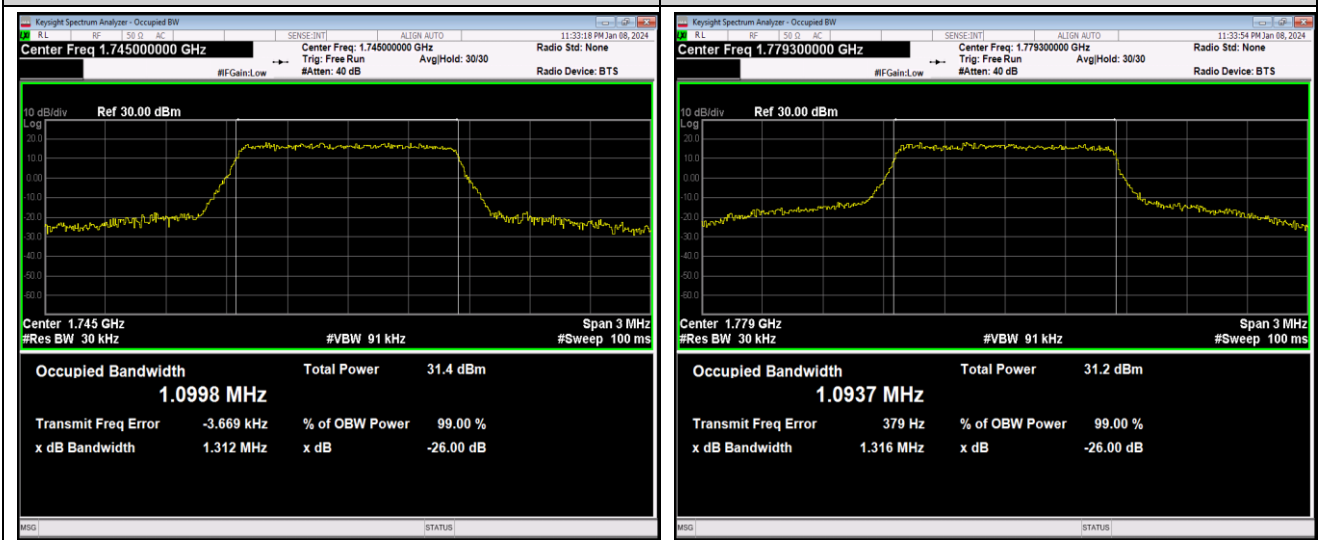

Band66-1.4MHz-16QAM-132322-6RB#0

Band66-1.4MHz-16QAM-132665-6RB#0

Band66-1.4MHz-64QAM-131979-6RB#0

Band66-1.4MHz-64QAM-132322-6RB#0