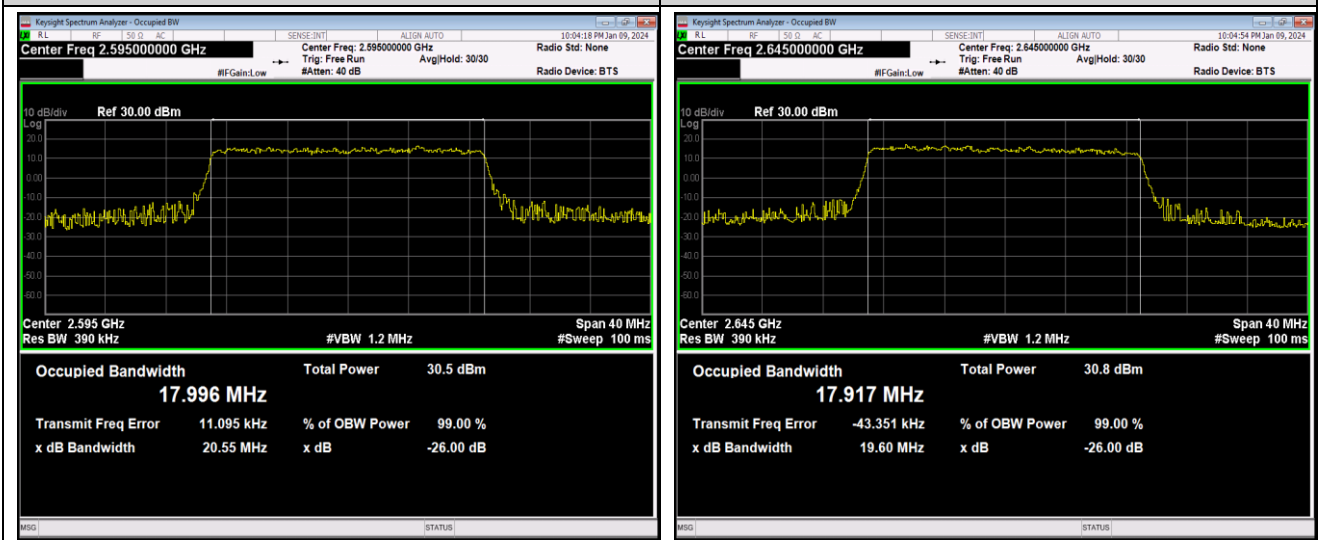

Band41-20MHz-16QAM-40640-100RB#0

Band41-20MHz-16QAM-41140-100RB#0

Band41-20MHz-64QAM-40140-100RB#0

Band41-20MHz-64QAM-40640-100RB#0

Band41-20MHz-64QAM-41140-100RB#0

Band66-1.4MHz-QPSK-131979-6RB#0

Band66-1.4MHz-QPSK-132322-6RB#0