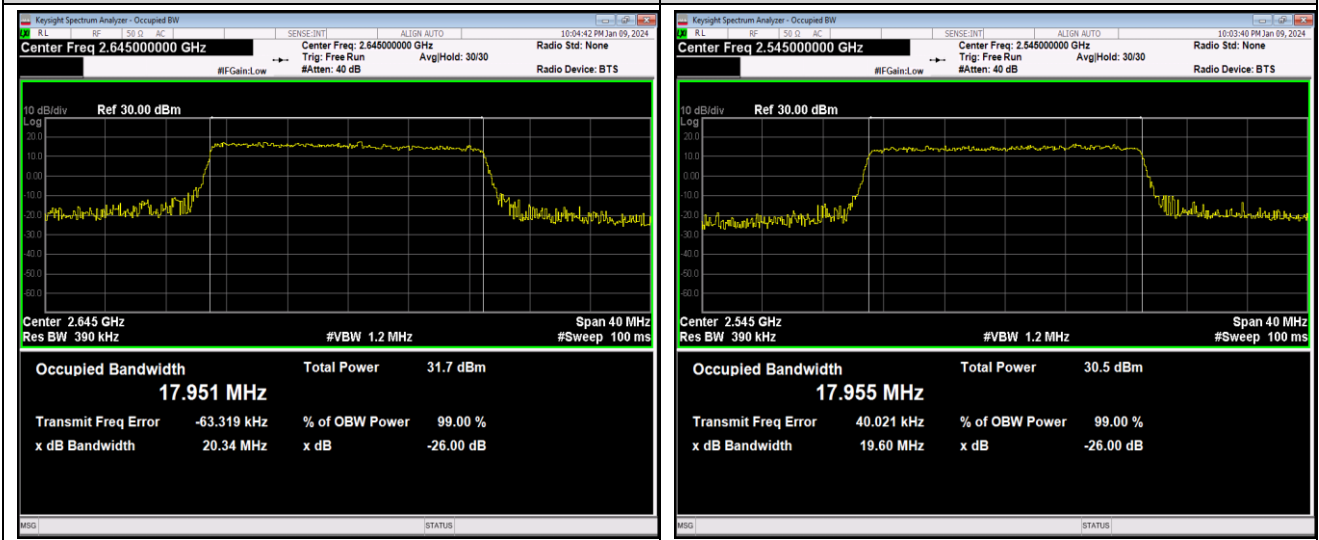

Band41-20MHz-16QAM-41140-100RB#0

Band41-20MHz-64QAM-40140-100RB#0

Band41-20MHz-64QAM-40640-100RB#0

Band41-20MHz-64QAM-41140-100RB#0