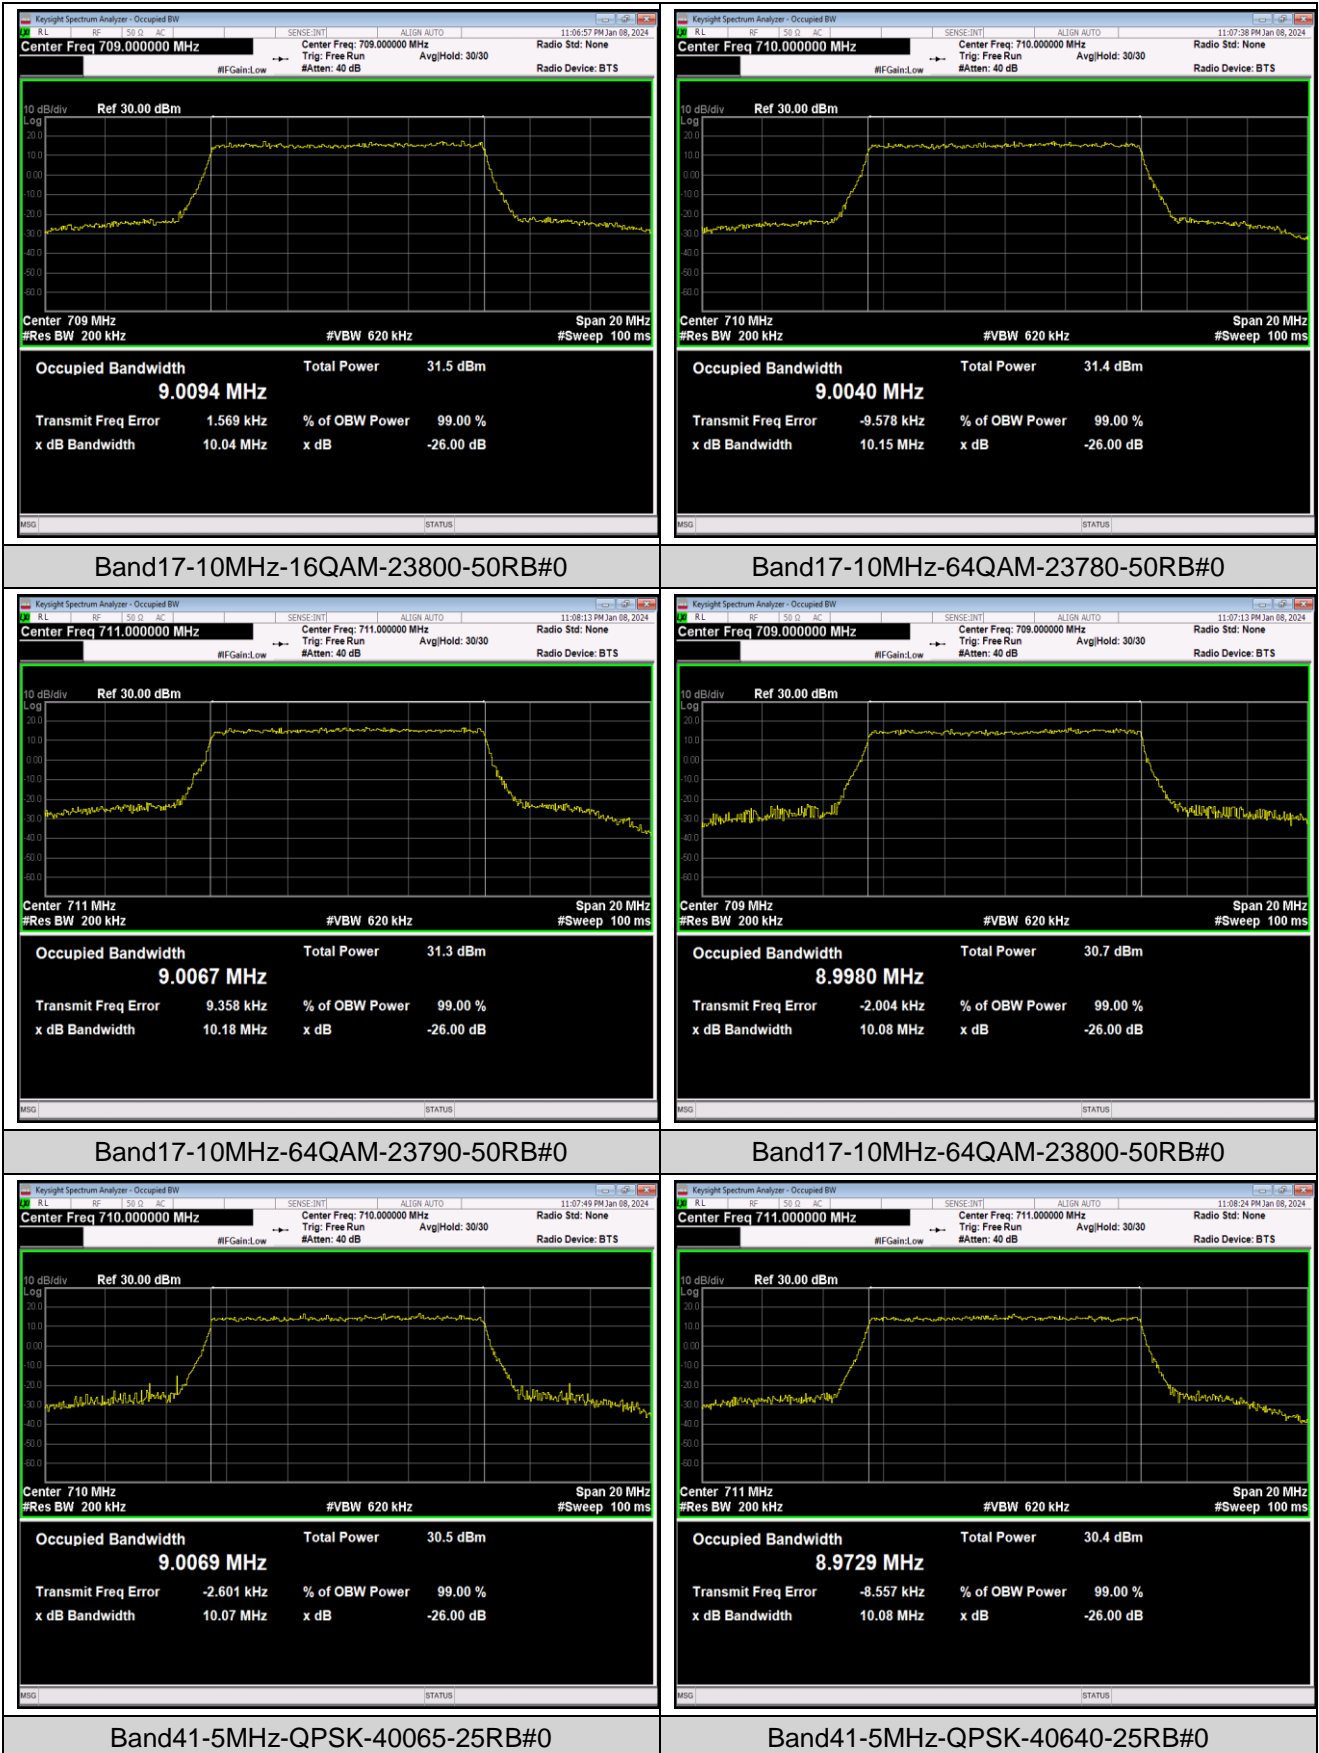

Band12-10MHz-16QAM-23130-50RB#0

Band12-10MHz-64QAM-23060-50RB#0

Band12-10MHz-64QAM-23095-50RB#0

Band12-10MHz-64QAM-23130-50RB#0

Band17-5MHz-QPSK-23755-25RB#0

Band17-5MHz-QPSK-23790-25RB#0

Band17-5MHz-QPSK-23825-25RB#0

Band17-5MHz-16QAM-23755-25RB#0

Band17-5MHz-16QAM-23790-25RB#0

Band17-5MHz-16QAM-23825-25RB#0

Band17-5MHz-64QAM-23755-25RB#0

Band17-5MHz-64QAM-23790-25RB#0

Band17-5MHz-64QAM-23825-25RB#0

Band17-10MHz-QPSK-23780-50RB#0

Band17-10MHz-QPSK-23790-50RB#0

Band17-10MHz-QPSK-23800-50RB#0

Band17-10MHz-16QAM-23780-50RB#0

Band17-10MHz-16QAM-23790-50RB#0

Band41-5MHz-QPSK-41215-25RB#0

Band41-5MHz-16QAM-40065-25RB#0

Band41-5MHz-16QAM-40640-25RB#0