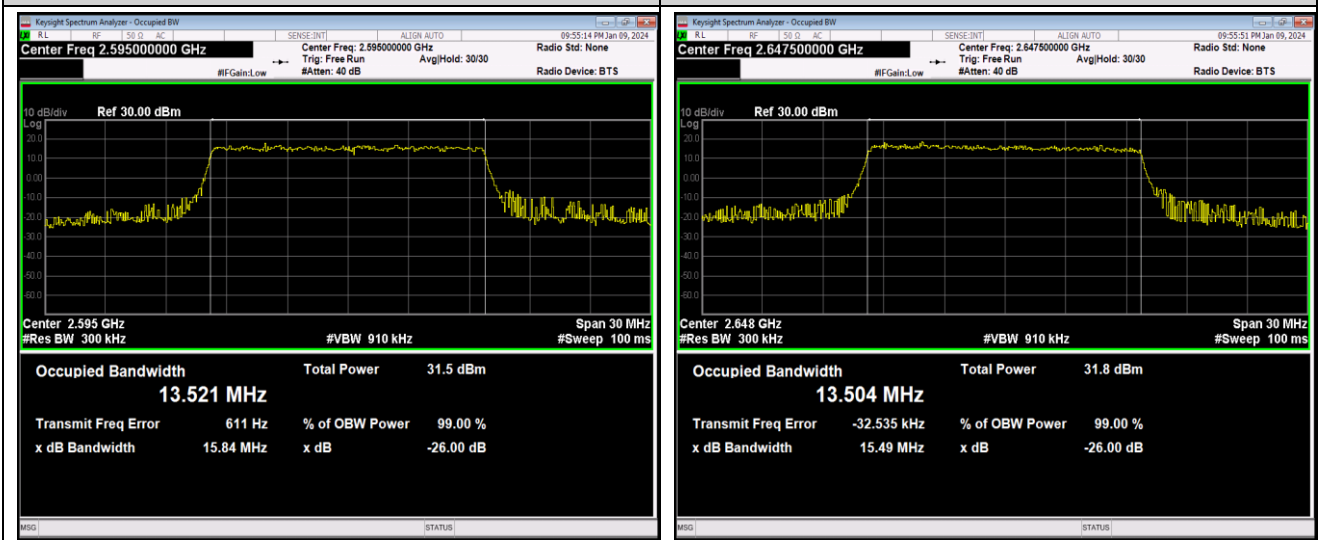

Band41-5MHz-16QAM-41215-25RB#0

Band41-5MHz-64QAM-40065-25RB#0

Band41-5MHz-64QAM-40640-25RB#0

Band41-15MHz-QPSK-41165-75RB#0

Band41-15MHz-16QAM-40115-75RB#0

Band41-15MHz-16QAM-40640-75RB#0

Band41-15MHz-16QAM-41165-75RB#0