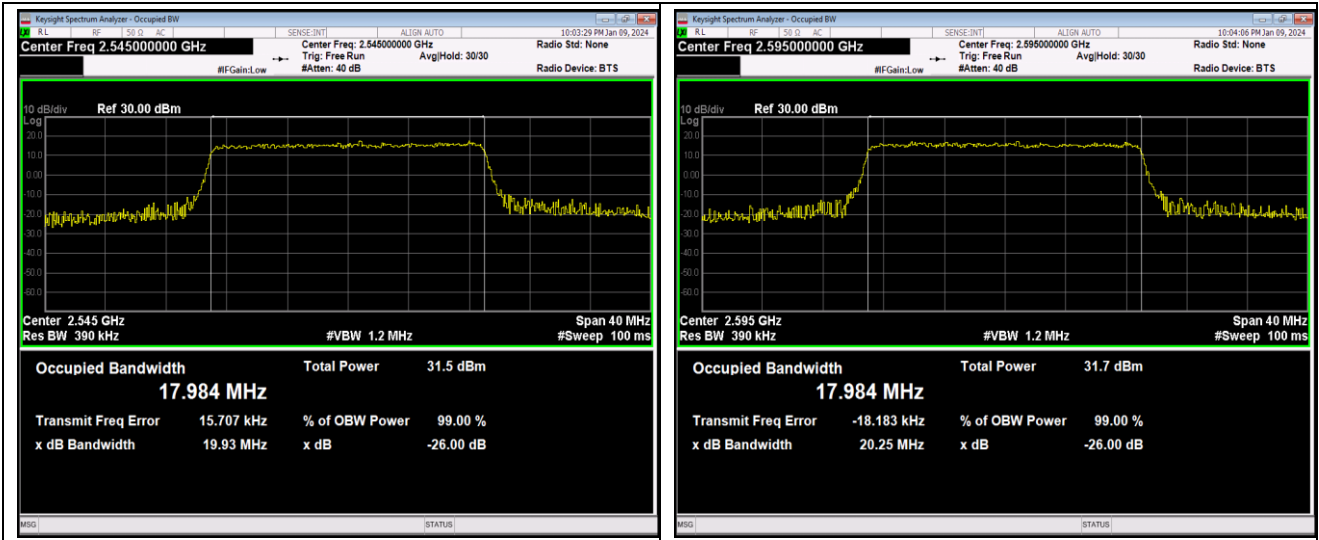

Band41-20MHz-16QAM-40140-100RB#0

Band41-20MHz-16QAM-40640-100RB#0

Band41-20MHz-16QAM-41140-100RB#0

Band41-20MHz-64QAM-40140-100RB#0