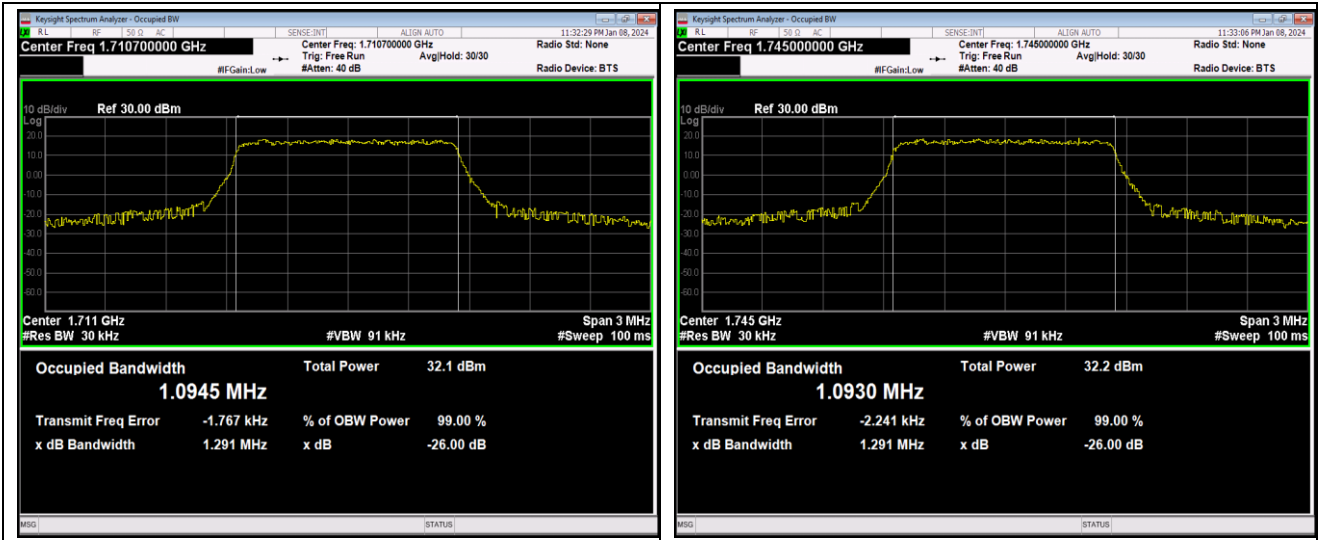

Band41-20MHz-16QAM-40640-100RB#0

Band41-20MHz-16QAM-41140-100RB#0

Band41-20MHz-64QAM-40140-100RB#0

Band41-20MHz-64QAM-40640-100RB#0

Band41-20MHz-64QAM-41140-100RB#0

Band66-1.4MHz-QPSK-131979-6RB#0

Band66-1.4MHz-QPSK-132322-6RB#0