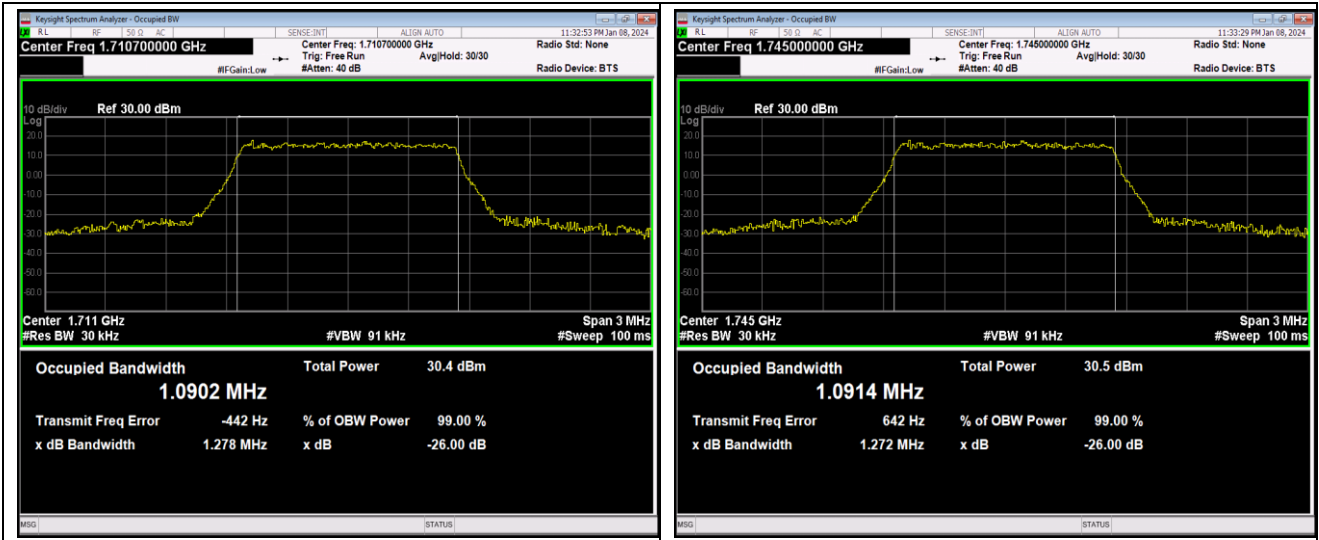

Band66-1.4MHz-QPSK-132665-6RB#0

Band66-1.4MHz-16QAM-131979-6RB#0

Band66-1.4MHz-16QAM-132322-6RB#0

Band66-1.4MHz-16QAM-132665-6RB#0

Band66-1.4MHz-64QAM-131979-6RB#0

Band66-1.4MHz-64QAM-132322-6RB#0

Band66-1.4MHz-64QAM-132665-6RB#0