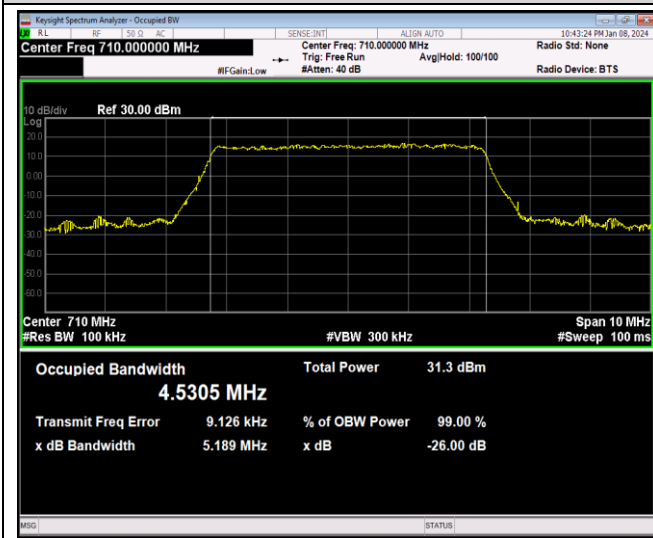

Band17-5MHz-16QAM-23790-25RB#0

Band17-5MHz-64QAM-23755-25RB#0