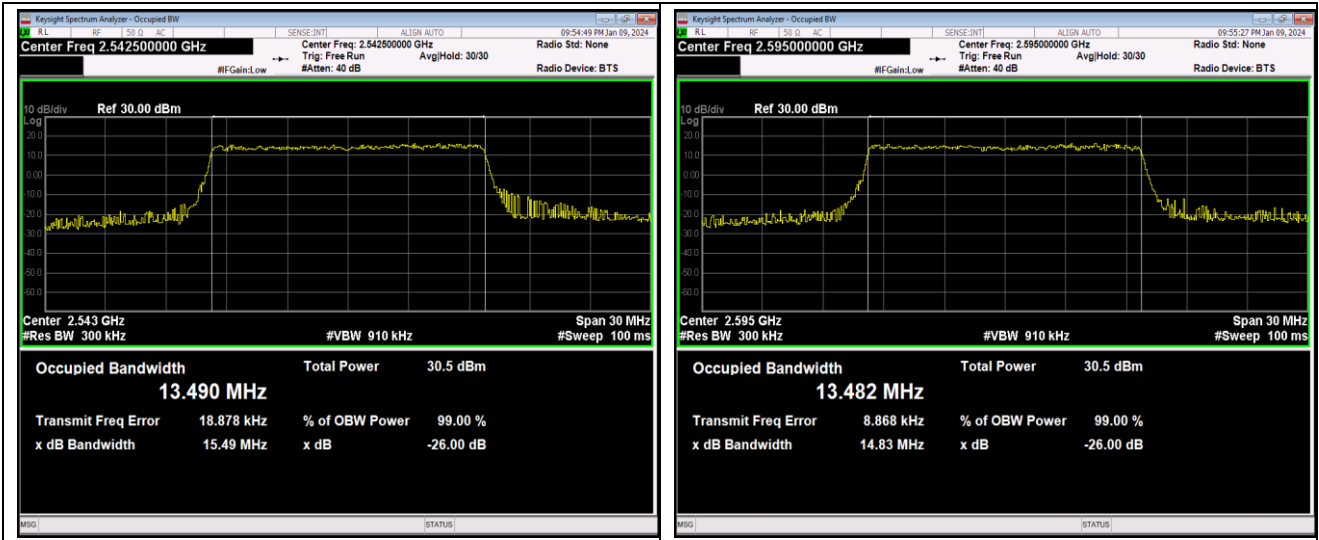

Band41-15MHz-64QAM-40115-75RB#0

Band41-15MHz-64QAM-40640-75RB#0

Band41-15MHz-64QAM-41165-75RB#0

Band41-20MHz-QPSK-40140-100RB#0