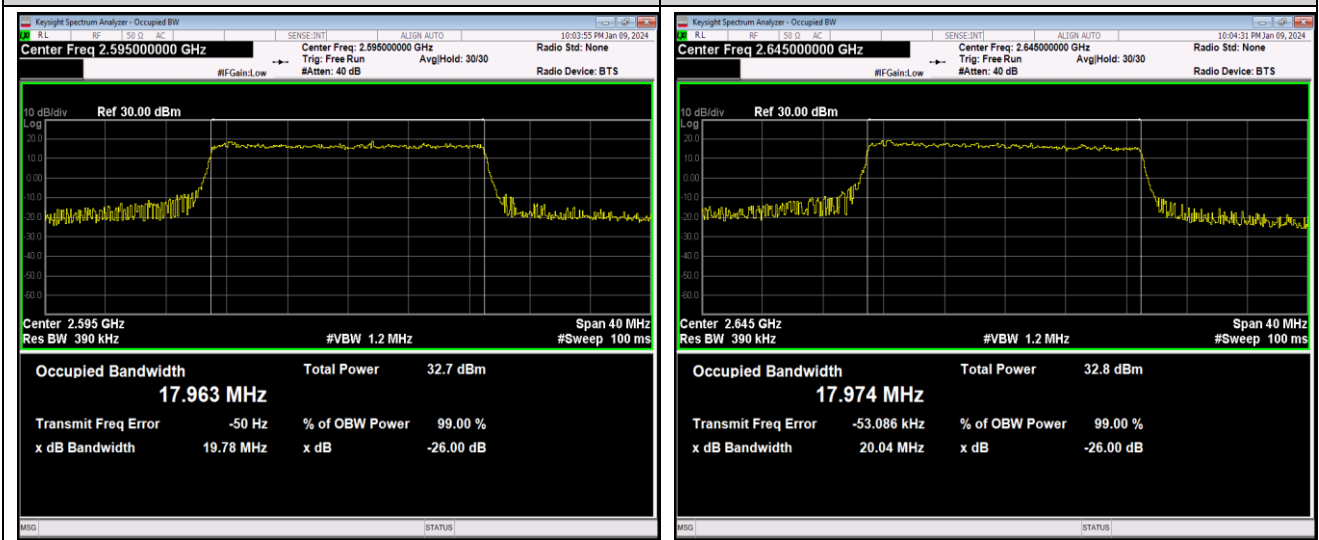

Band41-15MHz-64QAM-40115-75RB#0

Band41-15MHz-64QAM-40640-75RB#0

Band41-15MHz-64QAM-41165-75RB#0

Band41-20MHz-QPSK-40140-100RB#0

Band41-20MHz-QPSK-40640-100RB#0

Band41-20MHz-QPSK-41140-100RB#0

Band41-20MHz-16QAM-40140-100RB#0