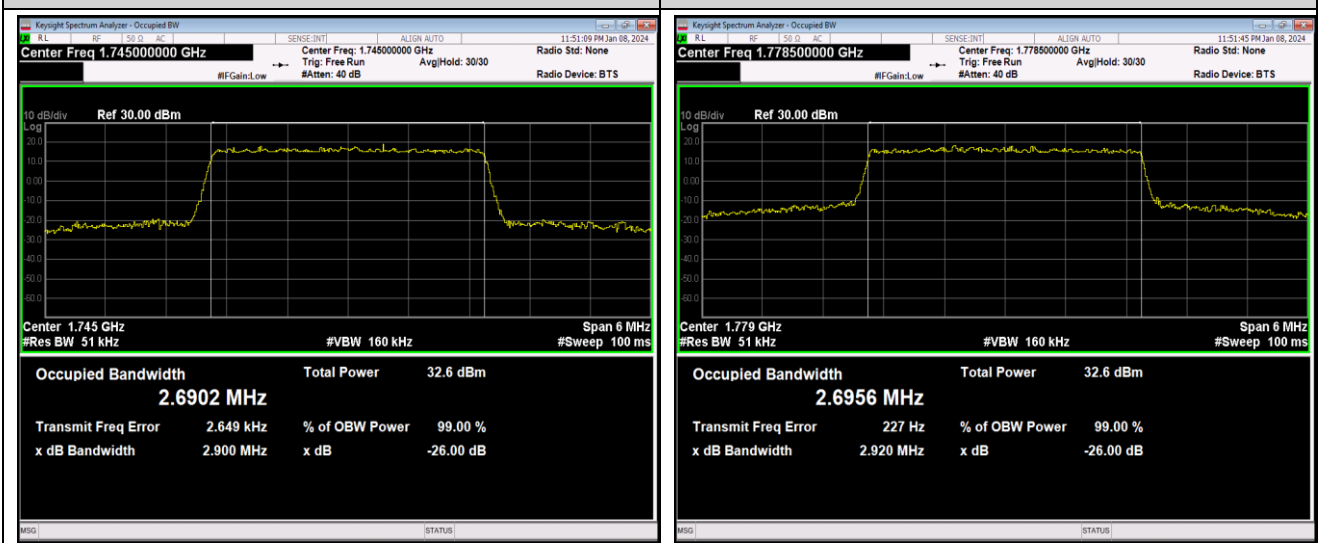

Band66-3MHz-QPSK-132322-15RB#0

Band66-3MHz-QPSK-132657-15RB#0

Band66-3MHz-16QAM-131987-15RB#0

Band66-3MHz-16QAM-132322-15RB#0