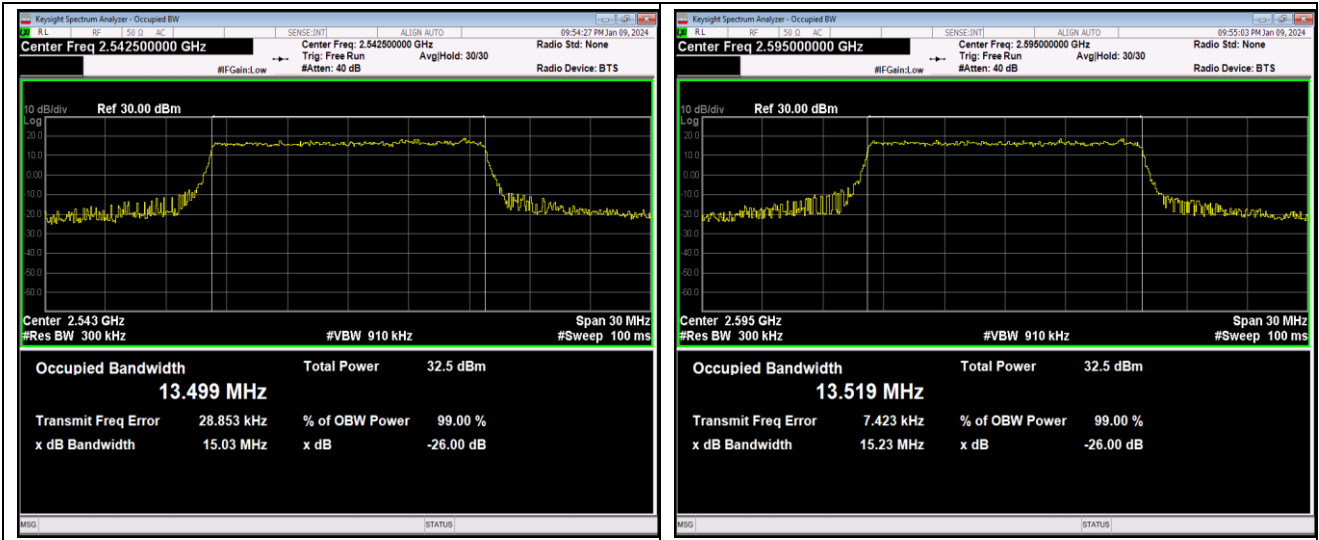

Band41-5MHz-16QAM-41215-25RB#0

Band41-5MHz-64QAM-40065-25RB#0

Band41-5MHz-64QAM-40640-25RB#0

Band41-15MHz-QPSK-41165-75RB#0

Band41-15MHz-16QAM-40115-75RB#0

Band41-15MHz-16QAM-40640-75RB#0

Band41-15MHz-16QAM-41165-75RB#0