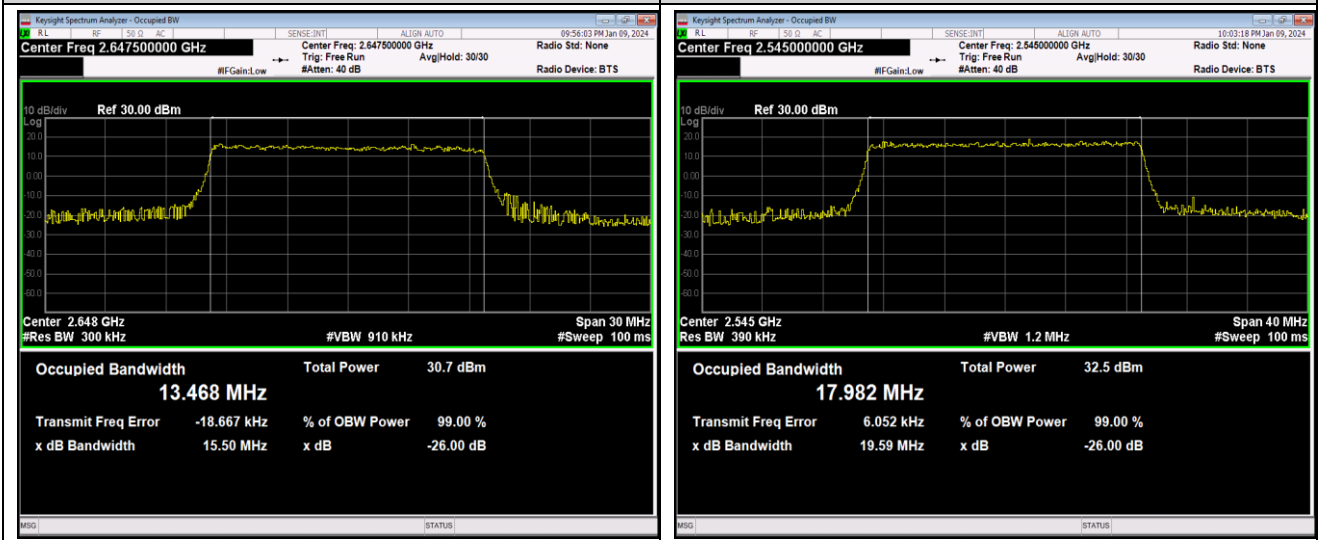

Band41-15MHz-64QAM-40115-75RB#0

Band41-15MHz-64QAM-40640-75RB#0

Band41-15MHz-64QAM-41165-75RB#0

Band41-20MHz-QPSK-40140-100RB#0

Band41-20MHz-QPSK-40640-100RB#0

Band41-20MHz-QPSK-41140-100RB#0

Band41-20MHz-16QAM-40140-100RB#0