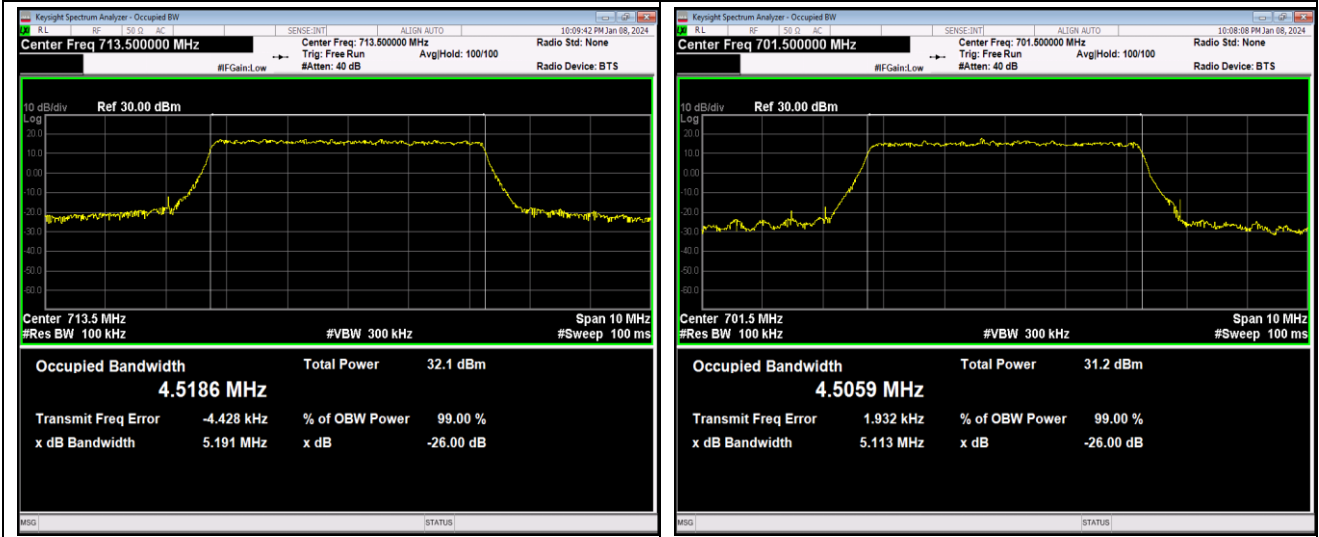

Band12-5MHz-QPSK-23155-25RB#0

Band12-5MHz-16QAM-23035-25RB#0

Band12-5MHz-16QAM-23095-25RB#0

Band12-5MHz-16QAM-23155-25RB#0