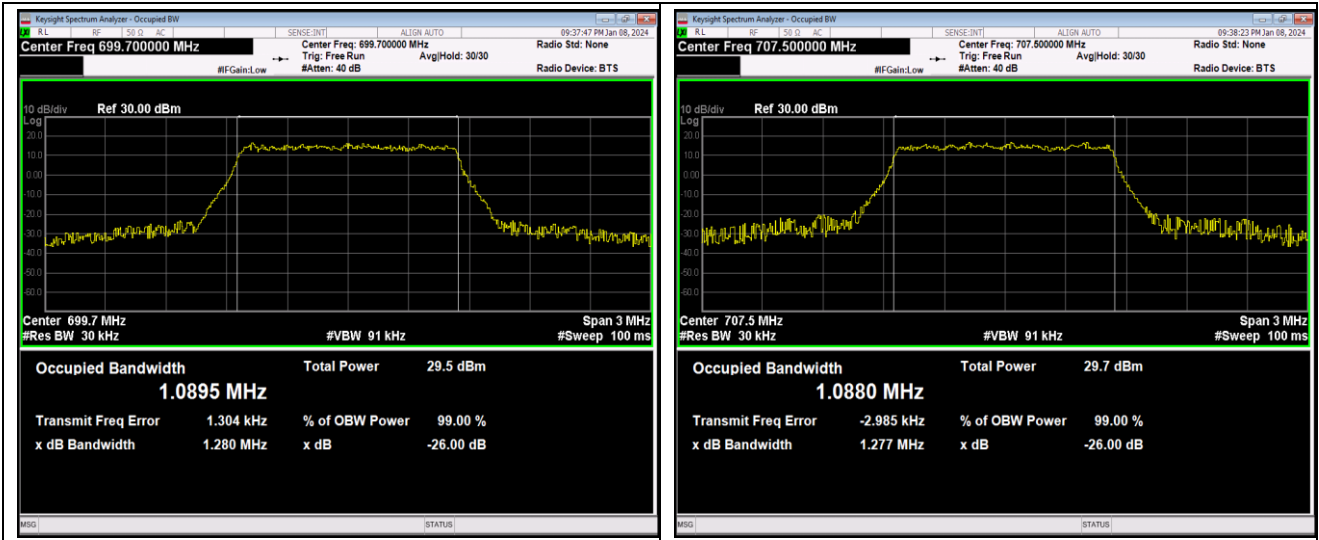

Band12-1.4MHz-64QAM-23017-6RB#0

Band12-1.4MHz-64QAM-23095-6RB#0

Band12-1.4MHz-64QAM-23173-6RB#0

Band12-3MHz-QPSK-23025-15RB#0