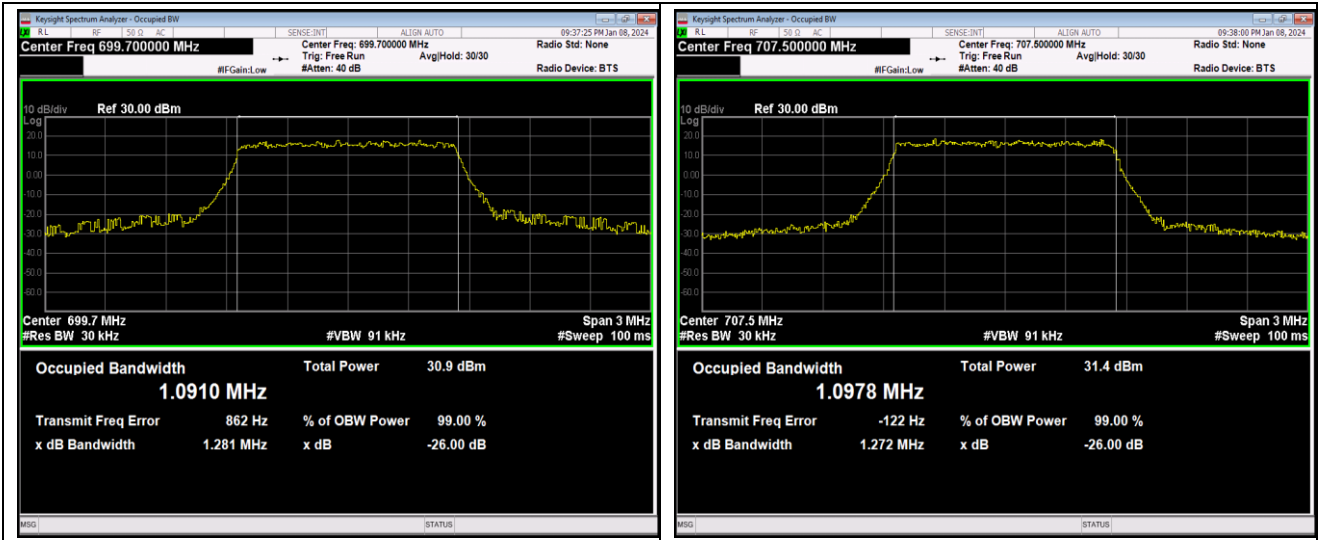

Band5-10MHz-64QAM-20525-50RB#0

Band5-10MHz-64QAM-20600-50RB#0

Band12-1.4MHz-QPSK-23017-6RB#0

Band12-1.4MHz-QPSK-23095-6RB#0

Band12-1.4MHz-QPSK-23173-6RB#0

Band12-1.4MHz-16QAM-23017-6RB#0

Band12-1.4MHz-16QAM-23095-6RB#0