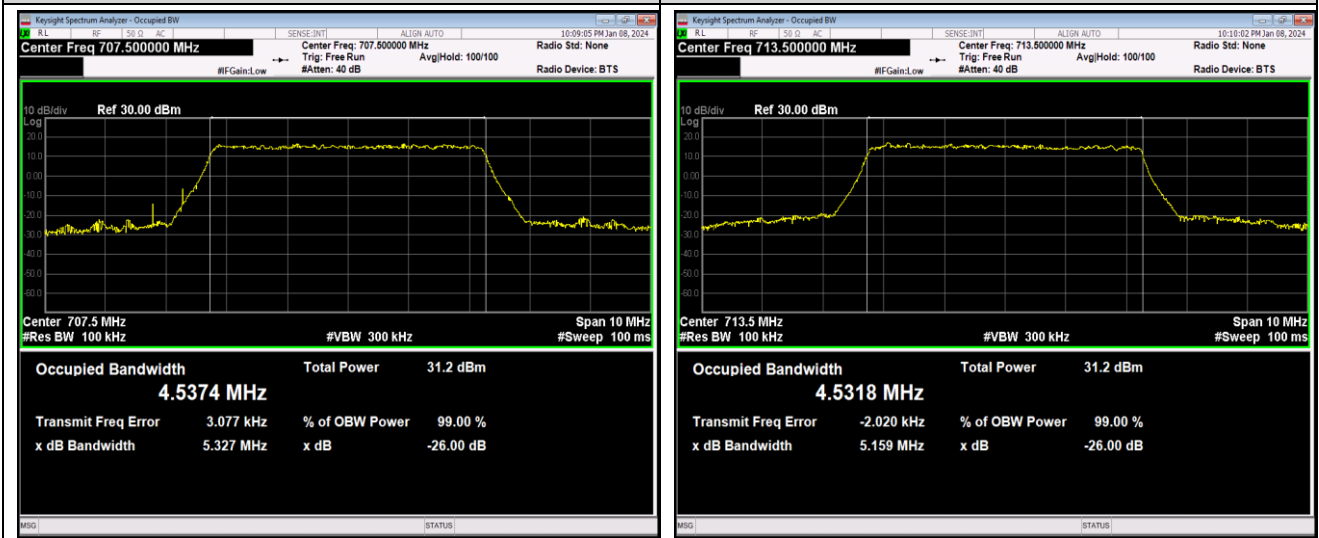

Band12-5MHz-QPSK-23095-25RB#0

Band12-5MHz-QPSK-23155-25RB#0

Band12-5MHz-16QAM-23035-25RB#0

Band12-5MHz-16QAM-23095-25RB#0

Band12-5MHz-16QAM-23155-25RB#0

Band12-5MHz-64QAM-23035-25RB#0

Band12-5MHz-64QAM-23095-25RB#0