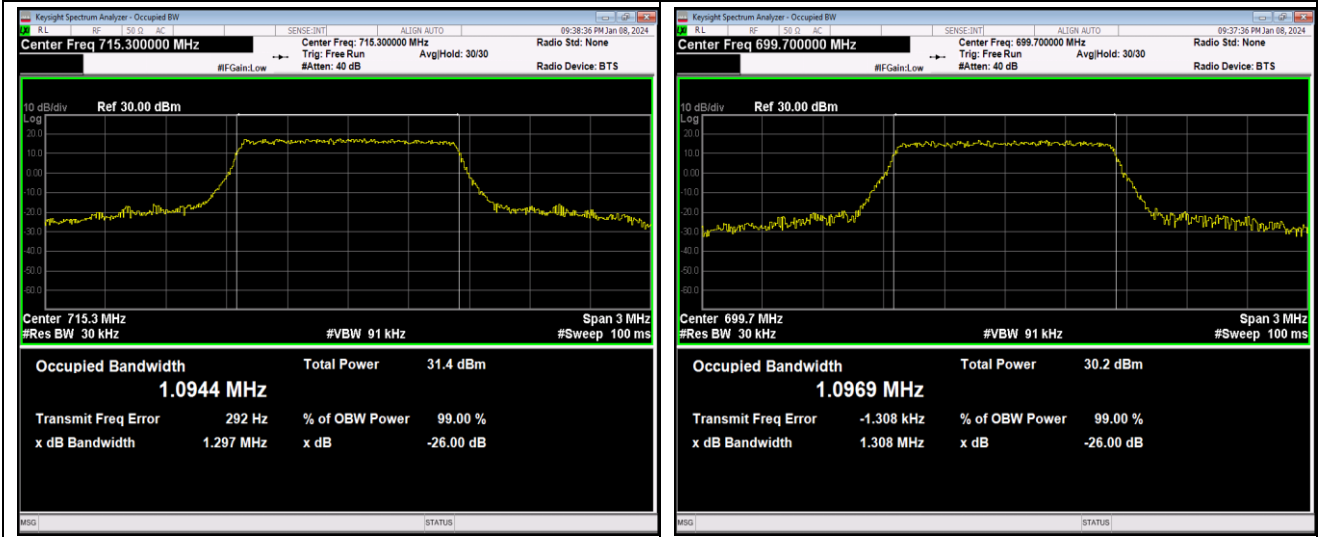

Band5-10MHz-64QAM-20525-50RB#0

Band5-10MHz-64QAM-20600-50RB#0

Band12-1.4MHz-QPSK-23017-6RB#0

Band12-1.4MHz-QPSK-23095-6RB#0

Band12-1.4MHz-QPSK-23173-6RB#0

Band12-1.4MHz-16QAM-23017-6RB#0

Band12-1.4MHz-16QAM-23095-6RB#0