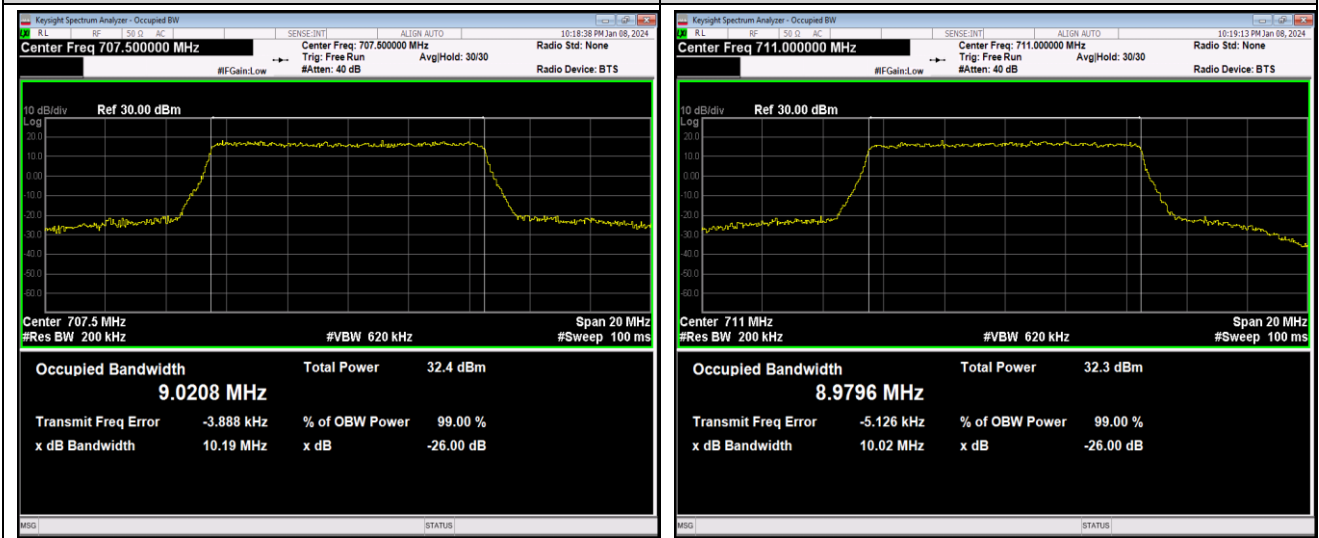

Band12-10MHz-QPSK-23095-50RB#0

Band12-10MHz-QPSK-23130-50RB#0

Band12-10MHz-16QAM-23060-50RB#0

Band12-10MHz-16QAM-23095-50RB#0