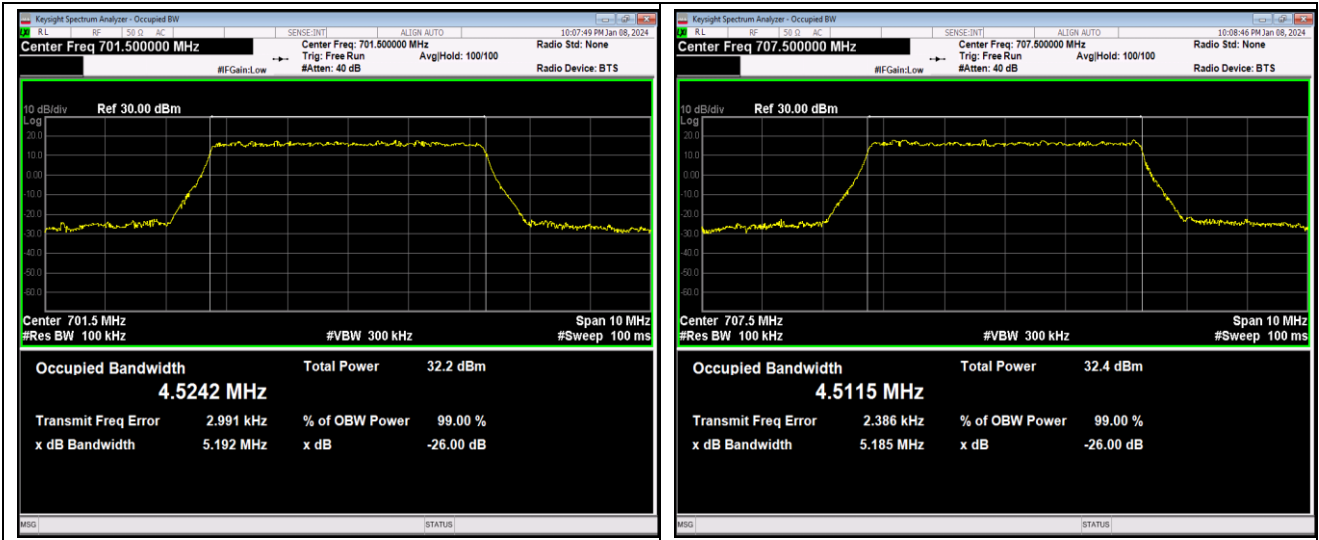

Band12-5MHz-QPSK-23035-25RB#0

Band12-5MHz-QPSK-23095-25RB#0

Band12-5MHz-QPSK-23155-25RB#0

Band12-5MHz-16QAM-23035-25RB#0