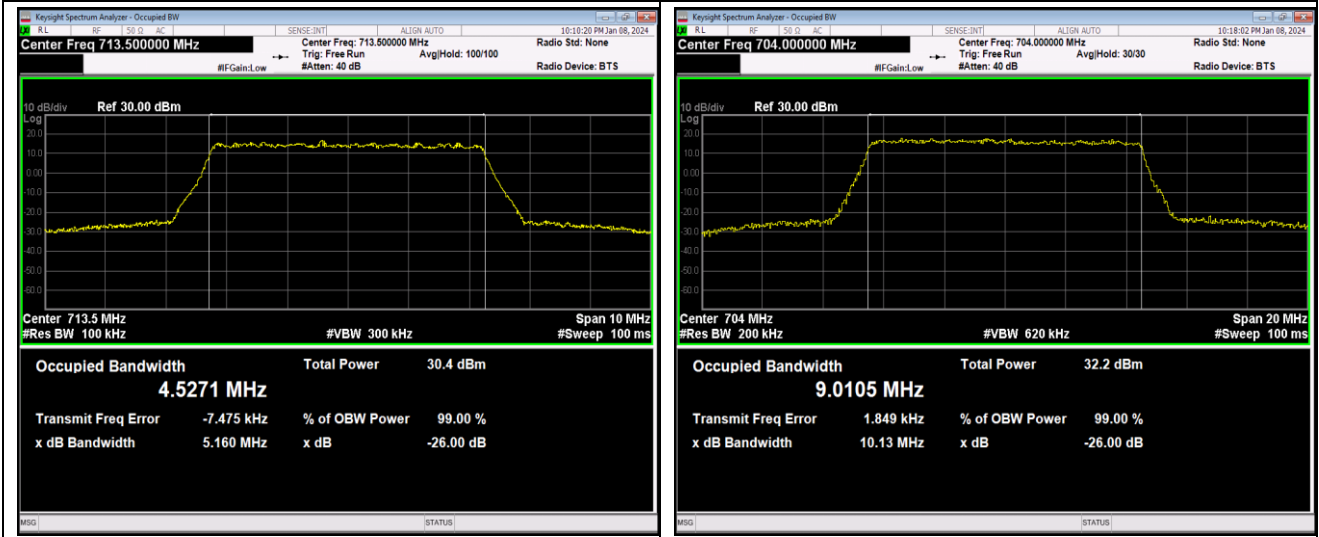

Band12-5MHz-64QAM-23155-25RB#0

Band12-10MHz-QPSK-23060-50RB#0

Band12-10MHz-QPSK-23095-50RB#0

Band12-10MHz-QPSK-23130-50RB#0