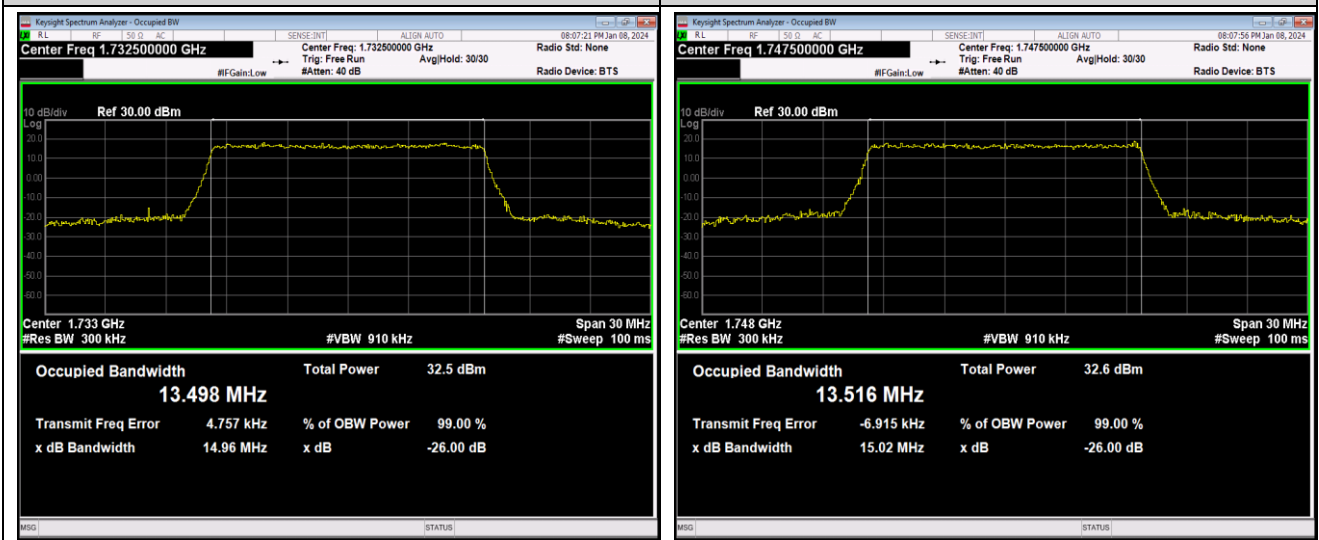

Band4-15MHz-16QAM-20175-75RB#0

Band4-15MHz-16QAM-20325-75RB#0

Band4-15MHz-64QAM-20025-75RB#0

Band4-15MHz-64QAM-20175-75RB#0