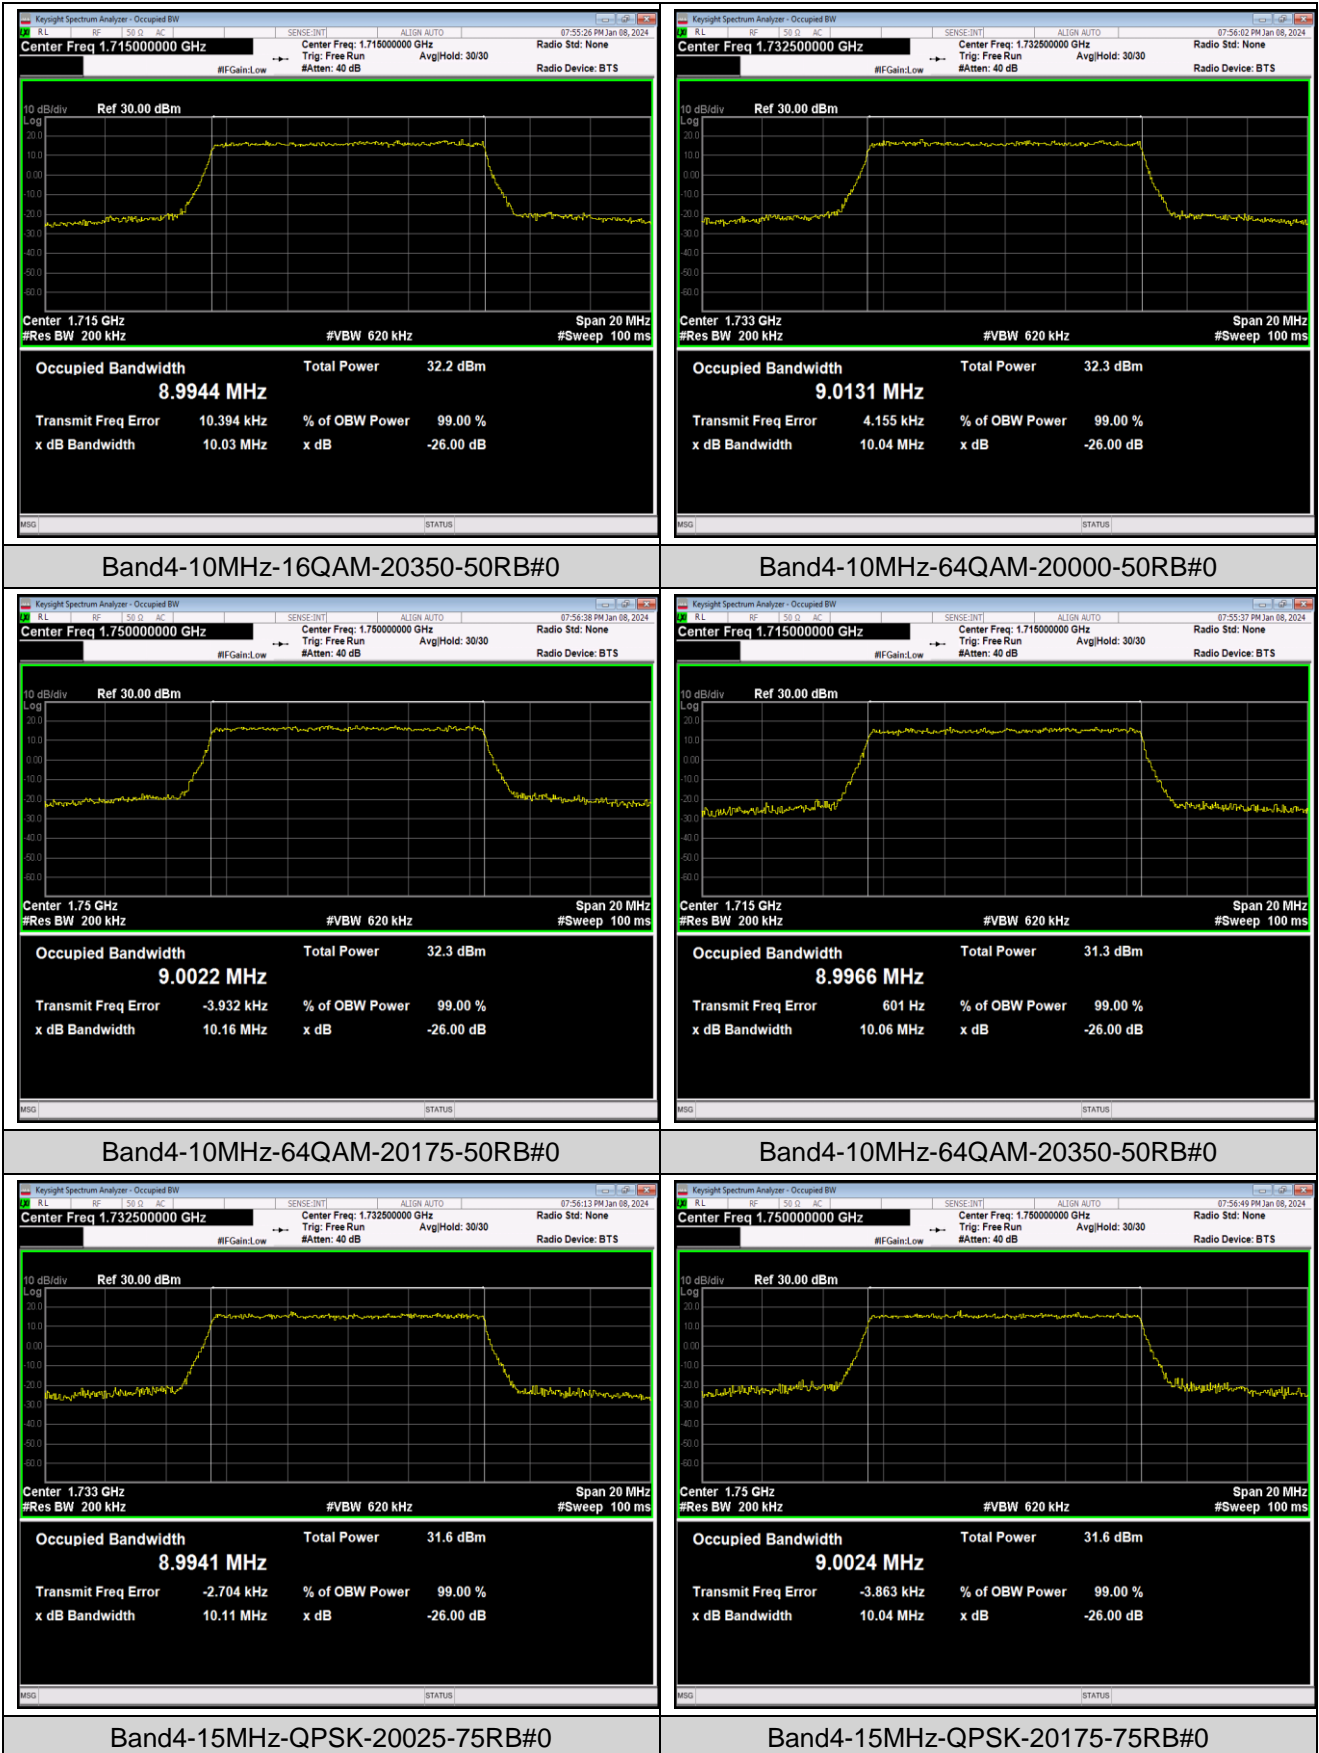

Band4-5MHz-64QAM-20175-25RB#0

Band4-5MHz-64QAM-20375-25RB#0

Band4-10MHz-QPSK-20000-50RB#0

Band4-10MHz-QPSK-20175-50RB#0

Band4-10MHz-QPSK-20350-50RB#0

Band4-10MHz-16QAM-20000-50RB#0

Band4-10MHz-16QAM-20175-50RB#0

Band4-15MHz-QPSK-20325-75RB#0

Band4-15MHz-16QAM-20025-75RB#0

Band4-15MHz-16QAM-20175-75RB#0

Band4-15MHz-16QAM-20325-75RB#0

Band4-15MHz-64QAM-20025-75RB#0

Band4-15MHz-64QAM-20175-75RB#0