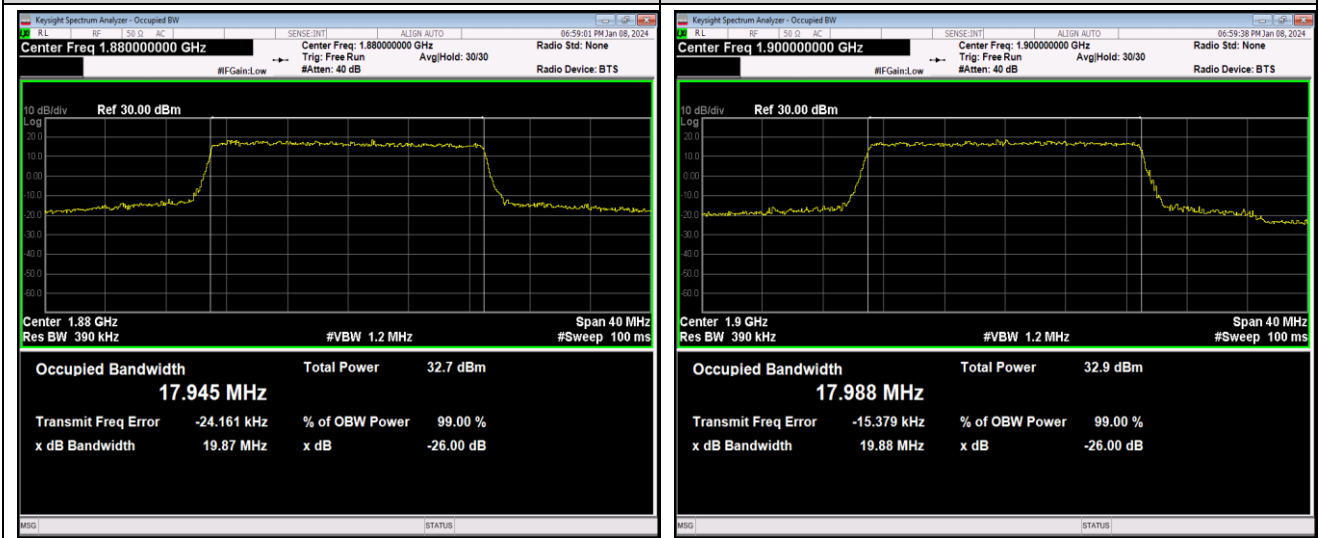

Band2-20MHz-QPSK-18900-100RB#0

Band2-20MHz-QPSK-19100-100RB#0

Band2-20MHz-16QAM-18700-100RB#0

Band2-20MHz-16QAM-18900-100RB#0