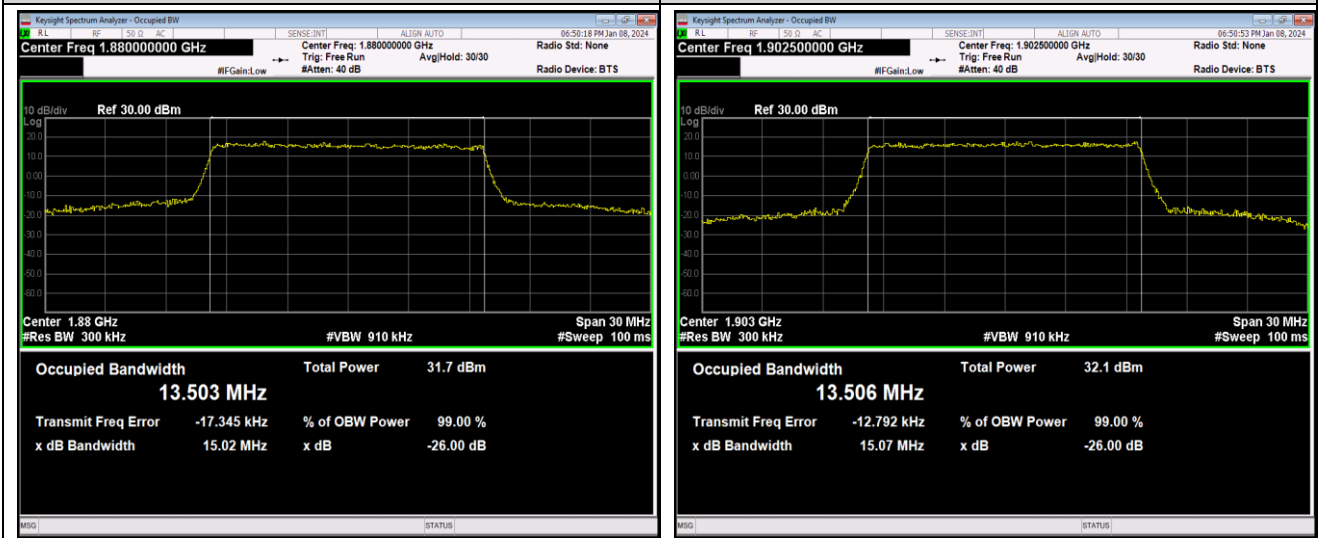

Band2-15MHz-16QAM-18900-75RB#0

Band2-15MHz-16QAM-19125-75RB#0

Band2-15MHz-64QAM-18675-75RB#0

Band2-15MHz-64QAM-18900-75RB#0