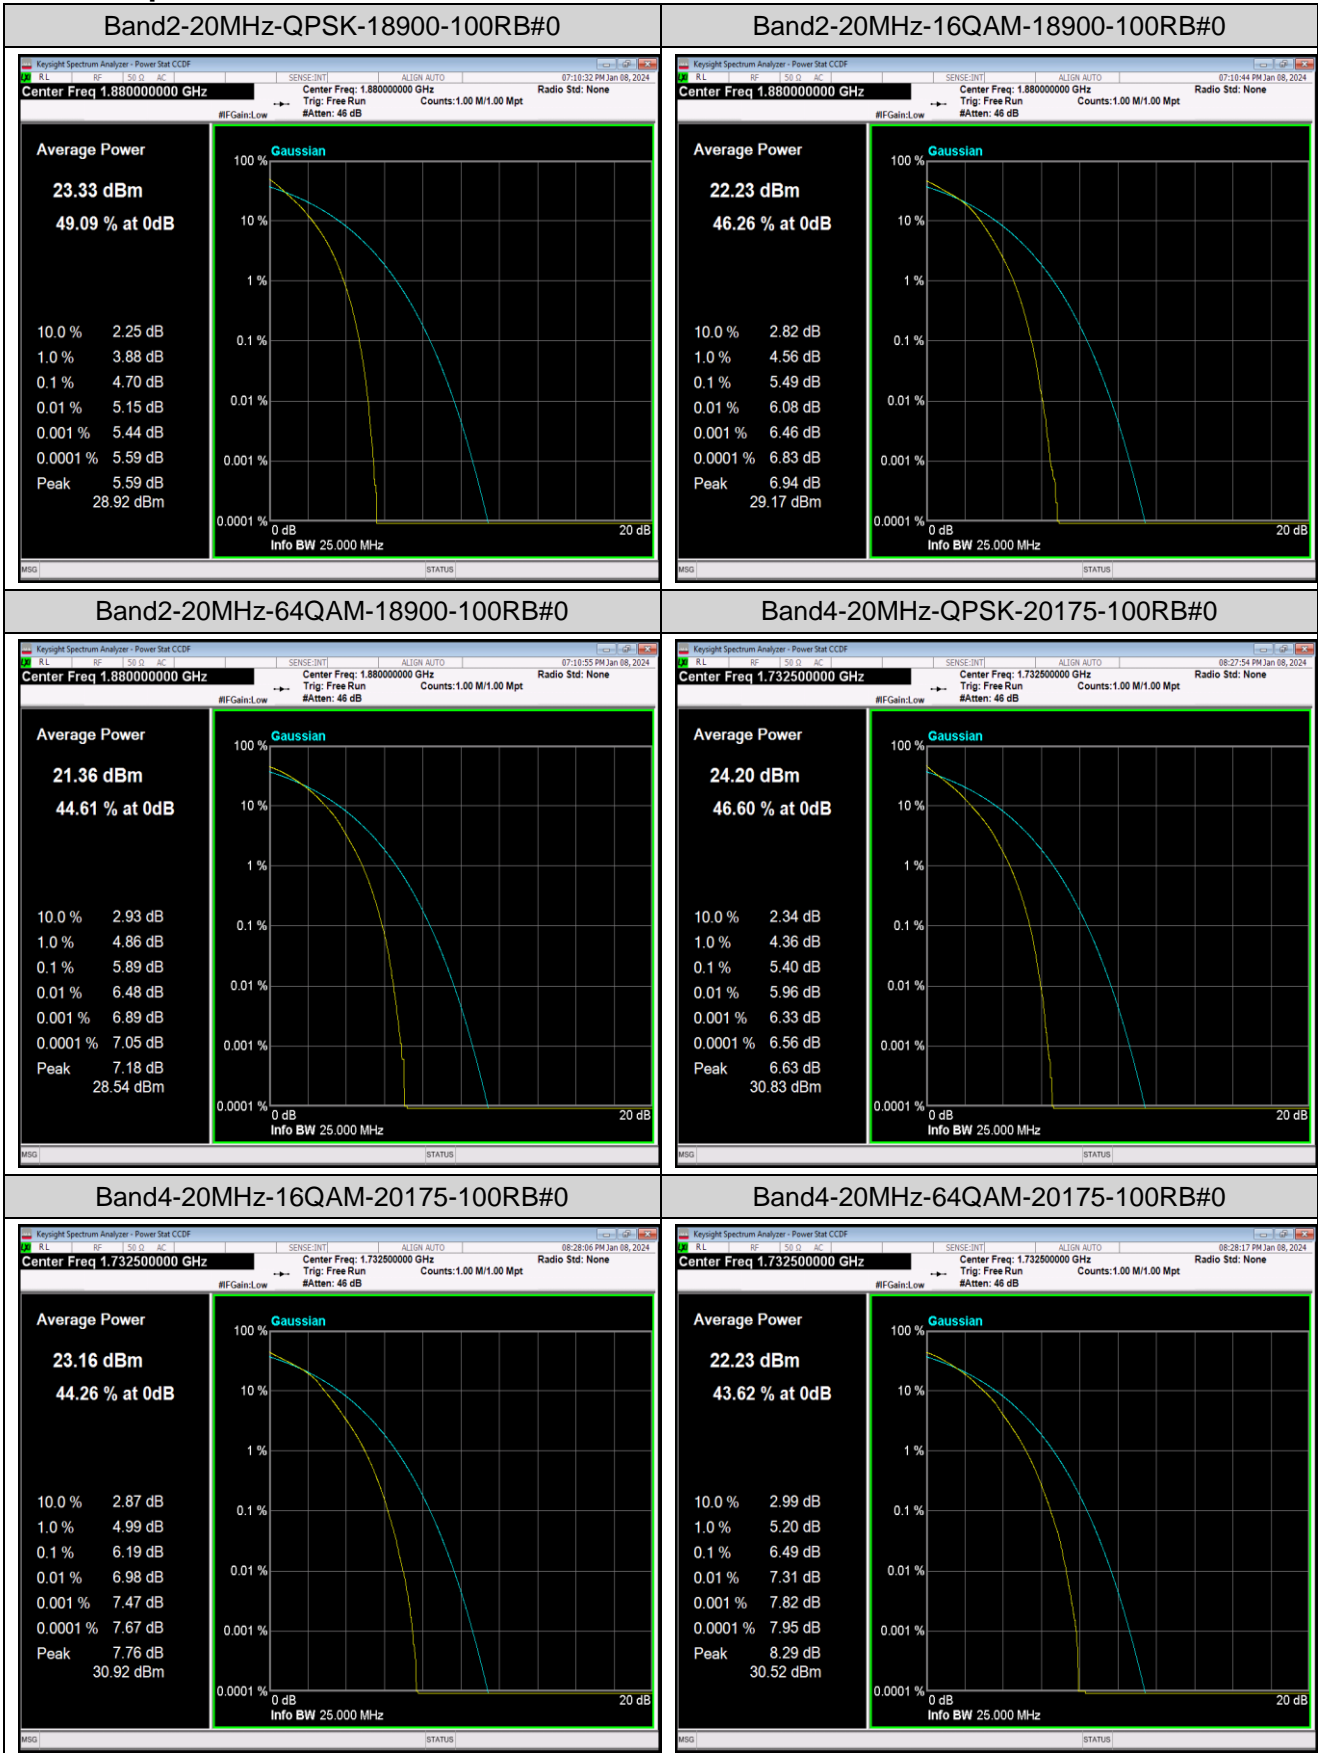

Test Graphs