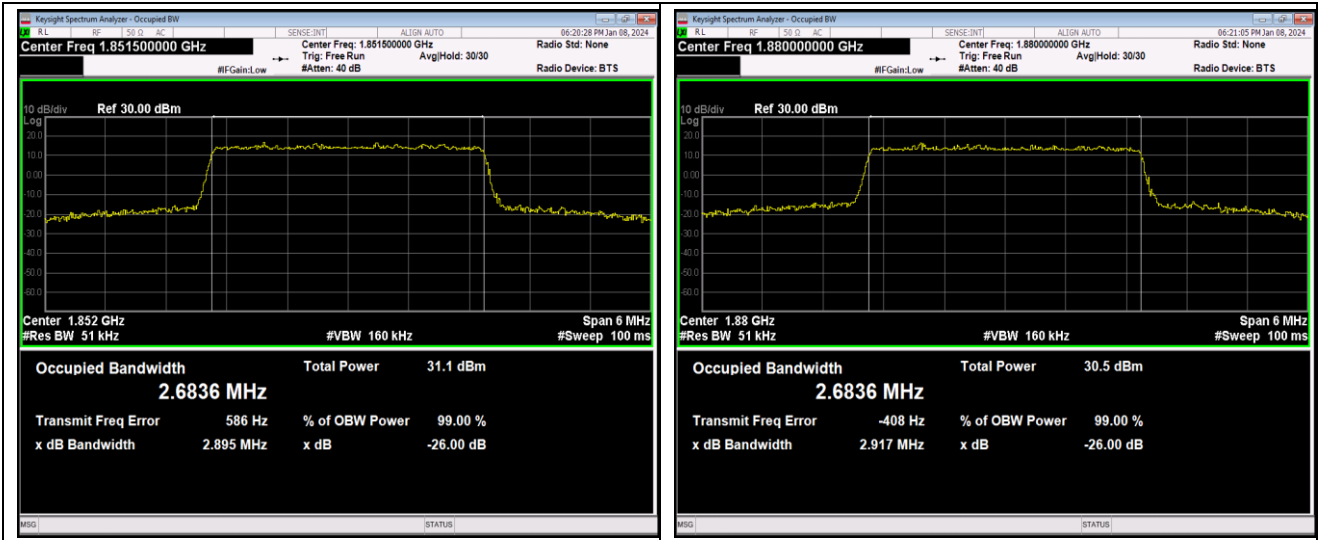

Band2-3MHz-16QAM-19185-15RB#0

Band2-3MHz-64QAM-18615-15RB#0