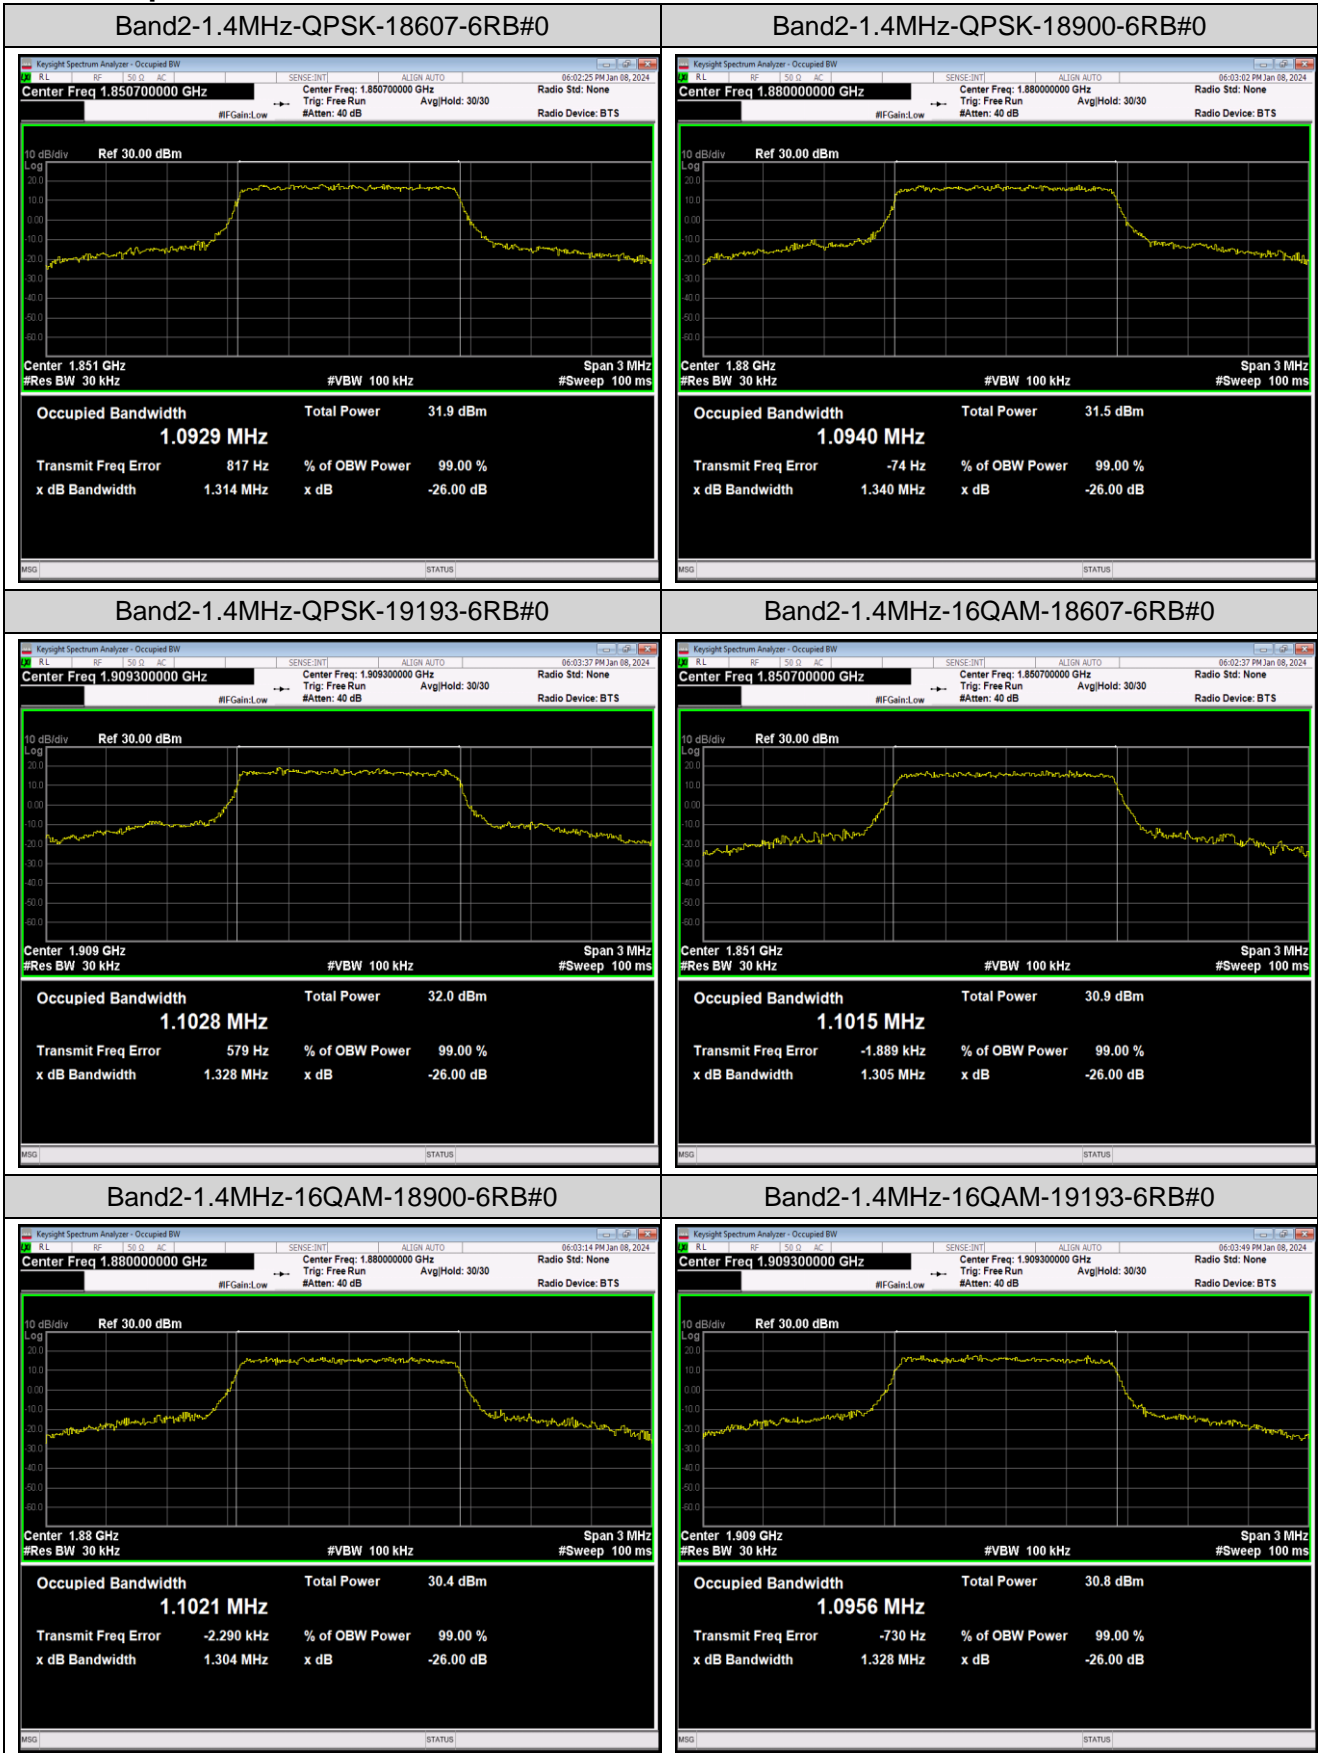

Test Graphs