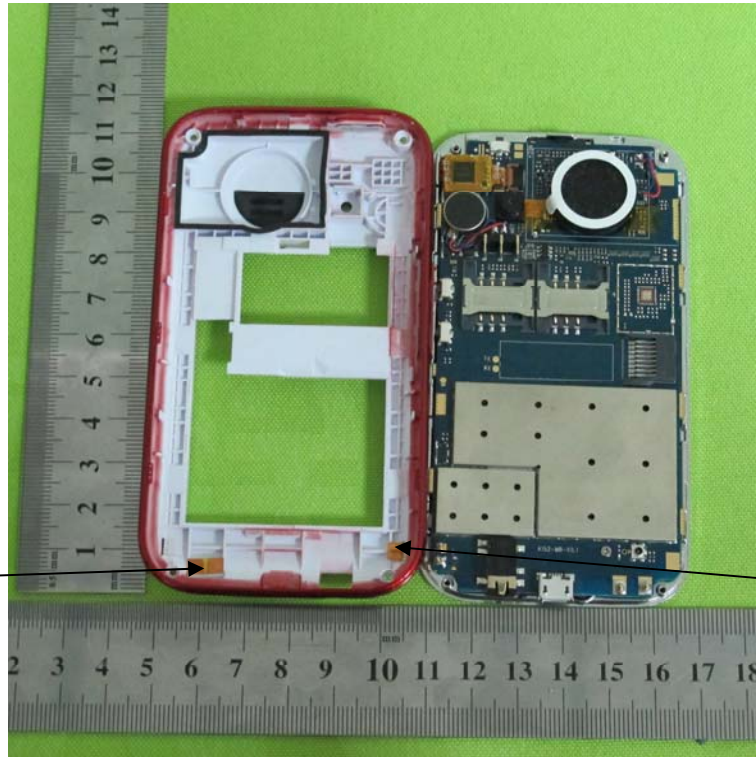

# Internal photos of the EUT

GSM Antenna

WiFi/BT Antenna