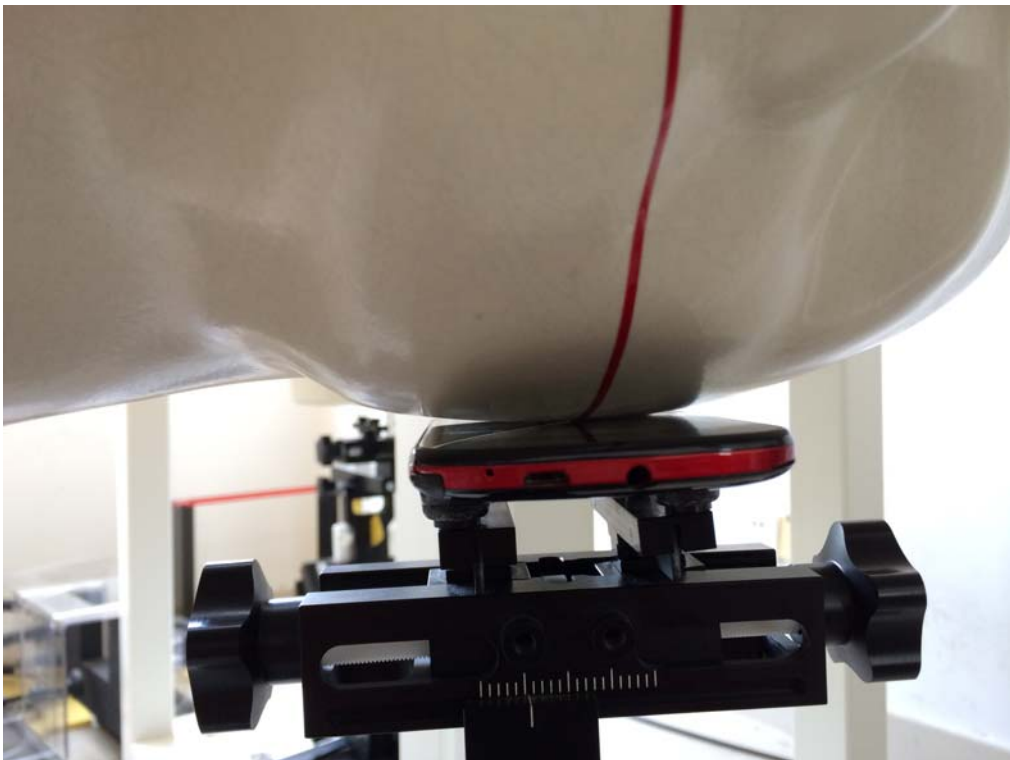

Test setup photos of the EUT_SAR

Right Head Tilt Setup Photo

Right Head Touch Setup Photo

Left Head Tilt Setup Photo

Left Head Touch Setup Photo

10mm Body-worn Rear Side Setup Photo

10mm Body-worn Front Side Setup Photo

10mm Body-worn Rear Side (With Headset) Setup Photo