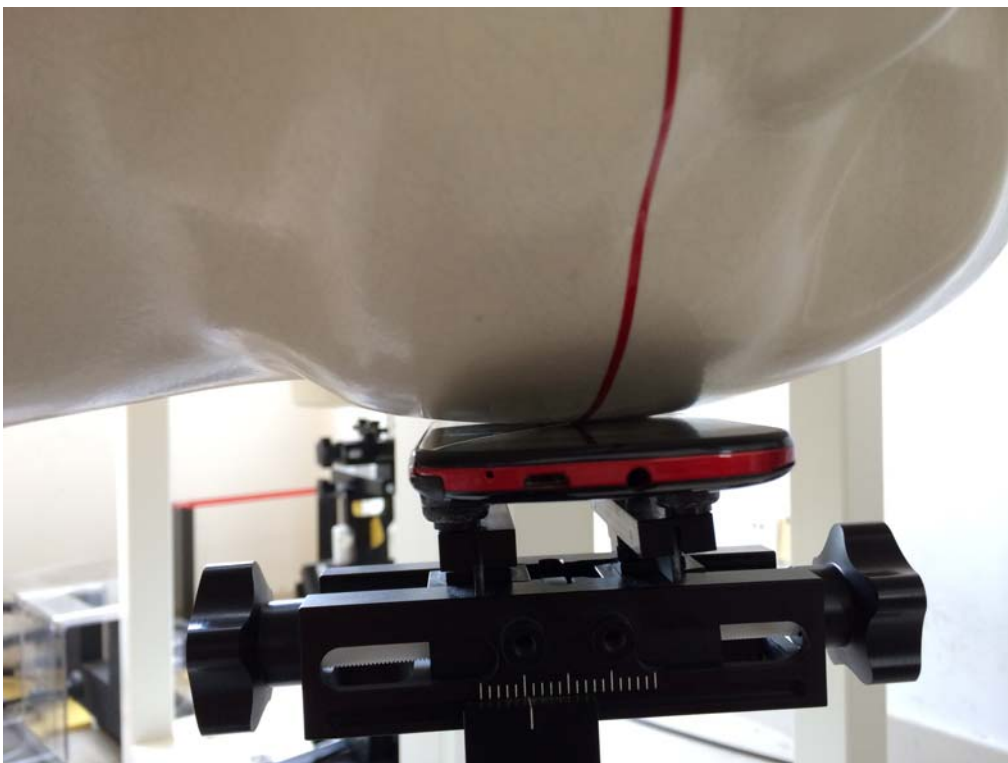

Test setup photos of the EUT_SAR

Right Head Tilt Setup Photo

Right Head Touch Setup Photo

Left Head Tilt Setup Photo

Left Head Touch Setup Photo

10mm Body-worn Rear Side Setup Photo

10mm Body-worn Front Side Setup Photo

10mm Body-worn Rear Side (With Headset) Setup Photo