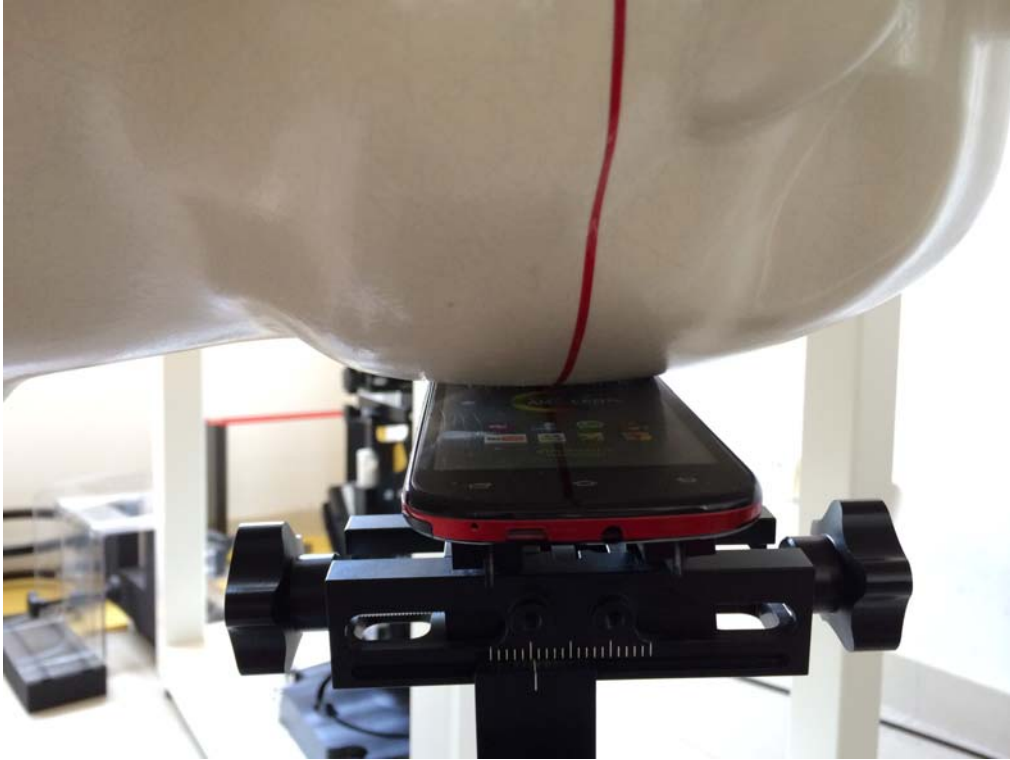

Test setup photos of the EUT_SAR

Right Head Tilt Setup Photo

Right Head Touch Setup Photo

Left Head Tilt Setup Photo

Left Head Touch Setup Photo

10mm Body-worn Rear Side Setup Photo

10mm Body-worn Front Side Setup Photo

10mm Body-worn Rear Side (With Headset) Setup Photo