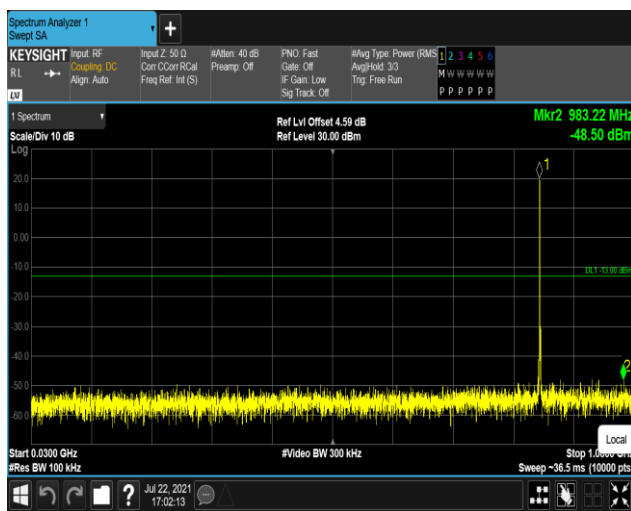

Band5-10MHz-QPSK-20450:30~1000MHz