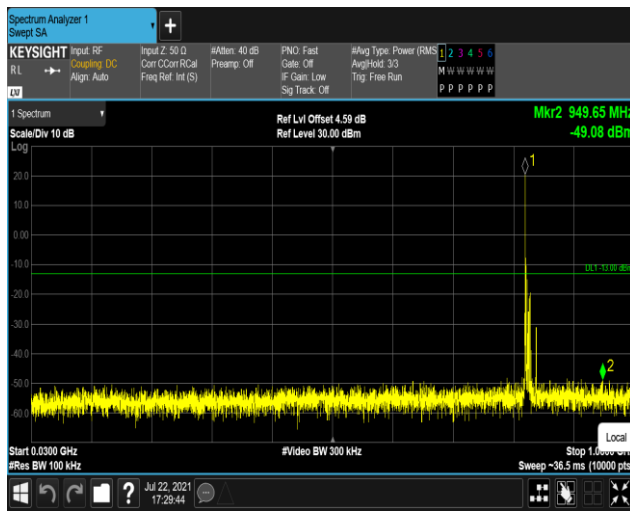

Band5-1.4MHz-16QAM-20525:1000~10000MHz

Band5-1.4MHz-16QAM-20643:30~1000MHz

Band5-1.4MHz-16QAM-20643:1000~10000MHz

Band5-10MHz-QPSK-20450:30~1000MHz

Band5-10MHz-QPSK-20450:1000~10000MHz

Band5-10MHz-QPSK-20525:30~1000MHz