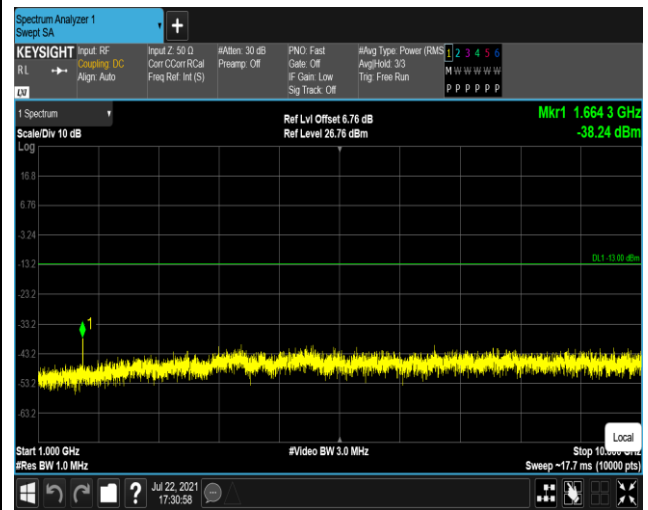

Band5-10MHz-QPSK-20600:1000~10000MHz