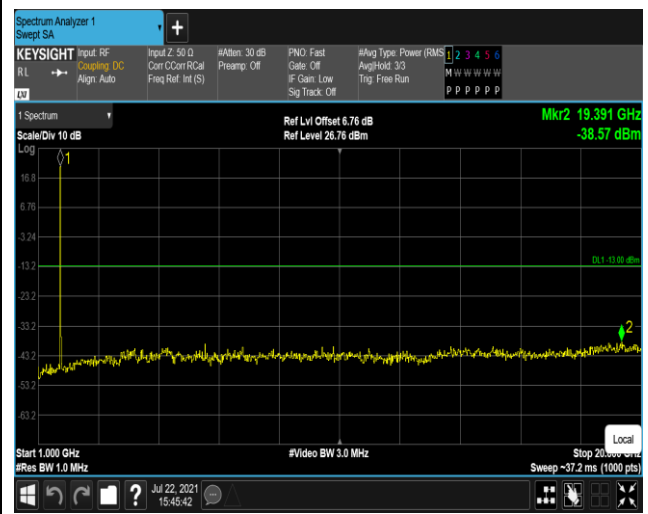

Remark:All bandwidth and all modulation had been tested, but only the worst case data displayed in this report.

Test Graphs

Band4-1.4MHz-16QAM-19957:30~1000MHz

Band4-1.4MHz-16QAM-19957:1000~20000MHz

Band4-1.4MHz-16QAM-20175:30~1000MHz