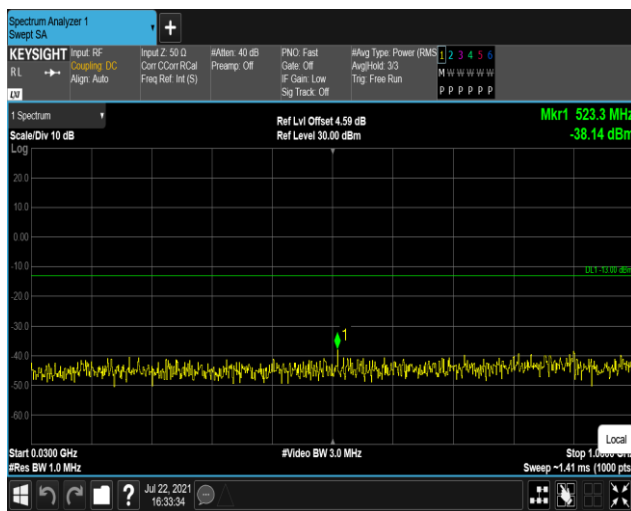

Band4-20MHz-QPSK-20175:1000~20000MHz

Band4-20MHz-QPSK-20300:30~1000MHz

Band4-20MHz-QPSK-20300:1000~20000MHz

Band4-20MHz-16QAM-20050:30~1000MHz

Band4-20MHz-16QAM-20050:1000~20000MHz

Band4-20MHz-16QAM-20175:30~1000MHz