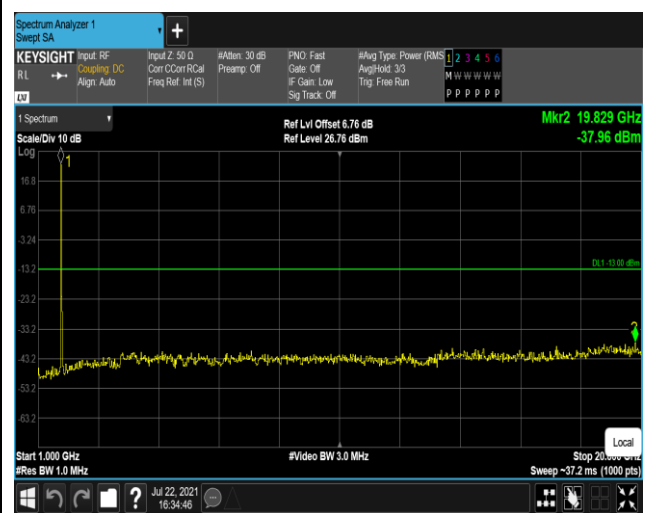

Band4-20MHz-16QAM-20300:1000~20000MHz