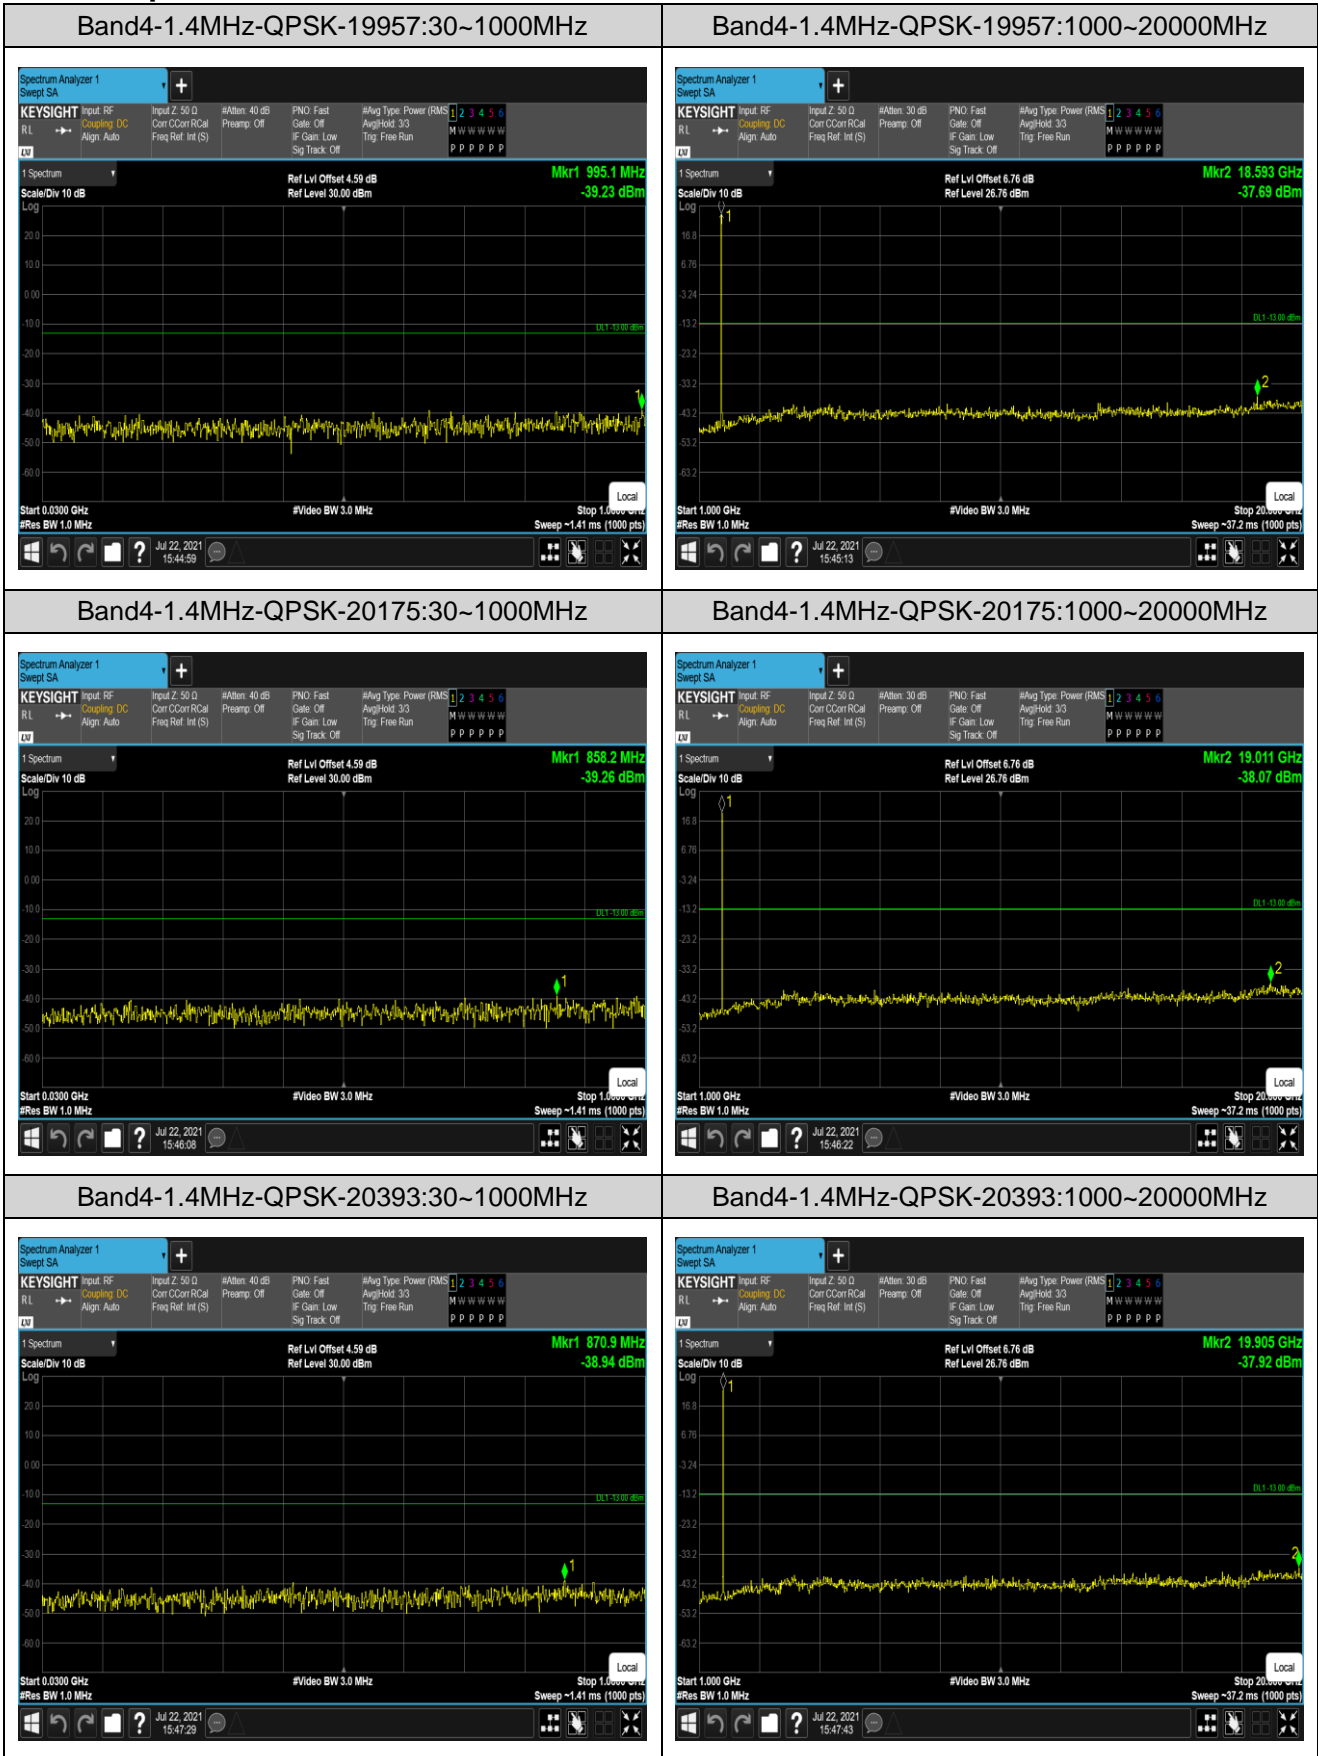

Band4-1.4MHz-16QAM-19957:30~1000MHz

Band4-1.4MHz-16QAM-19957:1000~20000MHz

Test Graphs