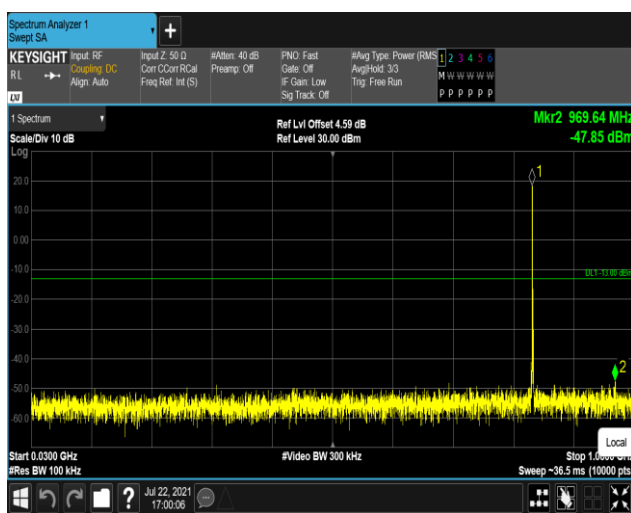

Band4-20MHz-16QAM-20175:1000~20000MHz

Band4-20MHz-16QAM-20300:30~1000MHz

Band4-20MHz-16QAM-20300:1000~20000MHz

Band5-1.4MHz-QPSK-20407:30~1000MHz

Band5-1.4MHz-QPSK-20407:1000~10000MHz

Band5-1.4MHz-QPSK-20525:30~1000MHz