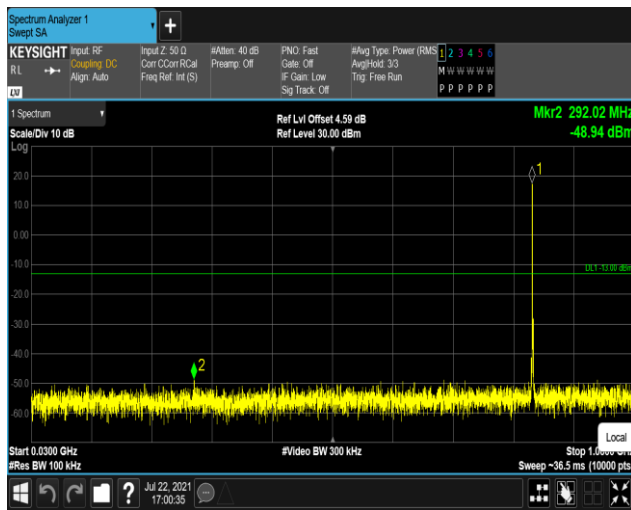

Band5-1.4MHz-QPSK-20525:1000~10000MHz

Band5-1.4MHz-QPSK-20643:30~1000MHz

Band5-1.4MHz-QPSK-20643:1000~10000MHz

Band5-1.4MHz-16QAM-20407:30~1000MHz

Band5-1.4MHz-16QAM-20407:1000~10000MHz

Band5-1.4MHz-16QAM-20525:30~1000MHz