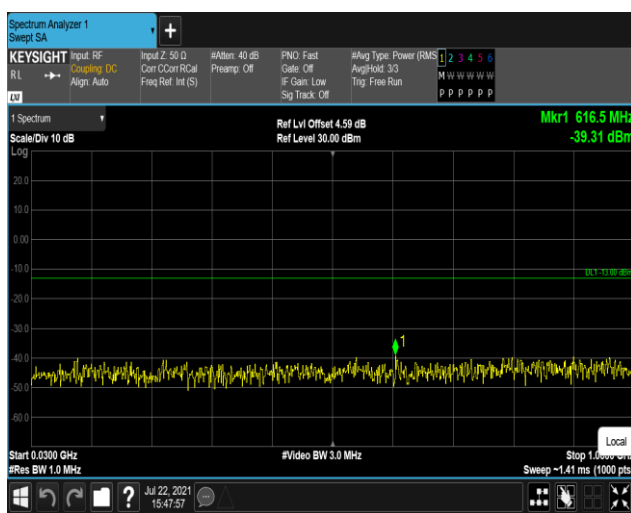

Band4-20MHz-QPSK-20050:30~1000MHz