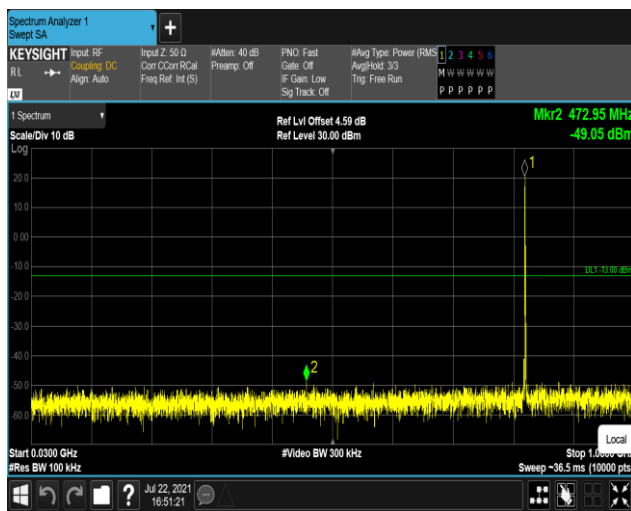

Band4-20MHz-16QAM-20175:1000~20000MHz

Band4-20MHz-16QAM-20300:30~1000MHz

Band4-20MHz-16QAM-20300:1000~20000MHz

Band5-1.4MHz-QPSK-20407:30~1000MHz

Band5-1.4MHz-QPSK-20407:1000~10000MHz

Band5-1.4MHz-QPSK-20525:30~1000MHz