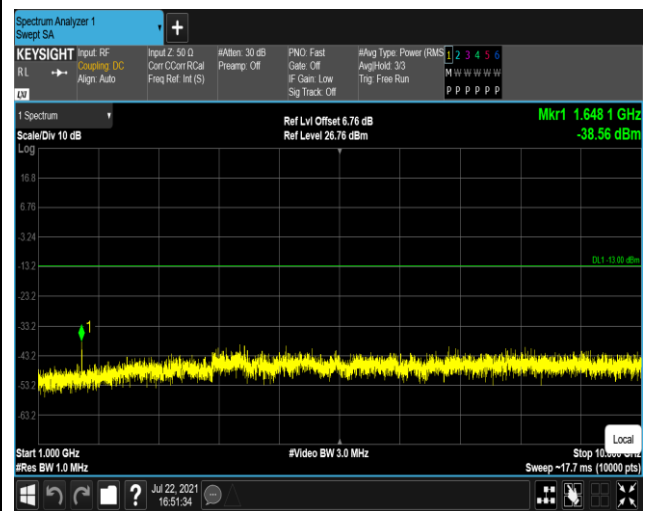

Band4-20MHz-16QAM-20175:1000~20000MHz

Band4-20MHz-16QAM-20300:30~1000MHz

Band4-20MHz-16QAM-20300:1000~20000MHz

Band5-1.4MHz-QPSK-20407:30~1000MHz

Band5-1.4MHz-QPSK-20407:1000~10000MHz

Band5-1.4MHz-QPSK-20525:30~1000MHz