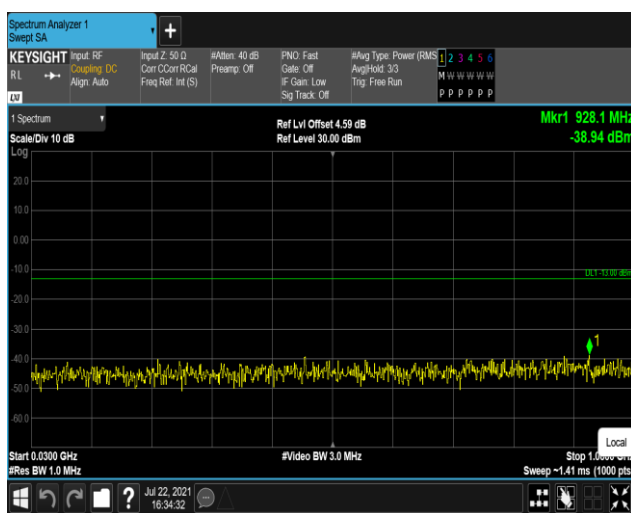

Band4-20MHz-QPSK-20175:1000~20000MHz

Band4-20MHz-QPSK-20300:30~1000MHz

Band4-20MHz-QPSK-20300:1000~20000MHz

Band4-20MHz-16QAM-20050:30~1000MHz

Band4-20MHz-16QAM-20050:1000~20000MHz

Band4-20MHz-16QAM-20175:30~1000MHz