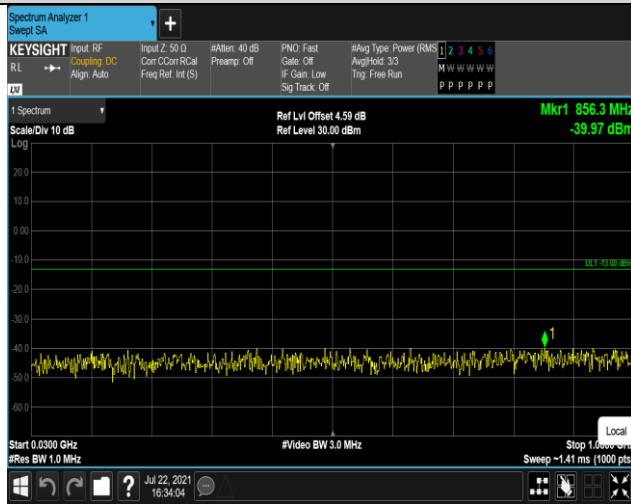

Band4-20MHz-QPSK-20300:30~1000MHz