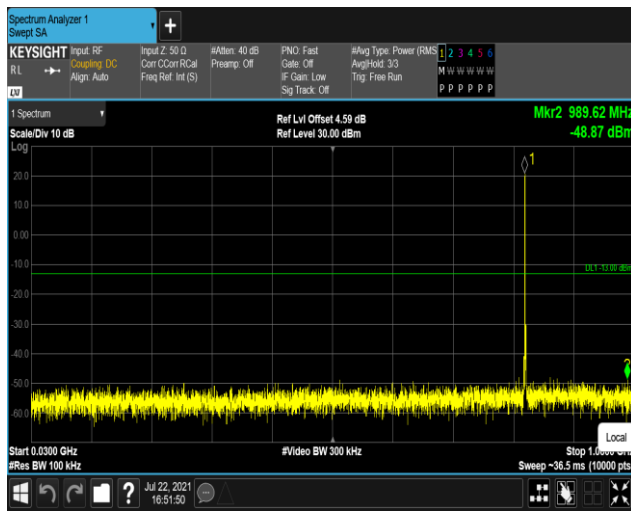

Band5-1.4MHz-QPSK-20525:1000~10000MHz

Band5-1.4MHz-QPSK-20643:30~1000MHz

Band5-1.4MHz-QPSK-20643:1000~10000MHz

Band5-1.4MHz-16QAM-20407:30~1000MHz

Band5-1.4MHz-16QAM-20407:1000~10000MHz

Band5-1.4MHz-16QAM-20525:30~1000MHz