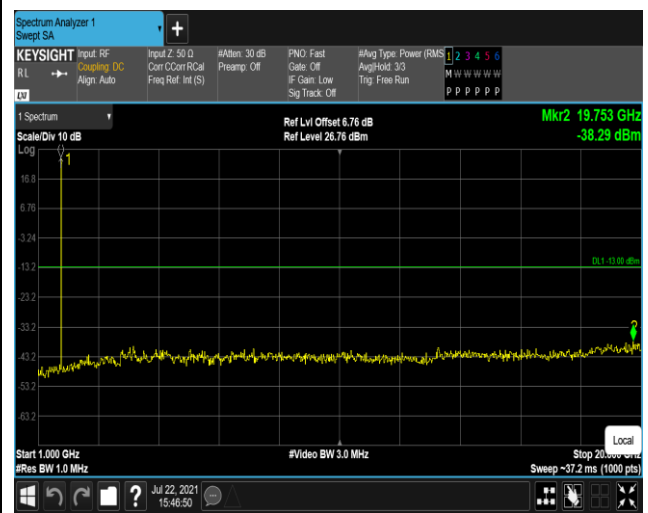

Band4-1.4MHz-16QAM-20393:1000~20000MHz