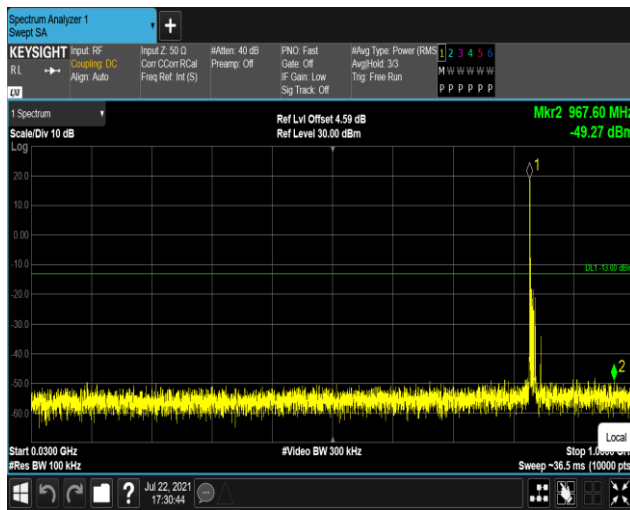

Band5-1.4MHz-16QAM-20525:1000~10000MHz

Band5-1.4MHz-16QAM-20643:30~1000MHz

Band5-1.4MHz-16QAM-20643:1000~10000MHz

Band5-10MHz-QPSK-20450:30~1000MHz

Band5-10MHz-QPSK-20450:1000~10000MHz

Band5-10MHz-QPSK-20525:30~1000MHz