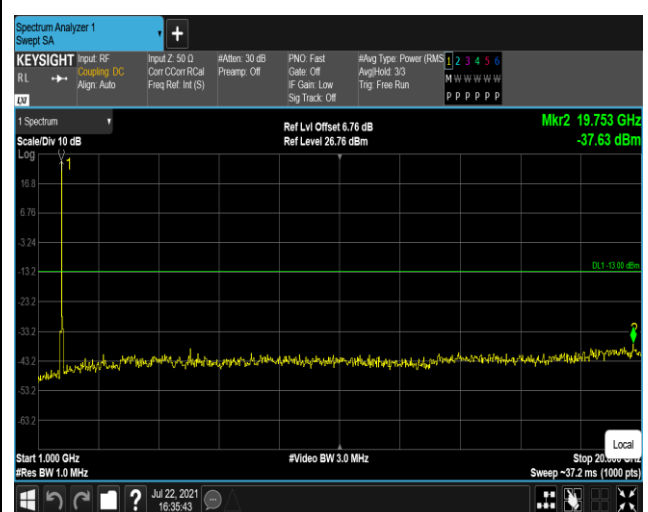

Band5-1.4MHz-QPSK-20407:1000~10000MHz