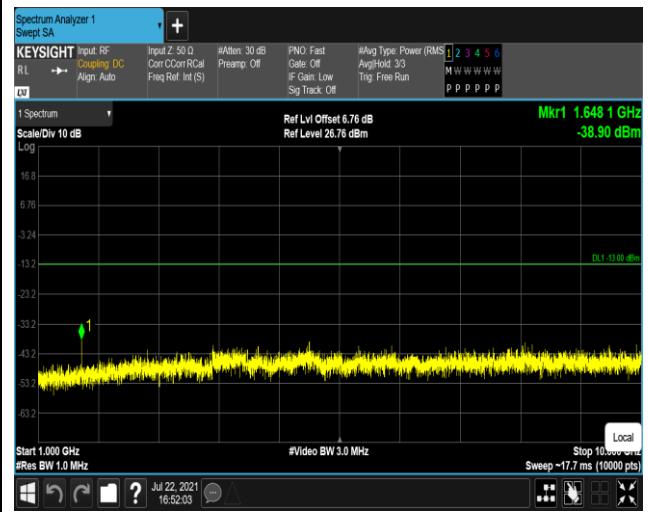

Band5-1.4MHz-QPSK-20525:1000~10000MHz

Band5-1.4MHz-QPSK-20643:30~1000MHz

Band5-1.4MHz-QPSK-20643:1000~10000MHz

Band5-1.4MHz-16QAM-20407:30~1000MHz

Band5-1.4MHz-16QAM-20407:1000~10000MHz

Band5-1.4MHz-16QAM-20525:30~1000MHz