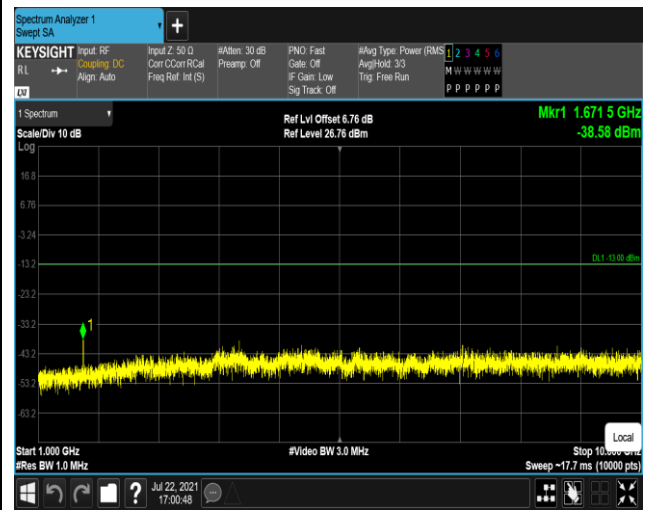

Band5-1.4MHz-16QAM-20643:1000~10000MHz