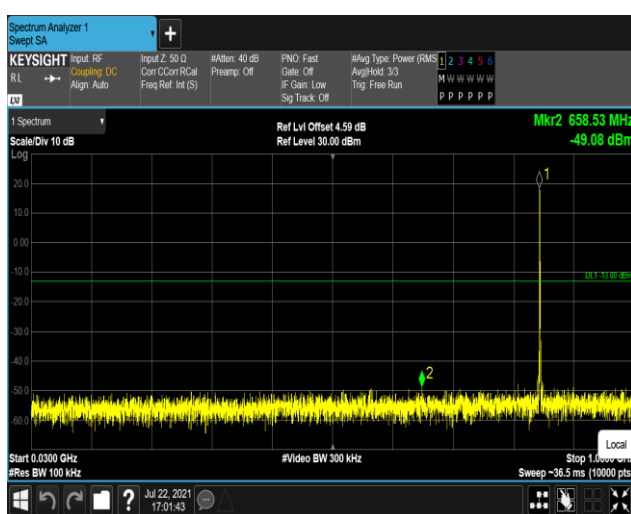

Band5-1.4MHz-16QAM-20407:30~1000MHz