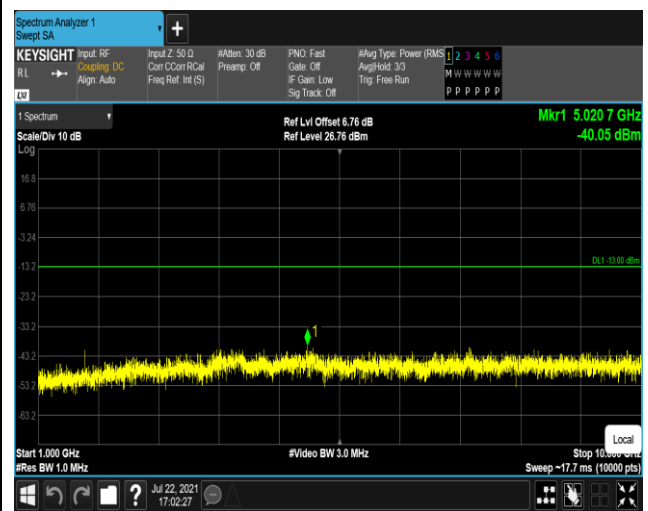

Band5-10MHz-QPSK-20450:1000~10000MHz