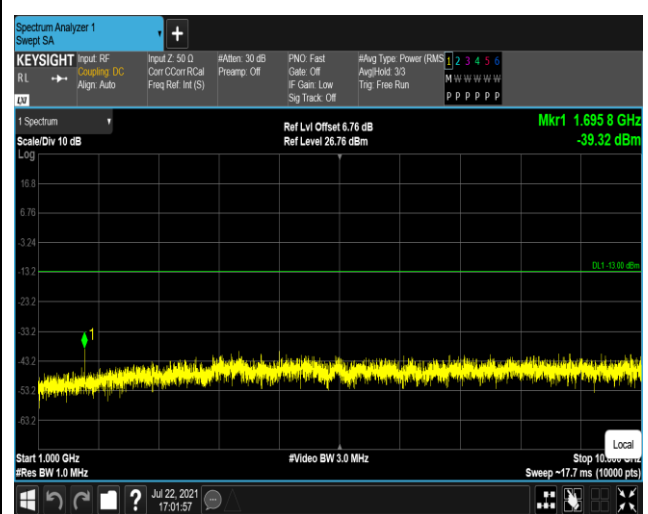

Band5-1.4MHz-16QAM-20407:1000~10000MHz