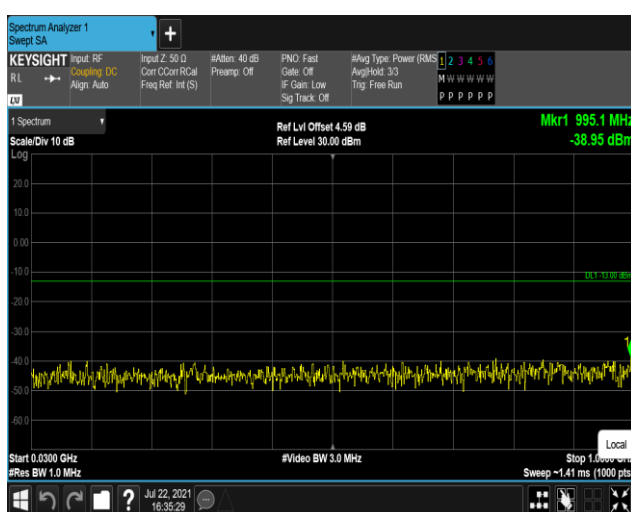

Band5-1.4MHz-QPSK-20407:30~1000MHz