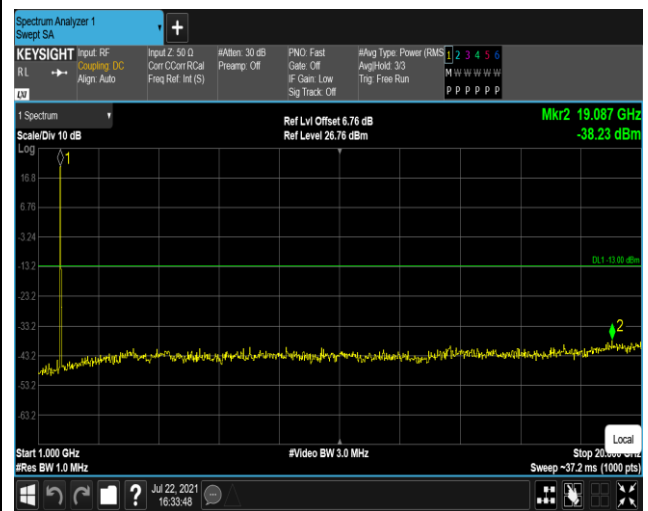

Band4-20MHz-QPSK-20175:1000~20000MHz

Band4-20MHz-QPSK-20300:30~1000MHz

Band4-20MHz-QPSK-20300:1000~20000MHz

Band4-20MHz-16QAM-20050:30~1000MHz

Band4-20MHz-16QAM-20050:1000~20000MHz

Band4-20MHz-16QAM-20175:30~1000MHz