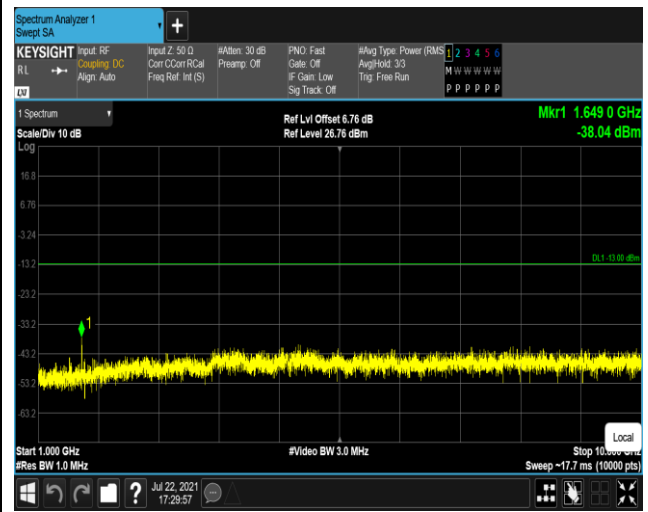

Band5-1.4MHz-16QAM-20525:1000~10000MHz

Band5-1.4MHz-16QAM-20643:30~1000MHz

Band5-1.4MHz-16QAM-20643:1000~10000MHz

Band5-10MHz-QPSK-20450:30~1000MHz

Band5-10MHz-QPSK-20450:1000~10000MHz

Band5-10MHz-QPSK-20525:30~1000MHz