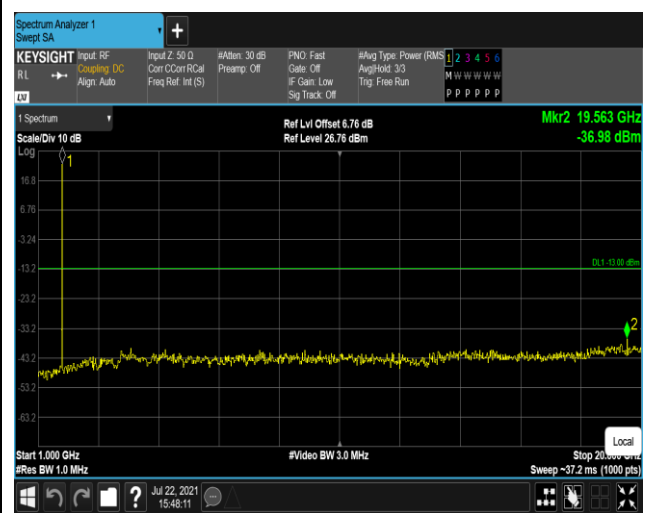

Band4-20MHz-QPSK-20050:1000~20000MHz