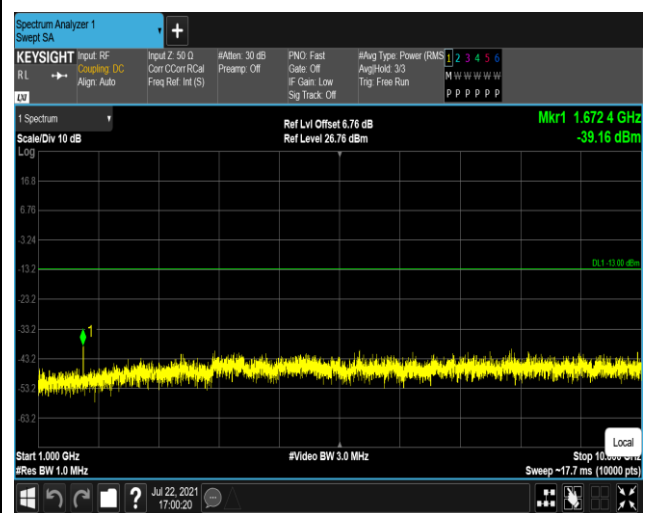

Band5-1.4MHz-QPSK-20643:1000~10000MHz