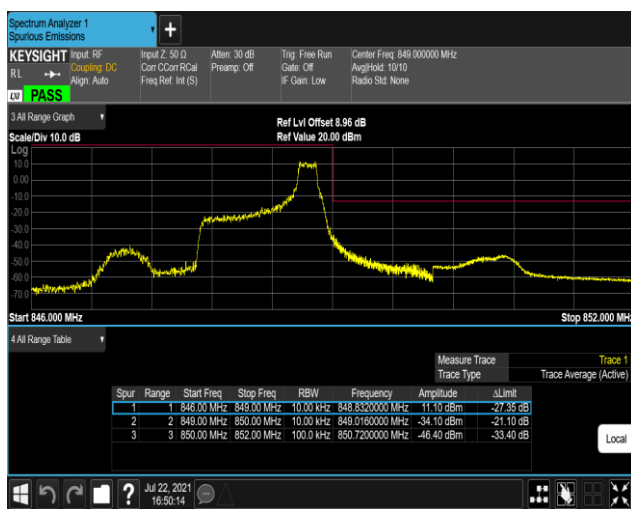

Band5-1.4MHz-16QAM-20407-1RB#0

Band5-1.4MHz-16QAM-20407-1RB#5

Band5-1.4MHz-16QAM-20407-6RB#0

Band5-1.4MHz-16QAM-20643-1RB#0

Band5-1.4MHz-16QAM-20643-1RB#5

Band5-1.4MHz-16QAM-20643-6RB#0

Band5-10MHz-QPSK-20450-1RB#0