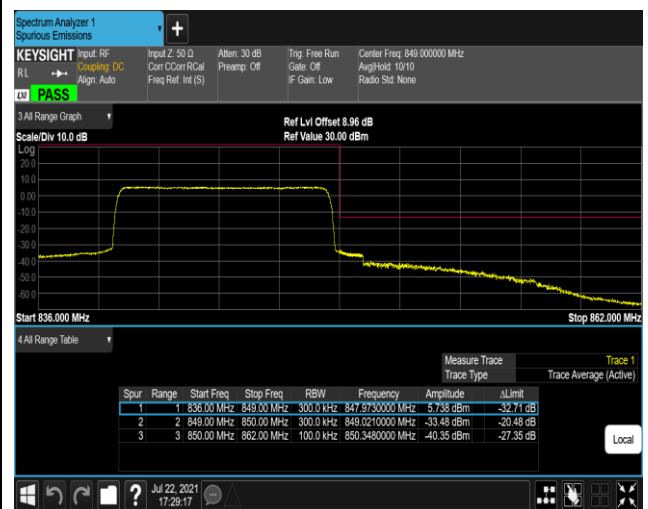

Band5-10MHz-16QAM-20450-50RB#0

Band5-10MHz-16QAM-20600-1RB#0

Band5-10MHz-16QAM-20600-1RB#49

Band5-10MHz-16QAM-20600-50RB#0

Band7-5MHz-QPSK-20775-1RB#0

Band7-5MHz-QPSK-20775-1RB#24

Band7-5MHz-QPSK-20775-25RB#0