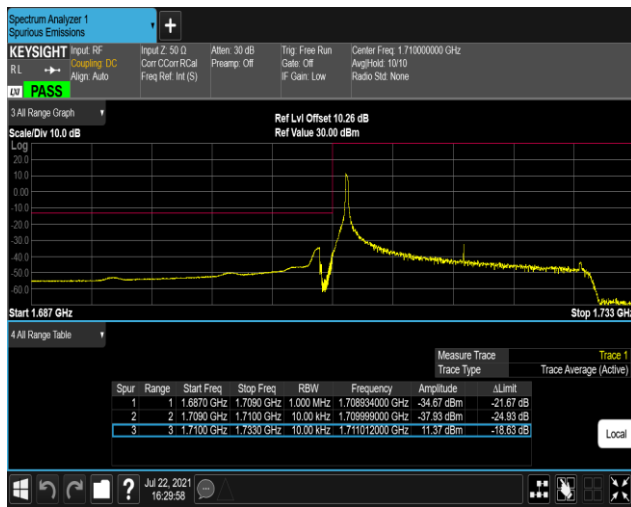

*Remark:All bandwidth and all modulation had been tested, but only the worst case data displayed in this report.*

Test Graphs

Band4-1.4MHz-16QAM-19957-1RB#0

Band4-1.4MHz-16QAM-19957-1RB#5

Band4-1.4MHz-16QAM-19957-6RB#0

Band4-1.4MHz-16QAM-20393-1RB#0

Band4-1.4MHz-16QAM-20393-1RB#5

Band4-1.4MHz-16QAM-20393-6RB#0

Band4-20MHz-QPSK-20050-1RB#0

Band4-20MHz-QPSK-20050-1RB#99

Band4-20MHz-QPSK-20050-100RB#0

Band4-20MHz-QPSK-20300-1RB#0