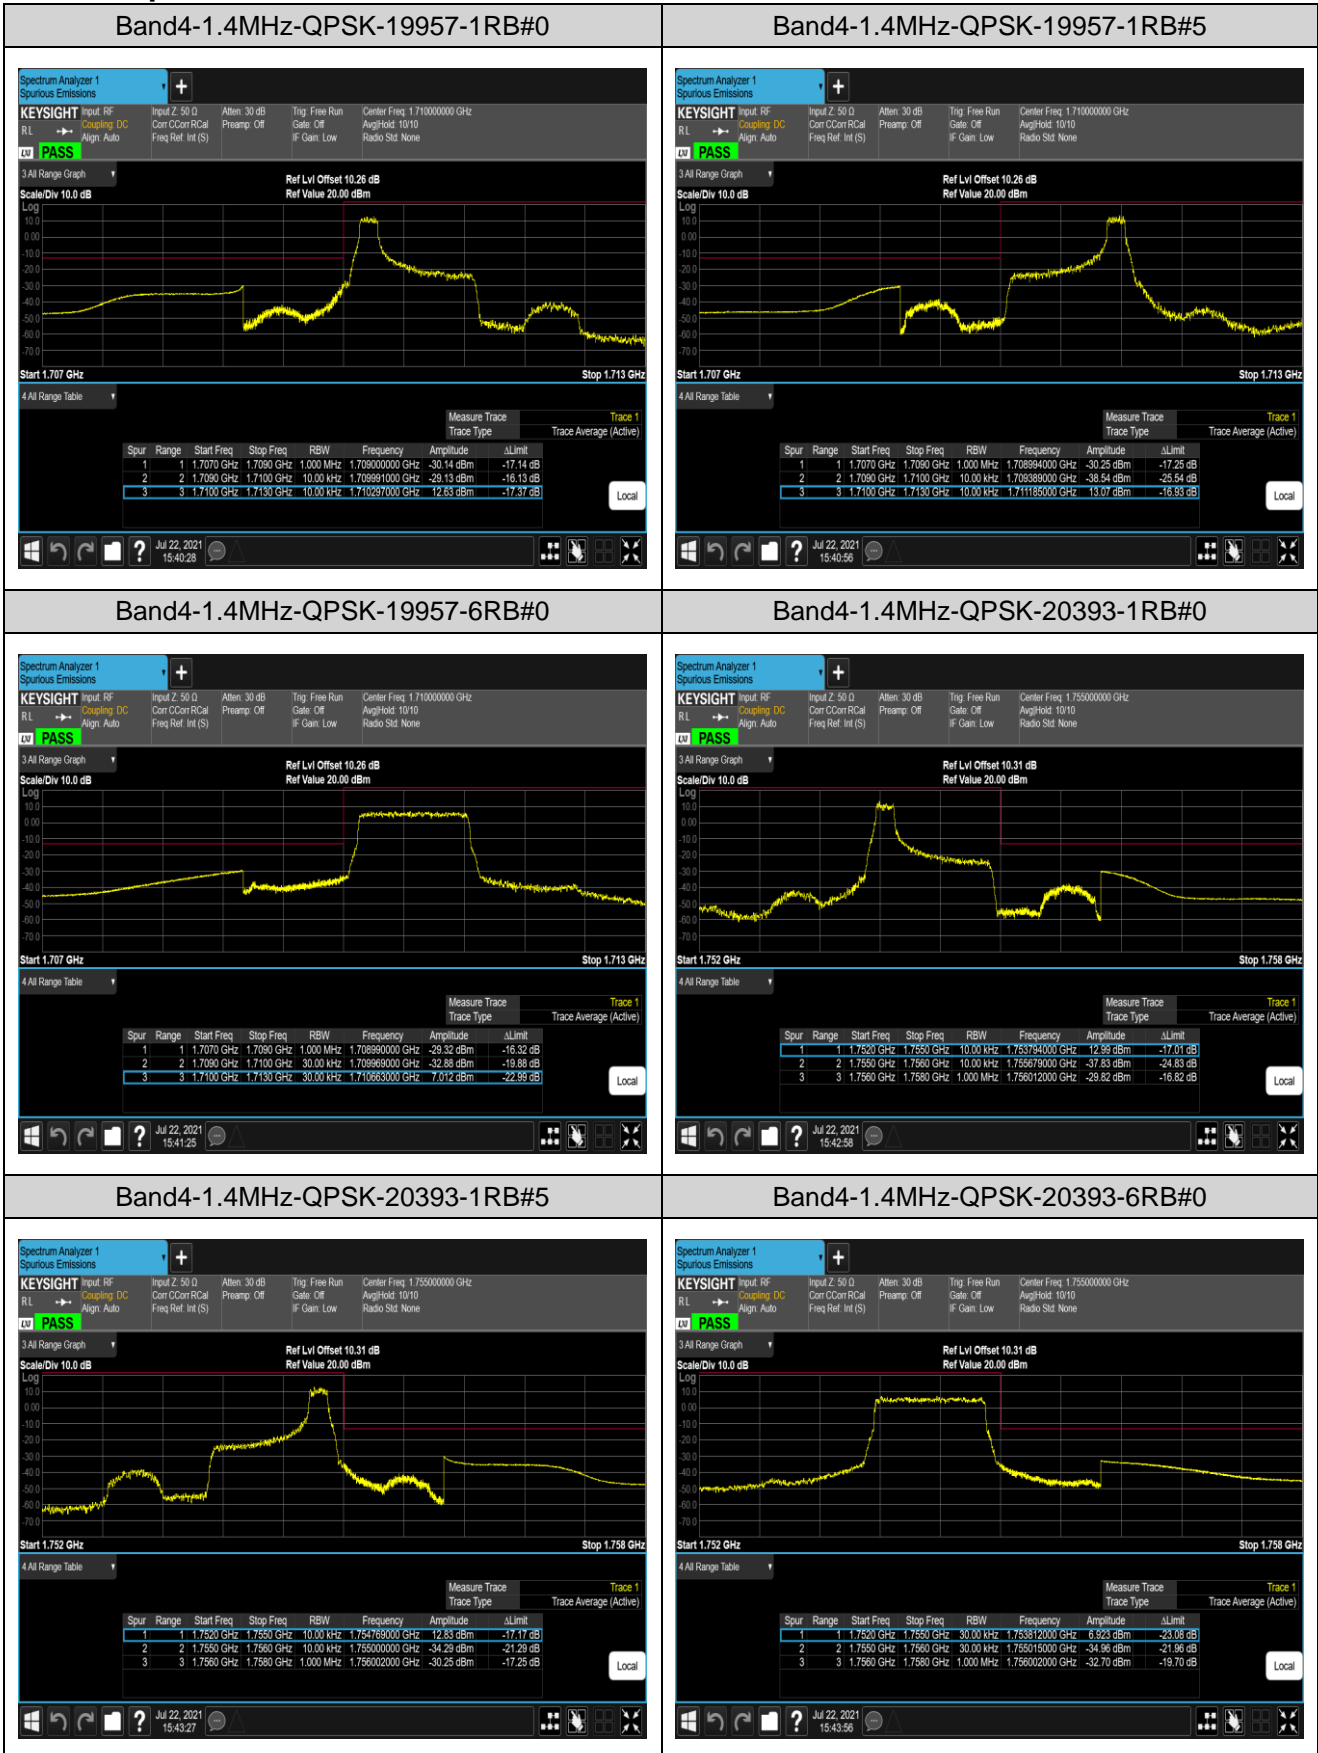

Band4-1.4MHz-16QAM-19957-1RB#0

Band4-1.4MHz-16QAM-19957-1RB#5

Test Graphs