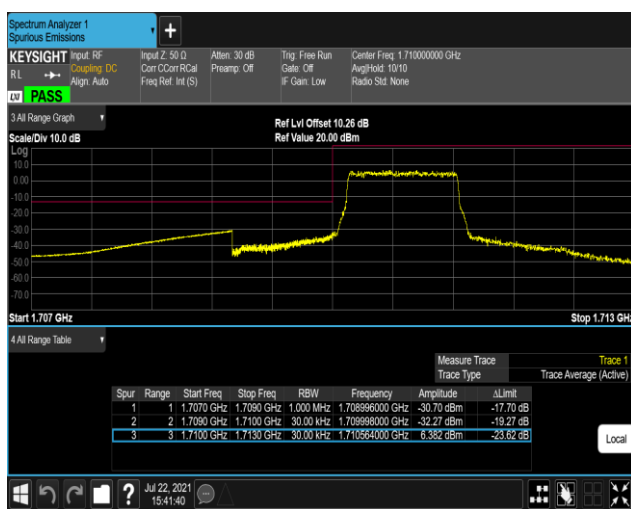

*Remark:All bandwidth and all modulation had been tested, but only the worst case data displayed in this report.*

Test Graphs

Band4-1.4MHz-16QAM-19957-1RB#0

Band4-1.4MHz-16QAM-19957-1RB#5

Band4-1.4MHz-16QAM-19957-6RB#0