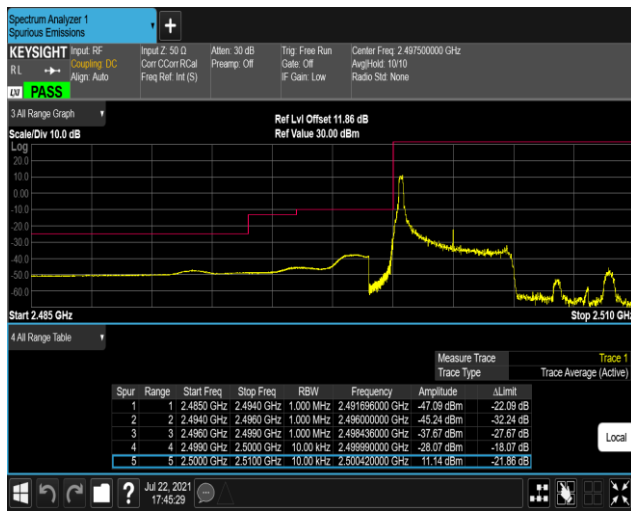

Band5-10MHz-16QAM-20450-50RB#0

Band5-10MHz-16QAM-20600-1RB#0

Band5-10MHz-16QAM-20600-1RB#49

Band5-10MHz-16QAM-20600-50RB#0

Band7-5MHz-QPSK-20775-1RB#0

Band7-5MHz-QPSK-20775-1RB#24

Band7-5MHz-QPSK-20775-25RB#0