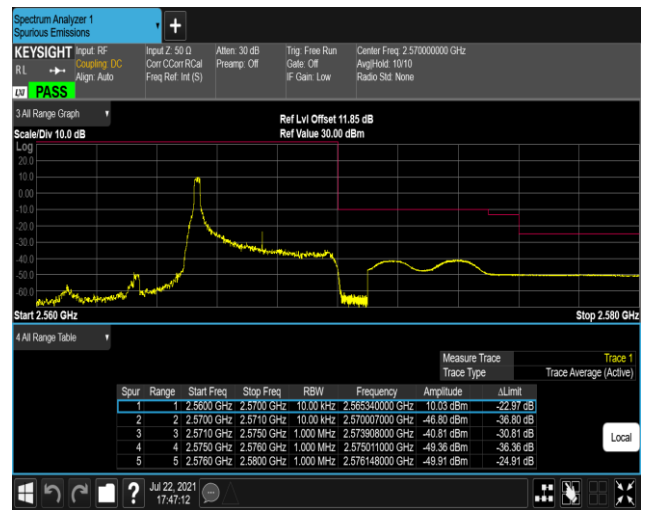

Band7-5MHz-QPSK-21425-25RB#0