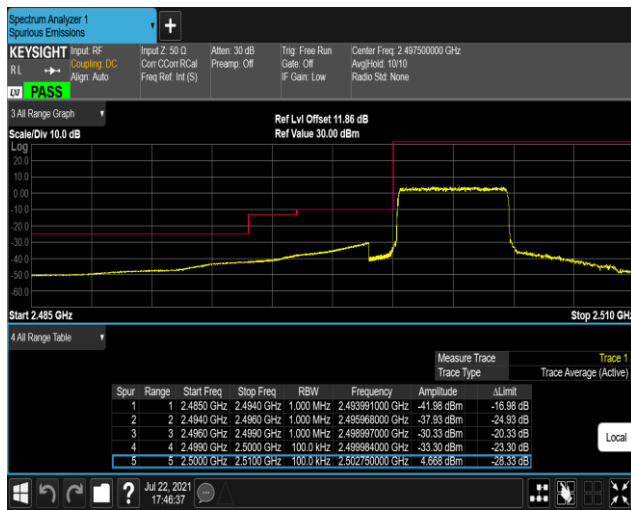

Band5-10MHz-16QAM-20450-50RB#0

Band5-10MHz-16QAM-20600-1RB#0

Band5-10MHz-16QAM-20600-1RB#49

Band5-10MHz-16QAM-20600-50RB#0

Band7-5MHz-QPSK-20775-1RB#0

Band7-5MHz-QPSK-20775-1RB#24

Band7-5MHz-QPSK-20775-25RB#0