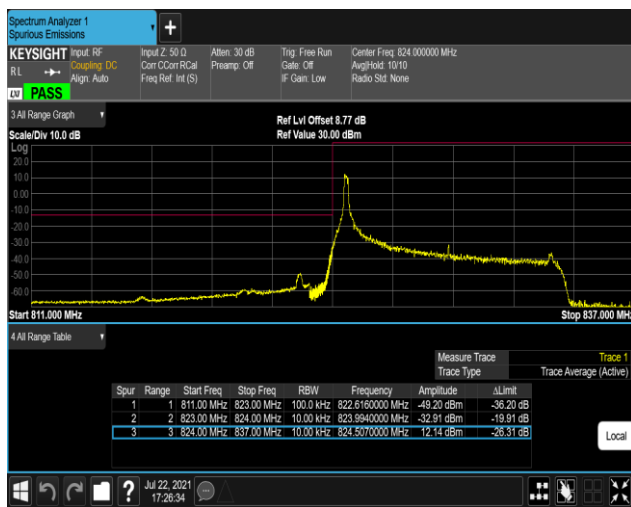

Band5-1.4MHz-16QAM-20407-1RB#0

Band5-1.4MHz-16QAM-20407-1RB#5

Band5-1.4MHz-16QAM-20407-6RB#0

Band5-1.4MHz-16QAM-20643-1RB#0

Band5-1.4MHz-16QAM-20643-1RB#5

Band5-1.4MHz-16QAM-20643-6RB#0

Band5-10MHz-QPSK-20450-1RB#0