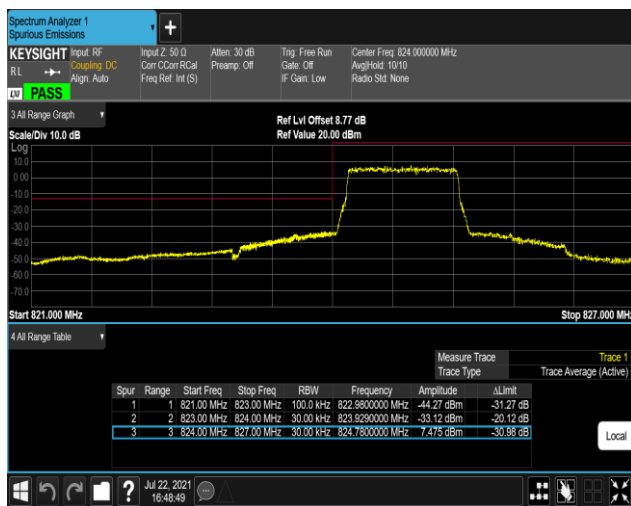

Band4-20MHz-16QAM-20300-100RB#0

Band5-1.4MHz-QPSK-20407-1RB#0

Band5-1.4MHz-QPSK-20407-1RB#5

Band5-1.4MHz-QPSK-20407-6RB#0

Band5-1.4MHz-QPSK-20643-1RB#0

Band5-1.4MHz-QPSK-20643-1RB#5

Band5-1.4MHz-QPSK-20643-6RB#0