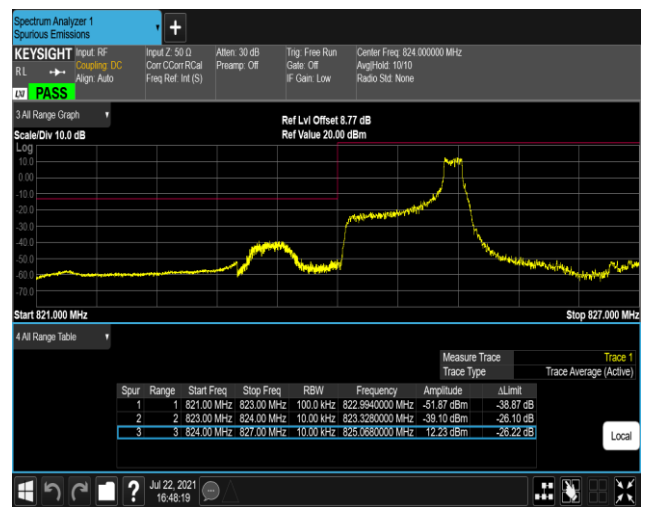

Band4-20MHz-16QAM-20300-100RB#0

Band5-1.4MHz-QPSK-20407-1RB#0

Band5-1.4MHz-QPSK-20407-1RB#5

Band5-1.4MHz-QPSK-20407-6RB#0

Band5-1.4MHz-QPSK-20643-1RB#0

Band5-1.4MHz-QPSK-20643-1RB#5

Band5-1.4MHz-QPSK-20643-6RB#0