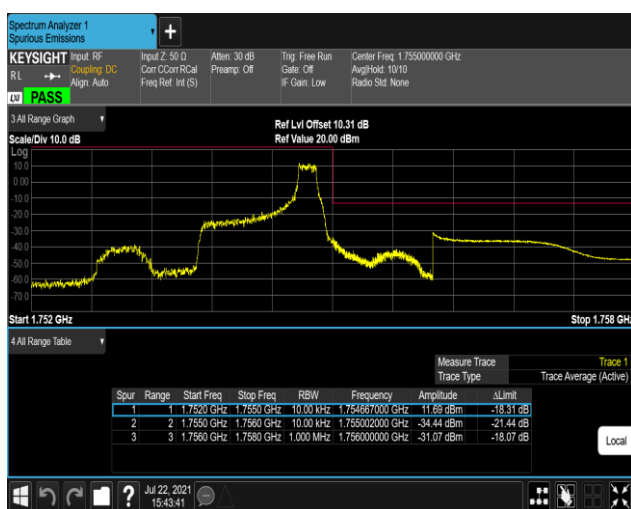

Band4-20MHz-QPSK-20050-1RB#0