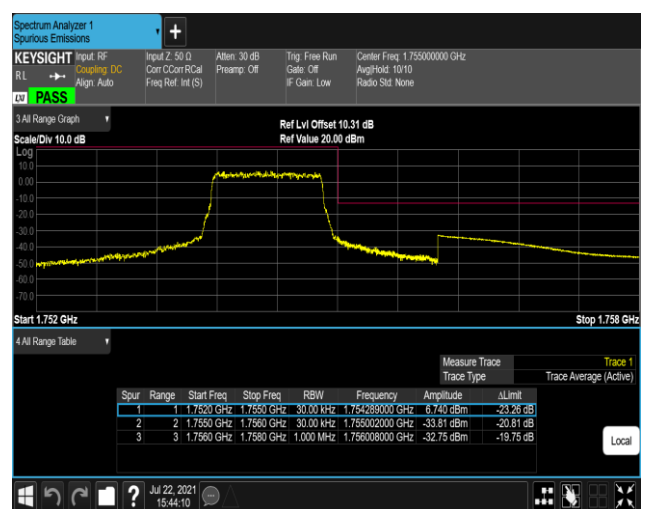

Band4-20MHz-QPSK-20050-1RB#99