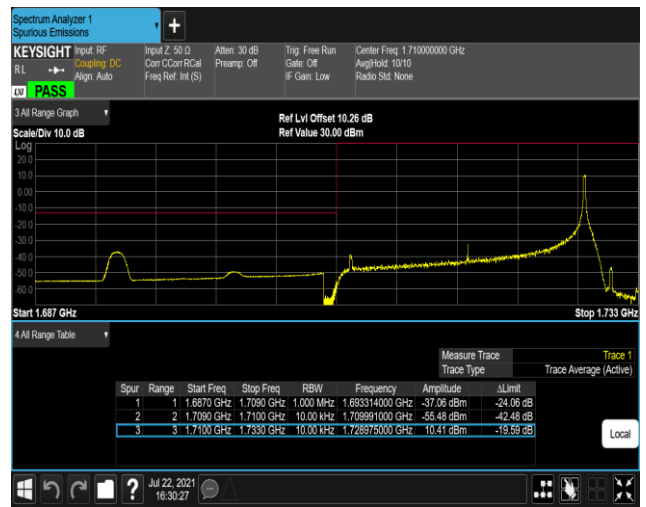

*Remark:All bandwidth and all modulation had been tested, but only the worst case data displayed in this report.*

Test Graphs

Band4-1.4MHz-16QAM-19957-1RB#0

Band4-1.4MHz-16QAM-19957-1RB#5

Band4-1.4MHz-16QAM-19957-6RB#0

Band4-1.4MHz-16QAM-20393-1RB#0

Band4-1.4MHz-16QAM-20393-1RB#5

Band4-1.4MHz-16QAM-20393-6RB#0

Band4-20MHz-QPSK-20050-1RB#0

Band4-20MHz-QPSK-20050-1RB#99

Band4-20MHz-QPSK-20050-100RB#0

Band4-20MHz-QPSK-20300-1RB#0