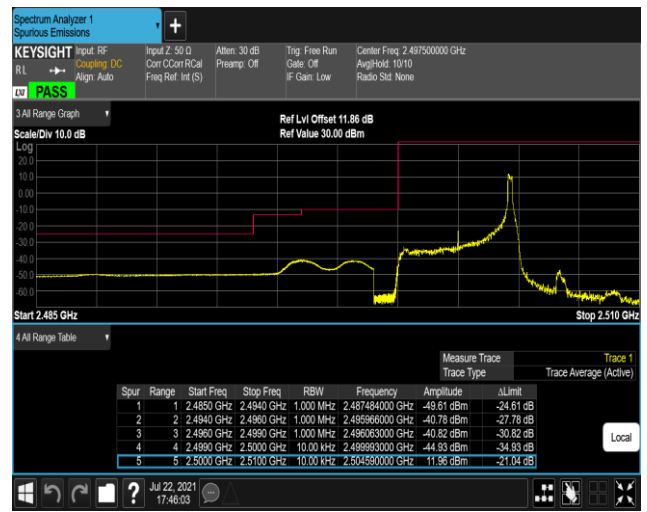

Band5-10MHz-16QAM-20450-50RB#0

Band5-10MHz-16QAM-20600-1RB#0

Band5-10MHz-16QAM-20600-1RB#49

Band5-10MHz-16QAM-20600-50RB#0

Band7-5MHz-QPSK-20775-1RB#0

Band7-5MHz-QPSK-20775-1RB#24

Band7-5MHz-QPSK-20775-25RB#0