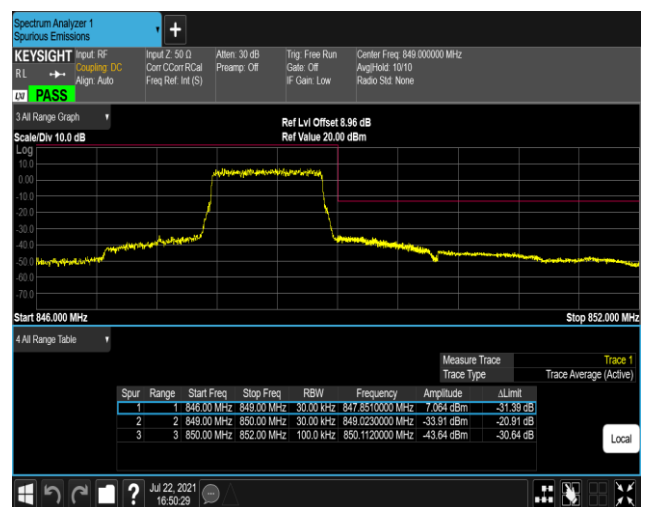

Band4-20MHz-16QAM-20300-100RB#0

Band5-1.4MHz-QPSK-20407-1RB#0

Band5-1.4MHz-QPSK-20407-1RB#5

Band5-1.4MHz-QPSK-20407-6RB#0

Band5-1.4MHz-QPSK-20643-1RB#0

Band5-1.4MHz-QPSK-20643-1RB#5

Band5-1.4MHz-QPSK-20643-6RB#0