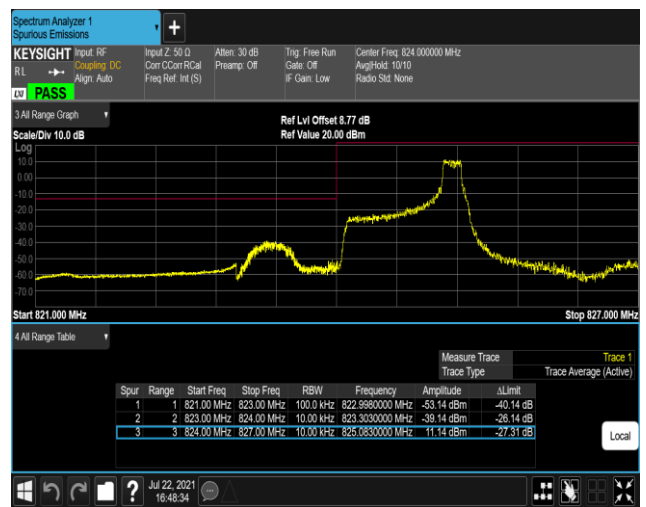

Band5-1.4MHz-16QAM-20643-1RB#0