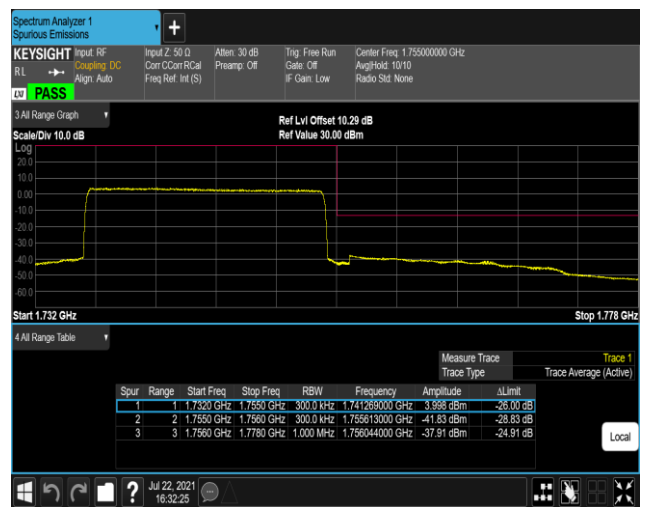

Band4-20MHz-16QAM-20050-1RB#99