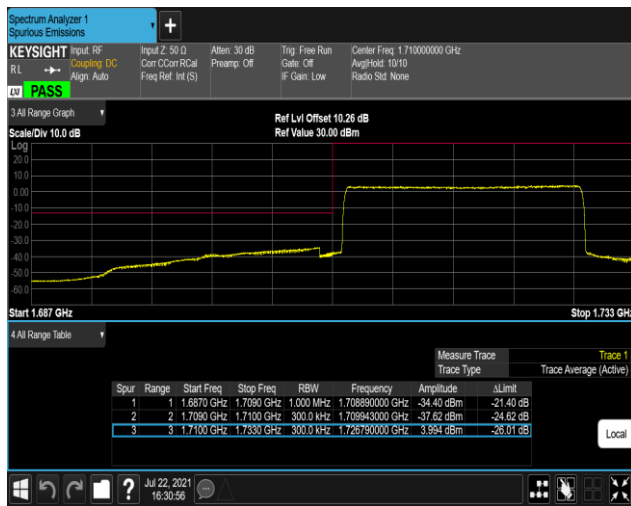

*Remark:All bandwidth and all modulation had been tested, but only the worst case data displayed in this report.*

Test Graphs

Band4-1.4MHz-16QAM-19957-1RB#0

Band4-1.4MHz-16QAM-19957-1RB#5

Band4-1.4MHz-16QAM-19957-6RB#0

Band4-1.4MHz-16QAM-20393-1RB#0

Band4-1.4MHz-16QAM-20393-1RB#5

Band4-1.4MHz-16QAM-20393-6RB#0

Band4-20MHz-QPSK-20050-1RB#0

Band4-20MHz-QPSK-20050-1RB#99

Band4-20MHz-QPSK-20050-100RB#0

Band4-20MHz-QPSK-20300-1RB#0