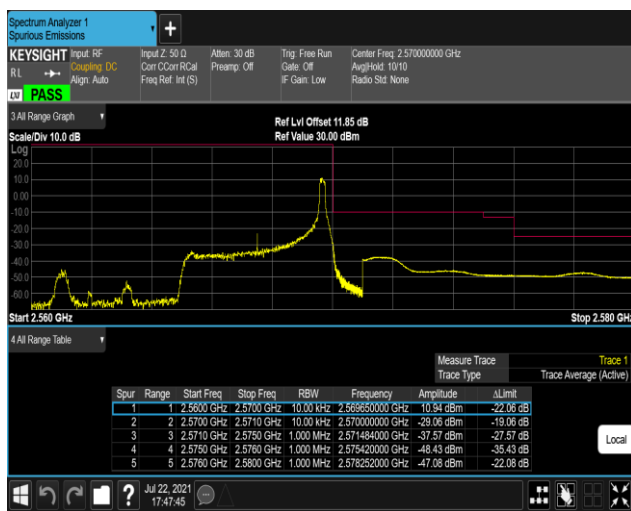

Band7-5MHz-16QAM-20775-1RB#0