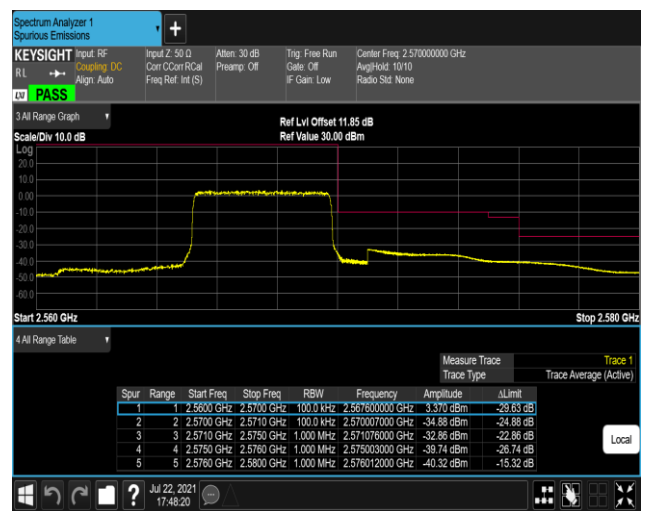

Band7-5MHz-16QAM-20775-1RB#24