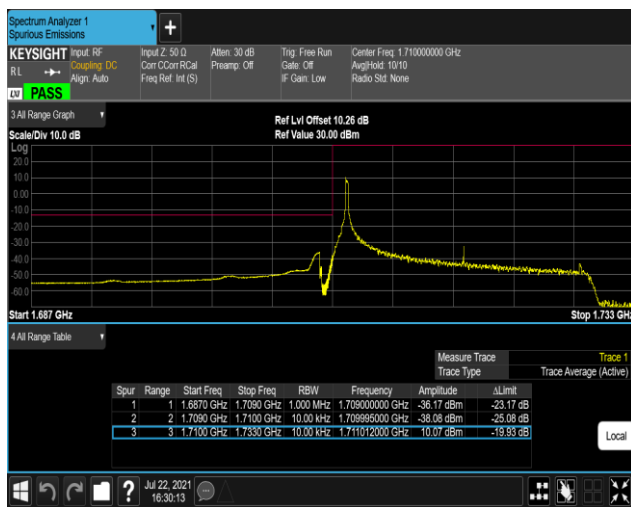

Band4-20MHz-16QAM-20050-100RB#0