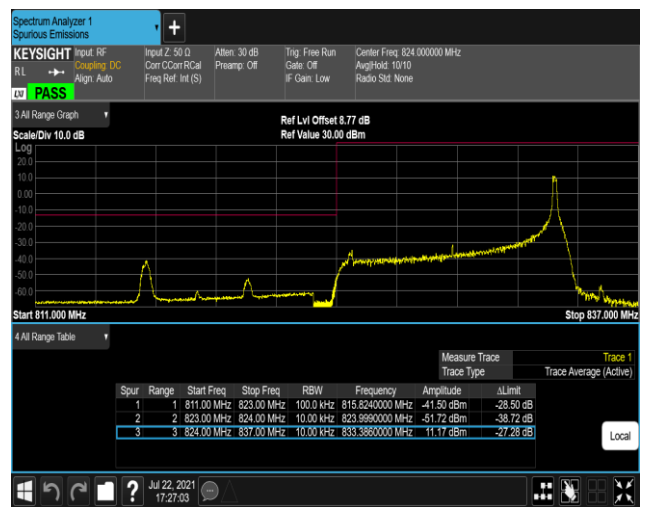

Band5-10MHz-QPSK-20600-1RB#0