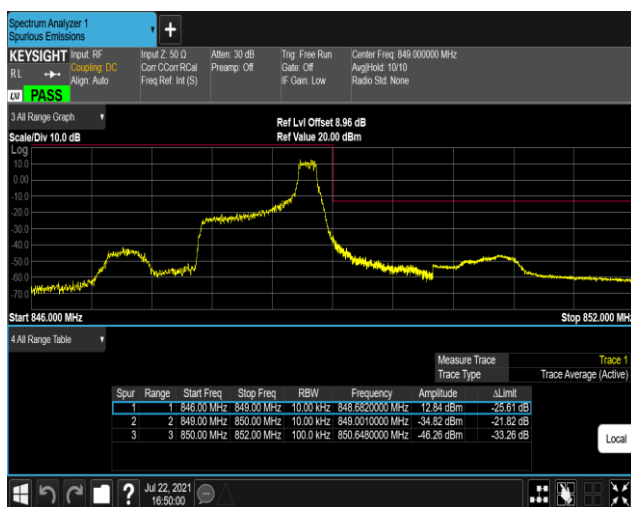

Band4-20MHz-16QAM-20300-100RB#0

Band5-1.4MHz-QPSK-20407-1RB#0

Band5-1.4MHz-QPSK-20407-1RB#5

Band5-1.4MHz-QPSK-20407-6RB#0

Band5-1.4MHz-QPSK-20643-1RB#0

Band5-1.4MHz-QPSK-20643-1RB#5

Band5-1.4MHz-QPSK-20643-6RB#0