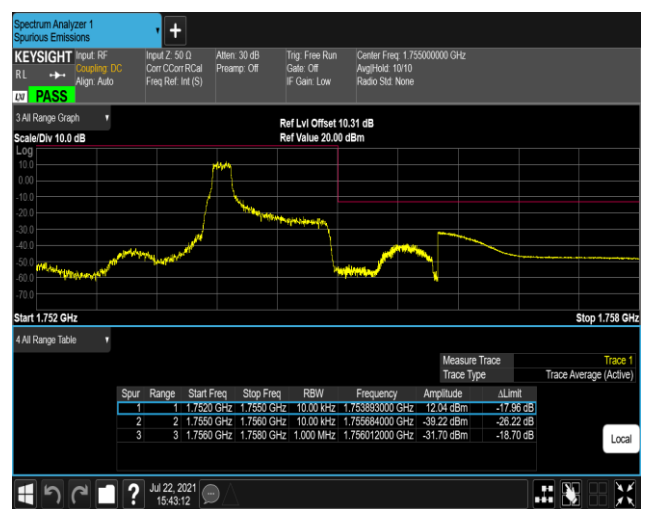

Band4-1.4MHz-16QAM-20393-6RB#0