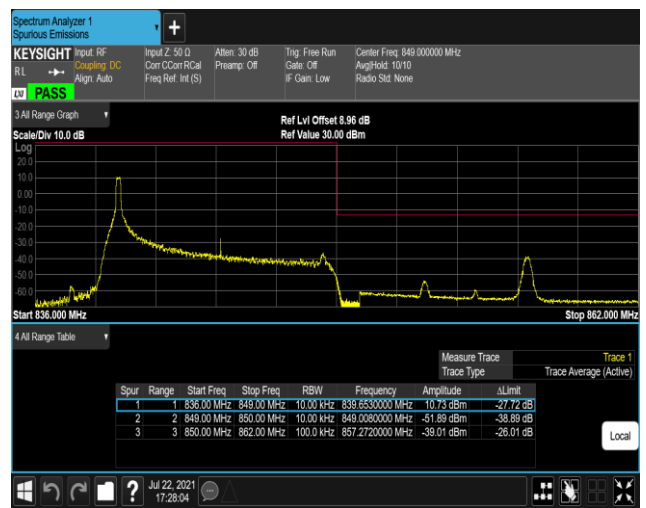

Band5-10MHz-QPSK-20600-50RB#0