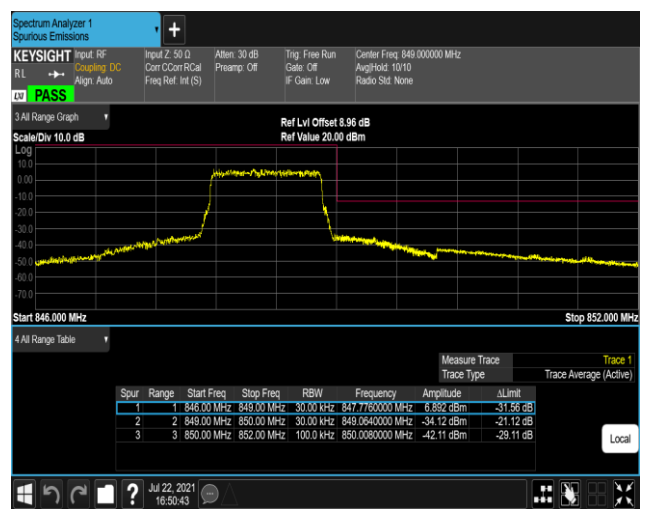

Band5-1.4MHz-16QAM-20407-1RB#0

Band5-1.4MHz-16QAM-20407-1RB#5

Band5-1.4MHz-16QAM-20407-6RB#0

Band5-1.4MHz-16QAM-20643-1RB#0

Band5-1.4MHz-16QAM-20643-1RB#5

Band5-1.4MHz-16QAM-20643-6RB#0

Band5-10MHz-QPSK-20450-1RB#0