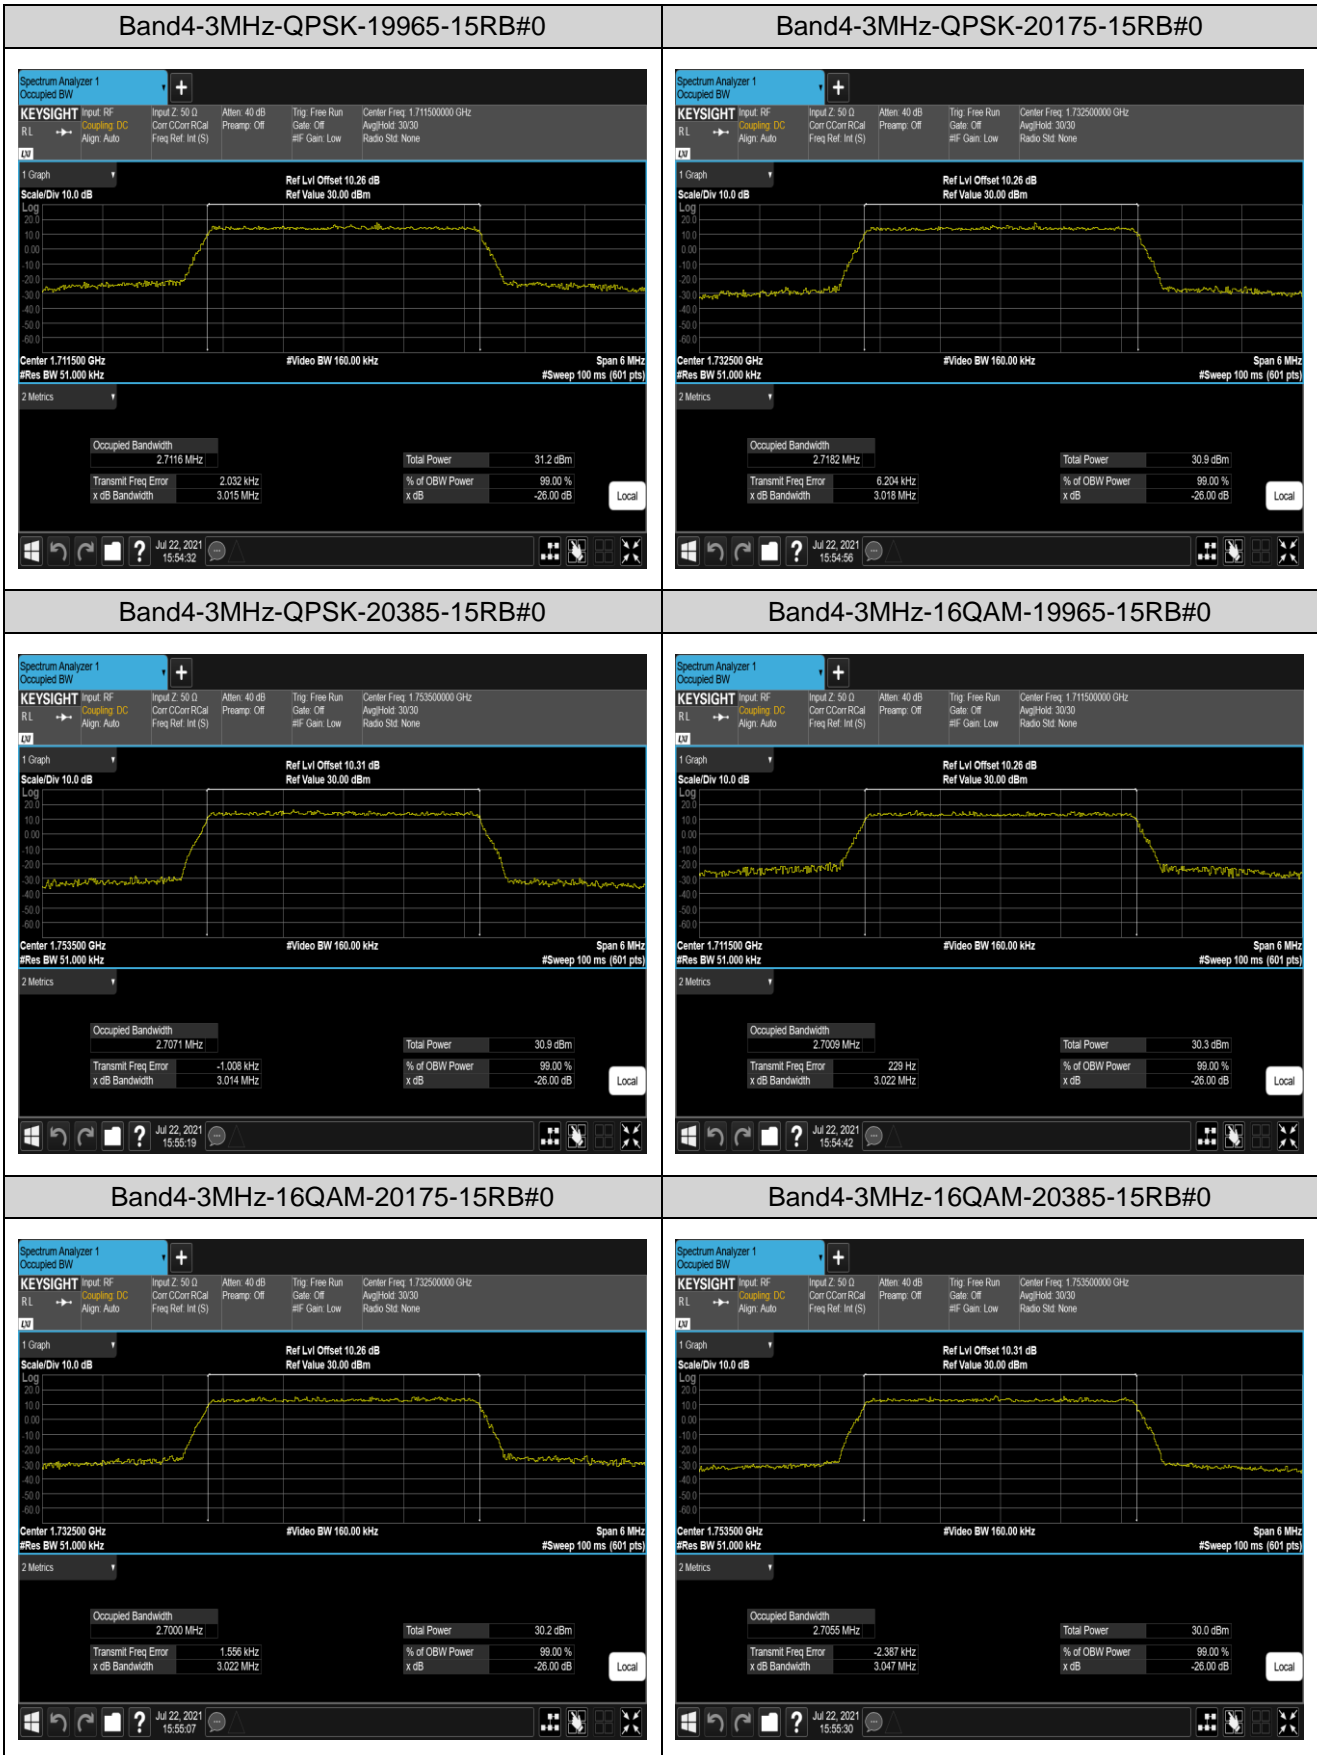

Band4-5MHz-QPSK-19975-25RB#0

Band4-5MHz-QPSK-20175-25RB#0