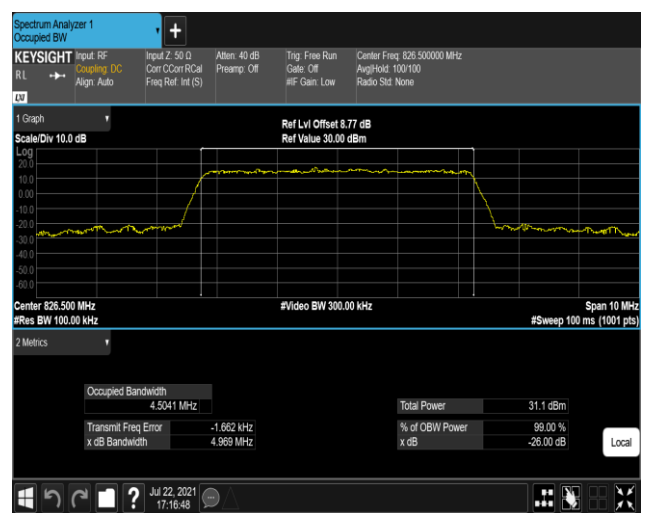

Band5-5MHz-16QAM-20625-25RB#0

Band5-5MHz-16QAM-20425-25RB#0