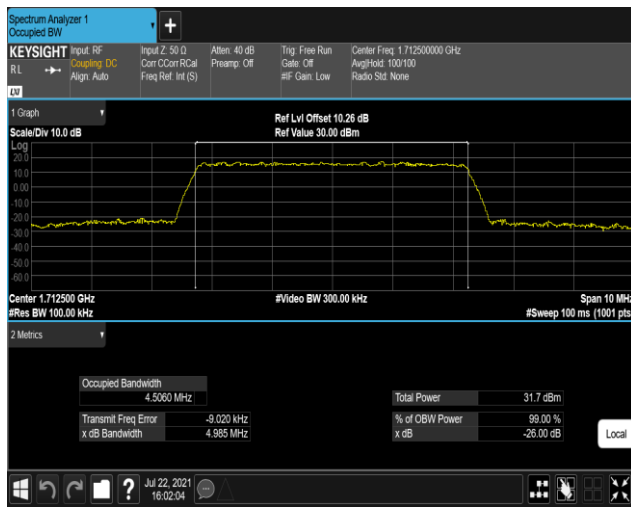

Band4-5MHz-QPSK-20375-25RB#0

Band4-5MHz-QPSK-19975-25RB#0