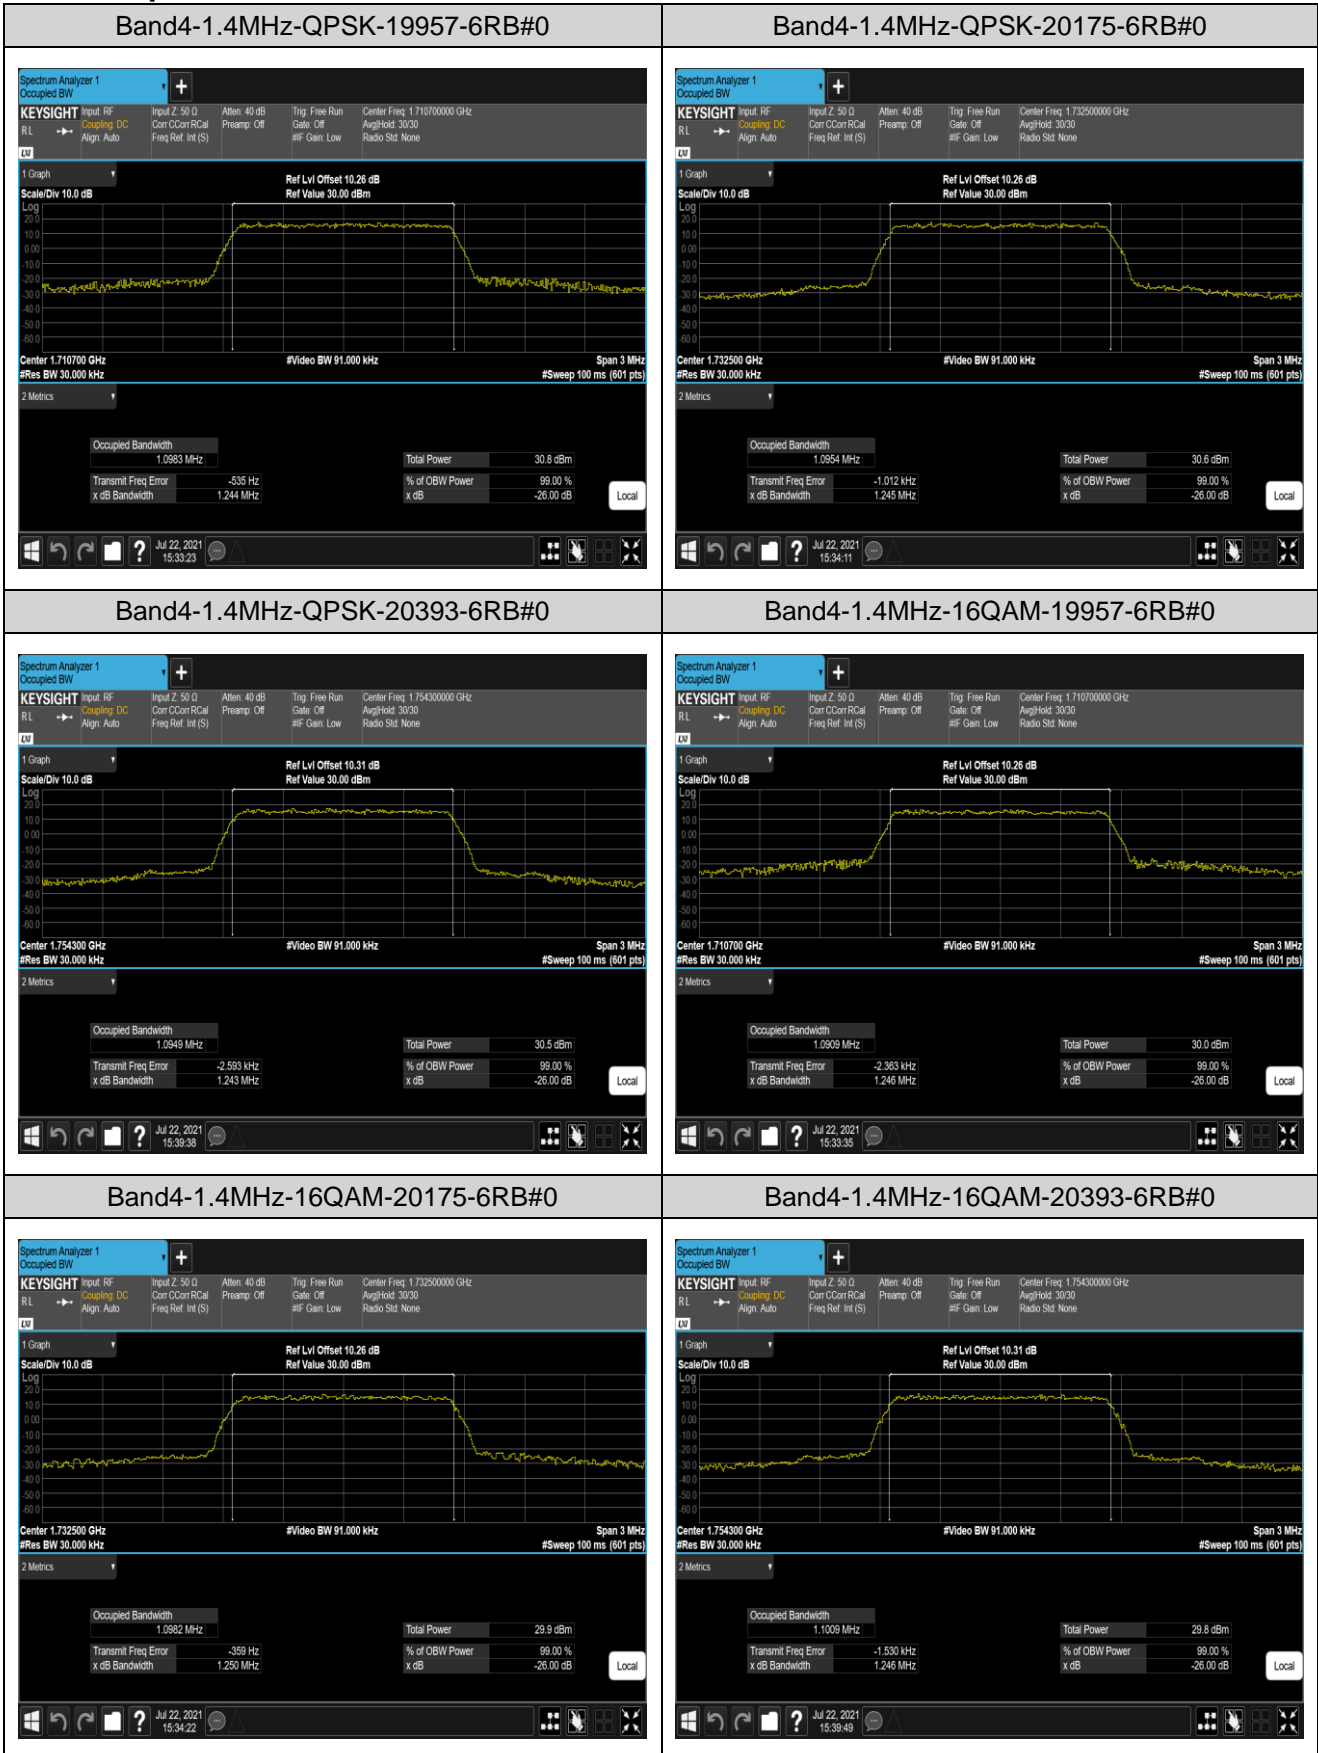

Test Graphs