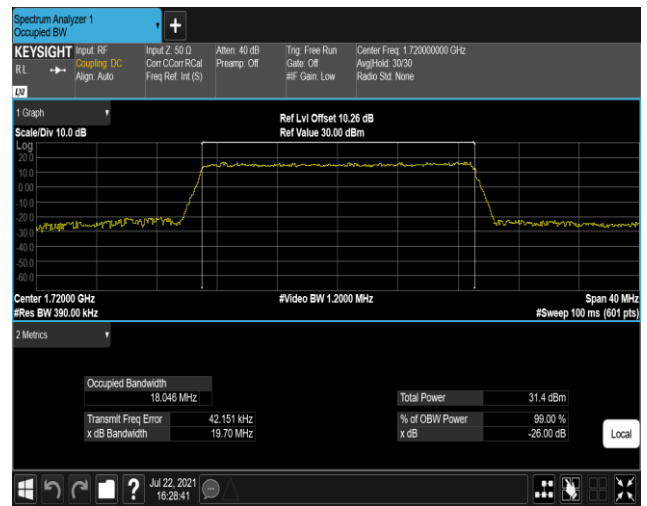

Band4-20MHz-16QAM-20300-100RB#0

Band4-20MHz-16QAM-20050-100RB#0