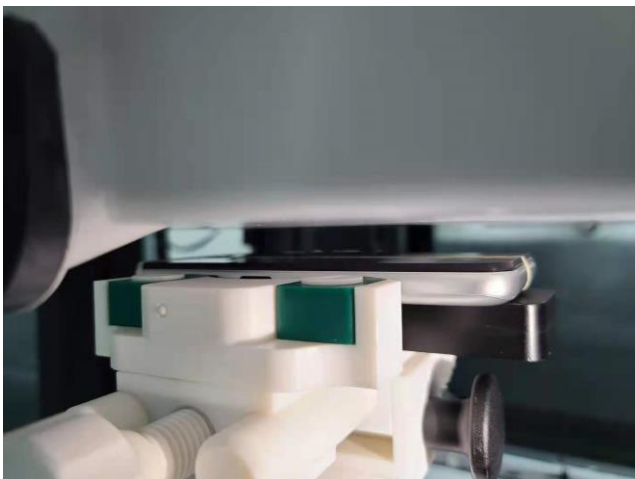

EUT Photos (Model: Sky BlackMax)

EUT Antenna Locations

SAR Test Setup Photos

Head

Right Cheek

Right Tilted

Left Cheek

Left Tilted

Body

Front side (10mm)

Back side(10mm)

Left side (10mm)

Right side(10mm)

Top side (10mm)

Bottom side(10mm)