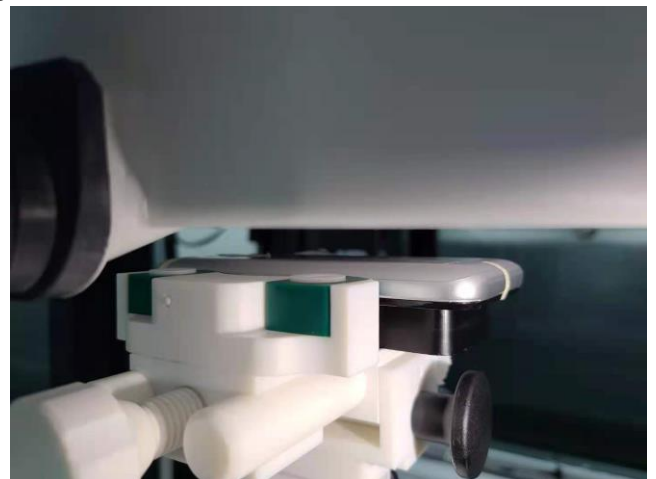

EUT Photos (Model: Sky BlackMax)

EUT Antenna Locations

SAR Test Setup Photos

Head

Right Cheek

Right Tilted

Left Cheek

Left Tilted

Body

Front side (10mm)

Back side(10mm)

Left side (10mm)

Right side(10mm)

Top side (10mm)

Bottom side(10mm)