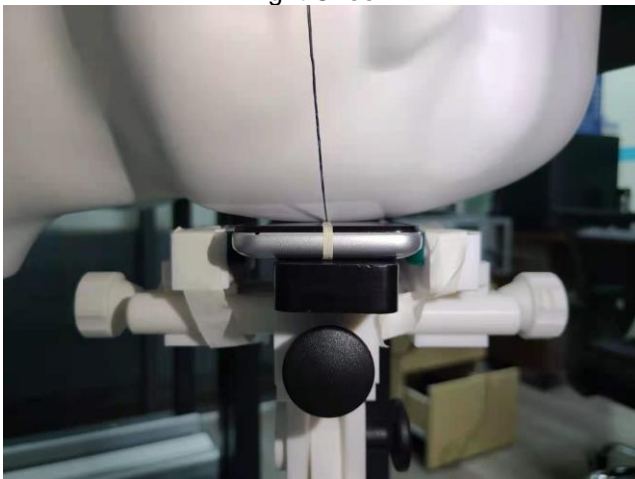

EUT Photos (Model: Sky BlackMax)

EUT Antenna Locations

SAR Test Setup Photos

Head

Right Cheek

Right Tilted

Left Cheek

Left Tilted

Body

Front side (10mm)

Back side(10mm)

Left side (10mm)

Right side(10mm)

Top side (10mm)

Bottom side(10mm)