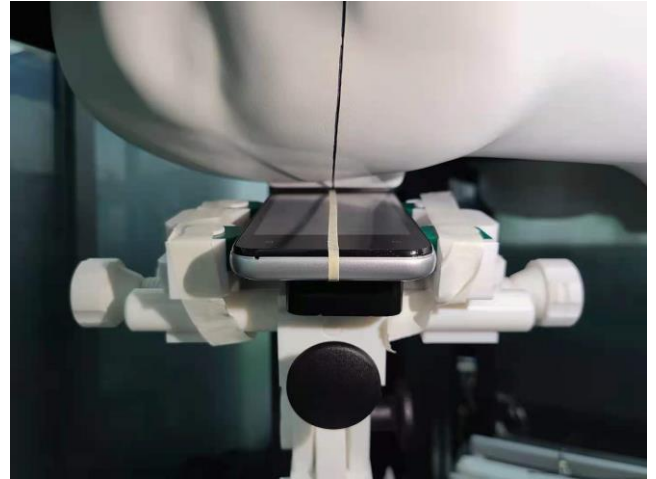

EUT Photos (Model: Sky BlackMax)

EUT Antenna Locations

SAR Test Setup Photos

Head

Right Cheek

Right Tilted

Left Cheek

Left Tilted

Body

Front side (10mm)

Back side(10mm)

Left side (10mm)

Right side(10mm)

Top side (10mm)

Bottom side(10mm)