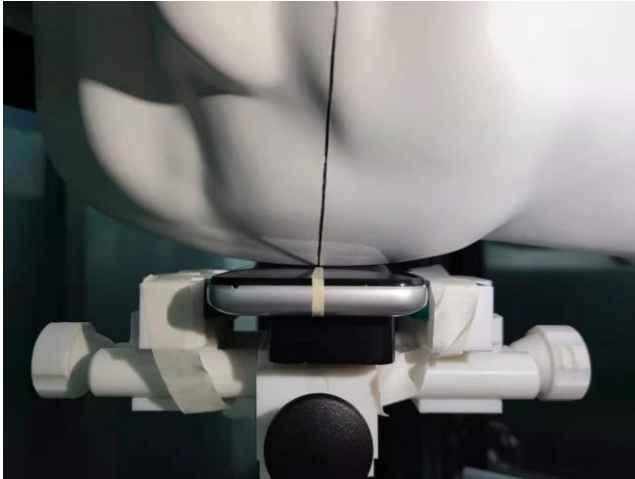

EUT Photos (Model: Sky BlackMax)

EUT Antenna Locations

SAR Test Setup Photos

Head

Right Cheek

Right Tilted

Left Cheek

Left Tilted

Body

Front side (10mm)

Back side(10mm)

Left side (10mm)

Right side(10mm)

Top side (10mm)

Bottom side(10mm)