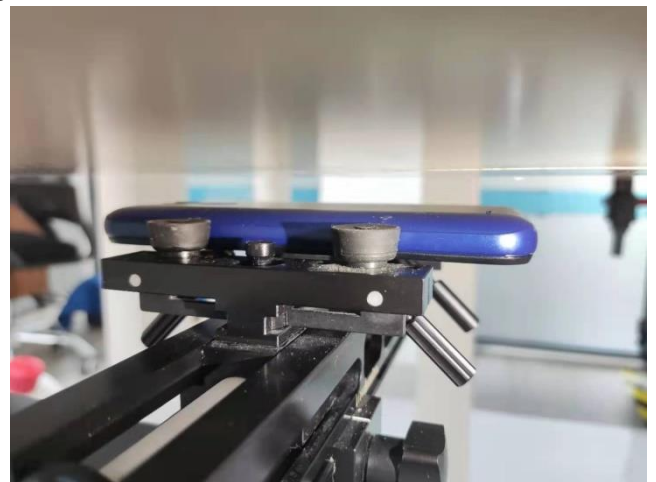

### SAR Test Setup Photos

#### Head

Right Cheek

Right Tilted

Left Cheek

Left Tilted

#### Body

Front side (10mm)

Back side(10mm)

Top side(10mm)

Bottom side(10mm)

Left side(10mm)

Right side(10mm)