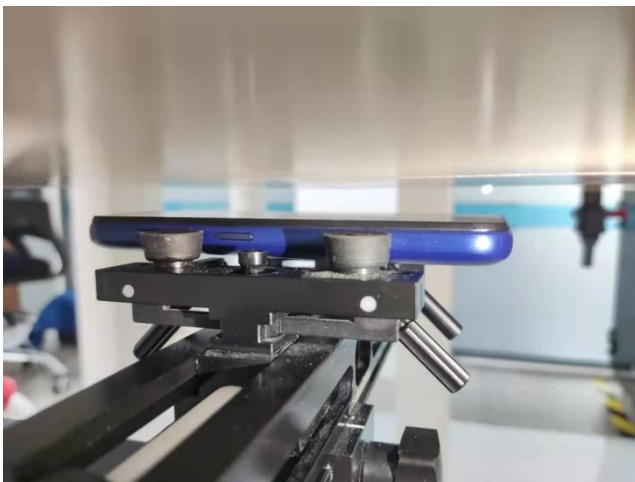

### SAR Test Setup Photos

#### Head

Right Cheek

Right Tilted

Left Cheek

Left Tilted

#### Body

Front side (10mm)

Back side(10mm)

Top side(10mm)

Bottom side(10mm)

Left side(10mm)

Right side(10mm)