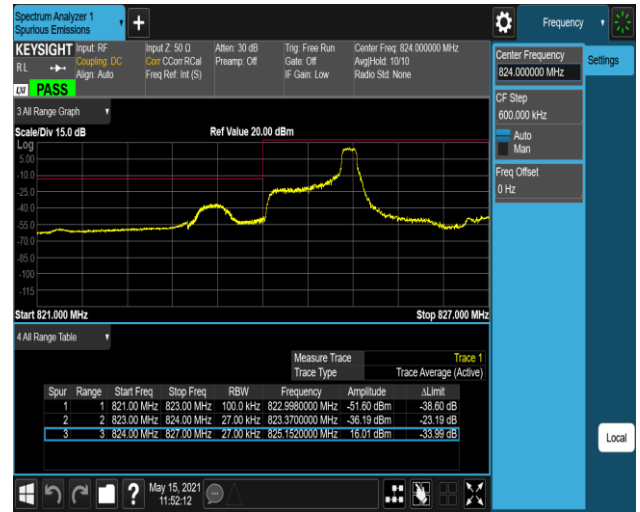

Test Graphs

Band5-1.4MHz-QPSK-20407-1RB#0

Band5-1.4MHz-QPSK-20407-1RB#5

Band5-1.4MHz-QPSK-20407-6RB#0

Band5-1.4MHz-QPSK-20643-1RB#0

Band5-1.4MHz-QPSK-20643-1RB#5

Band5-1.4MHz-QPSK-20643-6RB#0