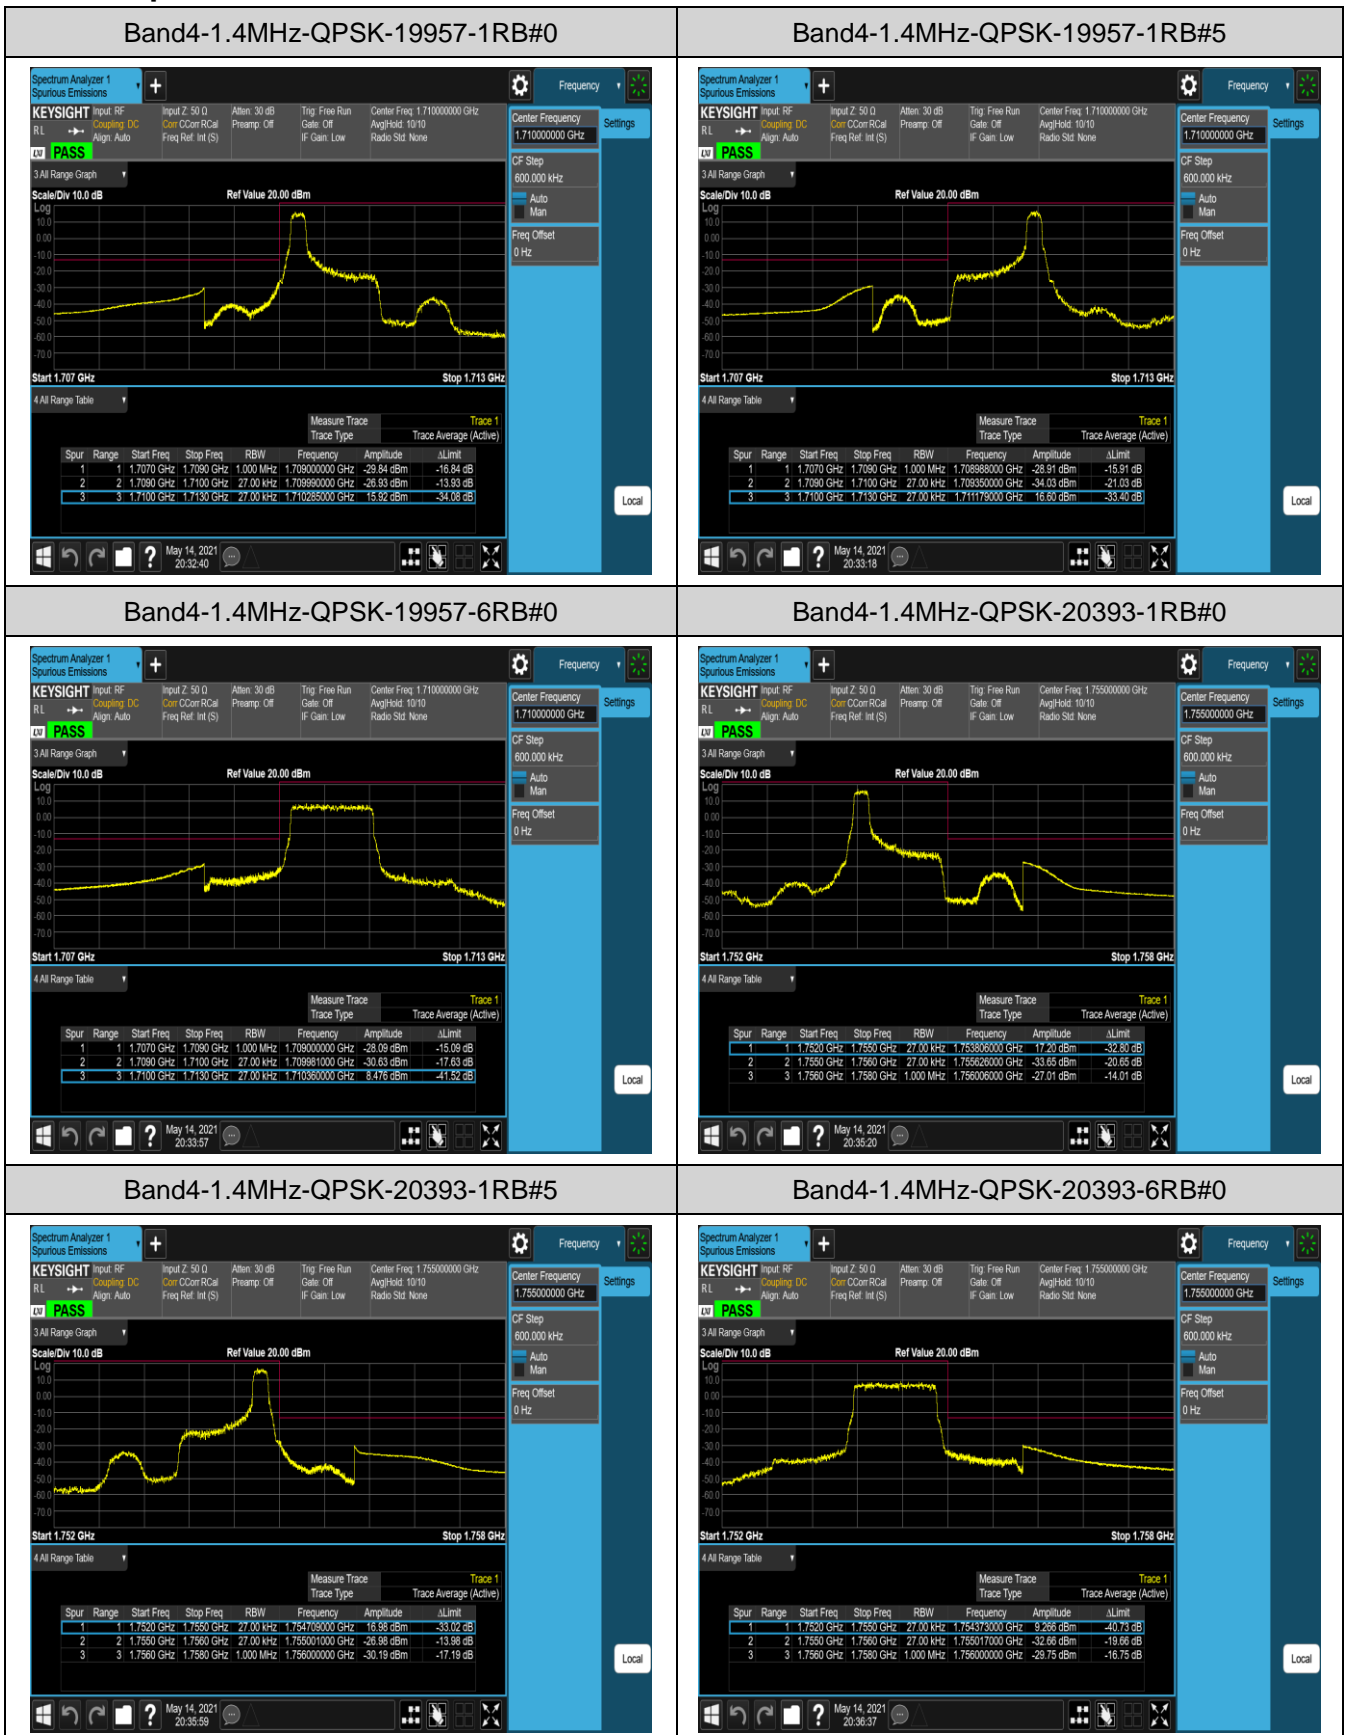

Test Graphs