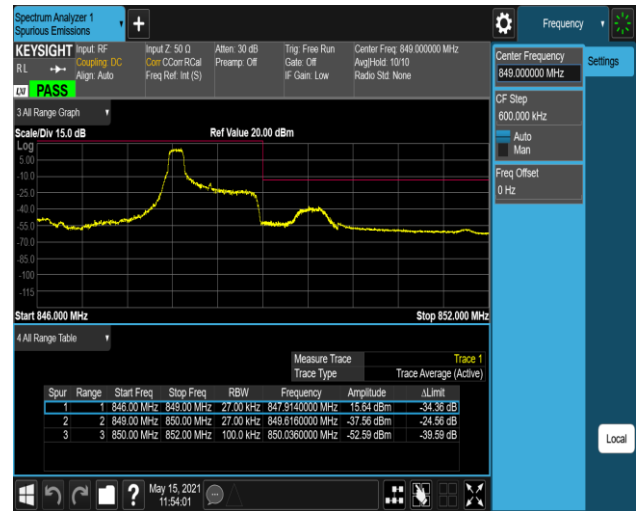

Test Graphs

Band5-1.4MHz-QPSK-20407-1RB#0

Band5-1.4MHz-QPSK-20407-1RB#5

Band5-1.4MHz-QPSK-20407-6RB#0

Band5-1.4MHz-QPSK-20643-1RB#0

Band5-1.4MHz-QPSK-20643-1RB#5

Band5-1.4MHz-QPSK-20643-6RB#0