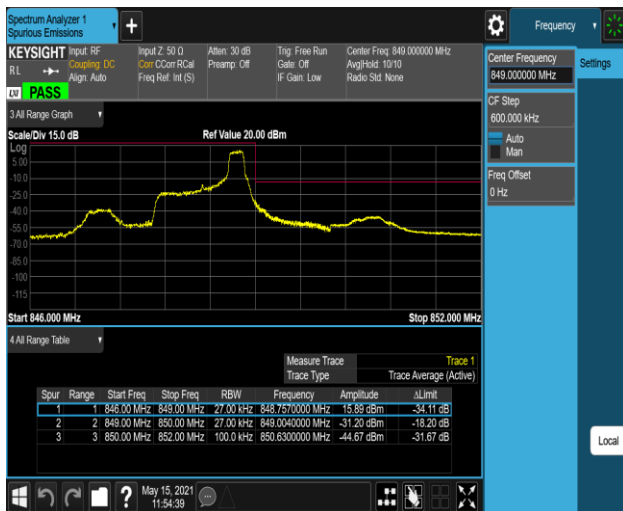

Test Graphs

Band5-1.4MHz-QPSK-20407-1RB#0

Band5-1.4MHz-QPSK-20407-1RB#5

Band5-1.4MHz-QPSK-20407-6RB#0

Band5-1.4MHz-QPSK-20643-1RB#0

Band5-1.4MHz-QPSK-20643-1RB#5

Band5-1.4MHz-QPSK-20643-6RB#0