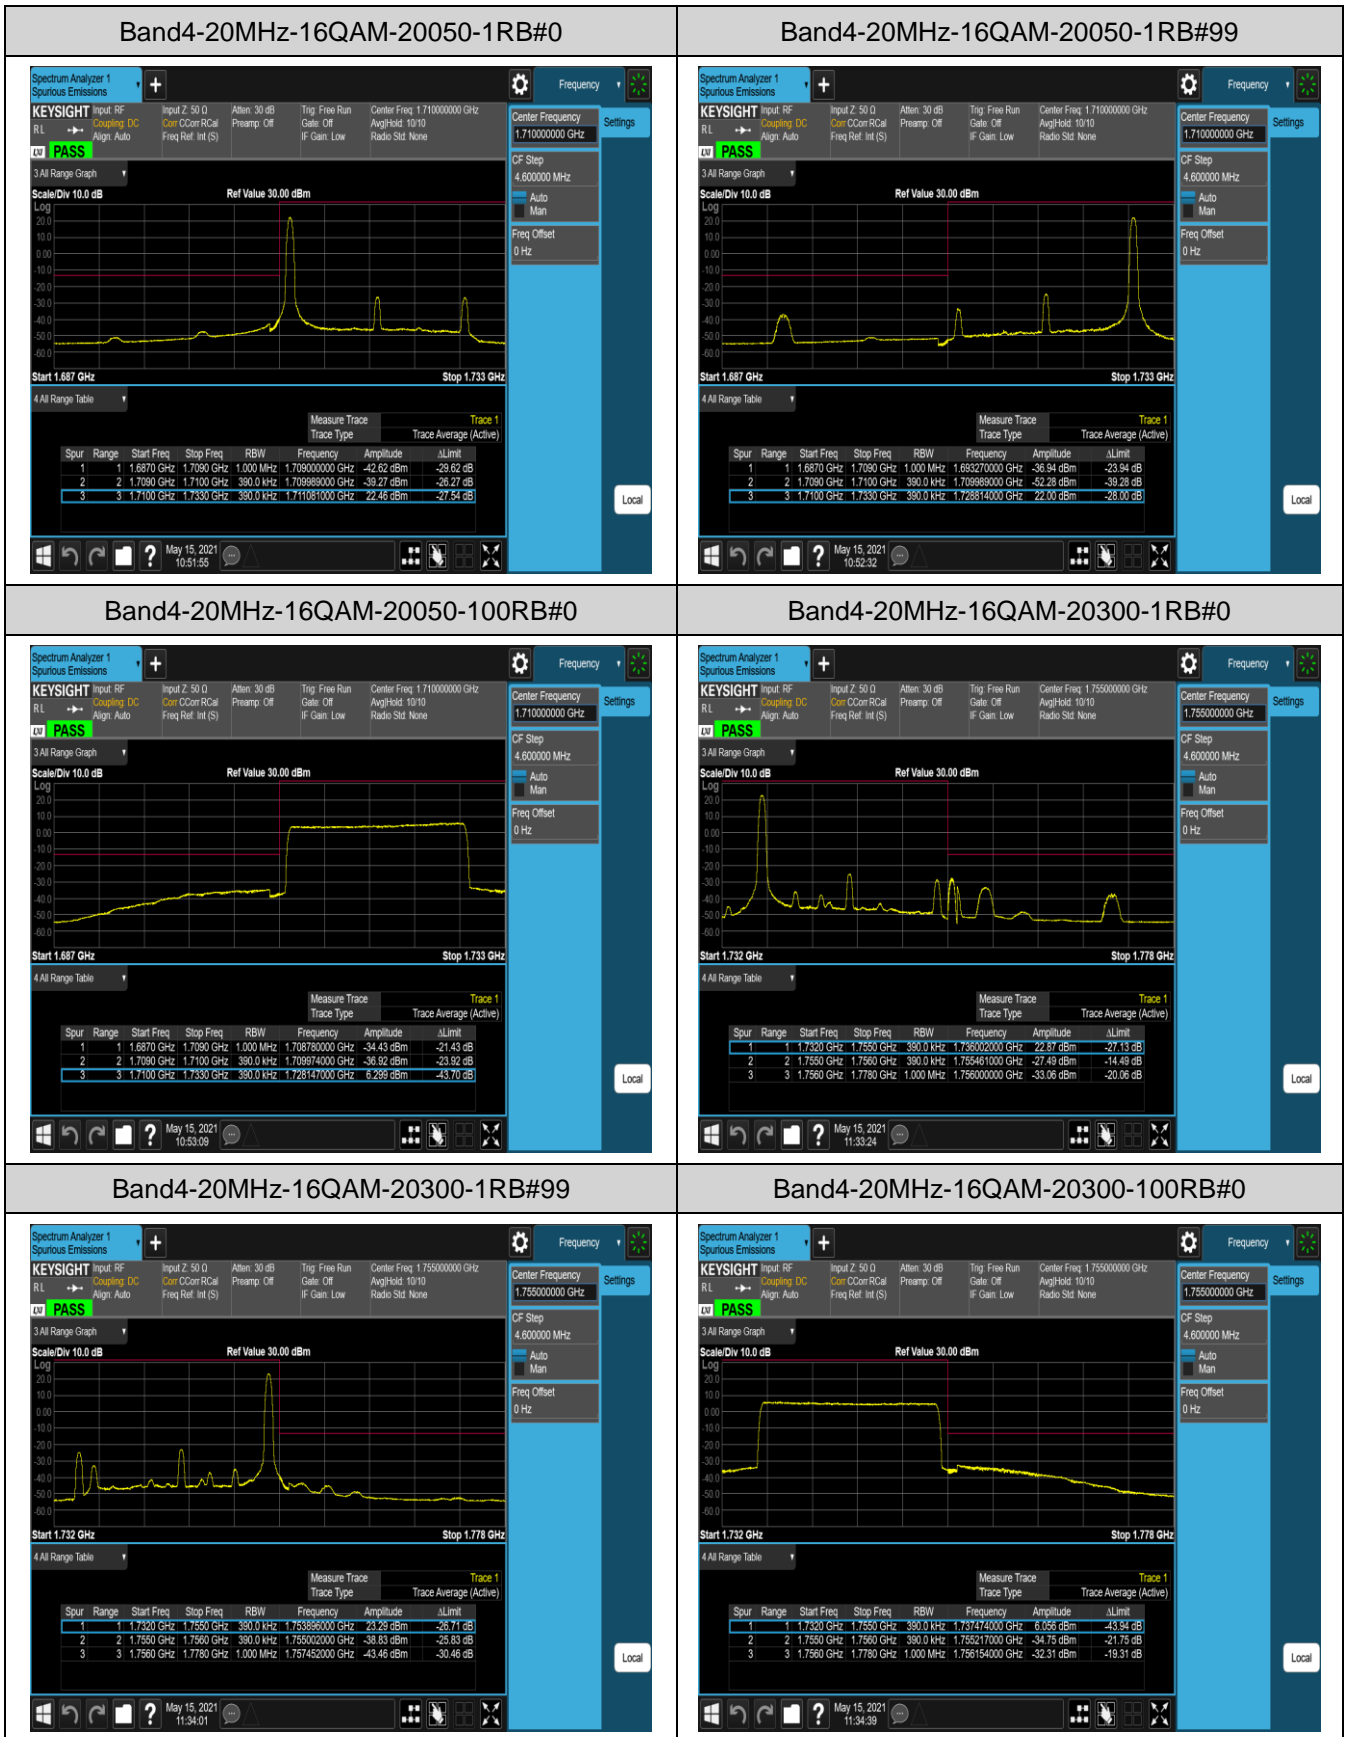

Band5-1.4MHz-QPSK-20407-1RB#0

Band5-1.4MHz-QPSK-20407-1RB#5