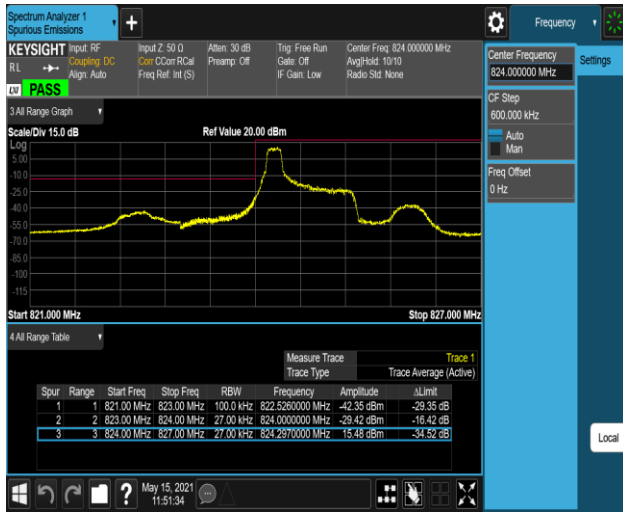

Test Graphs

Band5-1.4MHz-QPSK-20407-1RB#0

Band5-1.4MHz-QPSK-20407-1RB#5

Band5-1.4MHz-QPSK-20407-6RB#0

Band5-1.4MHz-QPSK-20643-1RB#0

Band5-1.4MHz-QPSK-20643-1RB#5

Band5-1.4MHz-QPSK-20643-6RB#0