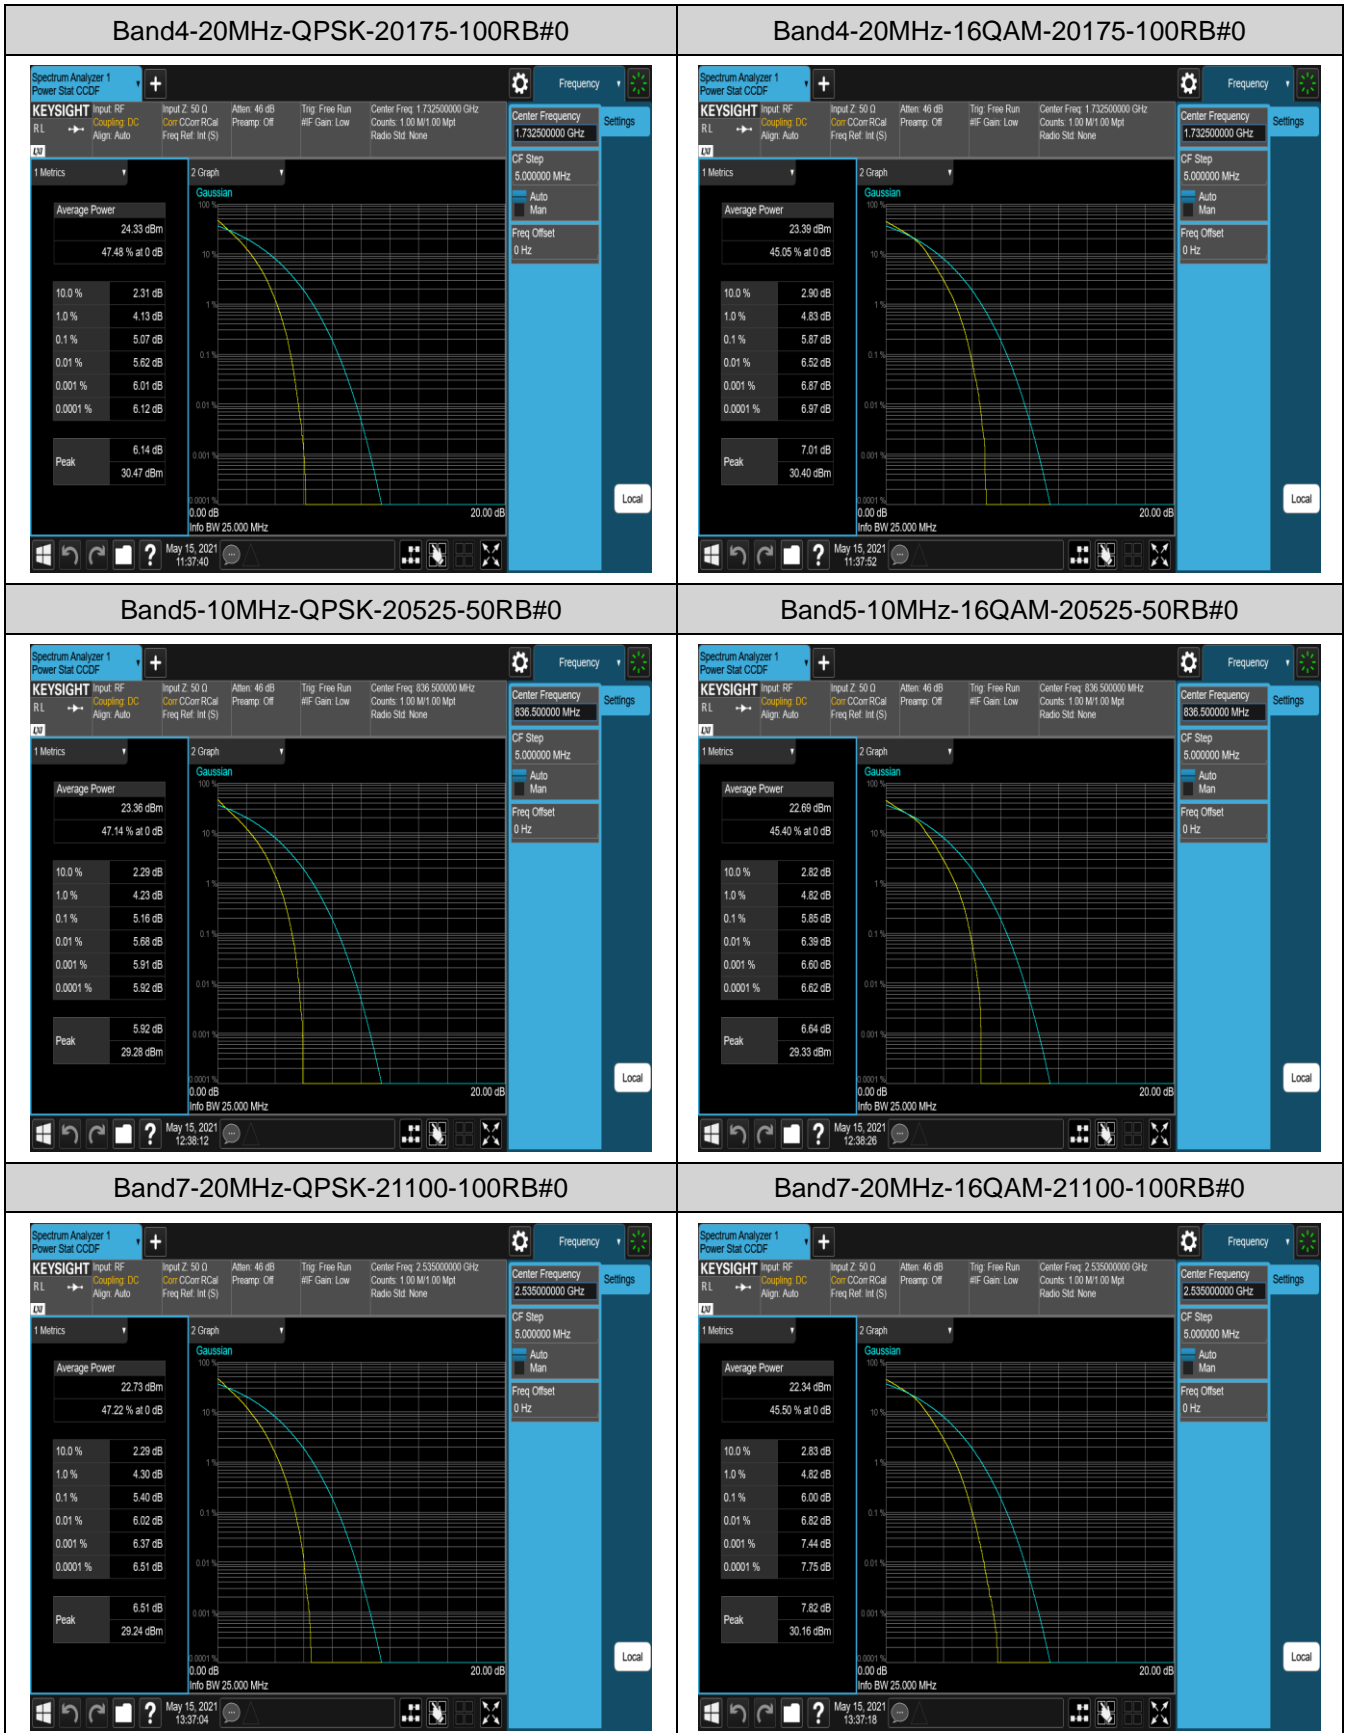

Test Graphs