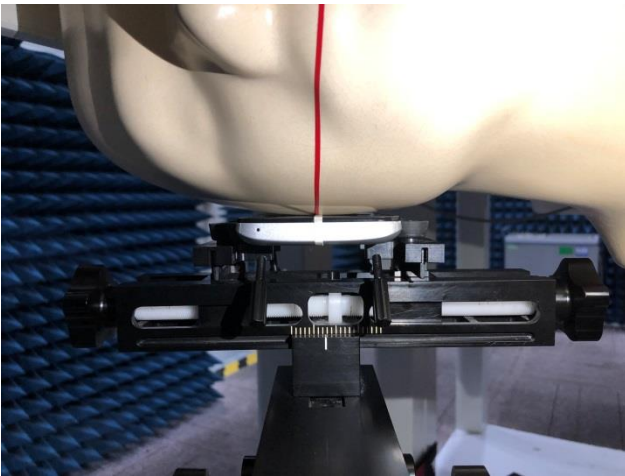

EUT Photos (Model: SKY BLACK)

EUT Antenna Locations

SAR Test Setup Photos

Head

Right Cheek

Right Tilted

Left Cheek

Left Tilted

Body

Front side (10mm)

Back side(10mm)

Top side(10mm)

Bottom side(10mm)

Left side(10mm)

Right side(10mm)