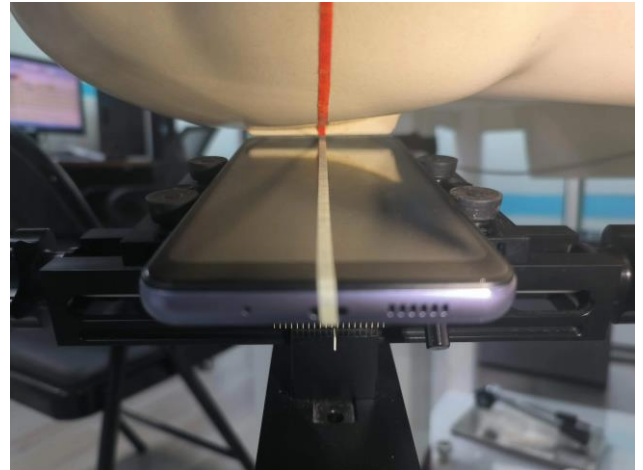

EUT Photos (Model : SKY B63)

EUT Antenna Locations

SAR Test Setup Photos

Head

Right Cheek

Right Tilted

Left Cheek

Left Tilted

Body

Front side (10mm)

Back side(10mm)

Right side(10mm)

Left side(10mm)

Top side(10mm)

Bottom side(10mm)