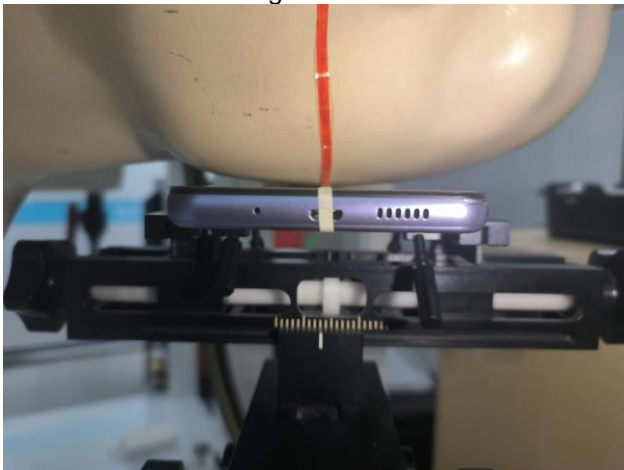

EUT Photos (Model : SKY B63)

EUT Antenna Locations

SAR Test Setup Photos

Head

Right Cheek

Right Tilted

Left Cheek

Left Tilted

Body

Front side (10mm)

Back side(10mm)

Right side(10mm)

Left side(10mm)

Top side(10mm)

Bottom side(10mm)