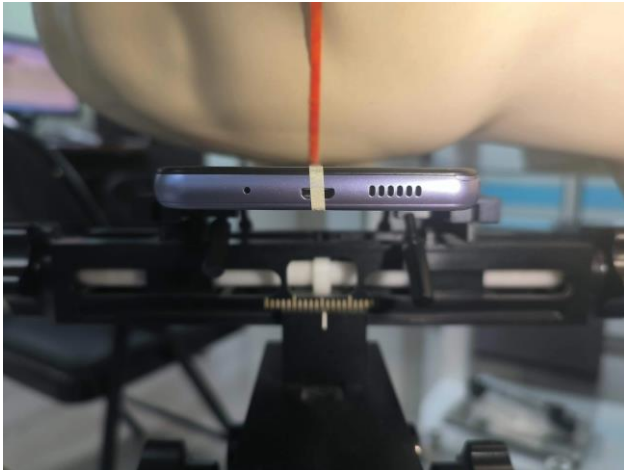

EUT Photos (Model : SKY B63)

EUT Antenna Locations

SAR Test Setup Photos

Head

Right Cheek

Right Tilted

Left Cheek

Left Tilted

Body

Front side (10mm)

Back side(10mm)

Right side(10mm)

Left side(10mm)

Top side(10mm)

Bottom side(10mm)