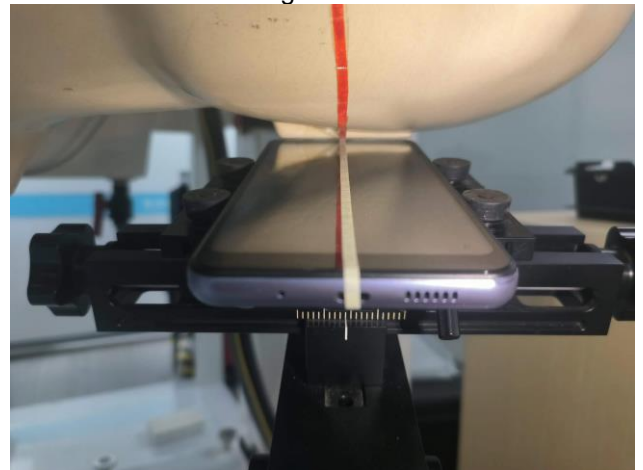

EUT Photos (Model : SKY B63)

EUT Antenna Locations

SAR Test Setup Photos

Head

Right Cheek

Right Tilted

Left Cheek

Left Tilted

Body

Front side (10mm)

Back side(10mm)

Right side(10mm)

Left side(10mm)

Top side(10mm)

Bottom side(10mm)