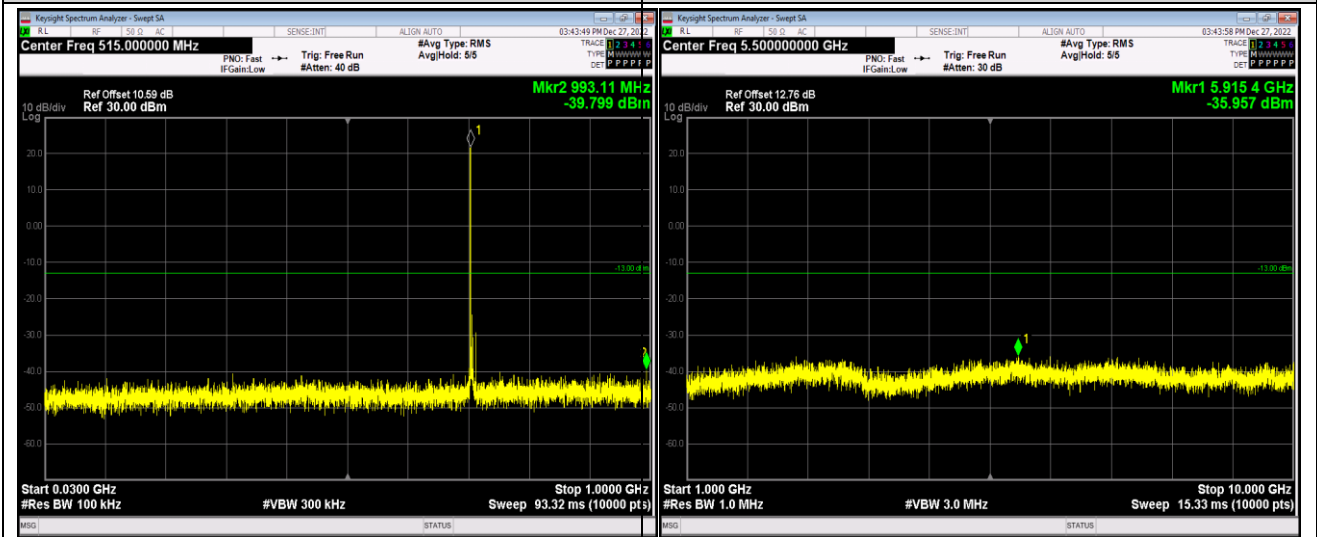

Band17-5MHz-QPSK-23825-1RB#0-Range1:30~1000MHz

Band17-5MHz-16QAM-23755-1RB#0-Range2:1000~10000MHz

Band17-5MHz-QPSK-23825-1RB#0-Range2:1000~10000MHz

Band17-5MHz-16QAM-23755-1RB#0-Range1:30~1000MHz