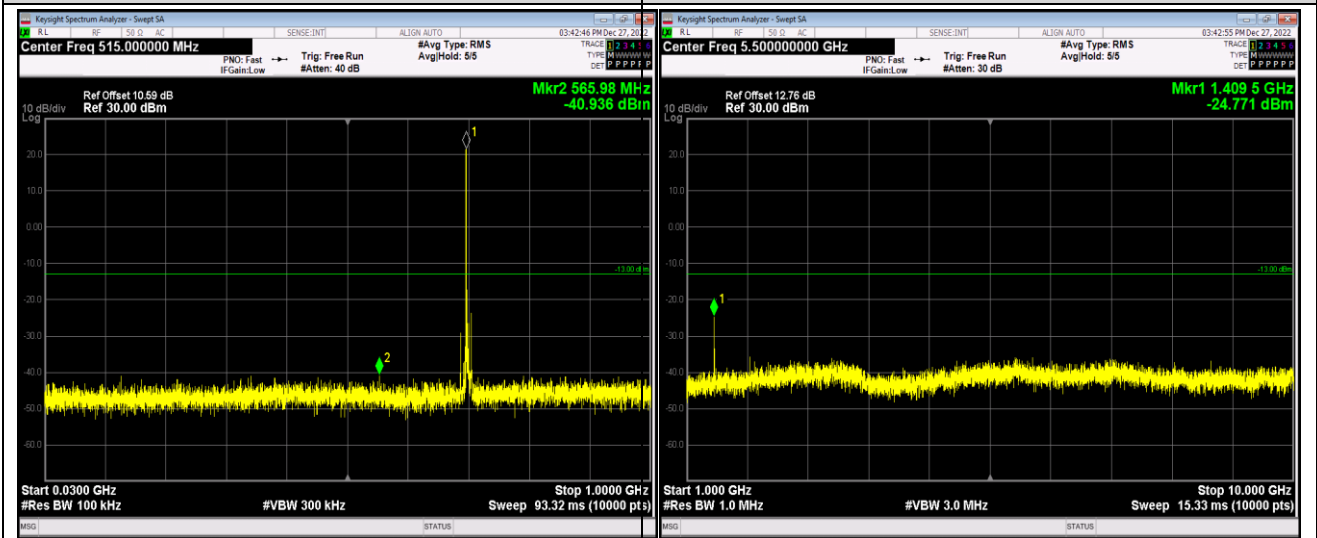

Band17-5MHz-16QAM-23755-1RB#0-Range1:30~1000MHz

Band17-5MHz-16QAM-23755-1RB#0-Range2:1000~10000MHz