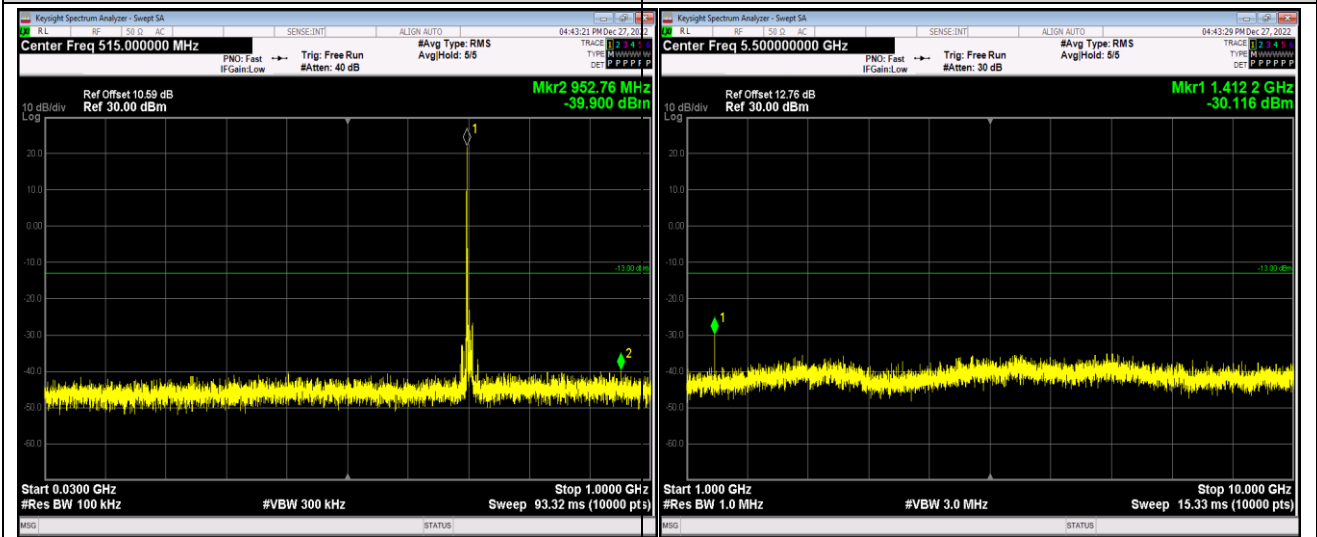

Band17-10MHz-QPSK-23790-1RB#0-Range1:30~1000MHz

Band17-10MHz-QPSK-23800-1RB#0-Range2:1000~10000MHz

Band17-10MHz-QPSK-23790-1RB#0-Range2:1000~10000MHz

Band17-10MHz-QPSK-23800-1RB#0-Range1:30~1000MHz