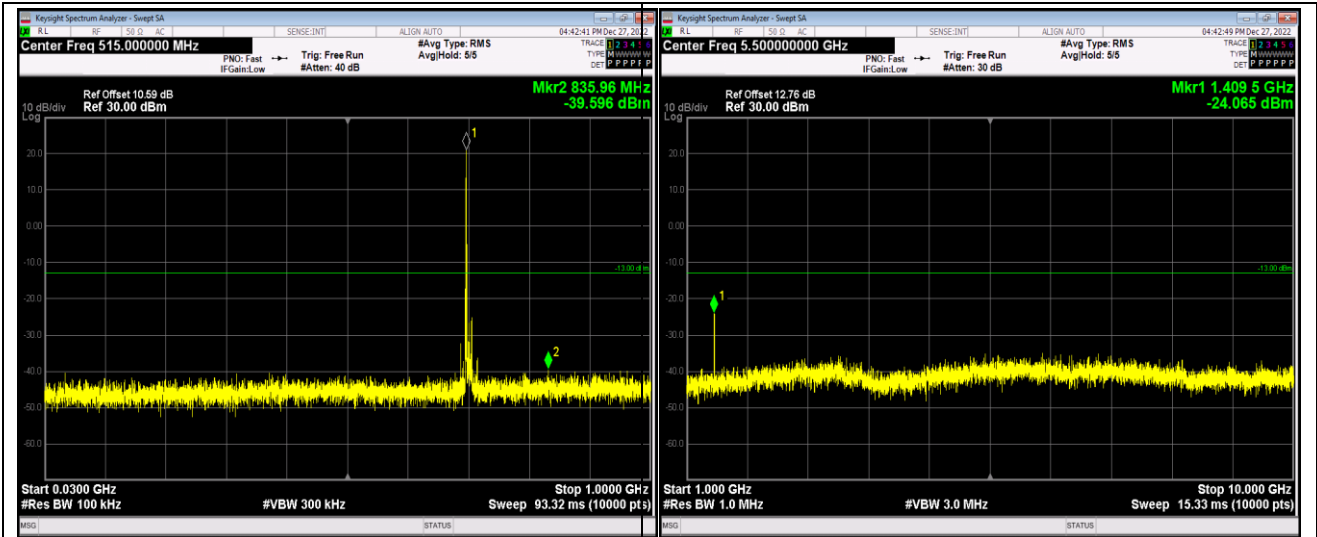

Band17-5MHz-QPSK-23825-1RB#0-Range1:30~1000MHz

Band17-5MHz-QPSK-23825-1RB#0-Range2:1000~10000MHz

Band17-5MHz-16QAM-23755-1RB#0-Range1:30~1000MHz

Band17-5MHz-16QAM-23755-1RB#0-Range2:1000~10000MHz

Band17-10MHz-QPSK-23790-1RB#0-Range1:30~1000MHz