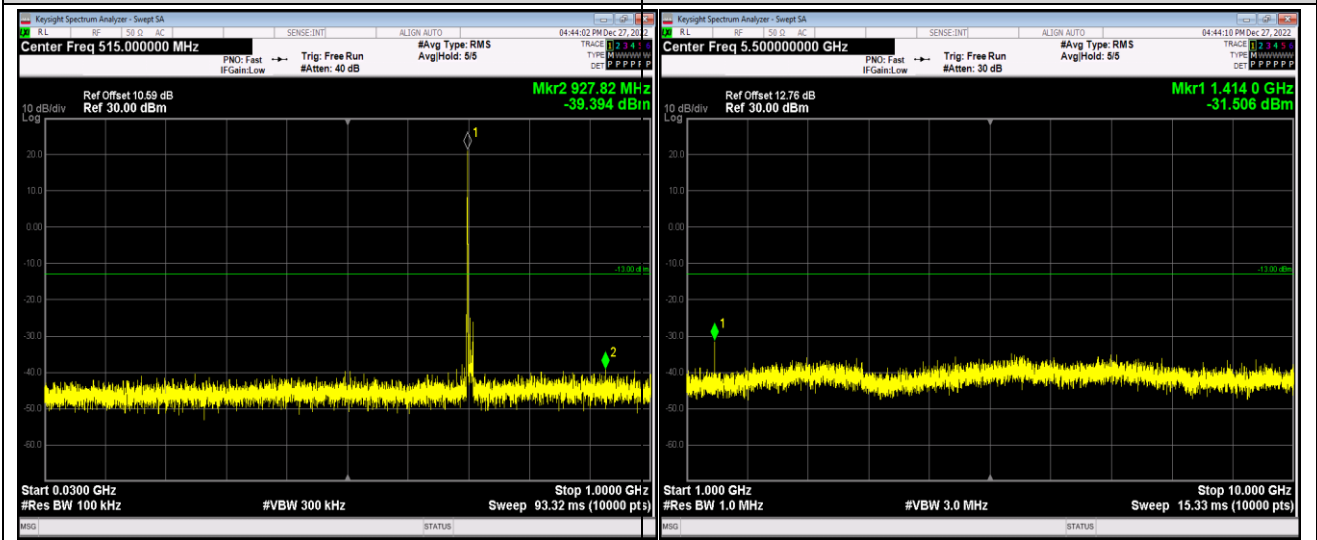

Band17-10MHz-QPSK-23800-1RB#0-Range1:30~1000MHz

Band17-10MHz-QPSK-23800-1RB#0-Range2:1000~10000MHz