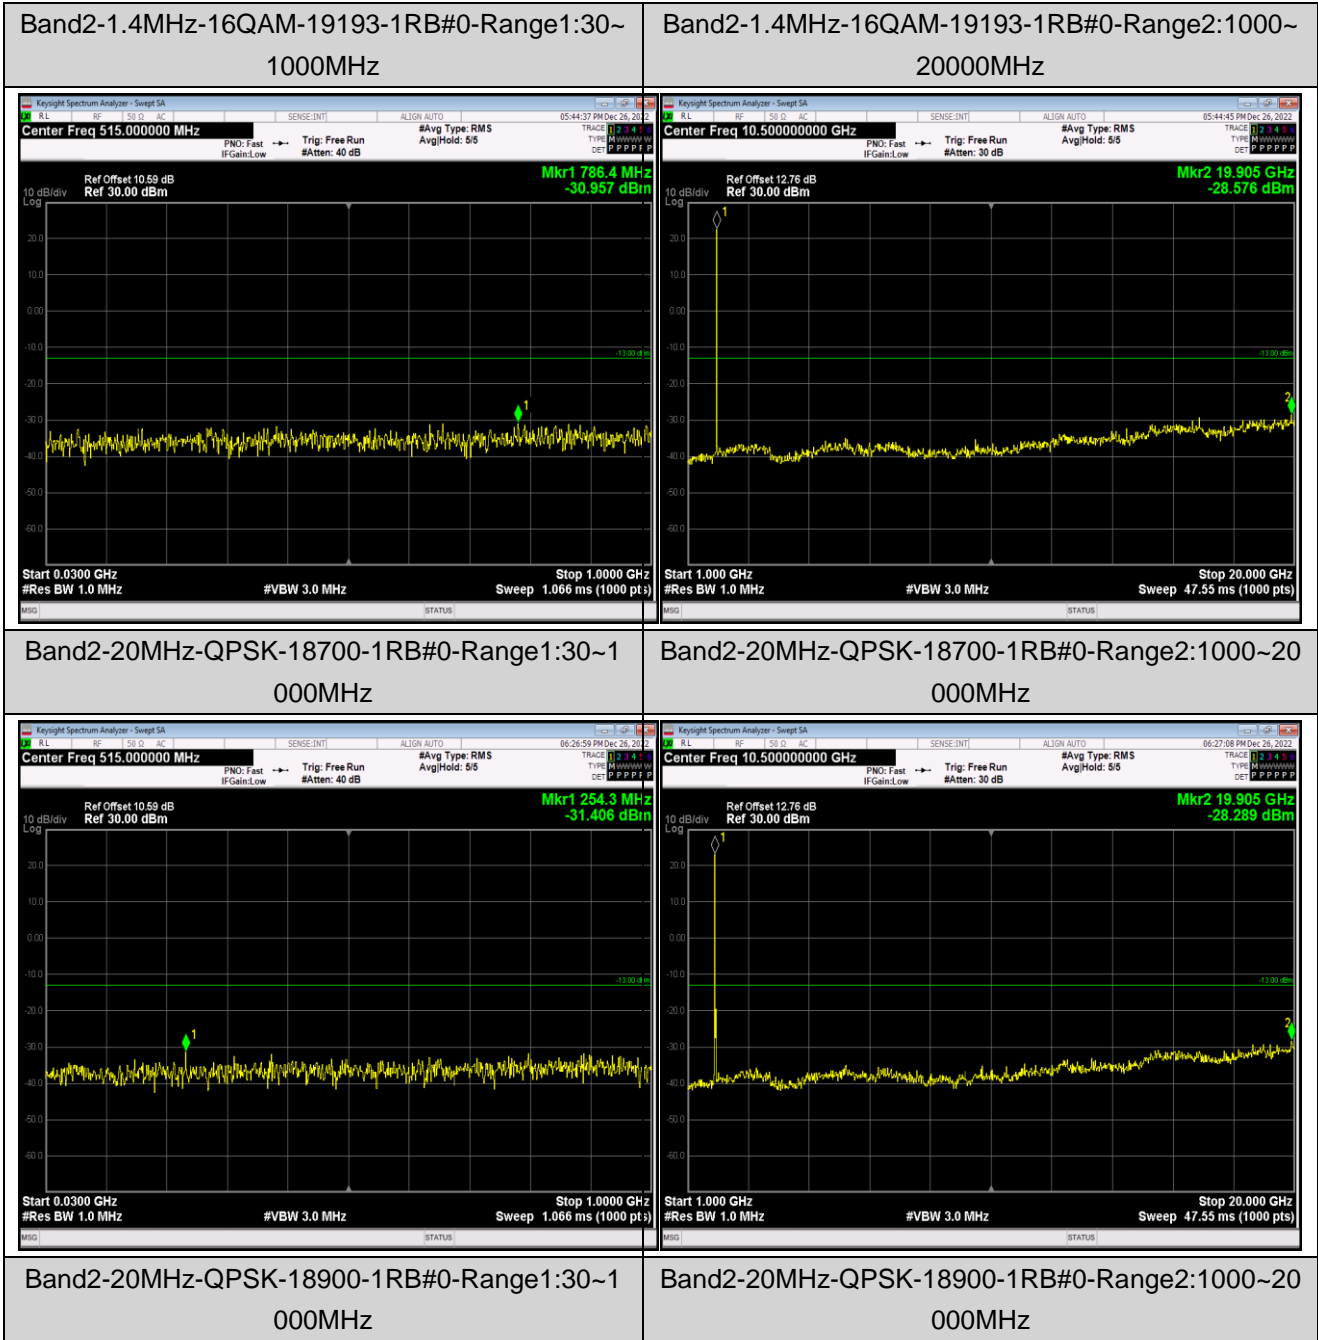

Remark: All bandwidth and all modulation had been tested, but only the worst case data displayed in this report.

Test Graphs

Band2-1.4MHz-16QAM-18607-1RB#0-Range1:30~1000MHz

Band2-1.4MHz-16QAM-18607-1RB#0-Range2:1000~20000MHz

Band2-1.4MHz-16QAM-18900-1RB#0-Range1:30~1000MHz

Band2-1.4MHz-16QAM-18900-1RB#0-Range2:1000~20000MHz

Band2-20MHz-QPSK-19100-1RB#0-Range1:30~1000MHz

Band2-20MHz-QPSK-19100-1RB#0-Range2:1000~20000MHz

Band2-20MHz-16QAM-18700-1RB#0-Range1:30~1000MHz