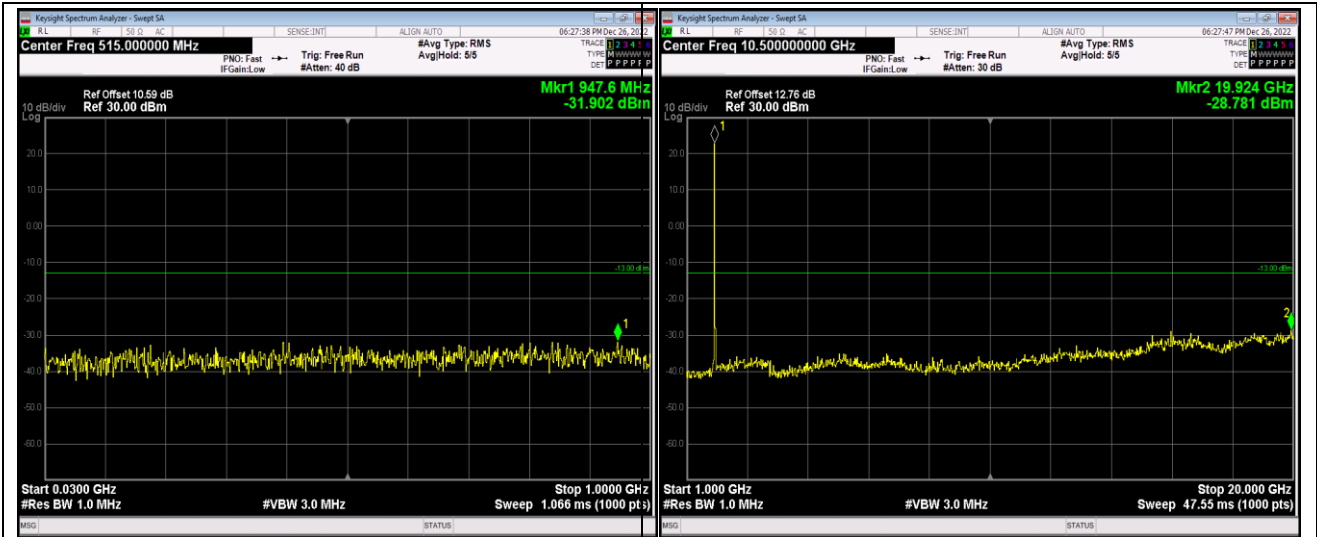

Band2-20MHz-QPSK-19100-1RB#0-Range2:1000~20000MHz

Band2-20MHz-QPSK-19100-1RB#0-Range1:30~1000MHz