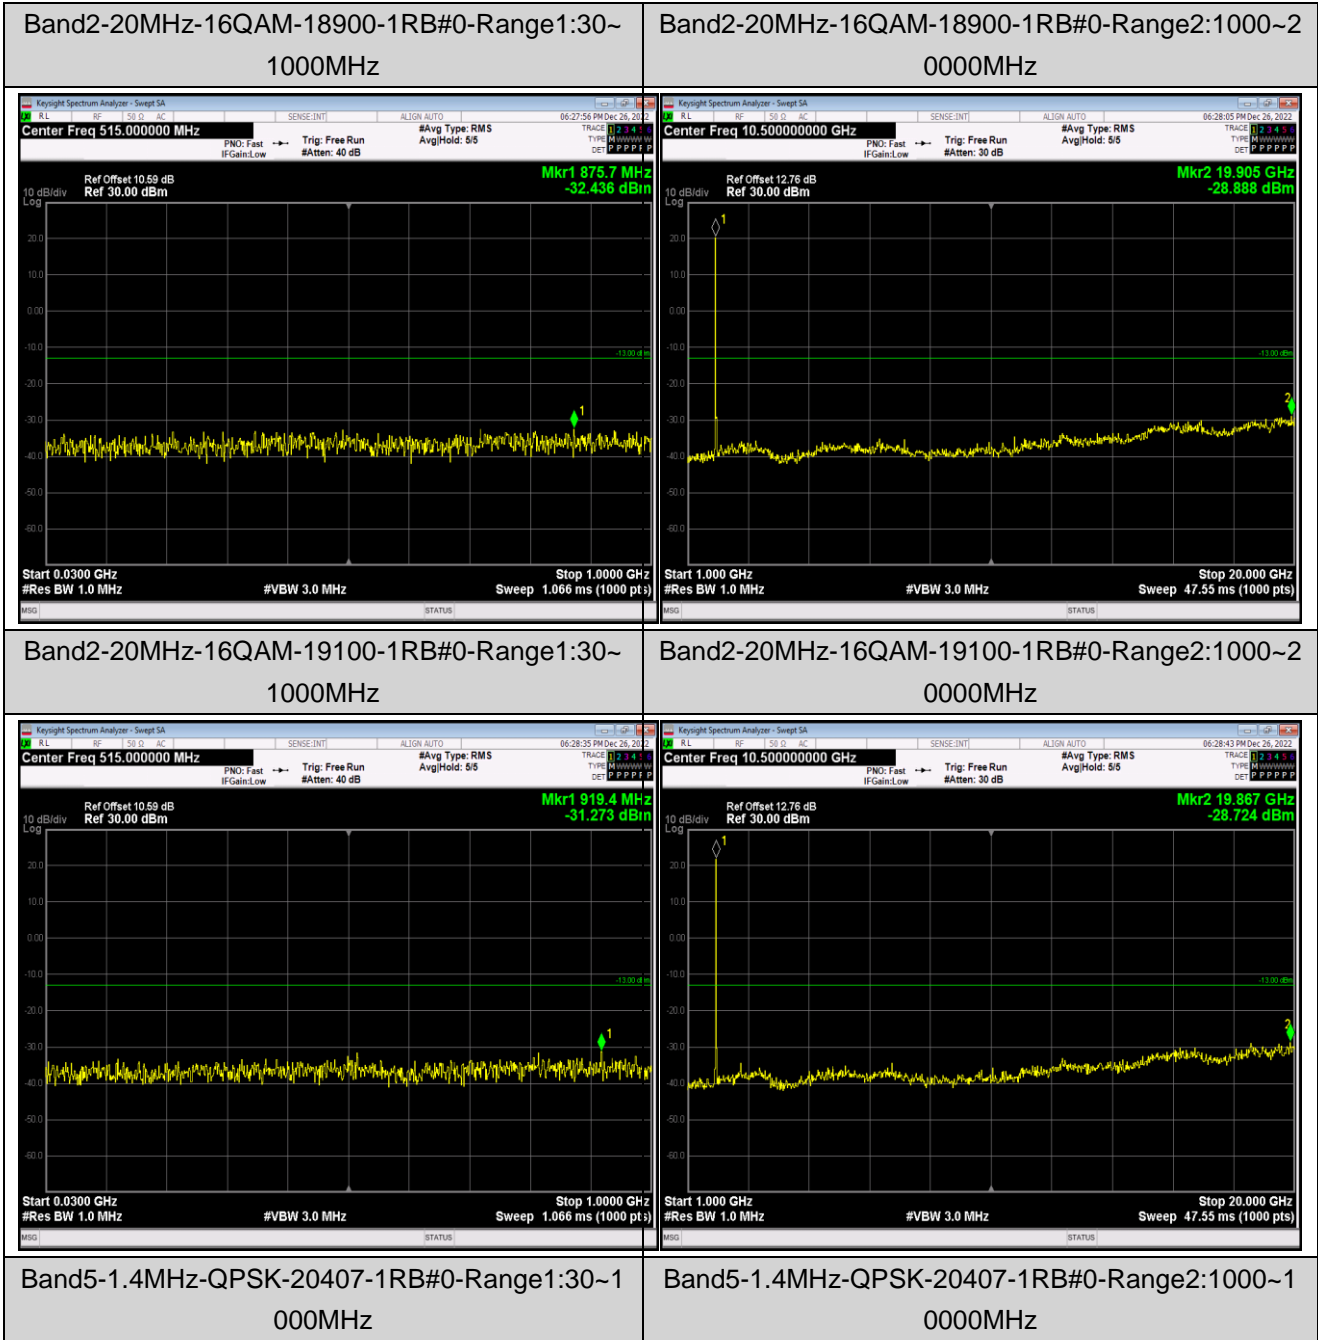

Remark: All bandwidth and all modulation had been tested, but only the worst case data displayed in this report.

Test Graphs

Band2-1.4MHz-16QAM-18607-1RB#0-Range1:30~1000MHz

Band2-1.4MHz-16QAM-18607-1RB#0-Range2:1000~20000MHz

Band2-1.4MHz-16QAM-18900-1RB#0-Range1:30~1000MHz

Band2-1.4MHz-16QAM-18900-1RB#0-Range2:1000~20000MHz

Band2-20MHz-QPSK-19100-1RB#0-Range1:30~1000MHz

Band2-20MHz-QPSK-19100-1RB#0-Range2:1000~20000MHz

Band2-20MHz-16QAM-18700-1RB#0-Range1:30~1000MHz

Band2-20MHz-16QAM-18700-1RB#0-Range2:1000~20000MHz

Band5-1.4MHz-QPSK-20525-1RB#0-Range1:30~1000MHz

Band5-1.4MHz-QPSK-20525-1RB#0-Range2:1000~10000MHz

Band5-1.4MHz-QPSK-20643-1RB#0-Range1:30~1000MHz

Band5-1.4MHz-QPSK-20643-1RB#0-Range2:1000~10000MHz