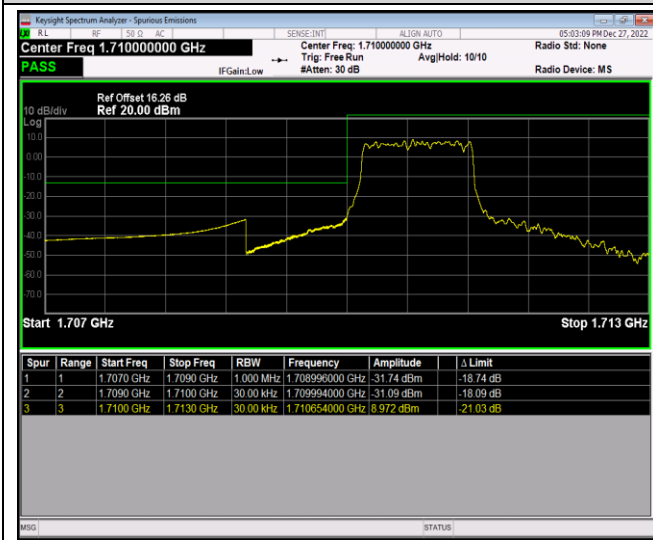

Band66-1.4MHz-QPSK-132665-1RB#0

Band66-1.4MHz-QPSK-132665-1RB#5

Band66-1.4MHz-QPSK-132665-6RB#0

Band66-1.4MHz-16QAM-131979-1RB#0

Band66-1.4MHz-16QAM-131979-1RB#5

Band66-1.4MHz-16QAM-131979-6RB#0

Band66-1.4MHz-16QAM-132665-1RB#0