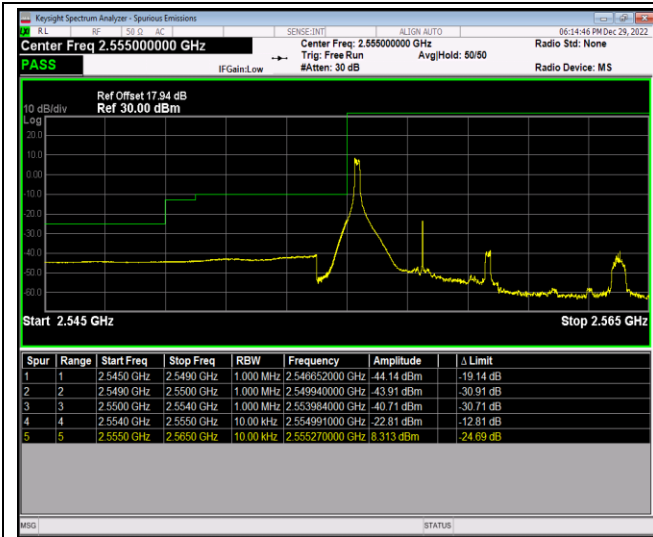

Band41-5MHz-QPSK-40265-1RB#0

Band41-5MHz-QPSK-40265-25RB#0