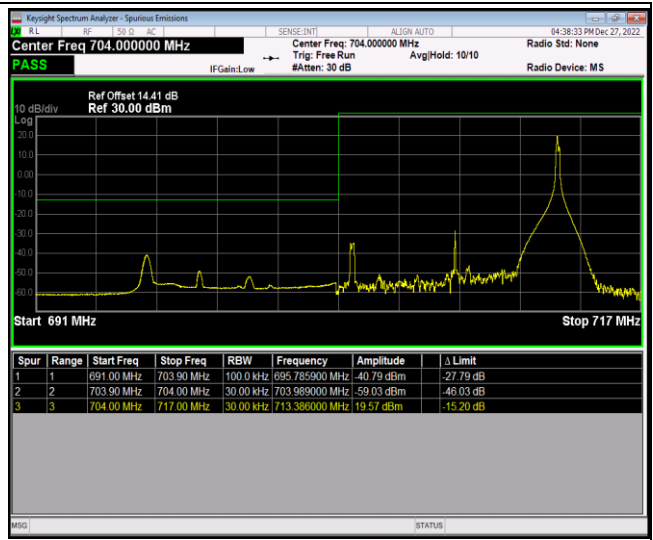

Band17-10MHz-QPSK-23800-1RB#49

Band17-10MHz-QPSK-23800-50RB#0

Band17-10MHz-16QAM-23780-1RB#0

Band17-10MHz-16QAM-23780-1RB#49

Band17-10MHz-16QAM-23780-50RB#0

Band17-10MHz-16QAM-23800-1RB#0

Band17-10MHz-16QAM-23800-1RB#49