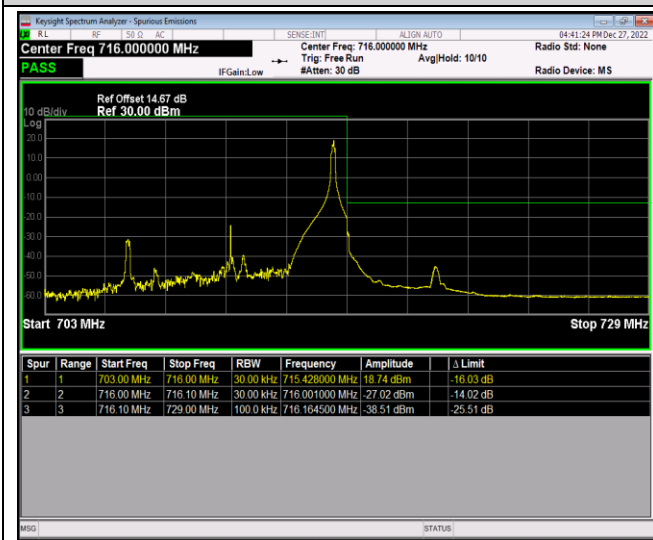

Band17-10MHz-16QAM-23800-1RB#49

Band41-5MHz-QPSK-40265-1RB#0