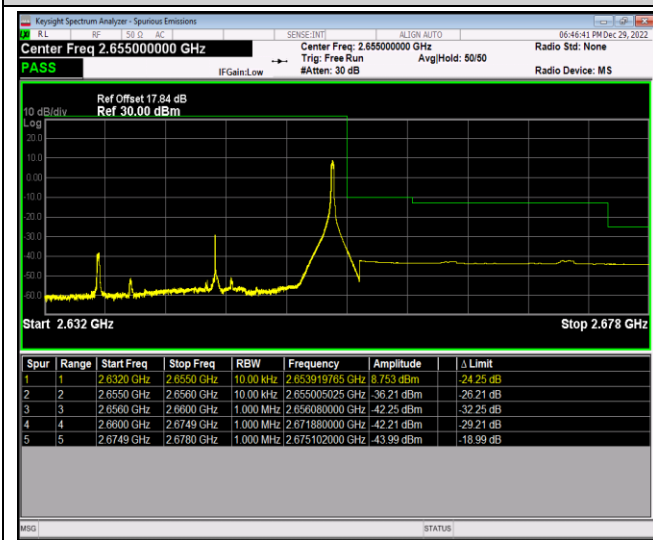

Band41-20MHz-16QAM-40340-100RB#0

Band41-20MHz-16QAM-41140-1RB#0

Band41-20MHz-16QAM-41140-1RB#99

Band41-20MHz-16QAM-41140-100RB#0

Band66-1.4MHz-QPSK-131979-1RB#0

Band66-1.4MHz-QPSK-131979-1RB#5

Band66-1.4MHz-QPSK-131979-6RB#0