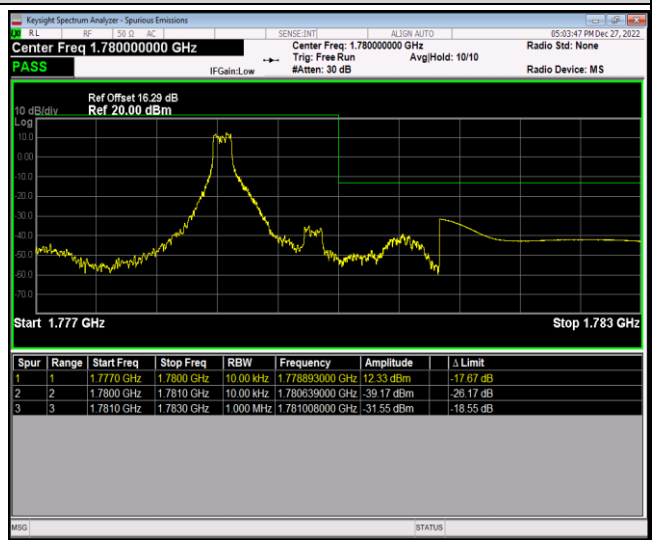

Band66-1.4MHz-16QAM-132665-1RB#0

Band66-1.4MHz-16QAM-132665-6RB#0