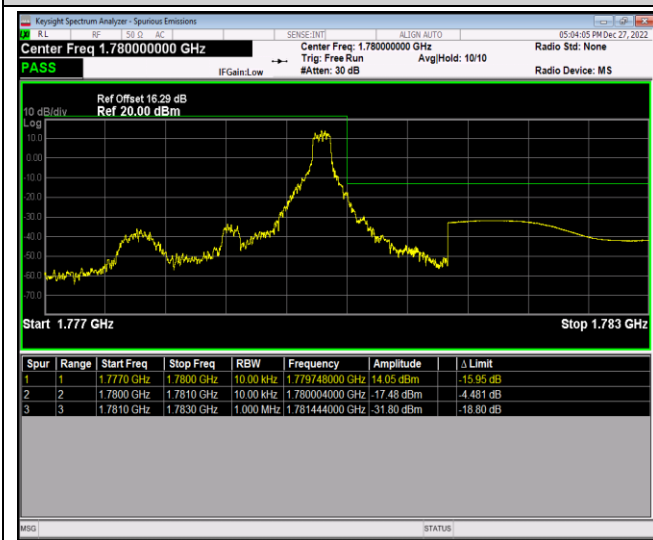

Band66-1.4MHz-QPSK-132665-1RB#5

Band66-1.4MHz-16QAM-131979-1RB#0