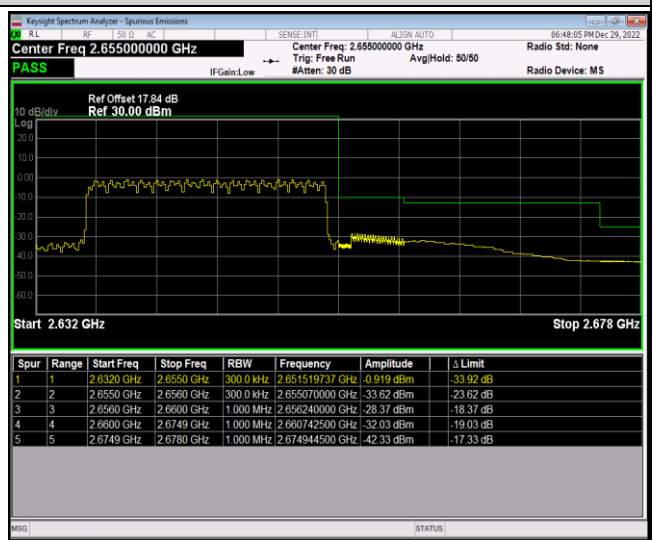

Band41-20MHz-16QAM-40340-100RB#0

Band41-20MHz-16QAM-41140-1RB#0

Band41-20MHz-16QAM-41140-1RB#99

Band41-20MHz-16QAM-41140-100RB#0

Band66-1.4MHz-QPSK-131979-1RB#0

Band66-1.4MHz-QPSK-131979-1RB#5

Band66-1.4MHz-QPSK-131979-6RB#0