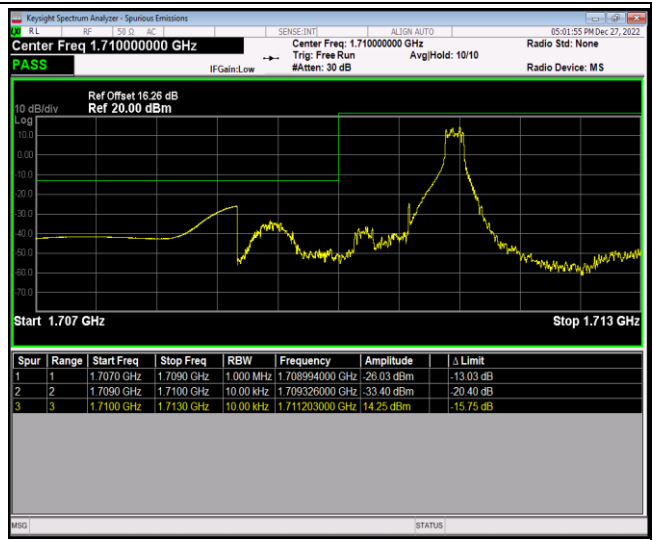

Band41-20MHz-16QAM-40340-100RB#0

Band41-20MHz-16QAM-41140-1RB#0

Band41-20MHz-16QAM-41140-1RB#99

Band41-20MHz-16QAM-41140-100RB#0

Band66-1.4MHz-QPSK-131979-1RB#0

Band66-1.4MHz-QPSK-131979-1RB#5

Band66-1.4MHz-QPSK-131979-6RB#0