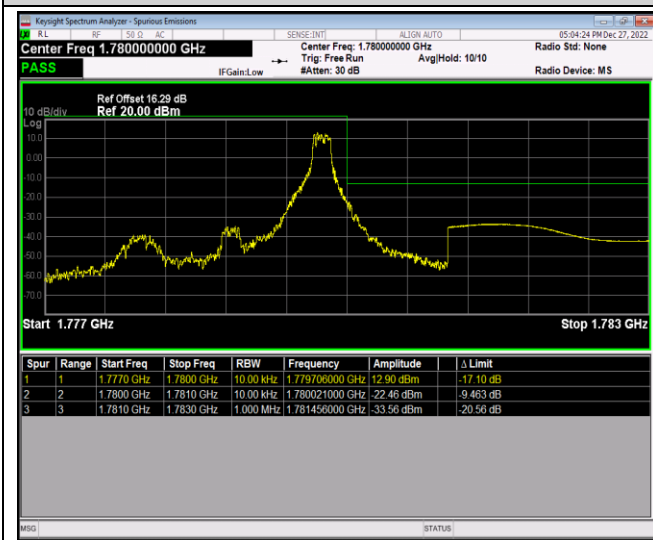

Band66-1.4MHz-16QAM-132665-1RB#5

Band66-20MHz-QPSK-132072-1RB#0