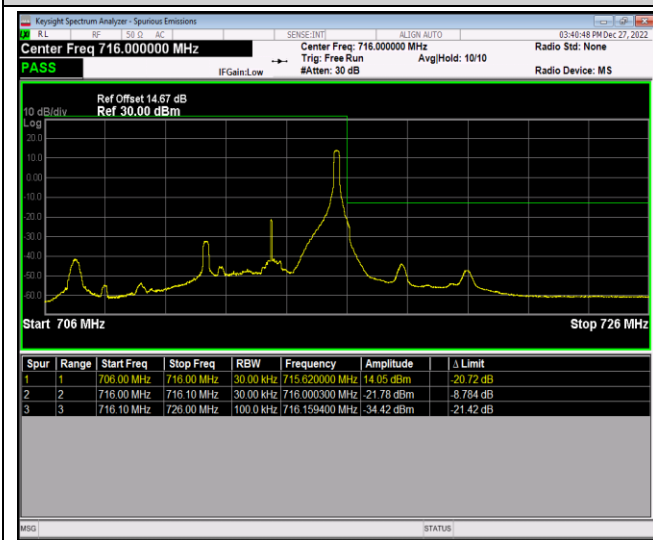

Band17-5MHz-16QAM-23825-1RB#24

Band17-10MHz-QPSK-23780-1RB#0