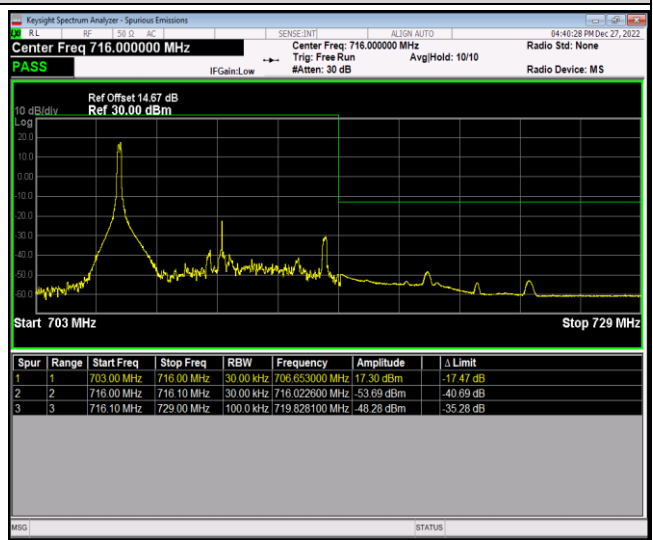

Band17-10MHz-QPSK-23800-1RB#49

Band17-10MHz-QPSK-23800-50RB#0

Band17-10MHz-16QAM-23780-1RB#0

Band17-10MHz-16QAM-23780-1RB#49

Band17-10MHz-16QAM-23780-50RB#0

Band17-10MHz-16QAM-23800-1RB#0

Band17-10MHz-16QAM-23800-1RB#49