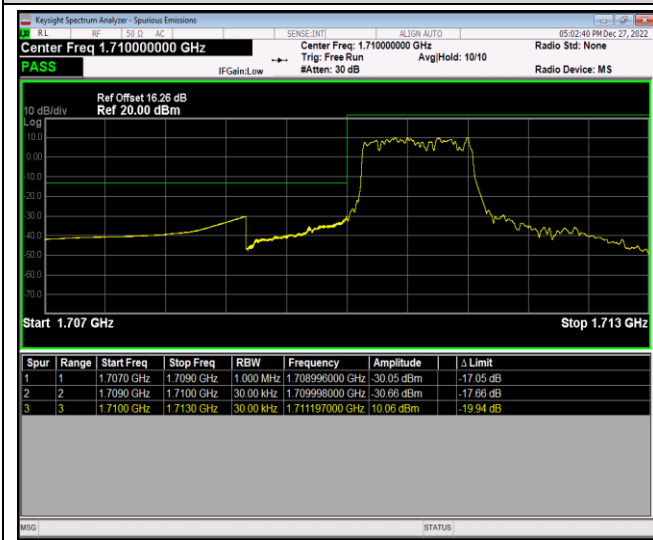

Band66-1.4MHz-QPSK-131979-6RB#0

Band66-1.4MHz-QPSK-132665-1RB#5